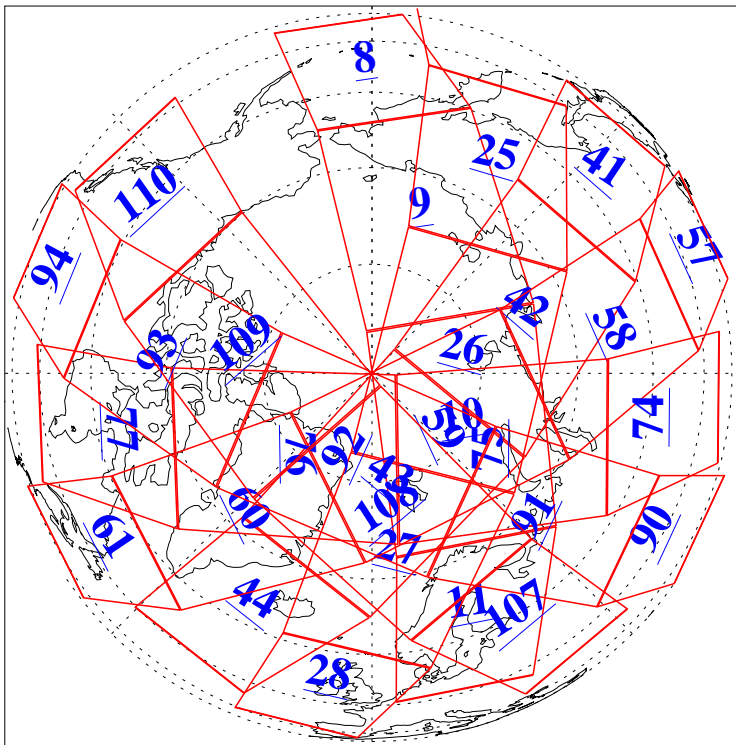

L1B Availability
AMSU Granules: 240
HSB Granules: 0
AIRS Granules: 240

24 Dec 2008
DoY 359
Aqua Day 2426
Granules: 1 to 120

Granules: 121 to 240

Legend: AMSU Available, HSB Available, AIRS Available

L1B Availability
AMSU Granules: 240
HSB Granules: 0
AIRS Granules: 240

24 Dec 2008
DoY 359
Aqua Day 2426

Ascending Granules

Descending Granules

Legend: AMSU Available, HSB Available, AIRS Available

L1B Availability
 AMSU Granules: 240
 HSB Granules: 0
 AIRS Granules: 240

24 Dec 2008
 DoY 359
 Aqua Day 2426

Northern Hemisphere Granules

Southern Hemisphere Granules

Legend: AMSU Available, HSB Available, AIRS Available