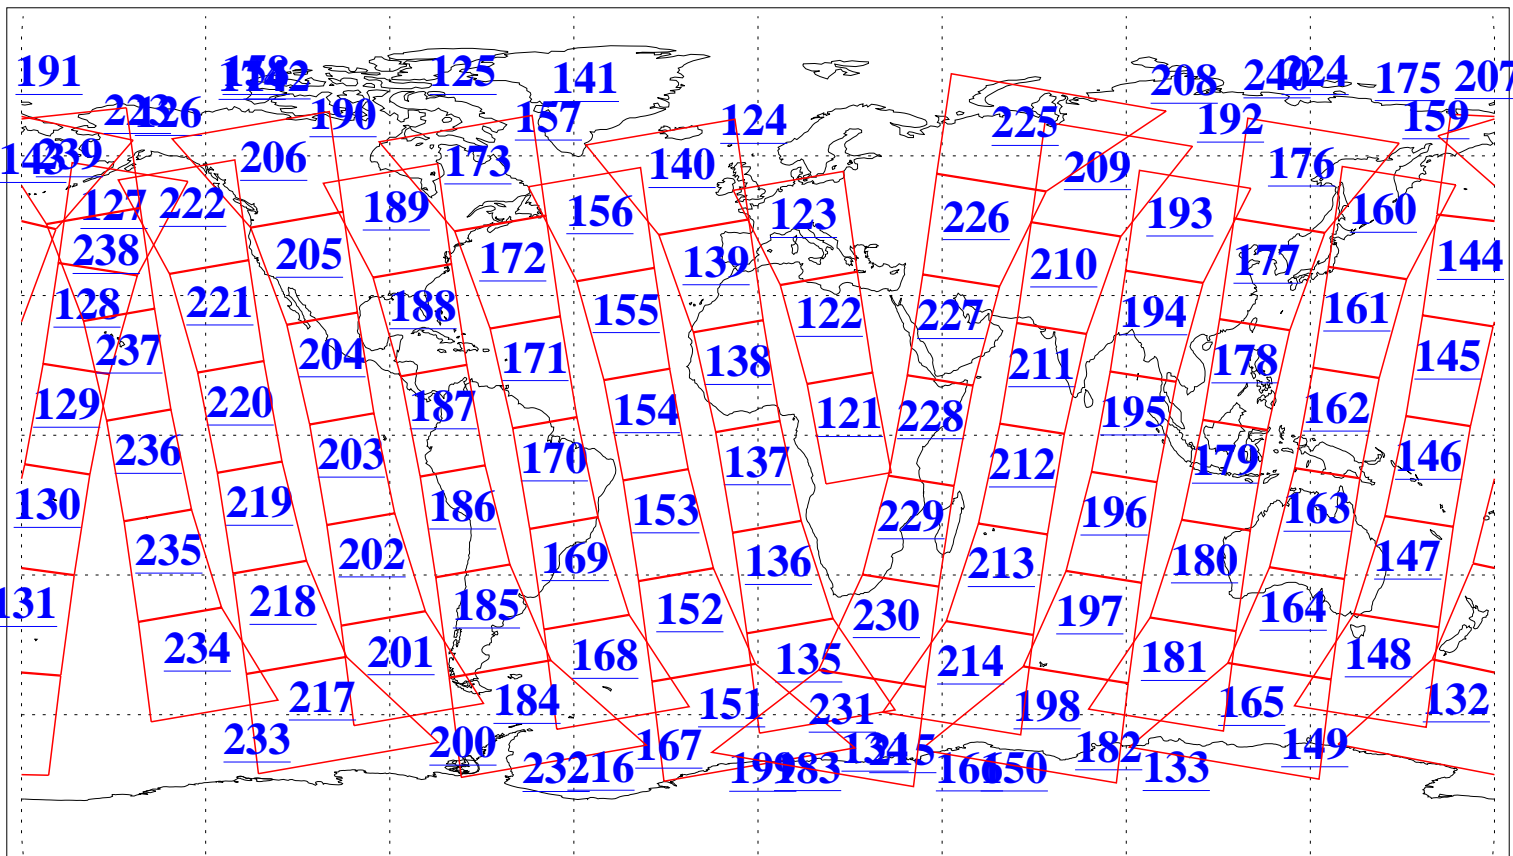

L1B Availability
AMSU Granules: 240
HSB Granules: 0
AIRS Granules: 240

24 Dec 2008
DoY 359
Aqua Day 2426
Granules: 1 to 120

Granules: 121 to 240

Legend: AMSU Available, HSB Available, AIRS Available

L1B Availability
AMSU Granules: 240
HSB Granules: 0
AIRS Granules: 240

24 Dec 2008
DoY 359
Aqua Day 2426

Ascending Granules

Descending Granules

Legend: AMSU Available, HSB Available, AIRS Available

L1B Availability
 AMSU Granules: 240
 HSB Granules: 0
 AIRS Granules: 240

24 Dec 2008
 DoY 359
 Aqua Day 2426

Northern Hemisphere Granules

Southern Hemisphere Granules

Legend: AMSU Available, HSB Available, AIRS Available