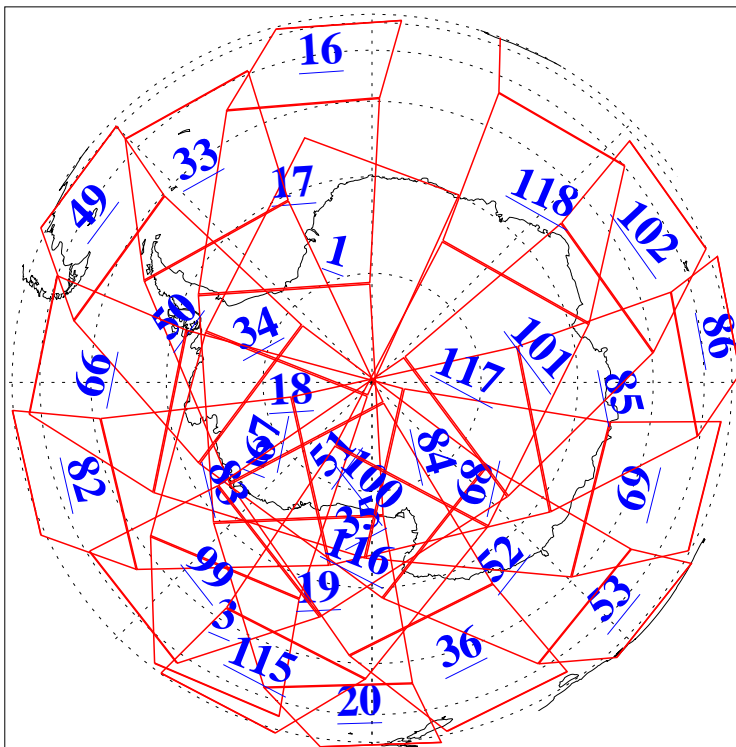

L1B Availability
AMSU Granules: 240
HSB Granules: 0
AIRS Granules: 240

24 Dec 2008
DoY 359
Aqua Day 2426
Granules: 1 to 120

Granules: 121 to 240

Legend: AMSU Available, HSB Available, AIRS Available

L1B Availability
AMSU Granules: 240
HSB Granules: 0
AIRS Granules: 240

24 Dec 2008
DoY 359
Aqua Day 2426

Ascending Granules

Descending Granules

Legend: AMSU Available, HSB Available, AIRS Available

L1B Availability
 AMSU Granules: 240
 HSB Granules: 0
 AIRS Granules: 240

24 Dec 2008
 DoY 359
 Aqua Day 2426

Northern Hemisphere Granules

Southern Hemisphere Granules

Legend: AMSU Available, HSB Available, AIRS Available