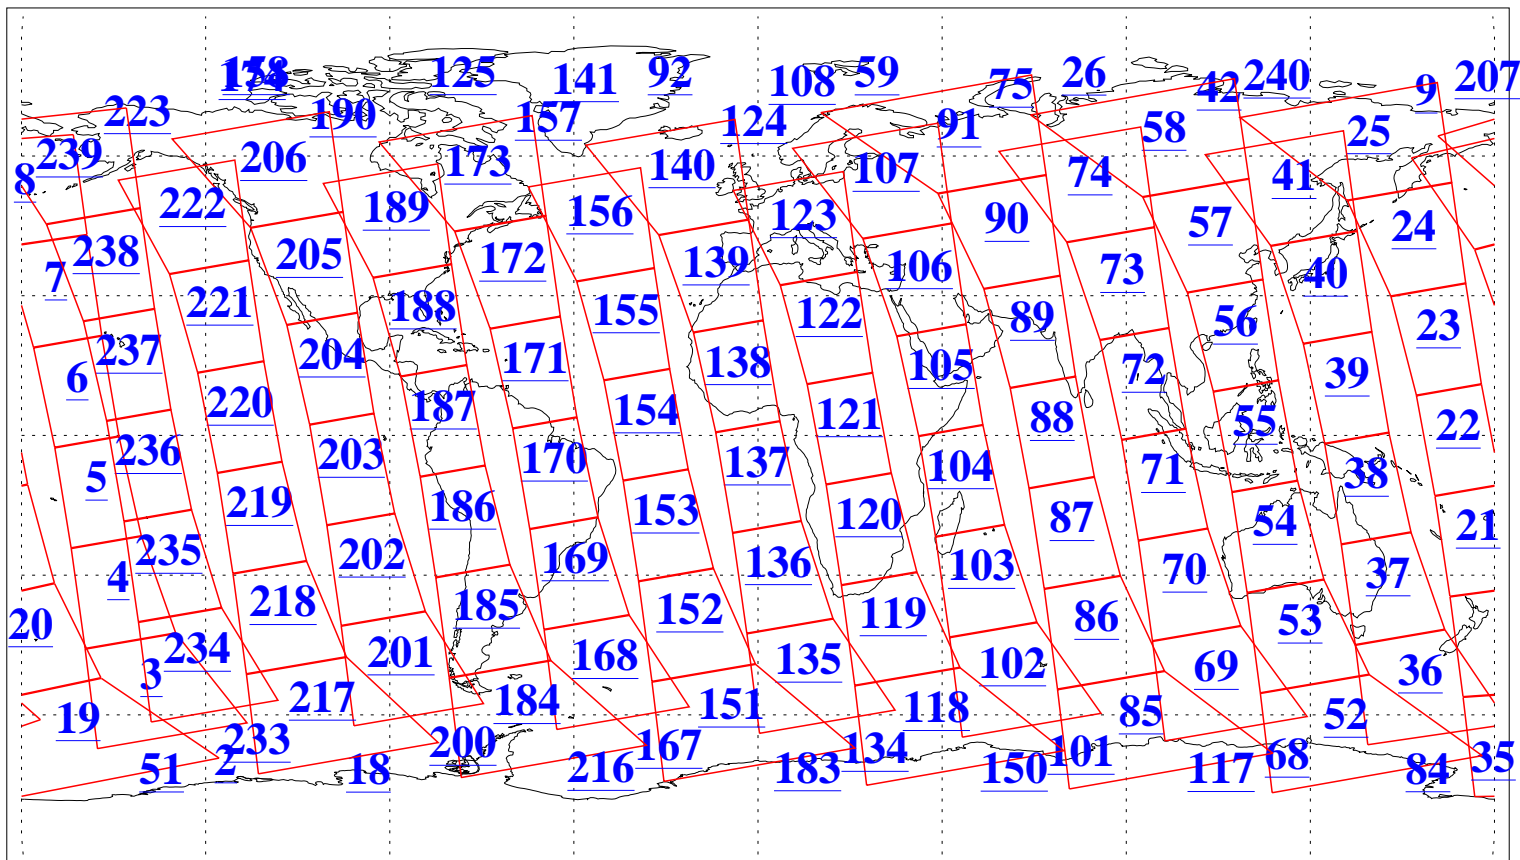

L1B Availability
AMSU Granules: 240
HSB Granules: 0
AIRS Granules: 240

24 Dec 2008
DoY 359
Aqua Day 2426
Granules: 1 to 120

Granules: 121 to 240

Legend: AMSU Available, HSB Available, AIRS Available

L1B Availability
AMSU Granules: 240
HSB Granules: 0
AIRS Granules: 240

24 Dec 2008
DoY 359
Aqua Day 2426

Ascending Granules

Descending Granules

Legend: AMSU Available, HSB Available, AIRS Available

L1B Availability
 AMSU Granules: 240
 HSB Granules: 0
 AIRS Granules: 240

24 Dec 2008
 DoY 359
 Aqua Day 2426

Northern Hemisphere Granules

Southern Hemisphere Granules

Legend: AMSU Available, HSB Available, AIRS Available