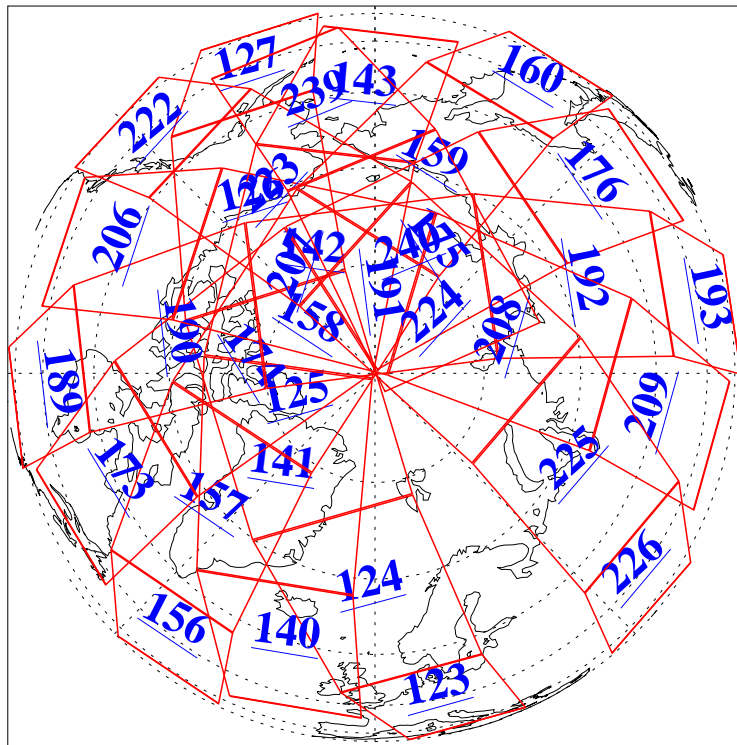

L1B Availability
AMSU Granules: 240
HSB Granules: 0
AIRS Granules: 240

24 Dec 2008
DoY 359
Aqua Day 2426
Granules: 1 to 120

Granules: 121 to 240

Legend: AMSU Available, HSB Available, AIRS Available

L1B Availability
AMSU Granules: 240
HSB Granules: 0
AIRS Granules: 240

24 Dec 2008
DoY 359
Aqua Day 2426

Ascending Granules

Descending Granules

Legend: AMSU Available, HSB Available, AIRS Available

L1B Availability
 AMSU Granules: 240
 HSB Granules: 0
 AIRS Granules: 240

24 Dec 2008
 DoY 359
 Aqua Day 2426

Northern Hemisphere Granules

Southern Hemisphere Granules

Legend: AMSU Available, HSB Available, AIRS Available