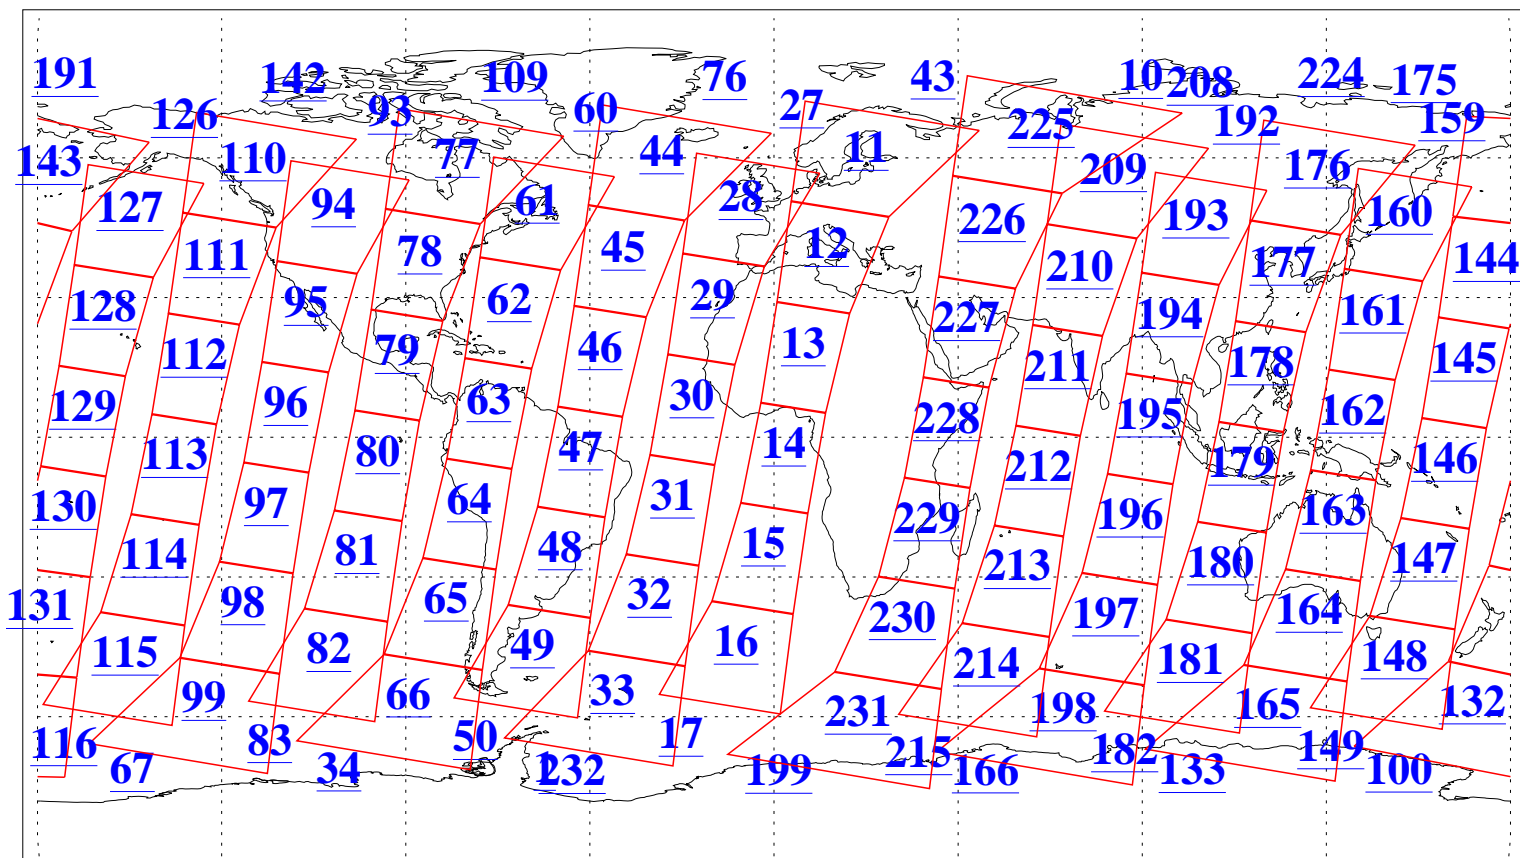

L1B Availability
AMSU Granules: 240
HSB Granules: 0
AIRS Granules: 240

24 Dec 2008
DoY 359
Aqua Day 2426
Granules: 1 to 120

Granules: 121 to 240

Legend: AMSU Available, HSB Available, AIRS Available

L1B Availability
AMSU Granules: 240
HSB Granules: 0
AIRS Granules: 240

24 Dec 2008
DoY 359
Aqua Day 2426

Ascending Granules

Descending Granules

Legend: AMSU Available, HSB Available, AIRS Available

L1B Availability
 AMSU Granules: 240
 HSB Granules: 0
 AIRS Granules: 240

24 Dec 2008
 DoY 359
 Aqua Day 2426

Northern Hemisphere Granules

Southern Hemisphere Granules

Legend: AMSU Available, HSB Available, AIRS Available