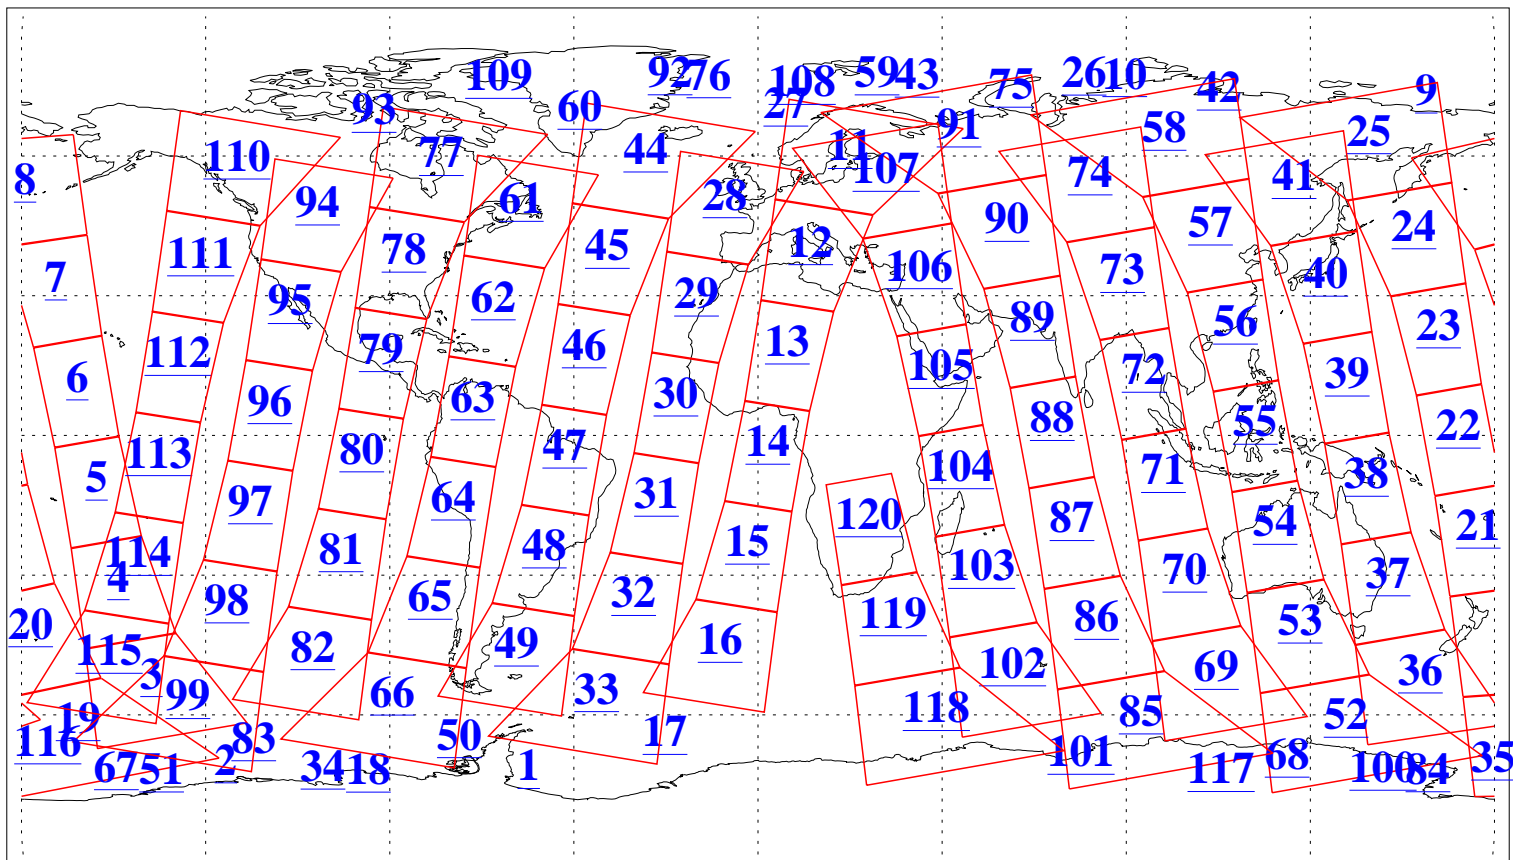

L1B Availability
AMSU Granules: 240
HSB Granules: 0
AIRS Granules: 240

24 Dec 2008
DoY 359
Aqua Day 2426
Granules: 1 to 120

Granules: 121 to 240

Legend: AMSU Available, HSB Available, AIRS Available

L1B Availability
AMSU Granules: 240
HSB Granules: 0
AIRS Granules: 240

24 Dec 2008
DoY 359
Aqua Day 2426

Ascending Granules

Descending Granules

Legend: AMSU Available, HSB Available, AIRS Available

L1B Availability
 AMSU Granules: 240
 HSB Granules: 0
 AIRS Granules: 240

24 Dec 2008
 DoY 359
 Aqua Day 2426

Northern Hemisphere Granules

Southern Hemisphere Granules

Legend: AMSU Available, HSB Available, AIRS Available