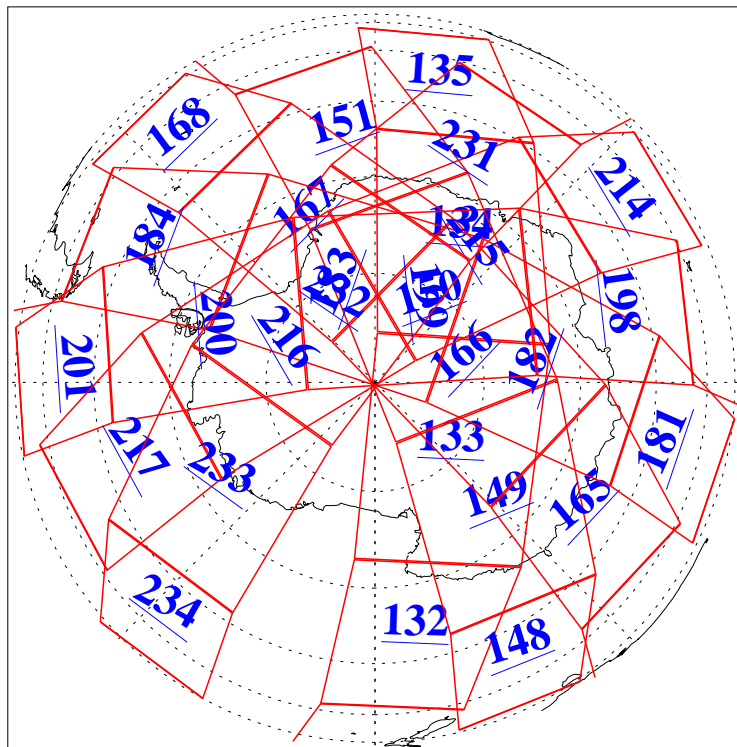

L1B Availability
AMSU Granules: 240
HSB Granules: 0
AIRS Granules: 240

24 Dec 2008
DoY 359
Aqua Day 2426
Granules: 1 to 120

Granules: 121 to 240

Legend: AMSU Available, HSB Available, AIRS Available

L1B Availability
AMSU Granules: 240
HSB Granules: 0
AIRS Granules: 240

24 Dec 2008
DoY 359
Aqua Day 2426

Ascending Granules

Descending Granules

Legend: AMSU Available, HSB Available, AIRS Available

L1B Availability
 AMSU Granules: 240
 HSB Granules: 0
 AIRS Granules: 240

24 Dec 2008
 DoY 359
 Aqua Day 2426

Northern Hemisphere Granules

Southern Hemisphere Granules

Legend: AMSU Available, HSB Available, AIRS Available