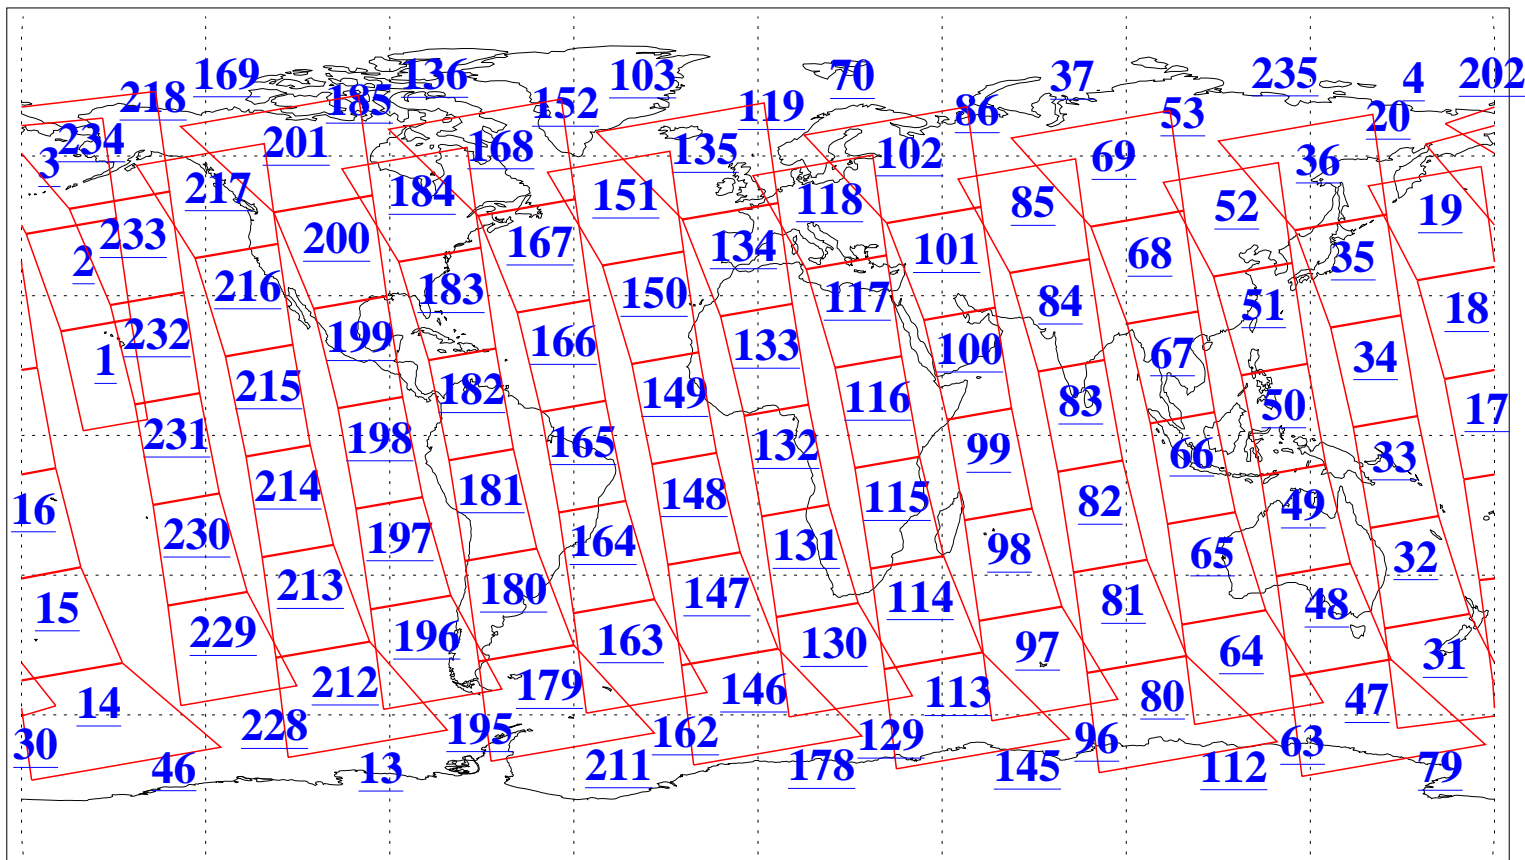

L1B Availability
AMSU Granules: 240
HSB Granules: 0
AIRS Granules: 240

21 Dec 2008
DoY 356
Aqua Day 2423
Granules: 1 to 120

Granules: 121 to 240

Legend: AMSU Available, HSB Available, AIRS Available

L1B Availability
AMSU Granules: 240
HSB Granules: 0
AIRS Granules: 240

21 Dec 2008
DoY 356
Aqua Day 2423

Ascending Granules

Descending Granules

Legend: AMSU Available, HSB Available, AIRS Available

L1B Availability
 AMSU Granules: 240
 HSB Granules: 0
 AIRS Granules: 240

21 Dec 2008
 DoY 356
 Aqua Day 2423

Northern Hemisphere Granules

Southern Hemisphere Granules

Legend: AMSU Available, HSB Available, AIRS Available