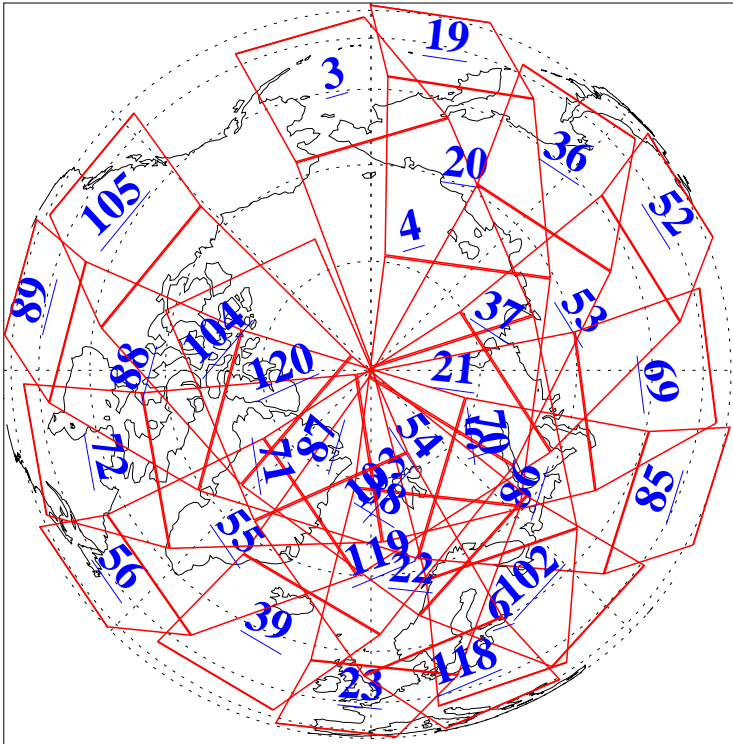

L1B Availability
AMSU Granules: 240
HSB Granules: 0
AIRS Granules: 240

21 Dec 2008
DoY 356
Aqua Day 2423
Granules: 1 to 120

Granules: 121 to 240

Legend: AMSU Available, HSB Available, AIRS Available

L1B Availability
AMSU Granules: 240
HSB Granules: 0
AIRS Granules: 240

21 Dec 2008
DoY 356
Aqua Day 2423

Ascending Granules

Descending Granules

Legend: AMSU Available, HSB Available, AIRS Available

L1B Availability
 AMSU Granules: 240
 HSB Granules: 0
 AIRS Granules: 240

21 Dec 2008
 DoY 356
 Aqua Day 2423

Northern Hemisphere Granules

Southern Hemisphere Granules

Legend: AMSU Available, HSB Available, AIRS Available