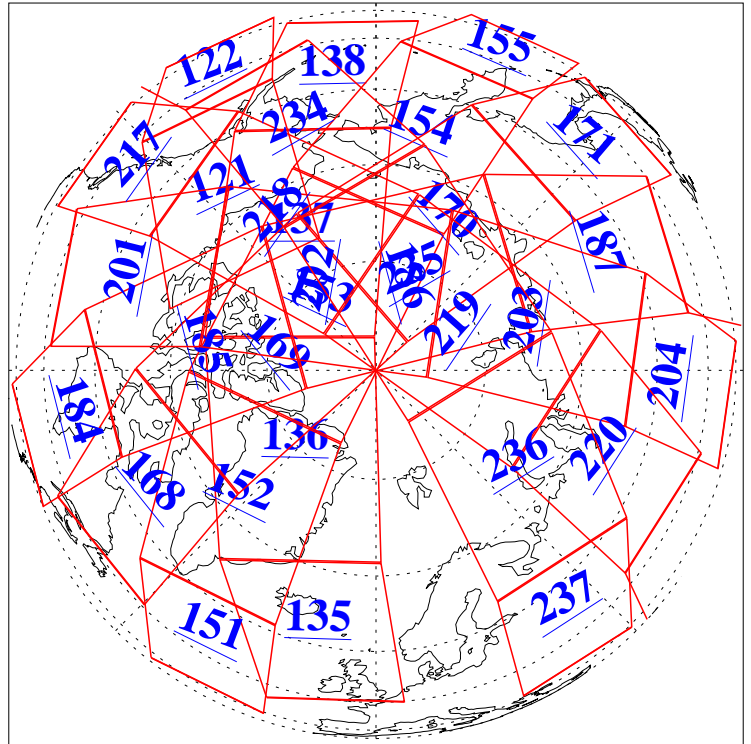

L1B Availability
AMSU Granules: 240
HSB Granules: 0
AIRS Granules: 240

21 Dec 2008
DoY 356
Aqua Day 2423
Granules: 1 to 120

Granules: 121 to 240

Legend: AMSU Available, HSB Available, AIRS Available

L1B Availability
AMSU Granules: 240
HSB Granules: 0
AIRS Granules: 240

21 Dec 2008
DoY 356
Aqua Day 2423

Ascending Granules

Descending Granules

Legend: AMSU Available, HSB Available, AIRS Available

L1B Availability
 AMSU Granules: 240
 HSB Granules: 0
 AIRS Granules: 240

21 Dec 2008
 DoY 356
 Aqua Day 2423

Northern Hemisphere Granules

Southern Hemisphere Granules

Legend: AMSU Available, HSB Available, AIRS Available