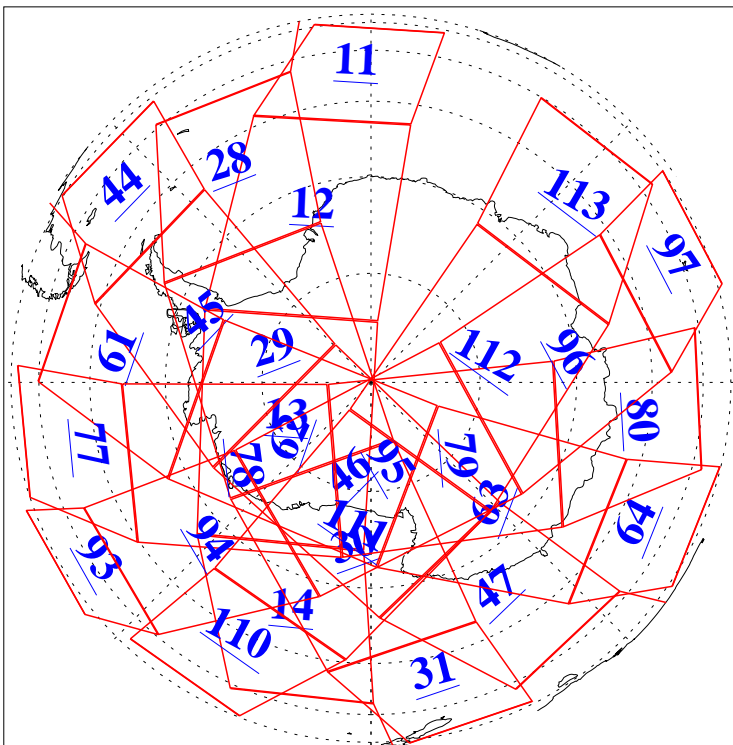

L1B Availability
AMSU Granules: 240
HSB Granules: 0
AIRS Granules: 240

21 Dec 2008
DoY 356
Aqua Day 2423
Granules: 1 to 120

Granules: 121 to 240

Legend: AMSU Available, HSB Available, AIRS Available

L1B Availability
AMSU Granules: 240
HSB Granules: 0
AIRS Granules: 240

21 Dec 2008
DoY 356
Aqua Day 2423

Ascending Granules

Descending Granules

Legend: AMSU Available, HSB Available, AIRS Available

L1B Availability
 AMSU Granules: 240
 HSB Granules: 0
 AIRS Granules: 240

21 Dec 2008
 DoY 356
 Aqua Day 2423

Northern Hemisphere Granules

Southern Hemisphere Granules

Legend: AMSU Available, HSB Available, AIRS Available