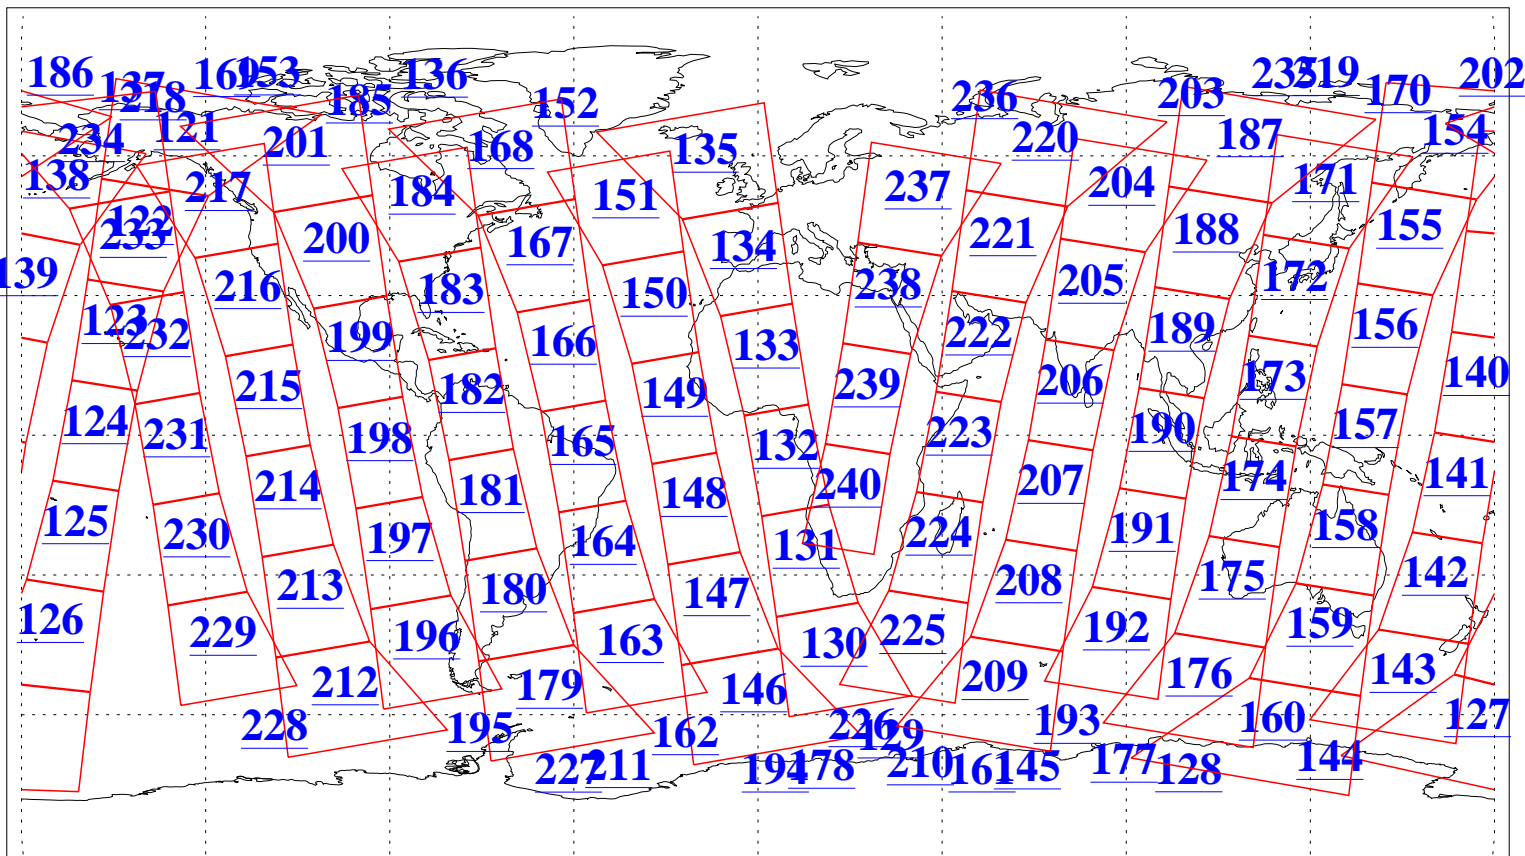

L1B Availability
AMSU Granules: 240
HSB Granules: 0
AIRS Granules: 240

21 Dec 2008
DoY 356
Aqua Day 2423
Granules: 1 to 120

Granules: 121 to 240

Legend: AMSU Available, HSB Available, AIRS Available

L1B Availability
AMSU Granules: 240
HSB Granules: 0
AIRS Granules: 240

21 Dec 2008
DoY 356
Aqua Day 2423

Ascending Granules

Descending Granules

Legend: AMSU Available, HSB Available, AIRS Available

L1B Availability
 AMSU Granules: 240
 HSB Granules: 0
 AIRS Granules: 240

21 Dec 2008
 DoY 356
 Aqua Day 2423

Northern Hemisphere Granules

Southern Hemisphere Granules

Legend: AMSU Available, HSB Available, AIRS Available