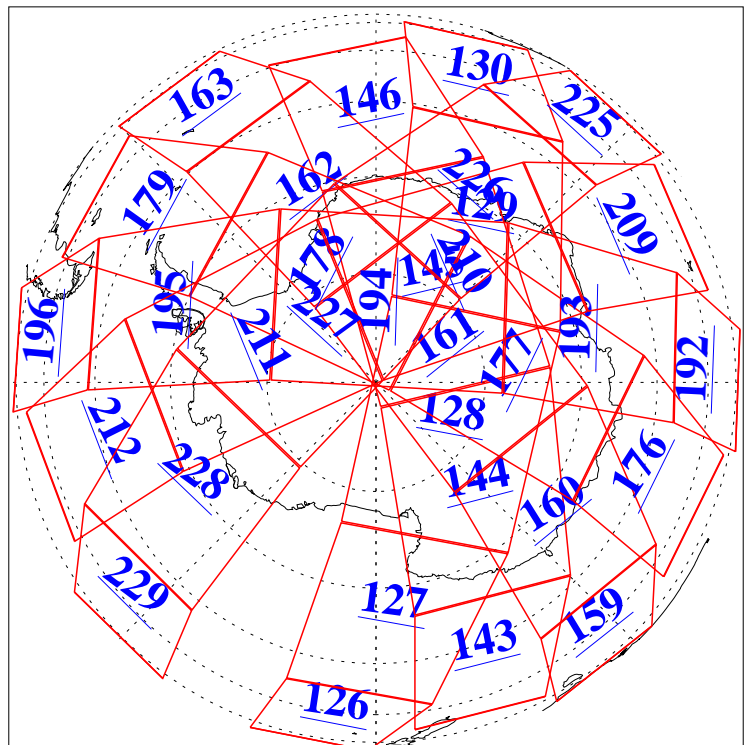

L1B Availability
AMSU Granules: 240
HSB Granules: 0
AIRS Granules: 240

21 Dec 2008
DoY 356
Aqua Day 2423
Granules: 1 to 120

Granules: 121 to 240

Legend: AMSU Available, HSB Available, AIRS Available

L1B Availability
AMSU Granules: 240
HSB Granules: 0
AIRS Granules: 240

21 Dec 2008
DoY 356
Aqua Day 2423

Ascending Granules

Descending Granules

Legend: AMSU Available, HSB Available, AIRS Available

L1B Availability
 AMSU Granules: 240
 HSB Granules: 0
 AIRS Granules: 240

21 Dec 2008
 DoY 356
 Aqua Day 2423

Northern Hemisphere Granules

Southern Hemisphere Granules

Legend: AMSU Available, HSB Available, AIRS Available