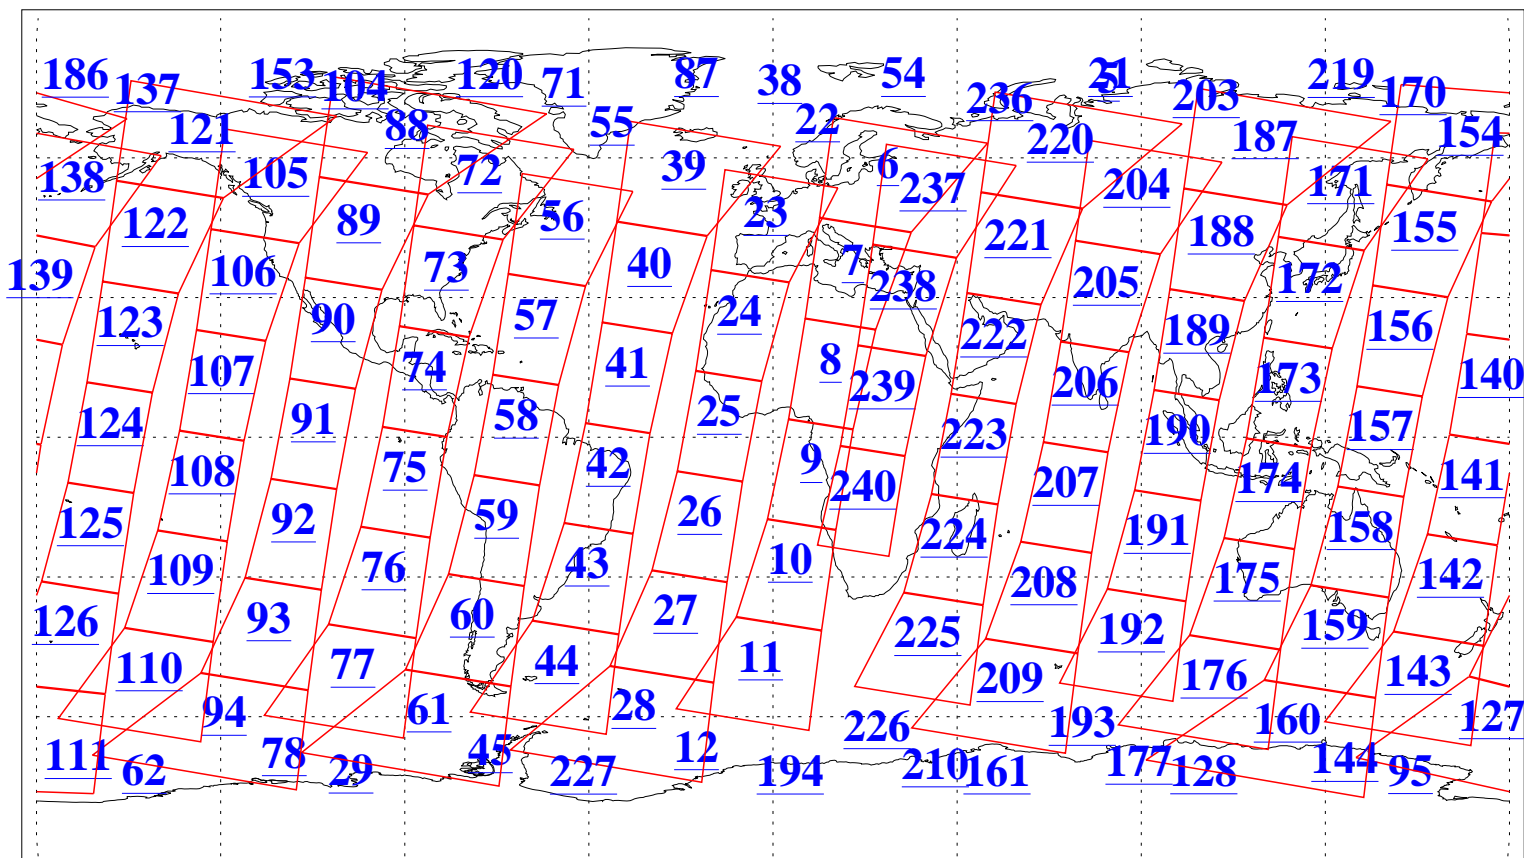

L1B Availability
AMSU Granules: 240
HSB Granules: 0
AIRS Granules: 240

21 Dec 2008
DoY 356
Aqua Day 2423
Granules: 1 to 120

Granules: 121 to 240

Legend: AMSU Available, HSB Available, AIRS Available

L1B Availability
AMSU Granules: 240
HSB Granules: 0
AIRS Granules: 240

21 Dec 2008
DoY 356
Aqua Day 2423

Ascending Granules

Descending Granules

Legend: AMSU Available, HSB Available, AIRS Available

L1B Availability
 AMSU Granules: 240
 HSB Granules: 0
 AIRS Granules: 240

21 Dec 2008
 DoY 356
 Aqua Day 2423

Northern Hemisphere Granules

Southern Hemisphere Granules

Legend: AMSU Available, HSB Available, AIRS Available