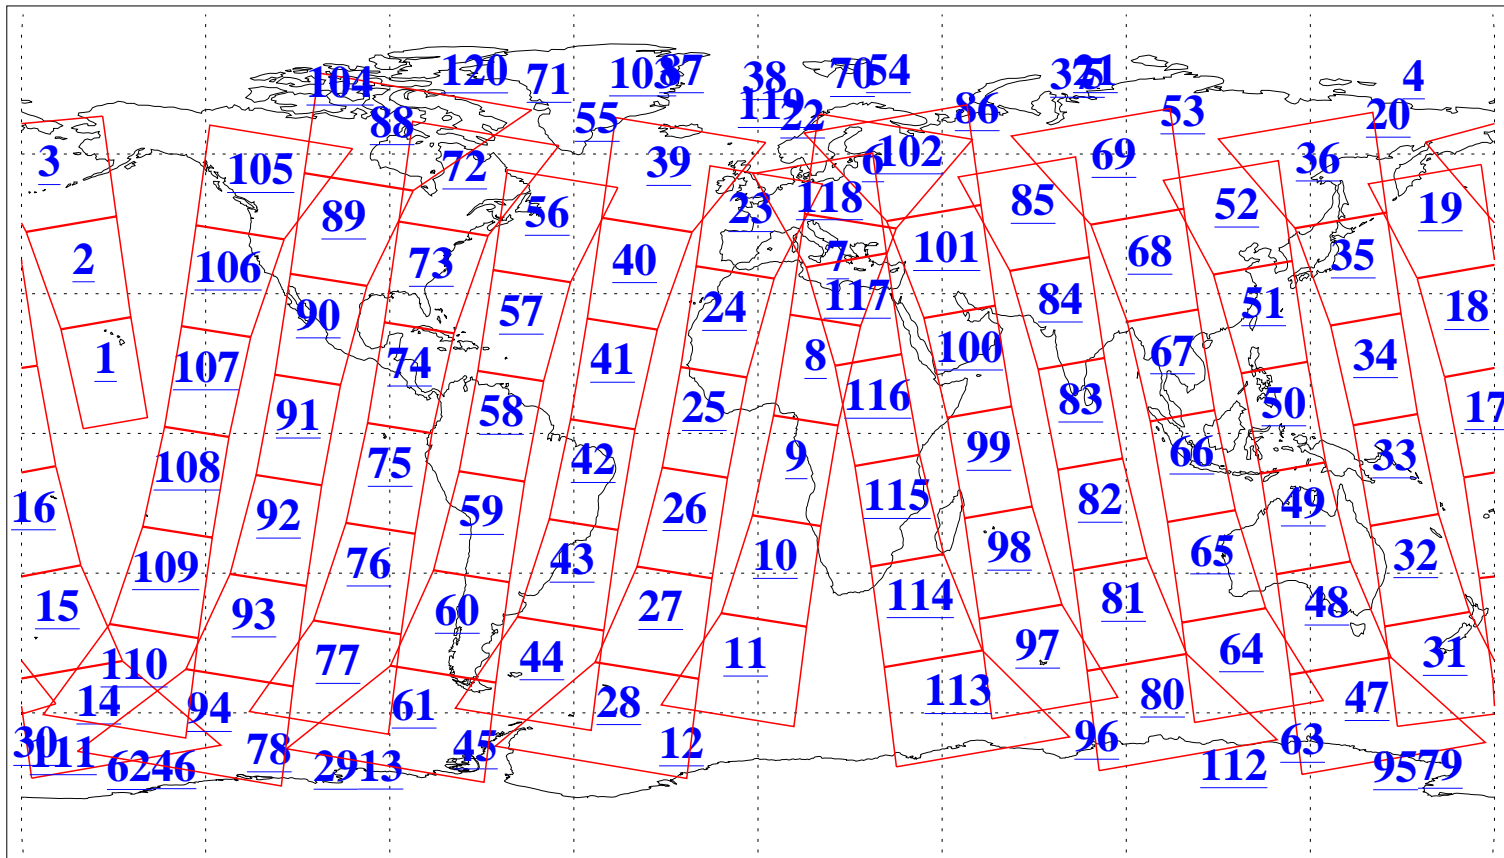

L1B Availability
AMSU Granules: 240
HSB Granules: 0
AIRS Granules: 240

21 Dec 2008
DoY 356
Aqua Day 2423
Granules: 1 to 120

Granules: 121 to 240

Legend: AMSU Available, HSB Available, AIRS Available

L1B Availability
AMSU Granules: 240
HSB Granules: 0
AIRS Granules: 240

21 Dec 2008
DoY 356
Aqua Day 2423

Ascending Granules

Descending Granules

Legend: AMSU Available, HSB Available, AIRS Available

L1B Availability
 AMSU Granules: 240
 HSB Granules: 0
 AIRS Granules: 240

21 Dec 2008
 DoY 356
 Aqua Day 2423

Northern Hemisphere Granules

Southern Hemisphere Granules

Legend: AMSU Available, HSB Available, AIRS Available