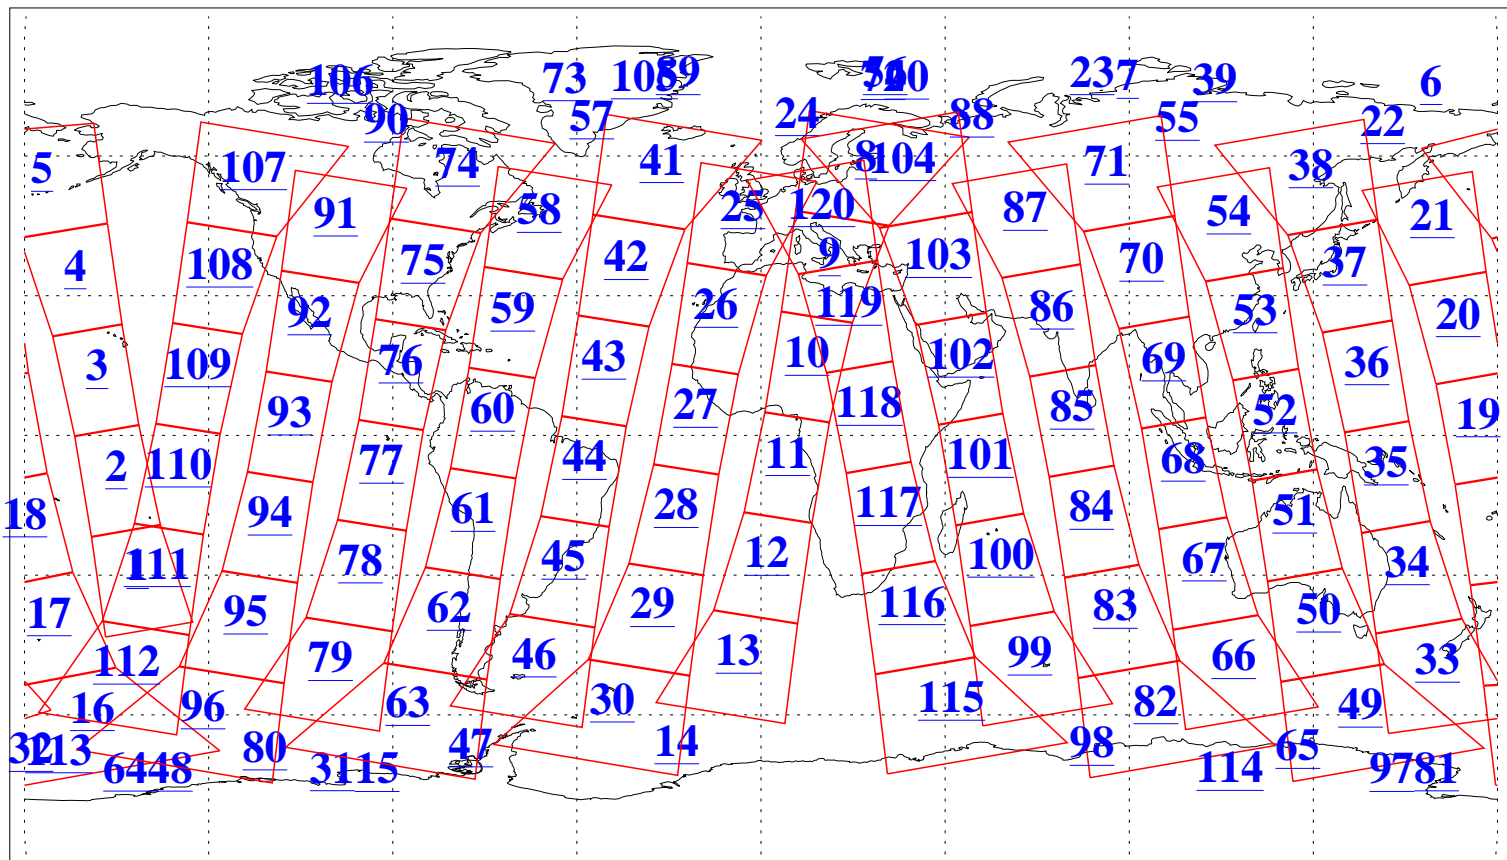

L1B Availability
AMSU Granules: 240
HSB Granules: 0
AIRS Granules: 240

19 Dec 2008
DoY 354
Aqua Day 2421
Granules: 1 to 120

Granules: 121 to 240

Legend: AMSU Available, HSB Available, AIRS Available

L1B Availability
AMSU Granules: 240
HSB Granules: 0
AIRS Granules: 240

19 Dec 2008
DoY 354
Aqua Day 2421

Ascending Granules

Descending Granules

Legend: AMSU Available, HSB Available, AIRS Available

L1B Availability
AMSU Granules: 240
HSB Granules: 0
AIRS Granules: 240

19 Dec 2008
DoY 354
Aqua Day 2421

Northern Hemisphere Granules

Southern Hemisphere Granules

Legend: AMSU Available, HSB Available, AIRS Available