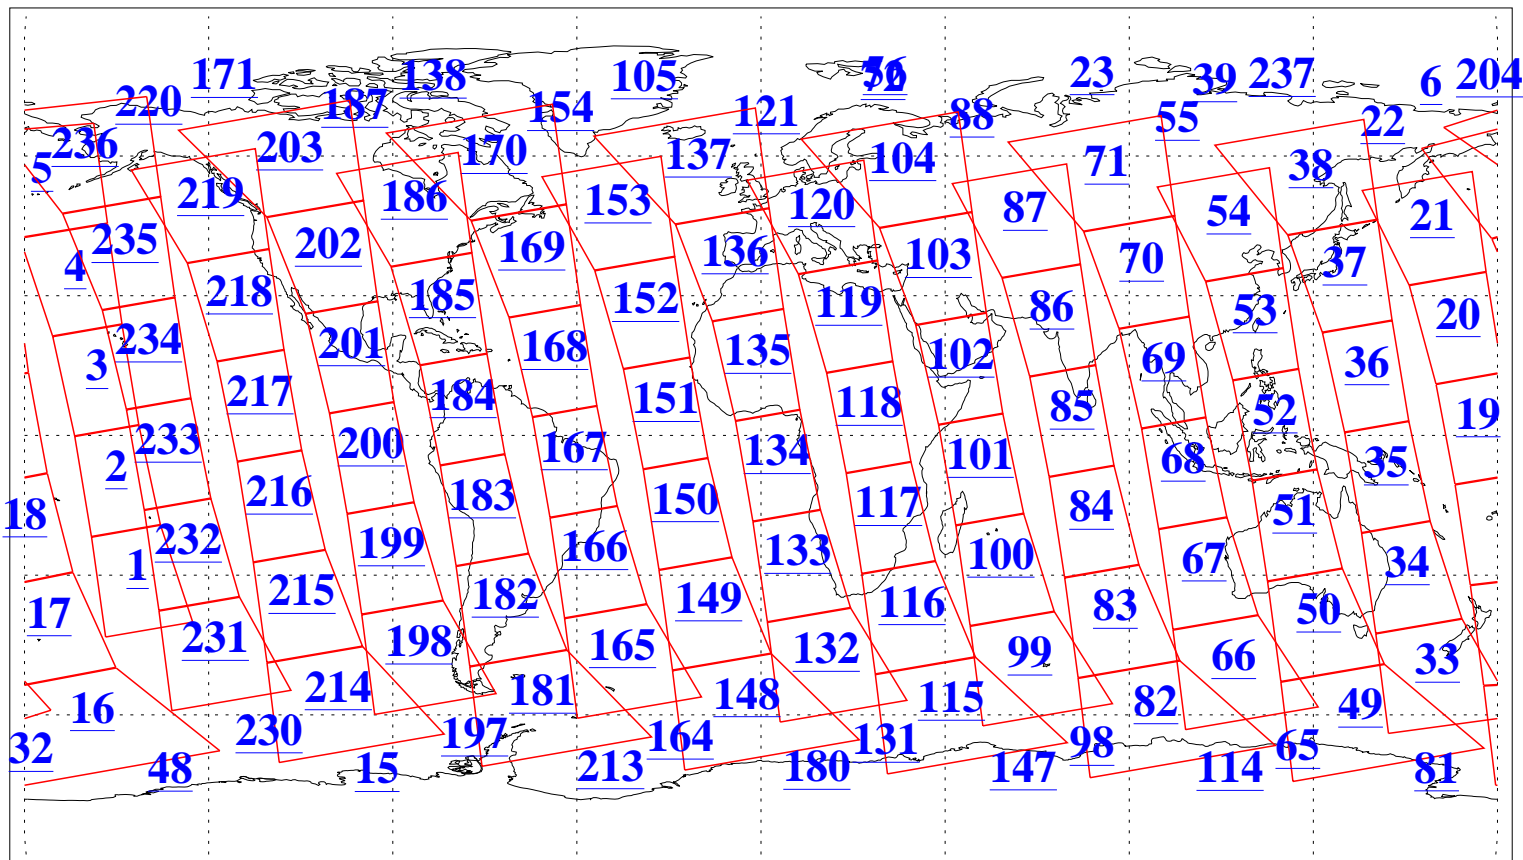

L1B Availability
AMSU Granules: 240
HSB Granules: 0
AIRS Granules: 240

19 Dec 2008
DoY 354
Aqua Day 2421
Granules: 1 to 120

Granules: 121 to 240

Legend: AMSU Available, HSB Available, AIRS Available

L1B Availability
AMSU Granules: 240
HSB Granules: 0
AIRS Granules: 240

19 Dec 2008
DoY 354
Aqua Day 2421

Ascending Granules

Descending Granules

Legend: AMSU Available, HSB Available, AIRS Available

L1B Availability
AMSU Granules: 240
HSB Granules: 0
AIRS Granules: 240

19 Dec 2008
DoY 354
Aqua Day 2421

Northern Hemisphere Granules

Southern Hemisphere Granules

Legend: AMSU Available, HSB Available, AIRS Available