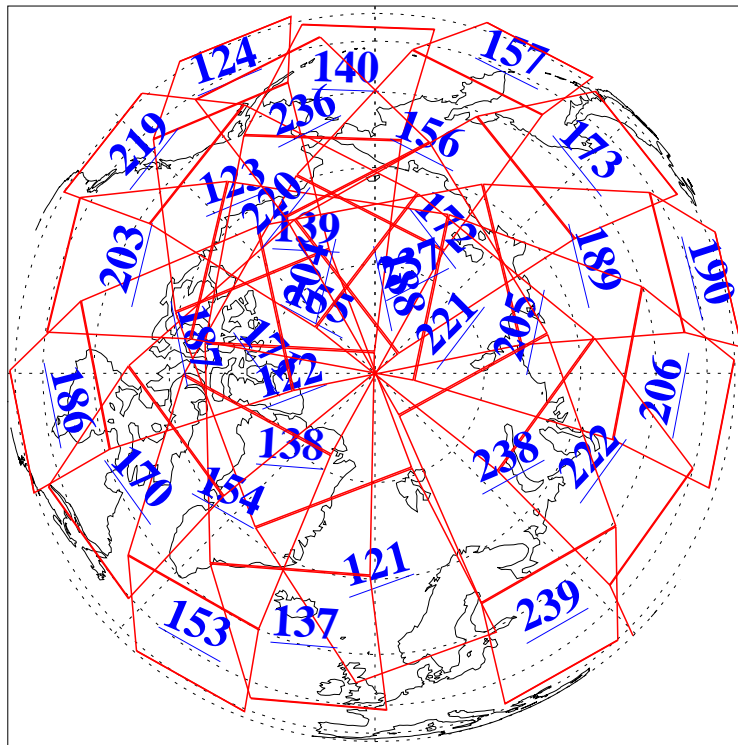

L1B Availability
AMSU Granules: 240
HSB Granules: 0
AIRS Granules: 240

19 Dec 2008
DoY 354
Aqua Day 2421
Granules: 1 to 120

Granules: 121 to 240

Legend: AMSU Available, HSB Available, AIRS Available

L1B Availability
AMSU Granules: 240
HSB Granules: 0
AIRS Granules: 240

19 Dec 2008
DoY 354
Aqua Day 2421

Ascending Granules

Descending Granules

Legend: AMSU Available, HSB Available, AIRS Available

L1B Availability
AMSU Granules: 240
HSB Granules: 0
AIRS Granules: 240

19 Dec 2008
DoY 354
Aqua Day 2421

Northern Hemisphere Granules

Southern Hemisphere Granules

Legend: AMSU Available, HSB Available, AIRS Available