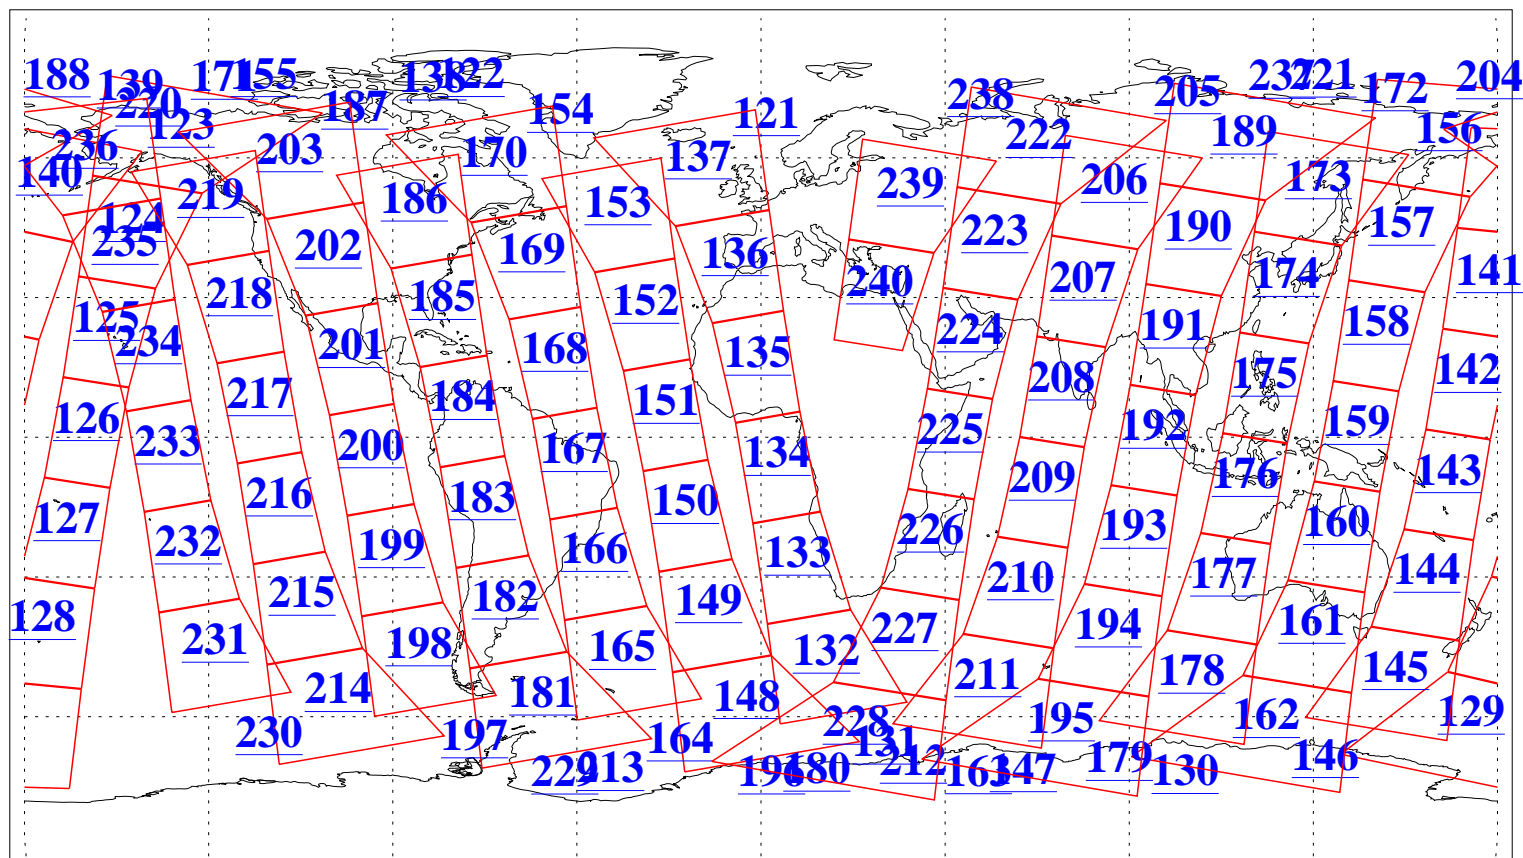

L1B Availability
AMSU Granules: 240
HSB Granules: 0
AIRS Granules: 240

19 Dec 2008
DoY 354
Aqua Day 2421
Granules: 1 to 120

Granules: 121 to 240

Legend: AMSU Available, HSB Available, AIRS Available

L1B Availability
AMSU Granules: 240
HSB Granules: 0
AIRS Granules: 240

19 Dec 2008
DoY 354
Aqua Day 2421

Ascending Granules

Descending Granules

Legend: AMSU Available, HSB Available, AIRS Available

L1B Availability
AMSU Granules: 240
HSB Granules: 0
AIRS Granules: 240

19 Dec 2008
DoY 354
Aqua Day 2421

Northern Hemisphere Granules

Southern Hemisphere Granules

Legend: AMSU Available, HSB Available, AIRS Available