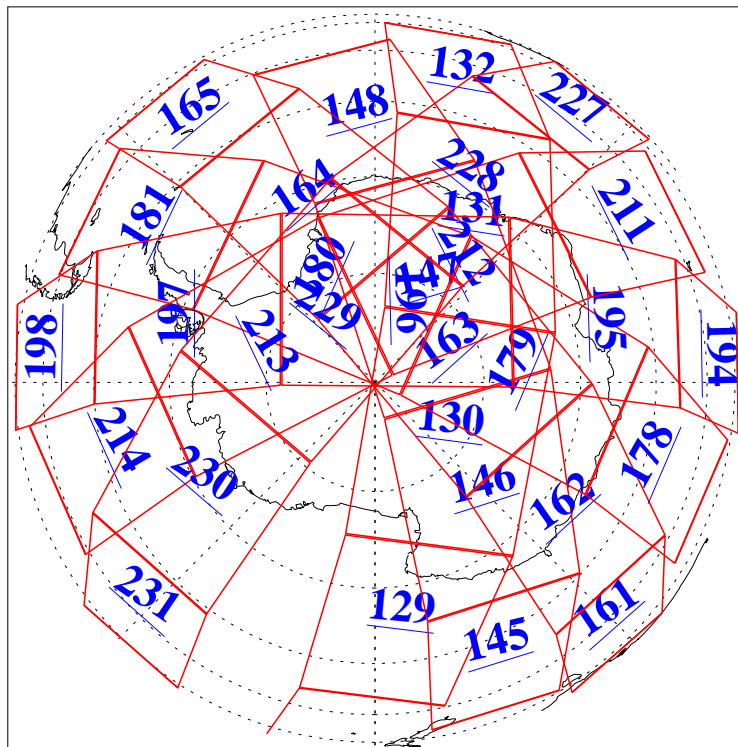

L1B Availability
AMSU Granules: 240
HSB Granules: 0
AIRS Granules: 240

19 Dec 2008
DoY 354
Aqua Day 2421
Granules: 1 to 120

Granules: 121 to 240

Legend: AMSU Available, HSB Available, AIRS Available

L1B Availability
AMSU Granules: 240
HSB Granules: 0
AIRS Granules: 240

19 Dec 2008
DoY 354
Aqua Day 2421

Ascending Granules

Descending Granules

Legend: AMSU Available, HSB Available, AIRS Available

L1B Availability
AMSU Granules: 240
HSB Granules: 0
AIRS Granules: 240

19 Dec 2008
DoY 354
Aqua Day 2421

Northern Hemisphere Granules

Southern Hemisphere Granules

Legend: AMSU Available, HSB Available, AIRS Available