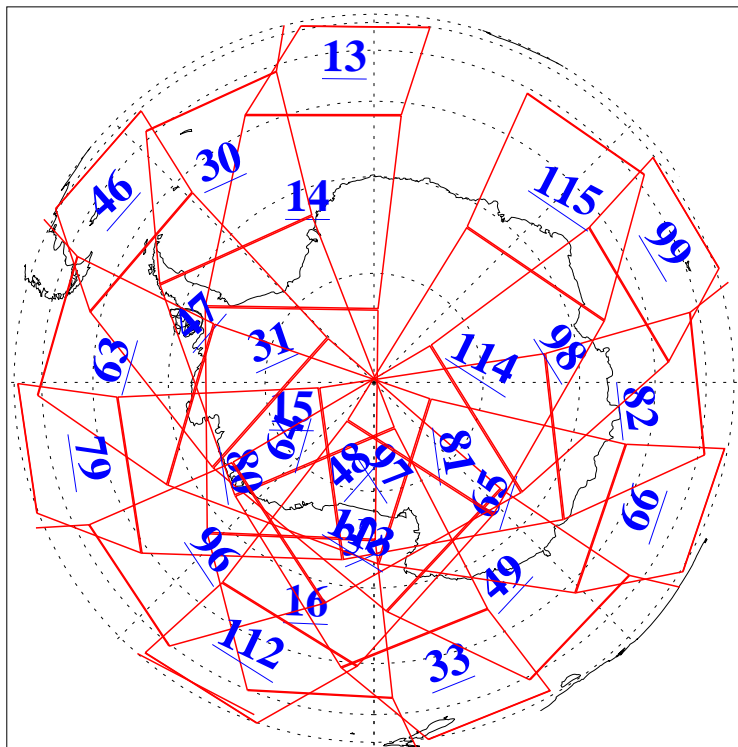

L1B Availability
AMSU Granules: 240
HSB Granules: 0
AIRS Granules: 240

19 Dec 2008
DoY 354
Aqua Day 2421
Granules: 1 to 120

Granules: 121 to 240

Legend: AMSU Available, HSB Available, AIRS Available

L1B Availability
AMSU Granules: 240
HSB Granules: 0
AIRS Granules: 240

19 Dec 2008
DoY 354
Aqua Day 2421

Ascending Granules

Descending Granules

Legend: AMSU Available, HSB Available, AIRS Available

L1B Availability
AMSU Granules: 240
HSB Granules: 0
AIRS Granules: 240

19 Dec 2008
DoY 354
Aqua Day 2421

Northern Hemisphere Granules

Southern Hemisphere Granules

Legend: AMSU Available, HSB Available, AIRS Available