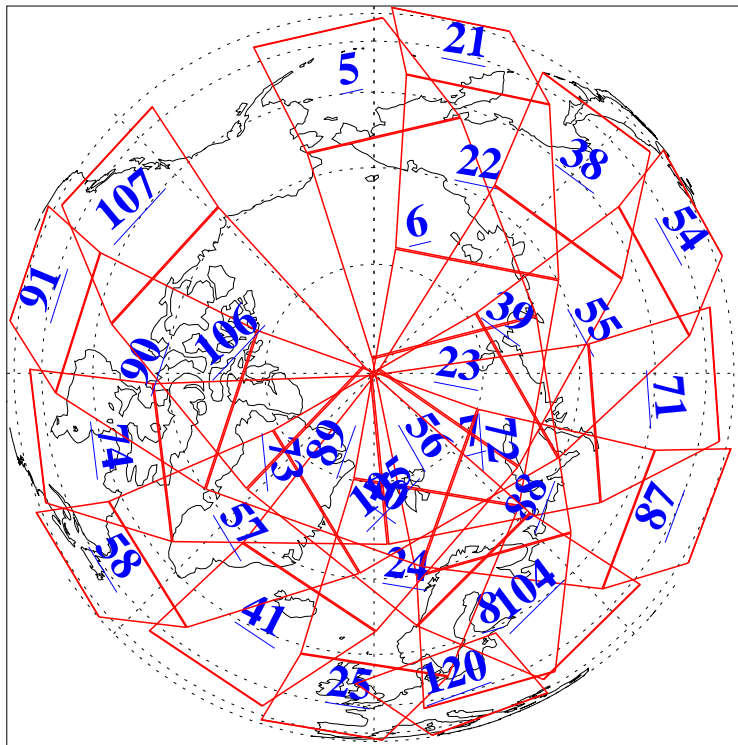

L1B Availability
AMSU Granules: 240
HSB Granules: 0
AIRS Granules: 240

19 Dec 2008
DoY 354
Aqua Day 2421
Granules: 1 to 120

Granules: 121 to 240

Legend: AMSU Available, HSB Available, AIRS Available

L1B Availability
AMSU Granules: 240
HSB Granules: 0
AIRS Granules: 240

19 Dec 2008
DoY 354
Aqua Day 2421

Ascending Granules

Descending Granules

Legend: AMSU Available, HSB Available, AIRS Available

L1B Availability
AMSU Granules: 240
HSB Granules: 0
AIRS Granules: 240

19 Dec 2008
DoY 354
Aqua Day 2421

Northern Hemisphere Granules

Southern Hemisphere Granules

Legend: AMSU Available, HSB Available, AIRS Available