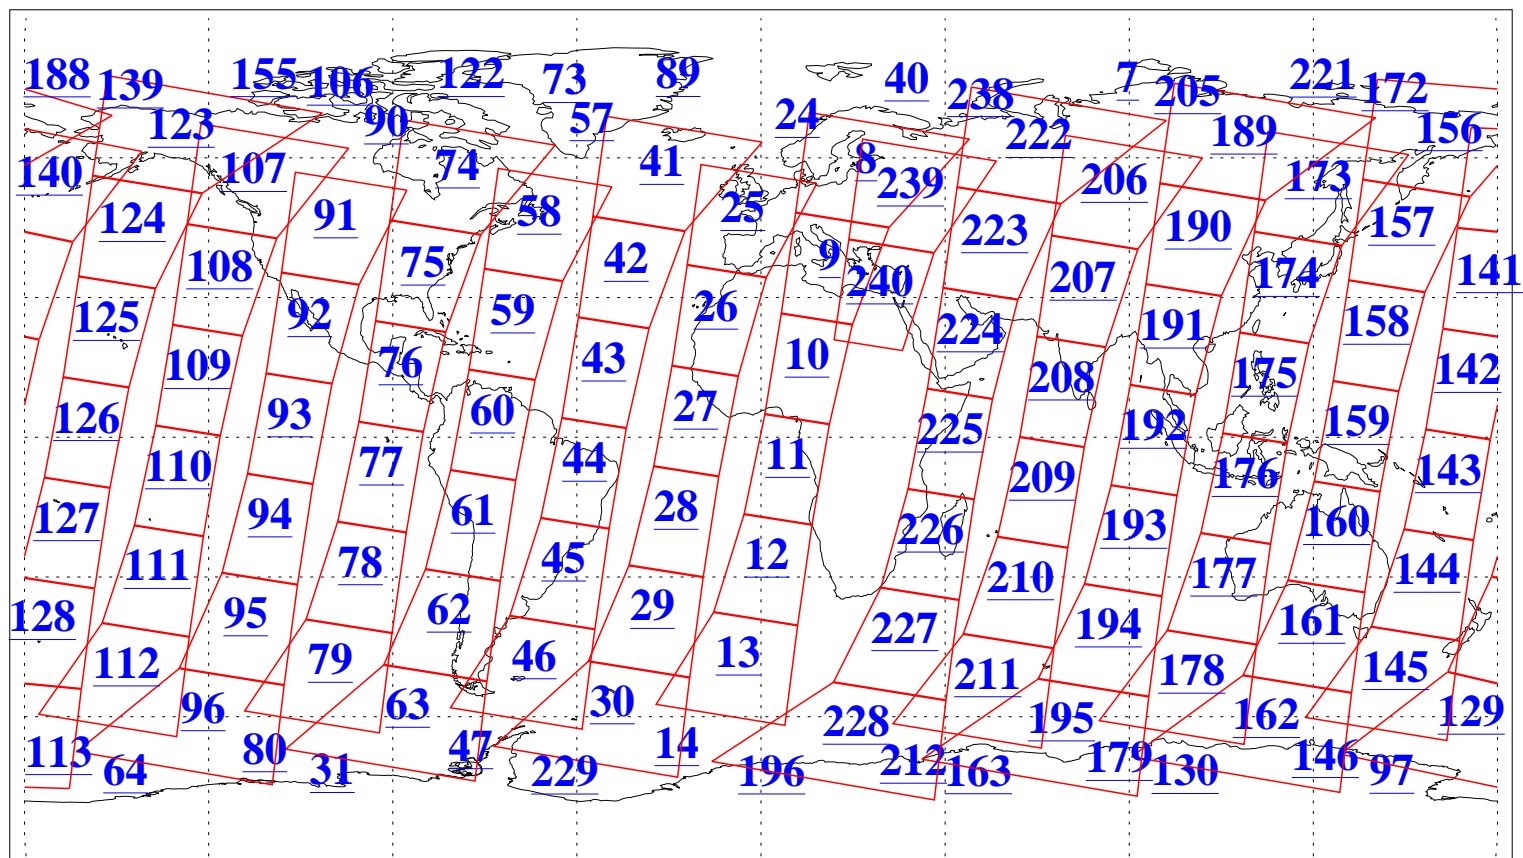

L1B Availability
AMSU Granules: 240
HSB Granules: 0
AIRS Granules: 240

19 Dec 2008
DoY 354
Aqua Day 2421
Granules: 1 to 120

Granules: 121 to 240

Legend: AMSU Available, HSB Available, AIRS Available

L1B Availability
AMSU Granules: 240
HSB Granules: 0
AIRS Granules: 240

19 Dec 2008
DoY 354
Aqua Day 2421

Ascending Granules

Descending Granules

Legend: AMSU Available, HSB Available, AIRS Available

L1B Availability
AMSU Granules: 240
HSB Granules: 0
AIRS Granules: 240

19 Dec 2008
DoY 354
Aqua Day 2421

Northern Hemisphere Granules

Southern Hemisphere Granules

Legend: AMSU Available, HSB Available, AIRS Available