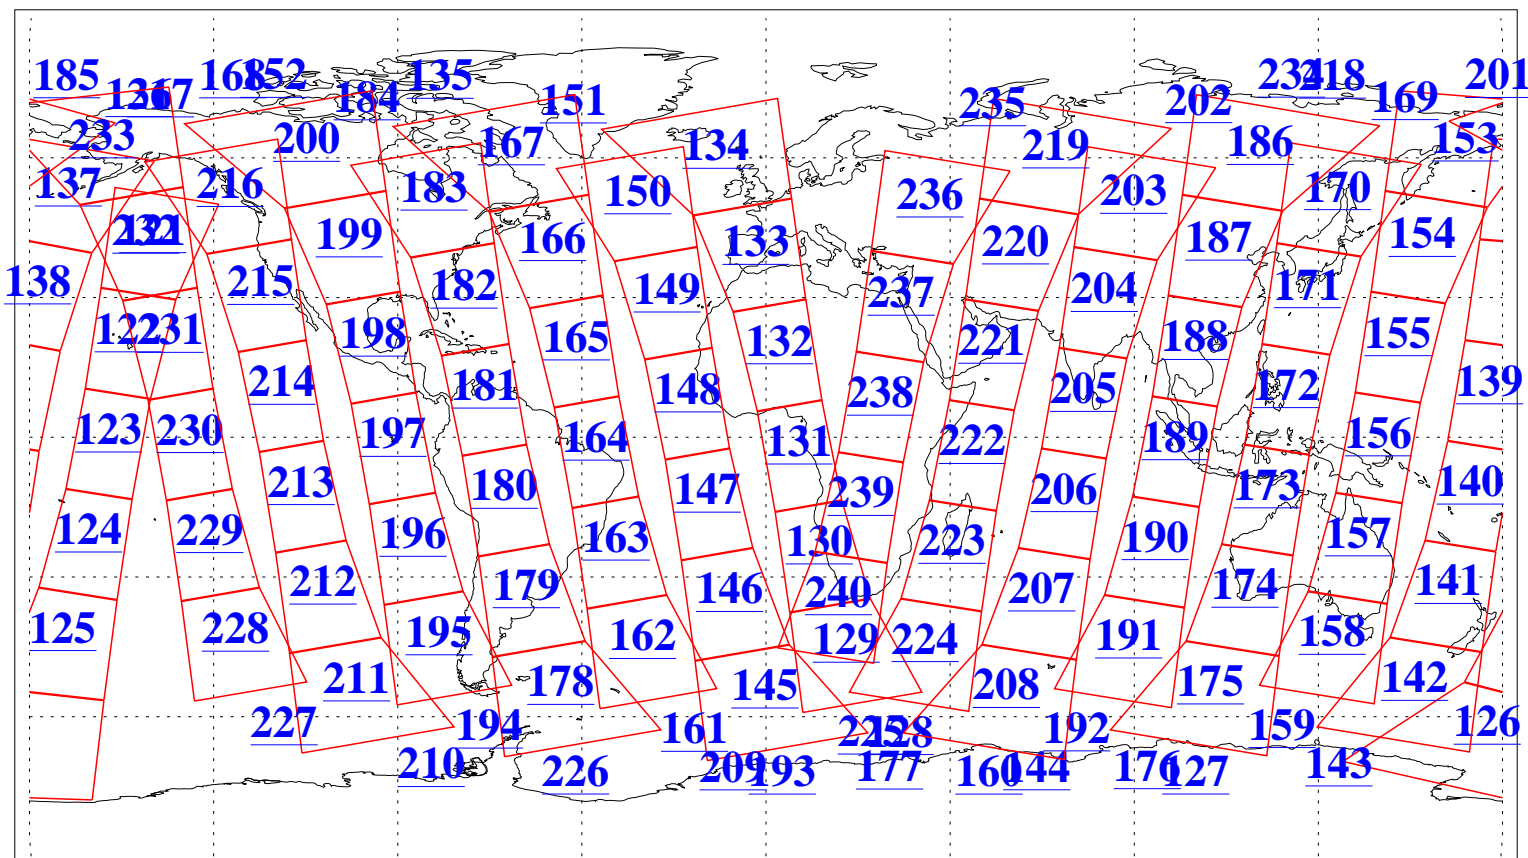

L1B Availability
AMSU Granules: 240
HSB Granules: 0
AIRS Granules: 240

14 Dec 2008
DoY 349
Aqua Day 2416
Granules: 1 to 120

Granules: 121 to 240

Legend: AMSU Available, HSB Available, AIRS Available

L1B Availability
AMSU Granules: 240
HSB Granules: 0
AIRS Granules: 240

14 Dec 2008
DoY 349
Aqua Day 2416
Ascending Granules

Descending Granules

Legend: AMSU Available, HSB Available, AIRS Available

L1B Availability
AMSU Granules: 240
HSB Granules: 0
AIRS Granules: 240

14 Dec 2008
DoY 349
Aqua Day 2416