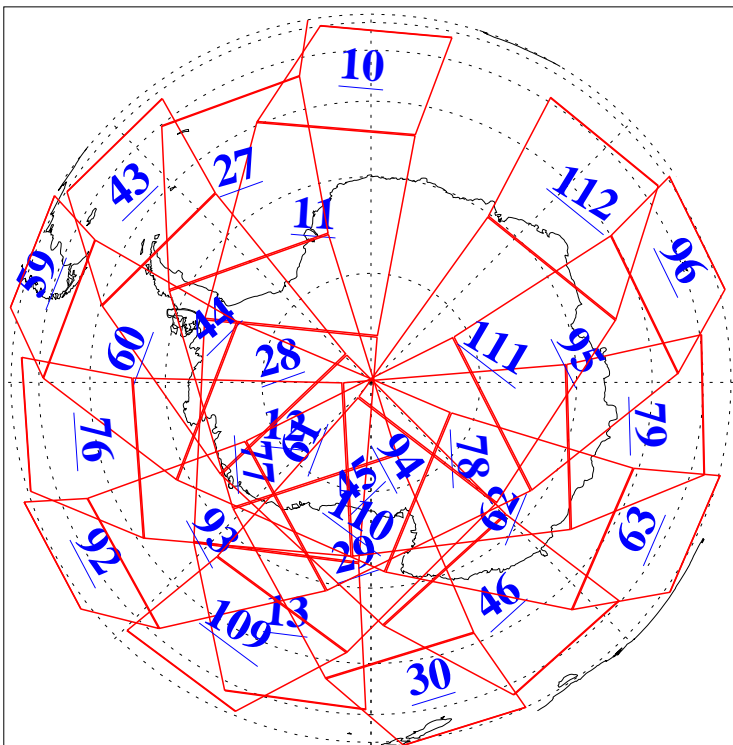

L1B Availability
AMSU Granules: 240
HSB Granules: 0
AIRS Granules: 240

14 Dec 2008
DoY 349
Aqua Day 2416
Granules: 1 to 120

Granules: 121 to 240

Legend: AMSU Available, HSB Available, AIRS Available

L1B Availability
AMSU Granules: 240
HSB Granules: 0
AIRS Granules: 240

14 Dec 2008
DoY 349
Aqua Day 2416
Ascending Granules

Descending Granules

Legend: AMSU Available, HSB Available, AIRS Available

L1B Availability
AMSU Granules: 240
HSB Granules: 0
AIRS Granules: 240

14 Dec 2008
DoY 349
Aqua Day 2416

Northern Hemisphere Granules

Southern Hemisphere Granules

Legend: AMSU Available, HSB Available, AIRS Available