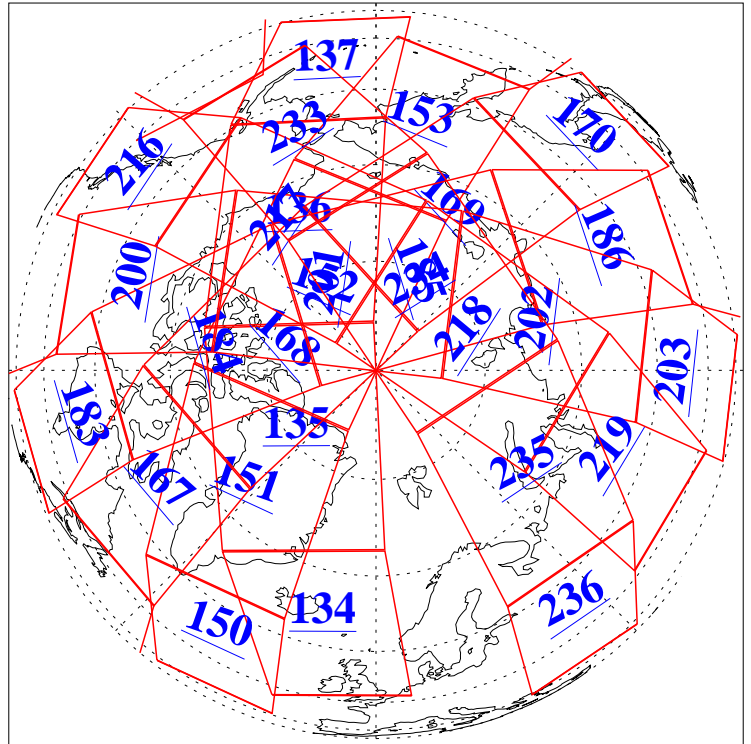

L1B Availability
AMSU Granules: 240
HSB Granules: 0
AIRS Granules: 240

14 Dec 2008
DoY 349
Aqua Day 2416
Granules: 1 to 120

Granules: 121 to 240

Legend: AMSU Available, HSB Available, AIRS Available

L1B Availability
AMSU Granules: 240
HSB Granules: 0
AIRS Granules: 240

14 Dec 2008
DoY 349
Aqua Day 2416
Ascending Granules

Descending Granules

Legend: AMSU Available, HSB Available, AIRS Available

L1B Availability
AMSU Granules: 240
HSB Granules: 0
AIRS Granules: 240

14 Dec 2008
DoY 349
Aqua Day 2416

Northern Hemisphere Granules

Southern Hemisphere Granules

Legend: AMSU Available, HSB Available, AIRS Available