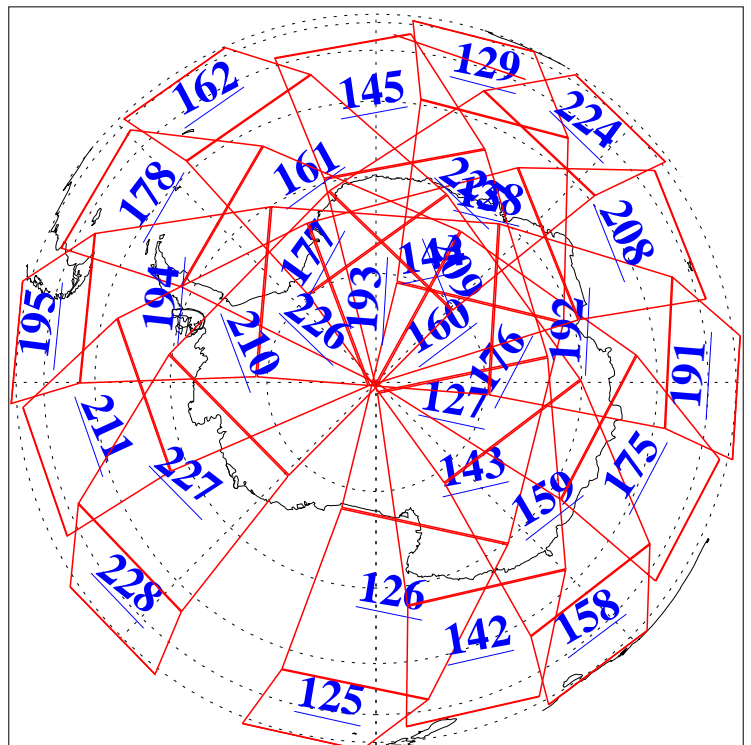

L1B Availability
AMSU Granules: 240
HSB Granules: 0
AIRS Granules: 240

14 Dec 2008
DoY 349
Aqua Day 2416
Granules: 1 to 120

Granules: 121 to 240

Legend: AMSU Available, HSB Available, AIRS Available

L1B Availability
AMSU Granules: 240
HSB Granules: 0
AIRS Granules: 240

14 Dec 2008
DoY 349
Aqua Day 2416
Ascending Granules

Descending Granules

Legend: AMSU Available, HSB Available, AIRS Available

L1B Availability
AMSU Granules: 240
HSB Granules: 0
AIRS Granules: 240

14 Dec 2008
DoY 349
Aqua Day 2416

Northern Hemisphere Granules

Southern Hemisphere Granules

Legend: AMSU Available, HSB Available, AIRS Available