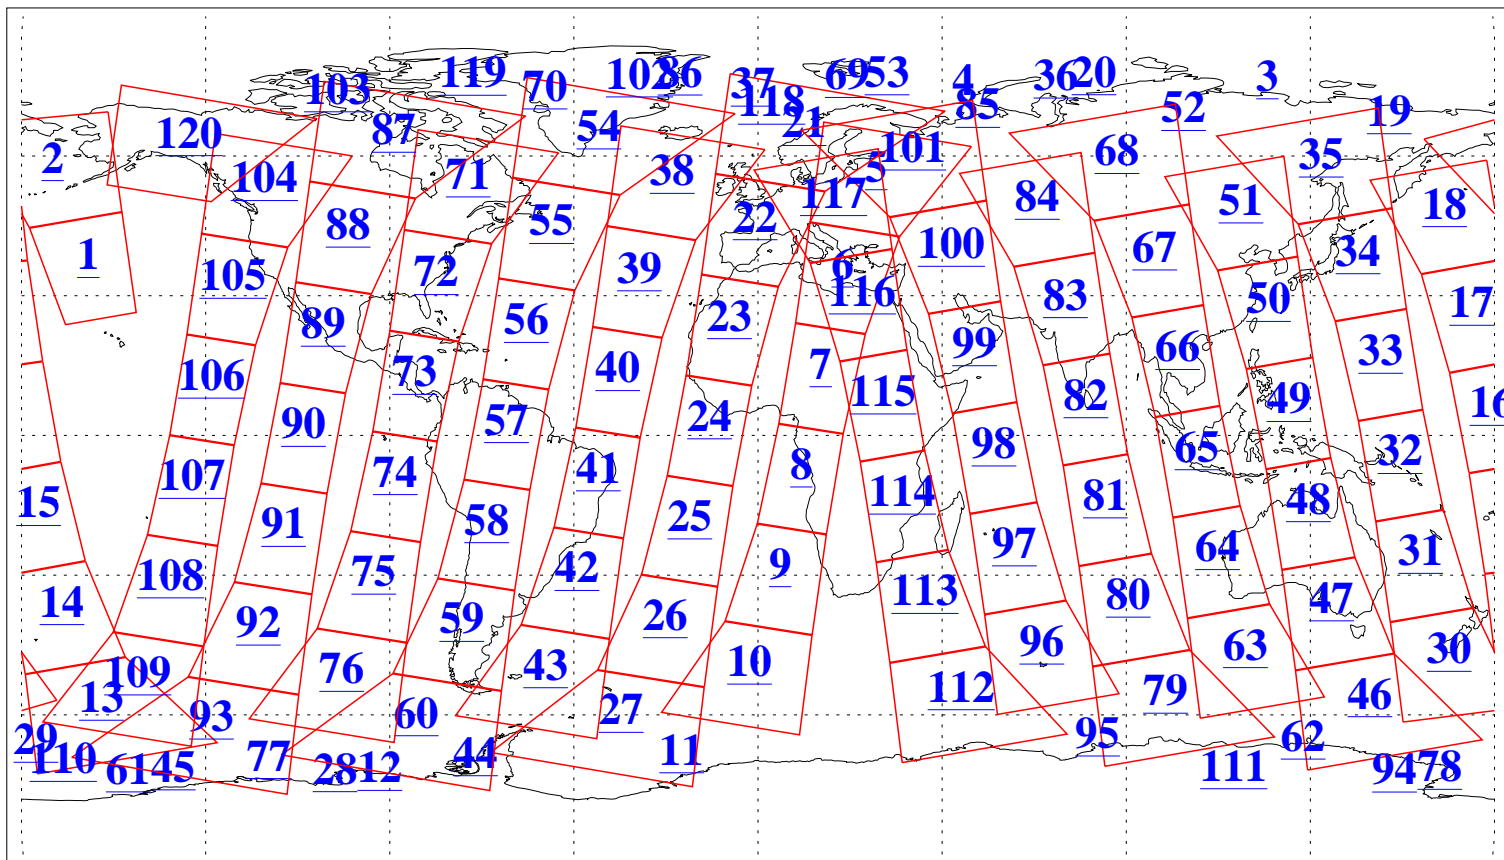

L1B Availability
AMSU Granules: 240
HSB Granules: 0
AIRS Granules: 240

14 Dec 2008
DoY 349
Aqua Day 2416
Granules: 1 to 120

Granules: 121 to 240

Legend: AMSU Available, HSB Available, AIRS Available

L1B Availability
AMSU Granules: 240
HSB Granules: 0
AIRS Granules: 240

14 Dec 2008
DoY 349
Aqua Day 2416
Ascending Granules

Descending Granules

Legend: AMSU Available, HSB Available, AIRS Available

L1B Availability
AMSU Granules: 240
HSB Granules: 0
AIRS Granules: 240

14 Dec 2008
DoY 349
Aqua Day 2416

Northern Hemisphere Granules

Southern Hemisphere Granules

Legend: AMSU Available, HSB Available, AIRS Available