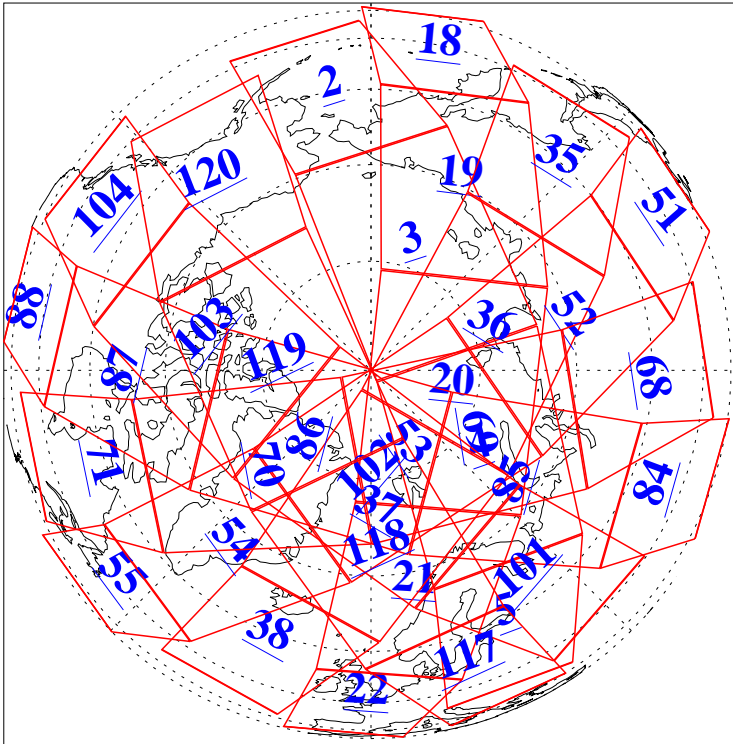

L1B Availability
AMSU Granules: 240
HSB Granules: 0
AIRS Granules: 240

14 Dec 2008
DoY 349
Aqua Day 2416
Granules: 1 to 120

Granules: 121 to 240

Legend: AMSU Available, HSB Available, AIRS Available

L1B Availability
AMSU Granules: 240
HSB Granules: 0
AIRS Granules: 240

14 Dec 2008
DoY 349
Aqua Day 2416
Ascending Granules

Descending Granules

Legend: AMSU Available, HSB Available, AIRS Available

L1B Availability
AMSU Granules: 240
HSB Granules: 0
AIRS Granules: 240

14 Dec 2008
DoY 349
Aqua Day 2416

Northern Hemisphere Granules

Southern Hemisphere Granules

Legend: AMSU Available, HSB Available, AIRS Available