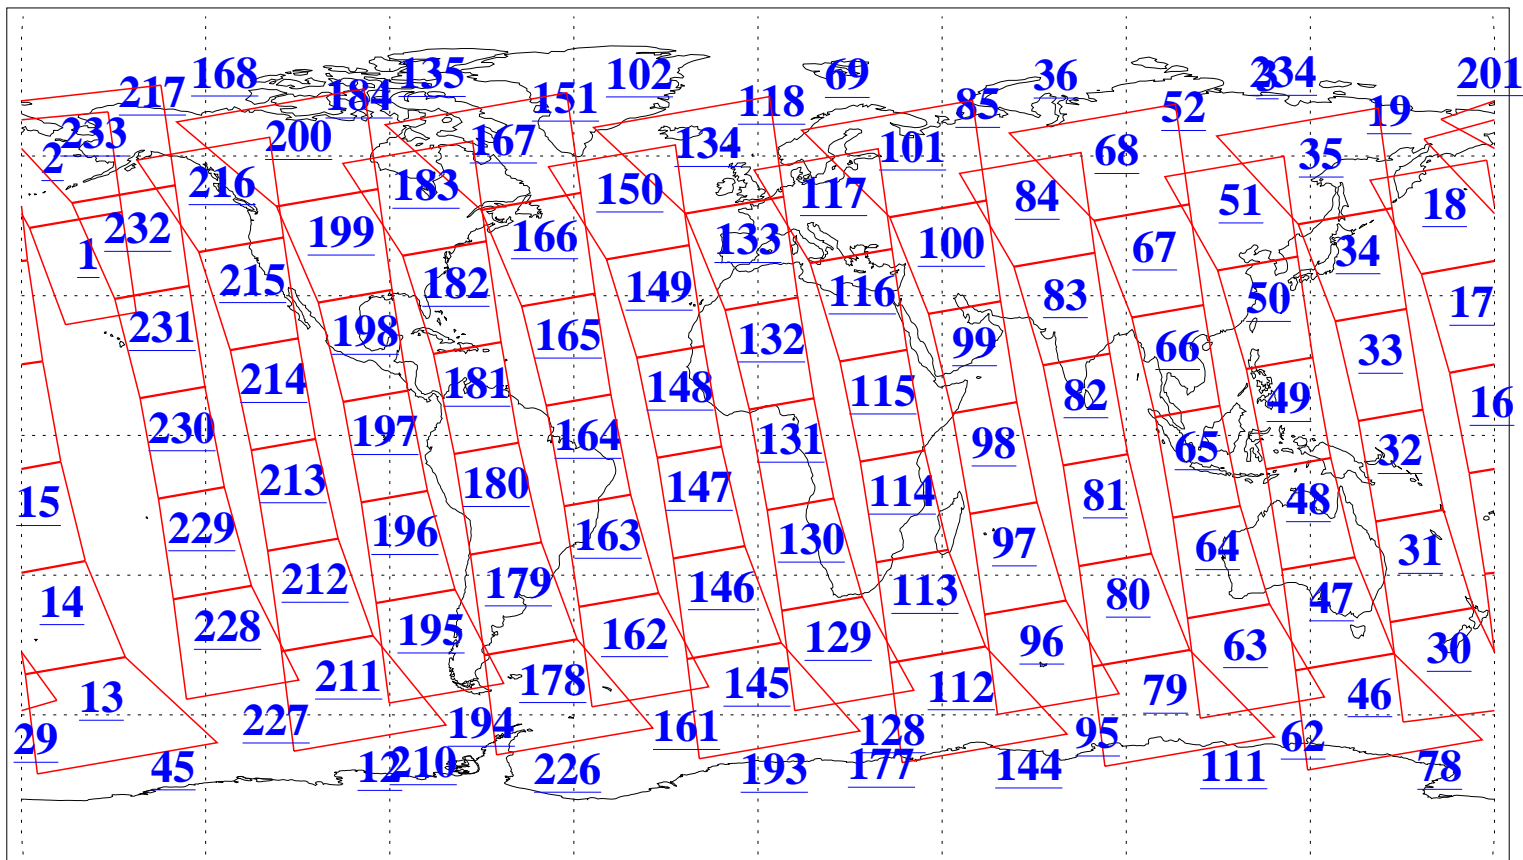

L1B Availability
AMSU Granules: 240
HSB Granules: 0
AIRS Granules: 240

14 Dec 2008
DoY 349
Aqua Day 2416
Granules: 1 to 120

Granules: 121 to 240

Legend: AMSU Available, HSB Available, AIRS Available

L1B Availability
AMSU Granules: 240
HSB Granules: 0
AIRS Granules: 240

14 Dec 2008
DoY 349
Aqua Day 2416
Ascending Granules

Descending Granules

Legend: AMSU Available, HSB Available, AIRS Available

L1B Availability
AMSU Granules: 240
HSB Granules: 0
AIRS Granules: 240

14 Dec 2008
DoY 349
Aqua Day 2416

Northern Hemisphere Granules

Southern Hemisphere Granules

Legend: AMSU Available, HSB Available, AIRS Available