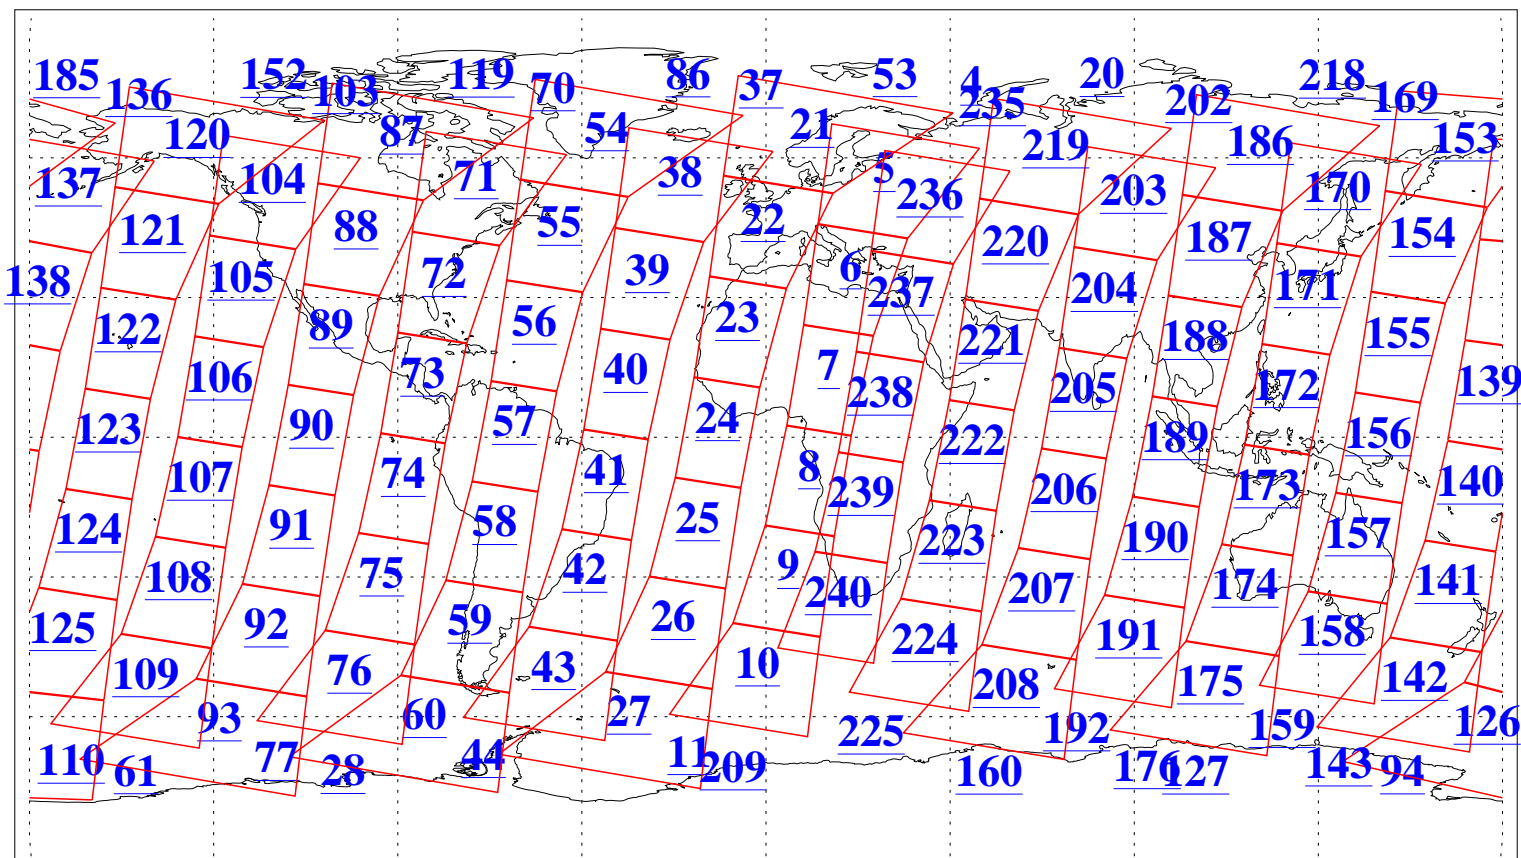

L1B Availability
AMSU Granules: 240
HSB Granules: 0
AIRS Granules: 240

14 Dec 2008
DoY 349
Aqua Day 2416
Granules: 1 to 120

Granules: 121 to 240

Legend: AMSU Available, HSB Available, AIRS Available

L1B Availability
AMSU Granules: 240
HSB Granules: 0
AIRS Granules: 240

14 Dec 2008
DoY 349
Aqua Day 2416
Ascending Granules

Descending Granules

Legend: AMSU Available, HSB Available, AIRS Available

L1B Availability
AMSU Granules: 240
HSB Granules: 0
AIRS Granules: 240

14 Dec 2008
DoY 349
Aqua Day 2416

Northern Hemisphere Granules

Southern Hemisphere Granules

Legend: AMSU Available, HSB Available, AIRS Available