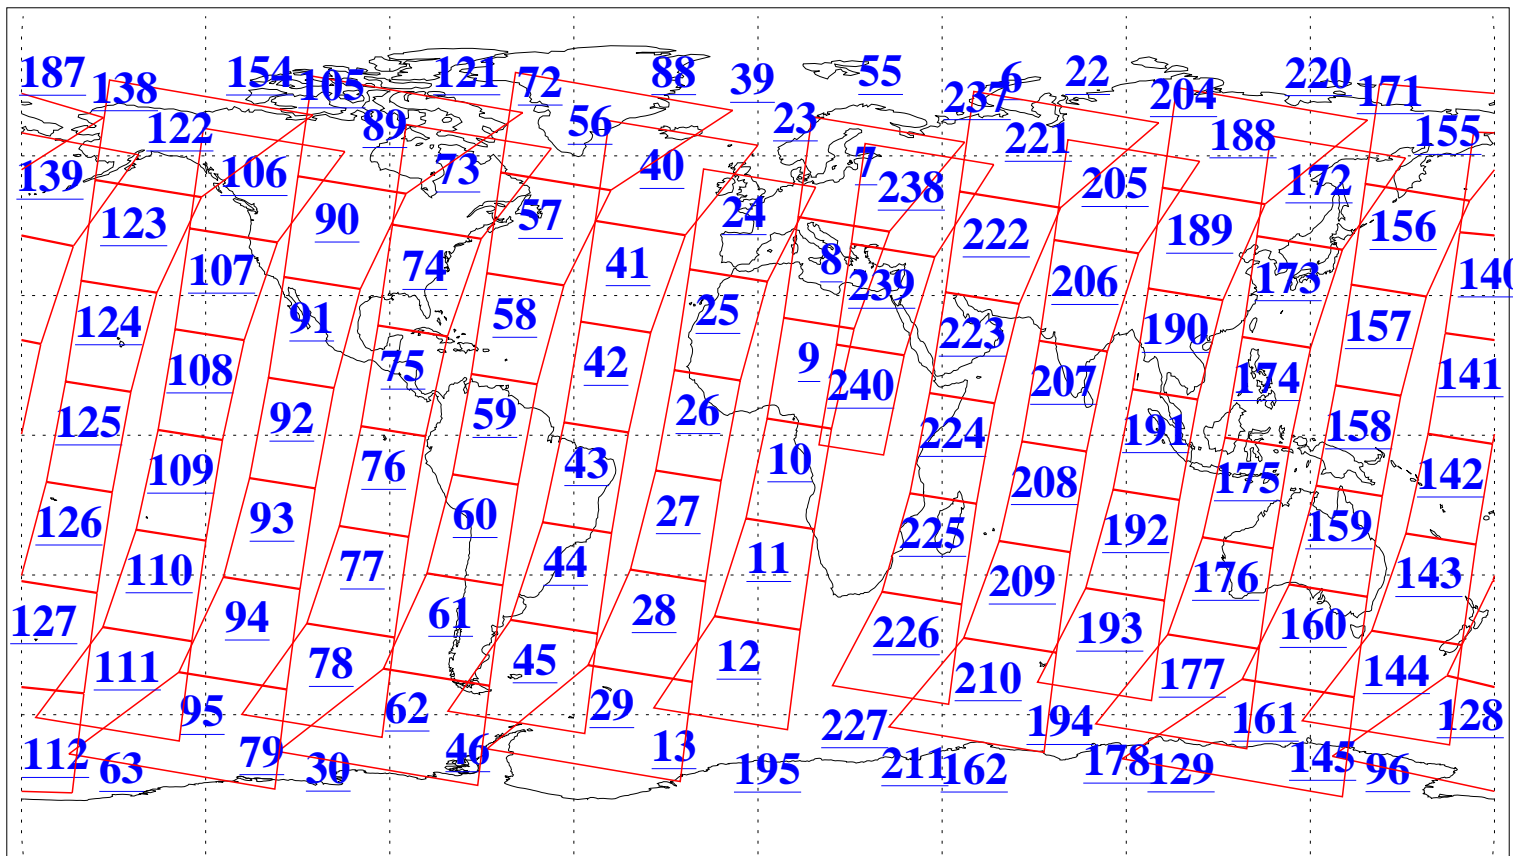

L1B Availability
AMSU Granules: 240
HSB Granules: 0
AIRS Granules: 240

12 Dec 2008
DoY 347
Aqua Day 2414
Granules: 1 to 120

Granules: 121 to 240

Legend: AMSU Available, HSB Available, AIRS Available

L1B Availability
AMSU Granules: 240
HSB Granules: 0
AIRS Granules: 240

12 Dec 2008
DoY 347
Aqua Day 2414
Ascending Granules

Descending Granules

Legend: AMSU Available, HSB Available, AIRS Available

L1B Availability
AMSU Granules: 240
HSB Granules: 0
AIRS Granules: 240

12 Dec 2008
DoY 347
Aqua Day 2414

Northern Hemisphere Granules

Southern Hemisphere Granules

Legend: AMSU Available, HSB Available, AIRS Available