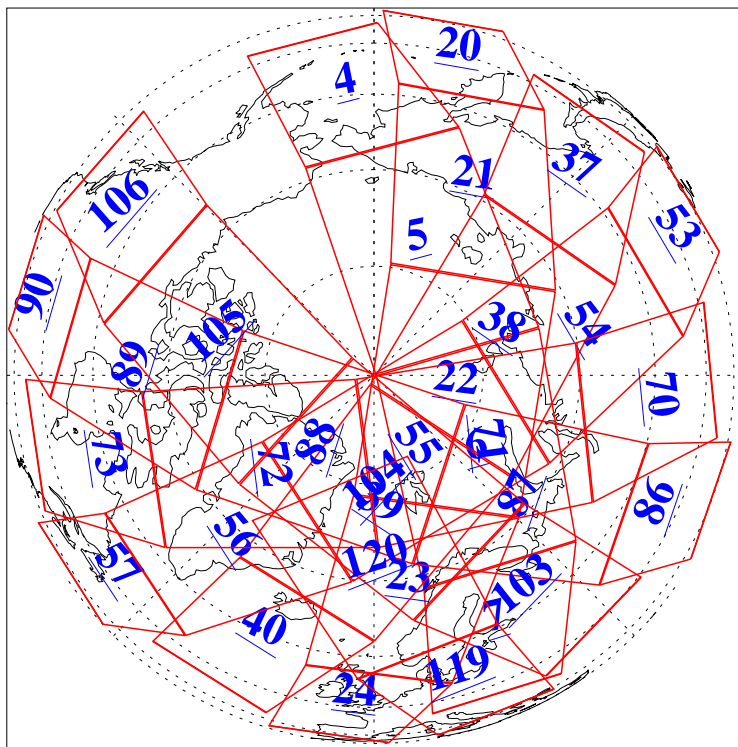

L1B Availability
AMSU Granules: 240
HSB Granules: 0
AIRS Granules: 240

12 Dec 2008
DoY 347
Aqua Day 2414
Granules: 1 to 120

Granules: 121 to 240

Legend: AMSU Available, HSB Available, AIRS Available

L1B Availability
AMSU Granules: 240
HSB Granules: 0
AIRS Granules: 240

12 Dec 2008
DoY 347
Aqua Day 2414
Ascending Granules

Descending Granules

Legend: AMSU Available, HSB Available, AIRS Available

L1B Availability
AMSU Granules: 240
HSB Granules: 0
AIRS Granules: 240

12 Dec 2008
DoY 347
Aqua Day 2414

Northern Hemisphere Granules

Southern Hemisphere Granules

Legend: AMSU Available, HSB Available, AIRS Available