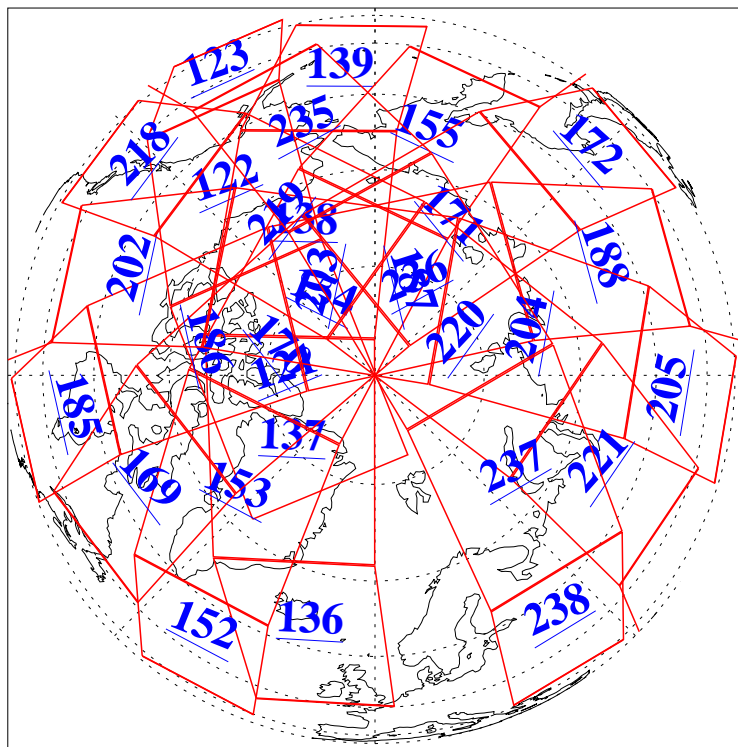

L1B Availability
AMSU Granules: 240
HSB Granules: 0
AIRS Granules: 240

12 Dec 2008
DoY 347
Aqua Day 2414
Granules: 1 to 120

Granules: 121 to 240

Legend: AMSU Available, HSB Available, AIRS Available

L1B Availability
AMSU Granules: 240
HSB Granules: 0
AIRS Granules: 240

12 Dec 2008
DoY 347
Aqua Day 2414
Ascending Granules

Descending Granules

Legend: AMSU Available, HSB Available, AIRS Available

L1B Availability
AMSU Granules: 240
HSB Granules: 0
AIRS Granules: 240

12 Dec 2008
DoY 347
Aqua Day 2414

Northern Hemisphere Granules

Southern Hemisphere Granules

Legend: AMSU Available, HSB Available, AIRS Available