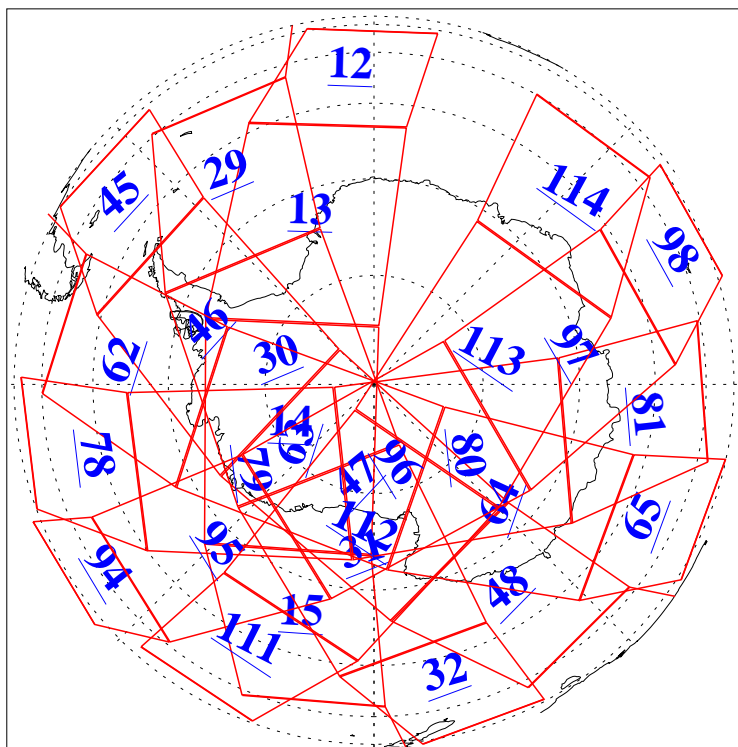

L1B Availability
AMSU Granules: 240
HSB Granules: 0
AIRS Granules: 240

12 Dec 2008
DoY 347
Aqua Day 2414
Granules: 1 to 120

Granules: 121 to 240

Legend: AMSU Available, HSB Available, AIRS Available

L1B Availability
AMSU Granules: 240
HSB Granules: 0
AIRS Granules: 240

12 Dec 2008
DoY 347
Aqua Day 2414
Ascending Granules

Descending Granules

Legend: AMSU Available, HSB Available, AIRS Available

L1B Availability
AMSU Granules: 240
HSB Granules: 0
AIRS Granules: 240

12 Dec 2008
DoY 347
Aqua Day 2414

Northern Hemisphere Granules

Southern Hemisphere Granules

Legend: AMSU Available, HSB Available, AIRS Available