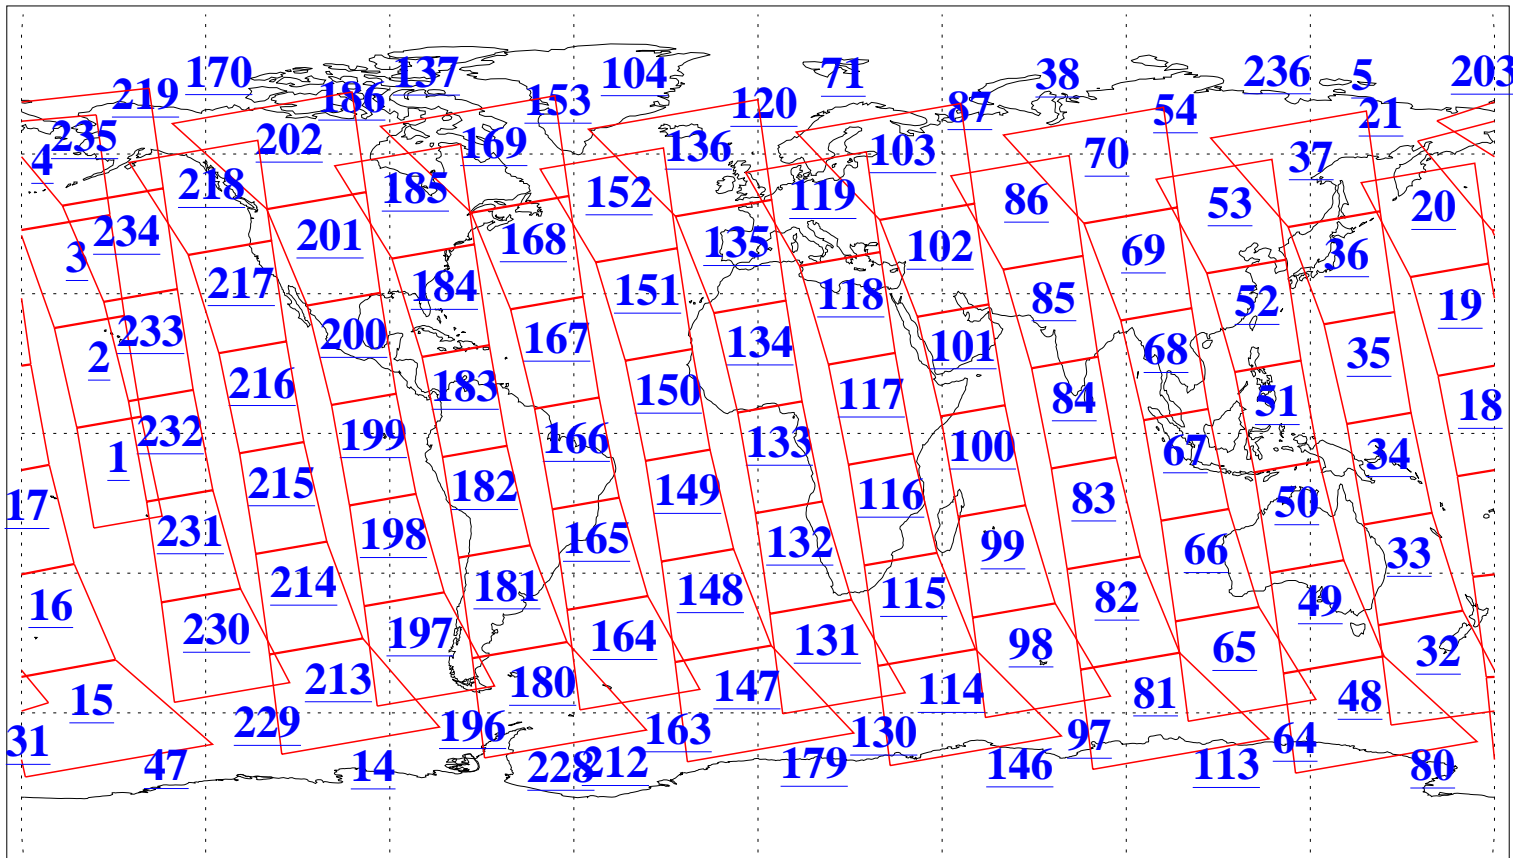

L1B Availability
AMSU Granules: 240
HSB Granules: 0
AIRS Granules: 240

12 Dec 2008
DoY 347
Aqua Day 2414
Granules: 1 to 120

Granules: 121 to 240

Legend: AMSU Available, HSB Available, AIRS Available

L1B Availability
AMSU Granules: 240
HSB Granules: 0
AIRS Granules: 240

12 Dec 2008
DoY 347
Aqua Day 2414
Ascending Granules

Descending Granules

Legend: AMSU Available, HSB Available, AIRS Available

L1B Availability
AMSU Granules: 240
HSB Granules: 0
AIRS Granules: 240

12 Dec 2008
DoY 347
Aqua Day 2414

Northern Hemisphere Granules

Southern Hemisphere Granules

Legend: AMSU Available, HSB Available, AIRS Available