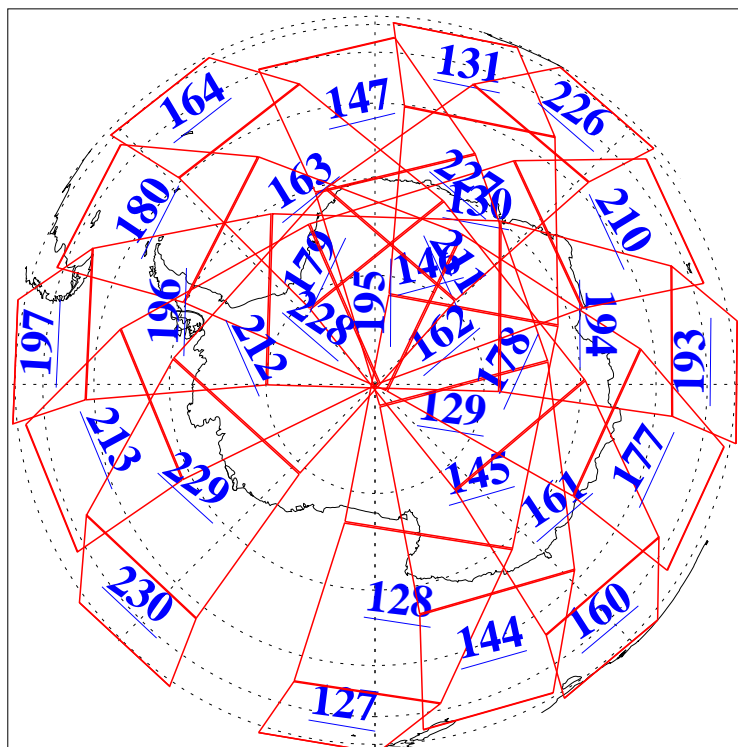

L1B Availability
AMSU Granules: 240
HSB Granules: 0
AIRS Granules: 240

12 Dec 2008
DoY 347
Aqua Day 2414
Granules: 1 to 120

Granules: 121 to 240

Legend: AMSU Available, HSB Available, AIRS Available

L1B Availability
AMSU Granules: 240
HSB Granules: 0
AIRS Granules: 240

12 Dec 2008
DoY 347
Aqua Day 2414
Ascending Granules

Descending Granules

Legend: AMSU Available, HSB Available, AIRS Available

L1B Availability
AMSU Granules: 240
HSB Granules: 0
AIRS Granules: 240

12 Dec 2008
DoY 347
Aqua Day 2414

Northern Hemisphere Granules

Southern Hemisphere Granules

Legend: AMSU Available, HSB Available, AIRS Available