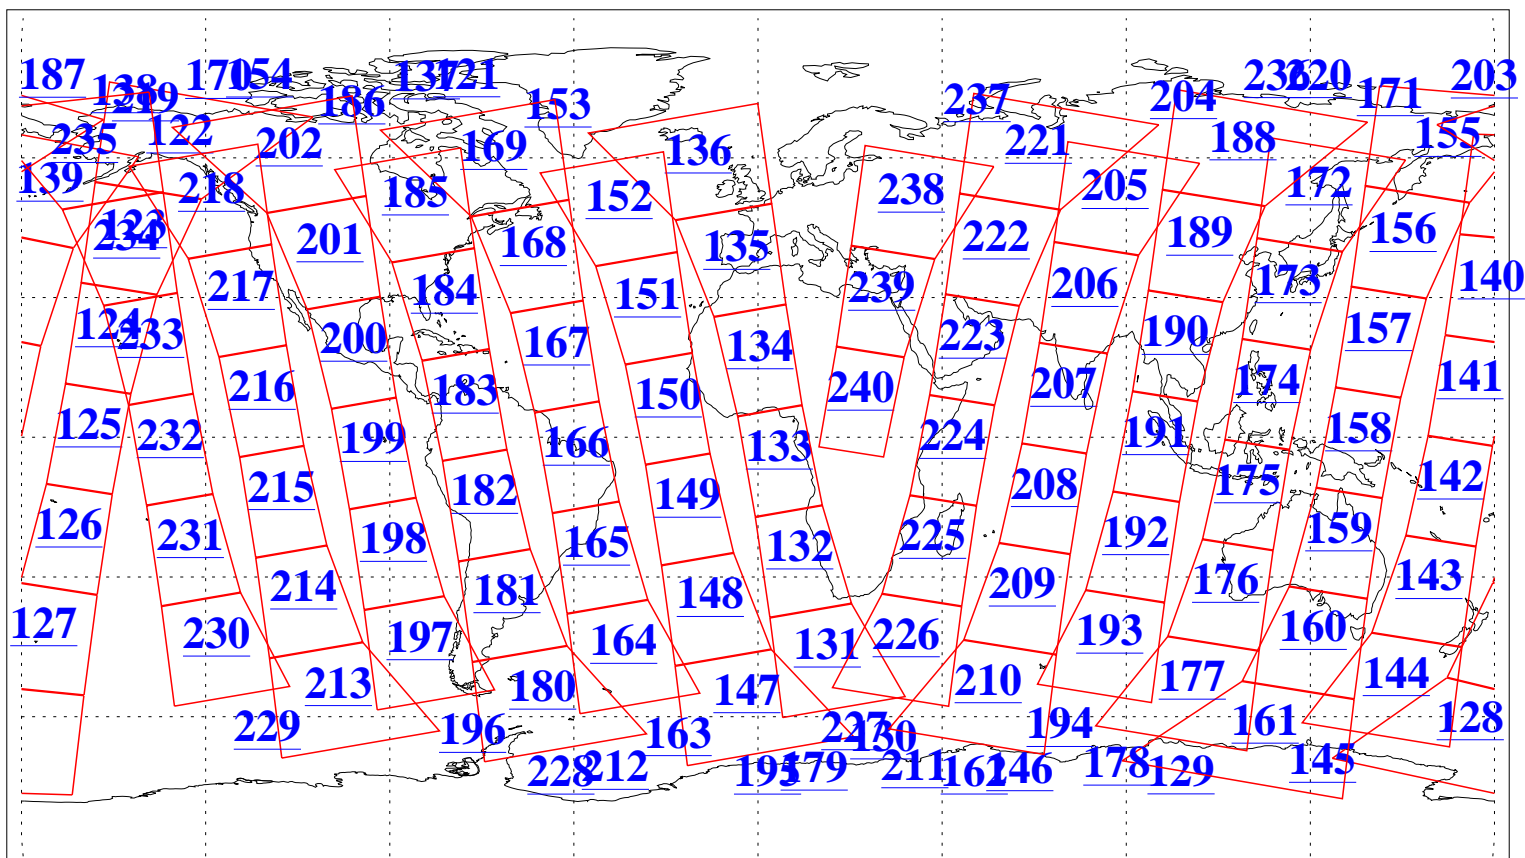

L1B Availability
AMSU Granules: 240
HSB Granules: 0
AIRS Granules: 240

12 Dec 2008
DoY 347
Aqua Day 2414
Granules: 1 to 120

Granules: 121 to 240

Legend: AMSU Available, HSB Available, AIRS Available

L1B Availability
AMSU Granules: 240
HSB Granules: 0
AIRS Granules: 240

12 Dec 2008
DoY 347
Aqua Day 2414
Ascending Granules

Descending Granules

Legend: AMSU Available, HSB Available, AIRS Available

L1B Availability
AMSU Granules: 240
HSB Granules: 0
AIRS Granules: 240

12 Dec 2008
DoY 347
Aqua Day 2414

Northern Hemisphere Granules

Southern Hemisphere Granules

Legend: AMSU Available, HSB Available, AIRS Available