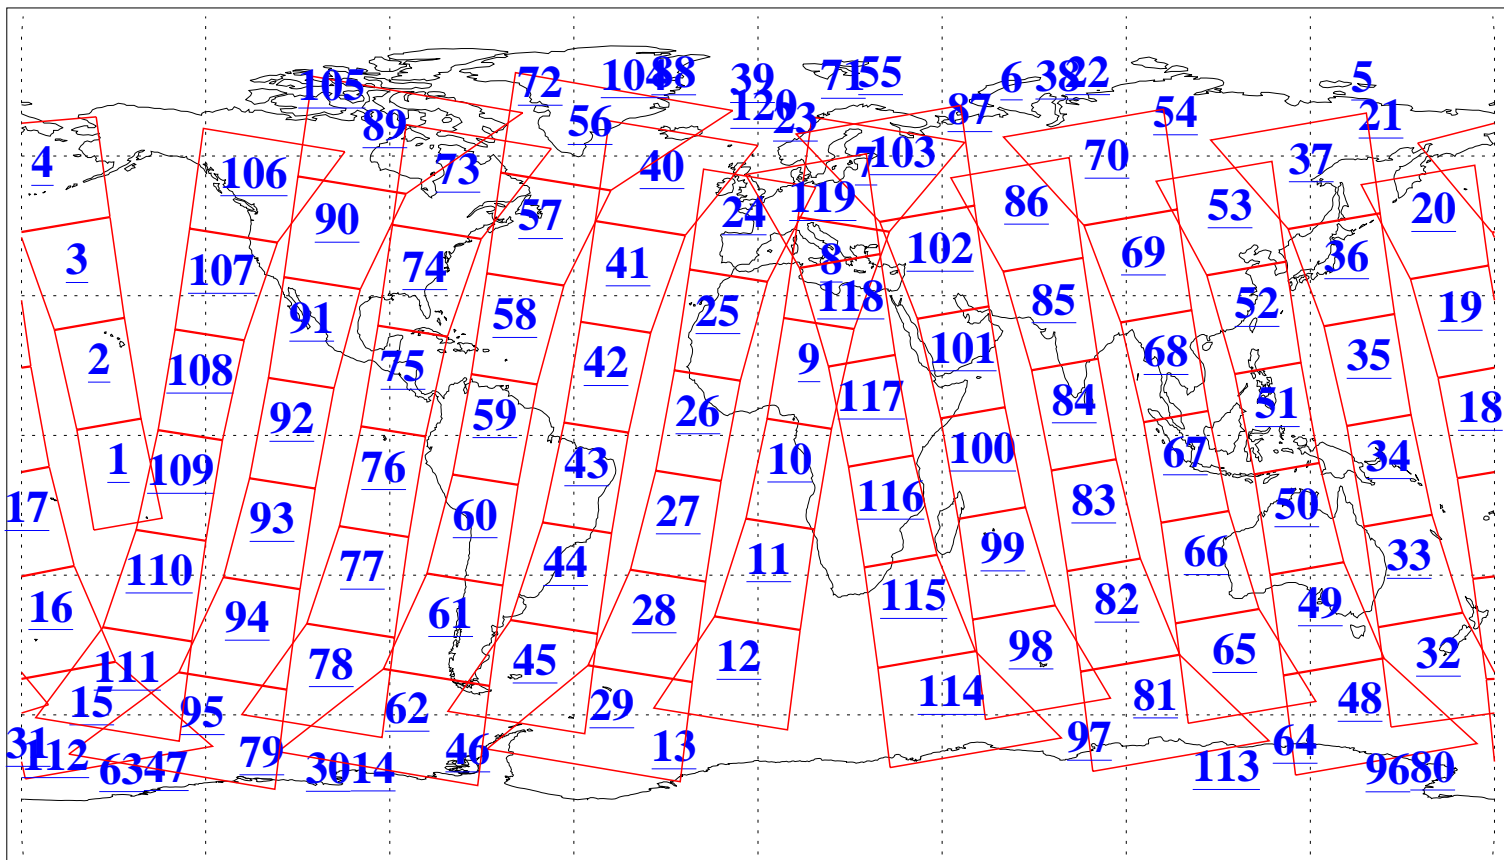

L1B Availability
AMSU Granules: 240
HSB Granules: 0
AIRS Granules: 240

12 Dec 2008
DoY 347
Aqua Day 2414
Granules: 1 to 120

Granules: 121 to 240

Legend: AMSU Available, HSB Available, AIRS Available

L1B Availability
AMSU Granules: 240
HSB Granules: 0
AIRS Granules: 240

12 Dec 2008
DoY 347
Aqua Day 2414
Ascending Granules

Descending Granules

Legend: AMSU Available, HSB Available, AIRS Available

L1B Availability
AMSU Granules: 240
HSB Granules: 0
AIRS Granules: 240

12 Dec 2008
DoY 347
Aqua Day 2414

Northern Hemisphere Granules

Southern Hemisphere Granules

Legend: AMSU Available, HSB Available, AIRS Available