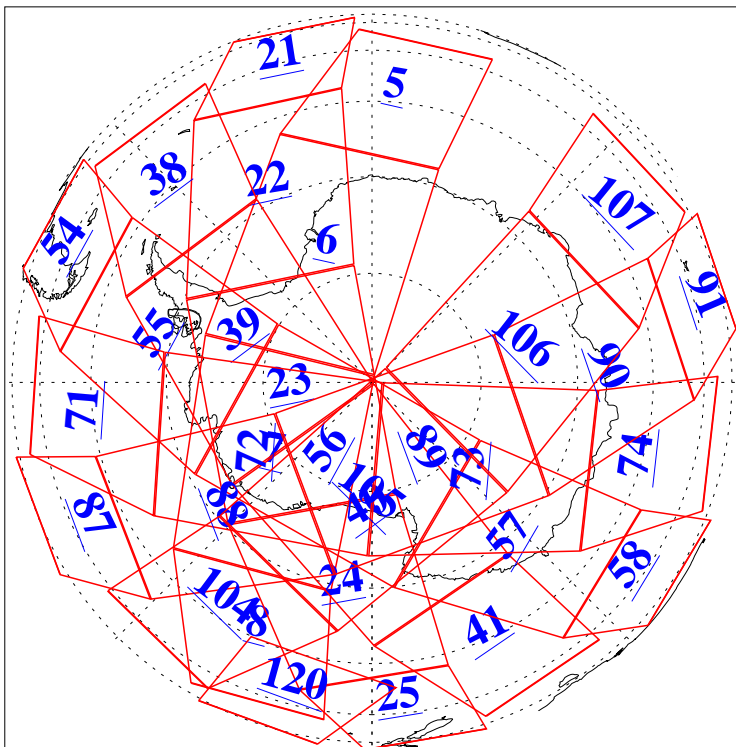

Legend: AMSU Available, ~~HSB Available~~, AIRS Available