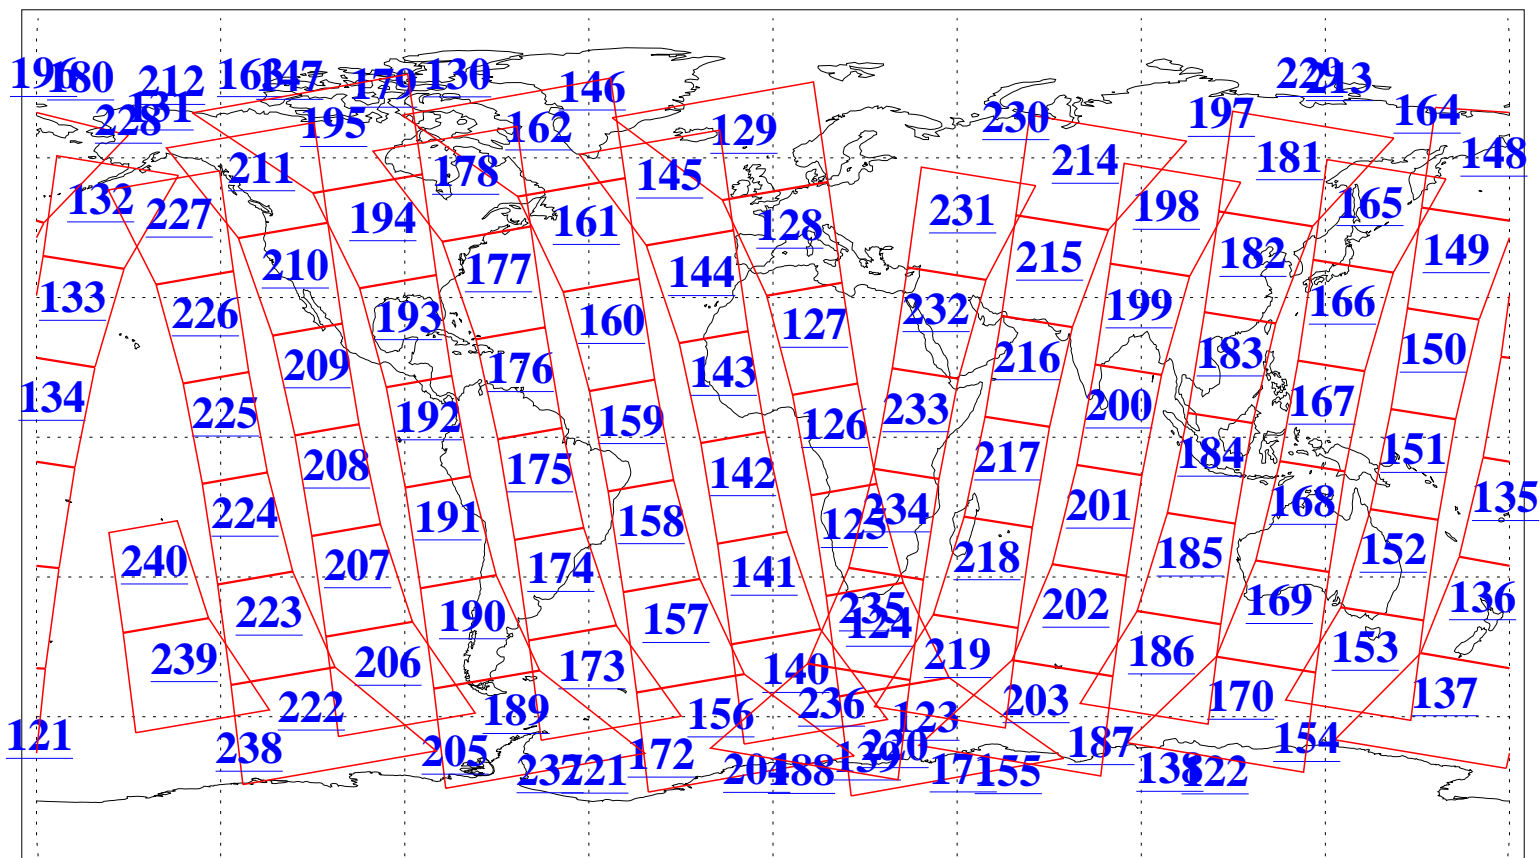

L1B Availability  
AMSU Granules: 240  
HSB Granules: 0  
AIRS Granules: 240

11 Dec 2008  
DoY 346  
Aqua Day 2413  
Granules: 1 to 120

Granules: 121 to 240

Legend: AMSU Available, HSB Available, AIRS Available

L1B Availability  
AMSU Granules: 240  
HSB Granules: 0  
AIRS Granules: 240

11 Dec 2008  
DoY 346  
Aqua Day 2413  
Ascending Granules

Descending Granules

Legend: AMSU Available, HSB Available, AIRS Available