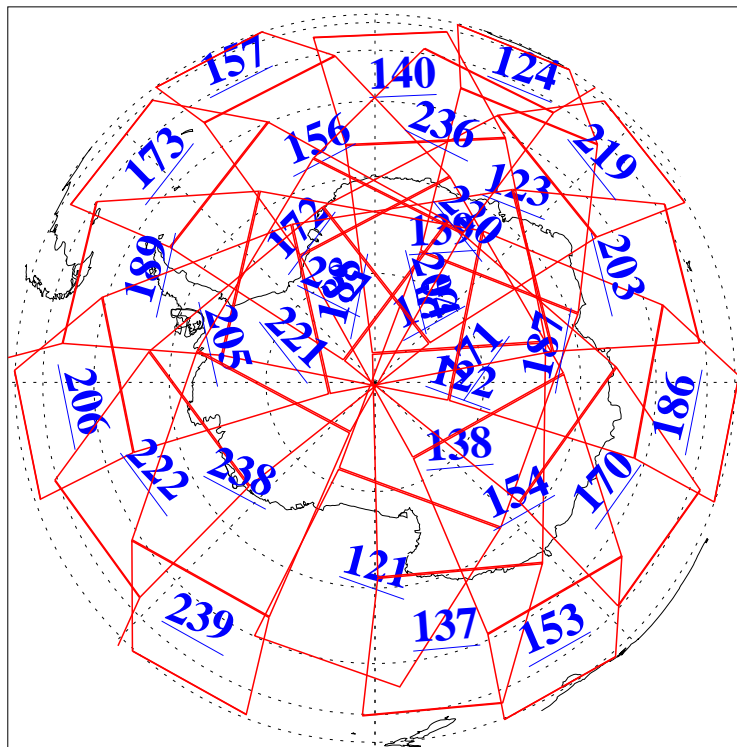

Legend: AMSU Available, ~~HSB Available~~, AIRS Available