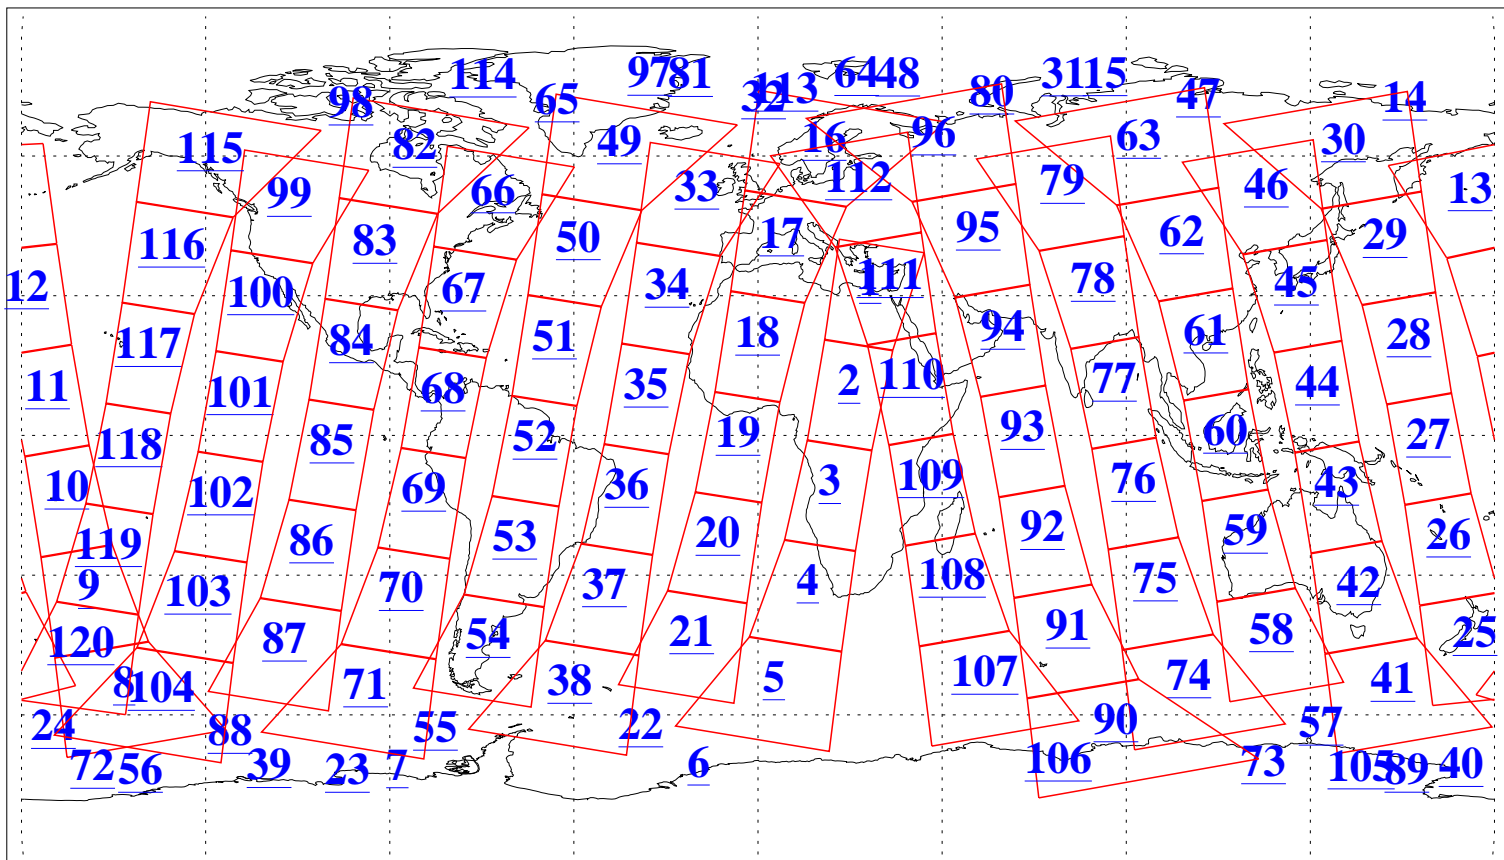

L1B Availability  
AMSU Granules: 240  
HSB Granules: 0  
AIRS Granules: 240

11 Dec 2008  
DoY 346  
Aqua Day 2413  
Granules: 1 to 120

Granules: 121 to 240

Legend: AMSU Available, HSB Available, AIRS Available

L1B Availability  
AMSU Granules: 240  
HSB Granules: 0  
AIRS Granules: 240

11 Dec 2008  
DoY 346  
Aqua Day 2413  
Ascending Granules

Descending Granules

Legend: AMSU Available, HSB Available, AIRS Available