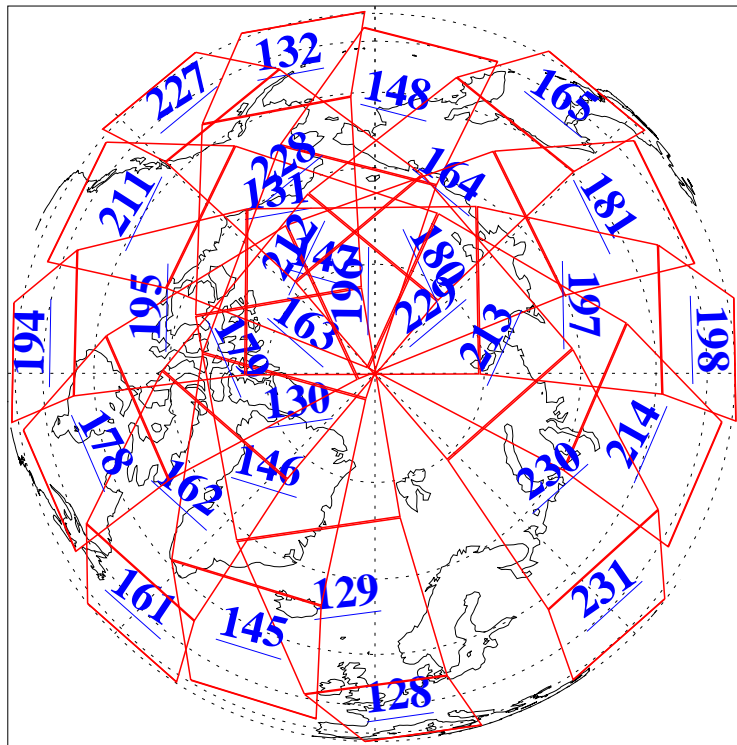

L1B Availability
AMSU Granules: 240
HSB Granules: 0
AIRS Granules: 240

11 Dec 2008
DoY 346
Aqua Day 2413

Northern Hemisphere Granules

Southern Hemisphere Granules