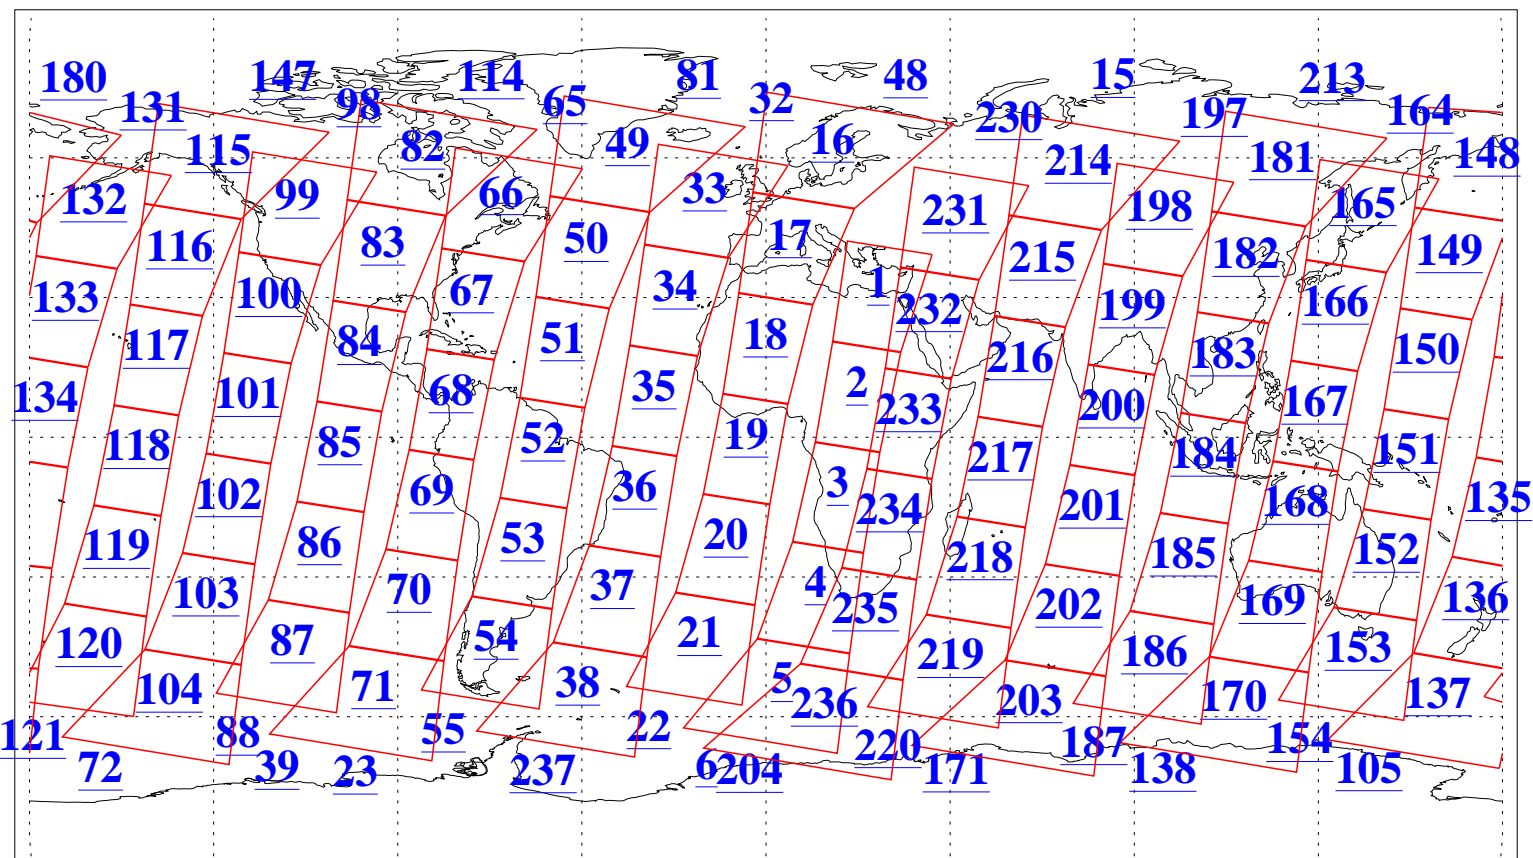

L1B Availability  
AMSU Granules: 240  
HSB Granules: 0  
AIRS Granules: 240

11 Dec 2008  
DoY 346  
Aqua Day 2413  
Granules: 1 to 120

Granules: 121 to 240

Legend: AMSU Available, HSB Available, AIRS Available

L1B Availability  
AMSU Granules: 240  
HSB Granules: 0  
AIRS Granules: 240

11 Dec 2008  
DoY 346  
Aqua Day 2413  
Ascending Granules

Descending Granules

Legend: AMSU Available, HSB Available, AIRS Available