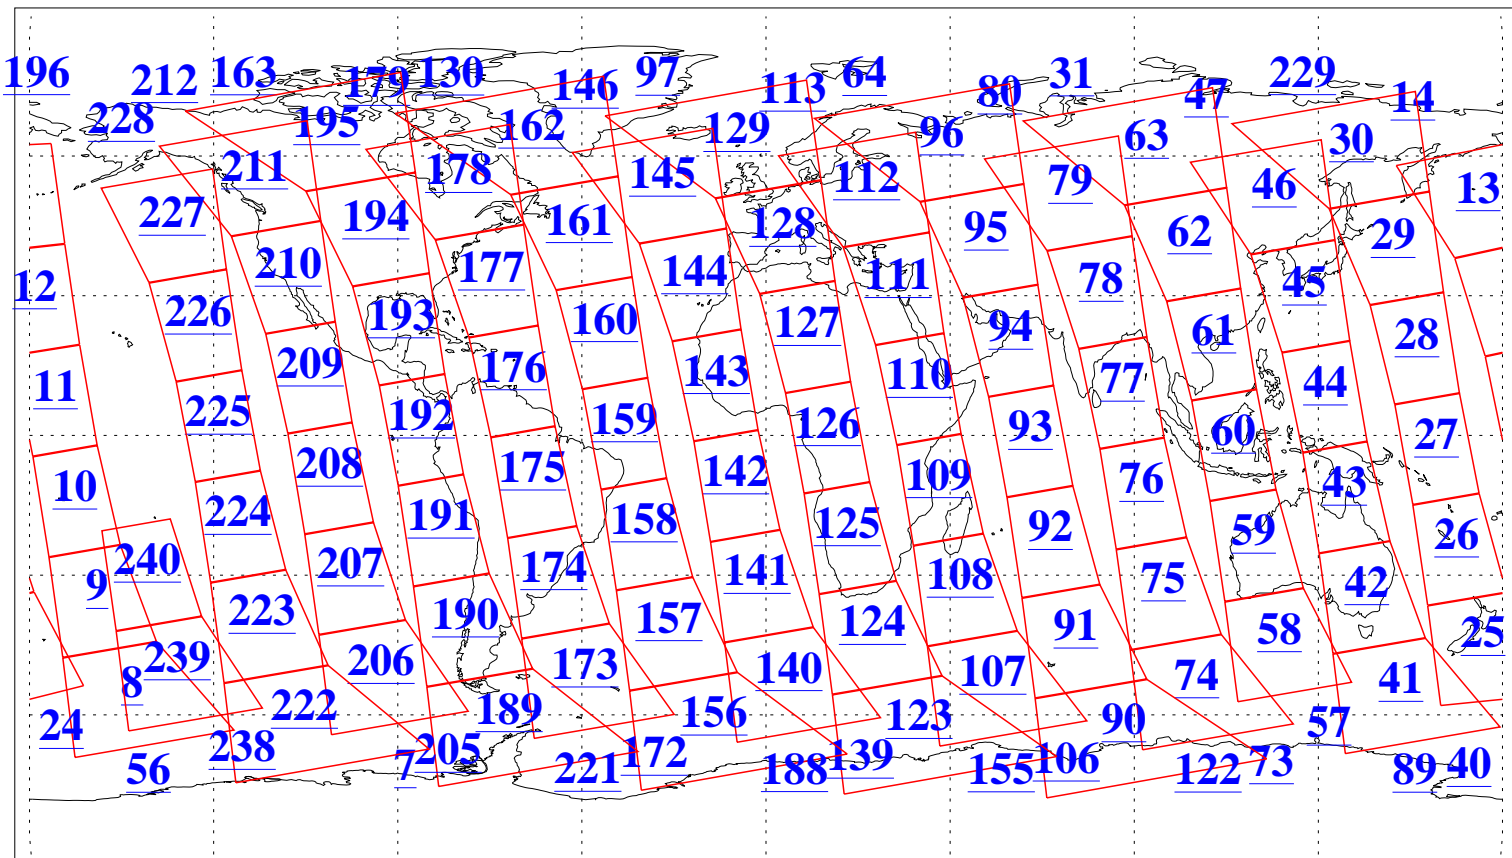

L1B Availability  
AMSU Granules: 240  
HSB Granules: 0  
AIRS Granules: 240

11 Dec 2008  
DoY 346  
Aqua Day 2413  
Granules: 1 to 120

Granules: 121 to 240

Legend: AMSU Available, HSB Available, AIRS Available

L1B Availability  
AMSU Granules: 240  
HSB Granules: 0  
AIRS Granules: 240

11 Dec 2008  
DoY 346  
Aqua Day 2413  
Ascending Granules

Descending Granules

Legend: AMSU Available, HSB Available, AIRS Available