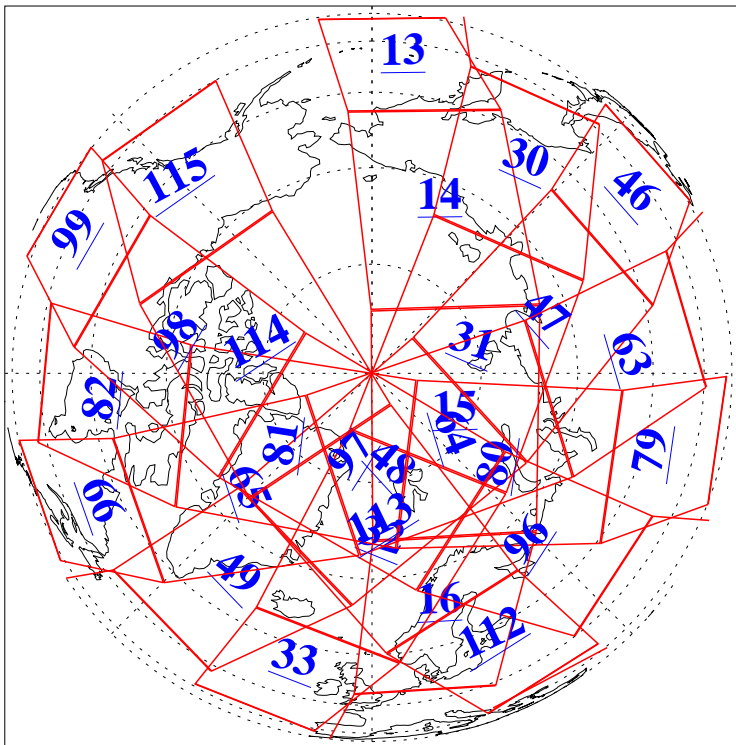

L1B Availability  
AMSU Granules: 240  
HSB Granules: 0  
AIRS Granules: 240

11 Dec 2008  
DoY 346  
Aqua Day 2413  
Granules: 1 to 120

Granules: 121 to 240

Legend: AMSU Available, HSB Available, AIRS Available

L1B Availability  
AMSU Granules: 240  
HSB Granules: 0  
AIRS Granules: 240

11 Dec 2008  
DoY 346  
Aqua Day 2413  
Ascending Granules

Descending Granules

Legend: AMSU Available, HSB Available, AIRS Available

### Northern Hemisphere Granules