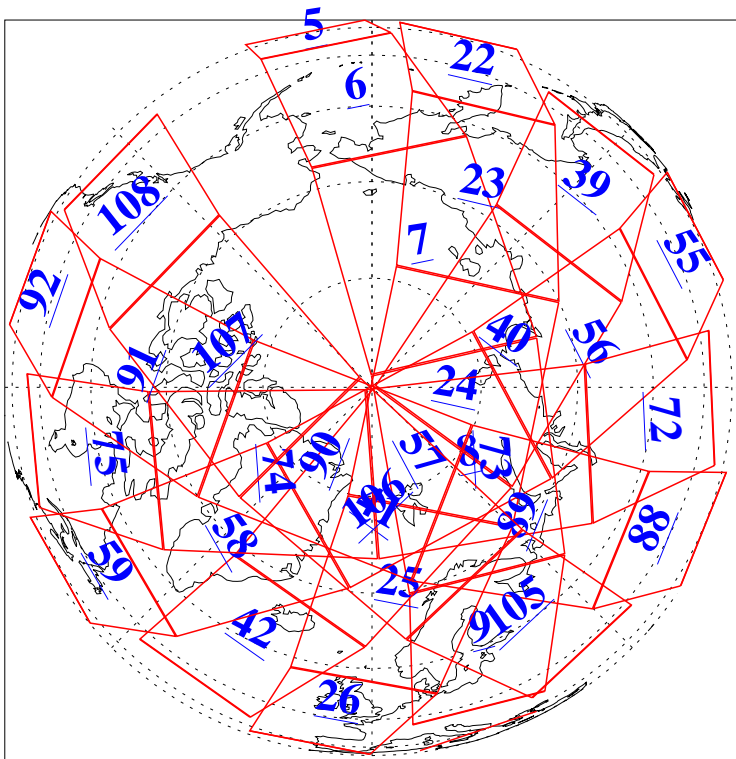

L1B Availability
AMSU Granules: 240
HSB Granules: 0
AIRS Granules: 236

10 Dec 2008
DoY 345
Aqua Day 2412
Granules: 1 to 120

Granules: 121 to 240

Legend: AMSU Available, HSB Available, AIRS Available

L1B Availability
AMSU Granules: 240
HSB Granules: 0
AIRS Granules: 236

10 Dec 2008
DoY 345
Aqua Day 2412

Ascending Granules

Descending Granules

Legend: AMSU Available, HSB Available, AIRS Available

L1B Availability
AMSU Granules: 240
HSB Granules: 0
AIRS Granules: 236

10 Dec 2008
DoY 345
Aqua Day 2412

Northern Hemisphere Granules

Southern Hemisphere Granules

Legend: AMSU Available, HSB Available, AIRS Available