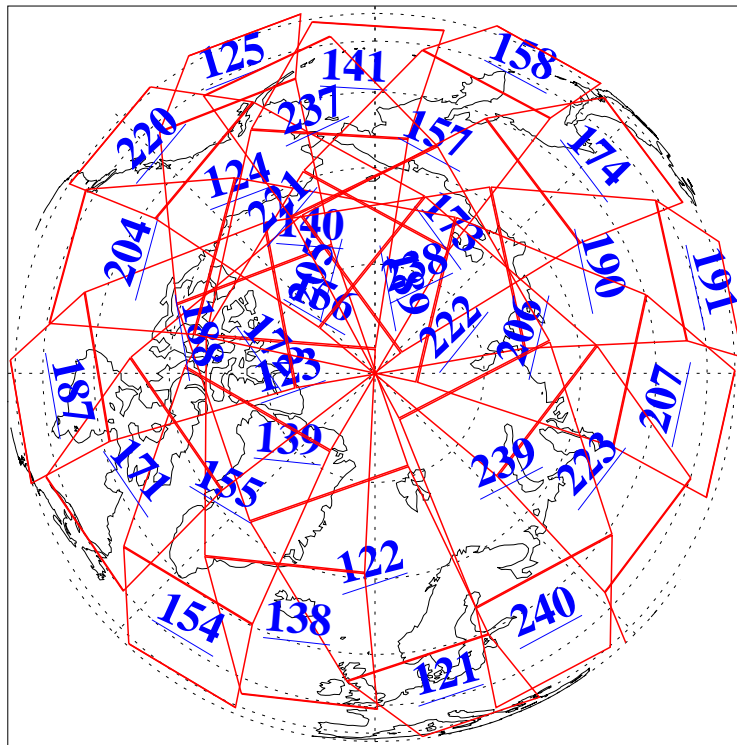

L1B Availability
AMSU Granules: 240
HSB Granules: 0
AIRS Granules: 236

10 Dec 2008
DoY 345
Aqua Day 2412
Granules: 1 to 120

Granules: 121 to 240

Legend: AMSU Available, HSB Available, AIRS Available

L1B Availability
AMSU Granules: 240
HSB Granules: 0
AIRS Granules: 236

10 Dec 2008
DoY 345
Aqua Day 2412

Ascending Granules

Descending Granules

Legend: AMSU Available, HSB Available, AIRS Available

L1B Availability
AMSU Granules: 240
HSB Granules: 0
AIRS Granules: 236

10 Dec 2008
DoY 345
Aqua Day 2412

Northern Hemisphere Granules

Southern Hemisphere Granules

Legend: AMSU Available, HSB Available, AIRS Available