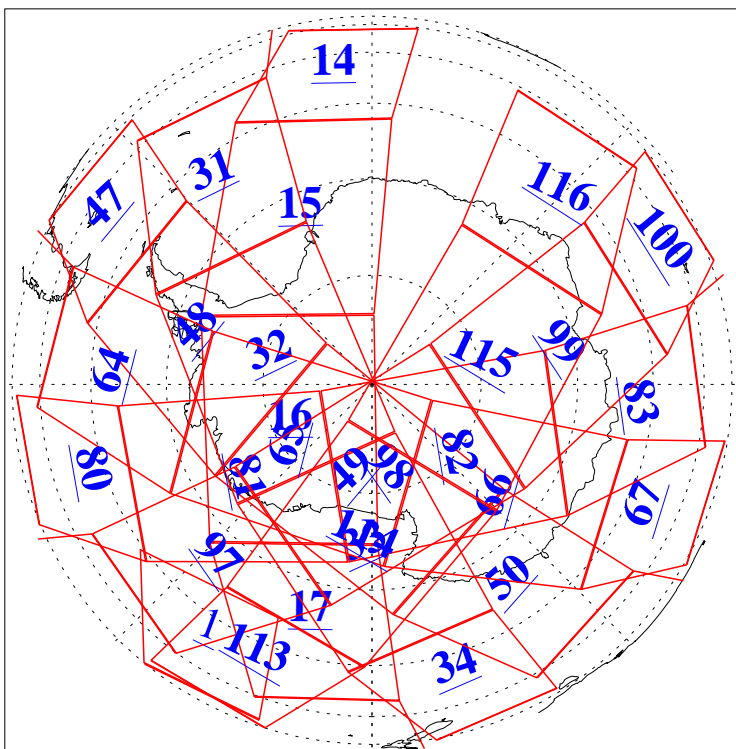

L1B Availability
AMSU Granules: 240
HSB Granules: 0
AIRS Granules: 236

10 Dec 2008
DoY 345
Aqua Day 2412
Granules: 1 to 120

Granules: 121 to 240

Legend: AMSU Available, HSB Available, AIRS Available

L1B Availability
AMSU Granules: 240
HSB Granules: 0
AIRS Granules: 236

10 Dec 2008
DoY 345
Aqua Day 2412

Ascending Granules

Descending Granules

Legend: AMSU Available, HSB Available, AIRS Available

L1B Availability
AMSU Granules: 240
HSB Granules: 0
AIRS Granules: 236

10 Dec 2008
DoY 345
Aqua Day 2412

Northern Hemisphere Granules

Southern Hemisphere Granules

Legend: AMSU Available, HSB Available, AIRS Available