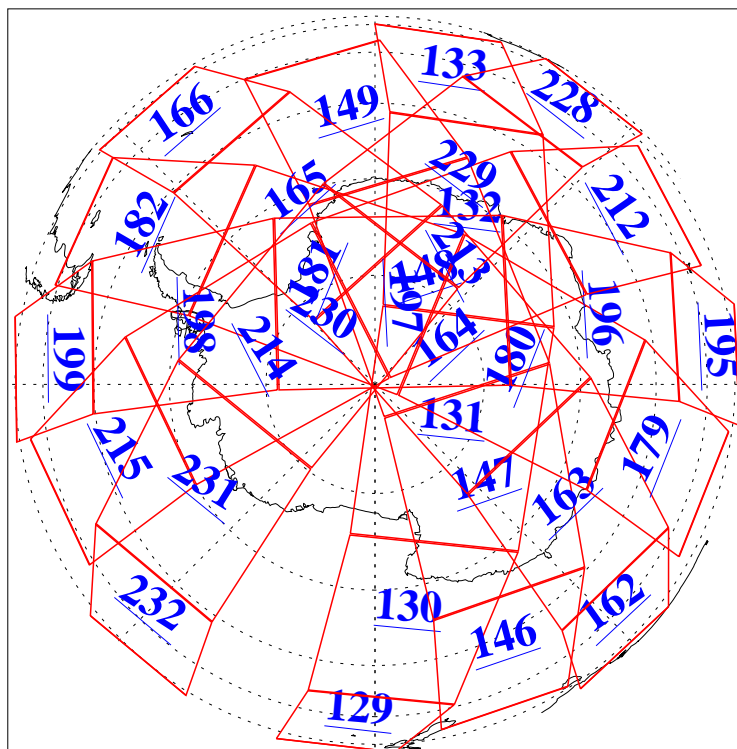

10 Dec 2008
DoY 345
Aqua Day 2412

Ascending Granules

Descending Granules

Legend: AMSU Available, HSB Available, AIRS Available

L1B Availability
AMSU Granules: 240
HSB Granules: 0
AIRS Granules: 236

10 Dec 2008
DoY 345
Aqua Day 2412

Northern Hemisphere Granules

Southern Hemisphere Granules

Legend: AMSU Available, HSB Available, AIRS Available