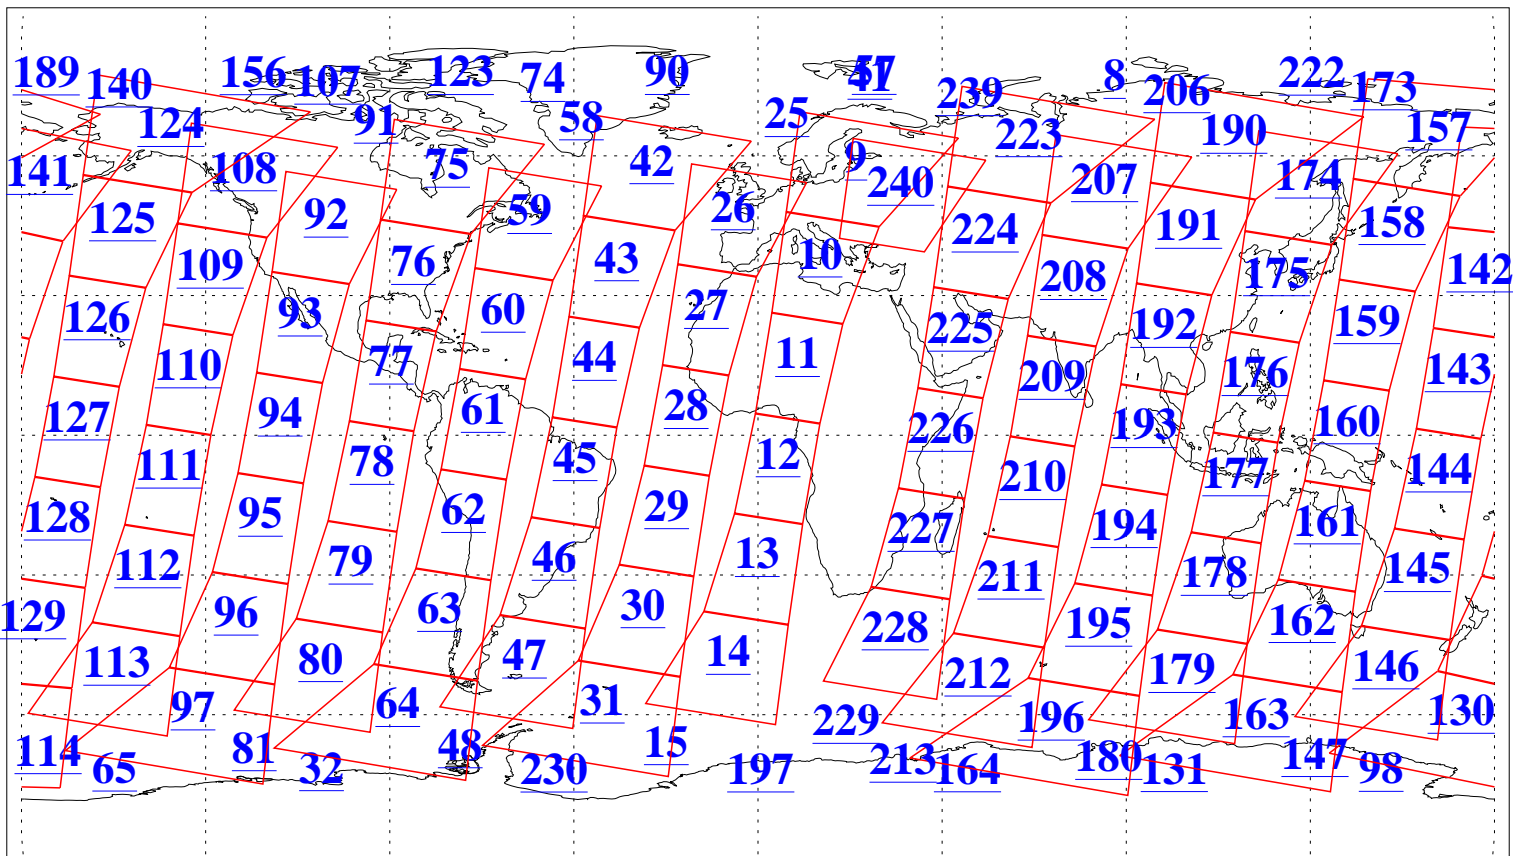

L1B Availability
AMSU Granules: 240
HSB Granules: 0
AIRS Granules: 236

10 Dec 2008
DoY 345
Aqua Day 2412
Granules: 1 to 120

Granules: 121 to 240

Legend: AMSU Available, HSB Available, AIRS Available

L1B Availability
AMSU Granules: 240
HSB Granules: 0
AIRS Granules: 236

10 Dec 2008
DoY 345
Aqua Day 2412

Ascending Granules

Descending Granules

Legend: AMSU Available, HSB Available, AIRS Available

L1B Availability
AMSU Granules: 240
HSB Granules: 0
AIRS Granules: 236

10 Dec 2008
DoY 345
Aqua Day 2412

Northern Hemisphere Granules

Southern Hemisphere Granules

Legend: AMSU Available, HSB Available, AIRS Available