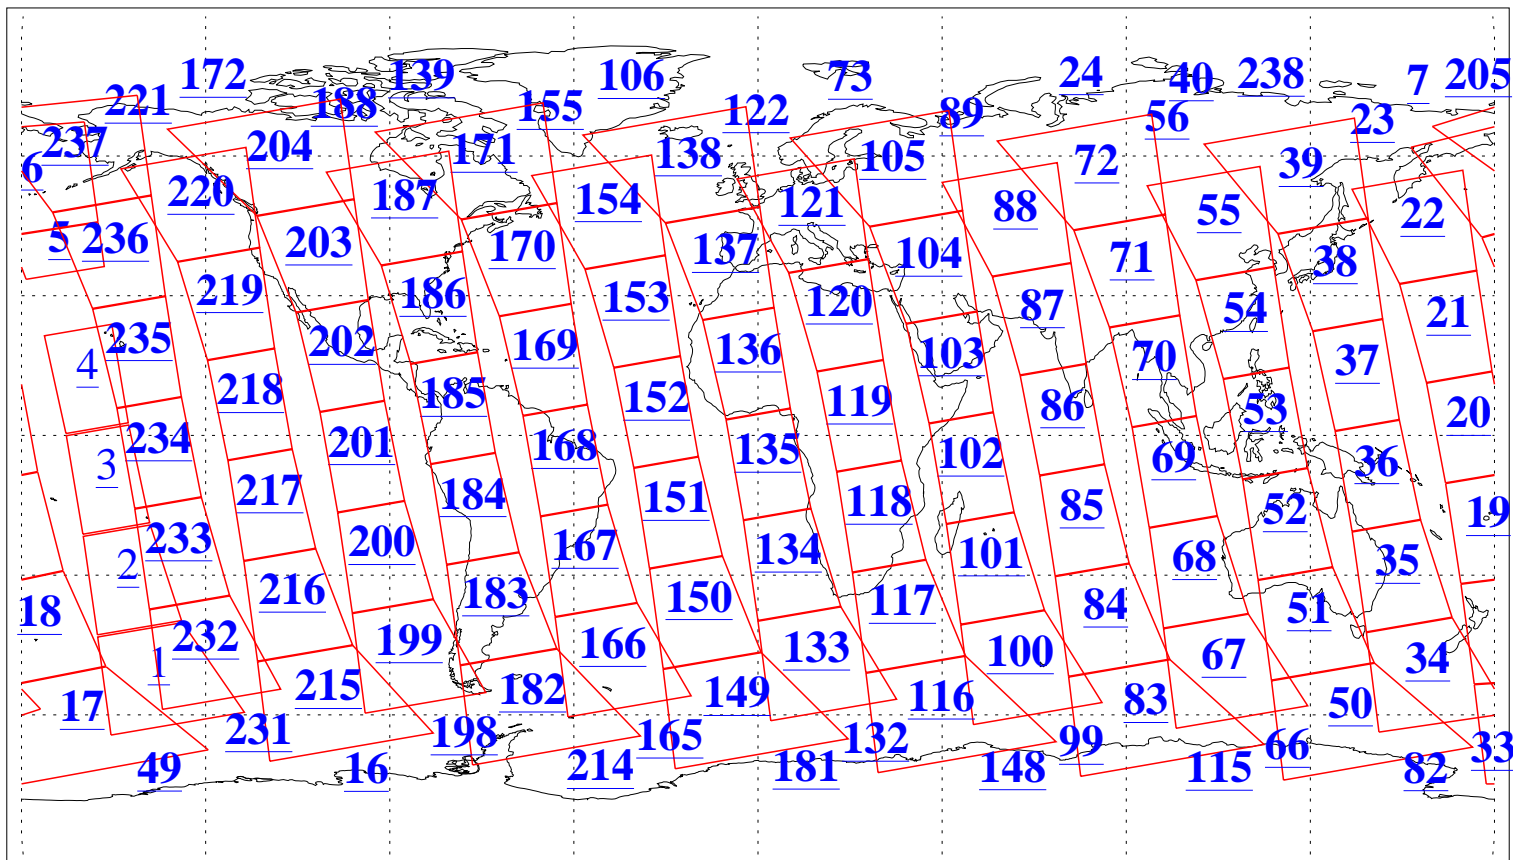

L1B Availability
AMSU Granules: 240
HSB Granules: 0
AIRS Granules: 236

10 Dec 2008
DoY 345
Aqua Day 2412
Granules: 1 to 120

Granules: 121 to 240

Legend: AMSU Available, HSB Available, AIRS Available

L1B Availability
AMSU Granules: 240
HSB Granules: 0
AIRS Granules: 236

10 Dec 2008
DoY 345
Aqua Day 2412

Ascending Granules

Descending Granules

Legend: AMSU Available, HSB Available, AIRS Available

L1B Availability
AMSU Granules: 240
HSB Granules: 0
AIRS Granules: 236

10 Dec 2008
DoY 345
Aqua Day 2412

Northern Hemisphere Granules

Southern Hemisphere Granules

Legend: AMSU Available, HSB Available, AIRS Available