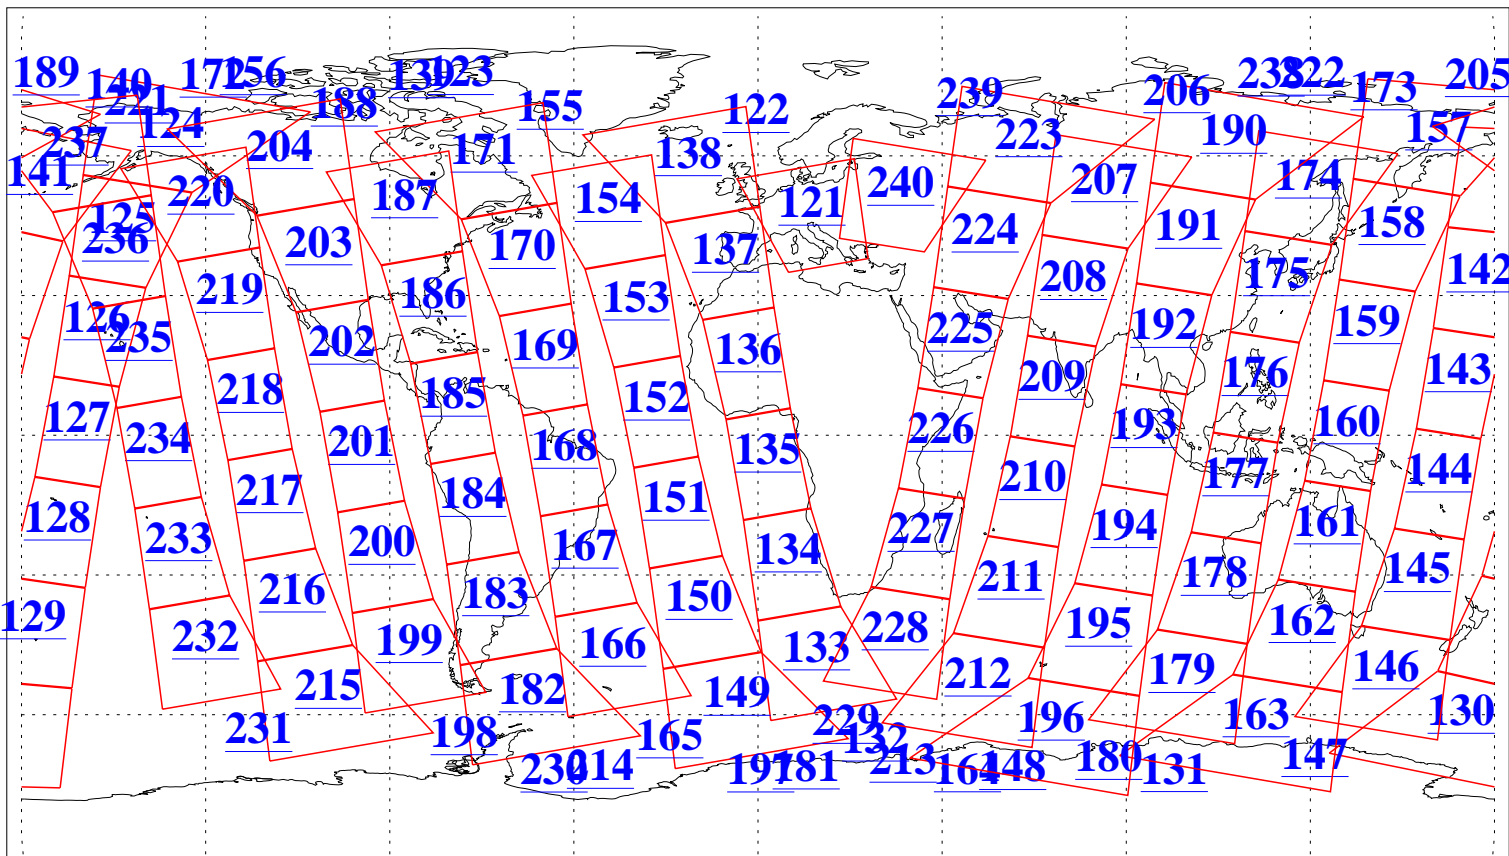

L1B Availability
AMSU Granules: 240
HSB Granules: 0
AIRS Granules: 236

10 Dec 2008
DoY 345
Aqua Day 2412
Granules: 1 to 120

Granules: 121 to 240

Legend: AMSU Available, HSB Available, AIRS Available

L1B Availability
AMSU Granules: 240
HSB Granules: 0
AIRS Granules: 236

10 Dec 2008
DoY 345
Aqua Day 2412

Ascending Granules

Descending Granules

Legend: AMSU Available, HSB Available, AIRS Available

L1B Availability
AMSU Granules: 240
HSB Granules: 0
AIRS Granules: 236

10 Dec 2008
DoY 345
Aqua Day 2412

Northern Hemisphere Granules

Southern Hemisphere Granules

Legend: AMSU Available, HSB Available, AIRS Available