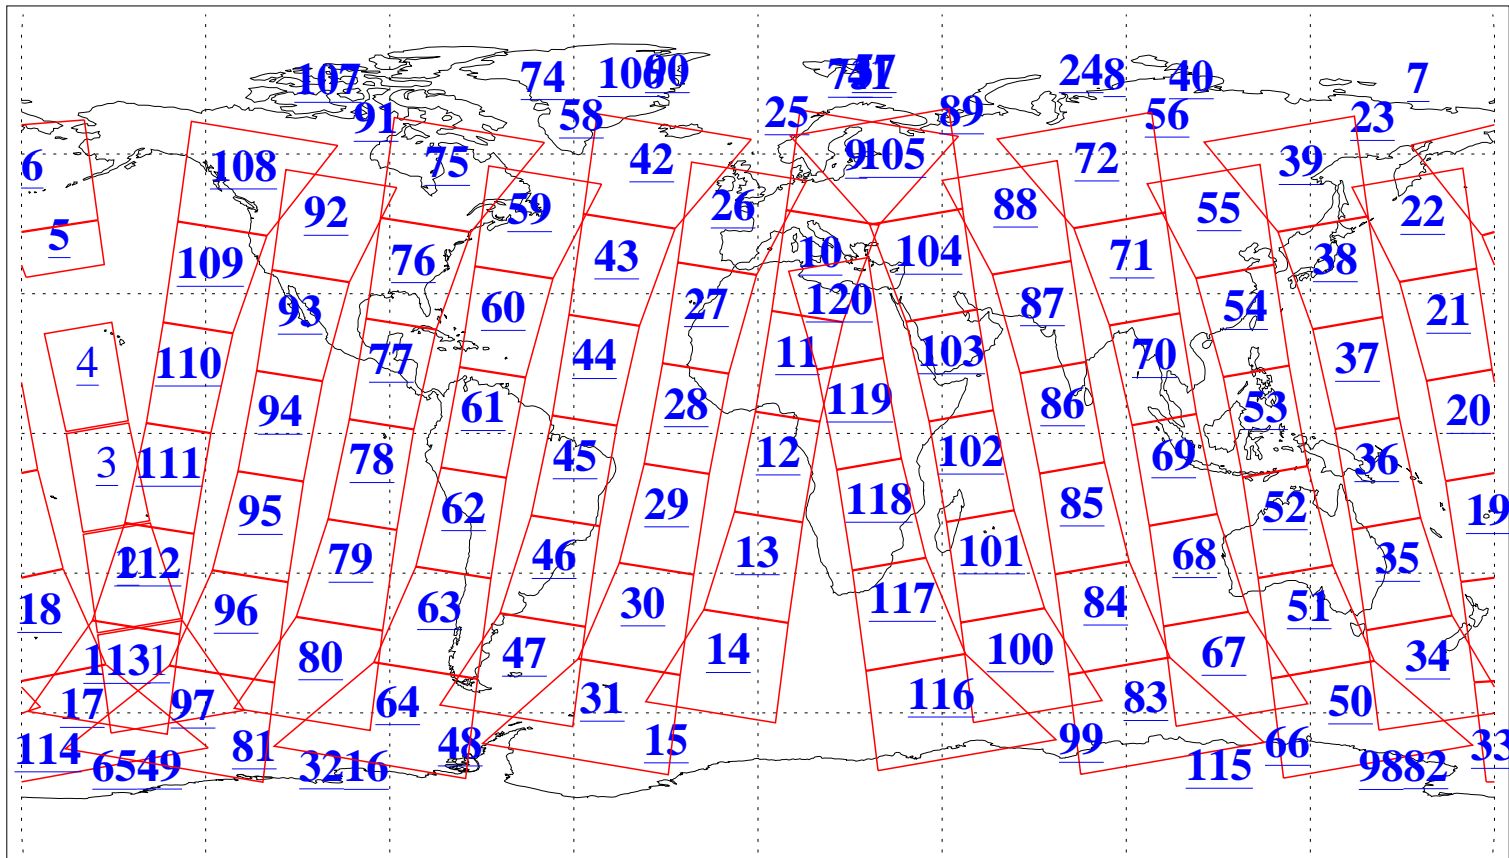

L1B Availability
AMSU Granules: 240
HSB Granules: 0
AIRS Granules: 236

10 Dec 2008
DoY 345
Aqua Day 2412
Granules: 1 to 120

Granules: 121 to 240

Legend: AMSU Available, HSB Available, AIRS Available

L1B Availability
AMSU Granules: 240
HSB Granules: 0
AIRS Granules: 236

10 Dec 2008
DoY 345
Aqua Day 2412

Ascending Granules

Descending Granules

Legend: AMSU Available, HSB Available, AIRS Available

L1B Availability
AMSU Granules: 240
HSB Granules: 0
AIRS Granules: 236

10 Dec 2008
DoY 345
Aqua Day 2412

Northern Hemisphere Granules

Southern Hemisphere Granules

Legend: AMSU Available, HSB Available, AIRS Available