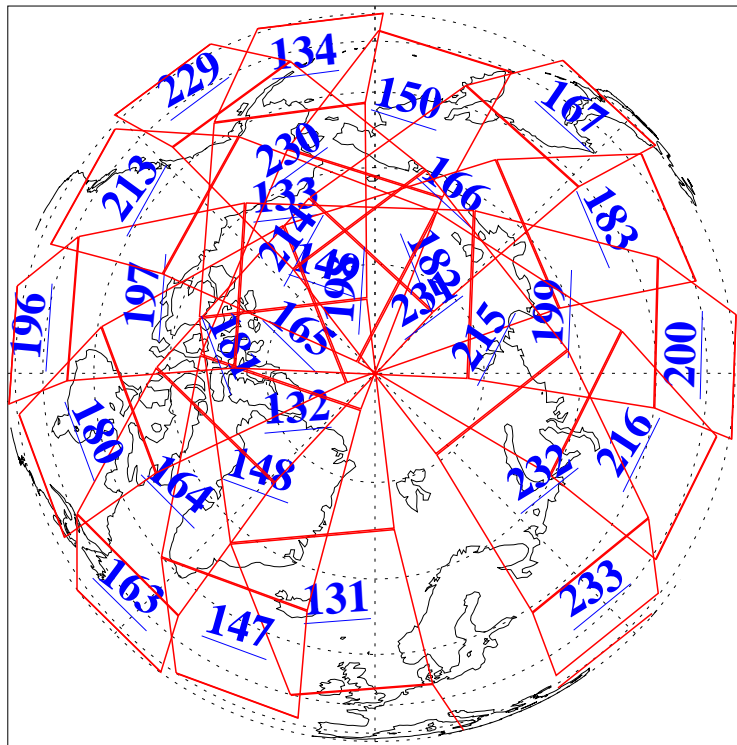

L1B Availability
AMSU Granules: 240
HSB Granules: 0
AIRS Granules: 233

9 Dec 2008
DoY 344
Aqua Day 2411
Granules: 1 to 120

Granules: 121 to 240

Legend: AMSU Available, HSB Available, AIRS Available

L1B Availability
AMSU Granules: 240
HSB Granules: 0
AIRS Granules: 233

9 Dec 2008
DoY 344
Aqua Day 2411

Ascending Granules

Descending Granules

Legend: AMSU Available, HSB Available, AIRS Available

L1B Availability
 AMSU Granules: 240
 HSB Granules: 0
 AIRS Granules: 233

9 Dec 2008
 DoY 344
 Aqua Day 2411

Northern Hemisphere Granules

Southern Hemisphere Granules

Legend: AMSU Available, HSB Available, AIRS Available