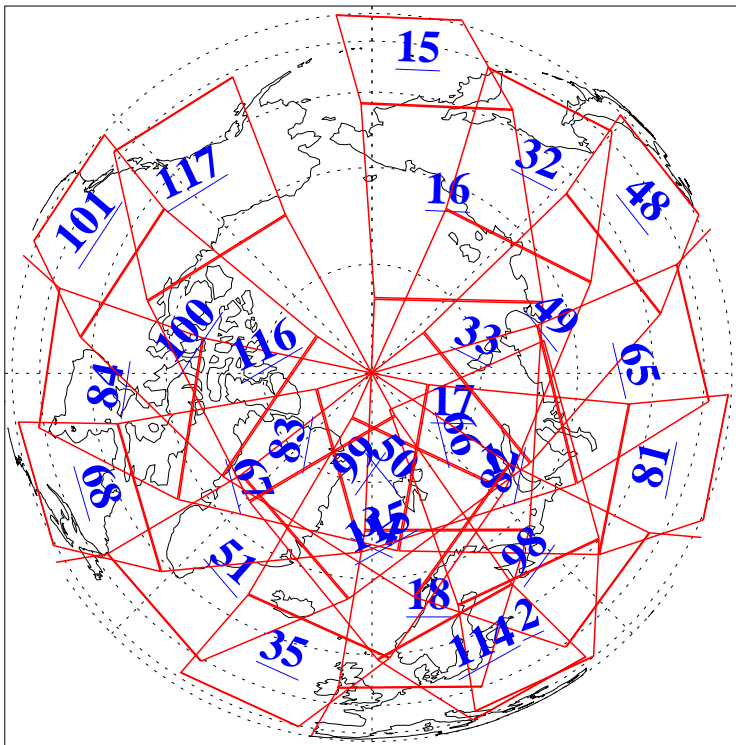

L1B Availability
AMSU Granules: 240
HSB Granules: 0
AIRS Granules: 233

9 Dec 2008
DoY 344
Aqua Day 2411
Granules: 1 to 120

Granules: 121 to 240

Legend: AMSU Available, HSB Available, AIRS Available

L1B Availability
AMSU Granules: 240
HSB Granules: 0
AIRS Granules: 233

9 Dec 2008
DoY 344
Aqua Day 2411

Ascending Granules

Descending Granules

Legend: AMSU Available, HSB Available, AIRS Available

L1B Availability
 AMSU Granules: 240
 HSB Granules: 0
 AIRS Granules: 233

9 Dec 2008
 DoY 344
 Aqua Day 2411

Northern Hemisphere Granules

Southern Hemisphere Granules

Legend: AMSU Available, HSB Available, AIRS Available