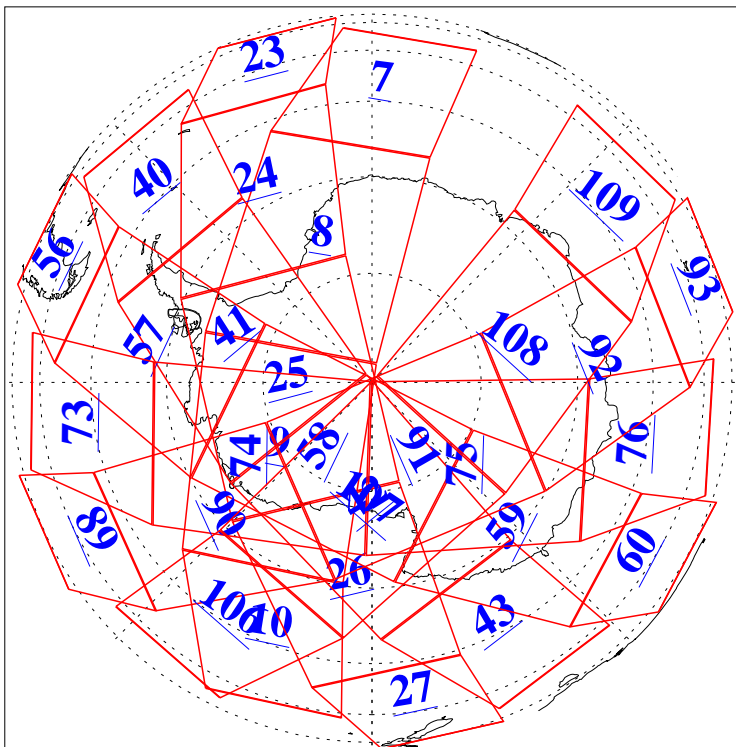

L1B Availability
AMSU Granules: 240
HSB Granules: 0
AIRS Granules: 233

9 Dec 2008
DoY 344
Aqua Day 2411
Granules: 1 to 120

Granules: 121 to 240

Legend: AMSU Available, HSB Available, AIRS Available

L1B Availability
AMSU Granules: 240
HSB Granules: 0
AIRS Granules: 233

9 Dec 2008
DoY 344
Aqua Day 2411

Ascending Granules

Descending Granules

Legend: AMSU Available, HSB Available, AIRS Available

L1B Availability
 AMSU Granules: 240
 HSB Granules: 0
 AIRS Granules: 233

9 Dec 2008
 DoY 344
 Aqua Day 2411

Northern Hemisphere Granules

Southern Hemisphere Granules

Legend: AMSU Available, HSB Available, AIRS Available