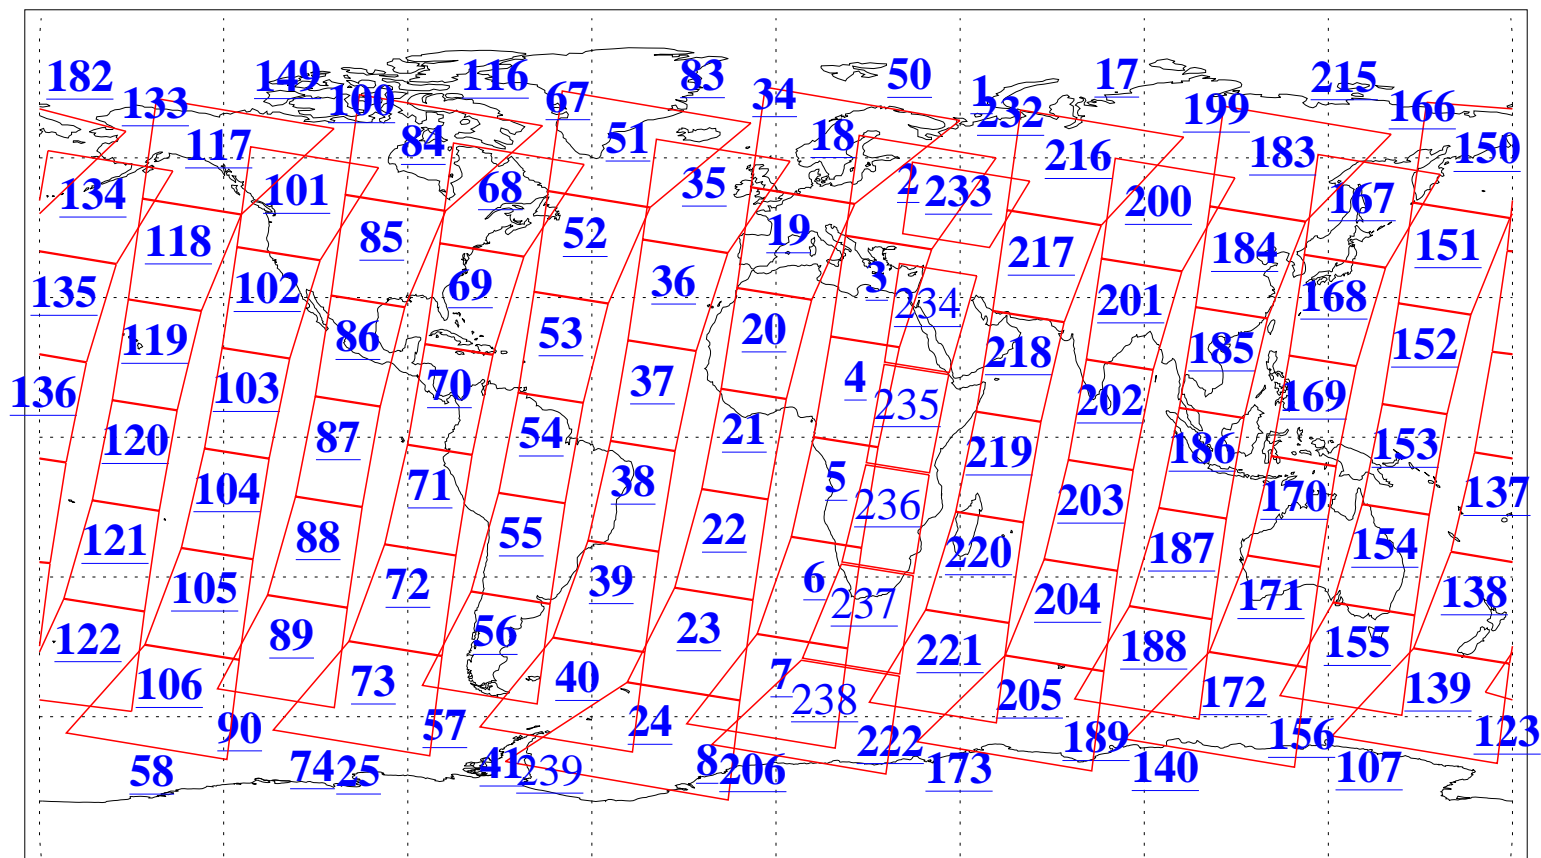

L1B Availability
AMSU Granules: 240
HSB Granules: 0
AIRS Granules: 233

9 Dec 2008
DoY 344
Aqua Day 2411
Granules: 1 to 120

Granules: 121 to 240

Legend: AMSU Available, HSB Available, AIRS Available

L1B Availability
AMSU Granules: 240
HSB Granules: 0
AIRS Granules: 233

9 Dec 2008
DoY 344
Aqua Day 2411

Ascending Granules

Descending Granules

Legend: AMSU Available, HSB Available, AIRS Available

L1B Availability
 AMSU Granules: 240
 HSB Granules: 0
 AIRS Granules: 233

9 Dec 2008
 DoY 344
 Aqua Day 2411

Northern Hemisphere Granules

Southern Hemisphere Granules

Legend: AMSU Available, HSB Available, AIRS Available