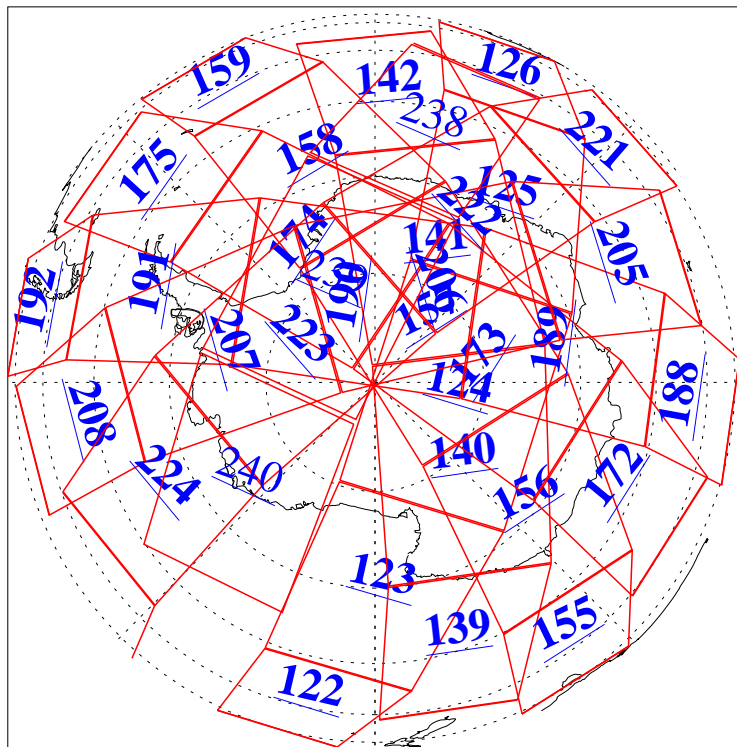

L1B Availability
AMSU Granules: 240
HSB Granules: 0
AIRS Granules: 233

9 Dec 2008
DoY 344
Aqua Day 2411
Granules: 1 to 120

Granules: 121 to 240

Legend: AMSU Available, HSB Available, AIRS Available

L1B Availability
AMSU Granules: 240
HSB Granules: 0
AIRS Granules: 233

9 Dec 2008
DoY 344
Aqua Day 2411

Ascending Granules

Descending Granules

Legend: AMSU Available, HSB Available, AIRS Available

L1B Availability
 AMSU Granules: 240
 HSB Granules: 0
 AIRS Granules: 233

9 Dec 2008
 DoY 344
 Aqua Day 2411

Northern Hemisphere Granules

Southern Hemisphere Granules

Legend: AMSU Available, HSB Available, AIRS Available