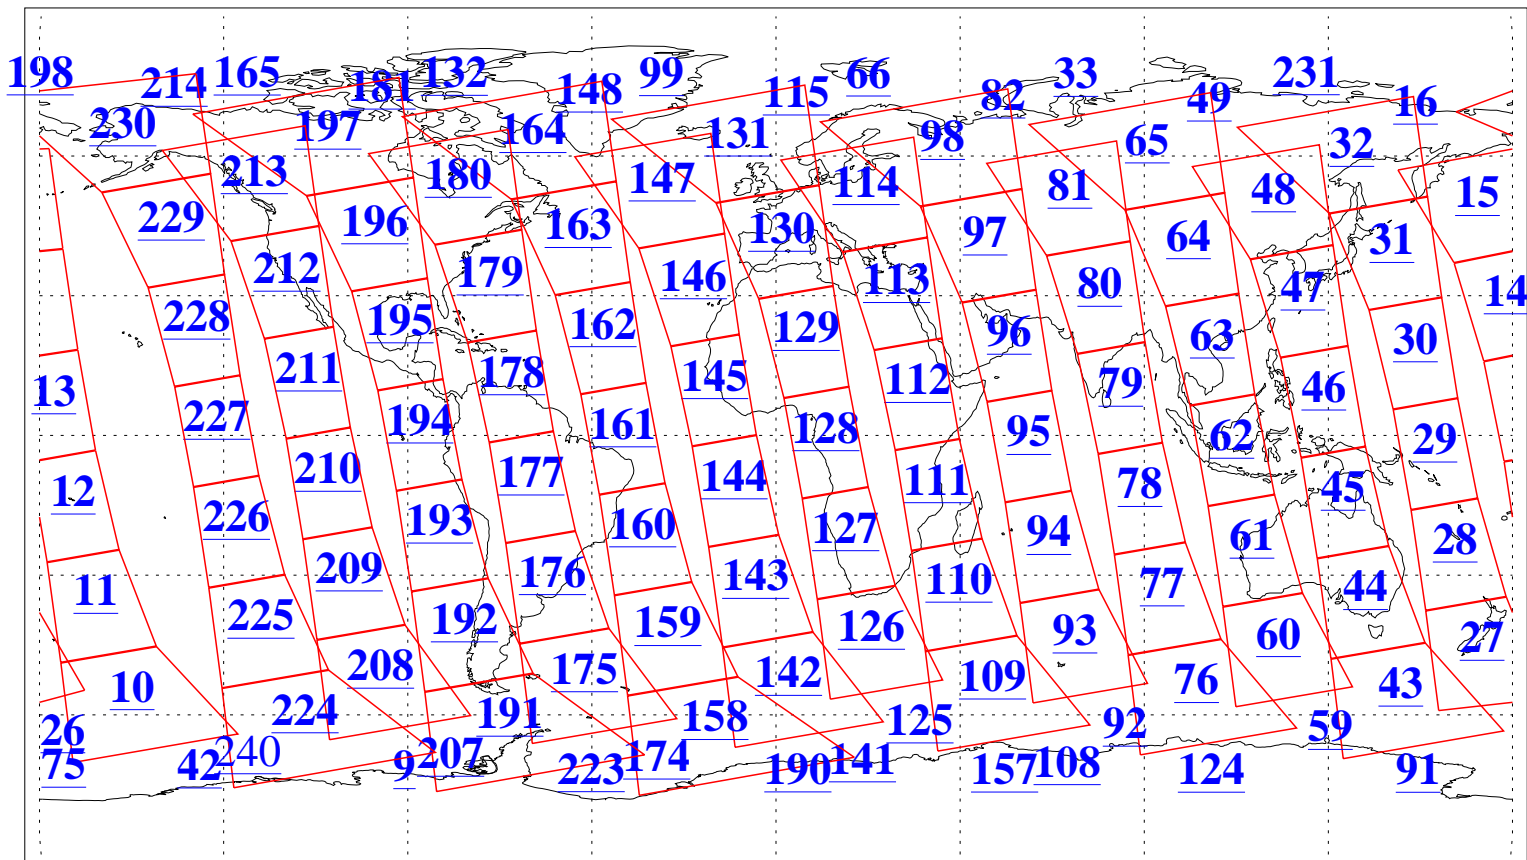

L1B Availability
AMSU Granules: 240
HSB Granules: 0
AIRS Granules: 233

9 Dec 2008
DoY 344
Aqua Day 2411
Granules: 1 to 120

Granules: 121 to 240

Legend: AMSU Available, HSB Available, AIRS Available

L1B Availability
AMSU Granules: 240
HSB Granules: 0
AIRS Granules: 233

9 Dec 2008
DoY 344
Aqua Day 2411

Ascending Granules

Descending Granules

Legend: AMSU Available, HSB Available, AIRS Available

L1B Availability
 AMSU Granules: 240
 HSB Granules: 0
 AIRS Granules: 233

9 Dec 2008
 DoY 344
 Aqua Day 2411

Northern Hemisphere Granules

Southern Hemisphere Granules

Legend: AMSU Available, HSB Available, AIRS Available