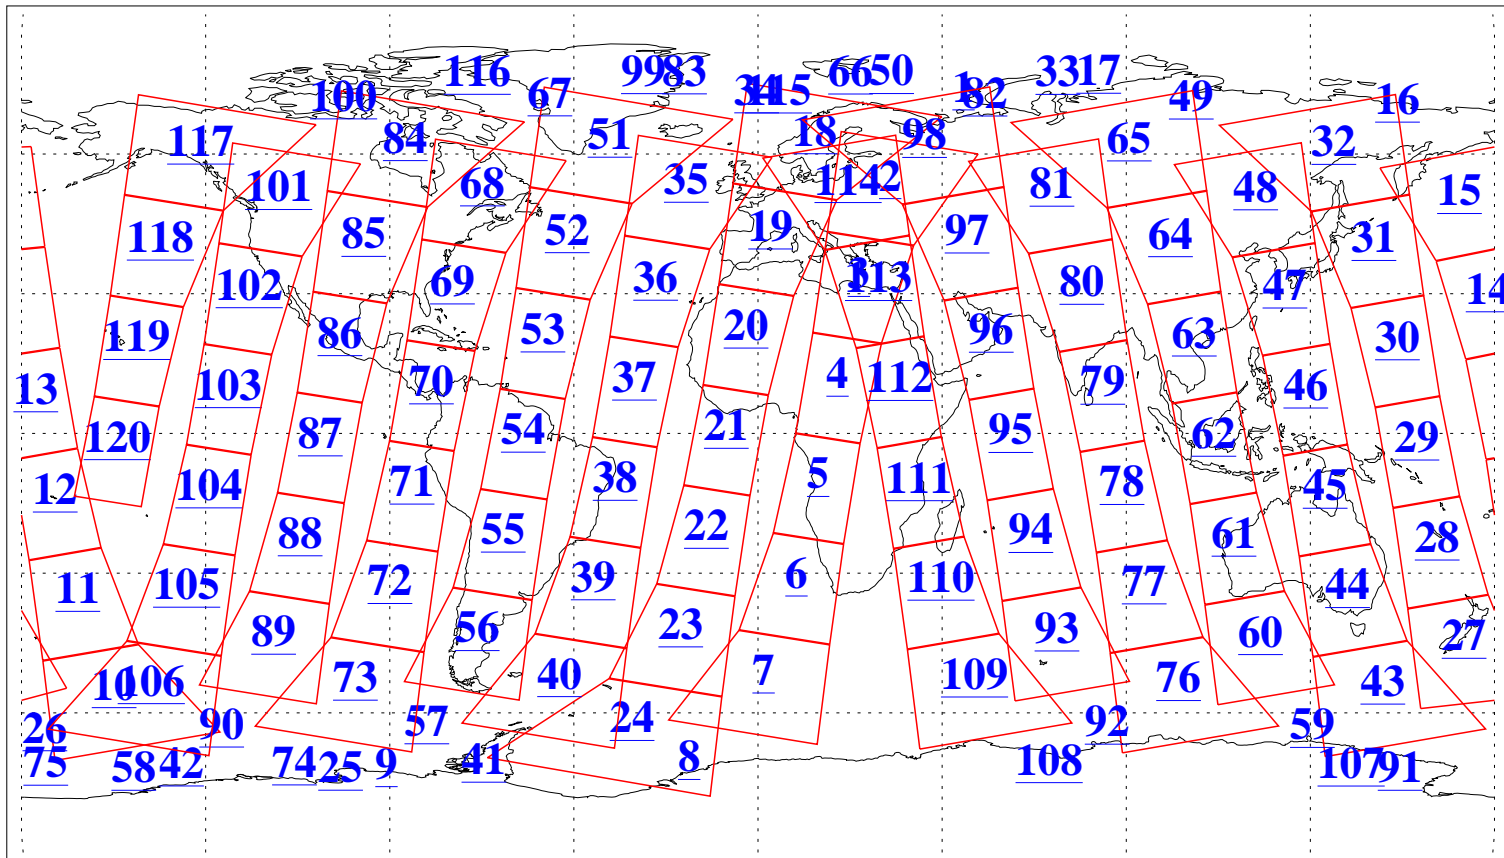

L1B Availability
AMSU Granules: 240
HSB Granules: 0
AIRS Granules: 233

9 Dec 2008
DoY 344
Aqua Day 2411
Granules: 1 to 120

Granules: 121 to 240

Legend: AMSU Available, HSB Available, AIRS Available

L1B Availability
AMSU Granules: 240
HSB Granules: 0
AIRS Granules: 233

9 Dec 2008
DoY 344
Aqua Day 2411

Ascending Granules

Descending Granules

Legend: AMSU Available, HSB Available, AIRS Available

L1B Availability
 AMSU Granules: 240
 HSB Granules: 0
 AIRS Granules: 233

9 Dec 2008
 DoY 344
 Aqua Day 2411

Northern Hemisphere Granules

Southern Hemisphere Granules

Legend: AMSU Available, HSB Available, AIRS Available