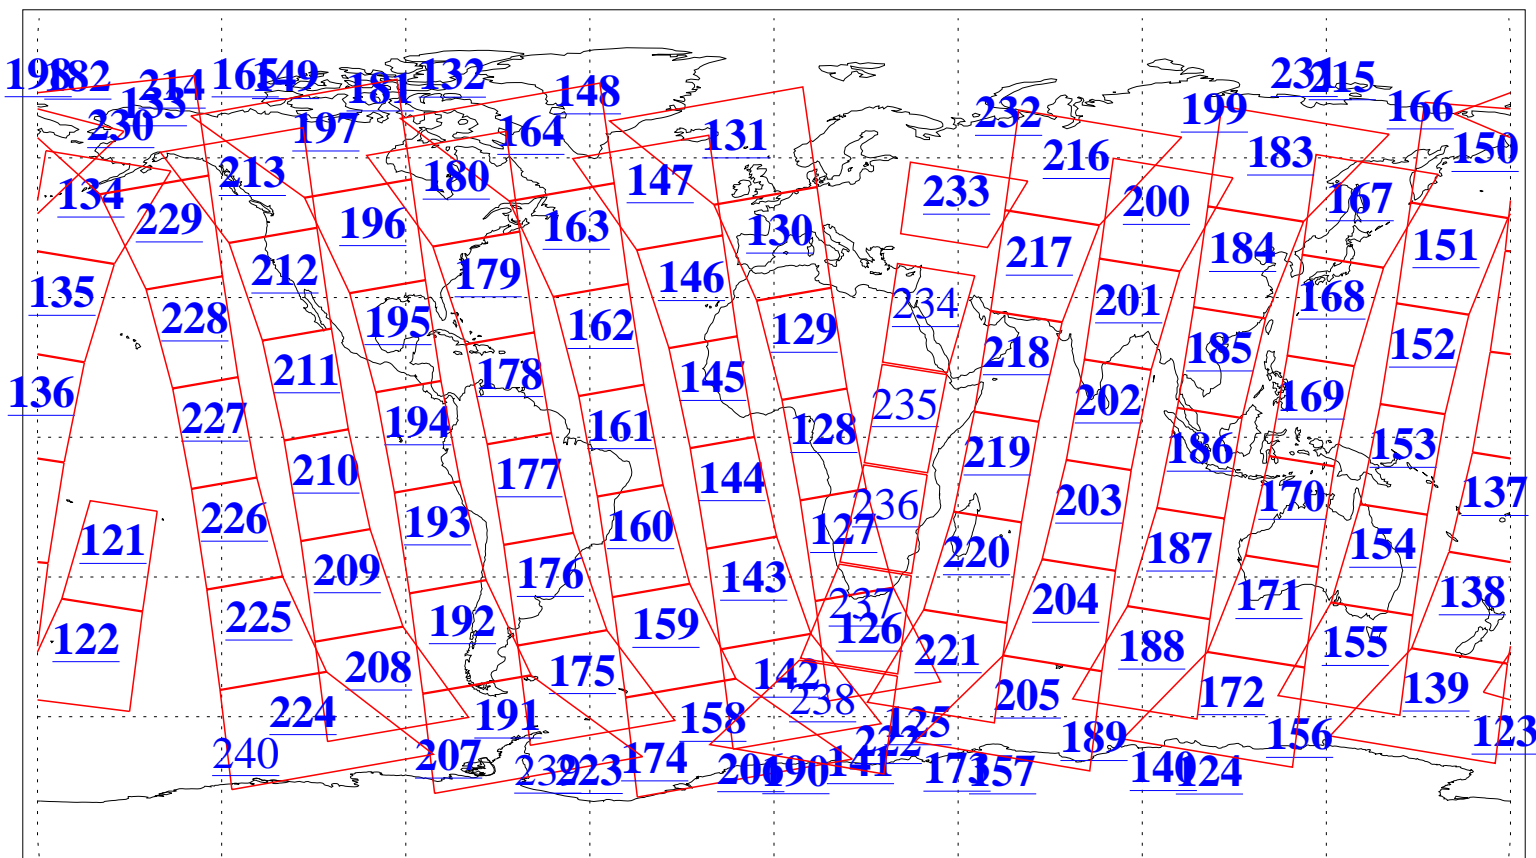

L1B Availability
AMSU Granules: 240
HSB Granules: 0
AIRS Granules: 233

9 Dec 2008
DoY 344
Aqua Day 2411
Granules: 1 to 120

Granules: 121 to 240

Legend: AMSU Available, HSB Available, AIRS Available

L1B Availability
AMSU Granules: 240
HSB Granules: 0
AIRS Granules: 233

9 Dec 2008
DoY 344
Aqua Day 2411

Ascending Granules

Descending Granules

Legend: AMSU Available, HSB Available, AIRS Available

L1B Availability
 AMSU Granules: 240
 HSB Granules: 0
 AIRS Granules: 233

9 Dec 2008
 DoY 344
 Aqua Day 2411

Northern Hemisphere Granules

Southern Hemisphere Granules

Legend: AMSU Available, HSB Available, AIRS Available