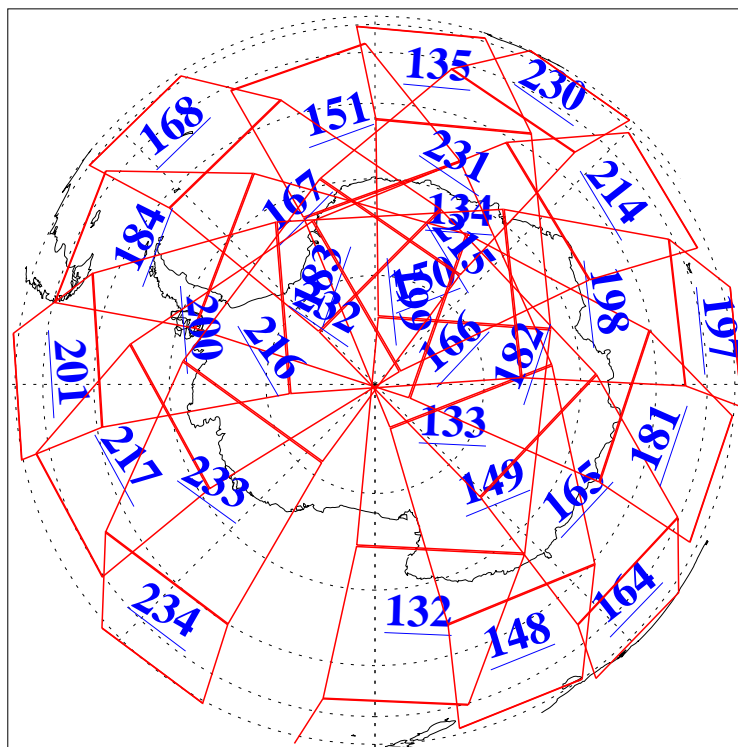

L1B Availability
AMSU Granules: 240
HSB Granules: 0
AIRS Granules: 238

8 Dec 2008
DoY 343
Aqua Day 2410
Granules: 1 to 120

Granules: 121 to 240

Legend: AMSU Available, HSB Available, AIRS Available

L1B Availability
AMSU Granules: 240
HSB Granules: 0
AIRS Granules: 238

8 Dec 2008
DoY 343
Aqua Day 2410

Ascending Granules

Descending Granules

Legend: AMSU Available, HSB Available, AIRS Available

L1B Availability
 AMSU Granules: 240
 HSB Granules: 0
 AIRS Granules: 238

8 Dec 2008
 DoY 343
 Aqua Day 2410

Northern Hemisphere Granules

Southern Hemisphere Granules

Legend: AMSU Available, HSB Available, AIRS Available