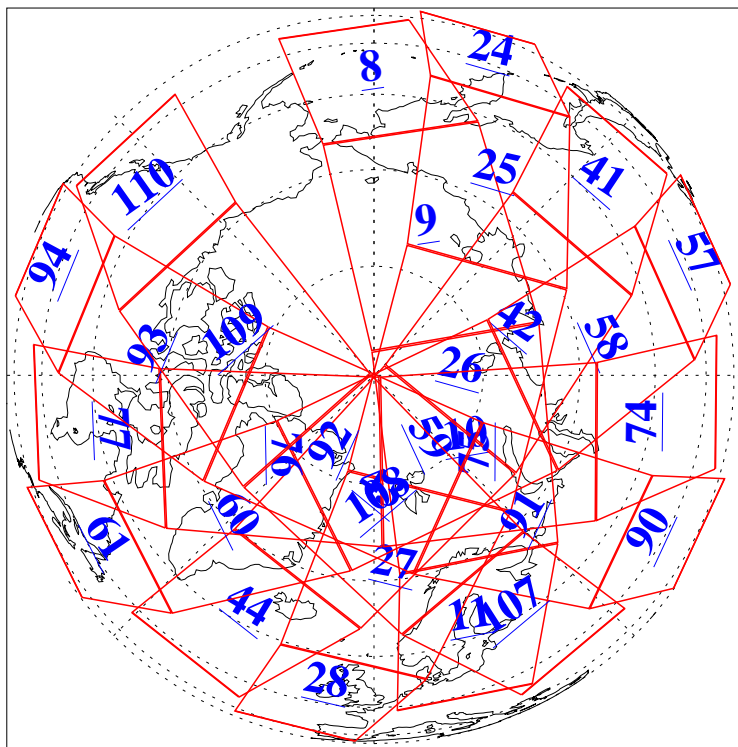

L1B Availability
AMSU Granules: 240
HSB Granules: 0
AIRS Granules: 238

8 Dec 2008
DoY 343
Aqua Day 2410
Granules: 1 to 120

Granules: 121 to 240

Legend: AMSU Available, HSB Available, AIRS Available

L1B Availability
AMSU Granules: 240
HSB Granules: 0
AIRS Granules: 238

8 Dec 2008
DoY 343
Aqua Day 2410

Ascending Granules

Descending Granules

Legend: AMSU Available, HSB Available, AIRS Available

L1B Availability
 AMSU Granules: 240
 HSB Granules: 0
 AIRS Granules: 238

8 Dec 2008
 DoY 343
 Aqua Day 2410

Northern Hemisphere Granules

Southern Hemisphere Granules

Legend: AMSU Available, HSB Available, AIRS Available