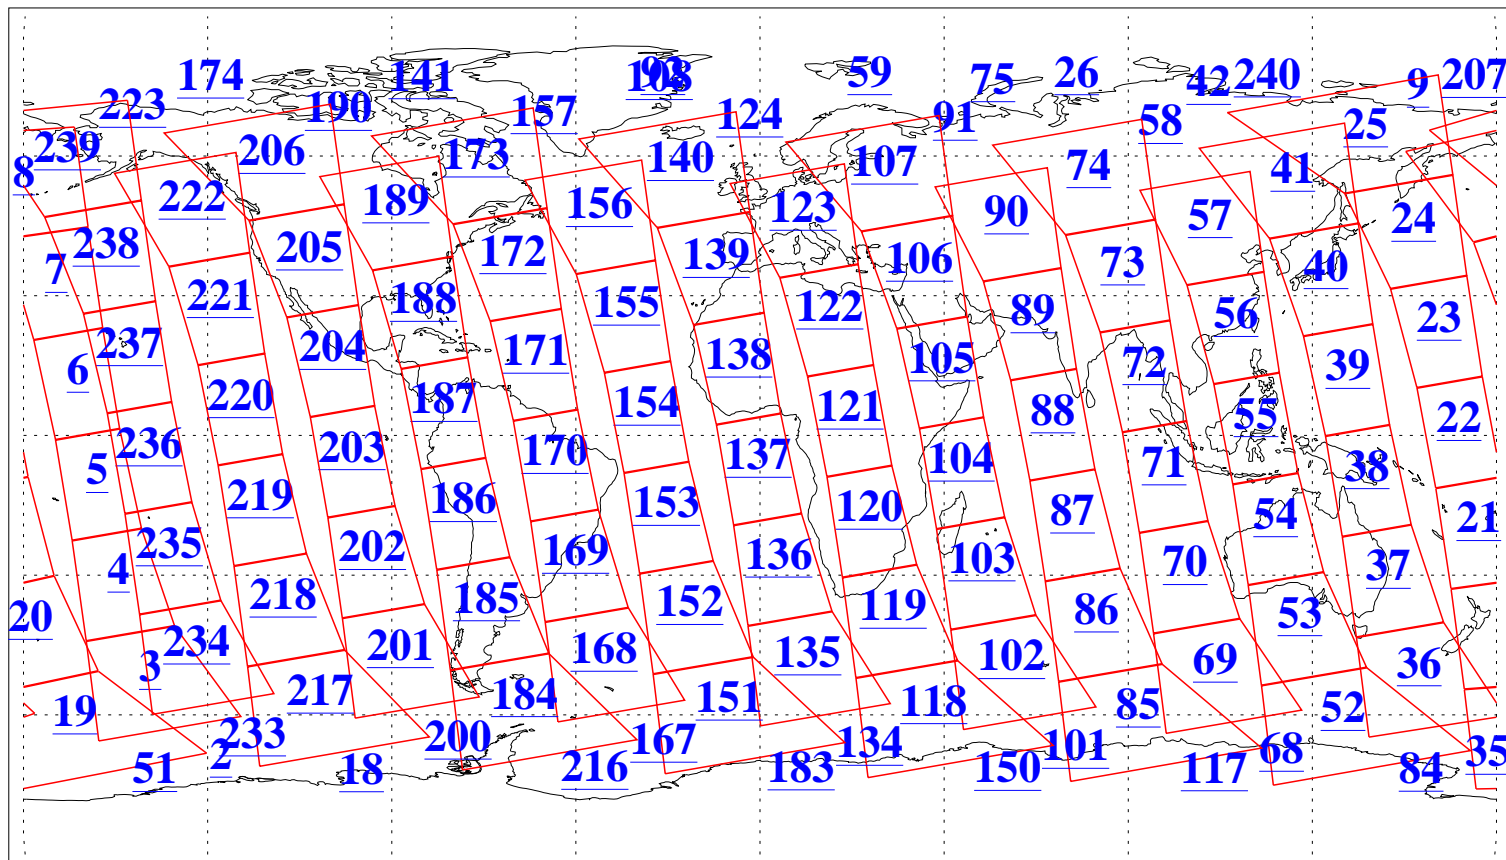

L1B Availability
AMSU Granules: 240
HSB Granules: 0
AIRS Granules: 238

8 Dec 2008
DoY 343
Aqua Day 2410
Granules: 1 to 120

Granules: 121 to 240

Legend: AMSU Available, HSB Available, AIRS Available

L1B Availability
AMSU Granules: 240
HSB Granules: 0
AIRS Granules: 238

8 Dec 2008
DoY 343
Aqua Day 2410

Ascending Granules

Descending Granules

Legend: AMSU Available, HSB Available, AIRS Available

L1B Availability
 AMSU Granules: 240
 HSB Granules: 0
 AIRS Granules: 238

8 Dec 2008
 DoY 343
 Aqua Day 2410

Northern Hemisphere Granules

Southern Hemisphere Granules

Legend: AMSU Available, HSB Available, AIRS Available