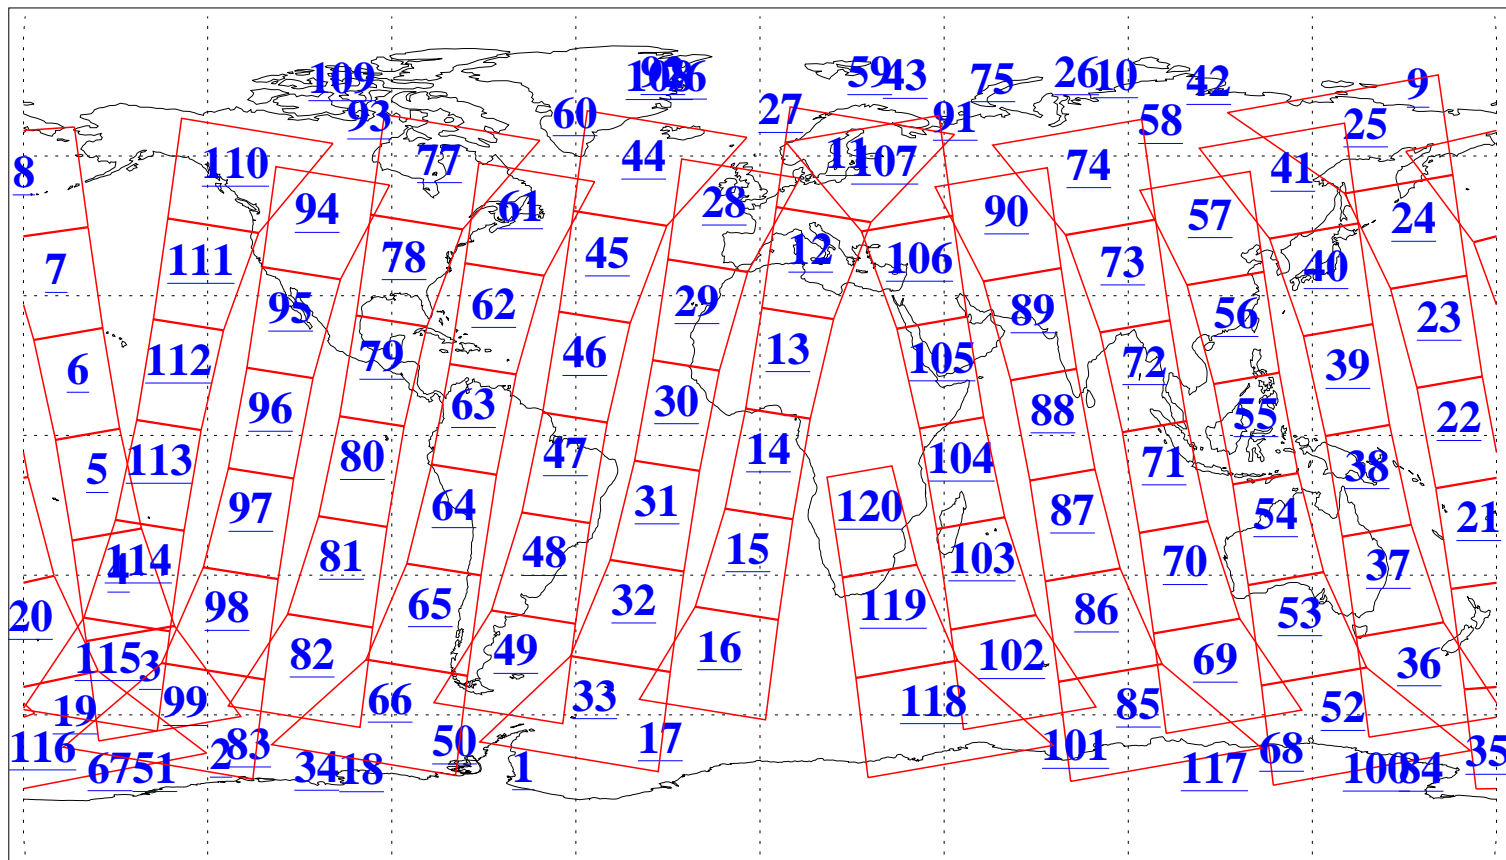

L1B Availability
AMSU Granules: 240
HSB Granules: 0
AIRS Granules: 238

8 Dec 2008
DoY 343
Aqua Day 2410
Granules: 1 to 120

Granules: 121 to 240

Legend: AMSU Available, HSB Available, AIRS Available

L1B Availability
AMSU Granules: 240
HSB Granules: 0
AIRS Granules: 238

8 Dec 2008
DoY 343
Aqua Day 2410

Ascending Granules

Descending Granules

Legend: AMSU Available, HSB Available, AIRS Available

L1B Availability
 AMSU Granules: 240
 HSB Granules: 0
 AIRS Granules: 238

8 Dec 2008
 DoY 343
 Aqua Day 2410

Northern Hemisphere Granules

Southern Hemisphere Granules

Legend: AMSU Available, HSB Available, AIRS Available