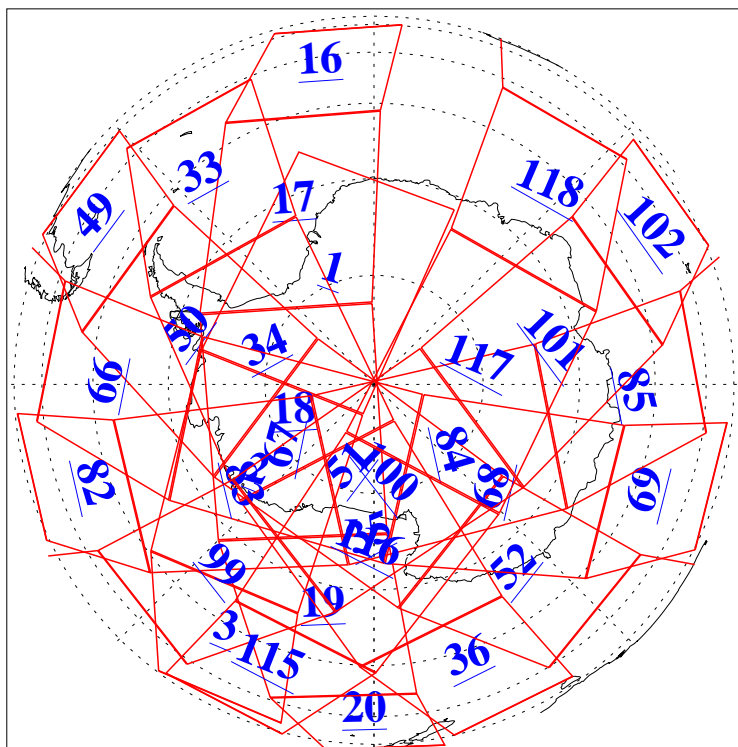

L1B Availability
AMSU Granules: 240
HSB Granules: 0
AIRS Granules: 238

8 Dec 2008
DoY 343
Aqua Day 2410
Granules: 1 to 120

Granules: 121 to 240

Legend: AMSU Available, HSB Available, AIRS Available

L1B Availability
AMSU Granules: 240
HSB Granules: 0
AIRS Granules: 238

8 Dec 2008
DoY 343
Aqua Day 2410

Ascending Granules

Descending Granules

Legend: AMSU Available, HSB Available, AIRS Available

L1B Availability
 AMSU Granules: 240
 HSB Granules: 0
 AIRS Granules: 238

8 Dec 2008
 DoY 343
 Aqua Day 2410

Northern Hemisphere Granules

Southern Hemisphere Granules

Legend: AMSU Available, HSB Available, AIRS Available