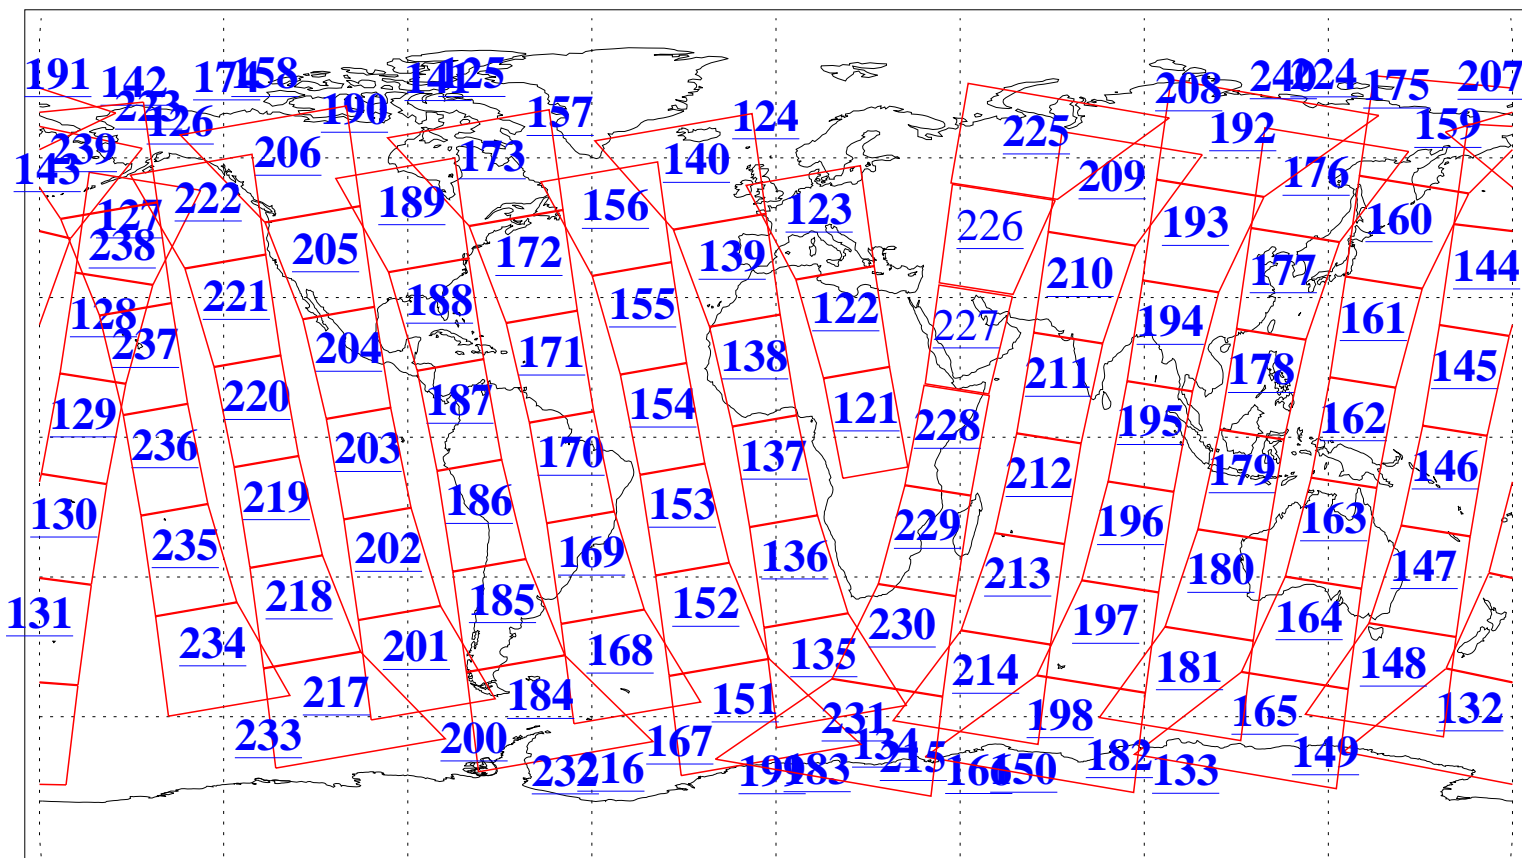

L1B Availability
AMSU Granules: 240
HSB Granules: 0
AIRS Granules: 238

8 Dec 2008
DoY 343
Aqua Day 2410
Granules: 1 to 120

Granules: 121 to 240

Legend: AMSU Available, HSB Available, AIRS Available

L1B Availability
AMSU Granules: 240
HSB Granules: 0
AIRS Granules: 238

8 Dec 2008
DoY 343
Aqua Day 2410

Ascending Granules

Descending Granules

Legend: AMSU Available, HSB Available, AIRS Available

L1B Availability
 AMSU Granules: 240
 HSB Granules: 0
 AIRS Granules: 238

8 Dec 2008
 DoY 343
 Aqua Day 2410