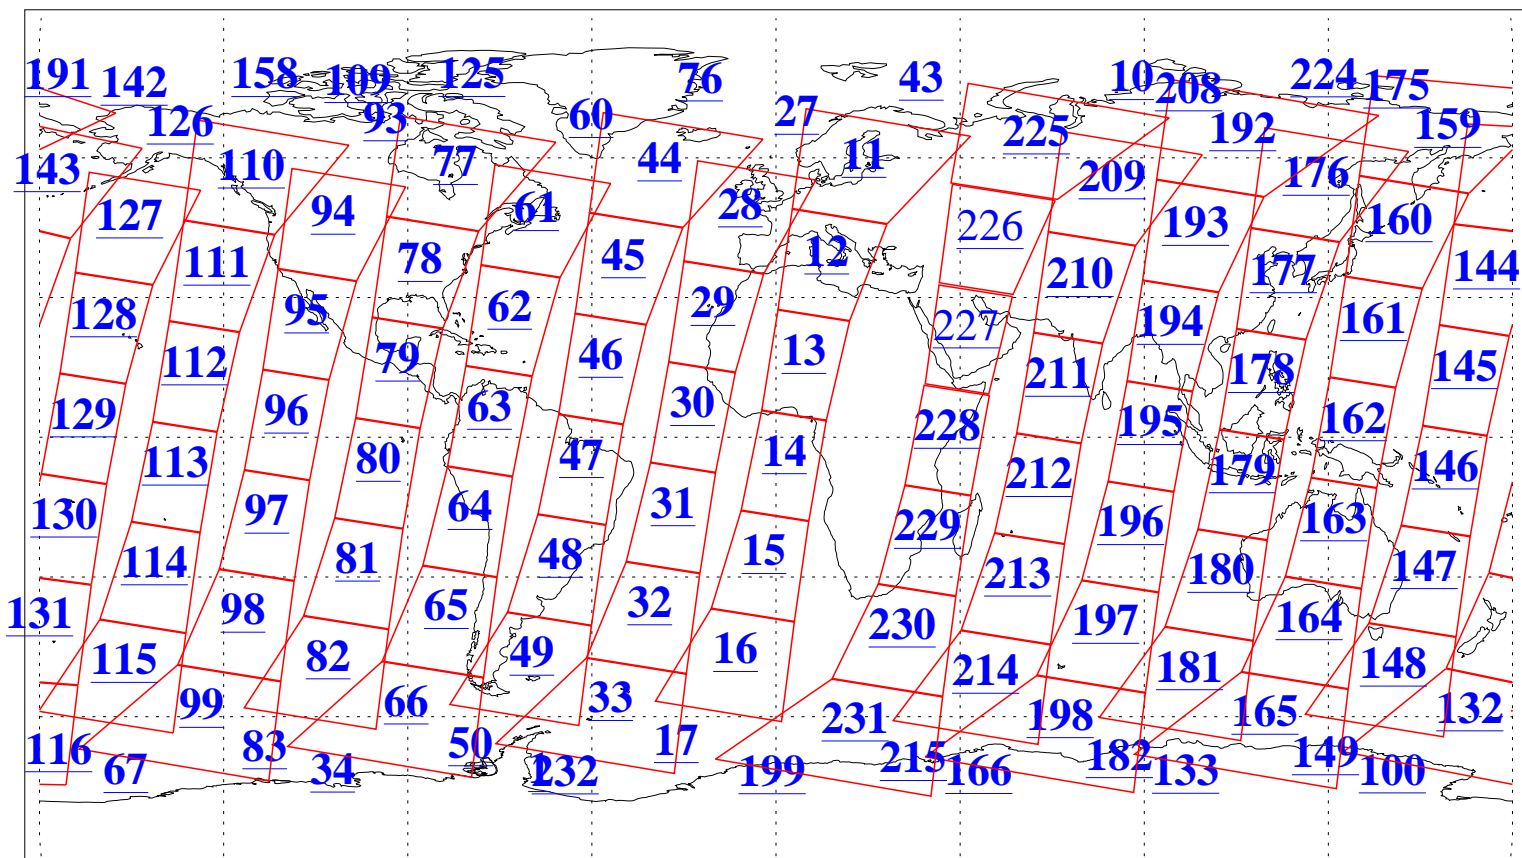

L1B Availability
AMSU Granules: 240
HSB Granules: 0
AIRS Granules: 238

8 Dec 2008
DoY 343
Aqua Day 2410
Granules: 1 to 120

Granules: 121 to 240

Legend: AMSU Available, HSB Available, AIRS Available

L1B Availability
AMSU Granules: 240
HSB Granules: 0
AIRS Granules: 238

8 Dec 2008
DoY 343
Aqua Day 2410

Ascending Granules

Descending Granules

Legend: AMSU Available, HSB Available, AIRS Available

L1B Availability
 AMSU Granules: 240
 HSB Granules: 0
 AIRS Granules: 238

8 Dec 2008
 DoY 343
 Aqua Day 2410

Northern Hemisphere Granules

Southern Hemisphere Granules

Legend: AMSU Available, HSB Available, AIRS Available