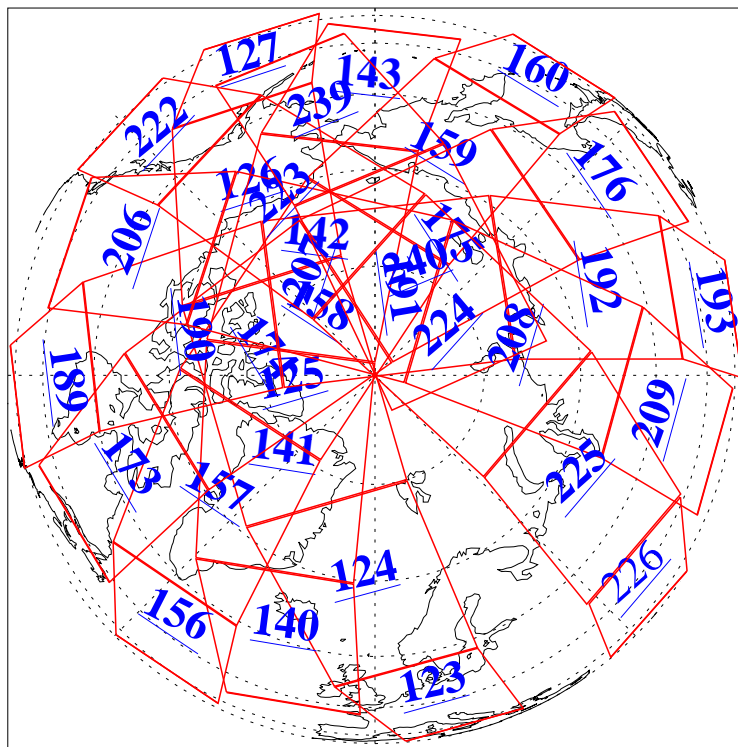

L1B Availability
AMSU Granules: 240
HSB Granules: 0
AIRS Granules: 238

8 Dec 2008
DoY 343
Aqua Day 2410
Granules: 1 to 120

Granules: 121 to 240

Legend: AMSU Available, HSB Available, AIRS Available

L1B Availability
AMSU Granules: 240
HSB Granules: 0
AIRS Granules: 238

8 Dec 2008
DoY 343
Aqua Day 2410

Ascending Granules

Descending Granules

Legend: AMSU Available, HSB Available, AIRS Available

L1B Availability
 AMSU Granules: 240
 HSB Granules: 0
 AIRS Granules: 238

8 Dec 2008
 DoY 343
 Aqua Day 2410

Northern Hemisphere Granules

Southern Hemisphere Granules

Legend: AMSU Available, HSB Available, AIRS Available