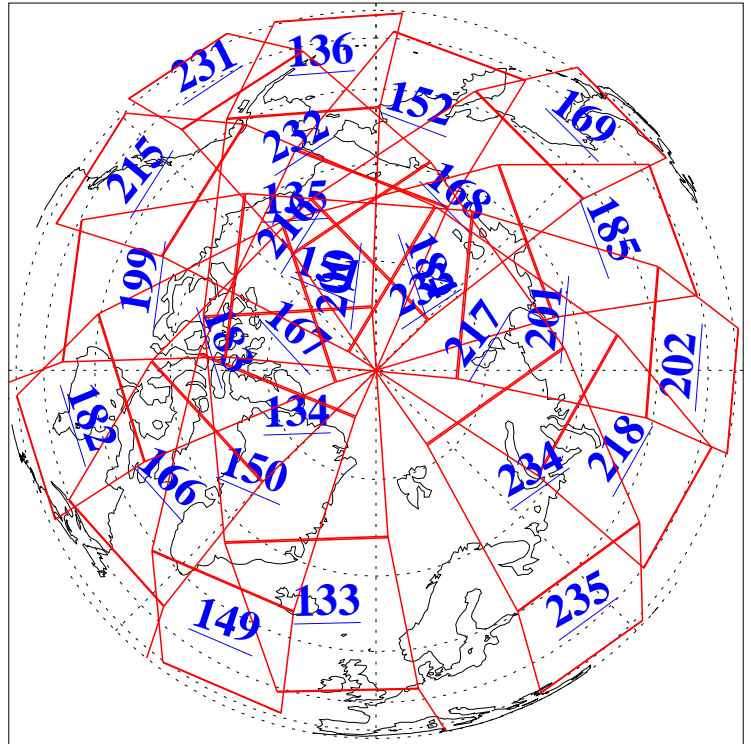

L1B Availability
AMSU Granules: 240
HSB Granules: 0
AIRS Granules: 240

7 Dec 2008
DoY 342
Aqua Day 2409
Granules: 1 to 120

Granules: 121 to 240

Legend: AMSU Available, HSB Available, AIRS Available

L1B Availability
AMSU Granules: 240
HSB Granules: 0
AIRS Granules: 240

7 Dec 2008
DoY 342
Aqua Day 2409

Ascending Granules

Descending Granules

Legend: AMSU Available, HSB Available, AIRS Available

L1B Availability
 AMSU Granules: 240
 HSB Granules: 0
 AIRS Granules: 240

7 Dec 2008
 DoY 342
 Aqua Day 2409

Northern Hemisphere Granules

Southern Hemisphere Granules

Legend: AMSU Available, HSB Available, AIRS Available