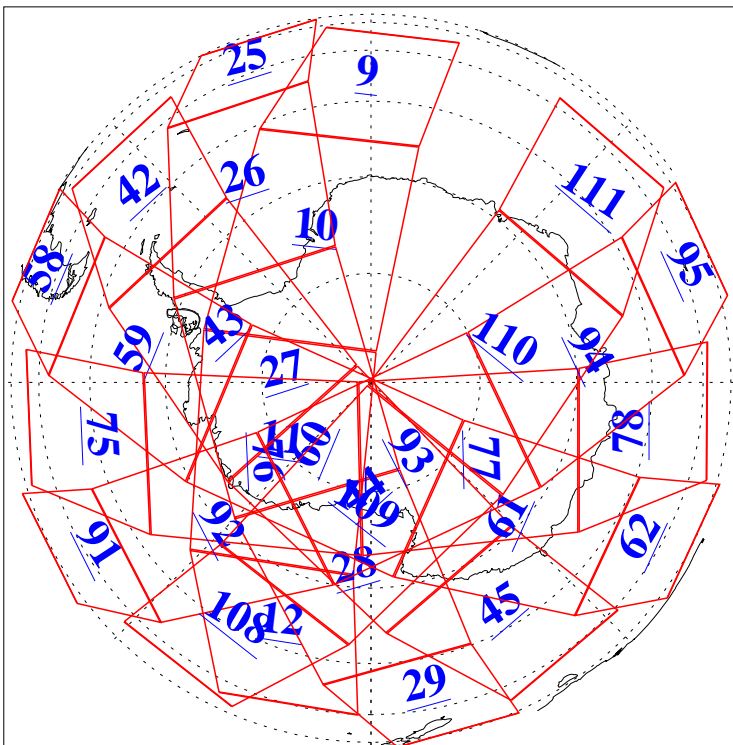

L1B Availability
AMSU Granules: 240
HSB Granules: 0
AIRS Granules: 240

7 Dec 2008
DoY 342
Aqua Day 2409
Granules: 1 to 120

Granules: 121 to 240

Legend: AMSU Available, HSB Available, AIRS Available

L1B Availability
AMSU Granules: 240
HSB Granules: 0
AIRS Granules: 240

7 Dec 2008
DoY 342
Aqua Day 2409

Ascending Granules

Descending Granules

Legend: AMSU Available, HSB Available, AIRS Available

L1B Availability
 AMSU Granules: 240
 HSB Granules: 0
 AIRS Granules: 240

7 Dec 2008
 DoY 342
 Aqua Day 2409

Northern Hemisphere Granules

Southern Hemisphere Granules

Legend: AMSU Available, HSB Available, AIRS Available