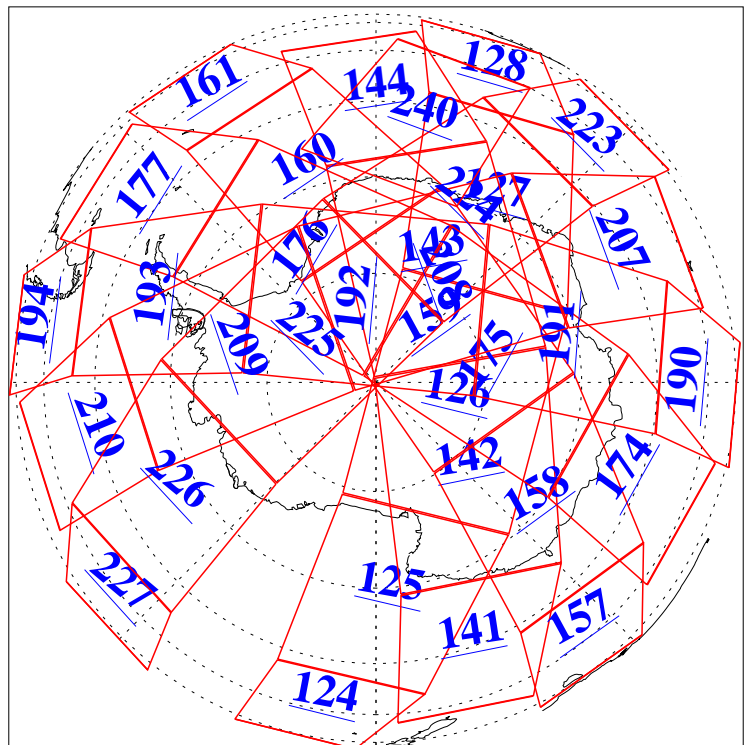

L1B Availability
AMSU Granules: 240
HSB Granules: 0
AIRS Granules: 240

7 Dec 2008
DoY 342
Aqua Day 2409
Granules: 1 to 120

Granules: 121 to 240

Legend: AMSU Available, HSB Available, AIRS Available

L1B Availability
AMSU Granules: 240
HSB Granules: 0
AIRS Granules: 240

7 Dec 2008
DoY 342
Aqua Day 2409

Ascending Granules

Descending Granules

Legend: AMSU Available, HSB Available, AIRS Available

L1B Availability
 AMSU Granules: 240
 HSB Granules: 0
 AIRS Granules: 240

7 Dec 2008
 DoY 342
 Aqua Day 2409

Northern Hemisphere Granules

Southern Hemisphere Granules

Legend: AMSU Available, HSB Available, AIRS Available