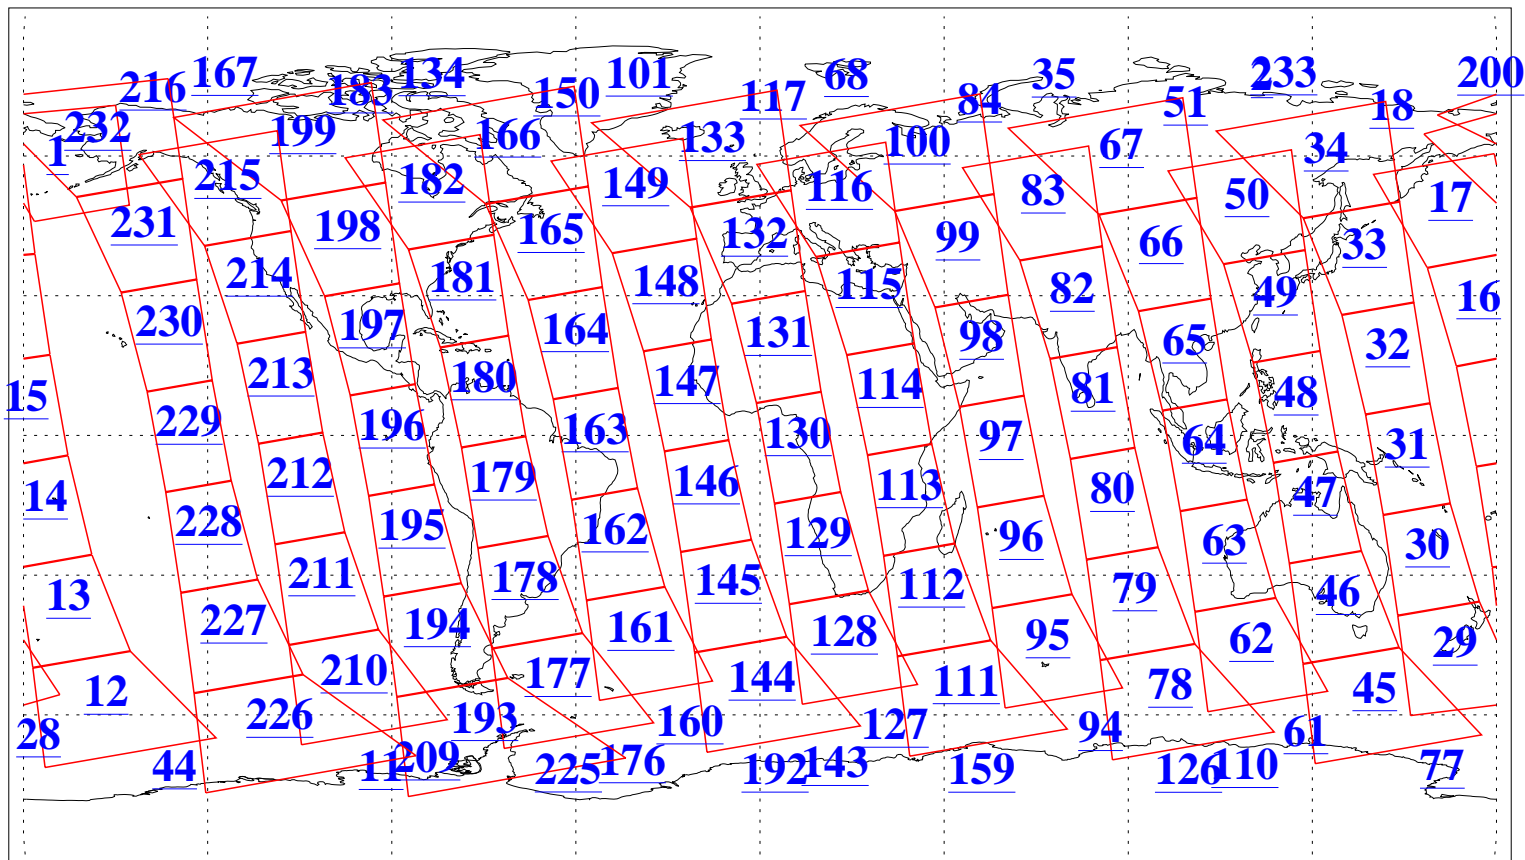

L1B Availability
AMSU Granules: 240
HSB Granules: 0
AIRS Granules: 240

7 Dec 2008
DoY 342
Aqua Day 2409
Granules: 1 to 120

Granules: 121 to 240

Legend: AMSU Available, HSB Available, AIRS Available

L1B Availability
AMSU Granules: 240
HSB Granules: 0
AIRS Granules: 240

7 Dec 2008
DoY 342
Aqua Day 2409

Ascending Granules

Descending Granules

Legend: AMSU Available, HSB Available, AIRS Available

L1B Availability
 AMSU Granules: 240
 HSB Granules: 0
 AIRS Granules: 240

7 Dec 2008
 DoY 342
 Aqua Day 2409

Northern Hemisphere Granules

Southern Hemisphere Granules

Legend: AMSU Available, HSB Available, AIRS Available