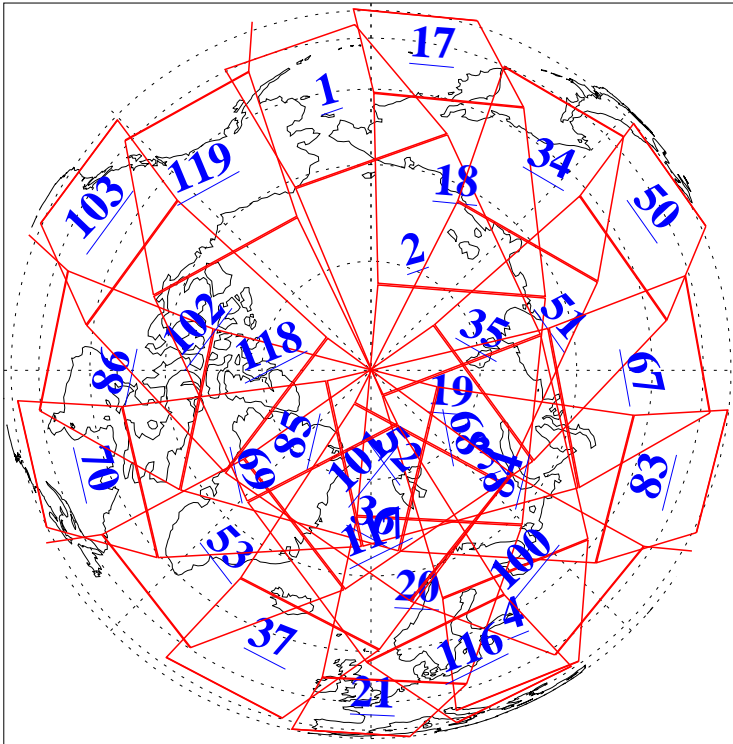

L1B Availability
AMSU Granules: 240
HSB Granules: 0
AIRS Granules: 240

7 Dec 2008
DoY 342
Aqua Day 2409
Granules: 1 to 120

Granules: 121 to 240

Legend: AMSU Available, HSB Available, AIRS Available

L1B Availability
AMSU Granules: 240
HSB Granules: 0
AIRS Granules: 240

7 Dec 2008
DoY 342
Aqua Day 2409

Ascending Granules

Descending Granules

Legend: AMSU Available, HSB Available, AIRS Available

L1B Availability
 AMSU Granules: 240
 HSB Granules: 0
 AIRS Granules: 240

7 Dec 2008
 DoY 342
 Aqua Day 2409

Northern Hemisphere Granules

Southern Hemisphere Granules

Legend: AMSU Available, HSB Available, AIRS Available