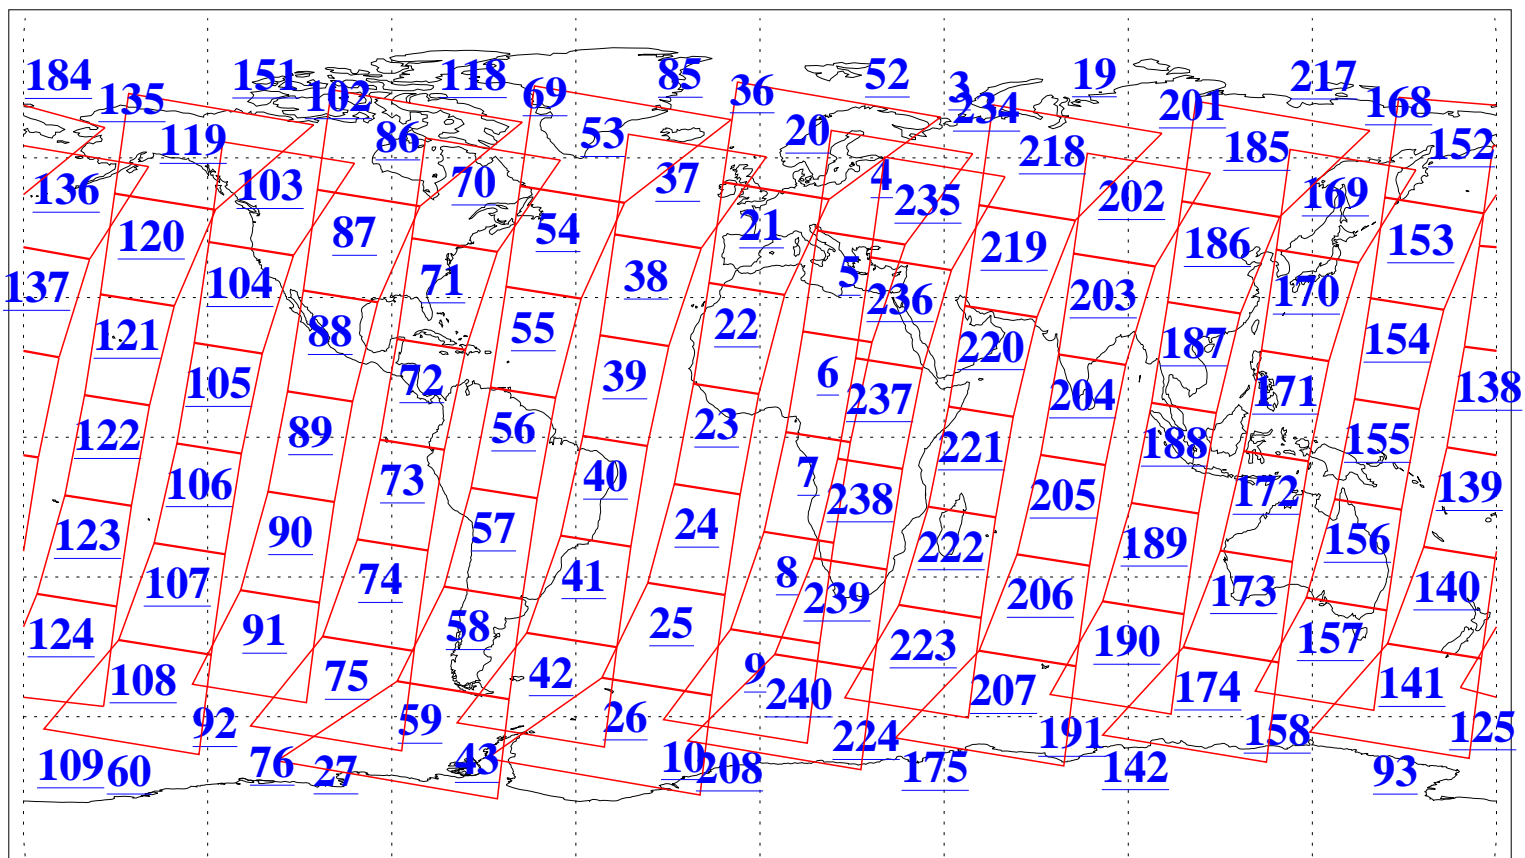

L1B Availability
AMSU Granules: 240
HSB Granules: 0
AIRS Granules: 240

7 Dec 2008
DoY 342
Aqua Day 2409
Granules: 1 to 120

Granules: 121 to 240

Legend: AMSU Available, HSB Available, AIRS Available

L1B Availability
AMSU Granules: 240
HSB Granules: 0
AIRS Granules: 240

7 Dec 2008
DoY 342
Aqua Day 2409

Ascending Granules

Descending Granules

Legend: AMSU Available, HSB Available, AIRS Available

L1B Availability
 AMSU Granules: 240
 HSB Granules: 0
 AIRS Granules: 240

7 Dec 2008
 DoY 342
 Aqua Day 2409

Northern Hemisphere Granules

Southern Hemisphere Granules

Legend: AMSU Available, HSB Available, AIRS Available