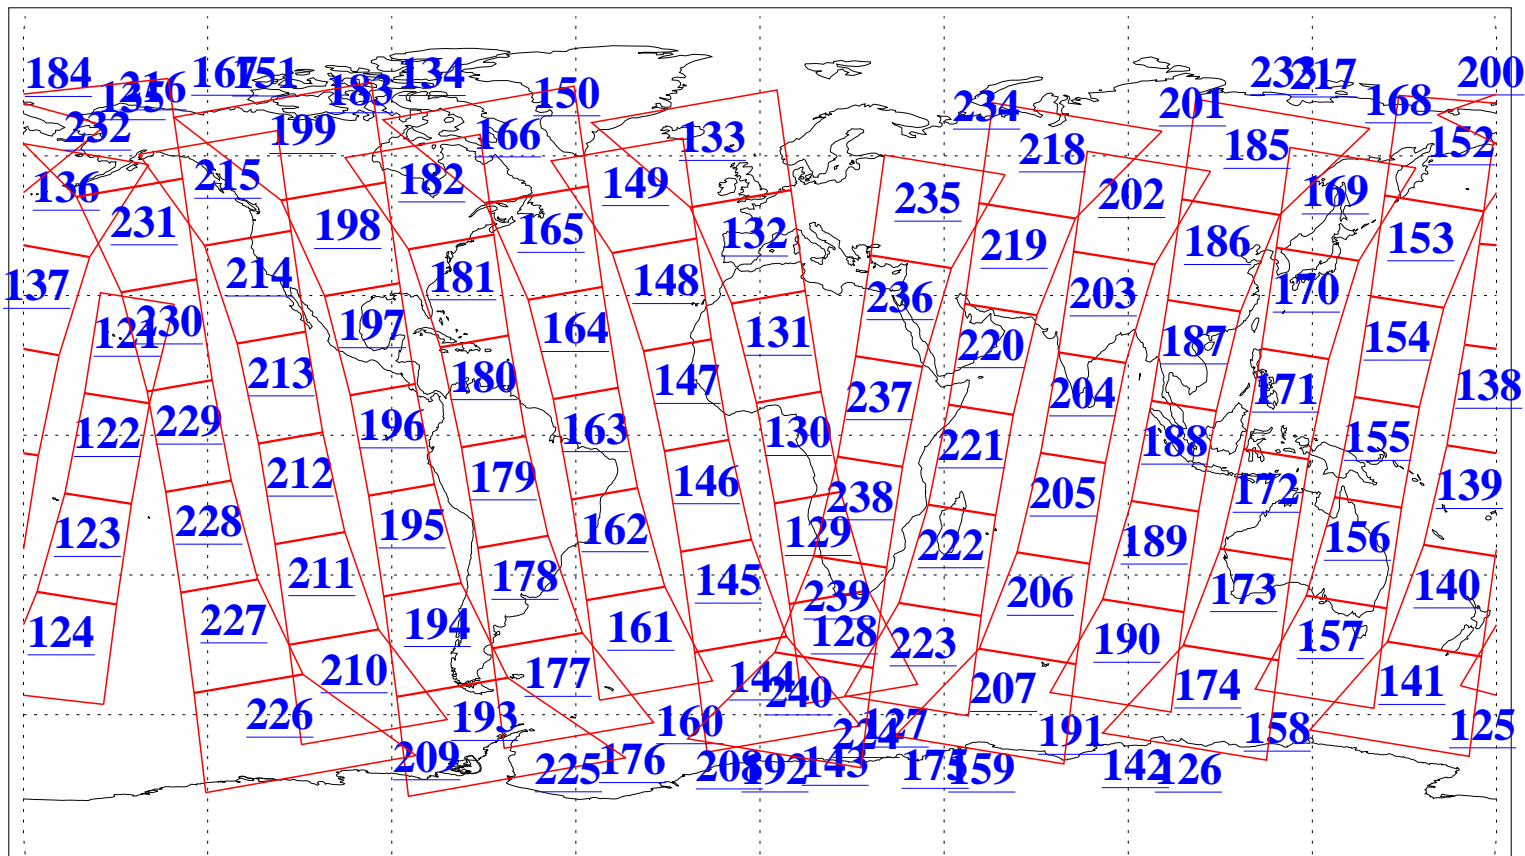

L1B Availability
AMSU Granules: 240
HSB Granules: 0
AIRS Granules: 240

7 Dec 2008
DoY 342
Aqua Day 2409
Granules: 1 to 120

Granules: 121 to 240

Legend: AMSU Available, HSB Available, AIRS Available

L1B Availability
AMSU Granules: 240
HSB Granules: 0
AIRS Granules: 240

7 Dec 2008
DoY 342
Aqua Day 2409

Ascending Granules

Descending Granules

Legend: AMSU Available, HSB Available, AIRS Available

L1B Availability
 AMSU Granules: 240
 HSB Granules: 0
 AIRS Granules: 240

7 Dec 2008
 DoY 342
 Aqua Day 2409