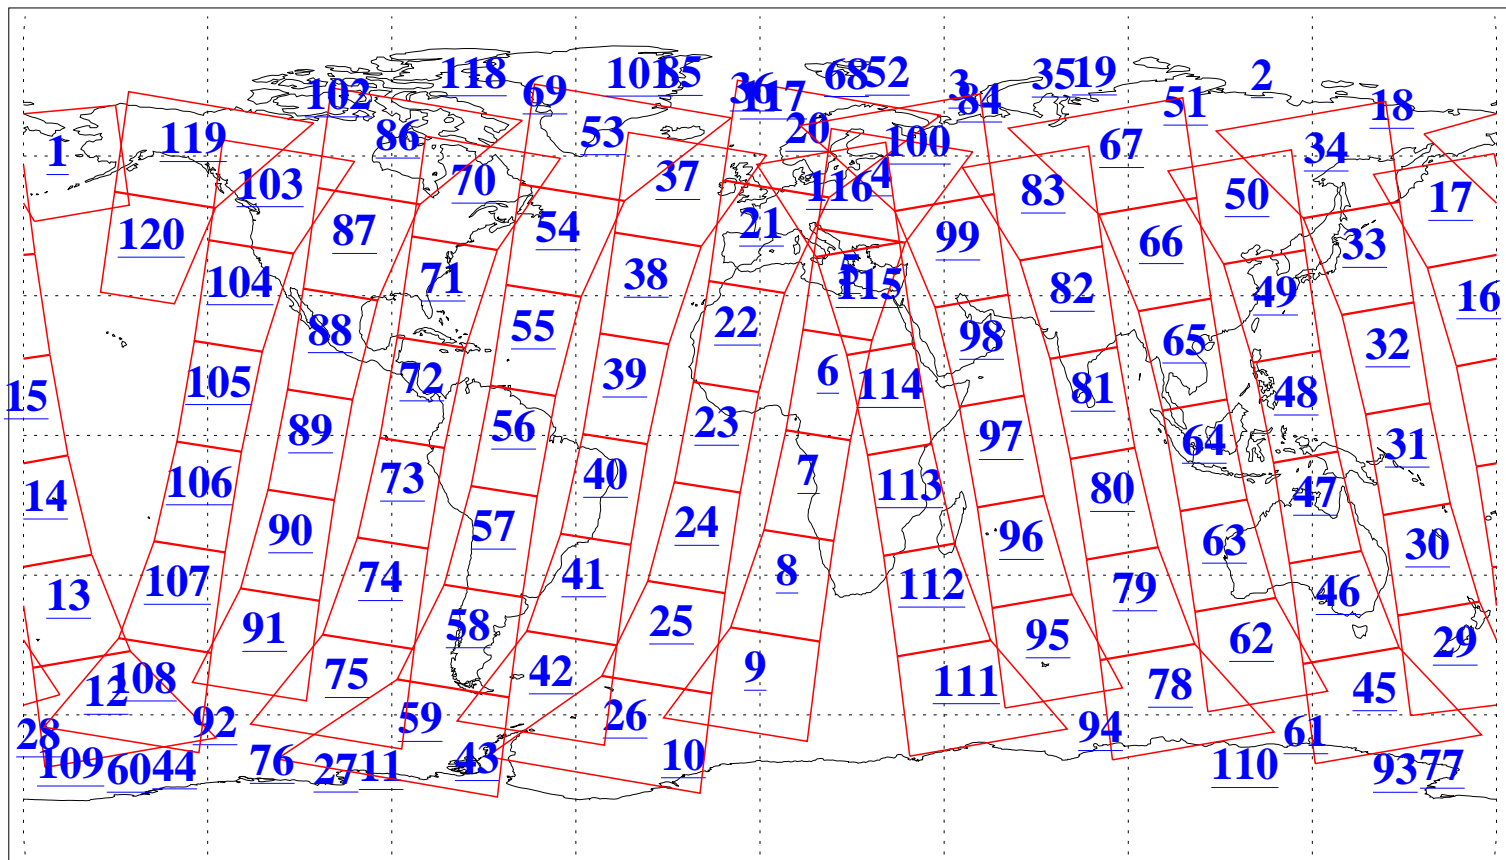

L1B Availability
AMSU Granules: 240
HSB Granules: 0
AIRS Granules: 240

7 Dec 2008
DoY 342
Aqua Day 2409
Granules: 1 to 120

Granules: 121 to 240

Legend: AMSU Available, HSB Available, AIRS Available

L1B Availability
AMSU Granules: 240
HSB Granules: 0
AIRS Granules: 240

7 Dec 2008
DoY 342
Aqua Day 2409

Ascending Granules

Descending Granules

Legend: AMSU Available, HSB Available, AIRS Available

L1B Availability
 AMSU Granules: 240
 HSB Granules: 0
 AIRS Granules: 240

7 Dec 2008
 DoY 342
 Aqua Day 2409

Northern Hemisphere Granules

Southern Hemisphere Granules

Legend: AMSU Available, HSB Available, AIRS Available