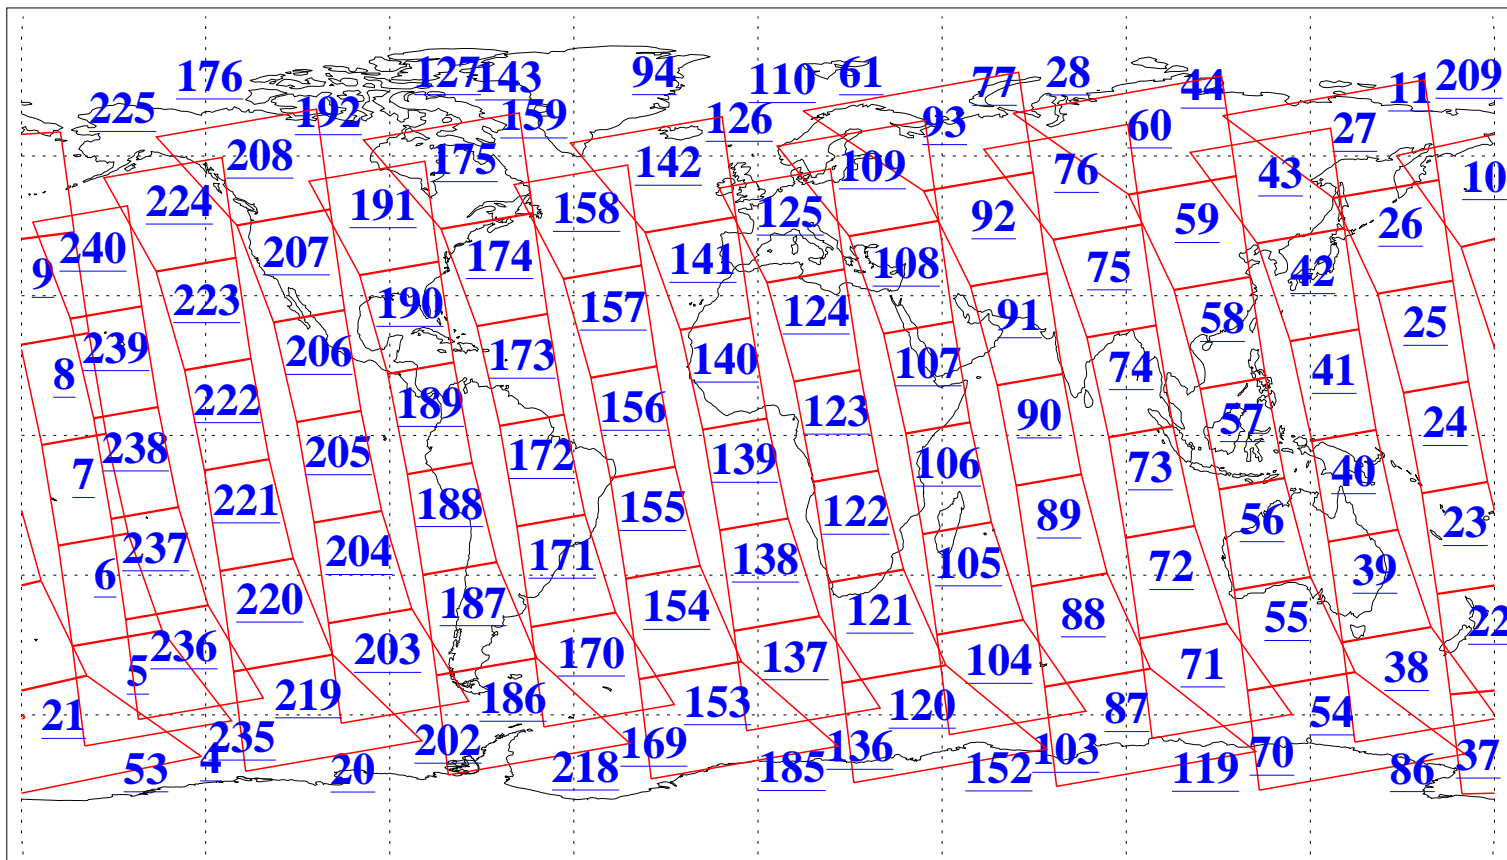

L1B Availability
AMSU Granules: 240
HSB Granules: 0
AIRS Granules: 240

6 Dec 2008
DoY 341
Aqua Day 2408
Granules: 1 to 120

Granules: 121 to 240

Legend: AMSU Available, HSB Available, AIRS Available

L1B Availability
AMSU Granules: 240
HSB Granules: 0
AIRS Granules: 240

6 Dec 2008
DoY 341
Aqua Day 2408
Ascending Granules

Descending Granules

Legend: AMSU Available, HSB Available, AIRS Available

L1B Availability
 AMSU Granules: 240
 HSB Granules: 0
 AIRS Granules: 240

6 Dec 2008
 DoY 341
 Aqua Day 2408

Northern Hemisphere Granules

Southern Hemisphere Granules

Legend: AMSU Available, HSB Available, AIRS Available