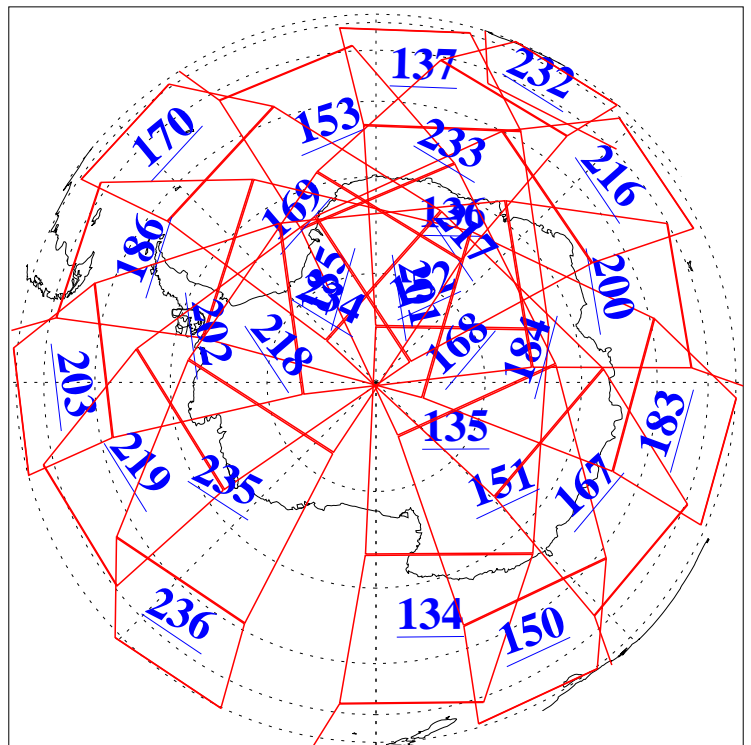

L1B Availability
AMSU Granules: 240
HSB Granules: 0
AIRS Granules: 240

6 Dec 2008
DoY 341
Aqua Day 2408
Granules: 1 to 120

Granules: 121 to 240

Legend: AMSU Available, HSB Available, AIRS Available

L1B Availability
AMSU Granules: 240
HSB Granules: 0
AIRS Granules: 240

6 Dec 2008
DoY 341
Aqua Day 2408
Ascending Granules

Descending Granules

Legend: AMSU Available, HSB Available, AIRS Available

L1B Availability
 AMSU Granules: 240
 HSB Granules: 0
 AIRS Granules: 240

6 Dec 2008
 DoY 341
 Aqua Day 2408

Northern Hemisphere Granules

Southern Hemisphere Granules

Legend: AMSU Available, HSB Available, AIRS Available