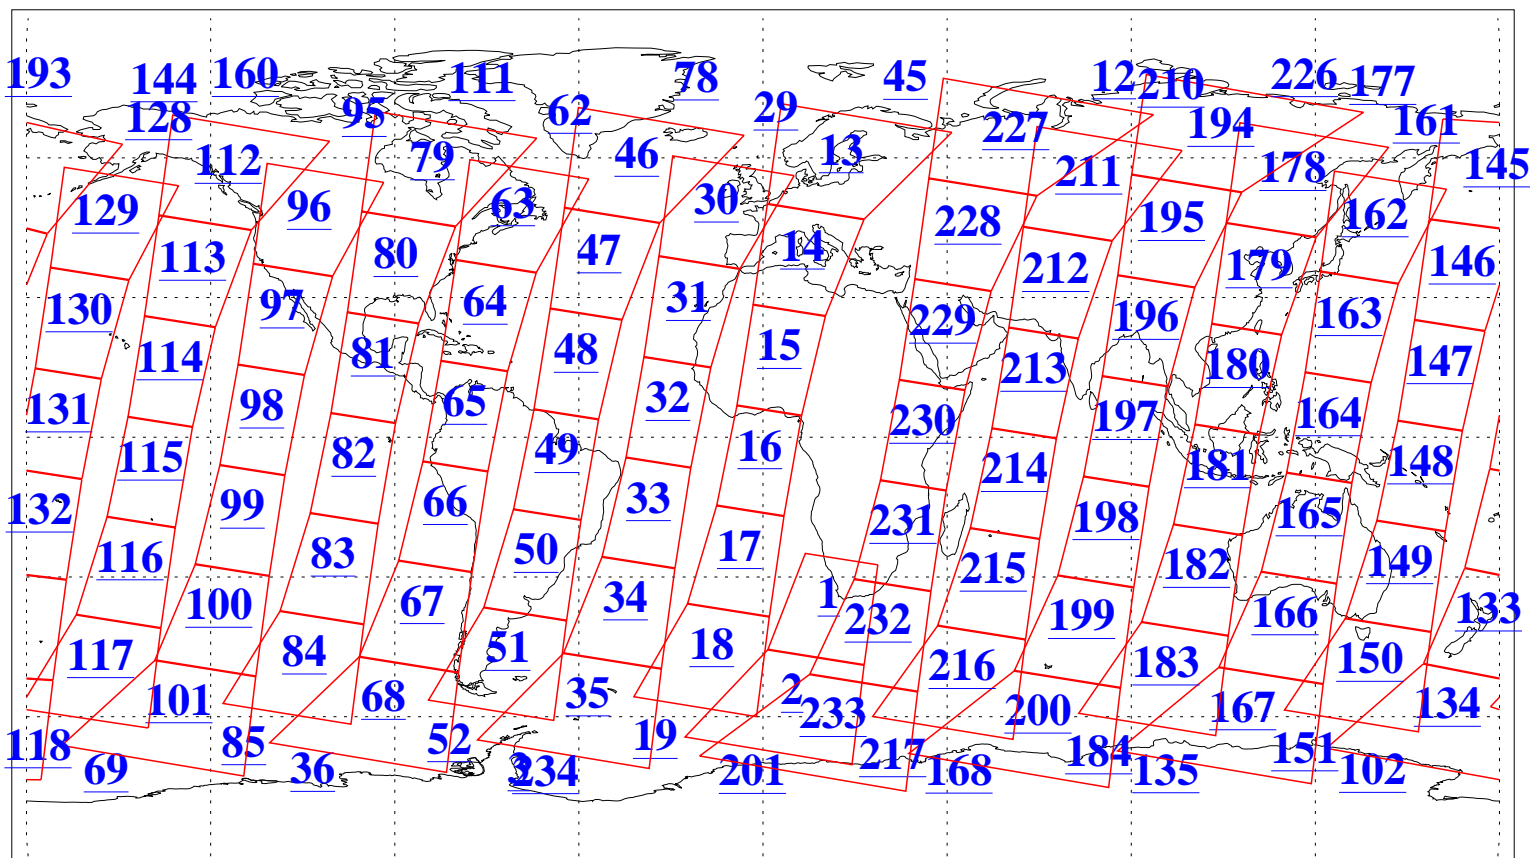

L1B Availability
AMSU Granules: 240
HSB Granules: 0
AIRS Granules: 240

6 Dec 2008
DoY 341
Aqua Day 2408
Granules: 1 to 120

Granules: 121 to 240

Legend: AMSU Available, HSB Available, AIRS Available

L1B Availability
AMSU Granules: 240
HSB Granules: 0
AIRS Granules: 240

6 Dec 2008
DoY 341
Aqua Day 2408
Ascending Granules

Descending Granules

Legend: AMSU Available, HSB Available, AIRS Available

L1B Availability
 AMSU Granules: 240
 HSB Granules: 0
 AIRS Granules: 240

6 Dec 2008
 DoY 341
 Aqua Day 2408

Northern Hemisphere Granules

Southern Hemisphere Granules

Legend: AMSU Available, HSB Available, AIRS Available