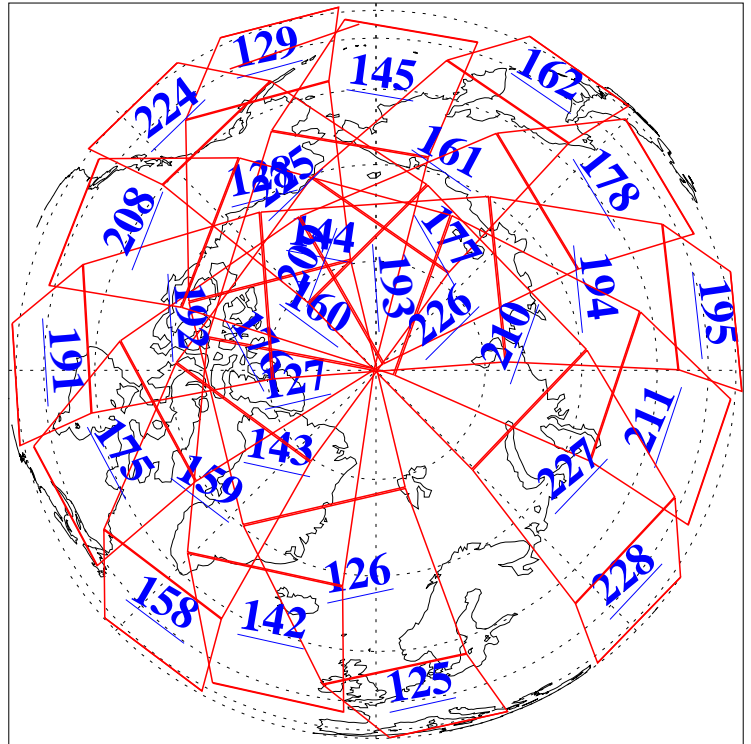

L1B Availability
AMSU Granules: 240
HSB Granules: 0
AIRS Granules: 240

6 Dec 2008
DoY 341
Aqua Day 2408
Granules: 1 to 120

Granules: 121 to 240

Legend: AMSU Available, HSB Available, AIRS Available

L1B Availability
AMSU Granules: 240
HSB Granules: 0
AIRS Granules: 240

6 Dec 2008
DoY 341
Aqua Day 2408
Ascending Granules

Descending Granules

Legend: AMSU Available, HSB Available, AIRS Available

L1B Availability
 AMSU Granules: 240
 HSB Granules: 0
 AIRS Granules: 240

6 Dec 2008
 DoY 341
 Aqua Day 2408

Northern Hemisphere Granules

Southern Hemisphere Granules

Legend: AMSU Available, HSB Available, AIRS Available