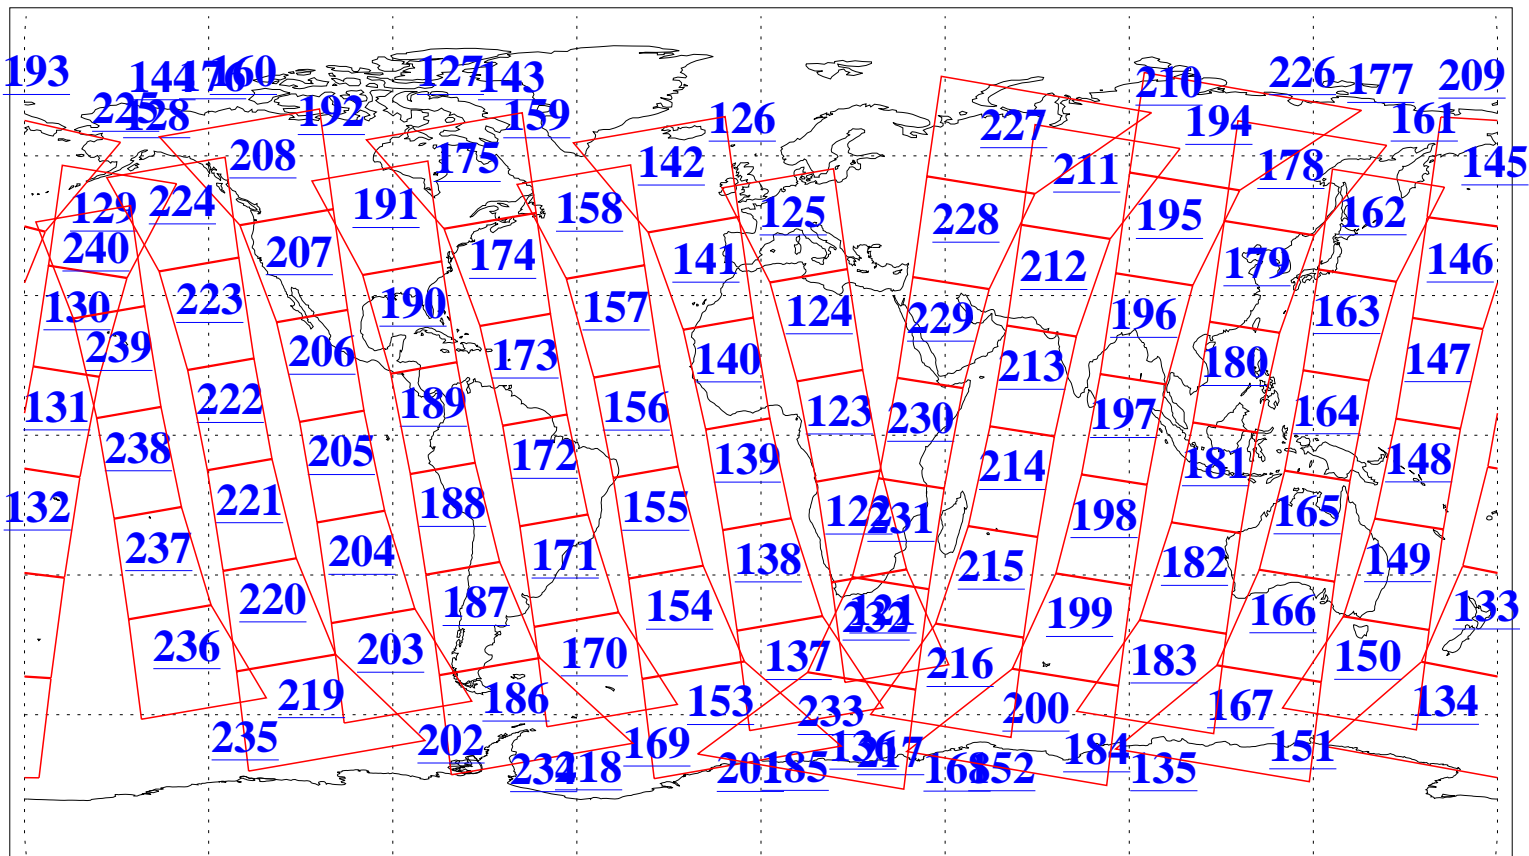

L1B Availability
AMSU Granules: 240
HSB Granules: 0
AIRS Granules: 240

6 Dec 2008
DoY 341
Aqua Day 2408
Granules: 1 to 120

Granules: 121 to 240

Legend: AMSU Available, HSB Available, AIRS Available

L1B Availability
AMSU Granules: 240
HSB Granules: 0
AIRS Granules: 240

6 Dec 2008
DoY 341
Aqua Day 2408
Ascending Granules

Descending Granules

Legend: AMSU Available, HSB Available, AIRS Available

L1B Availability
 AMSU Granules: 240
 HSB Granules: 0
 AIRS Granules: 240

6 Dec 2008
 DoY 341
 Aqua Day 2408