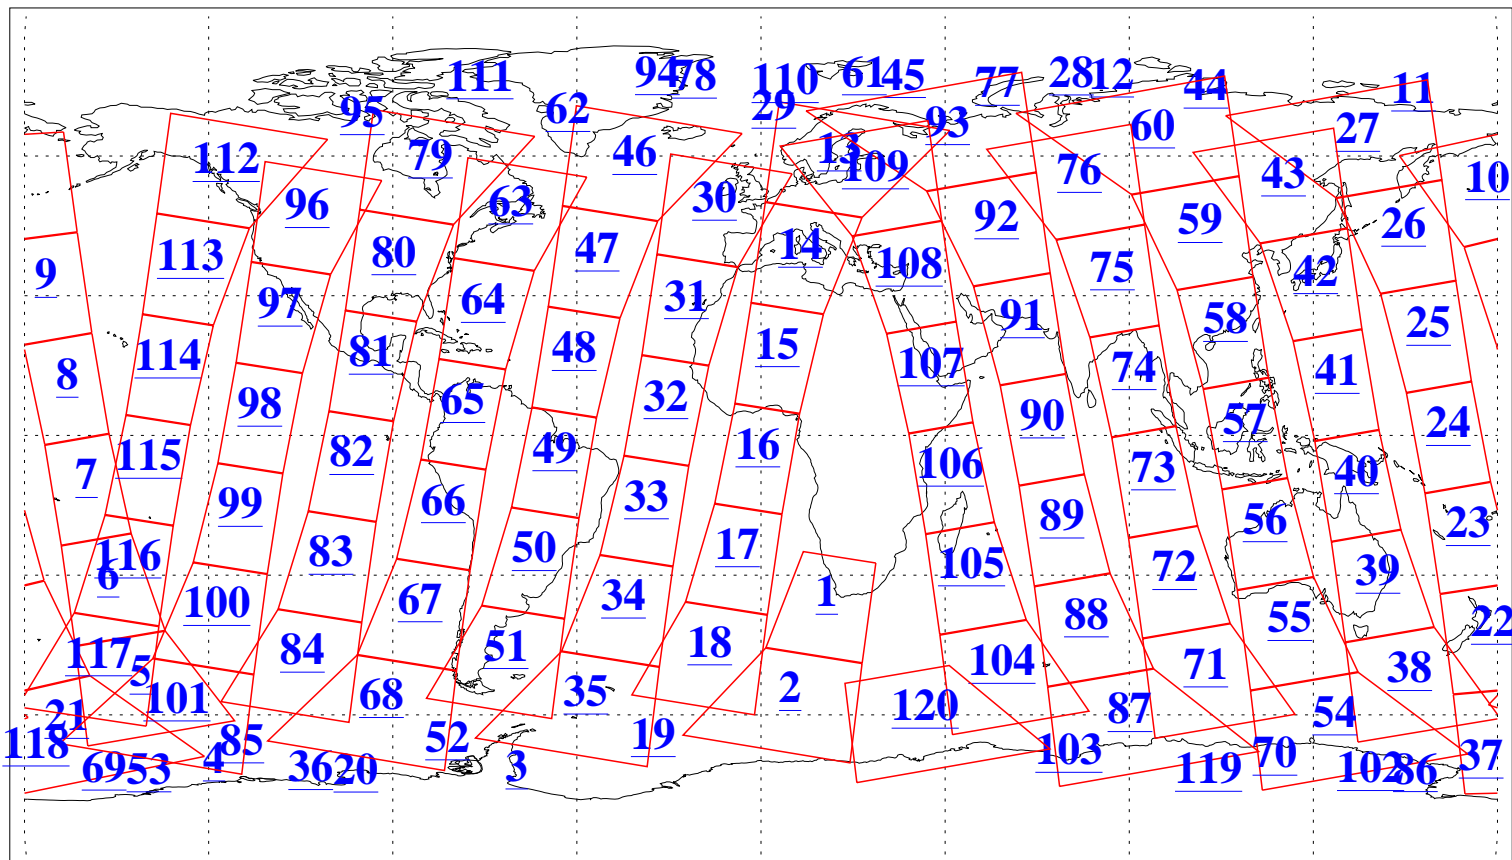

L1B Availability
AMSU Granules: 240
HSB Granules: 0
AIRS Granules: 240

6 Dec 2008
DoY 341
Aqua Day 2408
Granules: 1 to 120

Granules: 121 to 240

Legend: AMSU Available, HSB Available, AIRS Available

L1B Availability
AMSU Granules: 240
HSB Granules: 0
AIRS Granules: 240

6 Dec 2008
DoY 341
Aqua Day 2408
Ascending Granules

Descending Granules

Legend: AMSU Available, HSB Available, AIRS Available

L1B Availability
 AMSU Granules: 240
 HSB Granules: 0
 AIRS Granules: 240

6 Dec 2008
 DoY 341
 Aqua Day 2408

Northern Hemisphere Granules

Southern Hemisphere Granules

Legend: AMSU Available, HSB Available, AIRS Available