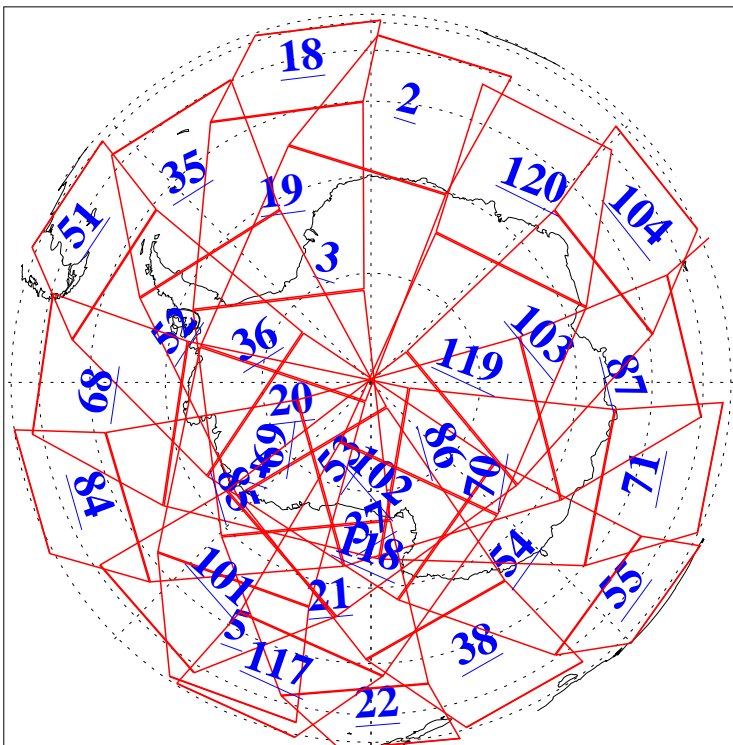

L1B Availability
AMSU Granules: 240
HSB Granules: 0
AIRS Granules: 240

6 Dec 2008
DoY 341
Aqua Day 2408
Granules: 1 to 120

Granules: 121 to 240

Legend: AMSU Available, HSB Available, AIRS Available

L1B Availability
AMSU Granules: 240
HSB Granules: 0
AIRS Granules: 240

6 Dec 2008
DoY 341
Aqua Day 2408
Ascending Granules

Descending Granules

Legend: AMSU Available, HSB Available, AIRS Available

L1B Availability
 AMSU Granules: 240
 HSB Granules: 0
 AIRS Granules: 240

6 Dec 2008
 DoY 341
 Aqua Day 2408

Northern Hemisphere Granules

Southern Hemisphere Granules

Legend: AMSU Available, HSB Available, AIRS Available