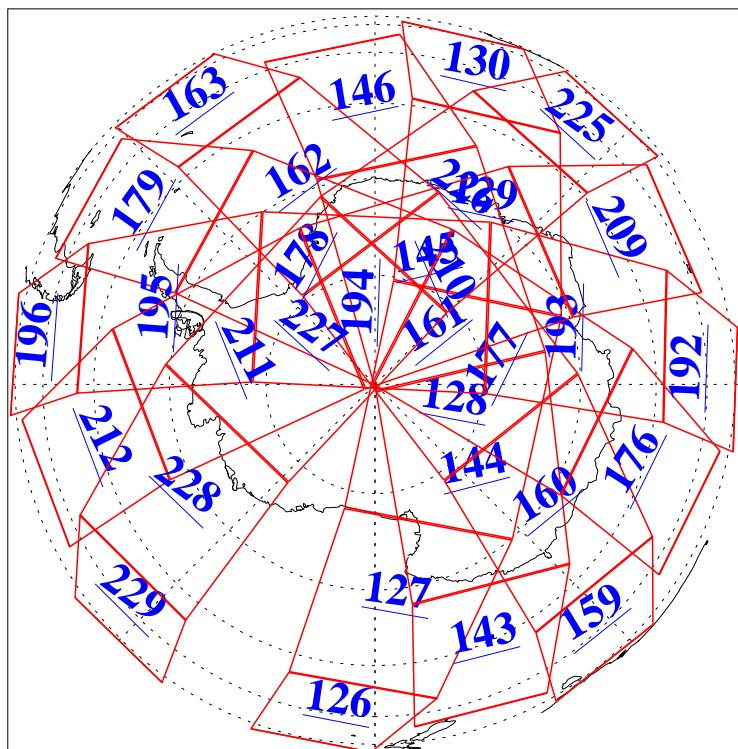

L1B Availability
AMSU Granules: 240
HSB Granules: 0
AIRS Granules: 240

5 Dec 2008
DoY 340
Aqua Day 2407
Granules: 1 to 120

Granules: 121 to 240

Legend: AMSU Available, HSB Available, AIRS Available

L1B Availability
AMSU Granules: 240
HSB Granules: 0
AIRS Granules: 240

5 Dec 2008
DoY 340
Aqua Day 2407

Ascending Granules

Descending Granules

Legend: AMSU Available, HSB Available, AIRS Available

L1B Availability
 AMSU Granules: 240
 HSB Granules: 0
 AIRS Granules: 240

5 Dec 2008
 DoY 340
 Aqua Day 2407

Northern Hemisphere Granules

Southern Hemisphere Granules

Legend: AMSU Available, HSB Available, AIRS Available