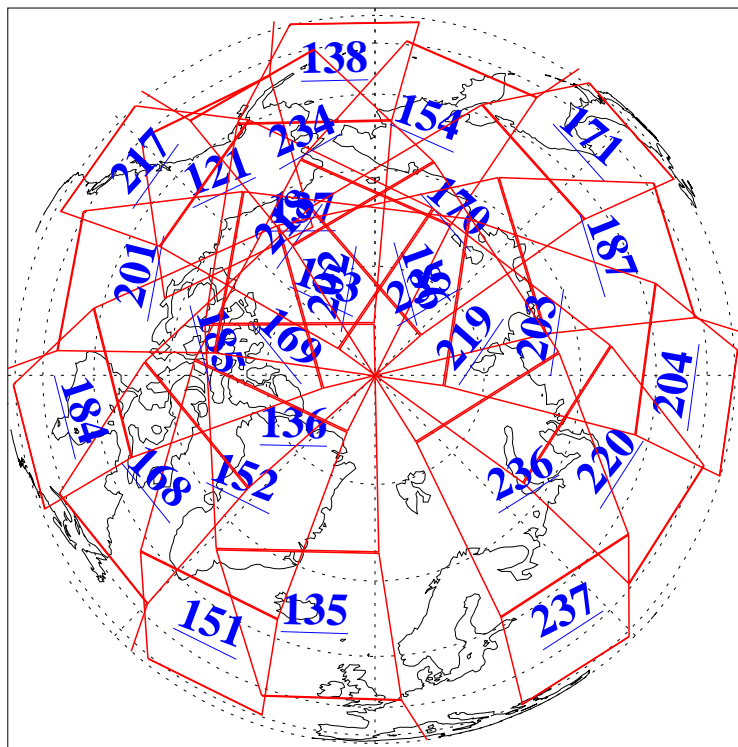

L1B Availability
AMSU Granules: 240
HSB Granules: 0
AIRS Granules: 240

5 Dec 2008
DoY 340
Aqua Day 2407
Granules: 1 to 120

Granules: 121 to 240

Legend: AMSU Available, HSB Available, AIRS Available

L1B Availability
AMSU Granules: 240
HSB Granules: 0
AIRS Granules: 240

5 Dec 2008
DoY 340
Aqua Day 2407

Ascending Granules

Descending Granules

Legend: AMSU Available, HSB Available, AIRS Available

L1B Availability
 AMSU Granules: 240
 HSB Granules: 0
 AIRS Granules: 240

5 Dec 2008
 DoY 340
 Aqua Day 2407

Northern Hemisphere Granules

Southern Hemisphere Granules

Legend: AMSU Available, HSB Available, AIRS Available