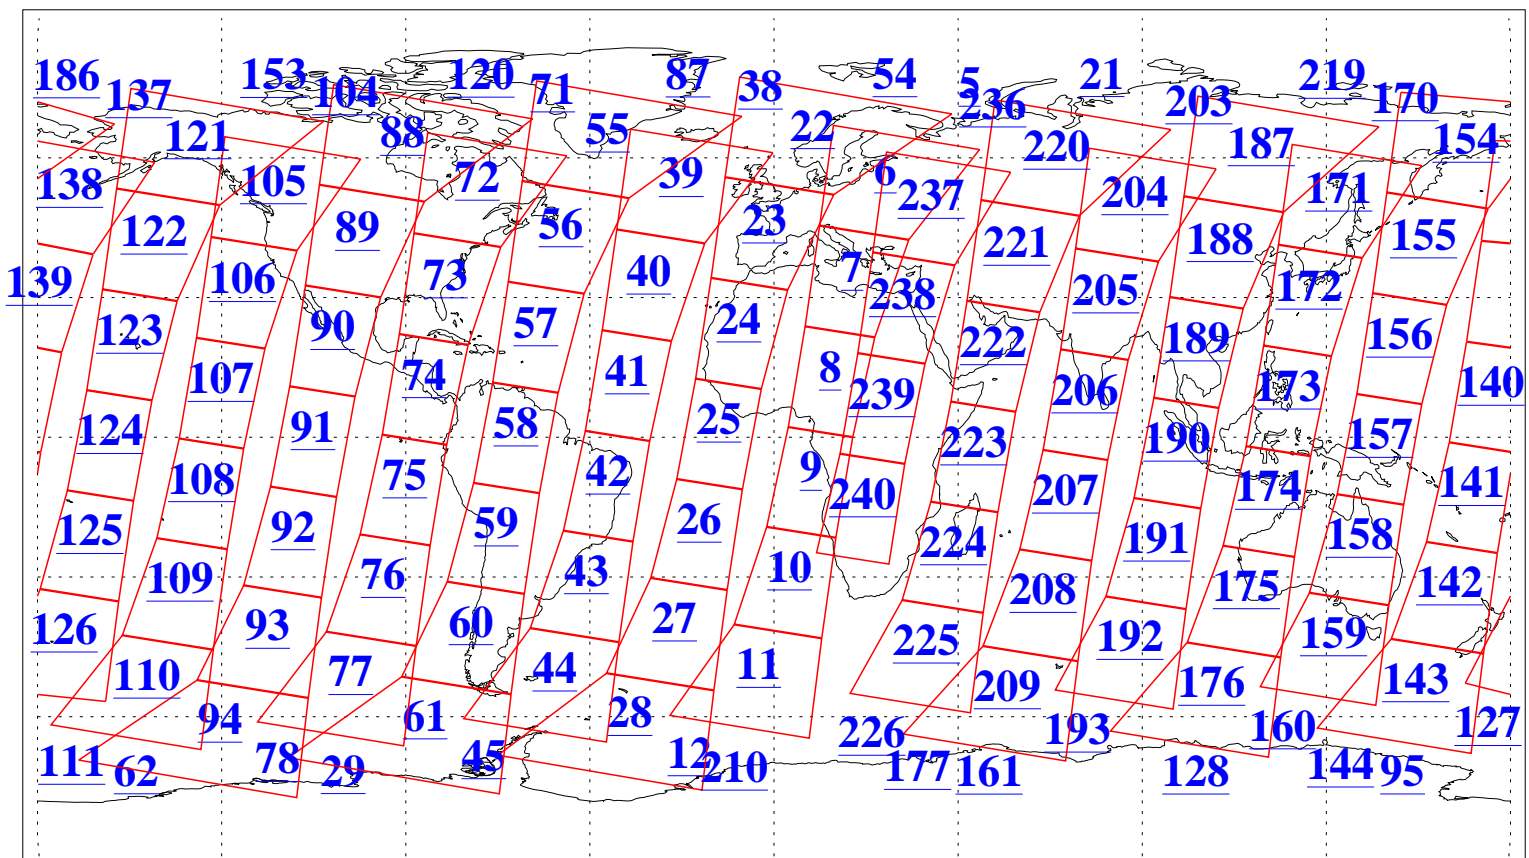

L1B Availability
AMSU Granules: 240
HSB Granules: 0
AIRS Granules: 240

5 Dec 2008
DoY 340
Aqua Day 2407
Granules: 1 to 120

Granules: 121 to 240

Legend: AMSU Available, HSB Available, AIRS Available

L1B Availability
AMSU Granules: 240
HSB Granules: 0
AIRS Granules: 240

5 Dec 2008
DoY 340
Aqua Day 2407

Ascending Granules

Descending Granules

Legend: AMSU Available, HSB Available, AIRS Available

L1B Availability
 AMSU Granules: 240
 HSB Granules: 0
 AIRS Granules: 240

5 Dec 2008
 DoY 340
 Aqua Day 2407

Northern Hemisphere Granules

Southern Hemisphere Granules

Legend: AMSU Available, HSB Available, AIRS Available