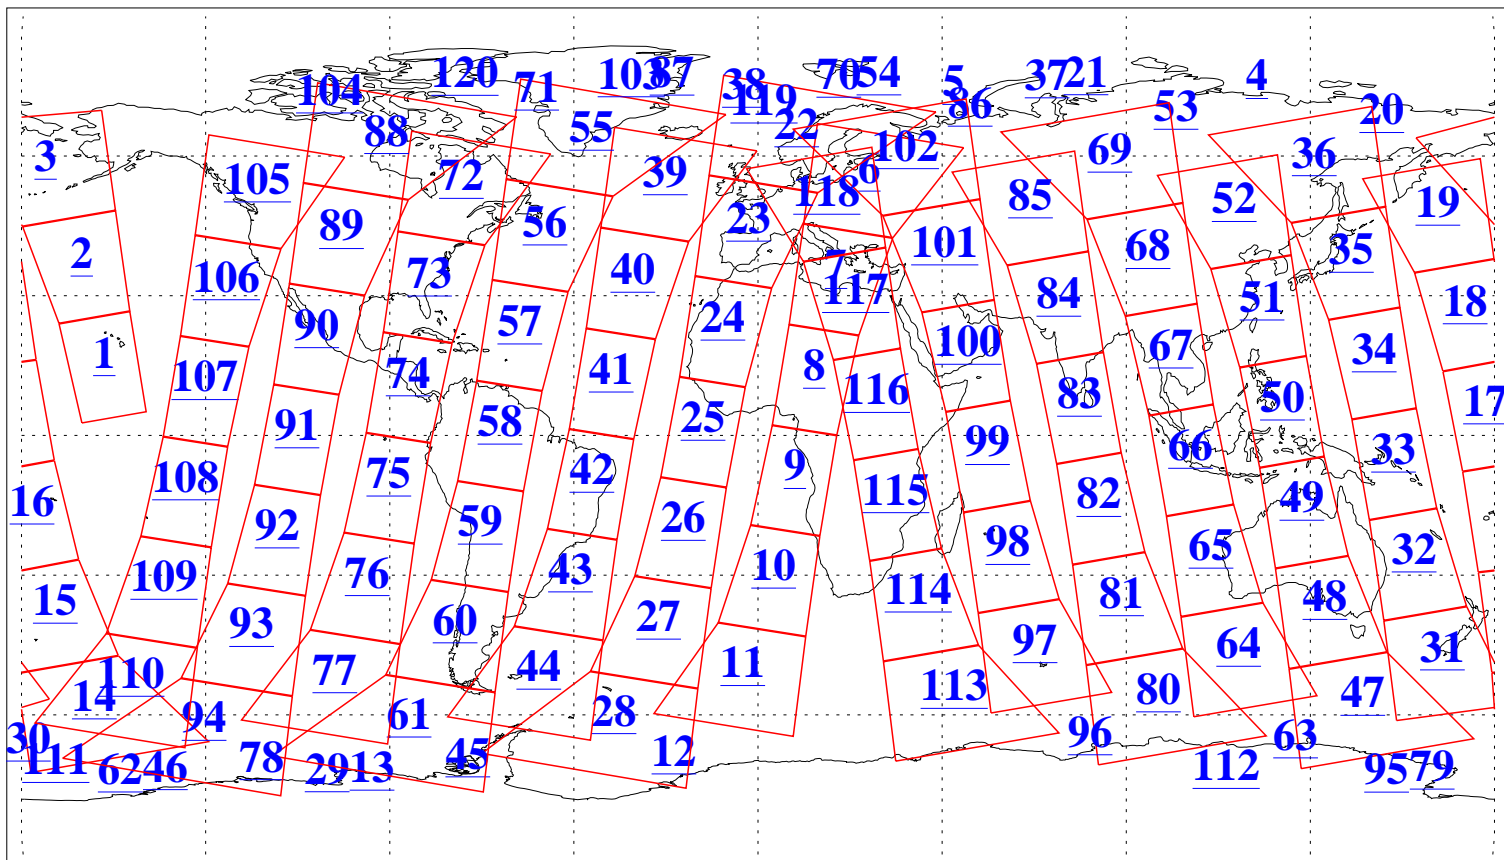

L1B Availability
AMSU Granules: 240
HSB Granules: 0
AIRS Granules: 240

5 Dec 2008
DoY 340
Aqua Day 2407
Granules: 1 to 120

Granules: 121 to 240

Legend: AMSU Available, HSB Available, AIRS Available

L1B Availability
AMSU Granules: 240
HSB Granules: 0
AIRS Granules: 240

5 Dec 2008
DoY 340
Aqua Day 2407

Ascending Granules

Descending Granules

Legend: AMSU Available, HSB Available, AIRS Available

L1B Availability
 AMSU Granules: 240
 HSB Granules: 0
 AIRS Granules: 240

5 Dec 2008
 DoY 340
 Aqua Day 2407

Northern Hemisphere Granules

Southern Hemisphere Granules

Legend: AMSU Available, HSB Available, AIRS Available