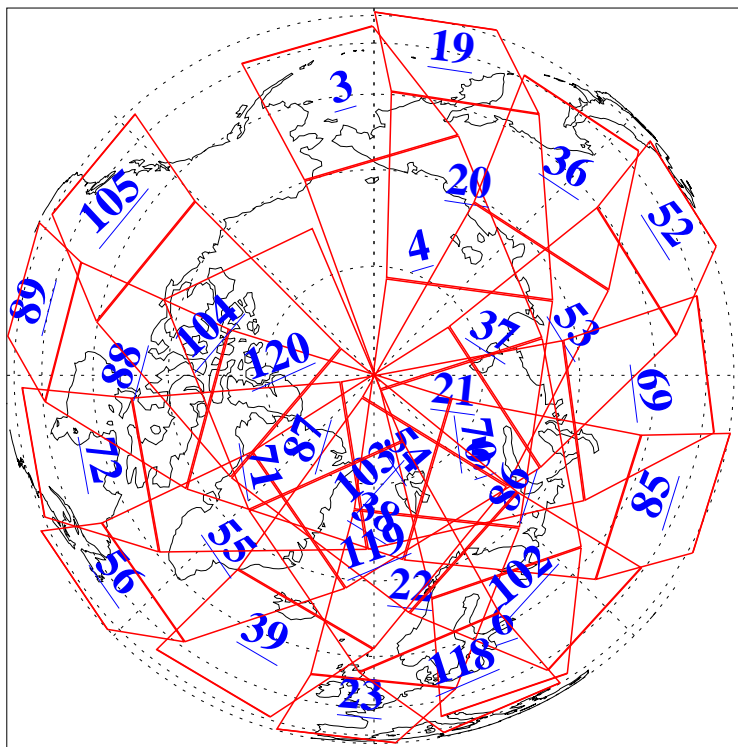

L1B Availability
AMSU Granules: 240
HSB Granules: 0
AIRS Granules: 240

5 Dec 2008
DoY 340
Aqua Day 2407
Granules: 1 to 120

Granules: 121 to 240

Legend: AMSU Available, HSB Available, AIRS Available

L1B Availability
AMSU Granules: 240
HSB Granules: 0
AIRS Granules: 240

5 Dec 2008
DoY 340
Aqua Day 2407

Ascending Granules

Descending Granules

Legend: AMSU Available, HSB Available, AIRS Available

L1B Availability
 AMSU Granules: 240
 HSB Granules: 0
 AIRS Granules: 240

5 Dec 2008
 DoY 340
 Aqua Day 2407

Northern Hemisphere Granules

Southern Hemisphere Granules

Legend: AMSU Available, HSB Available, AIRS Available