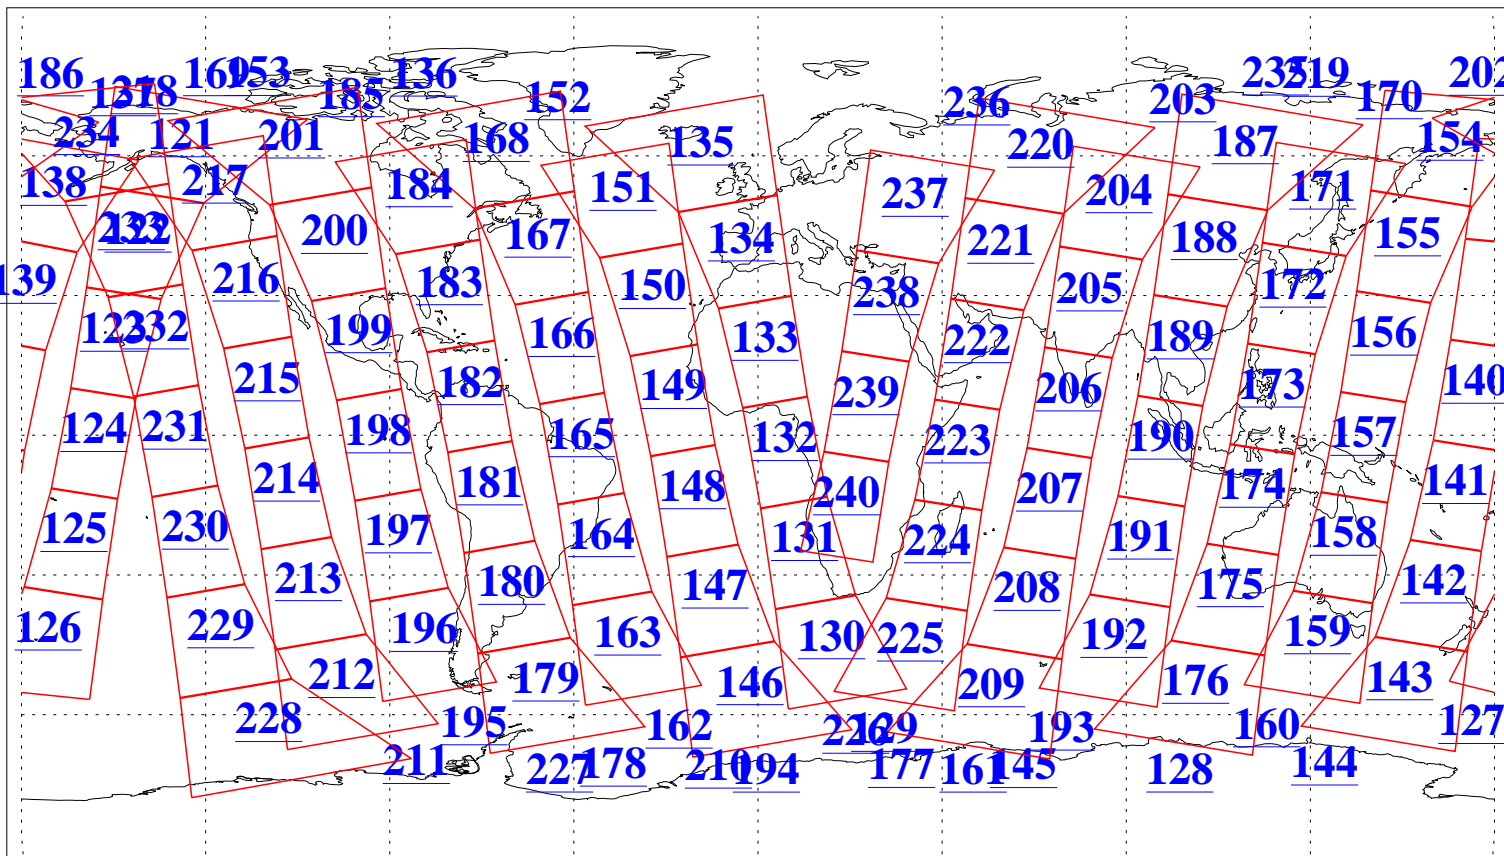

L1B Availability
AMSU Granules: 240
HSB Granules: 0
AIRS Granules: 240

5 Dec 2008
DoY 340
Aqua Day 2407
Granules: 1 to 120

Granules: 121 to 240

Legend: AMSU Available, HSB Available, AIRS Available

L1B Availability
AMSU Granules: 240
HSB Granules: 0
AIRS Granules: 240

5 Dec 2008
DoY 340
Aqua Day 2407

Ascending Granules

Descending Granules

Legend: AMSU Available, HSB Available, AIRS Available

L1B Availability
 AMSU Granules: 240
 HSB Granules: 0
 AIRS Granules: 240

5 Dec 2008
 DoY 340
 Aqua Day 2407

Northern Hemisphere Granules

Southern Hemisphere Granules

Legend: AMSU Available, HSB Available, AIRS Available