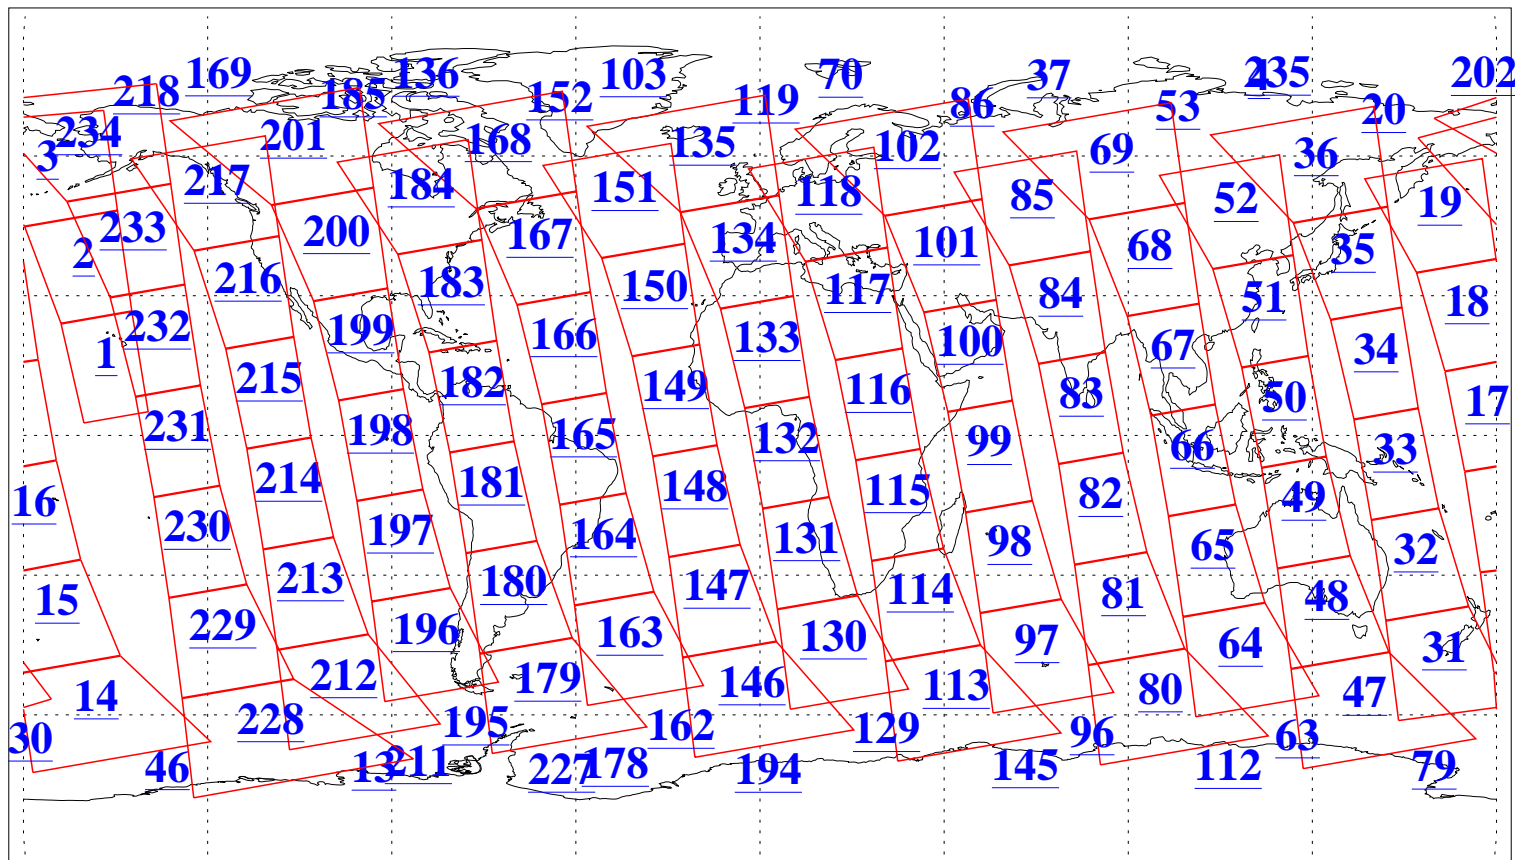

L1B Availability
AMSU Granules: 240
HSB Granules: 0
AIRS Granules: 240

5 Dec 2008
DoY 340
Aqua Day 2407
Granules: 1 to 120

Granules: 121 to 240

Legend: AMSU Available, HSB Available, AIRS Available

L1B Availability
AMSU Granules: 240
HSB Granules: 0
AIRS Granules: 240

5 Dec 2008
DoY 340
Aqua Day 2407

Ascending Granules

Descending Granules

Legend: AMSU Available, HSB Available, AIRS Available

L1B Availability
 AMSU Granules: 240
 HSB Granules: 0
 AIRS Granules: 240

5 Dec 2008
 DoY 340
 Aqua Day 2407

Northern Hemisphere Granules

Southern Hemisphere Granules

Legend: AMSU Available, HSB Available, AIRS Available