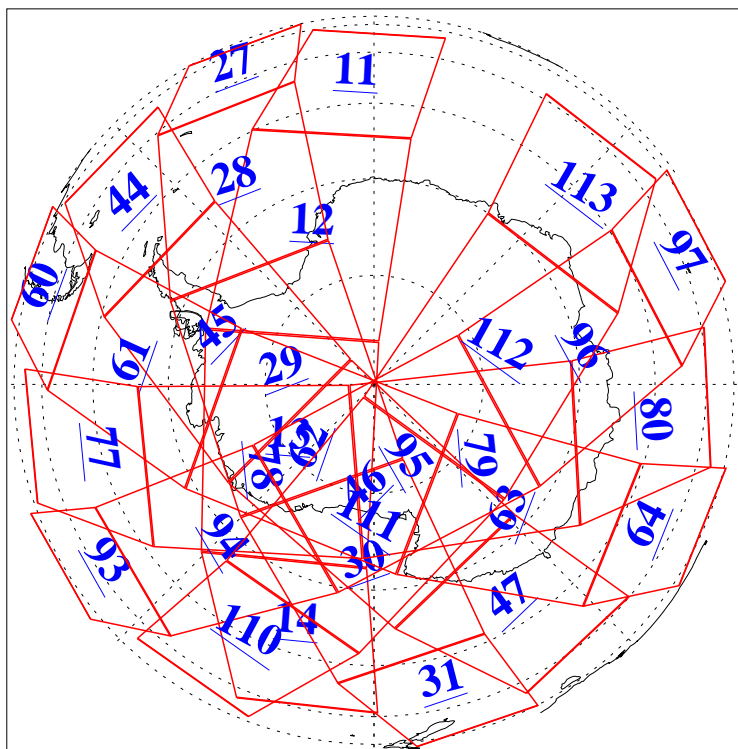

L1B Availability
AMSU Granules: 240
HSB Granules: 0
AIRS Granules: 240

5 Dec 2008
DoY 340
Aqua Day 2407
Granules: 1 to 120

Granules: 121 to 240

Legend: AMSU Available, HSB Available, AIRS Available

L1B Availability
AMSU Granules: 240
HSB Granules: 0
AIRS Granules: 240

5 Dec 2008
DoY 340
Aqua Day 2407

Ascending Granules

Descending Granules

Legend: AMSU Available, HSB Available, AIRS Available

L1B Availability
 AMSU Granules: 240
 HSB Granules: 0
 AIRS Granules: 240

5 Dec 2008
 DoY 340
 Aqua Day 2407

Northern Hemisphere Granules

Southern Hemisphere Granules

Legend: AMSU Available, HSB Available, AIRS Available