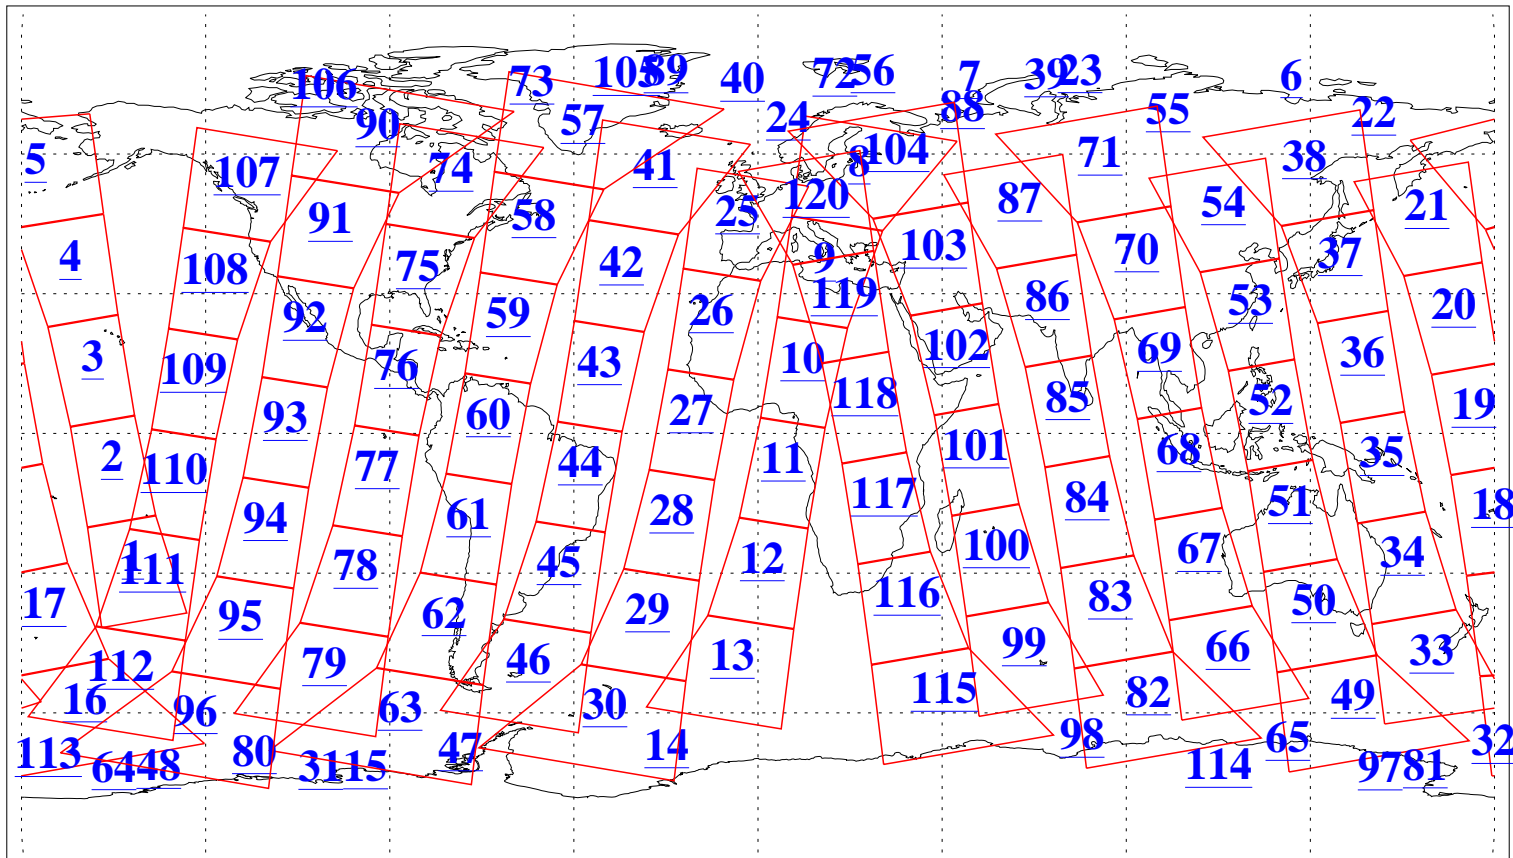

L1B Availability
AMSU Granules: 240
HSB Granules: 0
AIRS Granules: 240

3 Dec 2008
DoY 338
Aqua Day 2405
Granules: 1 to 120

Granules: 121 to 240

Legend: AMSU Available, HSB Available, AIRS Available

L1B Availability
AMSU Granules: 240
HSB Granules: 0
AIRS Granules: 240

3 Dec 2008
DoY 338
Aqua Day 2405

Ascending Granules

Descending Granules

Legend: AMSU Available, HSB Available, AIRS Available

L1B Availability
 AMSU Granules: 240
 HSB Granules: 0
 AIRS Granules: 240

3 Dec 2008
 DoY 338
 Aqua Day 2405

Northern Hemisphere Granules

Southern Hemisphere Granules

Legend: AMSU Available, HSB Available, AIRS Available