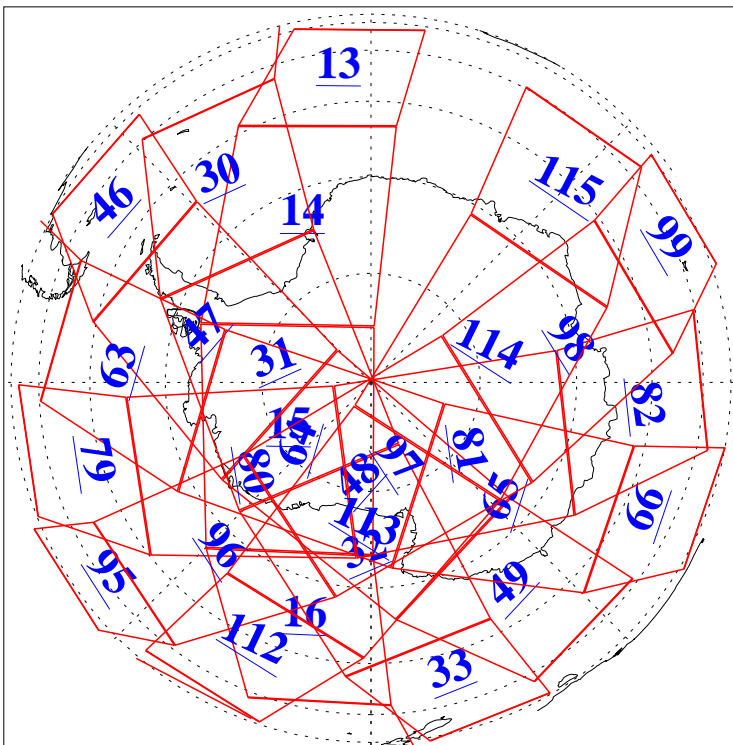

L1B Availability
AMSU Granules: 240
HSB Granules: 0
AIRS Granules: 240

3 Dec 2008
DoY 338
Aqua Day 2405
Granules: 1 to 120

Granules: 121 to 240

Legend: AMSU Available, HSB Available, AIRS Available

L1B Availability
AMSU Granules: 240
HSB Granules: 0
AIRS Granules: 240

3 Dec 2008
DoY 338
Aqua Day 2405

Ascending Granules

Descending Granules

Legend: AMSU Available, HSB Available, AIRS Available

L1B Availability
 AMSU Granules: 240
 HSB Granules: 0
 AIRS Granules: 240

3 Dec 2008
 DoY 338
 Aqua Day 2405

Northern Hemisphere Granules

Southern Hemisphere Granules

Legend: AMSU Available, HSB Available, AIRS Available