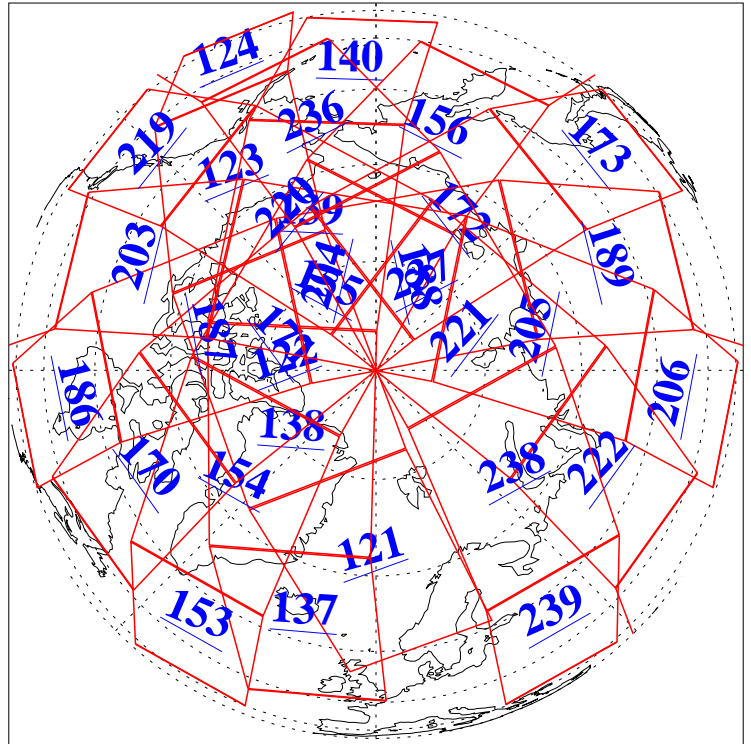

L1B Availability
AMSU Granules: 240
HSB Granules: 0
AIRS Granules: 240

3 Dec 2008
DoY 338
Aqua Day 2405
Granules: 1 to 120

Granules: 121 to 240

Legend: AMSU Available, HSB Available, AIRS Available

L1B Availability
AMSU Granules: 240
HSB Granules: 0
AIRS Granules: 240

3 Dec 2008
DoY 338
Aqua Day 2405

Ascending Granules

Descending Granules

Legend: AMSU Available, HSB Available, AIRS Available

L1B Availability
 AMSU Granules: 240
 HSB Granules: 0
 AIRS Granules: 240

3 Dec 2008
 DoY 338
 Aqua Day 2405

Northern Hemisphere Granules

Southern Hemisphere Granules

Legend: AMSU Available, HSB Available, AIRS Available