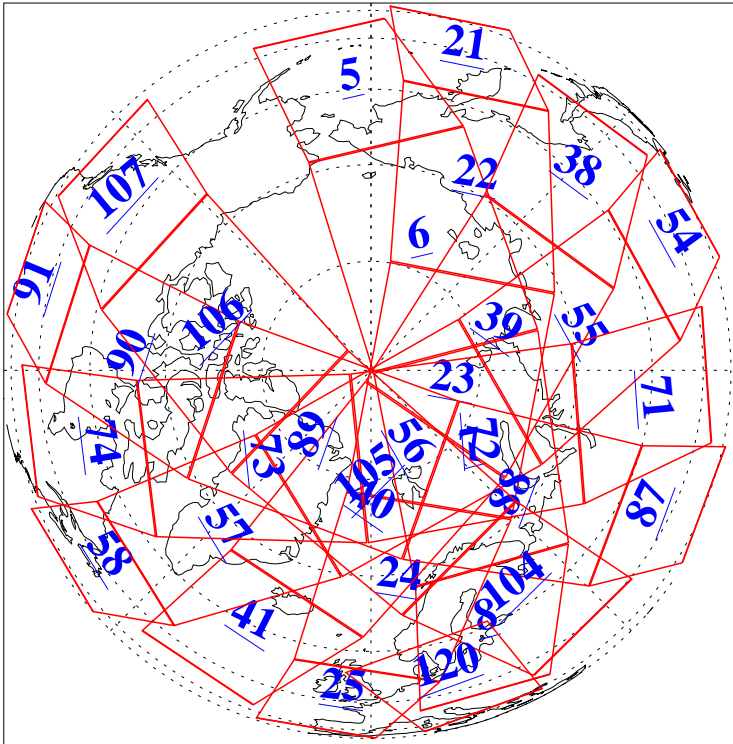

L1B Availability
AMSU Granules: 240
HSB Granules: 0
AIRS Granules: 240

3 Dec 2008
DoY 338
Aqua Day 2405
Granules: 1 to 120

Granules: 121 to 240

Legend: AMSU Available, HSB Available, AIRS Available

L1B Availability
AMSU Granules: 240
HSB Granules: 0
AIRS Granules: 240

3 Dec 2008
DoY 338
Aqua Day 2405

Ascending Granules

Descending Granules

Legend: AMSU Available, HSB Available, AIRS Available

L1B Availability
 AMSU Granules: 240
 HSB Granules: 0
 AIRS Granules: 240

3 Dec 2008
 DoY 338
 Aqua Day 2405

Northern Hemisphere Granules

Southern Hemisphere Granules

Legend: AMSU Available, HSB Available, AIRS Available