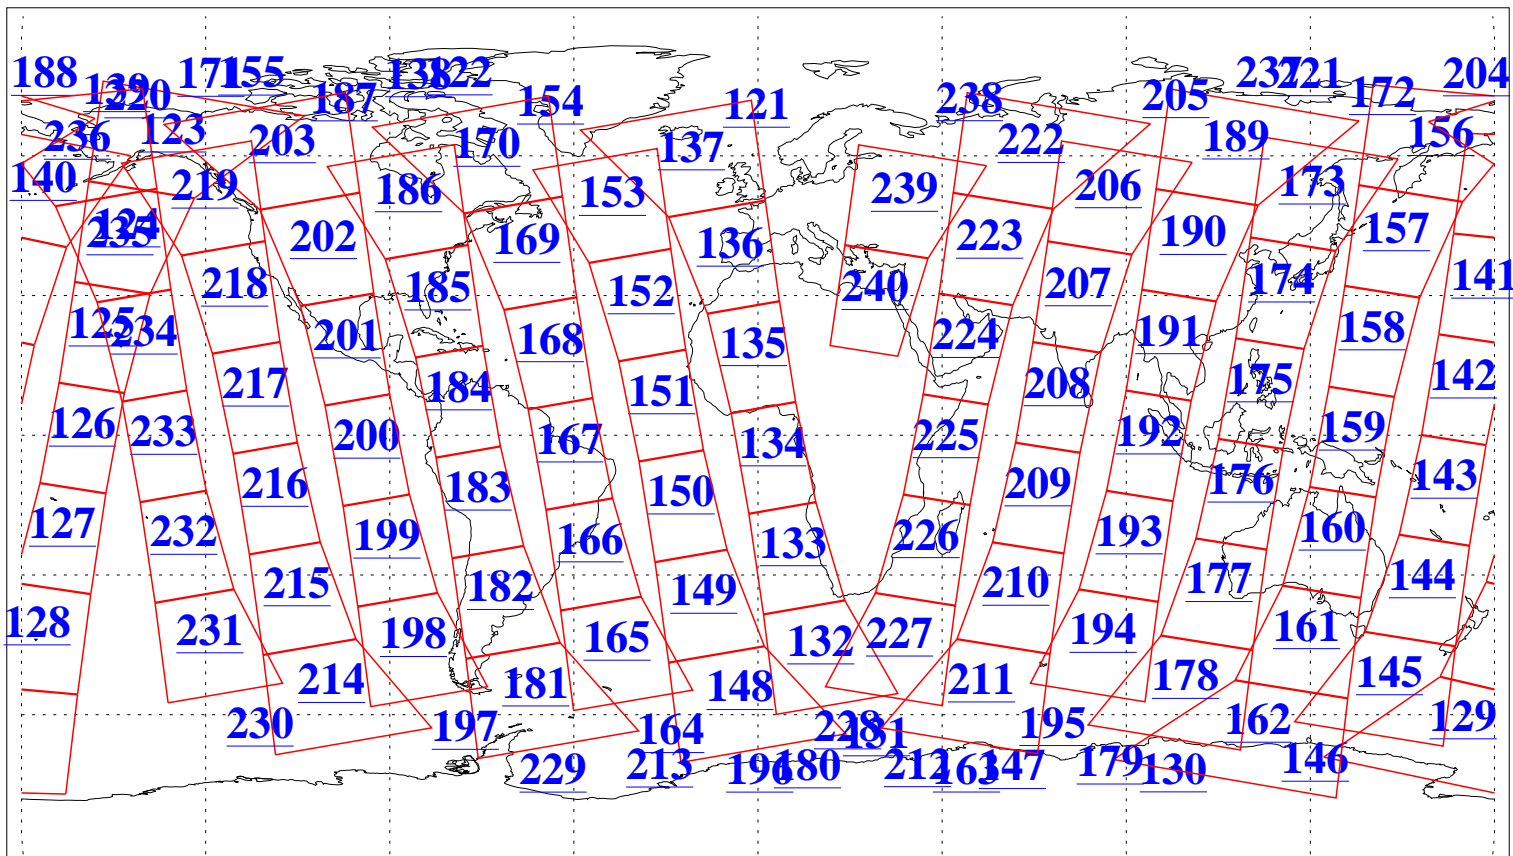

L1B Availability
AMSU Granules: 240
HSB Granules: 0
AIRS Granules: 240

3 Dec 2008
DoY 338
Aqua Day 2405
Granules: 1 to 120

Granules: 121 to 240

Legend: AMSU Available, HSB Available, AIRS Available

L1B Availability
AMSU Granules: 240
HSB Granules: 0
AIRS Granules: 240

3 Dec 2008
DoY 338
Aqua Day 2405

Ascending Granules

Descending Granules

Legend: AMSU Available, HSB Available, AIRS Available

L1B Availability
 AMSU Granules: 240
 HSB Granules: 0
 AIRS Granules: 240

3 Dec 2008
 DoY 338
 Aqua Day 2405

Northern Hemisphere Granules

Southern Hemisphere Granules

Legend: AMSU Available, HSB Available, AIRS Available