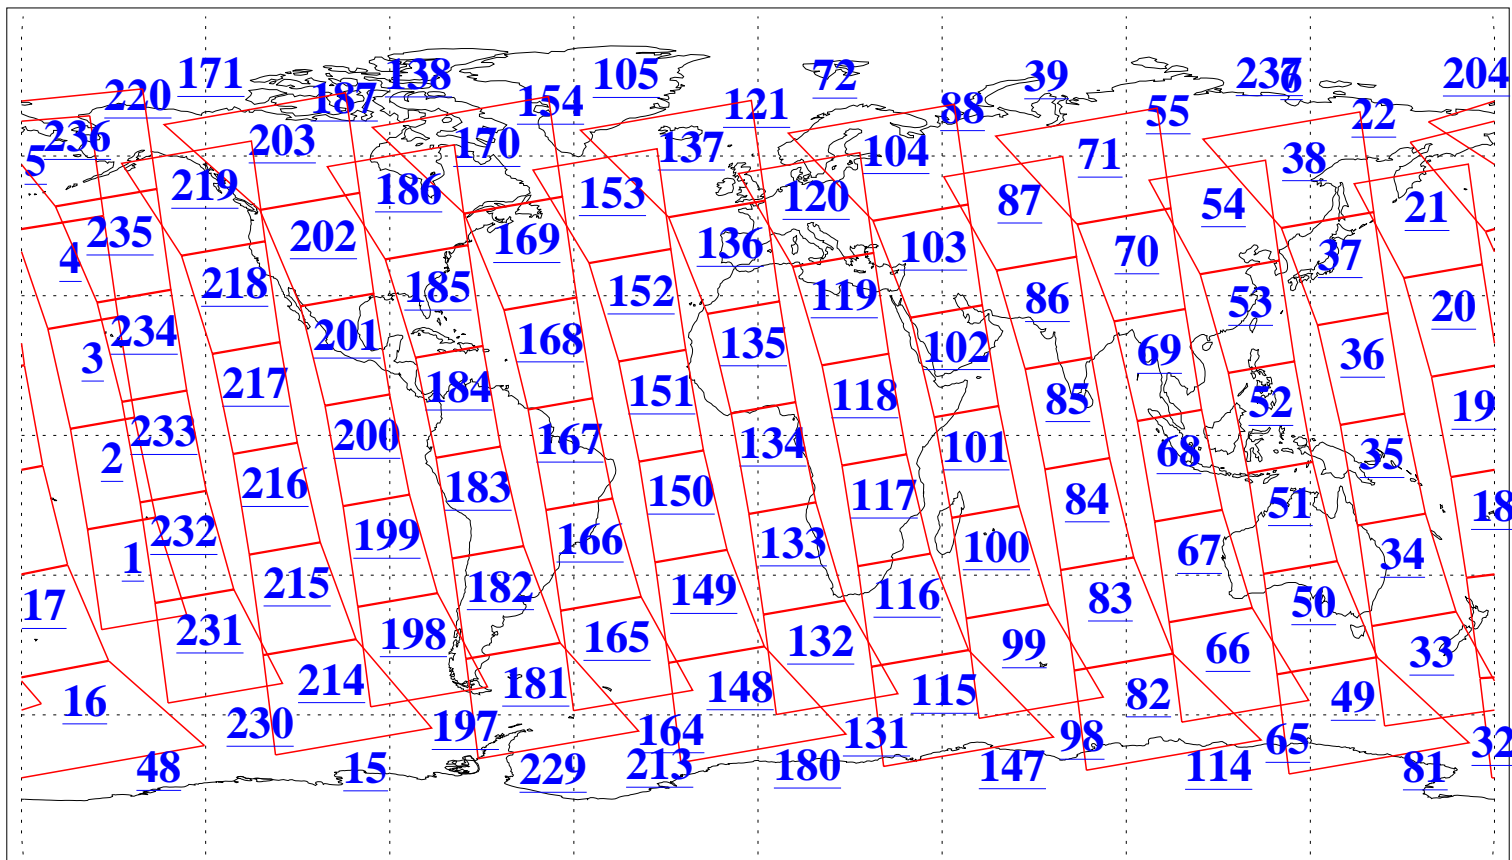

L1B Availability
AMSU Granules: 240
HSB Granules: 0
AIRS Granules: 240

3 Dec 2008
DoY 338
Aqua Day 2405
Granules: 1 to 120

Granules: 121 to 240

Legend: AMSU Available, HSB Available, AIRS Available

L1B Availability
AMSU Granules: 240
HSB Granules: 0
AIRS Granules: 240

3 Dec 2008
DoY 338
Aqua Day 2405

Ascending Granules

Descending Granules

Legend: AMSU Available, HSB Available, AIRS Available

L1B Availability
 AMSU Granules: 240
 HSB Granules: 0
 AIRS Granules: 240

3 Dec 2008
 DoY 338
 Aqua Day 2405

Northern Hemisphere Granules

Southern Hemisphere Granules

Legend: AMSU Available, HSB Available, AIRS Available