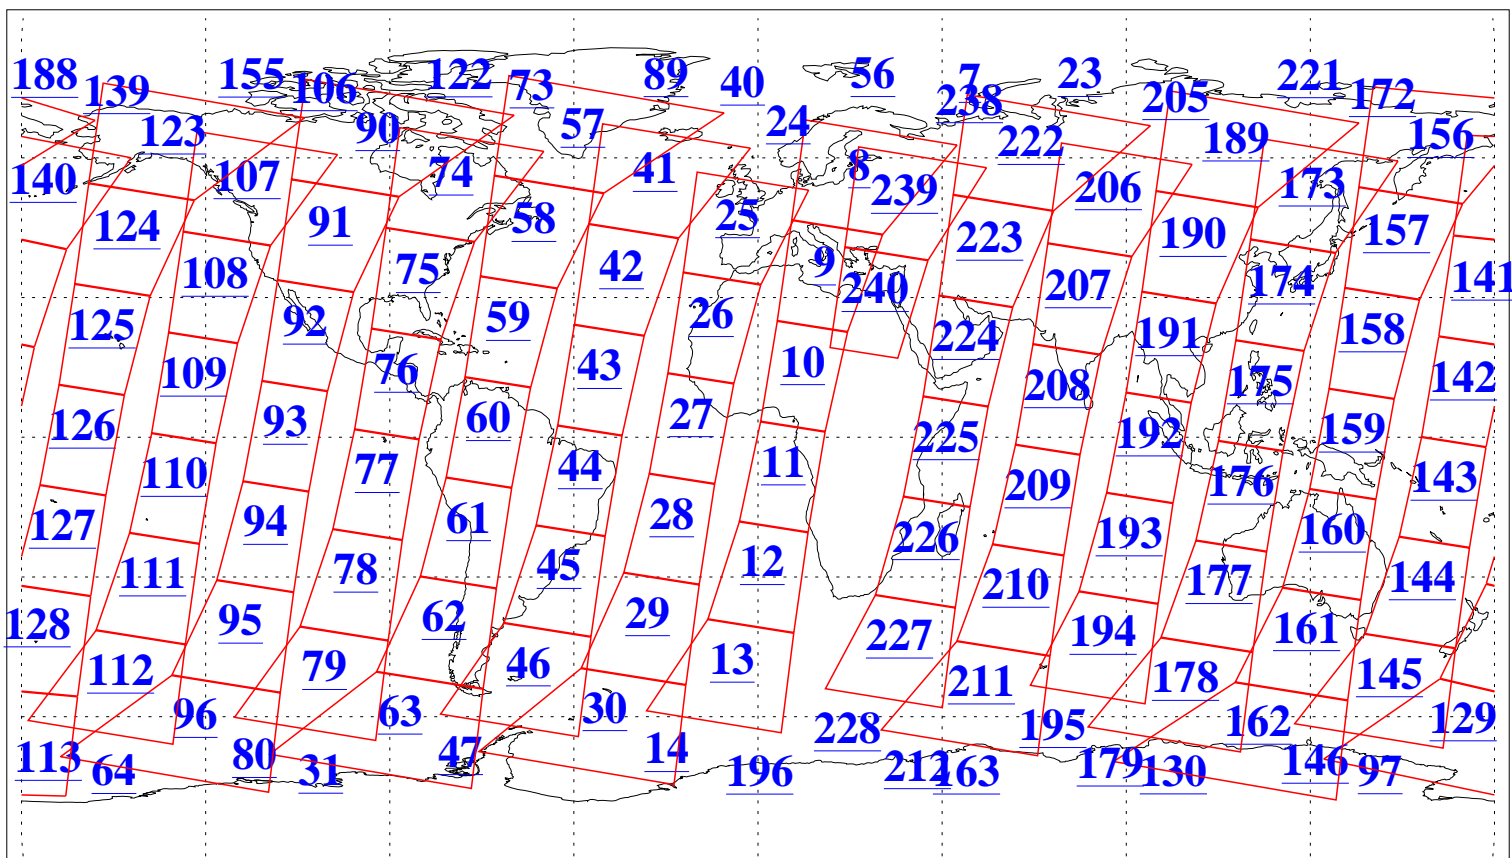

L1B Availability
AMSU Granules: 240
HSB Granules: 0
AIRS Granules: 240

3 Dec 2008
DoY 338
Aqua Day 2405
Granules: 1 to 120

Granules: 121 to 240

Legend: AMSU Available, HSB Available, AIRS Available

L1B Availability
AMSU Granules: 240
HSB Granules: 0
AIRS Granules: 240

3 Dec 2008
DoY 338
Aqua Day 2405

Ascending Granules

Descending Granules

Legend: AMSU Available, HSB Available, AIRS Available

L1B Availability
 AMSU Granules: 240
 HSB Granules: 0
 AIRS Granules: 240

3 Dec 2008
 DoY 338
 Aqua Day 2405

Northern Hemisphere Granules

Southern Hemisphere Granules

Legend: AMSU Available, HSB Available, AIRS Available