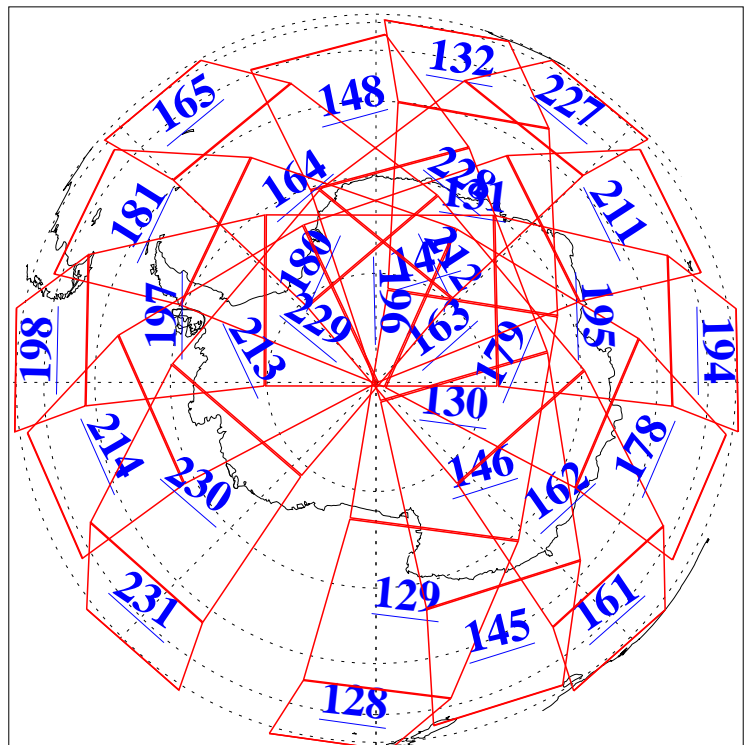

L1B Availability
AMSU Granules: 240
HSB Granules: 0
AIRS Granules: 240

3 Dec 2008
DoY 338
Aqua Day 2405
Granules: 1 to 120

Granules: 121 to 240

Legend: AMSU Available, HSB Available, AIRS Available

L1B Availability
AMSU Granules: 240
HSB Granules: 0
AIRS Granules: 240

3 Dec 2008
DoY 338
Aqua Day 2405

Ascending Granules

Descending Granules

Legend: AMSU Available, HSB Available, AIRS Available

L1B Availability
 AMSU Granules: 240
 HSB Granules: 0
 AIRS Granules: 240

3 Dec 2008
 DoY 338
 Aqua Day 2405

Northern Hemisphere Granules

Southern Hemisphere Granules

Legend: AMSU Available, HSB Available, AIRS Available