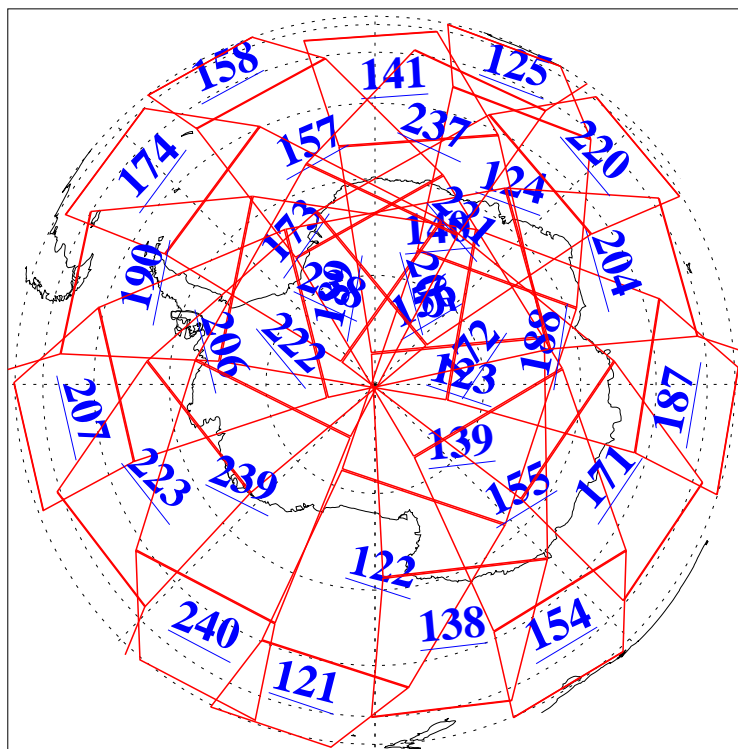

L1B Availability
AMSU Granules: 240
HSB Granules: 0
AIRS Granules: 240

2 Dec 2008
DoY 337
Aqua Day 2404
Granules: 1 to 120

Granules: 121 to 240

Legend: AMSU Available, HSB Available, AIRS Available

L1B Availability
AMSU Granules: 240
HSB Granules: 0
AIRS Granules: 240

2 Dec 2008
DoY 337
Aqua Day 2404
Ascending Granules

Descending Granules

Legend: AMSU Available, HSB Available, AIRS Available

L1B Availability
AMSU Granules: 240
HSB Granules: 0
AIRS Granules: 240

2 Dec 2008
DoY 337
Aqua Day 2404

Northern Hemisphere Granules

Southern Hemisphere Granules

Legend: AMSU Available, HSB Available, AIRS Available