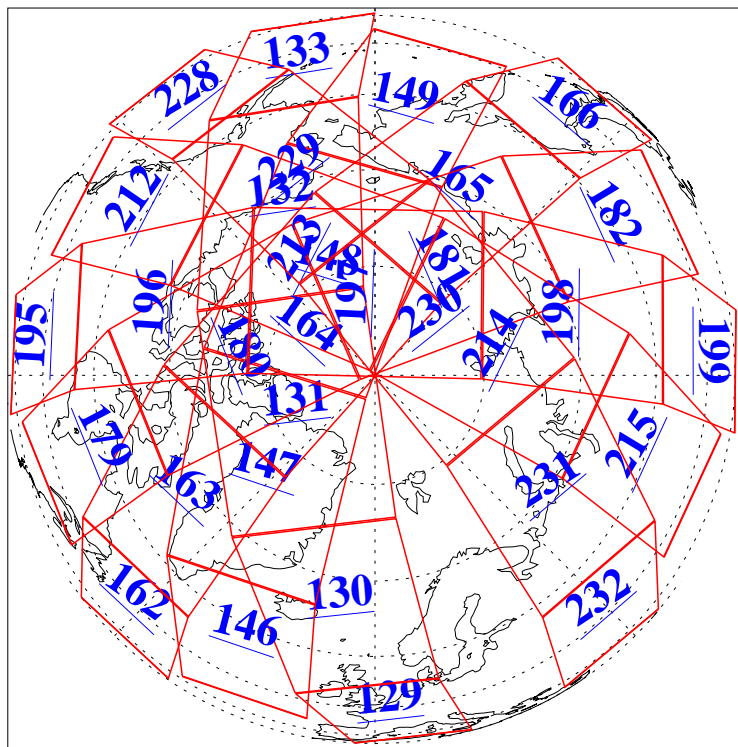

L1B Availability
AMSU Granules: 240
HSB Granules: 0
AIRS Granules: 240

2 Dec 2008
DoY 337
Aqua Day 2404
Granules: 1 to 120

Granules: 121 to 240

Legend: AMSU Available, HSB Available, AIRS Available

L1B Availability
AMSU Granules: 240
HSB Granules: 0
AIRS Granules: 240

2 Dec 2008
DoY 337
Aqua Day 2404
Ascending Granules

Descending Granules

Legend: AMSU Available, HSB Available, AIRS Available

L1B Availability
AMSU Granules: 240
HSB Granules: 0
AIRS Granules: 240

2 Dec 2008
DoY 337
Aqua Day 2404

Northern Hemisphere Granules

Southern Hemisphere Granules

Legend: AMSU Available, HSB Available, AIRS Available