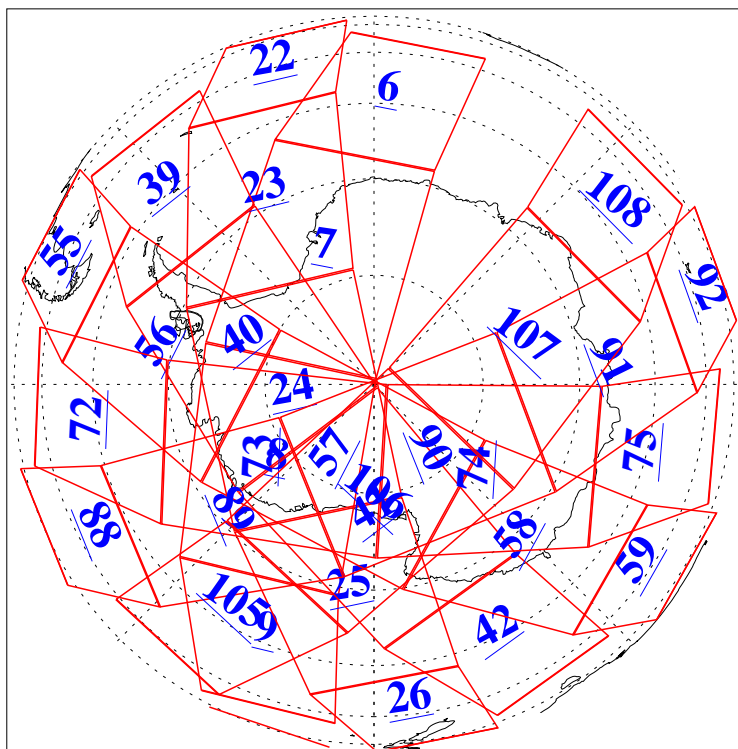

L1B Availability
AMSU Granules: 240
HSB Granules: 0
AIRS Granules: 240

2 Dec 2008
DoY 337
Aqua Day 2404
Granules: 1 to 120

Granules: 121 to 240

Legend: AMSU Available, HSB Available, AIRS Available

L1B Availability
AMSU Granules: 240
HSB Granules: 0
AIRS Granules: 240

2 Dec 2008
DoY 337
Aqua Day 2404
Ascending Granules

Descending Granules

Legend: AMSU Available, HSB Available, AIRS Available

L1B Availability
AMSU Granules: 240
HSB Granules: 0
AIRS Granules: 240

2 Dec 2008
DoY 337
Aqua Day 2404

Northern Hemisphere Granules

Southern Hemisphere Granules

Legend: AMSU Available, HSB Available, AIRS Available