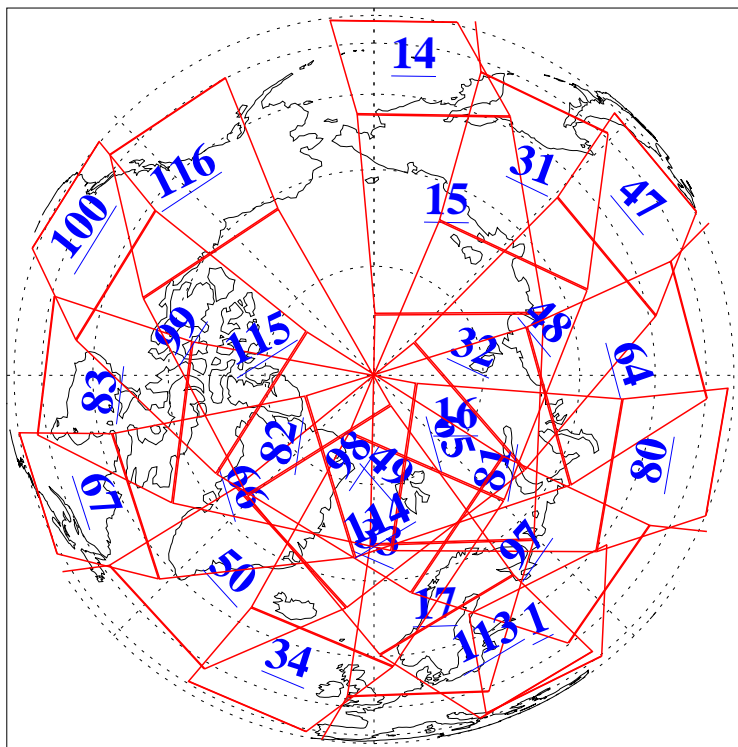

L1B Availability
AMSU Granules: 240
HSB Granules: 0
AIRS Granules: 240

2 Dec 2008
DoY 337
Aqua Day 2404
Granules: 1 to 120

Granules: 121 to 240

Legend: AMSU Available, HSB Available, AIRS Available

L1B Availability
AMSU Granules: 240
HSB Granules: 0
AIRS Granules: 240

2 Dec 2008
DoY 337
Aqua Day 2404
Ascending Granules

Descending Granules

Legend: AMSU Available, HSB Available, AIRS Available

L1B Availability
AMSU Granules: 240
HSB Granules: 0
AIRS Granules: 240

2 Dec 2008
DoY 337
Aqua Day 2404

Northern Hemisphere Granules

Southern Hemisphere Granules

Legend: AMSU Available, HSB Available, AIRS Available