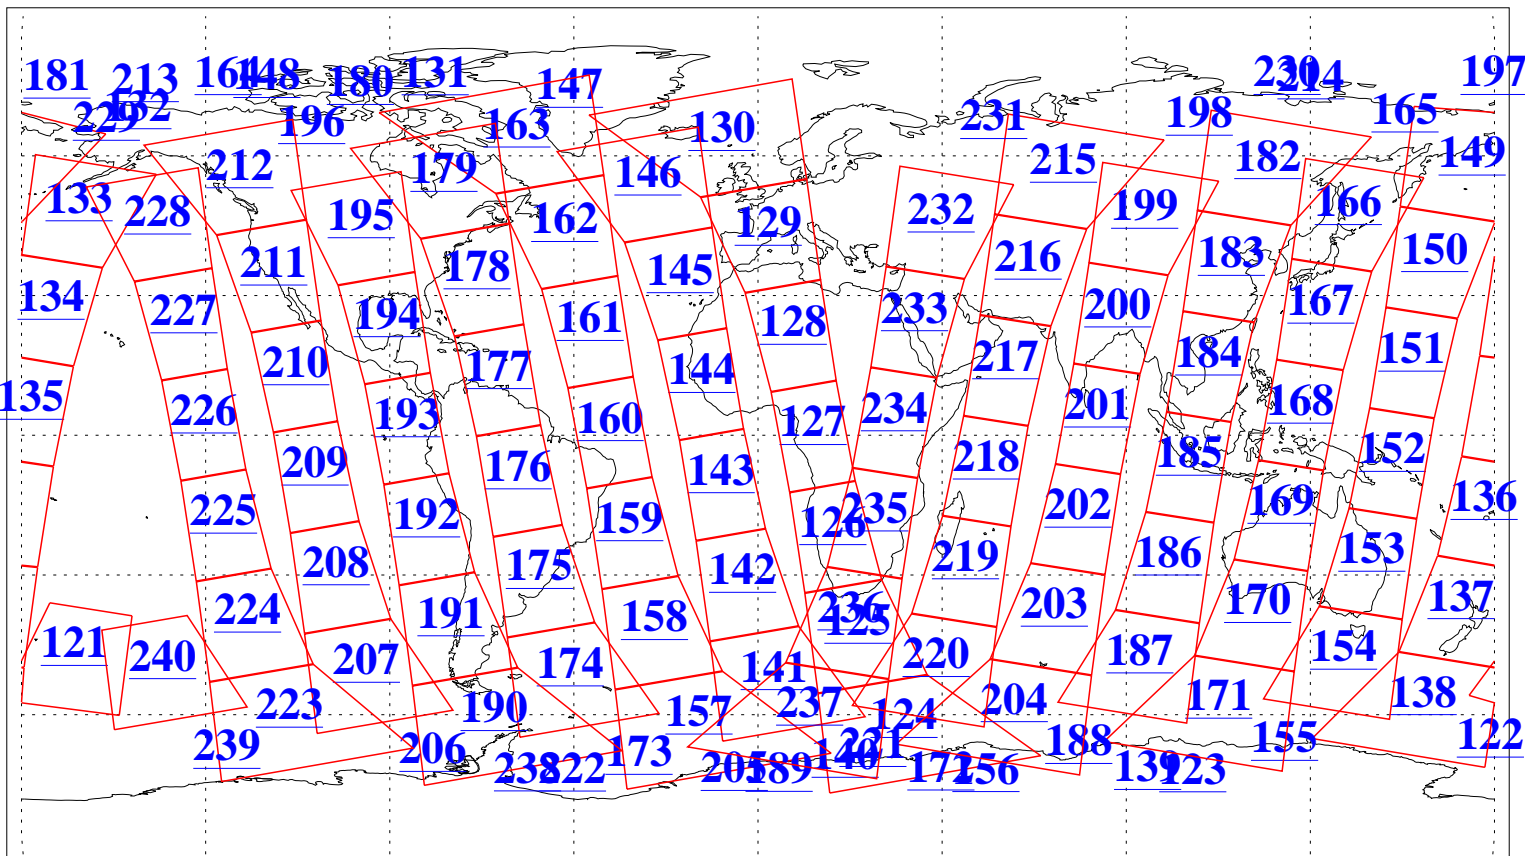

L1B Availability
AMSU Granules: 240
HSB Granules: 0
AIRS Granules: 240

2 Dec 2008
DoY 337
Aqua Day 2404
Granules: 1 to 120

Granules: 121 to 240

Legend: AMSU Available, HSB Available, AIRS Available

L1B Availability
AMSU Granules: 240
HSB Granules: 0
AIRS Granules: 240

2 Dec 2008
DoY 337
Aqua Day 2404
Ascending Granules

Descending Granules

Legend: AMSU Available, HSB Available, AIRS Available

L1B Availability
AMSU Granules: 240
HSB Granules: 0
AIRS Granules: 240

2 Dec 2008
DoY 337
Aqua Day 2404

Northern Hemisphere Granules

Southern Hemisphere Granules

Legend: AMSU Available, HSB Available, AIRS Available