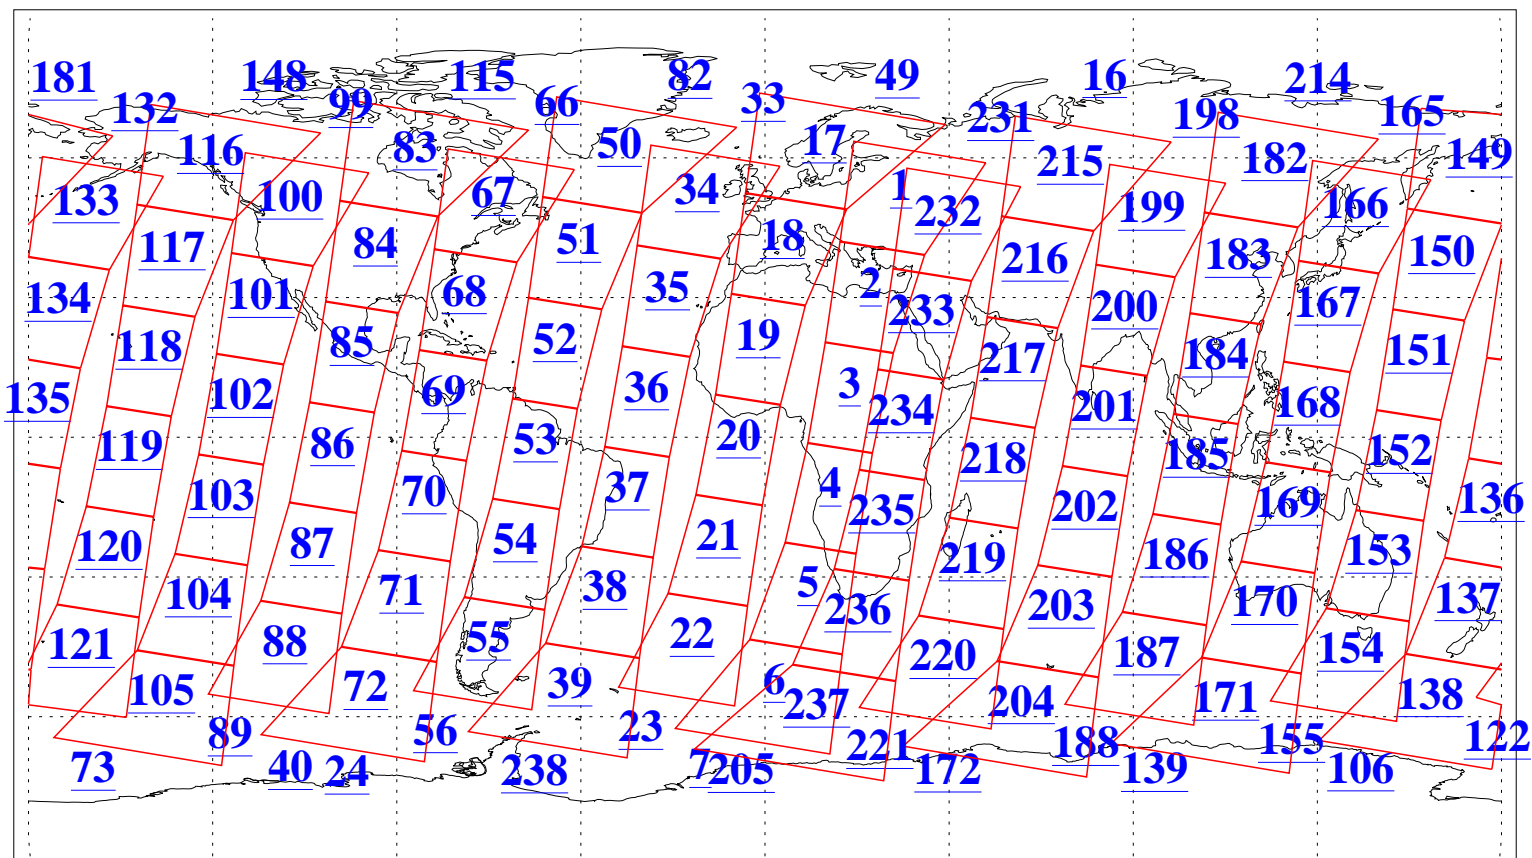

L1B Availability
AMSU Granules: 240
HSB Granules: 0
AIRS Granules: 240

2 Dec 2008
DoY 337
Aqua Day 2404
Granules: 1 to 120

Granules: 121 to 240

Legend: AMSU Available, HSB Available, AIRS Available

L1B Availability
AMSU Granules: 240
HSB Granules: 0
AIRS Granules: 240

2 Dec 2008
DoY 337
Aqua Day 2404
Ascending Granules

Descending Granules

Legend: AMSU Available, HSB Available, AIRS Available

L1B Availability
AMSU Granules: 240
HSB Granules: 0
AIRS Granules: 240

2 Dec 2008
DoY 337
Aqua Day 2404

Northern Hemisphere Granules

Southern Hemisphere Granules

Legend: AMSU Available, HSB Available, AIRS Available