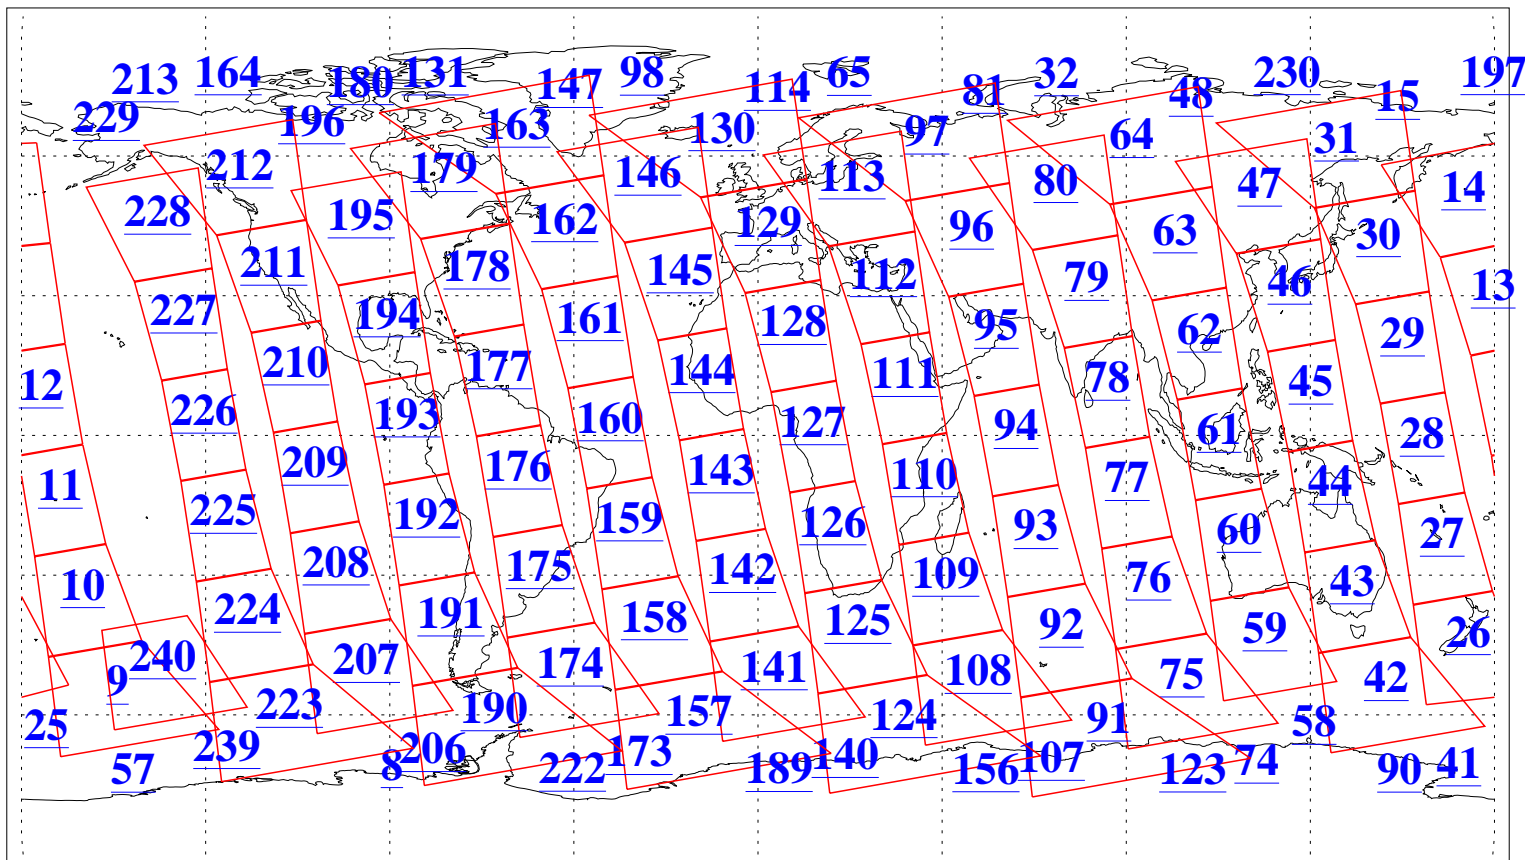

L1B Availability
AMSU Granules: 240
HSB Granules: 0
AIRS Granules: 240

2 Dec 2008
DoY 337
Aqua Day 2404
Granules: 1 to 120

Granules: 121 to 240

Legend: AMSU Available, HSB Available, AIRS Available

L1B Availability
AMSU Granules: 240
HSB Granules: 0
AIRS Granules: 240

2 Dec 2008
DoY 337
Aqua Day 2404
Ascending Granules

Descending Granules

Legend: AMSU Available, HSB Available, AIRS Available

L1B Availability
AMSU Granules: 240
HSB Granules: 0
AIRS Granules: 240

2 Dec 2008
DoY 337
Aqua Day 2404

Northern Hemisphere Granules

Southern Hemisphere Granules

Legend: AMSU Available, HSB Available, AIRS Available