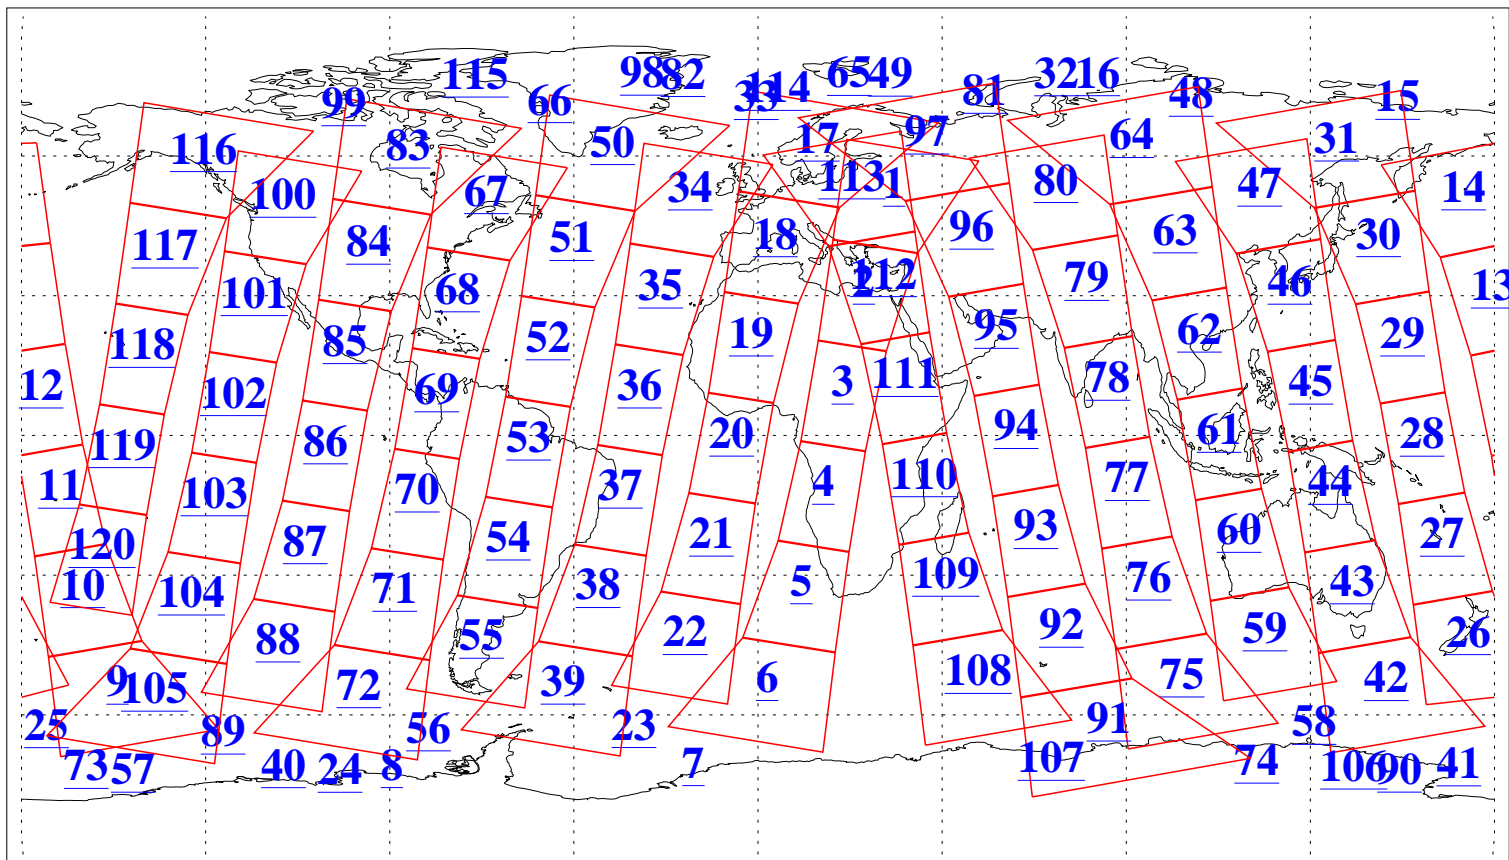

L1B Availability
AMSU Granules: 240
HSB Granules: 0
AIRS Granules: 240

2 Dec 2008
DoY 337
Aqua Day 2404
Granules: 1 to 120

Granules: 121 to 240

Legend: AMSU Available, HSB Available, AIRS Available

L1B Availability
AMSU Granules: 240
HSB Granules: 0
AIRS Granules: 240

2 Dec 2008
DoY 337
Aqua Day 2404
Ascending Granules

Descending Granules

Legend: AMSU Available, HSB Available, AIRS Available

L1B Availability
AMSU Granules: 240
HSB Granules: 0
AIRS Granules: 240

2 Dec 2008
DoY 337
Aqua Day 2404

Northern Hemisphere Granules

Southern Hemisphere Granules

Legend: AMSU Available, HSB Available, AIRS Available