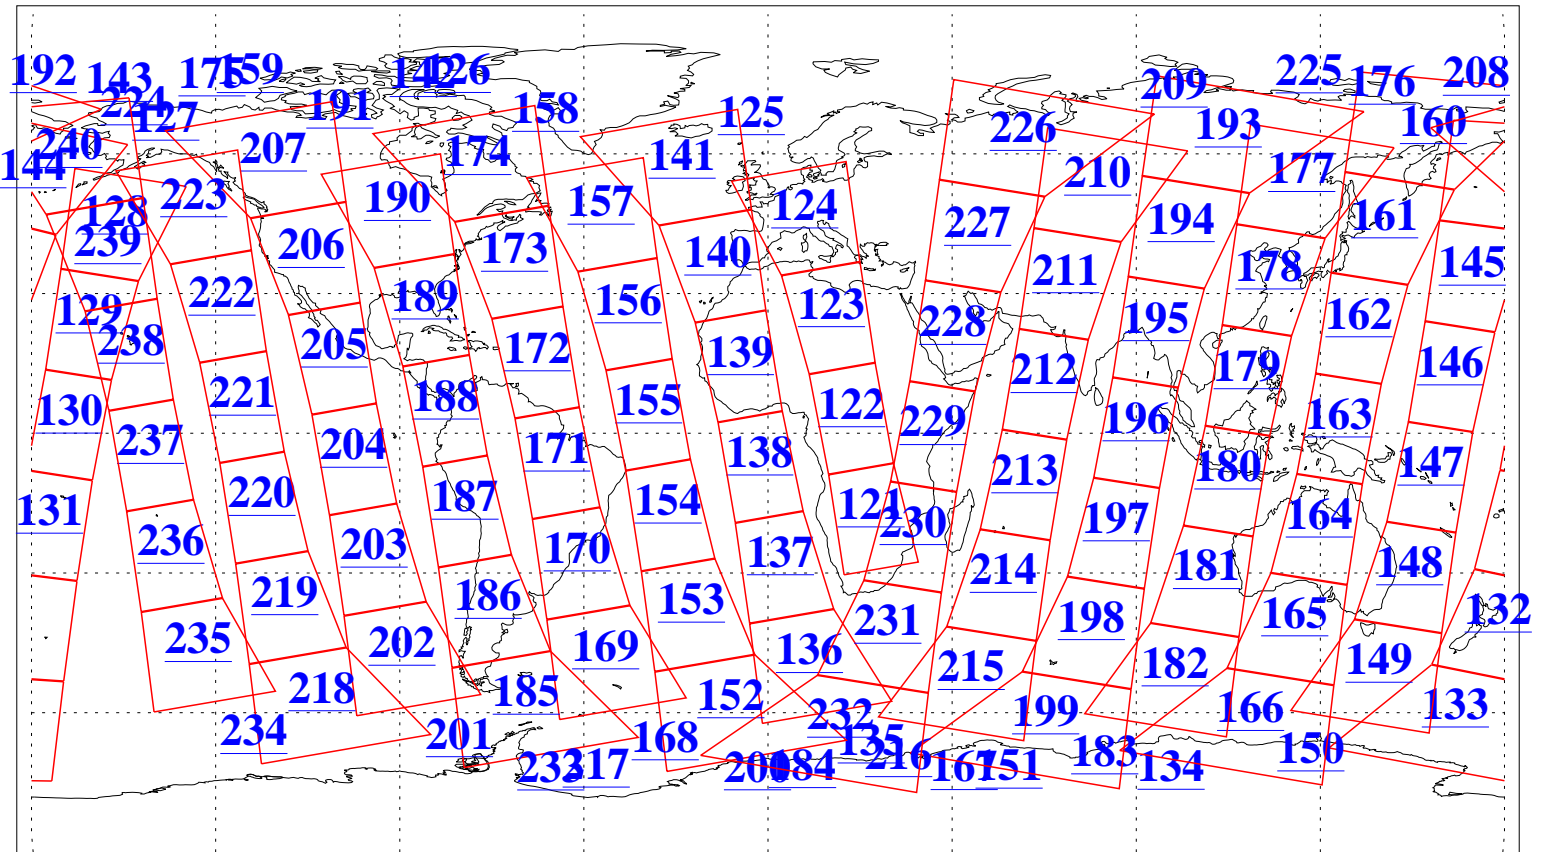

L1B Availability
AMSU Granules: 240
HSB Granules: 0
AIRS Granules: 240

29 Nov 2008
DoY 334
Aqua Day 2401
Granules: 1 to 120

Granules: 121 to 240

Legend: AMSU Available, HSB Available, AIRS Available

L1B Availability
AMSU Granules: 240
HSB Granules: 0
AIRS Granules: 240

29 Nov 2008
DoY 334
Aqua Day 2401
Ascending Granules

Descending Granules

Legend: AMSU Available, HSB Available, AIRS Available

L1B Availability
 AMSU Granules: 240
 HSB Granules: 0
 AIRS Granules: 240

29 Nov 2008
 DoY 334
 Aqua Day 2401