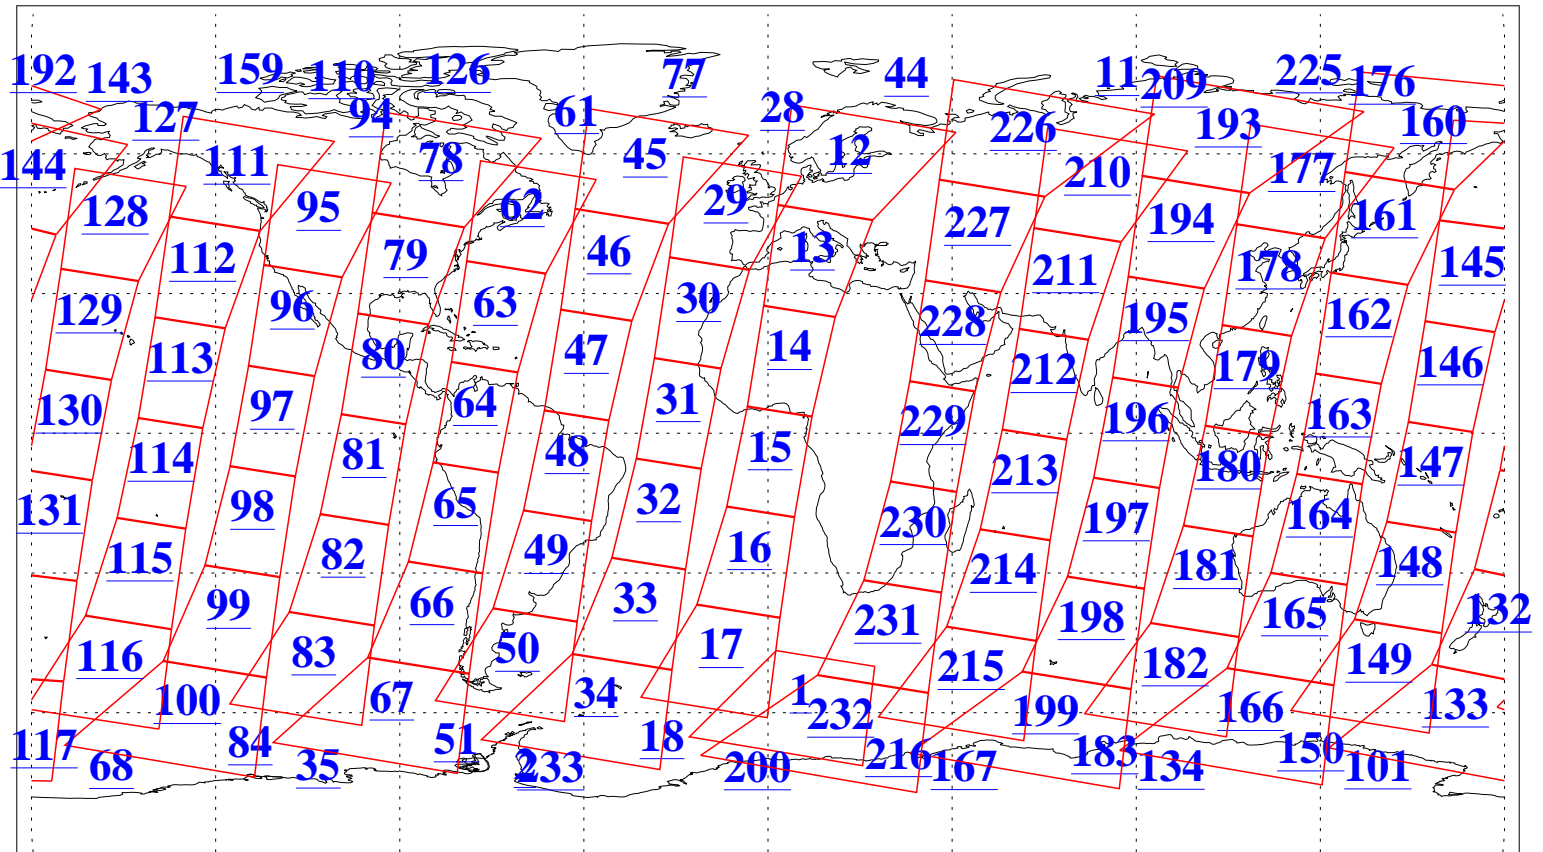

L1B Availability
AMSU Granules: 240
HSB Granules: 0
AIRS Granules: 240

29 Nov 2008
DoY 334
Aqua Day 2401
Granules: 1 to 120

Granules: 121 to 240

Legend: AMSU Available, HSB Available, AIRS Available

L1B Availability
AMSU Granules: 240
HSB Granules: 0
AIRS Granules: 240

29 Nov 2008
DoY 334
Aqua Day 2401
Ascending Granules

Descending Granules

Legend: AMSU Available, HSB Available, AIRS Available

L1B Availability
 AMSU Granules: 240
 HSB Granules: 0
 AIRS Granules: 240

29 Nov 2008
 DoY 334
 Aqua Day 2401

Northern Hemisphere Granules

Southern Hemisphere Granules

Legend: AMSU Available, HSB Available, AIRS Available