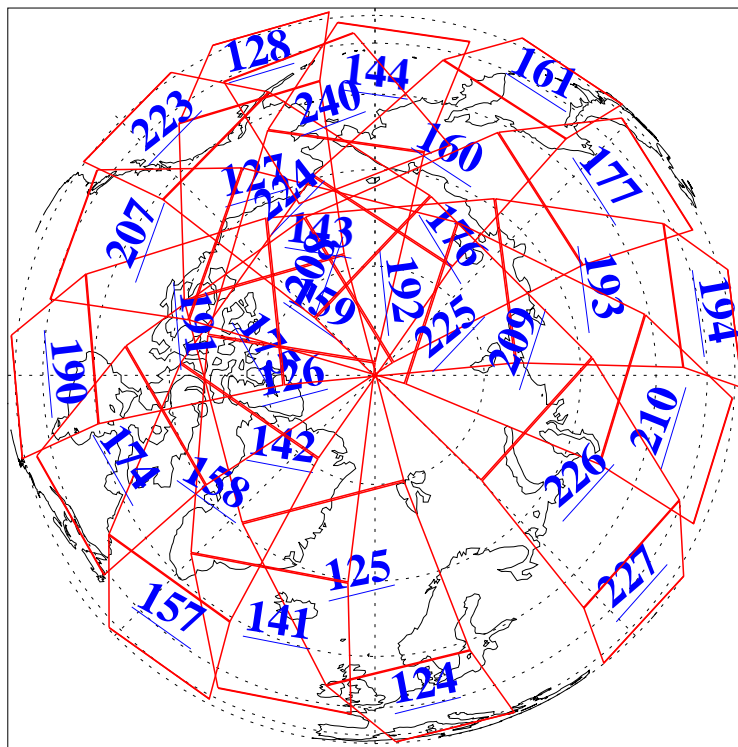

L1B Availability
AMSU Granules: 240
HSB Granules: 0
AIRS Granules: 240

29 Nov 2008
DoY 334
Aqua Day 2401
Granules: 1 to 120

Granules: 121 to 240

Legend: AMSU Available, HSB Available, AIRS Available

L1B Availability
AMSU Granules: 240
HSB Granules: 0
AIRS Granules: 240

29 Nov 2008
DoY 334
Aqua Day 2401
Ascending Granules

Descending Granules

Legend: AMSU Available, HSB Available, AIRS Available

L1B Availability
 AMSU Granules: 240
 HSB Granules: 0
 AIRS Granules: 240

29 Nov 2008
 DoY 334
 Aqua Day 2401

Northern Hemisphere Granules

Southern Hemisphere Granules

Legend: AMSU Available, HSB Available, AIRS Available