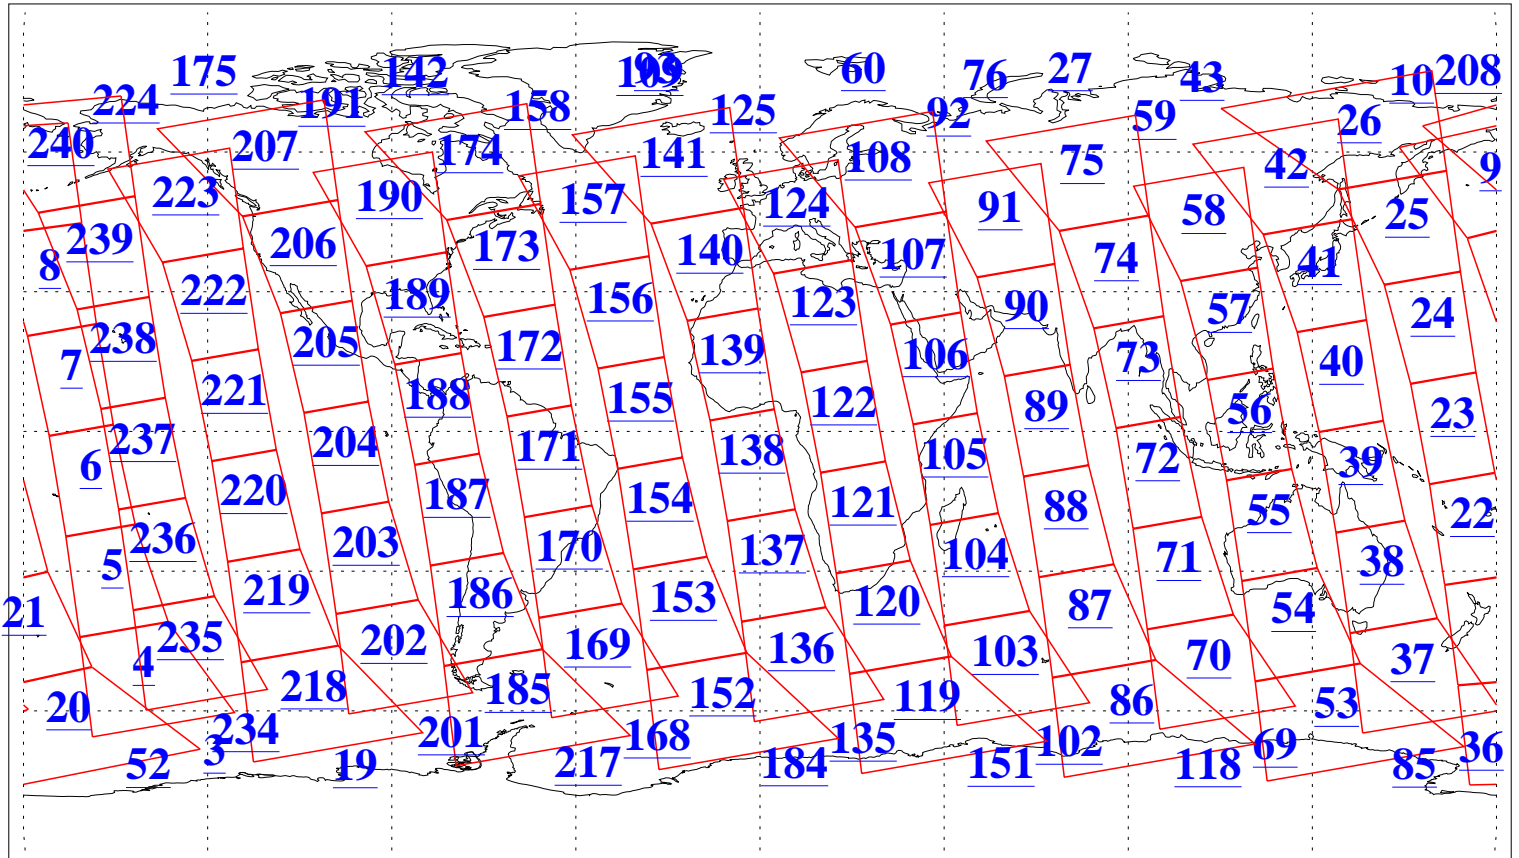

L1B Availability
AMSU Granules: 240
HSB Granules: 0
AIRS Granules: 240

29 Nov 2008
DoY 334
Aqua Day 2401
Granules: 1 to 120

Granules: 121 to 240

Legend: AMSU Available, HSB Available, AIRS Available

L1B Availability
AMSU Granules: 240
HSB Granules: 0
AIRS Granules: 240

29 Nov 2008
DoY 334
Aqua Day 2401
Ascending Granules

Descending Granules

Legend: AMSU Available, HSB Available, AIRS Available

L1B Availability
 AMSU Granules: 240
 HSB Granules: 0
 AIRS Granules: 240

29 Nov 2008
 DoY 334
 Aqua Day 2401

Northern Hemisphere Granules

Southern Hemisphere Granules

Legend: AMSU Available, HSB Available, AIRS Available