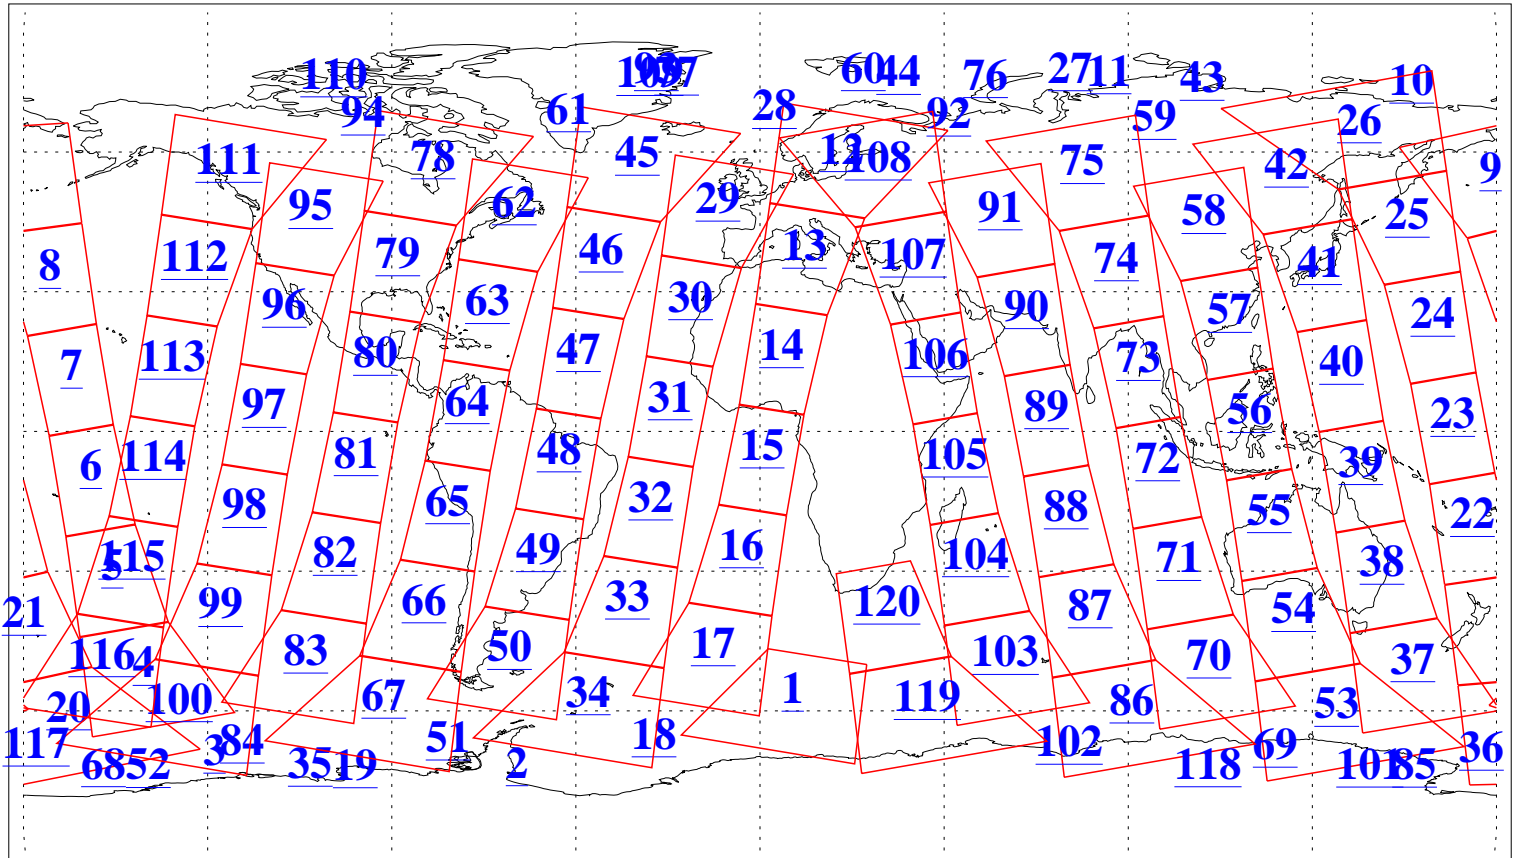

L1B Availability
AMSU Granules: 240
HSB Granules: 0
AIRS Granules: 240

29 Nov 2008
DoY 334
Aqua Day 2401
Granules: 1 to 120

Granules: 121 to 240

Legend: AMSU Available, HSB Available, AIRS Available

L1B Availability
AMSU Granules: 240
HSB Granules: 0
AIRS Granules: 240

29 Nov 2008
DoY 334
Aqua Day 2401
Ascending Granules

Descending Granules

Legend: AMSU Available, HSB Available, AIRS Available

L1B Availability
 AMSU Granules: 240
 HSB Granules: 0
 AIRS Granules: 240

29 Nov 2008
 DoY 334
 Aqua Day 2401

Northern Hemisphere Granules

Southern Hemisphere Granules

Legend: AMSU Available, HSB Available, AIRS Available