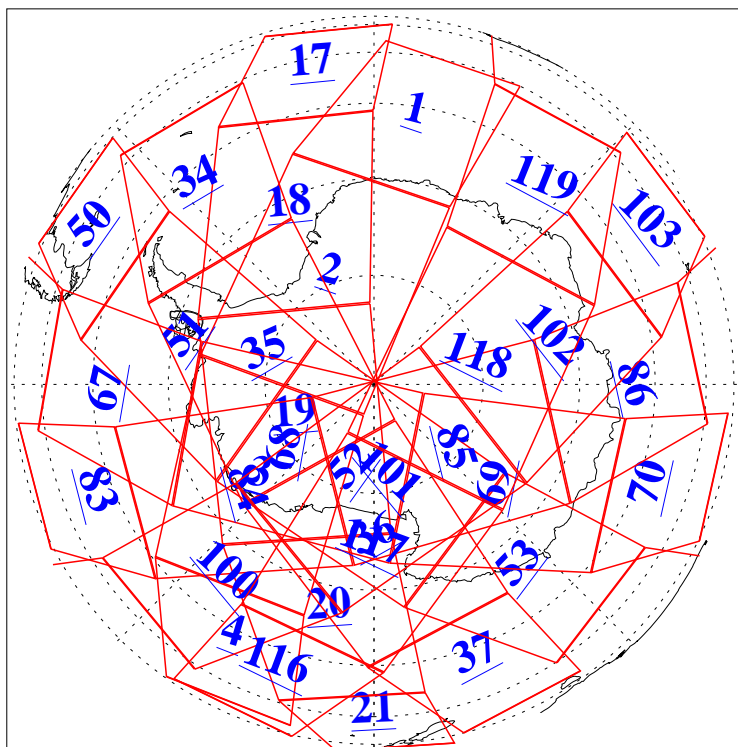

L1B Availability
AMSU Granules: 240
HSB Granules: 0
AIRS Granules: 240

29 Nov 2008
DoY 334
Aqua Day 2401
Granules: 1 to 120

Granules: 121 to 240

Legend: AMSU Available, HSB Available, AIRS Available

L1B Availability
AMSU Granules: 240
HSB Granules: 0
AIRS Granules: 240

29 Nov 2008
DoY 334
Aqua Day 2401
Ascending Granules

Descending Granules

Legend: AMSU Available, HSB Available, AIRS Available

L1B Availability
 AMSU Granules: 240
 HSB Granules: 0
 AIRS Granules: 240

29 Nov 2008
 DoY 334
 Aqua Day 2401

Northern Hemisphere Granules

Southern Hemisphere Granules

Legend: AMSU Available, HSB Available, AIRS Available