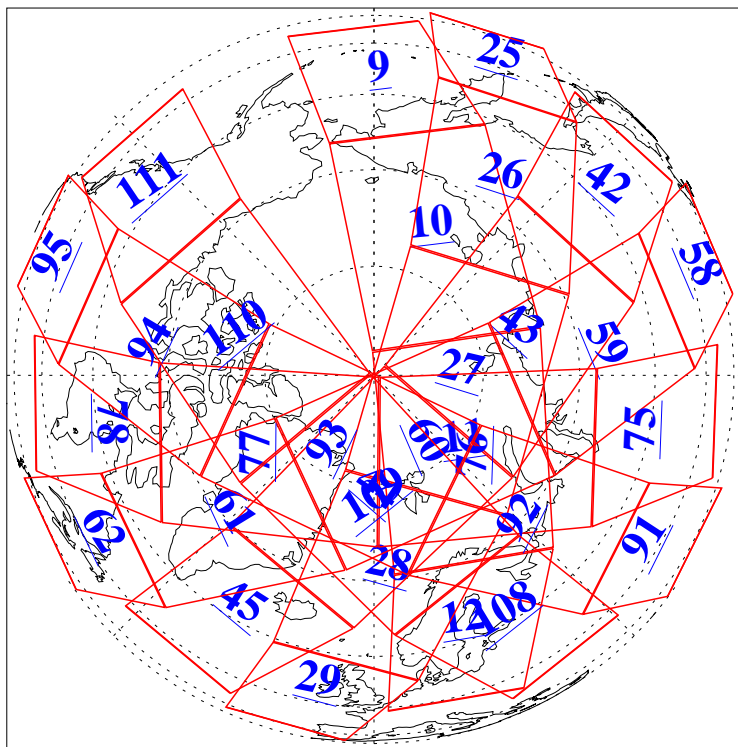

L1B Availability
AMSU Granules: 240
HSB Granules: 0
AIRS Granules: 240

29 Nov 2008
DoY 334
Aqua Day 2401
Granules: 1 to 120

Granules: 121 to 240

Legend: AMSU Available, HSB Available, AIRS Available

L1B Availability
AMSU Granules: 240
HSB Granules: 0
AIRS Granules: 240

29 Nov 2008
DoY 334
Aqua Day 2401
Ascending Granules

Descending Granules

Legend: AMSU Available, HSB Available, AIRS Available

L1B Availability
 AMSU Granules: 240
 HSB Granules: 0
 AIRS Granules: 240

29 Nov 2008
 DoY 334
 Aqua Day 2401

Northern Hemisphere Granules

Southern Hemisphere Granules

Legend: AMSU Available, HSB Available, AIRS Available