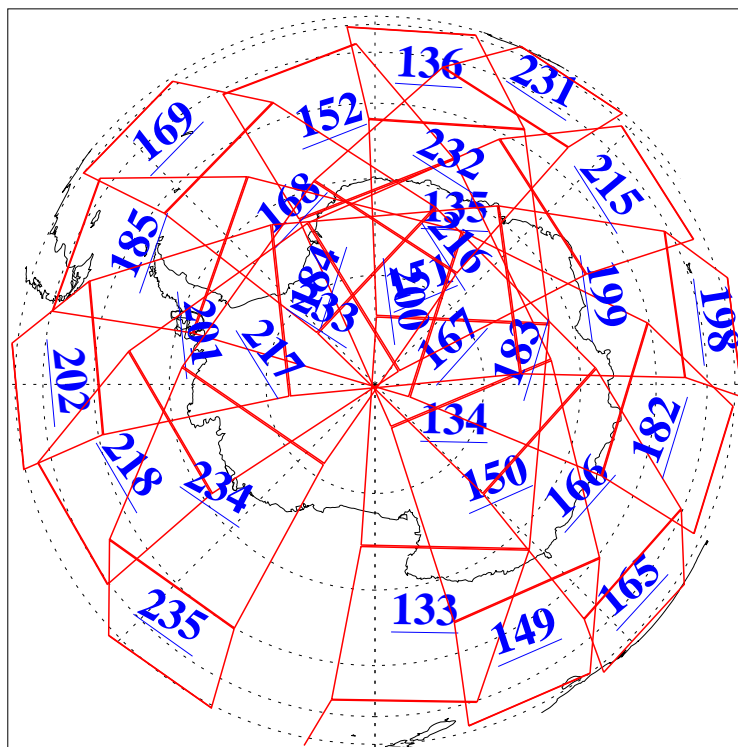

L1B Availability
AMSU Granules: 240
HSB Granules: 0
AIRS Granules: 240

29 Nov 2008
DoY 334
Aqua Day 2401
Granules: 1 to 120

Granules: 121 to 240

Legend: AMSU Available, HSB Available, AIRS Available

L1B Availability
AMSU Granules: 240
HSB Granules: 0
AIRS Granules: 240

29 Nov 2008
DoY 334
Aqua Day 2401
Ascending Granules

Descending Granules

Legend: AMSU Available, HSB Available, AIRS Available

L1B Availability
 AMSU Granules: 240
 HSB Granules: 0
 AIRS Granules: 240

29 Nov 2008
 DoY 334
 Aqua Day 2401

Northern Hemisphere Granules

Southern Hemisphere Granules

Legend: AMSU Available, HSB Available, AIRS Available