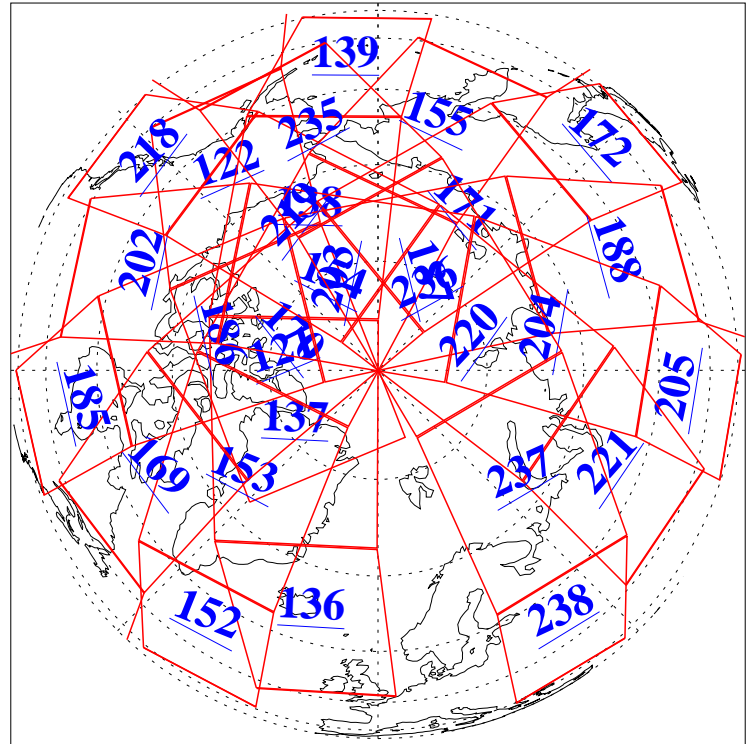

L1B Availability
AMSU Granules: 240
HSB Granules: 0
AIRS Granules: 240

26 Nov 2008
DoY 331
Aqua Day 2398
Granules: 1 to 120

Granules: 121 to 240

Legend: AMSU Available, HSB Available, AIRS Available

L1B Availability
AMSU Granules: 240
HSB Granules: 0
AIRS Granules: 240

26 Nov 2008
DoY 331
Aqua Day 2398

Ascending Granules

Descending Granules

Legend: AMSU Available, HSB Available, AIRS Available

L1B Availability
 AMSU Granules: 240
 HSB Granules: 0
 AIRS Granules: 240

26 Nov 2008
 DoY 331
 Aqua Day 2398

Northern Hemisphere Granules

Southern Hemisphere Granules

Legend: AMSU Available, HSB Available, AIRS Available