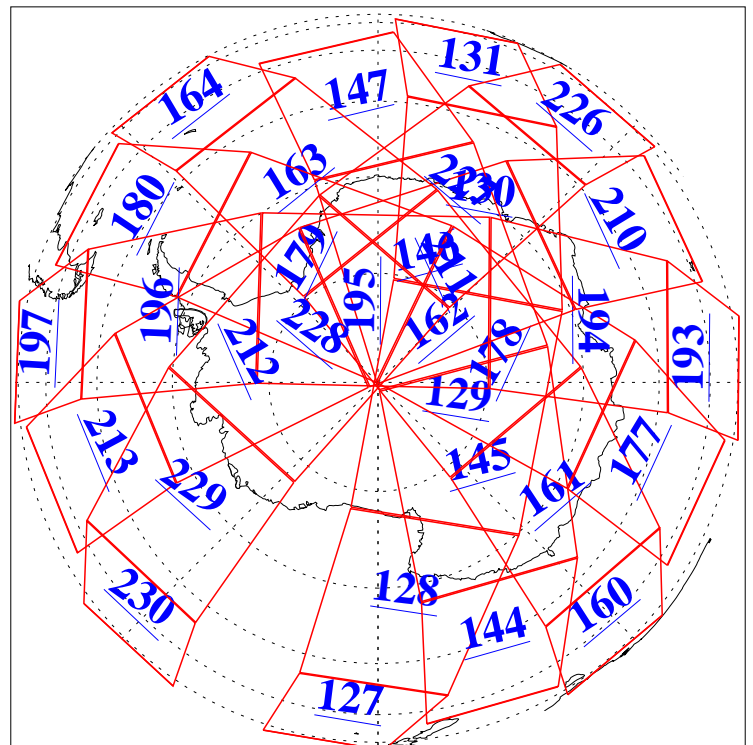

L1B Availability
AMSU Granules: 240
HSB Granules: 0
AIRS Granules: 240

26 Nov 2008
DoY 331
Aqua Day 2398
Granules: 1 to 120

Granules: 121 to 240

Legend: AMSU Available, HSB Available, AIRS Available

L1B Availability
AMSU Granules: 240
HSB Granules: 0
AIRS Granules: 240

26 Nov 2008
DoY 331
Aqua Day 2398

Ascending Granules

Descending Granules

Legend: AMSU Available, HSB Available, AIRS Available

L1B Availability
 AMSU Granules: 240
 HSB Granules: 0
 AIRS Granules: 240

26 Nov 2008
 DoY 331
 Aqua Day 2398

Northern Hemisphere Granules

Southern Hemisphere Granules

Legend: AMSU Available, HSB Available, AIRS Available