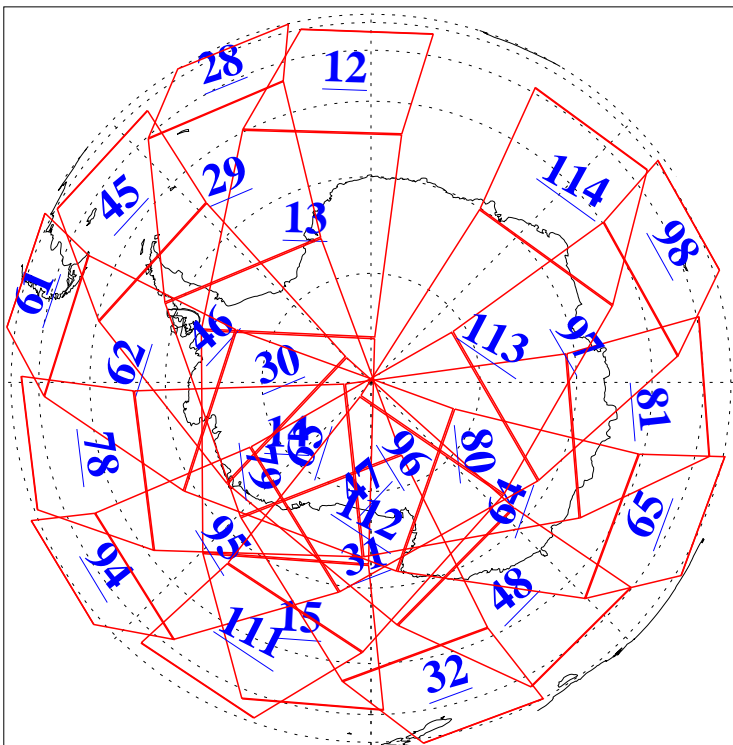

L1B Availability
AMSU Granules: 240
HSB Granules: 0
AIRS Granules: 240

26 Nov 2008
DoY 331
Aqua Day 2398
Granules: 1 to 120

Granules: 121 to 240

Legend: AMSU Available, HSB Available, AIRS Available

L1B Availability
AMSU Granules: 240
HSB Granules: 0
AIRS Granules: 240

26 Nov 2008
DoY 331
Aqua Day 2398

Ascending Granules

Descending Granules

Legend: AMSU Available, HSB Available, AIRS Available

L1B Availability
 AMSU Granules: 240
 HSB Granules: 0
 AIRS Granules: 240

26 Nov 2008
 DoY 331
 Aqua Day 2398

Northern Hemisphere Granules

Southern Hemisphere Granules

Legend: AMSU Available, HSB Available, AIRS Available