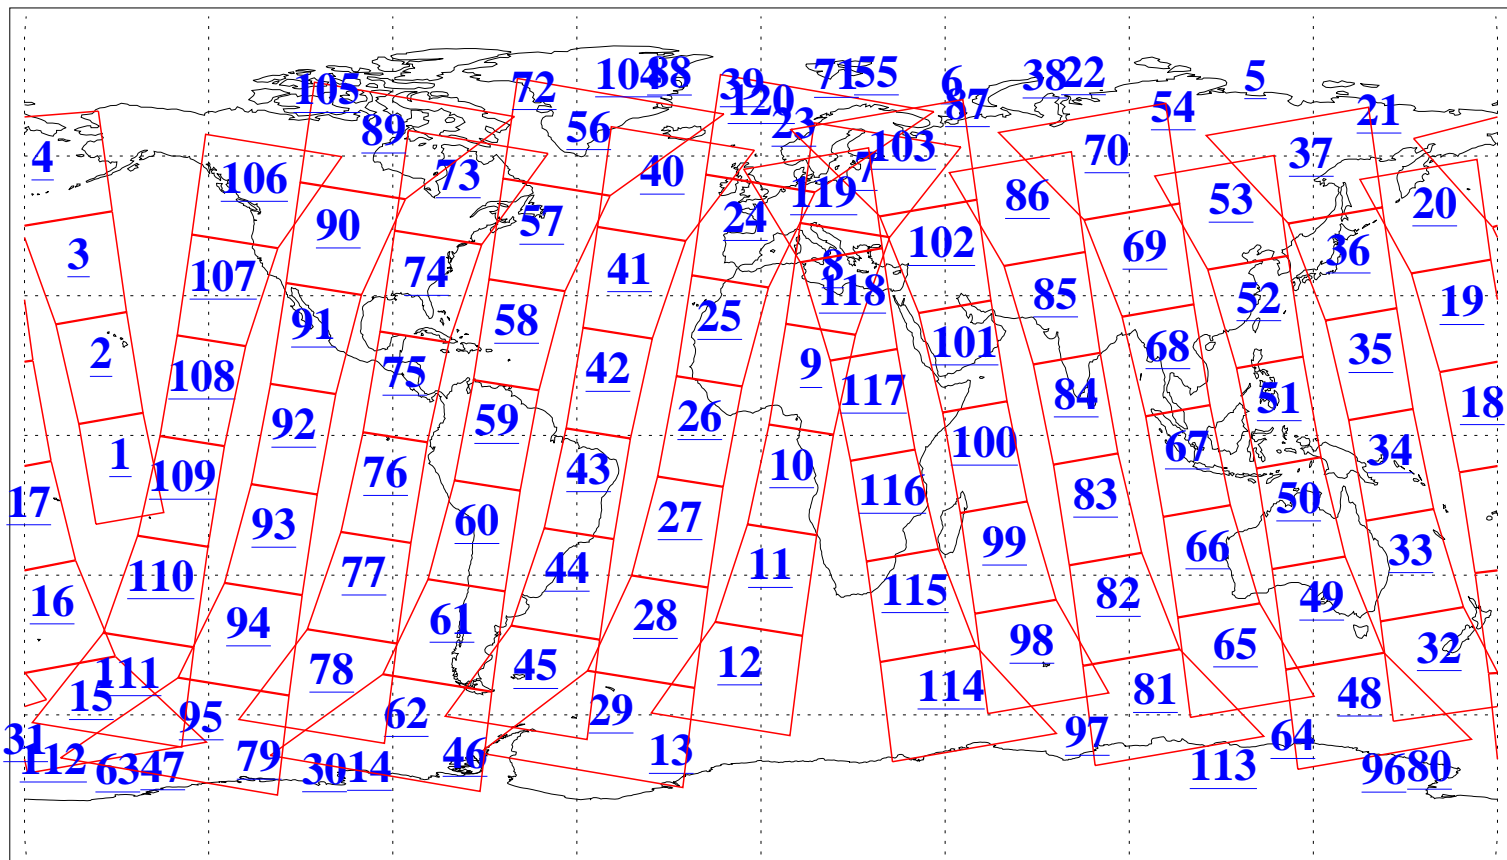

L1B Availability
AMSU Granules: 240
HSB Granules: 0
AIRS Granules: 240

26 Nov 2008
DoY 331
Aqua Day 2398
Granules: 1 to 120

Granules: 121 to 240

Legend: AMSU Available, HSB Available, AIRS Available

L1B Availability
AMSU Granules: 240
HSB Granules: 0
AIRS Granules: 240

26 Nov 2008
DoY 331
Aqua Day 2398

Ascending Granules

Descending Granules

Legend: AMSU Available, HSB Available, AIRS Available

L1B Availability
 AMSU Granules: 240
 HSB Granules: 0
 AIRS Granules: 240

26 Nov 2008
 DoY 331
 Aqua Day 2398

Northern Hemisphere Granules

Southern Hemisphere Granules

Legend: AMSU Available, HSB Available, AIRS Available