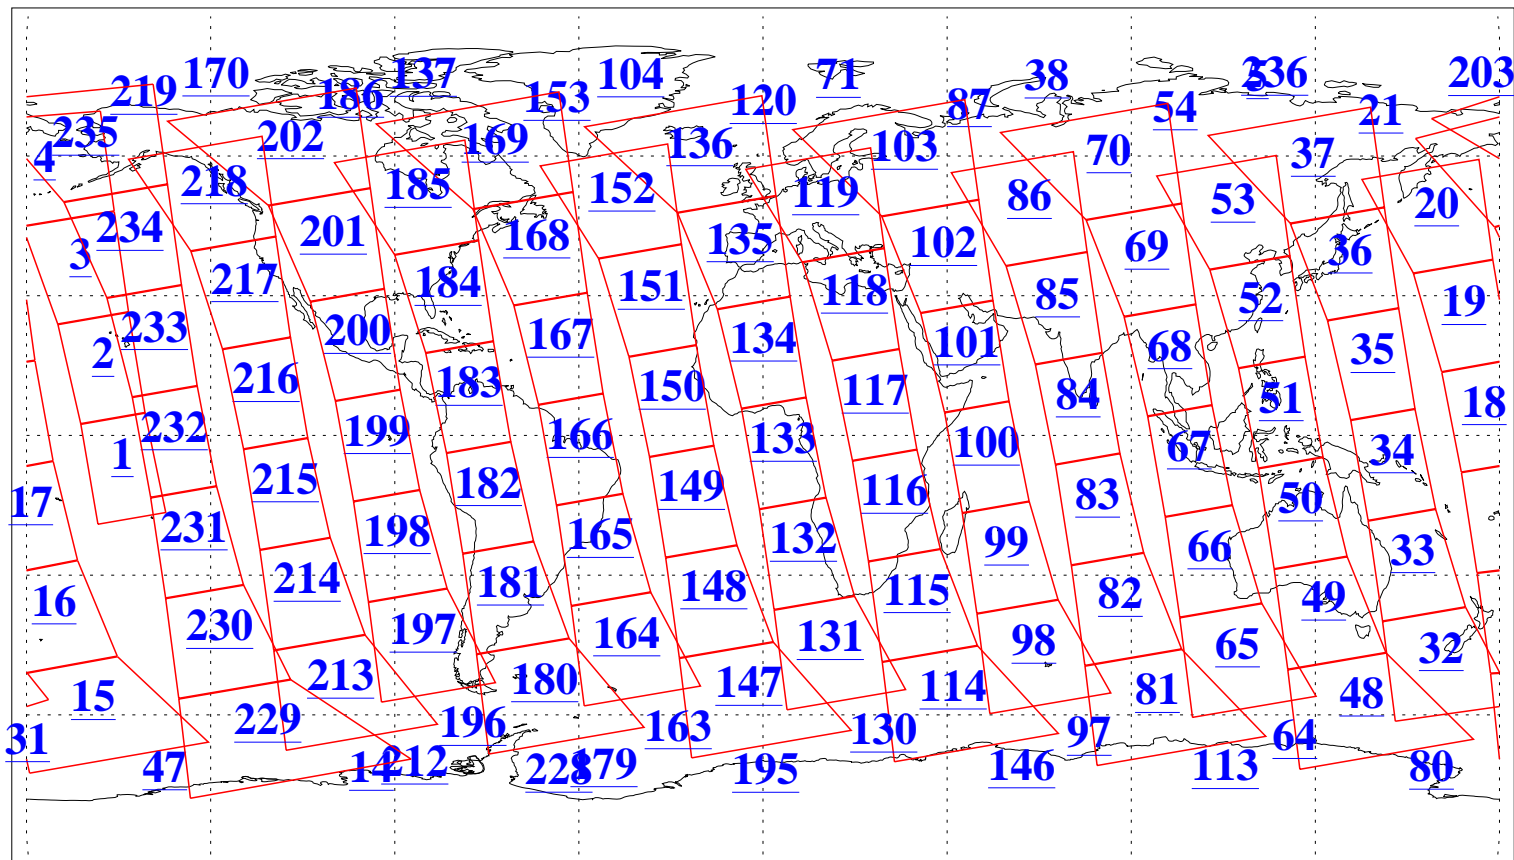

L1B Availability
AMSU Granules: 240
HSB Granules: 0
AIRS Granules: 240

26 Nov 2008
DoY 331
Aqua Day 2398
Granules: 1 to 120

Granules: 121 to 240

Legend: AMSU Available, HSB Available, AIRS Available

L1B Availability
AMSU Granules: 240
HSB Granules: 0
AIRS Granules: 240

26 Nov 2008
DoY 331
Aqua Day 2398

Ascending Granules

Descending Granules

Legend: AMSU Available, HSB Available, AIRS Available

L1B Availability
 AMSU Granules: 240
 HSB Granules: 0
 AIRS Granules: 240

26 Nov 2008
 DoY 331
 Aqua Day 2398

Northern Hemisphere Granules

Southern Hemisphere Granules

Legend: AMSU Available, HSB Available, AIRS Available