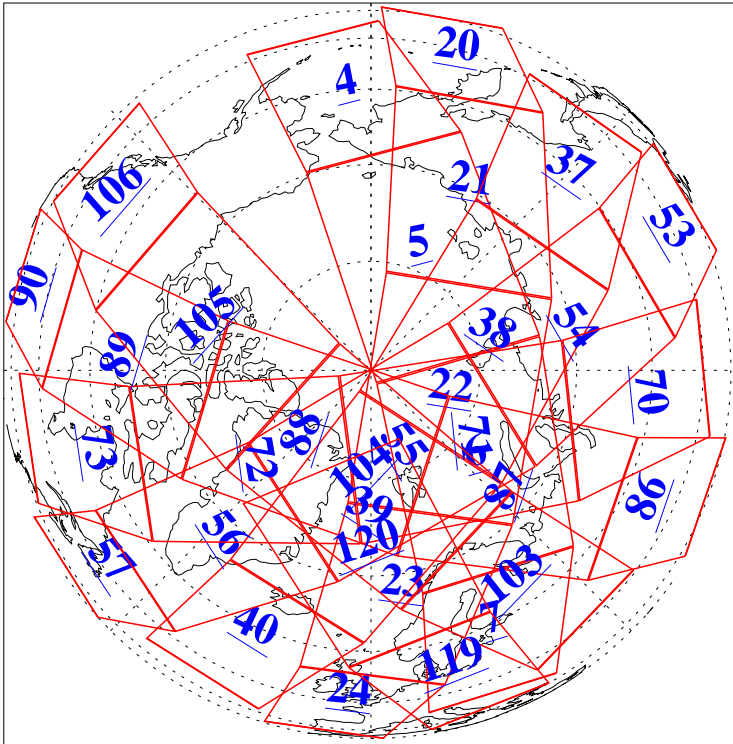

L1B Availability
AMSU Granules: 240
HSB Granules: 0
AIRS Granules: 240

26 Nov 2008
DoY 331
Aqua Day 2398
Granules: 1 to 120

Granules: 121 to 240

Legend: AMSU Available, HSB Available, AIRS Available

L1B Availability
AMSU Granules: 240
HSB Granules: 0
AIRS Granules: 240

26 Nov 2008
DoY 331
Aqua Day 2398

Ascending Granules

Descending Granules

Legend: AMSU Available, HSB Available, AIRS Available

L1B Availability
 AMSU Granules: 240
 HSB Granules: 0
 AIRS Granules: 240

26 Nov 2008
 DoY 331
 Aqua Day 2398

Northern Hemisphere Granules

Southern Hemisphere Granules

Legend: AMSU Available, HSB Available, AIRS Available