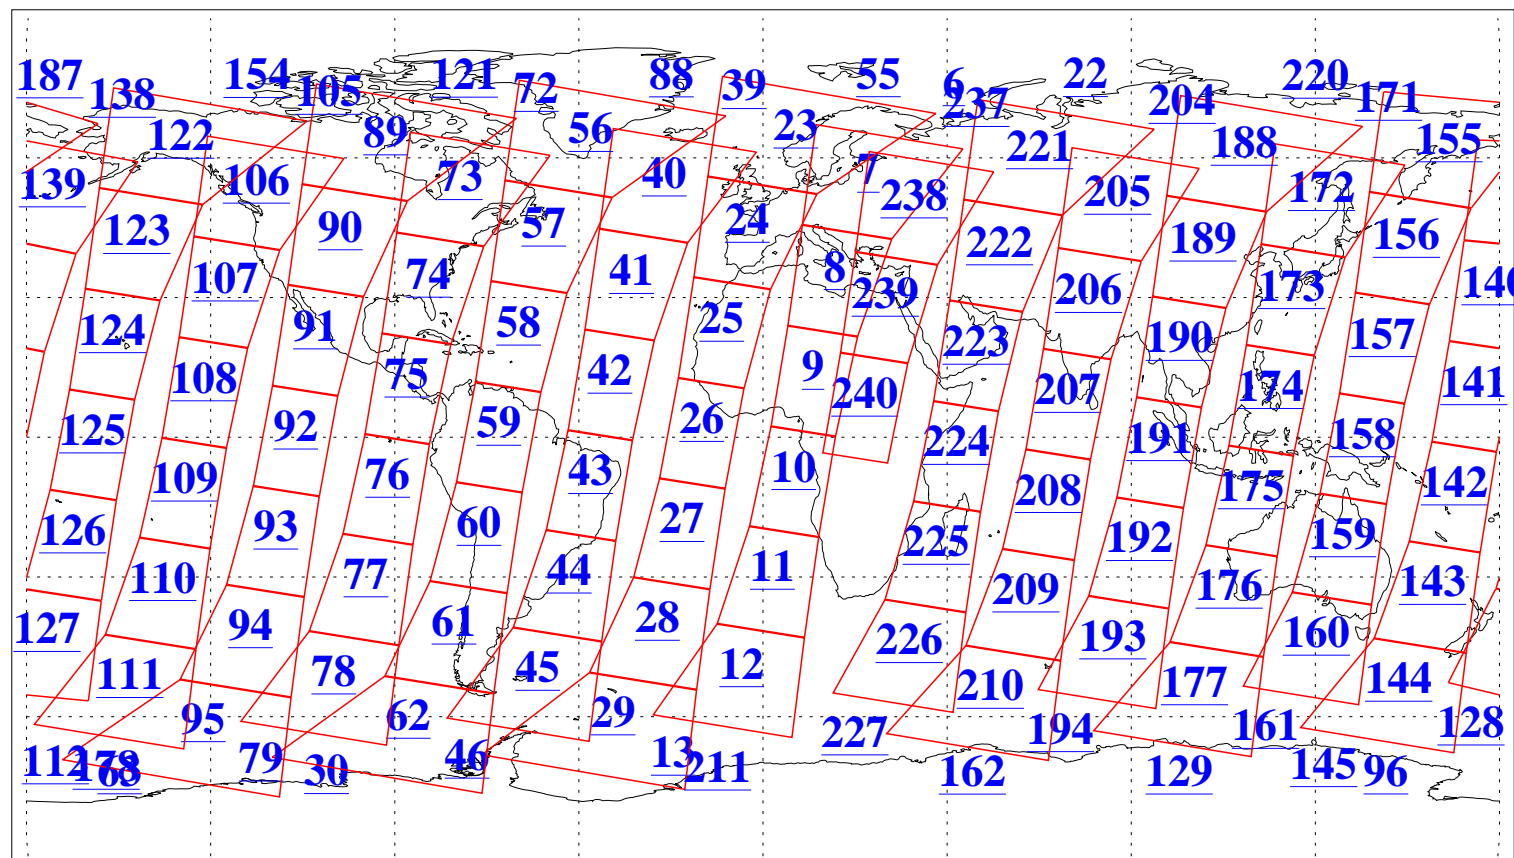

L1B Availability
AMSU Granules: 240
HSB Granules: 0
AIRS Granules: 240

26 Nov 2008
DoY 331
Aqua Day 2398
Granules: 1 to 120

Granules: 121 to 240

Legend: AMSU Available, HSB Available, AIRS Available

L1B Availability
AMSU Granules: 240
HSB Granules: 0
AIRS Granules: 240

26 Nov 2008
DoY 331
Aqua Day 2398

Ascending Granules

Descending Granules

Legend: AMSU Available, HSB Available, AIRS Available

L1B Availability
 AMSU Granules: 240
 HSB Granules: 0
 AIRS Granules: 240

26 Nov 2008
 DoY 331
 Aqua Day 2398

Northern Hemisphere Granules

Southern Hemisphere Granules

Legend: AMSU Available, HSB Available, AIRS Available