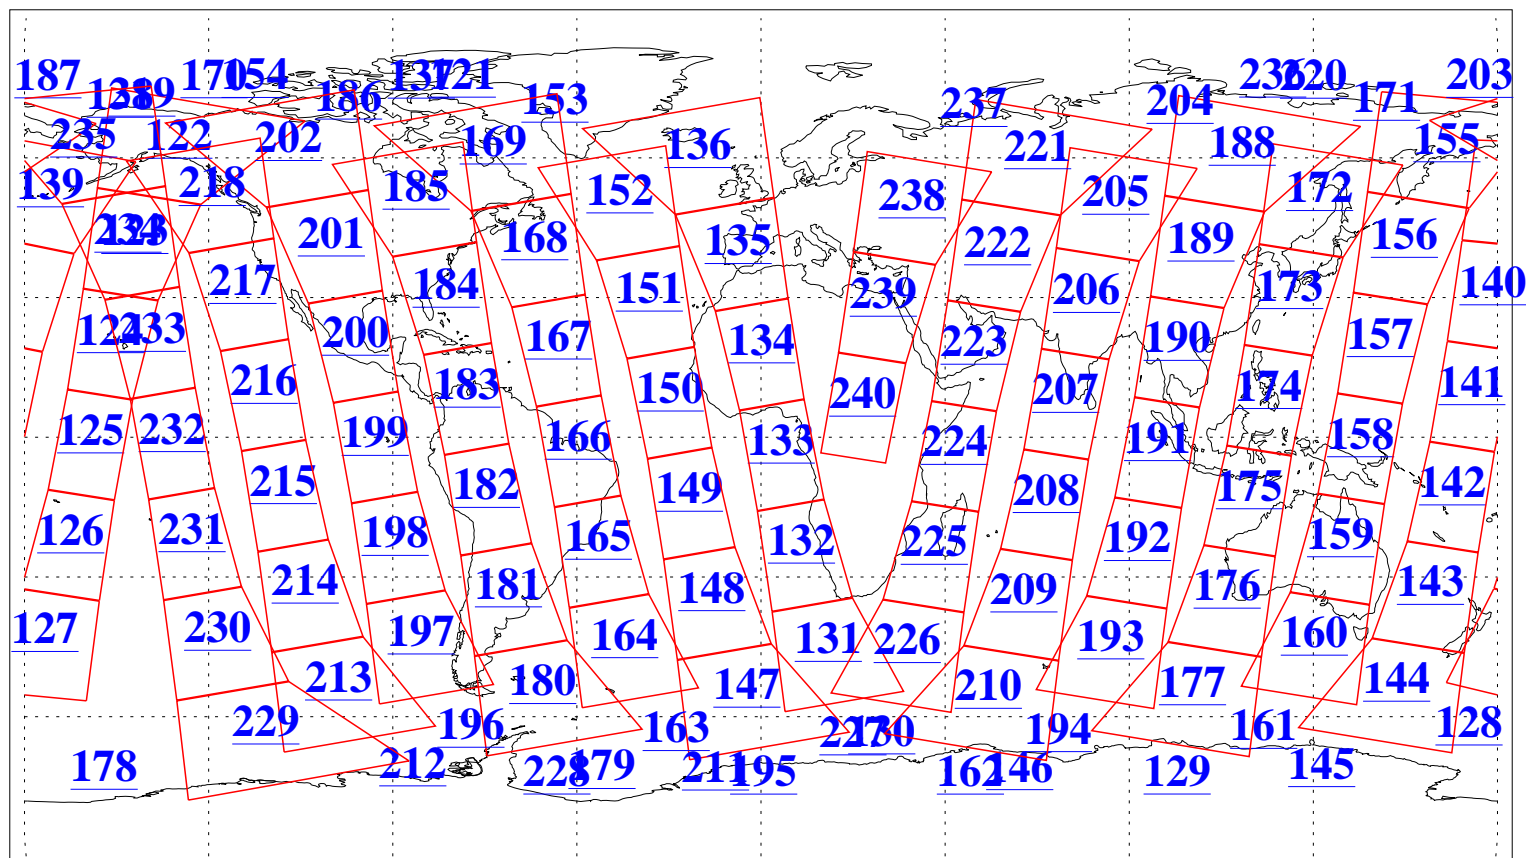

L1B Availability
AMSU Granules: 240
HSB Granules: 0
AIRS Granules: 240

26 Nov 2008
DoY 331
Aqua Day 2398
Granules: 1 to 120

Granules: 121 to 240

Legend: AMSU Available, HSB Available, AIRS Available

L1B Availability
AMSU Granules: 240
HSB Granules: 0
AIRS Granules: 240

26 Nov 2008
DoY 331
Aqua Day 2398

Ascending Granules

Descending Granules

Legend: AMSU Available, HSB Available, AIRS Available

L1B Availability
 AMSU Granules: 240
 HSB Granules: 0
 AIRS Granules: 240

26 Nov 2008
 DoY 331
 Aqua Day 2398

Northern Hemisphere Granules

Southern Hemisphere Granules

Legend: AMSU Available, HSB Available, AIRS Available