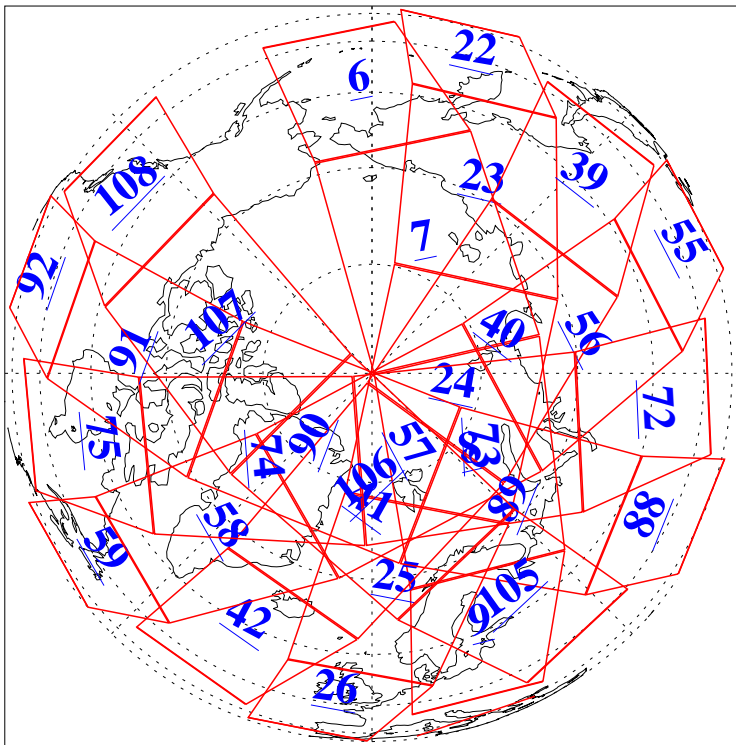

L1B Availability  
AMSU Granules: 240  
HSB Granules: 0  
AIRS Granules: 240

24 Nov 2008  
DoY 329  
Aqua Day 2396  
Granules: 1 to 120

Granules: 121 to 240

Legend: AMSU Available, HSB Available, AIRS Available

L1B Availability  
AMSU Granules: 240  
HSB Granules: 0  
AIRS Granules: 240

24 Nov 2008  
DoY 329  
Aqua Day 2396

Ascending Granules

Descending Granules

Legend: AMSU Available, HSB Available, AIRS Available

L1B Availability  
 AMSU Granules: 240  
 HSB Granules: 0  
 AIRS Granules: 240

24 Nov 2008  
 DoY 329  
 Aqua Day 2396

Northern Hemisphere Granules

Southern Hemisphere Granules

Legend: AMSU Available, HSB Available, AIRS Available