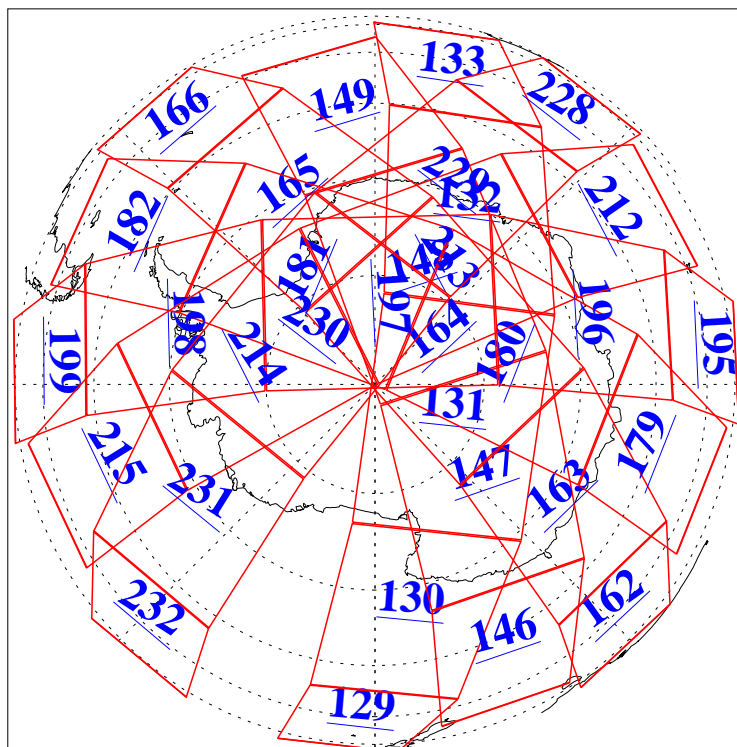

L1B Availability  
AMSU Granules: 240  
HSB Granules: 0  
AIRS Granules: 240

24 Nov 2008  
DoY 329  
Aqua Day 2396

Ascending Granules

Descending Granules

Legend: AMSU Available, HSB Available, AIRS Available

L1B Availability  
 AMSU Granules: 240  
 HSB Granules: 0  
 AIRS Granules: 240

24 Nov 2008  
 DoY 329  
 Aqua Day 2396

Northern Hemisphere Granules

Southern Hemisphere Granules

Legend: AMSU Available, HSB Available, AIRS Available