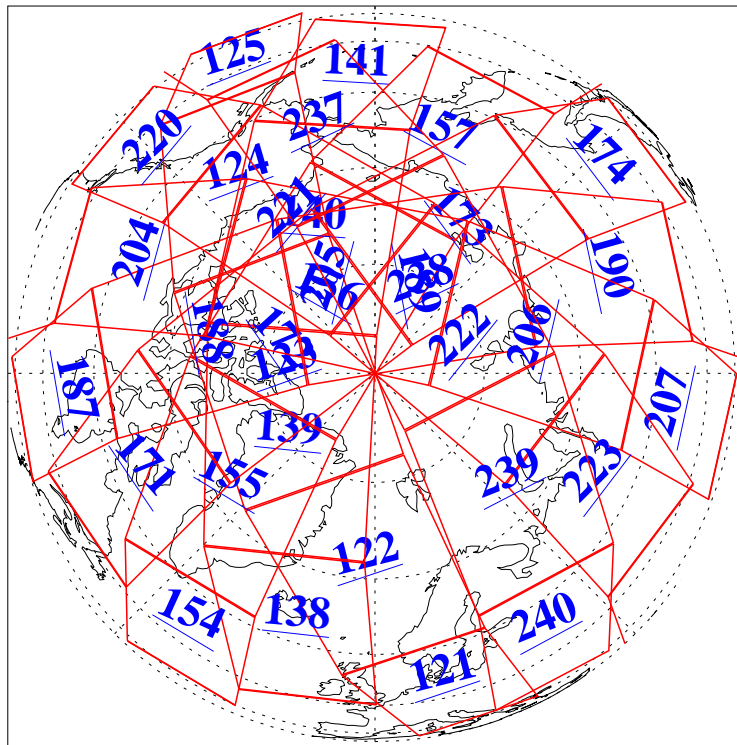

L1B Availability  
AMSU Granules: 240  
HSB Granules: 0  
AIRS Granules: 240

24 Nov 2008  
DoY 329  
Aqua Day 2396  
Granules: 1 to 120

Granules: 121 to 240

Legend: AMSU Available, HSB Available, AIRS Available

L1B Availability  
AMSU Granules: 240  
HSB Granules: 0  
AIRS Granules: 240

24 Nov 2008  
DoY 329  
Aqua Day 2396

Ascending Granules

Descending Granules

Legend: AMSU Available, HSB Available, AIRS Available

L1B Availability  
 AMSU Granules: 240  
 HSB Granules: 0  
 AIRS Granules: 240

24 Nov 2008  
 DoY 329  
 Aqua Day 2396

Northern Hemisphere Granules

Southern Hemisphere Granules

Legend: AMSU Available, HSB Available, AIRS Available