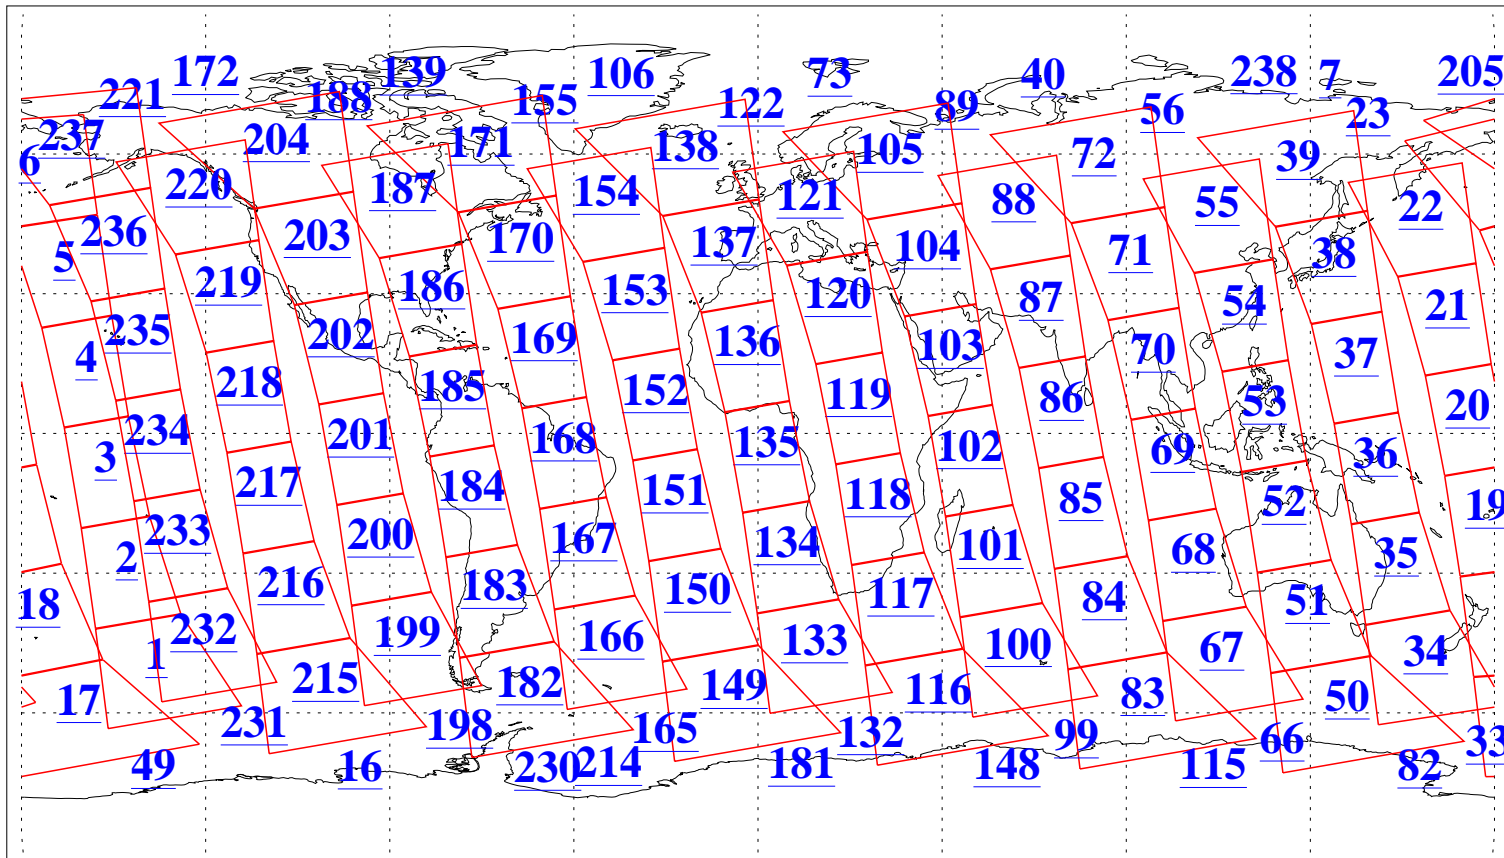

L1B Availability  
AMSU Granules: 240  
HSB Granules: 0  
AIRS Granules: 240

24 Nov 2008  
DoY 329  
Aqua Day 2396  
Granules: 1 to 120

Granules: 121 to 240

Legend: AMSU Available, HSB Available, AIRS Available

L1B Availability  
AMSU Granules: 240  
HSB Granules: 0  
AIRS Granules: 240

24 Nov 2008  
DoY 329  
Aqua Day 2396

Ascending Granules

Descending Granules

Legend: AMSU Available, HSB Available, AIRS Available

L1B Availability  
 AMSU Granules: 240  
 HSB Granules: 0  
 AIRS Granules: 240

24 Nov 2008  
 DoY 329  
 Aqua Day 2396

Northern Hemisphere Granules

Southern Hemisphere Granules

Legend: AMSU Available, HSB Available, AIRS Available