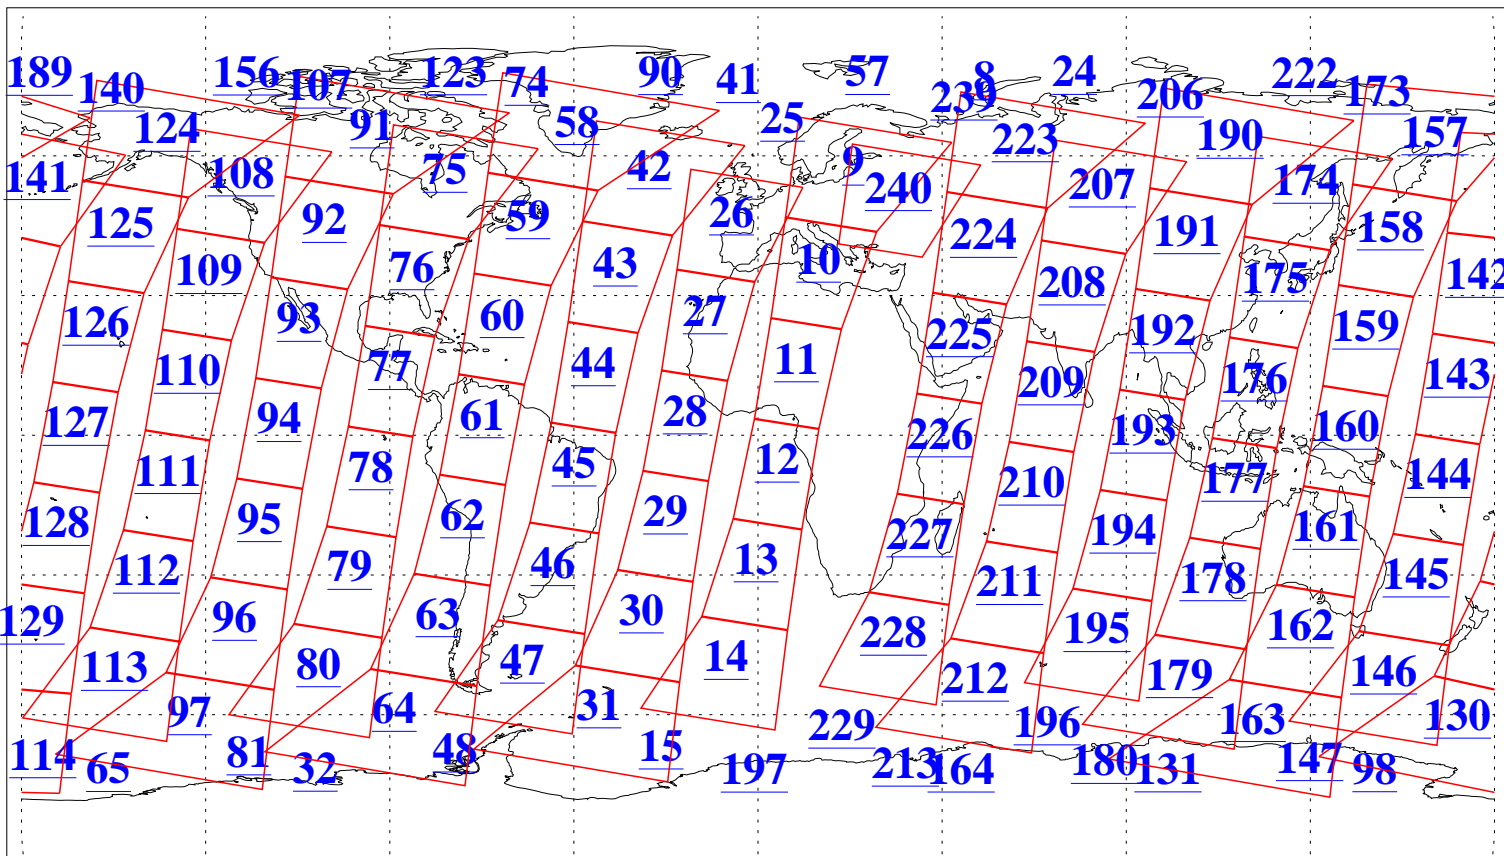

L1B Availability  
AMSU Granules: 240  
HSB Granules: 0  
AIRS Granules: 240

24 Nov 2008  
DoY 329  
Aqua Day 2396  
Granules: 1 to 120

Granules: 121 to 240

Legend: AMSU Available, HSB Available, AIRS Available

L1B Availability  
AMSU Granules: 240  
HSB Granules: 0  
AIRS Granules: 240

24 Nov 2008  
DoY 329  
Aqua Day 2396

Ascending Granules

Descending Granules

Legend: AMSU Available, HSB Available, AIRS Available

L1B Availability  
 AMSU Granules: 240  
 HSB Granules: 0  
 AIRS Granules: 240

24 Nov 2008  
 DoY 329  
 Aqua Day 2396

Northern Hemisphere Granules

Southern Hemisphere Granules

Legend: AMSU Available, HSB Available, AIRS Available