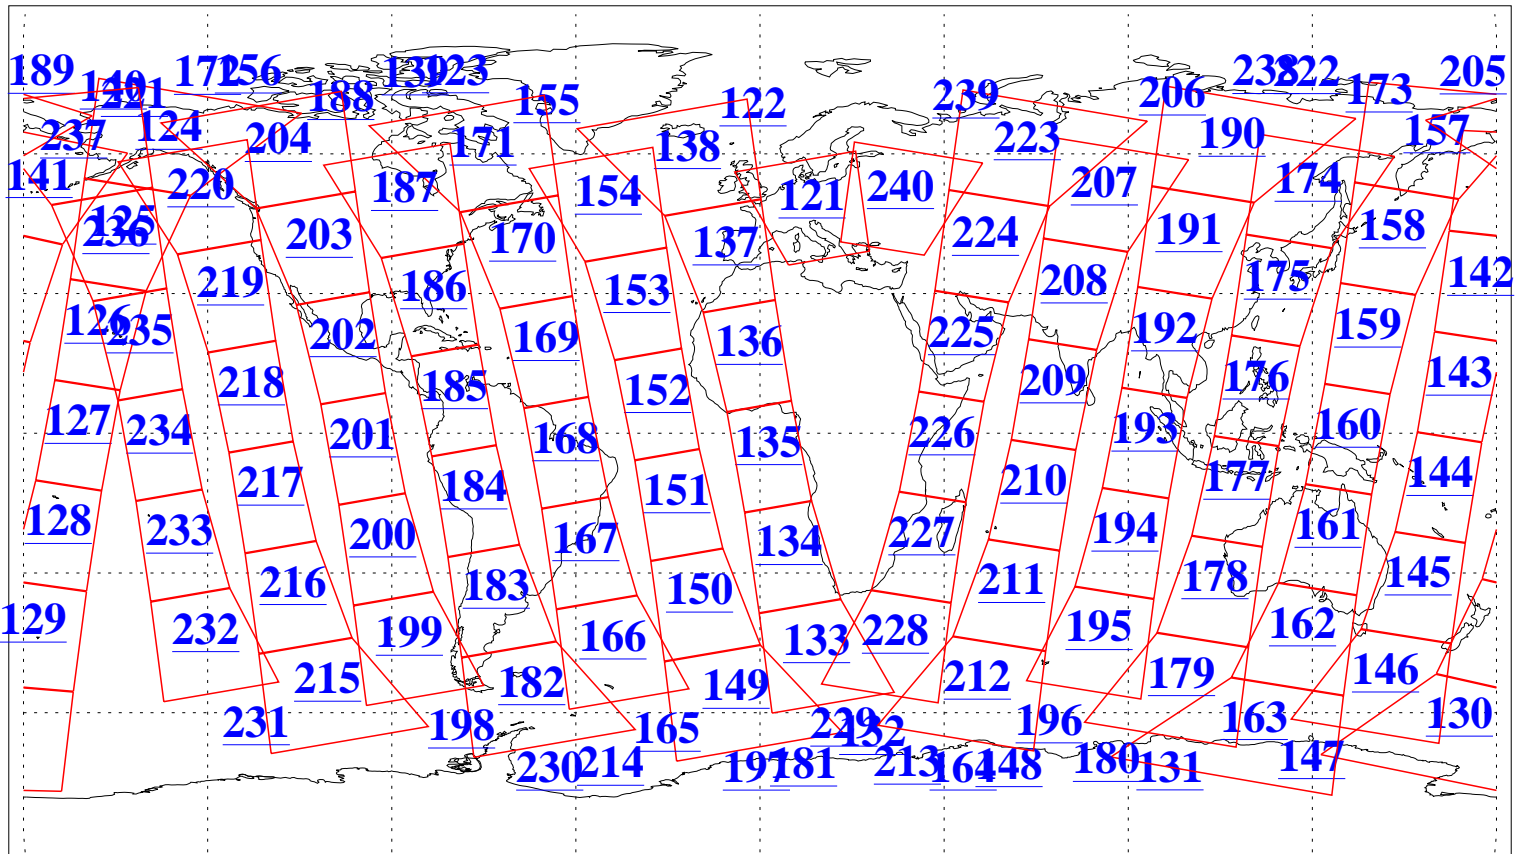

L1B Availability  
AMSU Granules: 240  
HSB Granules: 0  
AIRS Granules: 240

24 Nov 2008  
DoY 329  
Aqua Day 2396  
Granules: 1 to 120

Granules: 121 to 240

Legend: AMSU Available, HSB Available, AIRS Available

L1B Availability  
AMSU Granules: 240  
HSB Granules: 0  
AIRS Granules: 240

24 Nov 2008  
DoY 329  
Aqua Day 2396

Ascending Granules

Descending Granules

Legend: AMSU Available, HSB Available, AIRS Available

L1B Availability  
 AMSU Granules: 240  
 HSB Granules: 0  
 AIRS Granules: 240

24 Nov 2008  
 DoY 329  
 Aqua Day 2396

Northern Hemisphere Granules

Southern Hemisphere Granules

Legend: AMSU Available, HSB Available, AIRS Available