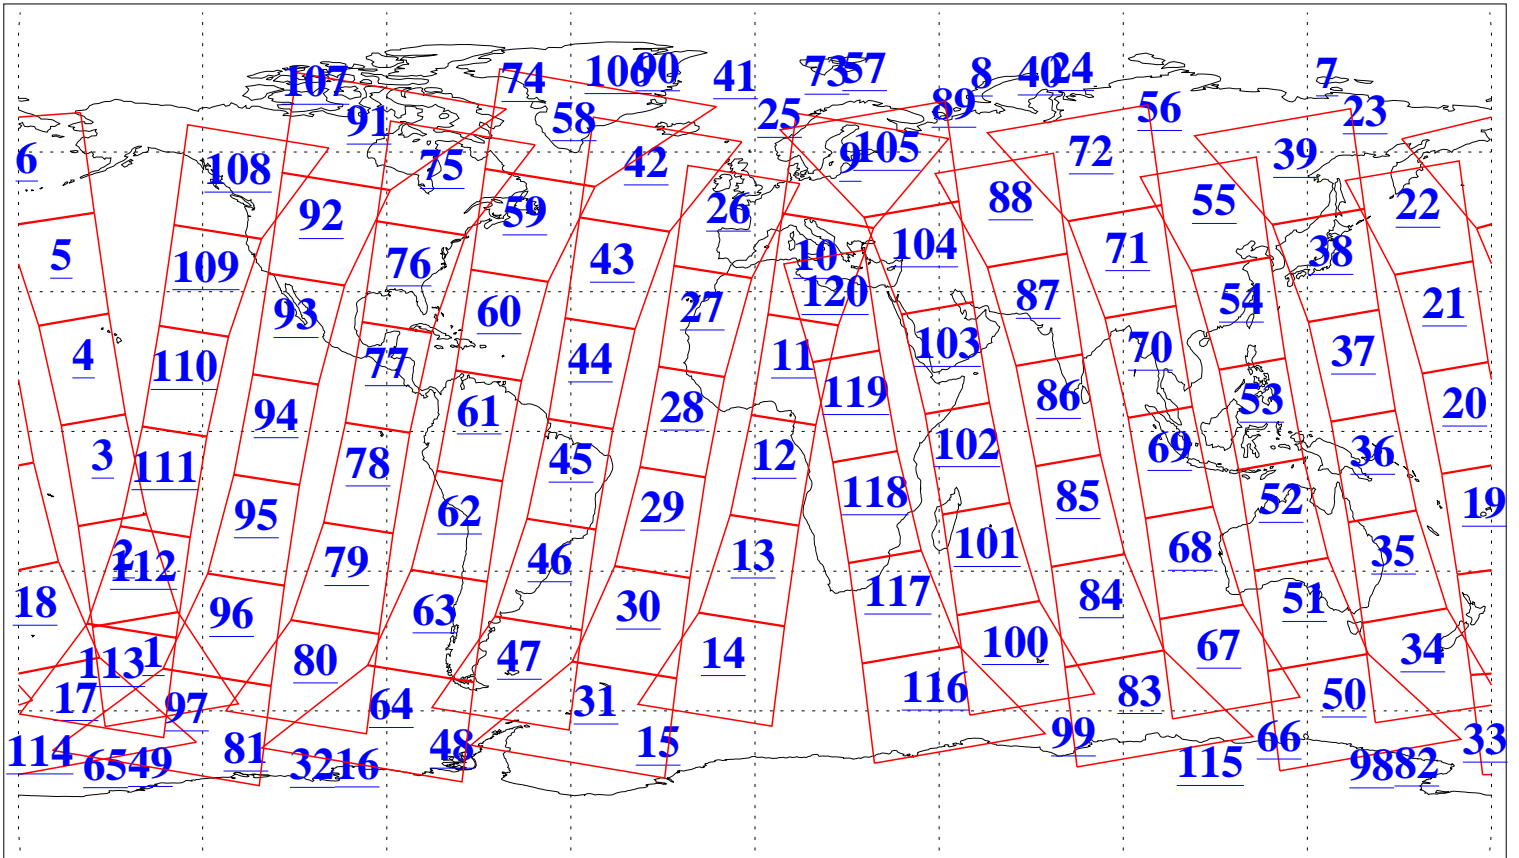

L1B Availability  
AMSU Granules: 240  
HSB Granules: 0  
AIRS Granules: 240

24 Nov 2008  
DoY 329  
Aqua Day 2396  
Granules: 1 to 120

Granules: 121 to 240

Legend: AMSU Available, HSB Available, AIRS Available

L1B Availability  
AMSU Granules: 240  
HSB Granules: 0  
AIRS Granules: 240

24 Nov 2008  
DoY 329  
Aqua Day 2396

Ascending Granules

Descending Granules

Legend: AMSU Available, HSB Available, AIRS Available

L1B Availability  
 AMSU Granules: 240  
 HSB Granules: 0  
 AIRS Granules: 240

24 Nov 2008  
 DoY 329  
 Aqua Day 2396

Northern Hemisphere Granules

Southern Hemisphere Granules

Legend: AMSU Available, HSB Available, AIRS Available