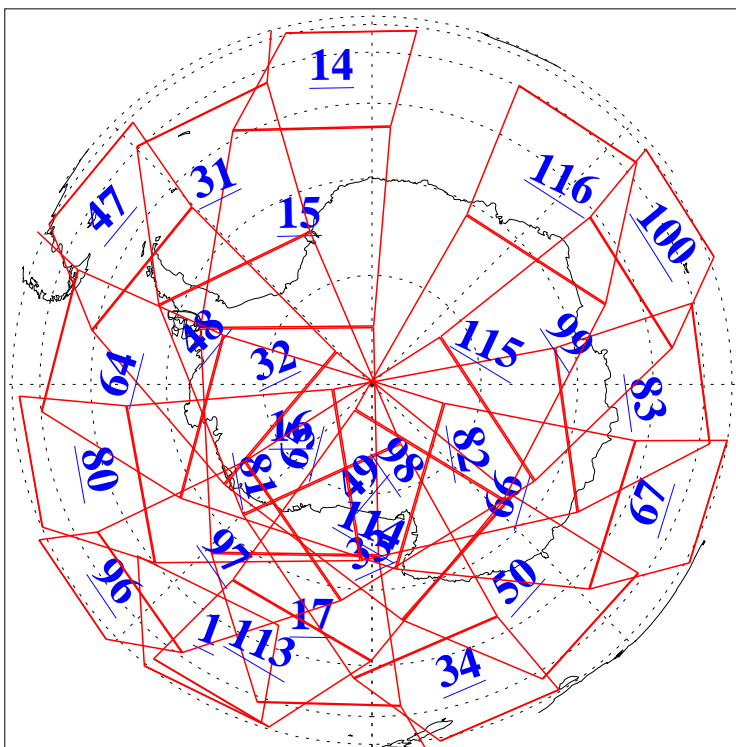

L1B Availability  
AMSU Granules: 240  
HSB Granules: 0  
AIRS Granules: 240

24 Nov 2008  
DoY 329  
Aqua Day 2396  
Granules: 1 to 120

Granules: 121 to 240

Legend: AMSU Available, HSB Available, AIRS Available

L1B Availability  
AMSU Granules: 240  
HSB Granules: 0  
AIRS Granules: 240

24 Nov 2008  
DoY 329  
Aqua Day 2396

Ascending Granules

Descending Granules

Legend: AMSU Available, HSB Available, AIRS Available

L1B Availability  
 AMSU Granules: 240  
 HSB Granules: 0  
 AIRS Granules: 240

24 Nov 2008  
 DoY 329  
 Aqua Day 2396

Northern Hemisphere Granules

Southern Hemisphere Granules

Legend: AMSU Available, HSB Available, AIRS Available