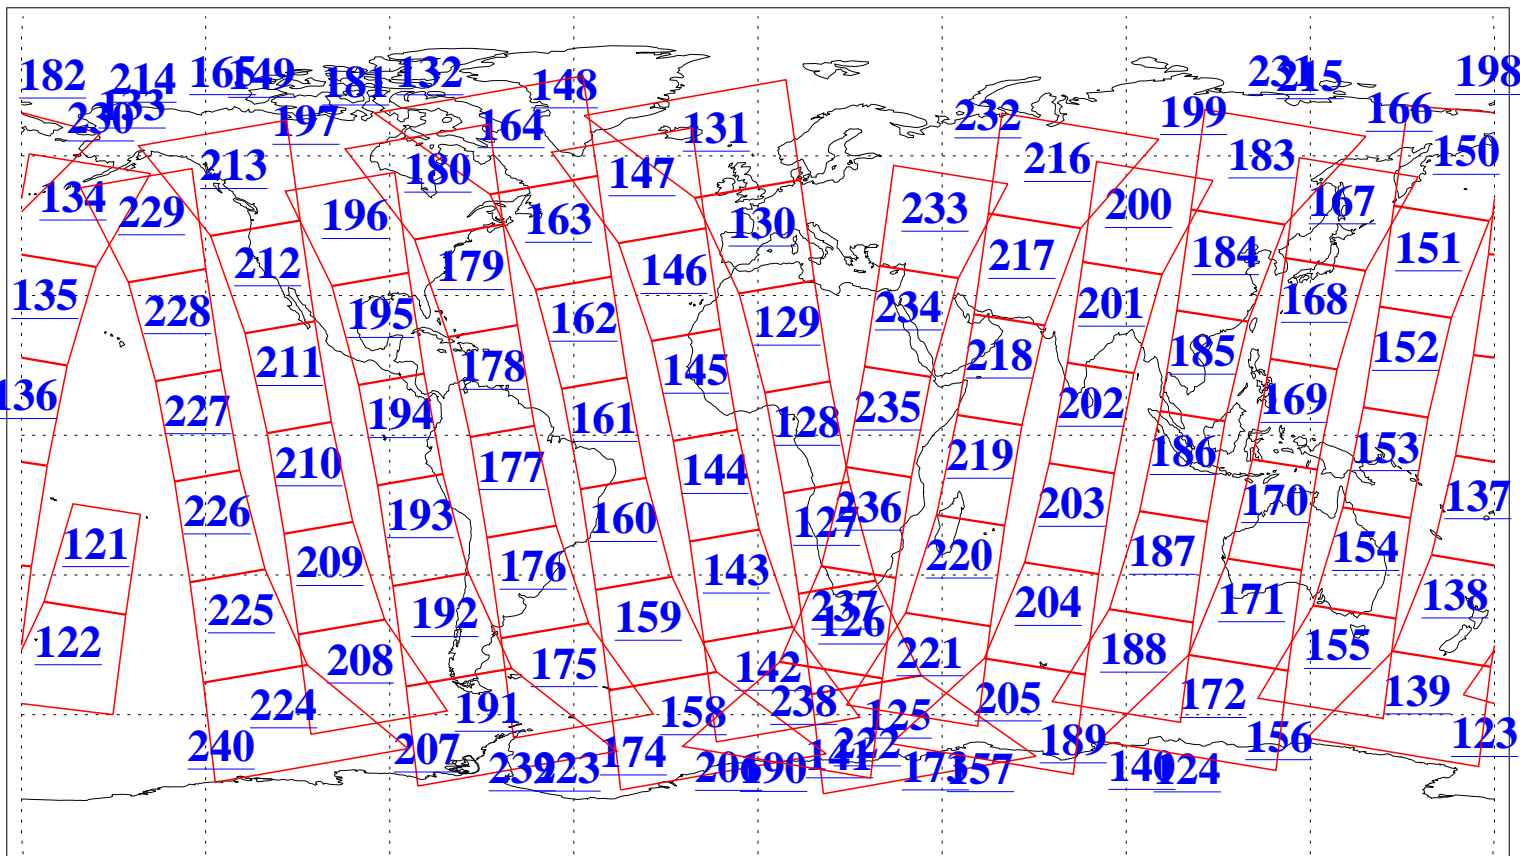

L1B Availability  
AMSU Granules: 240  
HSB Granules: 0  
AIRS Granules: 240

23 Nov 2008  
DoY 328  
Aqua Day 2395  
Granules: 1 to 120

Granules: 121 to 240

Legend: AMSU Available, HSB Available, AIRS Available

L1B Availability  
AMSU Granules: 240  
HSB Granules: 0  
AIRS Granules: 240

23 Nov 2008  
DoY 328  
Aqua Day 2395

Ascending Granules

Descending Granules

Legend: AMSU Available, HSB Available, AIRS Available

L1B Availability  
 AMSU Granules: 240  
 HSB Granules: 0  
 AIRS Granules: 240

23 Nov 2008  
 DoY 328  
 Aqua Day 2395

Northern Hemisphere Granules

Southern Hemisphere Granules

Legend: AMSU Available, HSB Available, AIRS Available