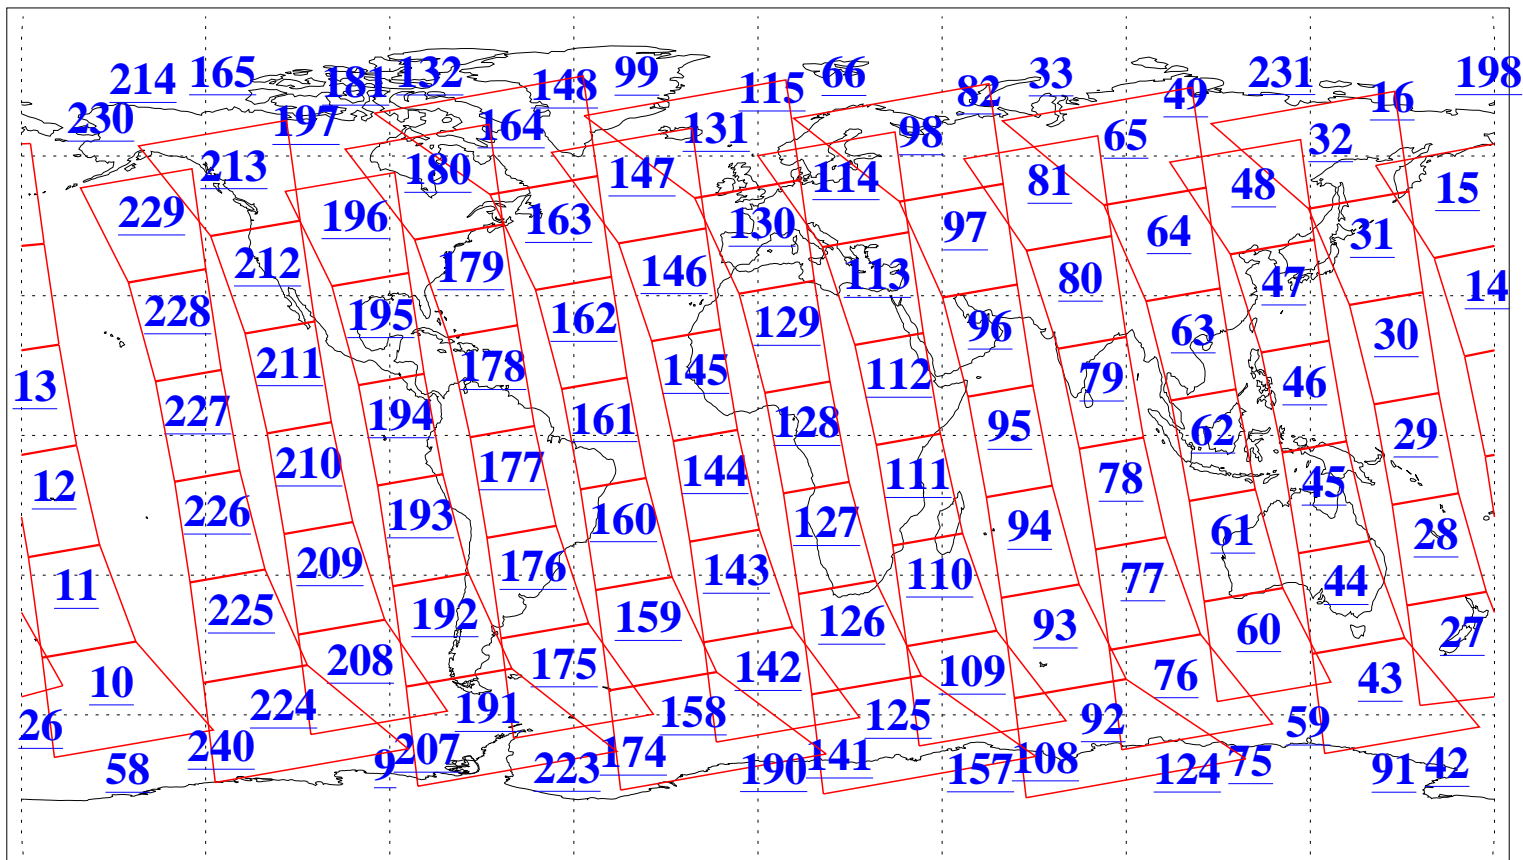

L1B Availability  
AMSU Granules: 240  
HSB Granules: 0  
AIRS Granules: 240

23 Nov 2008  
DoY 328  
Aqua Day 2395  
Granules: 1 to 120

Granules: 121 to 240

Legend: AMSU Available, HSB Available, AIRS Available

L1B Availability  
AMSU Granules: 240  
HSB Granules: 0  
AIRS Granules: 240

23 Nov 2008  
DoY 328  
Aqua Day 2395

Ascending Granules

Descending Granules

Legend: AMSU Available, HSB Available, AIRS Available

L1B Availability  
 AMSU Granules: 240  
 HSB Granules: 0  
 AIRS Granules: 240

23 Nov 2008  
 DoY 328  
 Aqua Day 2395

Northern Hemisphere Granules

Southern Hemisphere Granules

Legend: AMSU Available, HSB Available, AIRS Available