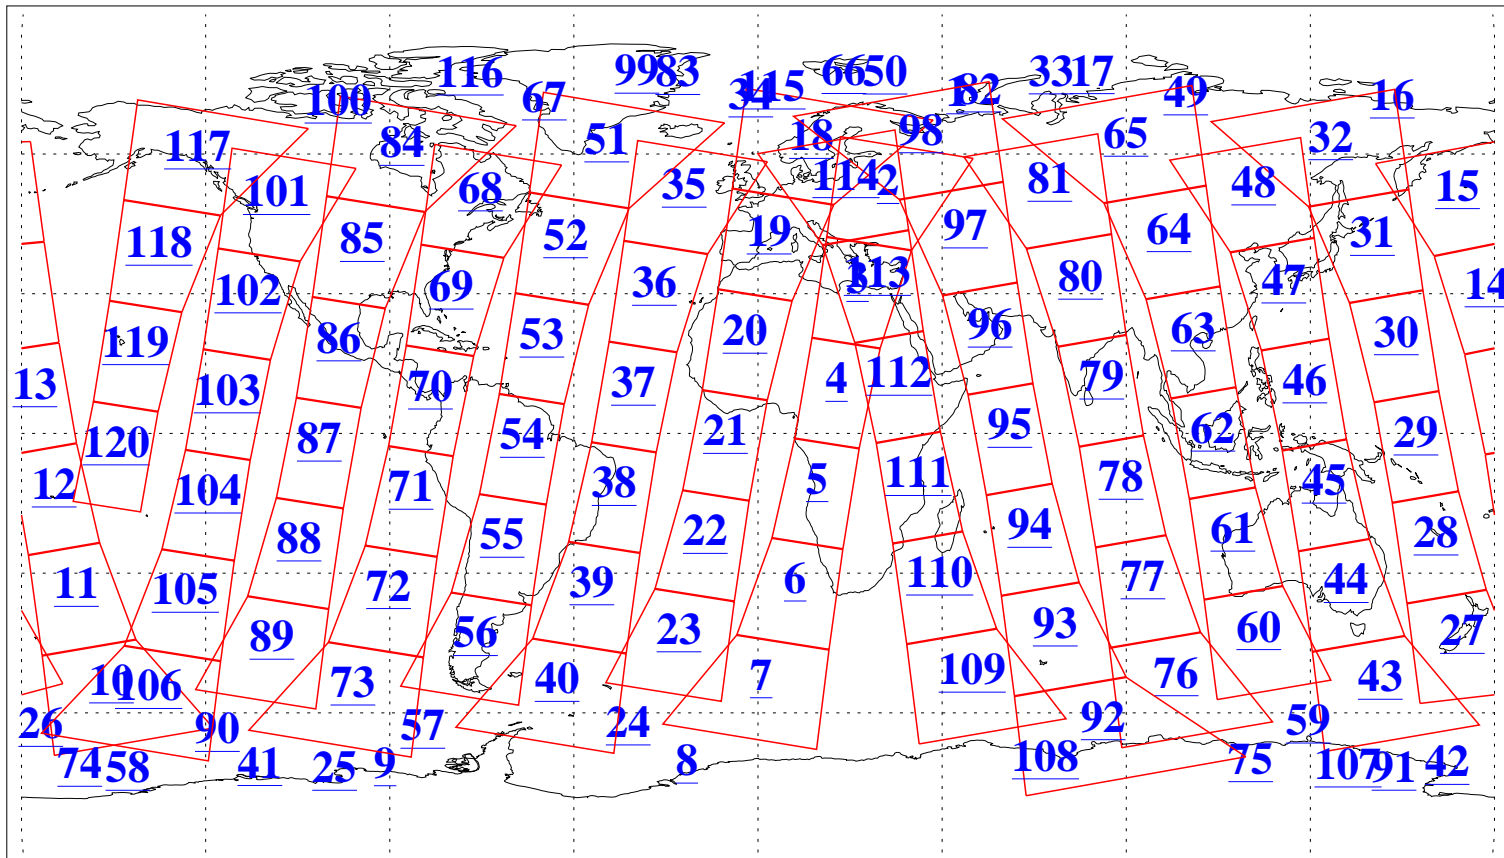

L1B Availability  
AMSU Granules: 240  
HSB Granules: 0  
AIRS Granules: 240

23 Nov 2008  
DoY 328  
Aqua Day 2395  
Granules: 1 to 120

Granules: 121 to 240

Legend: AMSU Available, HSB Available, AIRS Available

L1B Availability  
AMSU Granules: 240  
HSB Granules: 0  
AIRS Granules: 240

23 Nov 2008  
DoY 328  
Aqua Day 2395

Ascending Granules

Descending Granules

Legend: AMSU Available, HSB Available, AIRS Available

L1B Availability  
 AMSU Granules: 240  
 HSB Granules: 0  
 AIRS Granules: 240

23 Nov 2008  
 DoY 328  
 Aqua Day 2395

Northern Hemisphere Granules

Southern Hemisphere Granules

Legend: AMSU Available, HSB Available, AIRS Available