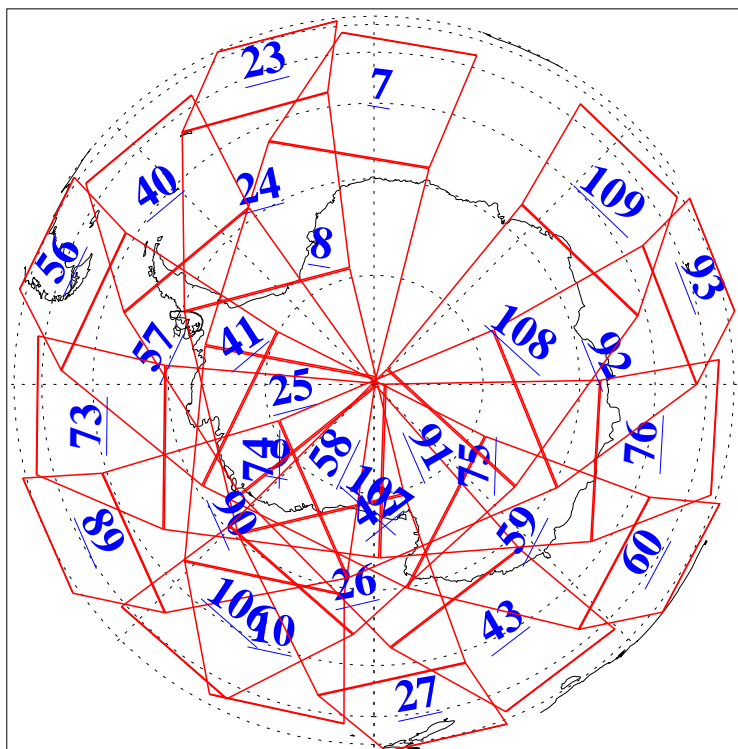

L1B Availability  
AMSU Granules: 240  
HSB Granules: 0  
AIRS Granules: 240

23 Nov 2008  
DoY 328  
Aqua Day 2395  
Granules: 1 to 120

Granules: 121 to 240

Legend: AMSU Available, HSB Available, AIRS Available

L1B Availability  
AMSU Granules: 240  
HSB Granules: 0  
AIRS Granules: 240

23 Nov 2008  
DoY 328  
Aqua Day 2395

Ascending Granules

Descending Granules

Legend: AMSU Available, HSB Available, AIRS Available

L1B Availability  
 AMSU Granules: 240  
 HSB Granules: 0  
 AIRS Granules: 240

23 Nov 2008  
 DoY 328  
 Aqua Day 2395

Northern Hemisphere Granules

Southern Hemisphere Granules

Legend: AMSU Available, HSB Available, AIRS Available