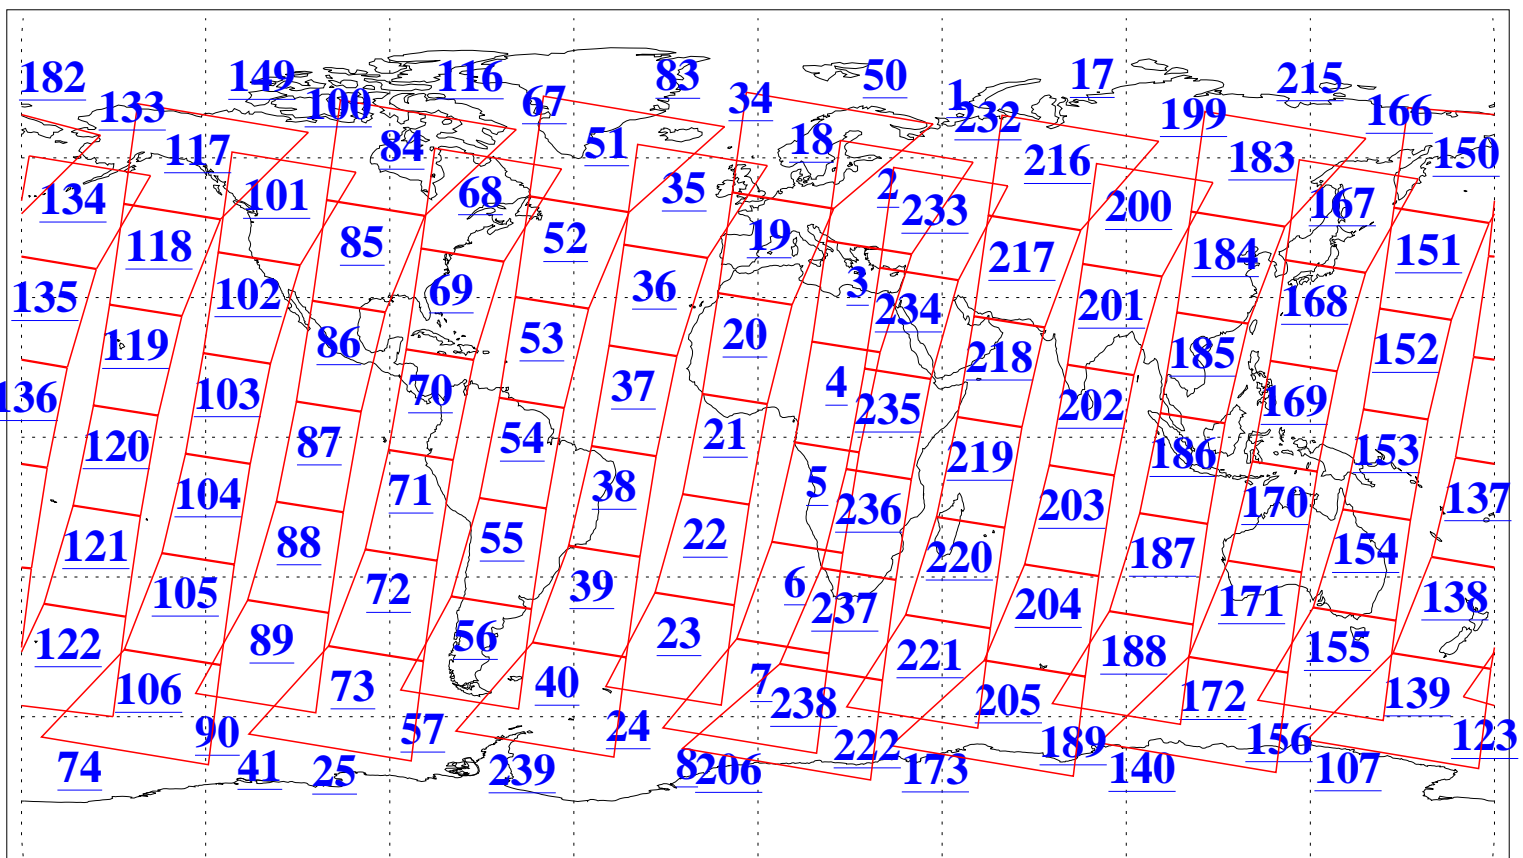

L1B Availability  
AMSU Granules: 240  
HSB Granules: 0  
AIRS Granules: 240

23 Nov 2008  
DoY 328  
Aqua Day 2395  
Granules: 1 to 120

Granules: 121 to 240

Legend: AMSU Available, HSB Available, AIRS Available

L1B Availability  
AMSU Granules: 240  
HSB Granules: 0  
AIRS Granules: 240

23 Nov 2008  
DoY 328  
Aqua Day 2395

Ascending Granules

Descending Granules

Legend: AMSU Available, HSB Available, AIRS Available

L1B Availability  
 AMSU Granules: 240  
 HSB Granules: 0  
 AIRS Granules: 240

23 Nov 2008  
 DoY 328  
 Aqua Day 2395

Northern Hemisphere Granules

Southern Hemisphere Granules

Legend: AMSU Available, HSB Available, AIRS Available