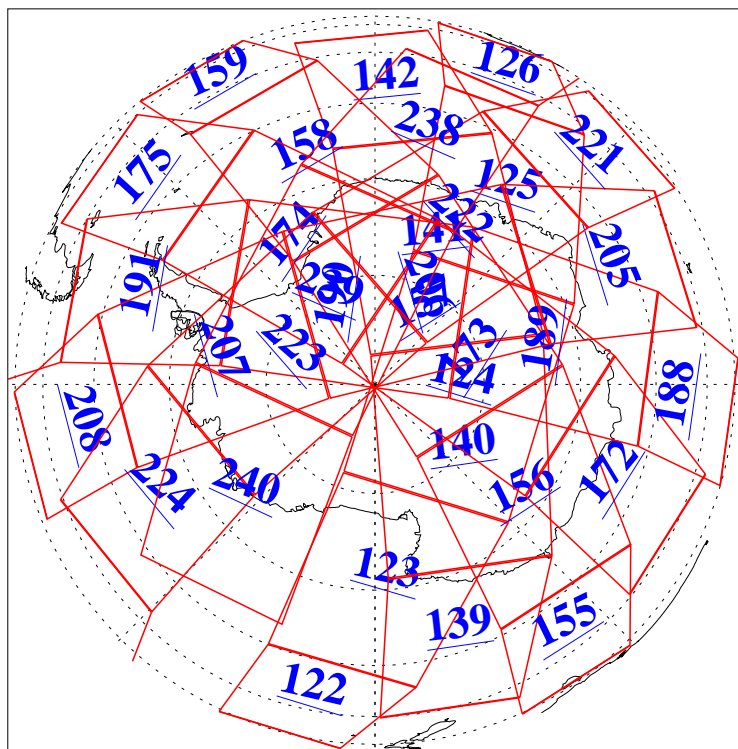

L1B Availability  
AMSU Granules: 240  
HSB Granules: 0  
AIRS Granules: 240

23 Nov 2008  
DoY 328  
Aqua Day 2395  
Granules: 1 to 120

Granules: 121 to 240

Legend: AMSU Available, HSB Available, AIRS Available

L1B Availability  
AMSU Granules: 240  
HSB Granules: 0  
AIRS Granules: 240

23 Nov 2008  
DoY 328  
Aqua Day 2395

Ascending Granules

Descending Granules

Legend: AMSU Available, HSB Available, AIRS Available

L1B Availability  
 AMSU Granules: 240  
 HSB Granules: 0  
 AIRS Granules: 240

23 Nov 2008  
 DoY 328  
 Aqua Day 2395

Northern Hemisphere Granules

Southern Hemisphere Granules

Legend: AMSU Available, HSB Available, AIRS Available