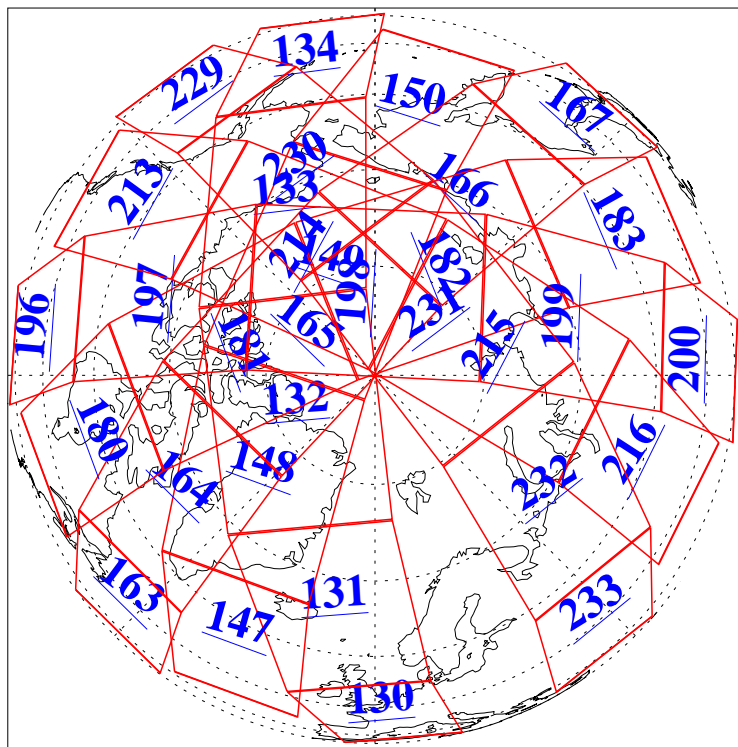

L1B Availability  
AMSU Granules: 240  
HSB Granules: 0  
AIRS Granules: 240

23 Nov 2008  
DoY 328  
Aqua Day 2395  
Granules: 1 to 120

Granules: 121 to 240

Legend: AMSU Available, HSB Available, AIRS Available

L1B Availability  
AMSU Granules: 240  
HSB Granules: 0  
AIRS Granules: 240

23 Nov 2008  
DoY 328  
Aqua Day 2395

Ascending Granules

Descending Granules

Legend: AMSU Available, HSB Available, AIRS Available

L1B Availability  
 AMSU Granules: 240  
 HSB Granules: 0  
 AIRS Granules: 240

23 Nov 2008  
 DoY 328  
 Aqua Day 2395

Northern Hemisphere Granules

Southern Hemisphere Granules

Legend: AMSU Available, HSB Available, AIRS Available