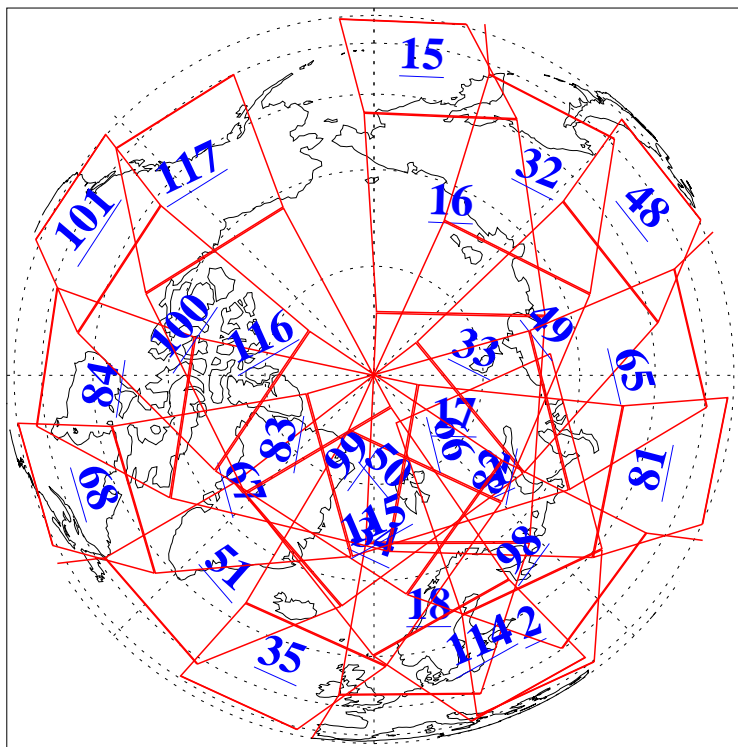

L1B Availability  
AMSU Granules: 240  
HSB Granules: 0  
AIRS Granules: 240

23 Nov 2008  
DoY 328  
Aqua Day 2395  
Granules: 1 to 120

Granules: 121 to 240

Legend: AMSU Available, HSB Available, AIRS Available

L1B Availability  
AMSU Granules: 240  
HSB Granules: 0  
AIRS Granules: 240

23 Nov 2008  
DoY 328  
Aqua Day 2395

Ascending Granules

Descending Granules

Legend: AMSU Available, HSB Available, AIRS Available

L1B Availability  
 AMSU Granules: 240  
 HSB Granules: 0  
 AIRS Granules: 240

23 Nov 2008  
 DoY 328  
 Aqua Day 2395

Northern Hemisphere Granules

Southern Hemisphere Granules

Legend: AMSU Available, HSB Available, AIRS Available