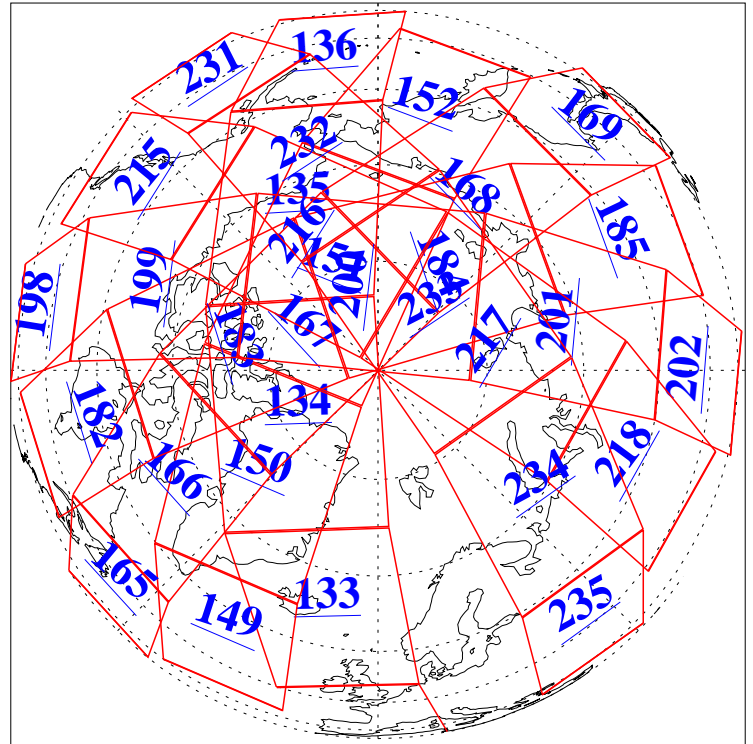

L1B Availability
AMSU Granules: 240
HSB Granules: 0
AIRS Granules: 240

21 Nov 2008
DoY 326
Aqua Day 2393
Granules: 1 to 120

Granules: 121 to 240

Legend: AMSU Available, HSB Available, AIRS Available

L1B Availability
AMSU Granules: 240
HSB Granules: 0
AIRS Granules: 240

21 Nov 2008
DoY 326
Aqua Day 2393
Ascending Granules

Descending Granules

Legend: AMSU Available, HSB Available, AIRS Available

L1B Availability
 AMSU Granules: 240
 HSB Granules: 0
 AIRS Granules: 240

21 Nov 2008
 DoY 326
 Aqua Day 2393

Northern Hemisphere Granules

Southern Hemisphere Granules

Legend: AMSU Available, HSB Available, AIRS Available