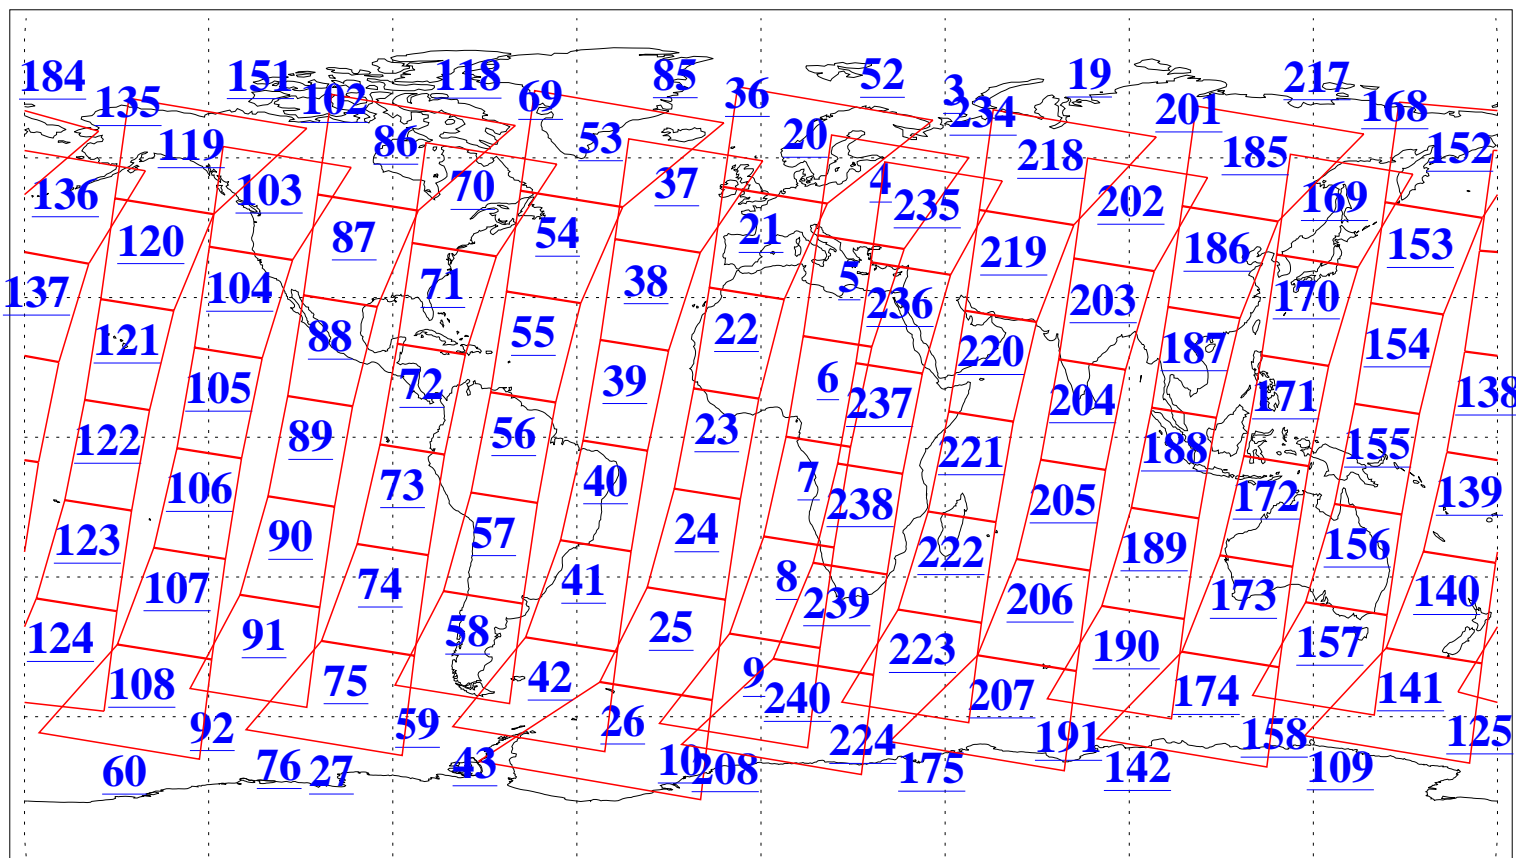

L1B Availability
AMSU Granules: 240
HSB Granules: 0
AIRS Granules: 240

21 Nov 2008
DoY 326
Aqua Day 2393
Granules: 1 to 120

Granules: 121 to 240

Legend: AMSU Available, HSB Available, AIRS Available

L1B Availability
AMSU Granules: 240
HSB Granules: 0
AIRS Granules: 240

21 Nov 2008
DoY 326
Aqua Day 2393
Ascending Granules

Descending Granules

Legend: AMSU Available, HSB Available, AIRS Available

L1B Availability
 AMSU Granules: 240
 HSB Granules: 0
 AIRS Granules: 240

21 Nov 2008
 DoY 326
 Aqua Day 2393

Northern Hemisphere Granules

Southern Hemisphere Granules

Legend: AMSU Available, HSB Available, AIRS Available