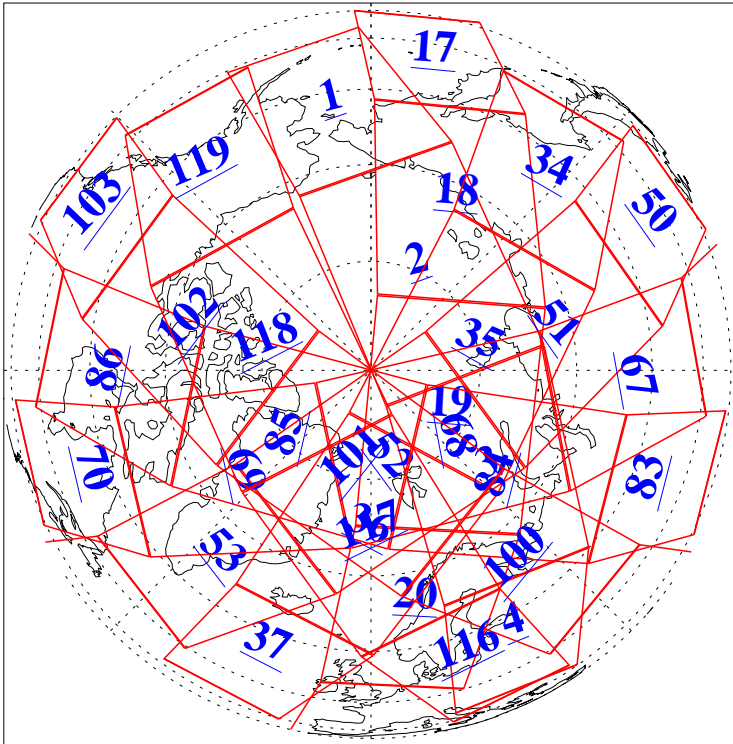

L1B Availability
AMSU Granules: 240
HSB Granules: 0
AIRS Granules: 240

21 Nov 2008
DoY 326
Aqua Day 2393
Granules: 1 to 120

Granules: 121 to 240

Legend: AMSU Available, HSB Available, AIRS Available

L1B Availability
AMSU Granules: 240
HSB Granules: 0
AIRS Granules: 240

21 Nov 2008
DoY 326
Aqua Day 2393
Ascending Granules

Descending Granules

Legend: AMSU Available, HSB Available, AIRS Available

L1B Availability
 AMSU Granules: 240
 HSB Granules: 0
 AIRS Granules: 240

21 Nov 2008
 DoY 326
 Aqua Day 2393

Northern Hemisphere Granules

Southern Hemisphere Granules

Legend: AMSU Available, HSB Available, AIRS Available