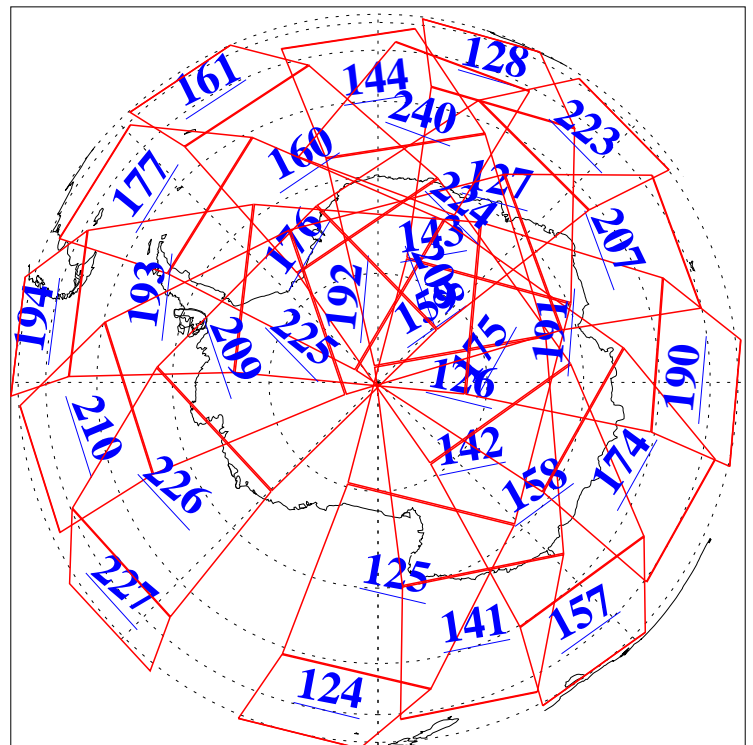

L1B Availability
AMSU Granules: 240
HSB Granules: 0
AIRS Granules: 240

21 Nov 2008
DoY 326
Aqua Day 2393
Granules: 1 to 120

Granules: 121 to 240

Legend: AMSU Available, HSB Available, AIRS Available

L1B Availability
AMSU Granules: 240
HSB Granules: 0
AIRS Granules: 240

21 Nov 2008
DoY 326
Aqua Day 2393
Ascending Granules

Descending Granules

Legend: AMSU Available, HSB Available, AIRS Available

L1B Availability
 AMSU Granules: 240
 HSB Granules: 0
 AIRS Granules: 240

21 Nov 2008
 DoY 326
 Aqua Day 2393

Northern Hemisphere Granules

Southern Hemisphere Granules

Legend: AMSU Available, HSB Available, AIRS Available