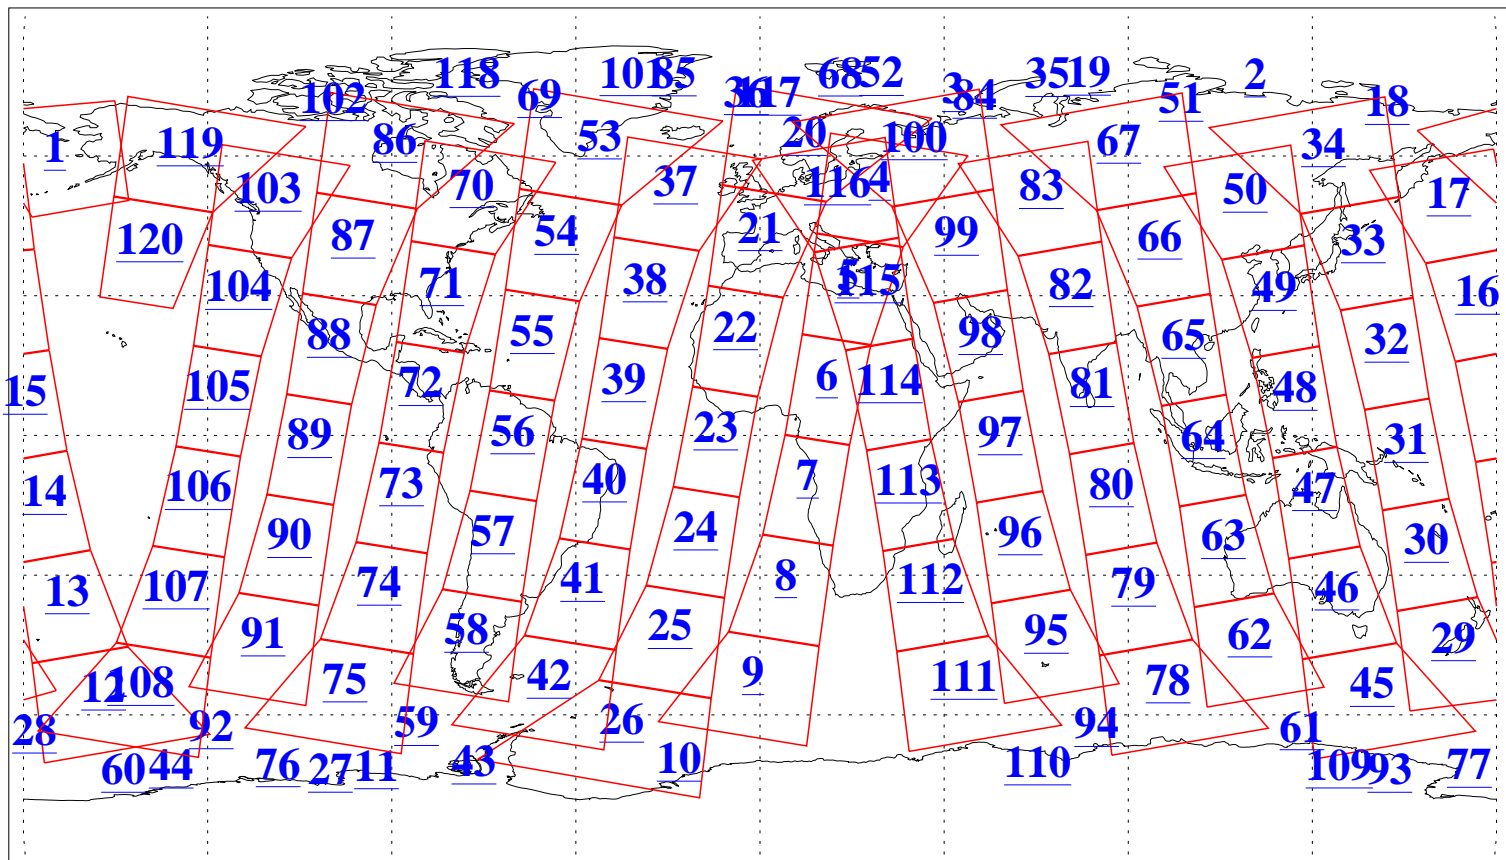

L1B Availability
AMSU Granules: 240
HSB Granules: 0
AIRS Granules: 240

21 Nov 2008
DoY 326
Aqua Day 2393
Granules: 1 to 120

Granules: 121 to 240

Legend: AMSU Available, HSB Available, AIRS Available

L1B Availability
AMSU Granules: 240
HSB Granules: 0
AIRS Granules: 240

21 Nov 2008
DoY 326
Aqua Day 2393
Ascending Granules

Descending Granules

Legend: AMSU Available, HSB Available, AIRS Available

L1B Availability
 AMSU Granules: 240
 HSB Granules: 0
 AIRS Granules: 240

21 Nov 2008
 DoY 326
 Aqua Day 2393

Northern Hemisphere Granules

Southern Hemisphere Granules

Legend: AMSU Available, HSB Available, AIRS Available