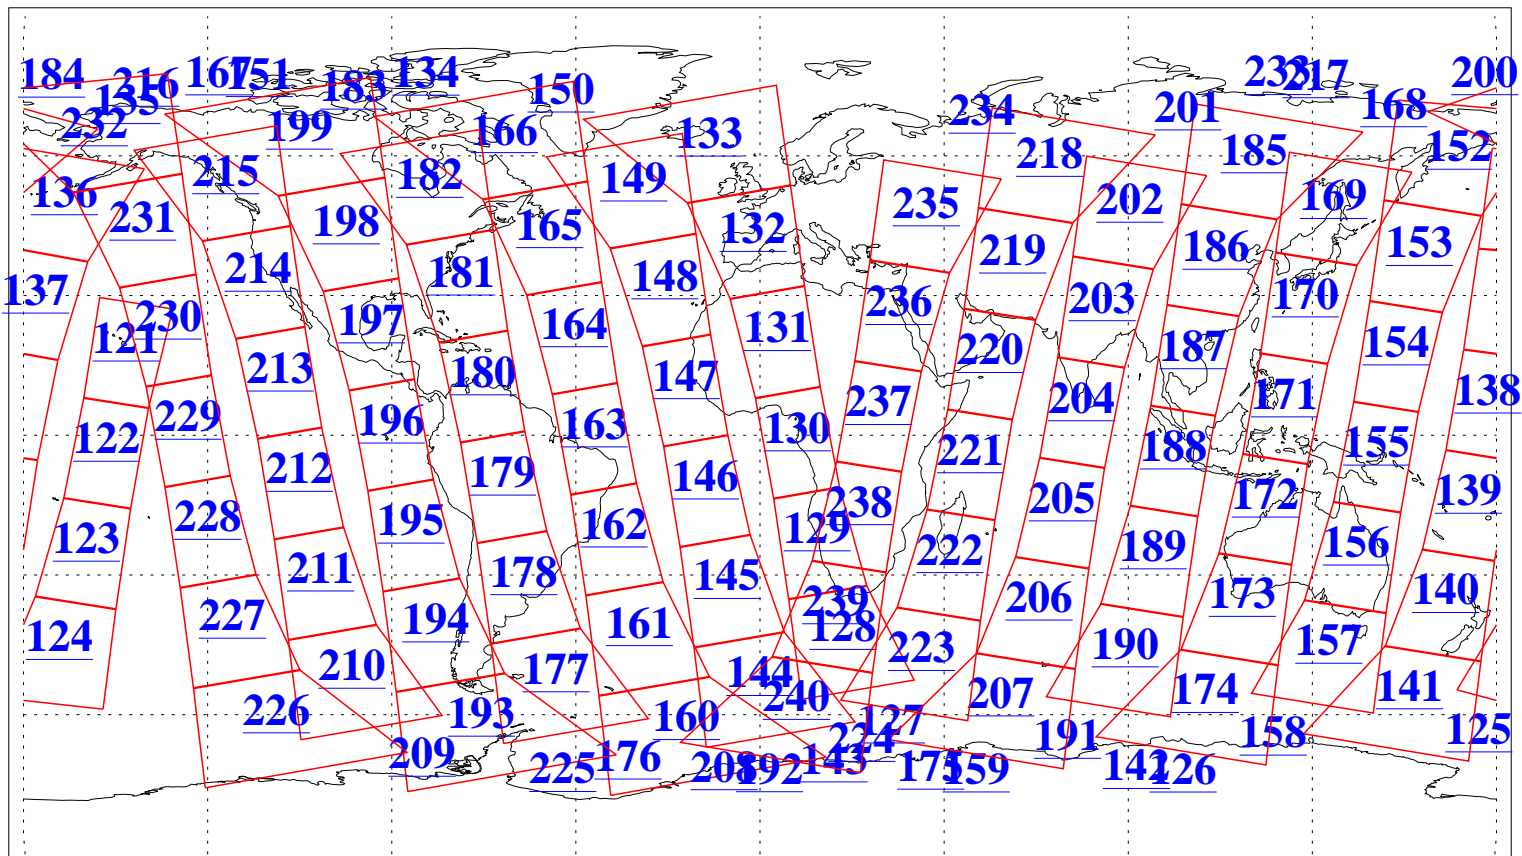

L1B Availability
AMSU Granules: 240
HSB Granules: 0
AIRS Granules: 240

21 Nov 2008
DoY 326
Aqua Day 2393
Granules: 1 to 120

Granules: 121 to 240

Legend: AMSU Available, HSB Available, AIRS Available

L1B Availability
AMSU Granules: 240
HSB Granules: 0
AIRS Granules: 240

21 Nov 2008
DoY 326
Aqua Day 2393
Ascending Granules

Descending Granules

Legend: AMSU Available, HSB Available, AIRS Available

L1B Availability
 AMSU Granules: 240
 HSB Granules: 0
 AIRS Granules: 240

21 Nov 2008
 DoY 326
 Aqua Day 2393

Northern Hemisphere Granules

Southern Hemisphere Granules

Legend: AMSU Available, HSB Available, AIRS Available