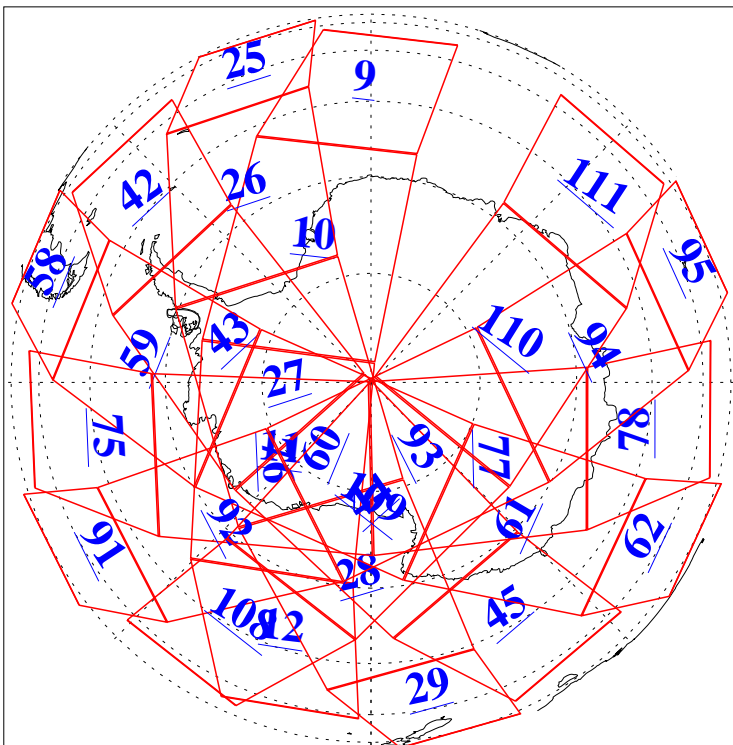

L1B Availability
AMSU Granules: 240
HSB Granules: 0
AIRS Granules: 240

21 Nov 2008
DoY 326
Aqua Day 2393
Granules: 1 to 120

Granules: 121 to 240

Legend: AMSU Available, HSB Available, AIRS Available

L1B Availability
AMSU Granules: 240
HSB Granules: 0
AIRS Granules: 240

21 Nov 2008
DoY 326
Aqua Day 2393
Ascending Granules

Descending Granules

Legend: AMSU Available, HSB Available, AIRS Available

L1B Availability
 AMSU Granules: 240
 HSB Granules: 0
 AIRS Granules: 240

21 Nov 2008
 DoY 326
 Aqua Day 2393

Northern Hemisphere Granules

Southern Hemisphere Granules

Legend: AMSU Available, HSB Available, AIRS Available