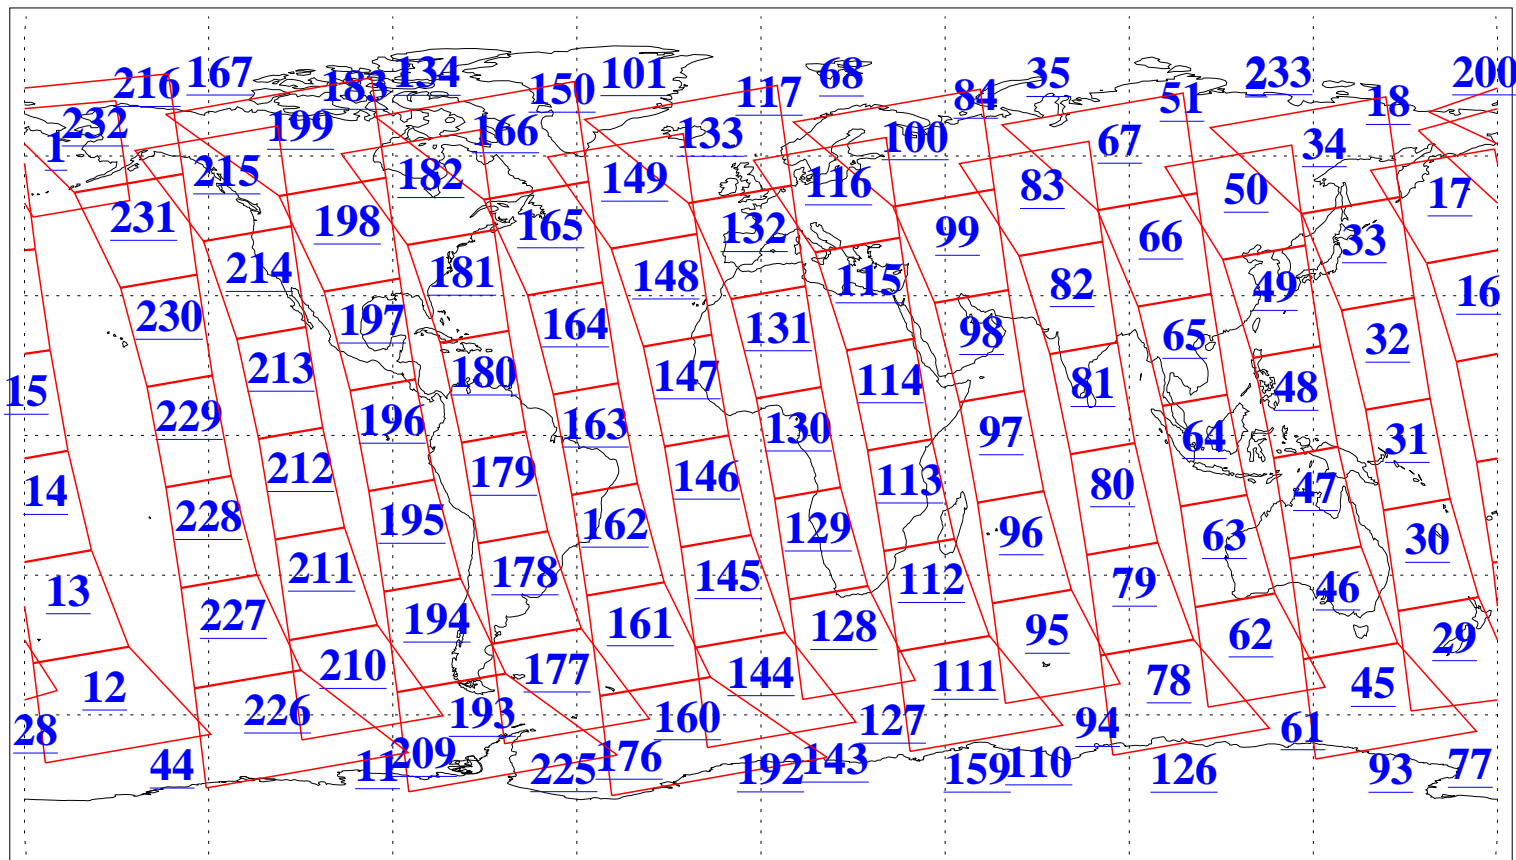

L1B Availability
AMSU Granules: 240
HSB Granules: 0
AIRS Granules: 240

21 Nov 2008
DoY 326
Aqua Day 2393
Granules: 1 to 120

Granules: 121 to 240

Legend: AMSU Available, HSB Available, AIRS Available

L1B Availability
AMSU Granules: 240
HSB Granules: 0
AIRS Granules: 240

21 Nov 2008
DoY 326
Aqua Day 2393
Ascending Granules

Descending Granules

Legend: AMSU Available, HSB Available, AIRS Available

L1B Availability
 AMSU Granules: 240
 HSB Granules: 0
 AIRS Granules: 240

21 Nov 2008
 DoY 326
 Aqua Day 2393

Northern Hemisphere Granules

Southern Hemisphere Granules

Legend: AMSU Available, HSB Available, AIRS Available