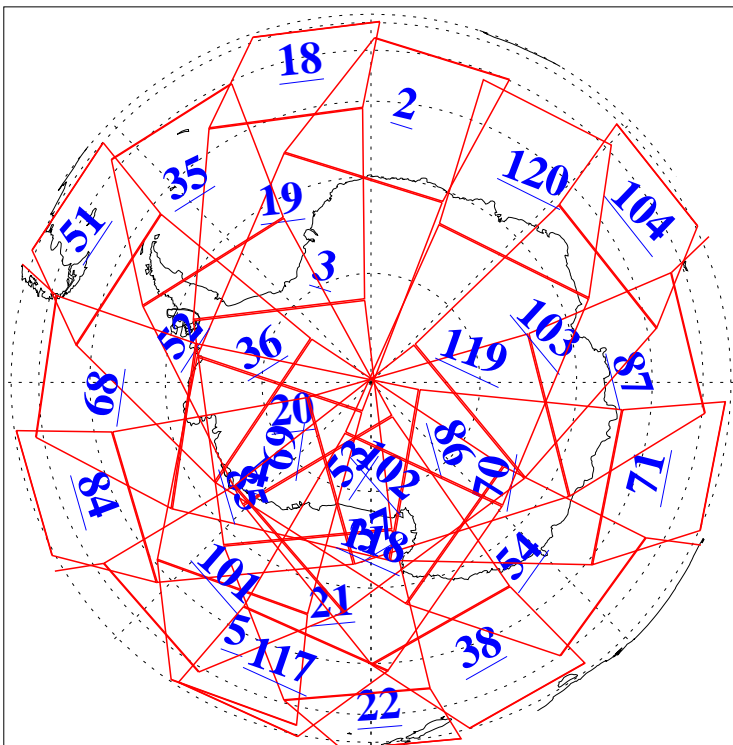

L1B Availability
AMSU Granules: 240
HSB Granules: 0
AIRS Granules: 240

20 Nov 2008
DoY 325
Aqua Day 2392
Granules: 1 to 120

Granules: 121 to 240

Legend: AMSU Available, HSB Available, AIRS Available

L1B Availability
AMSU Granules: 240
HSB Granules: 0
AIRS Granules: 240

20 Nov 2008
DoY 325
Aqua Day 2392

Ascending Granules

Descending Granules

Legend: AMSU Available, HSB Available, AIRS Available

L1B Availability
 AMSU Granules: 240
 HSB Granules: 0
 AIRS Granules: 240

20 Nov 2008
 DoY 325
 Aqua Day 2392

Northern Hemisphere Granules

Southern Hemisphere Granules

Legend: AMSU Available, HSB Available, AIRS Available