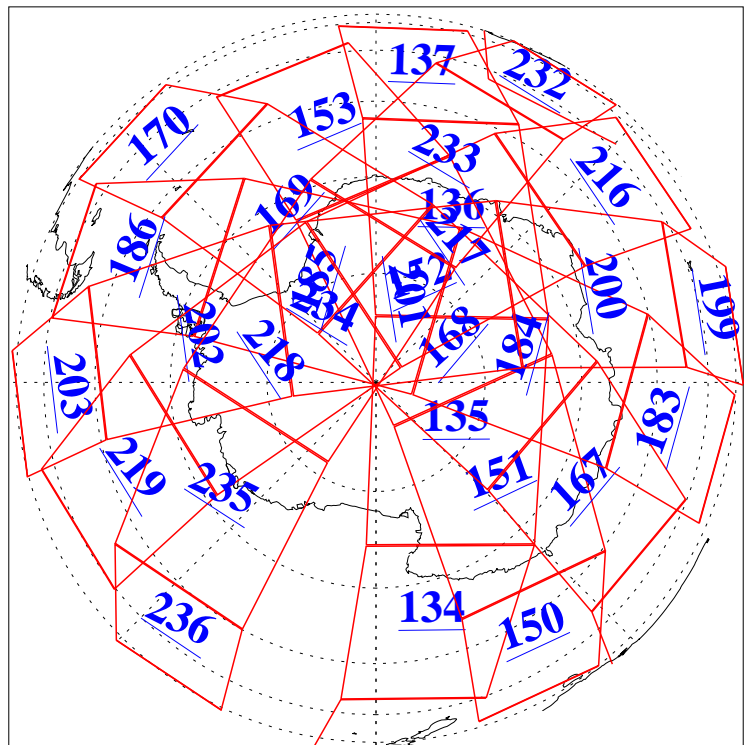

L1B Availability
AMSU Granules: 240
HSB Granules: 0
AIRS Granules: 240

20 Nov 2008
DoY 325
Aqua Day 2392
Granules: 1 to 120

Granules: 121 to 240

Legend: AMSU Available, HSB Available, AIRS Available

L1B Availability
AMSU Granules: 240
HSB Granules: 0
AIRS Granules: 240

20 Nov 2008
DoY 325
Aqua Day 2392

Ascending Granules

Descending Granules

Legend: AMSU Available, HSB Available, AIRS Available

L1B Availability
 AMSU Granules: 240
 HSB Granules: 0
 AIRS Granules: 240

20 Nov 2008
 DoY 325
 Aqua Day 2392

Northern Hemisphere Granules

Southern Hemisphere Granules

Legend: AMSU Available, HSB Available, AIRS Available