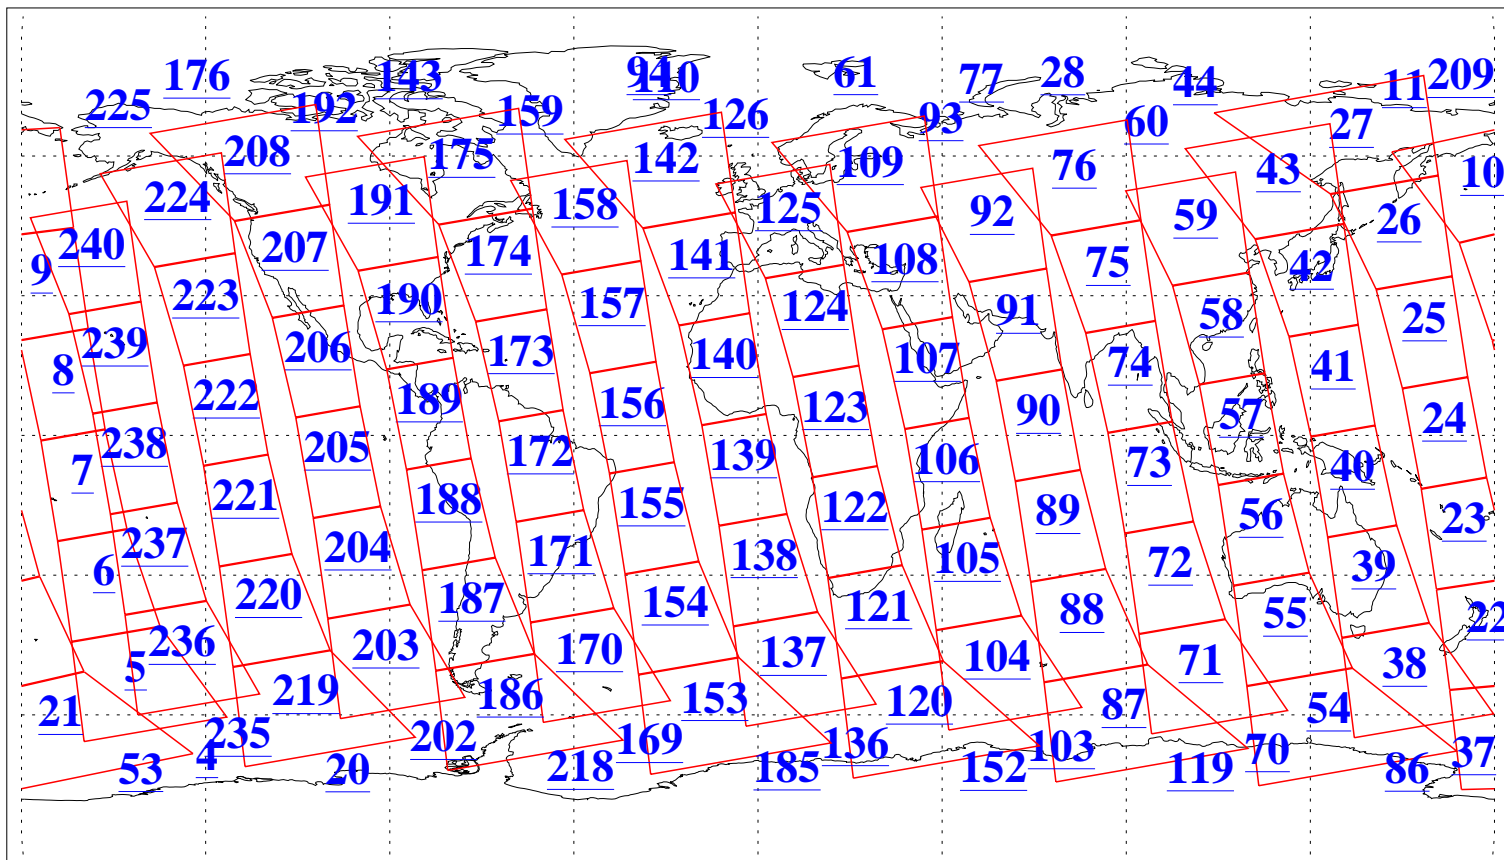

L1B Availability
AMSU Granules: 240
HSB Granules: 0
AIRS Granules: 240

20 Nov 2008
DoY 325
Aqua Day 2392
Granules: 1 to 120

Granules: 121 to 240

Legend: AMSU Available, HSB Available, AIRS Available

L1B Availability
AMSU Granules: 240
HSB Granules: 0
AIRS Granules: 240

20 Nov 2008
DoY 325
Aqua Day 2392

Ascending Granules

Descending Granules

Legend: AMSU Available, HSB Available, AIRS Available

L1B Availability
 AMSU Granules: 240
 HSB Granules: 0
 AIRS Granules: 240

20 Nov 2008
 DoY 325
 Aqua Day 2392

Northern Hemisphere Granules

Southern Hemisphere Granules

Legend: AMSU Available, HSB Available, AIRS Available