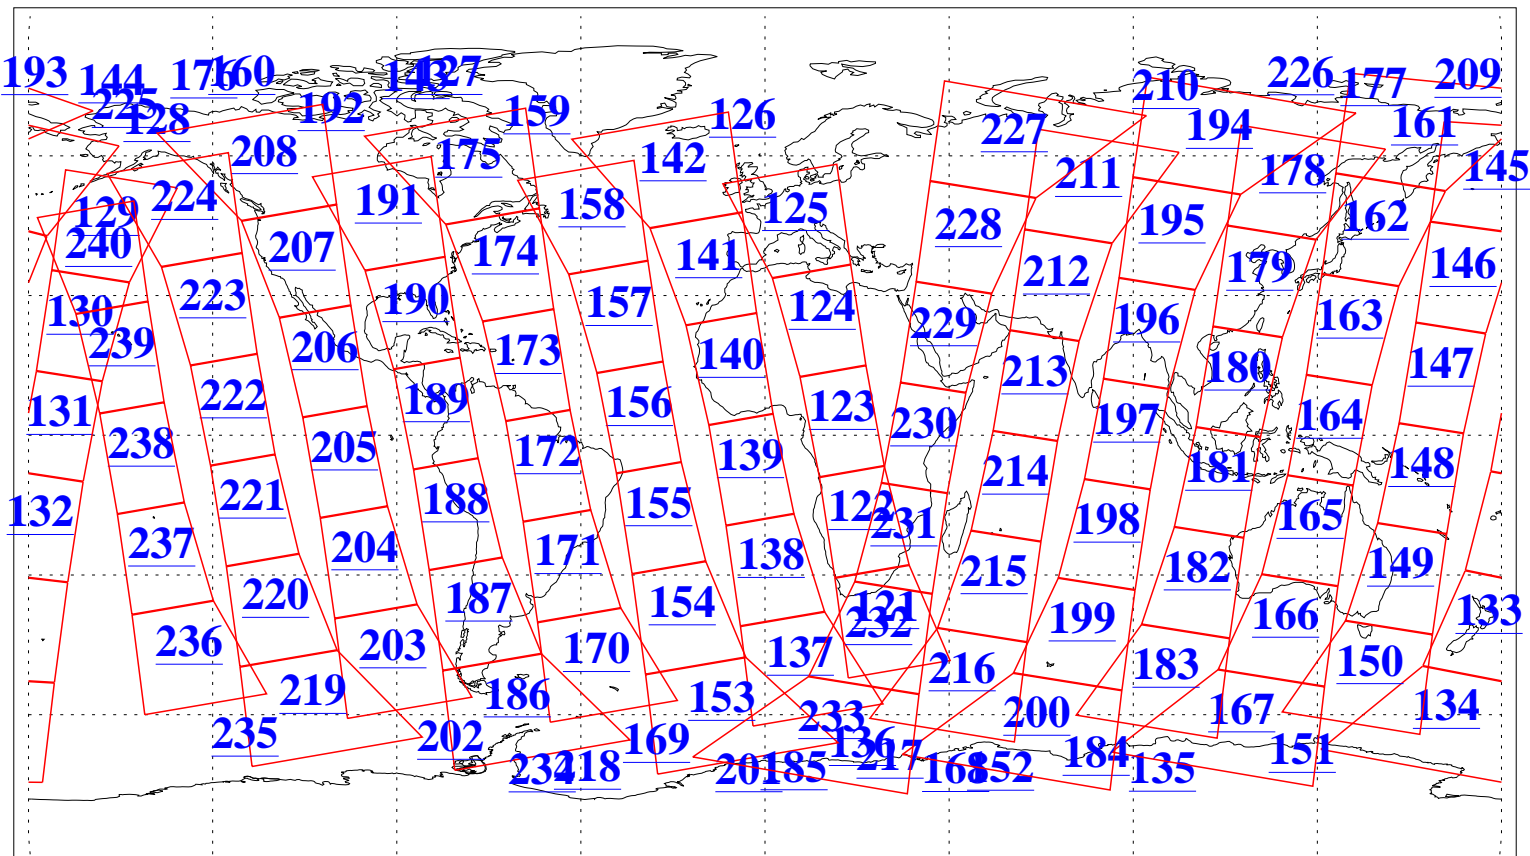

L1B Availability
AMSU Granules: 240
HSB Granules: 0
AIRS Granules: 240

20 Nov 2008
DoY 325
Aqua Day 2392
Granules: 1 to 120

Granules: 121 to 240

Legend: AMSU Available, HSB Available, AIRS Available

L1B Availability
AMSU Granules: 240
HSB Granules: 0
AIRS Granules: 240

20 Nov 2008
DoY 325
Aqua Day 2392

Ascending Granules

Descending Granules

Legend: AMSU Available, HSB Available, AIRS Available

L1B Availability
 AMSU Granules: 240
 HSB Granules: 0
 AIRS Granules: 240

20 Nov 2008
 DoY 325
 Aqua Day 2392

Northern Hemisphere Granules

Southern Hemisphere Granules

Legend: AMSU Available, HSB Available, AIRS Available