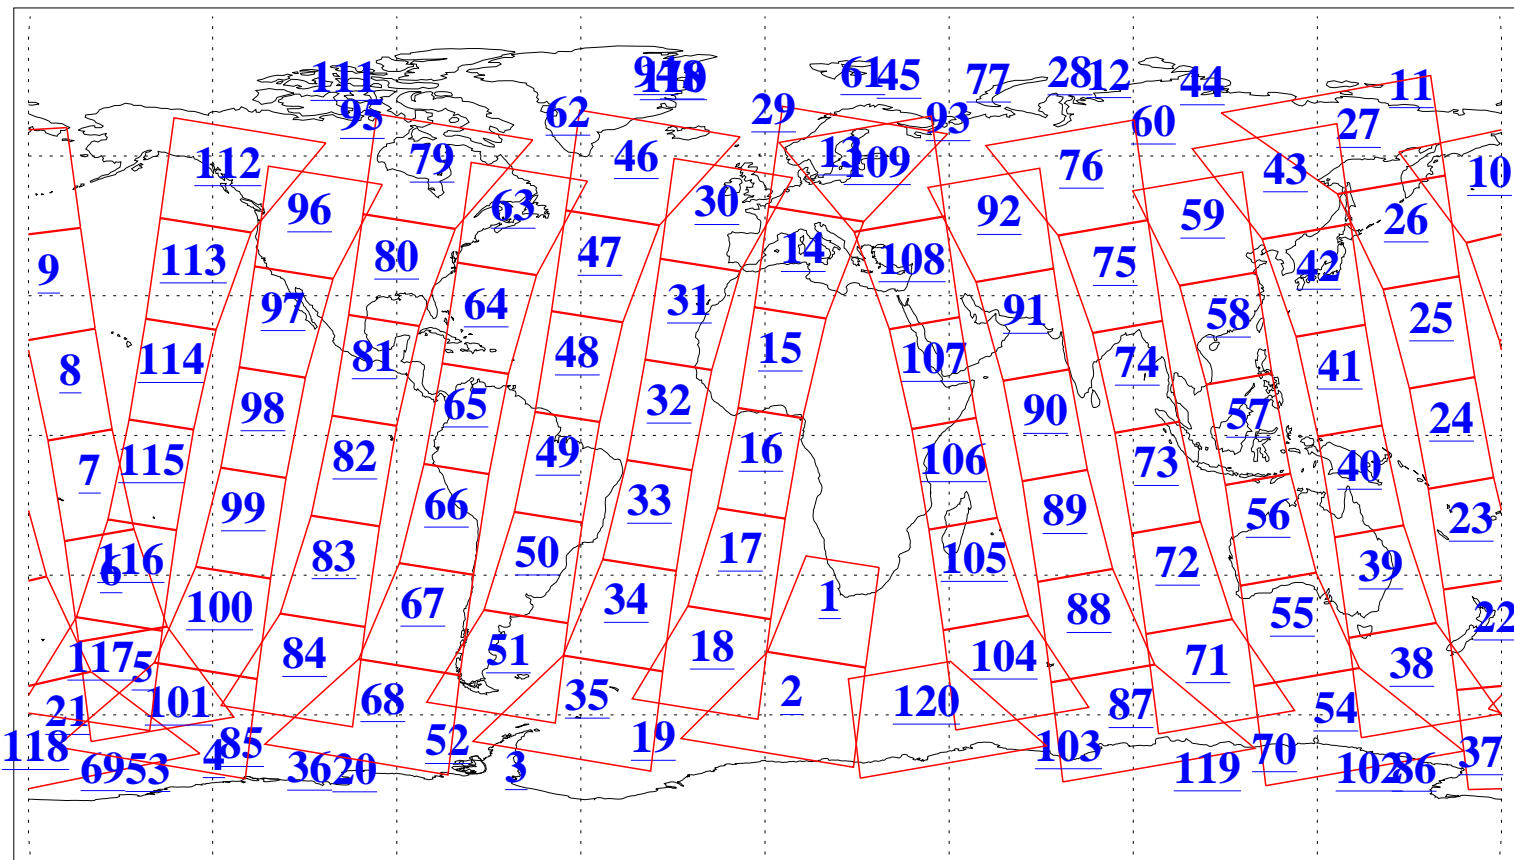

L1B Availability
AMSU Granules: 240
HSB Granules: 0
AIRS Granules: 240

20 Nov 2008
DoY 325
Aqua Day 2392
Granules: 1 to 120

Granules: 121 to 240

Legend: AMSU Available, HSB Available, AIRS Available

L1B Availability
AMSU Granules: 240
HSB Granules: 0
AIRS Granules: 240

20 Nov 2008
DoY 325
Aqua Day 2392

Ascending Granules

Descending Granules

Legend: AMSU Available, HSB Available, AIRS Available

L1B Availability
 AMSU Granules: 240
 HSB Granules: 0
 AIRS Granules: 240

20 Nov 2008
 DoY 325
 Aqua Day 2392

Northern Hemisphere Granules

Southern Hemisphere Granules

Legend: AMSU Available, HSB Available, AIRS Available