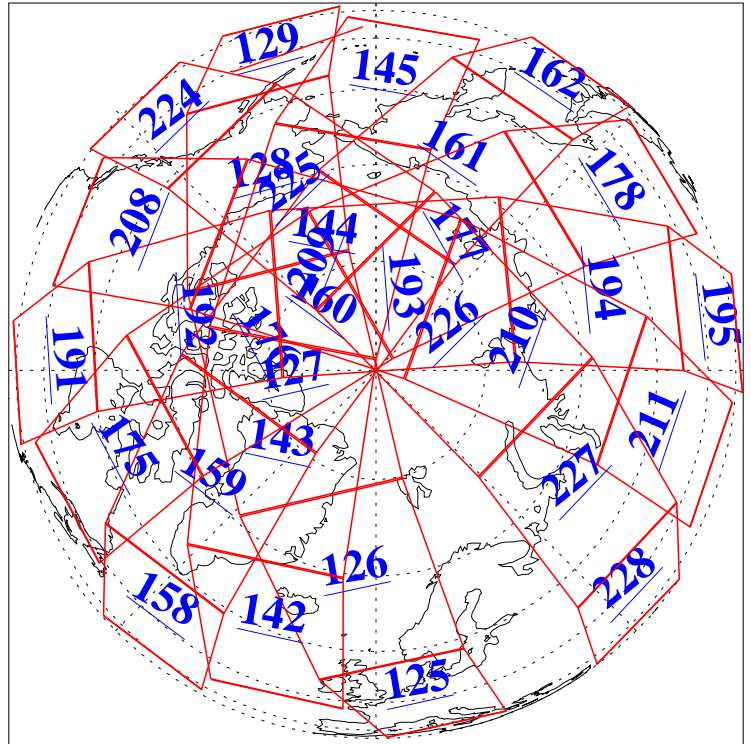

L1B Availability
AMSU Granules: 240
HSB Granules: 0
AIRS Granules: 240

20 Nov 2008
DoY 325
Aqua Day 2392
Granules: 1 to 120

Granules: 121 to 240

Legend: AMSU Available, HSB Available, AIRS Available

L1B Availability
AMSU Granules: 240
HSB Granules: 0
AIRS Granules: 240

20 Nov 2008
DoY 325
Aqua Day 2392

Ascending Granules

Descending Granules

Legend: AMSU Available, HSB Available, AIRS Available

L1B Availability
 AMSU Granules: 240
 HSB Granules: 0
 AIRS Granules: 240

20 Nov 2008
 DoY 325
 Aqua Day 2392

Northern Hemisphere Granules

Southern Hemisphere Granules

Legend: AMSU Available, HSB Available, AIRS Available