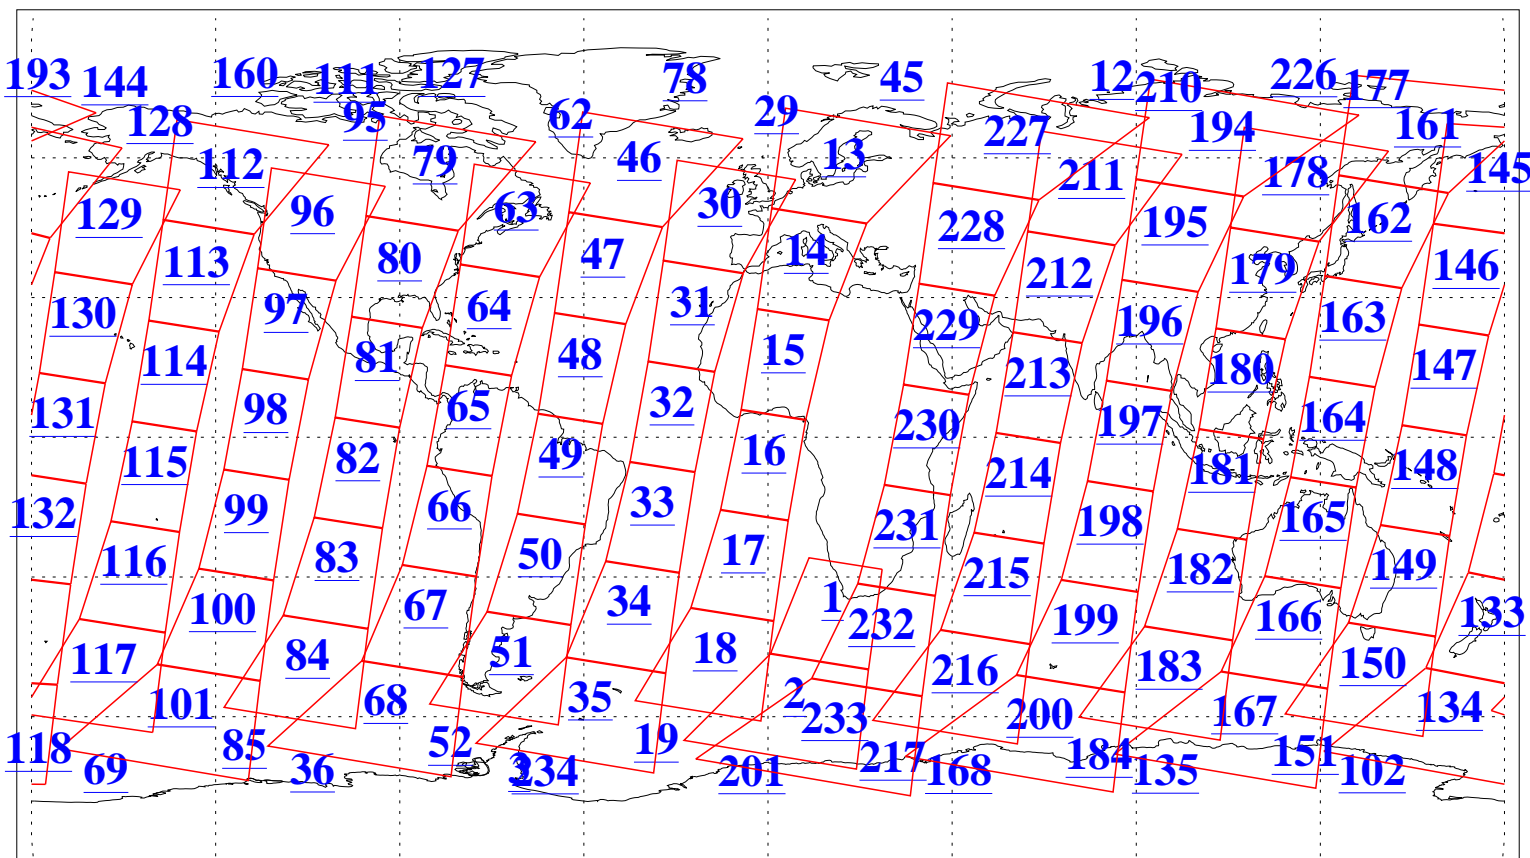

L1B Availability
AMSU Granules: 240
HSB Granules: 0
AIRS Granules: 240

20 Nov 2008
DoY 325
Aqua Day 2392
Granules: 1 to 120

Granules: 121 to 240

Legend: AMSU Available, HSB Available, AIRS Available

L1B Availability
AMSU Granules: 240
HSB Granules: 0
AIRS Granules: 240

20 Nov 2008
DoY 325
Aqua Day 2392

Ascending Granules

Descending Granules

Legend: AMSU Available, HSB Available, AIRS Available

L1B Availability
 AMSU Granules: 240
 HSB Granules: 0
 AIRS Granules: 240

20 Nov 2008
 DoY 325
 Aqua Day 2392

Northern Hemisphere Granules

Southern Hemisphere Granules

Legend: AMSU Available, HSB Available, AIRS Available