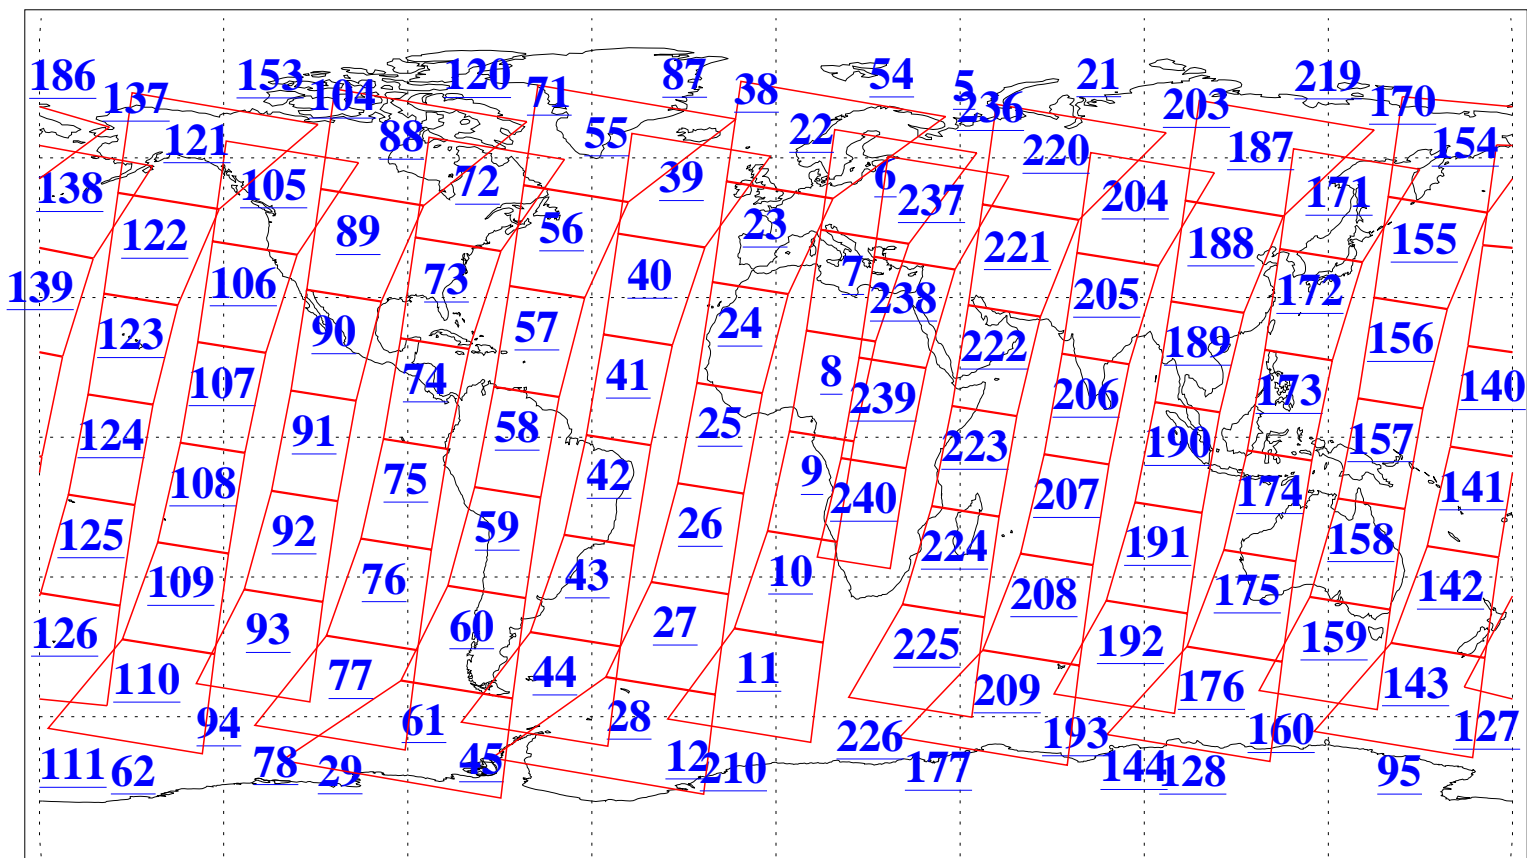

L1B Availability
AMSU Granules: 240
HSB Granules: 0
AIRS Granules: 240

19 Nov 2008
DoY 324
Aqua Day 2391
Granules: 1 to 120

Granules: 121 to 240

Legend: AMSU Available, HSB Available, AIRS Available

L1B Availability
AMSU Granules: 240
HSB Granules: 0
AIRS Granules: 240

19 Nov 2008
DoY 324
Aqua Day 2391

Ascending Granules

Descending Granules

Legend: AMSU Available, HSB Available, AIRS Available

L1B Availability
 AMSU Granules: 240
 HSB Granules: 0
 AIRS Granules: 240

19 Nov 2008
 DoY 324
 Aqua Day 2391

Northern Hemisphere Granules

Southern Hemisphere Granules

Legend: AMSU Available, HSB Available, AIRS Available