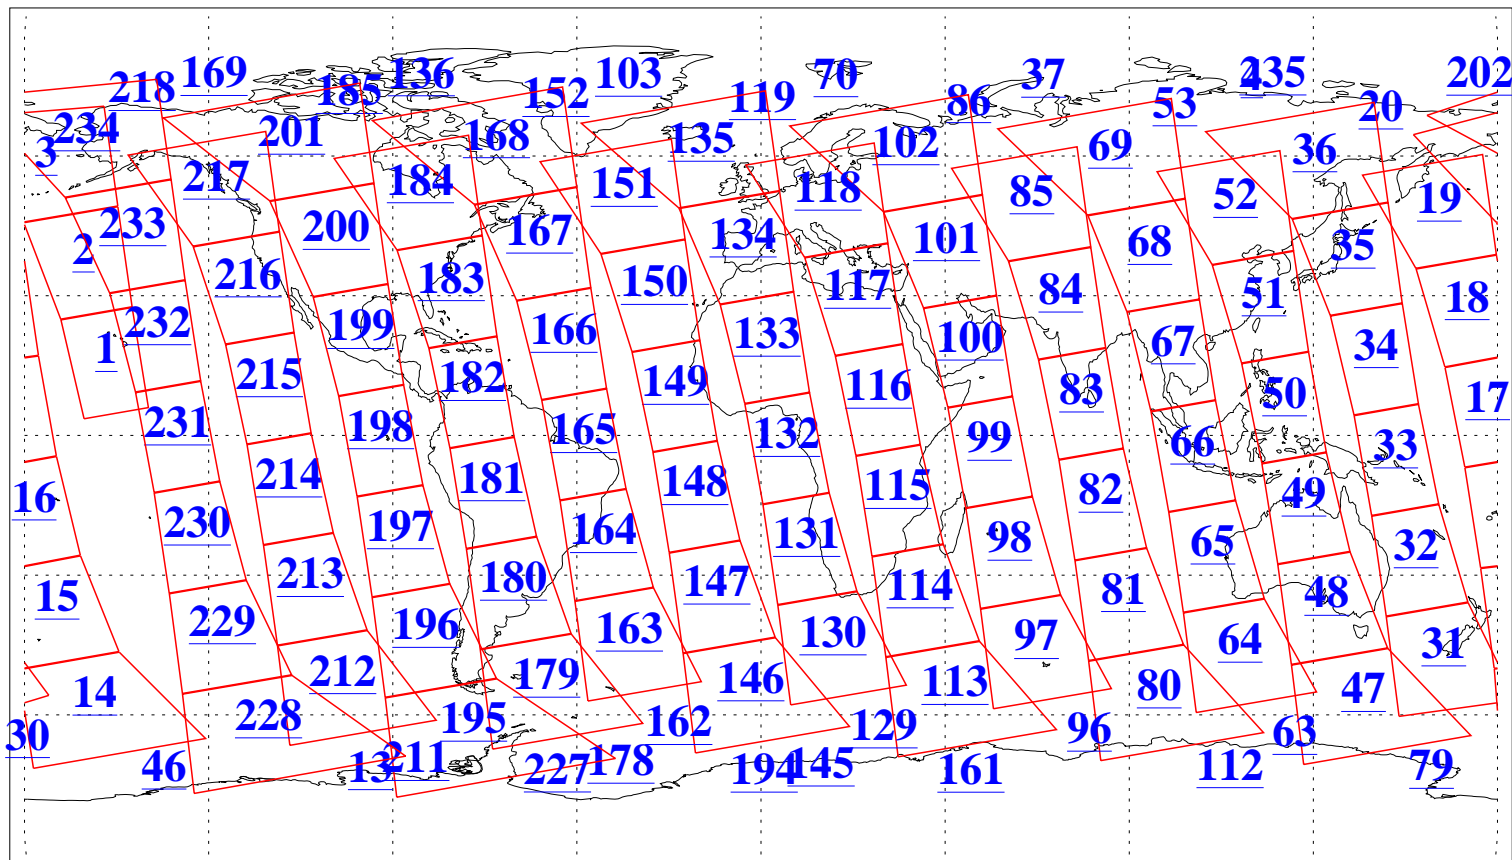

L1B Availability
AMSU Granules: 240
HSB Granules: 0
AIRS Granules: 240

19 Nov 2008
DoY 324
Aqua Day 2391
Granules: 1 to 120

Granules: 121 to 240

Legend: AMSU Available, HSB Available, AIRS Available

L1B Availability
AMSU Granules: 240
HSB Granules: 0
AIRS Granules: 240

19 Nov 2008
DoY 324
Aqua Day 2391

Ascending Granules

Descending Granules

Legend: AMSU Available, HSB Available, AIRS Available

L1B Availability
 AMSU Granules: 240
 HSB Granules: 0
 AIRS Granules: 240

19 Nov 2008
 DoY 324
 Aqua Day 2391

Northern Hemisphere Granules

Southern Hemisphere Granules

Legend: AMSU Available, HSB Available, AIRS Available