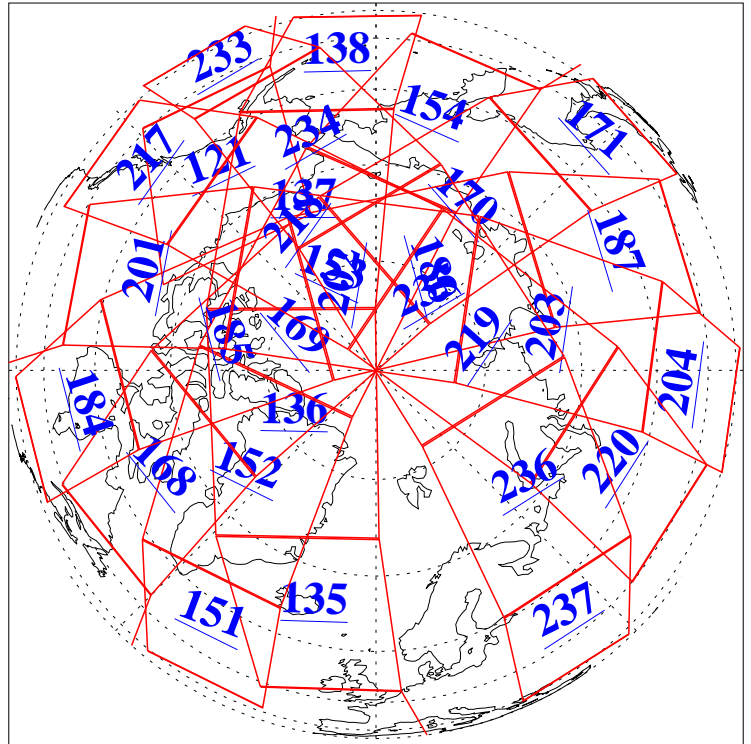

L1B Availability
AMSU Granules: 240
HSB Granules: 0
AIRS Granules: 240

19 Nov 2008
DoY 324
Aqua Day 2391
Granules: 1 to 120

Granules: 121 to 240

Legend: AMSU Available, HSB Available, AIRS Available

L1B Availability
AMSU Granules: 240
HSB Granules: 0
AIRS Granules: 240

19 Nov 2008
DoY 324
Aqua Day 2391

Ascending Granules

Descending Granules

Legend: AMSU Available, HSB Available, AIRS Available

L1B Availability
 AMSU Granules: 240
 HSB Granules: 0
 AIRS Granules: 240

19 Nov 2008
 DoY 324
 Aqua Day 2391

Northern Hemisphere Granules

Southern Hemisphere Granules

Legend: AMSU Available, HSB Available, AIRS Available