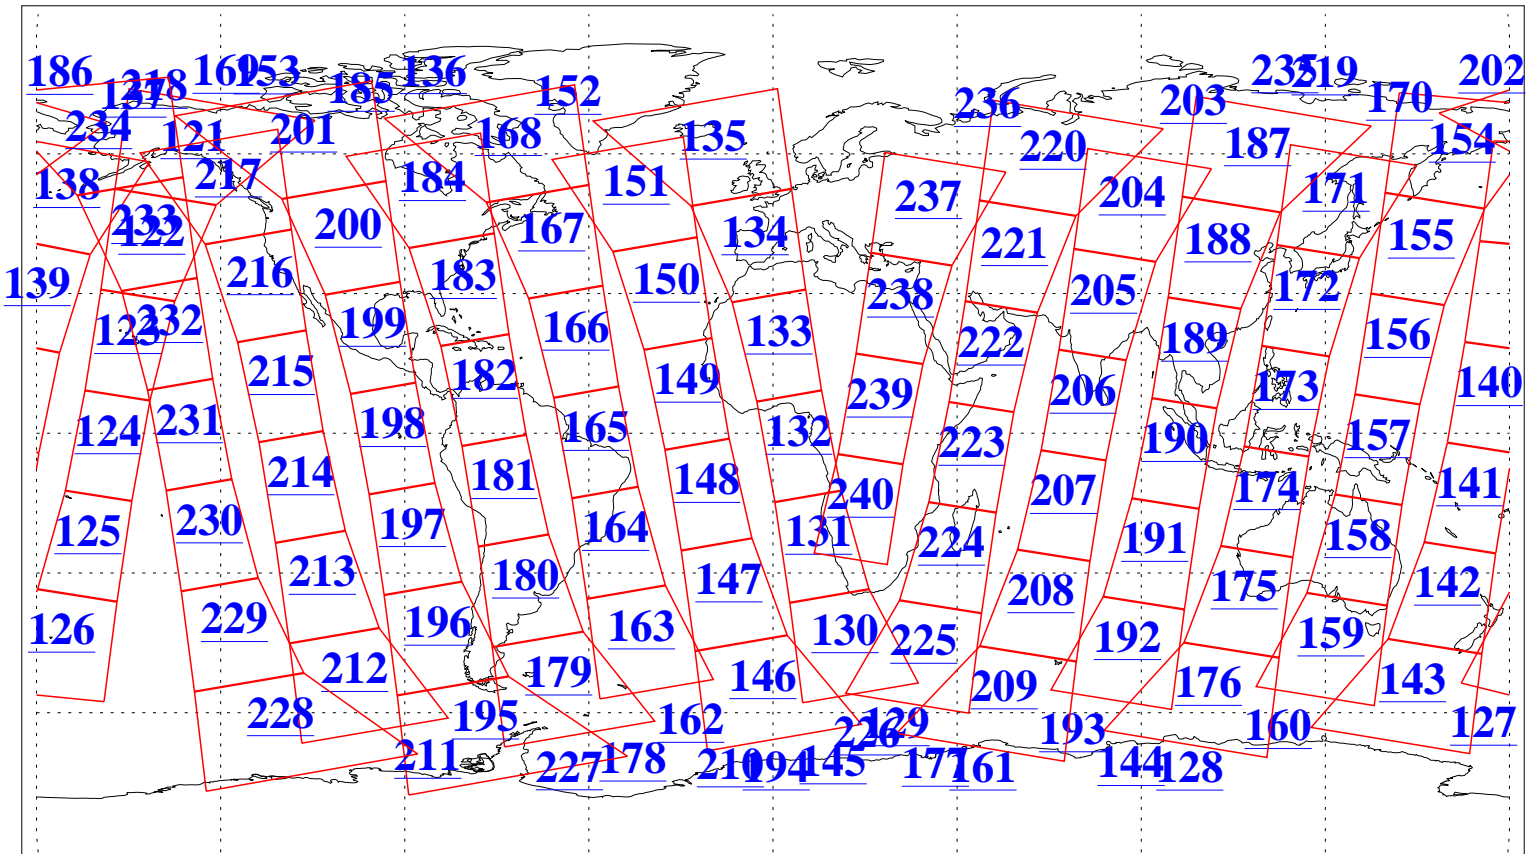

L1B Availability
AMSU Granules: 240
HSB Granules: 0
AIRS Granules: 240

19 Nov 2008
DoY 324
Aqua Day 2391
Granules: 1 to 120

Granules: 121 to 240

Legend: AMSU Available, HSB Available, AIRS Available

L1B Availability
AMSU Granules: 240
HSB Granules: 0
AIRS Granules: 240

19 Nov 2008
DoY 324
Aqua Day 2391

Ascending Granules

Descending Granules

Legend: AMSU Available, HSB Available, AIRS Available

L1B Availability
 AMSU Granules: 240
 HSB Granules: 0
 AIRS Granules: 240

19 Nov 2008
 DoY 324
 Aqua Day 2391

Northern Hemisphere Granules

Southern Hemisphere Granules

Legend: AMSU Available, HSB Available, AIRS Available