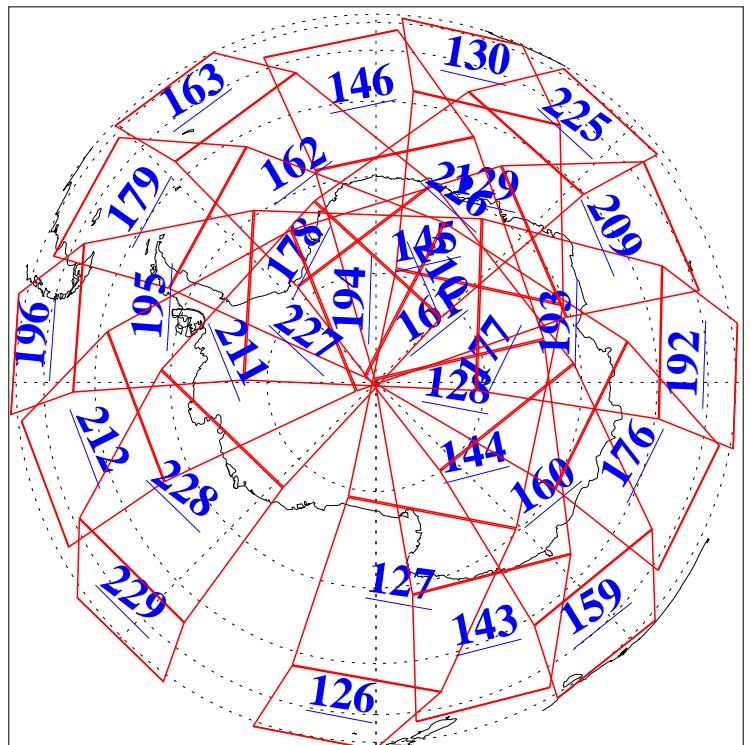

L1B Availability
AMSU Granules: 240
HSB Granules: 0
AIRS Granules: 240

19 Nov 2008
DoY 324
Aqua Day 2391
Granules: 1 to 120

Granules: 121 to 240

Legend: AMSU Available, HSB Available, AIRS Available

L1B Availability
AMSU Granules: 240
HSB Granules: 0
AIRS Granules: 240

19 Nov 2008
DoY 324
Aqua Day 2391

Ascending Granules

Descending Granules

Legend: AMSU Available, HSB Available, AIRS Available

L1B Availability
 AMSU Granules: 240
 HSB Granules: 0
 AIRS Granules: 240

19 Nov 2008
 DoY 324
 Aqua Day 2391

Northern Hemisphere Granules

Southern Hemisphere Granules

Legend: AMSU Available, HSB Available, AIRS Available