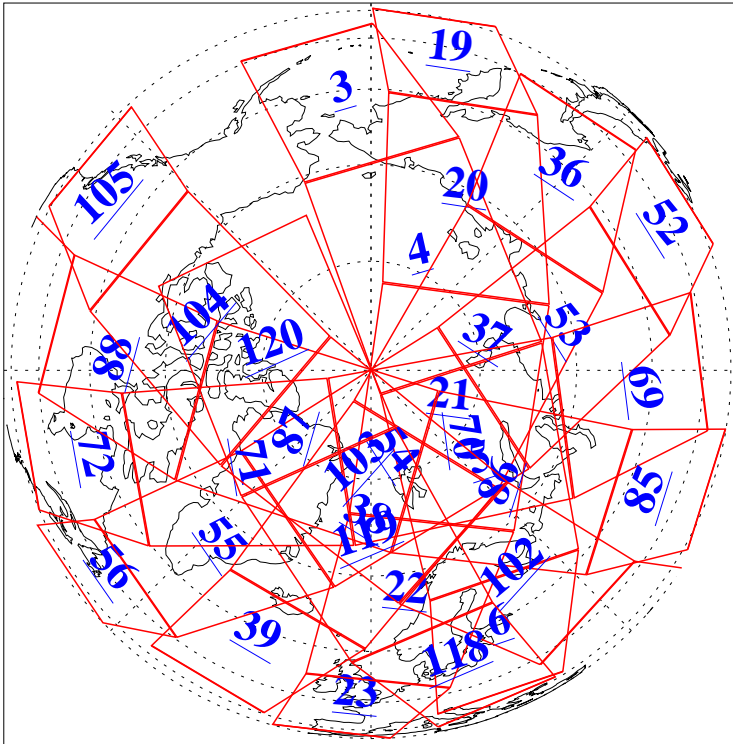

L1B Availability
AMSU Granules: 240
HSB Granules: 0
AIRS Granules: 240

19 Nov 2008
DoY 324
Aqua Day 2391
Granules: 1 to 120

Granules: 121 to 240

Legend: AMSU Available, HSB Available, AIRS Available

L1B Availability
AMSU Granules: 240
HSB Granules: 0
AIRS Granules: 240

19 Nov 2008
DoY 324
Aqua Day 2391

Ascending Granules

Descending Granules

Legend: AMSU Available, HSB Available, AIRS Available

L1B Availability
 AMSU Granules: 240
 HSB Granules: 0
 AIRS Granules: 240

19 Nov 2008
 DoY 324
 Aqua Day 2391

Northern Hemisphere Granules

Southern Hemisphere Granules

Legend: AMSU Available, HSB Available, AIRS Available