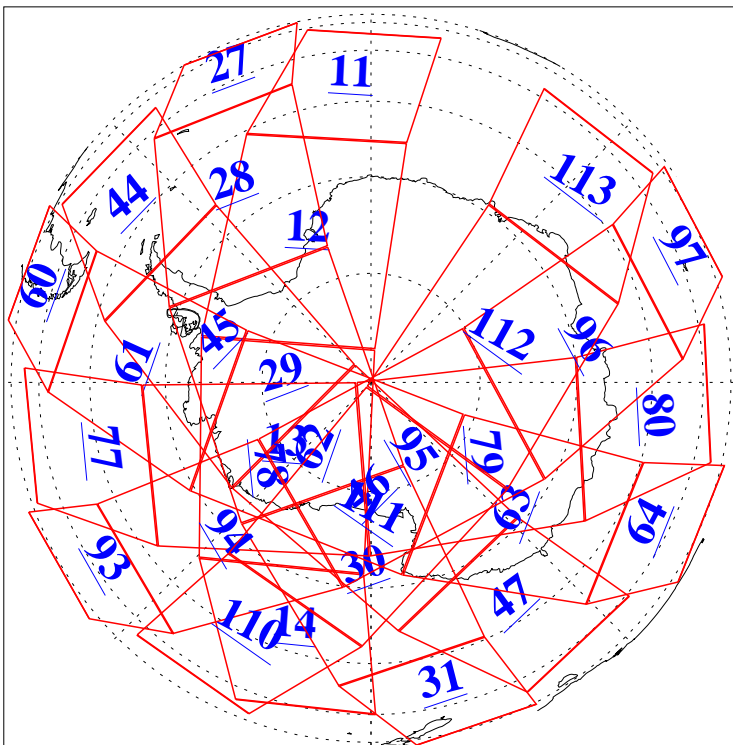

L1B Availability
AMSU Granules: 240
HSB Granules: 0
AIRS Granules: 240

19 Nov 2008
DoY 324
Aqua Day 2391
Granules: 1 to 120

Granules: 121 to 240

Legend: AMSU Available, HSB Available, AIRS Available

L1B Availability
AMSU Granules: 240
HSB Granules: 0
AIRS Granules: 240

19 Nov 2008
DoY 324
Aqua Day 2391

Ascending Granules

Descending Granules

Legend: AMSU Available, HSB Available, AIRS Available

L1B Availability
 AMSU Granules: 240
 HSB Granules: 0
 AIRS Granules: 240

19 Nov 2008
 DoY 324
 Aqua Day 2391

Northern Hemisphere Granules

Southern Hemisphere Granules

Legend: AMSU Available, HSB Available, AIRS Available