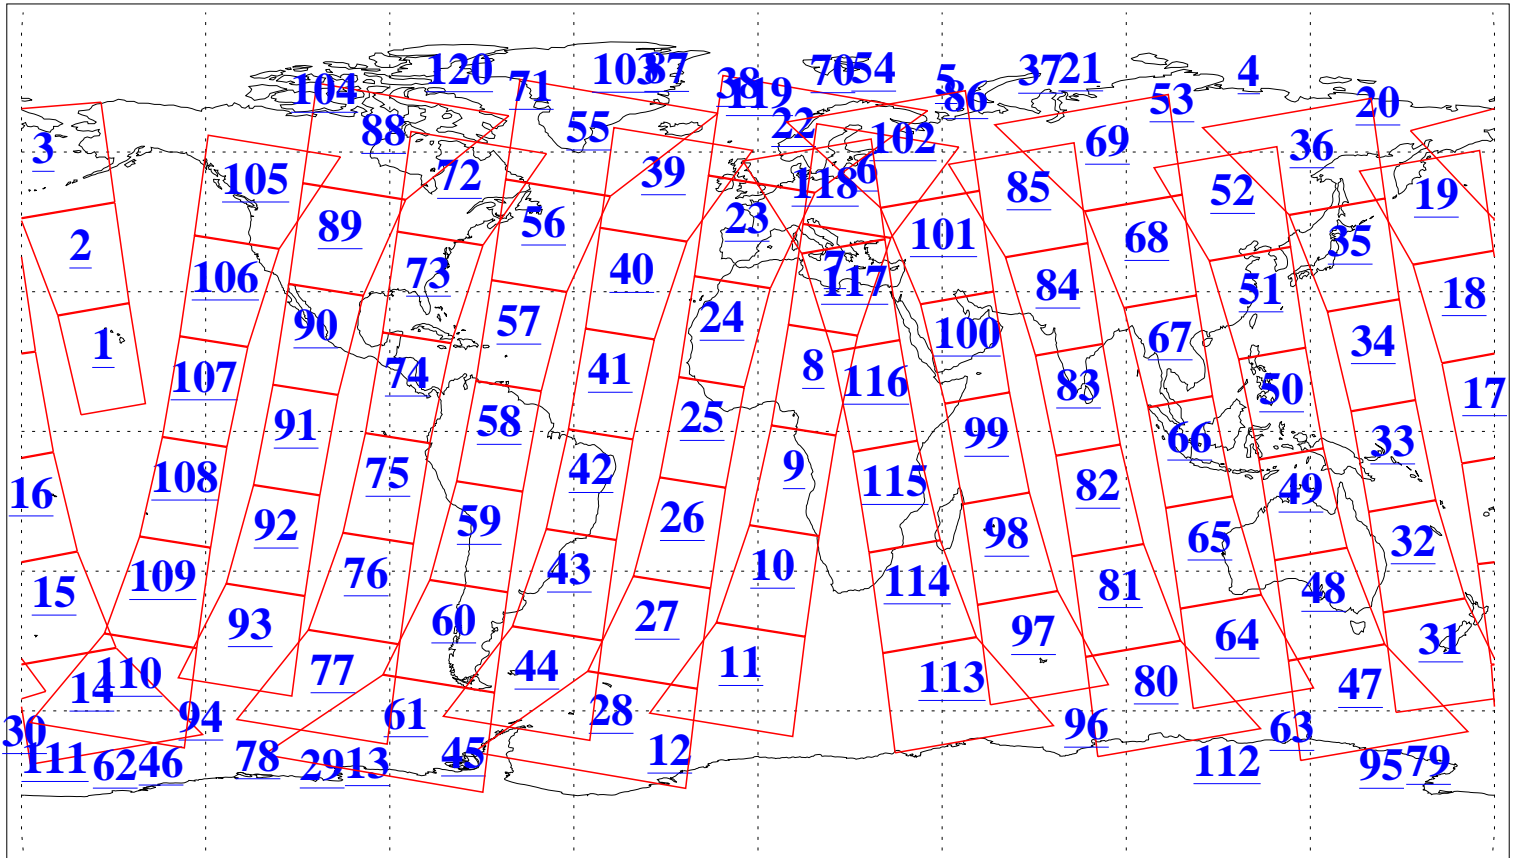

L1B Availability
AMSU Granules: 240
HSB Granules: 0
AIRS Granules: 240

19 Nov 2008
DoY 324
Aqua Day 2391
Granules: 1 to 120

Granules: 121 to 240

Legend: AMSU Available, HSB Available, AIRS Available

L1B Availability
AMSU Granules: 240
HSB Granules: 0
AIRS Granules: 240

19 Nov 2008
DoY 324
Aqua Day 2391

Ascending Granules

Descending Granules

Legend: AMSU Available, HSB Available, AIRS Available

L1B Availability
 AMSU Granules: 240
 HSB Granules: 0
 AIRS Granules: 240

19 Nov 2008
 DoY 324
 Aqua Day 2391

Northern Hemisphere Granules

Southern Hemisphere Granules

Legend: AMSU Available, HSB Available, AIRS Available