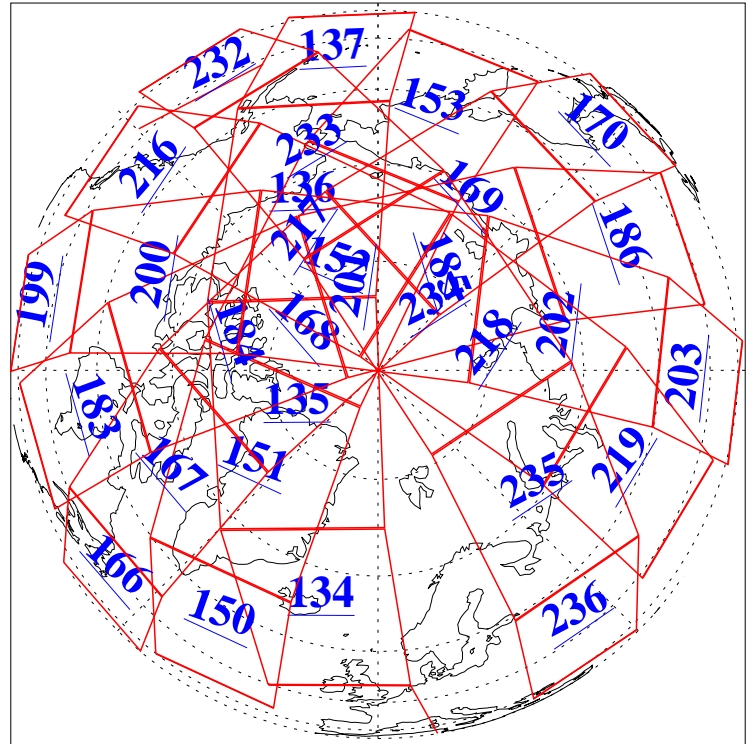

L1B Availability
AMSU Granules: 240
HSB Granules: 0
AIRS Granules: 240

12 Nov 2008
DoY 317
Aqua Day 2384
Granules: 1 to 120

Granules: 121 to 240

Legend: AMSU Available, HSB Available, AIRS Available

L1B Availability
AMSU Granules: 240
HSB Granules: 0
AIRS Granules: 240

12 Nov 2008
DoY 317
Aqua Day 2384
Ascending Granules

Descending Granules

Legend: AMSU Available, HSB Available, AIRS Available

L1B Availability
AMSU Granules: 240
HSB Granules: 0
AIRS Granules: 240

12 Nov 2008
DoY 317
Aqua Day 2384

Northern Hemisphere Granules

Southern Hemisphere Granules

Legend: AMSU Available, HSB Available, AIRS Available