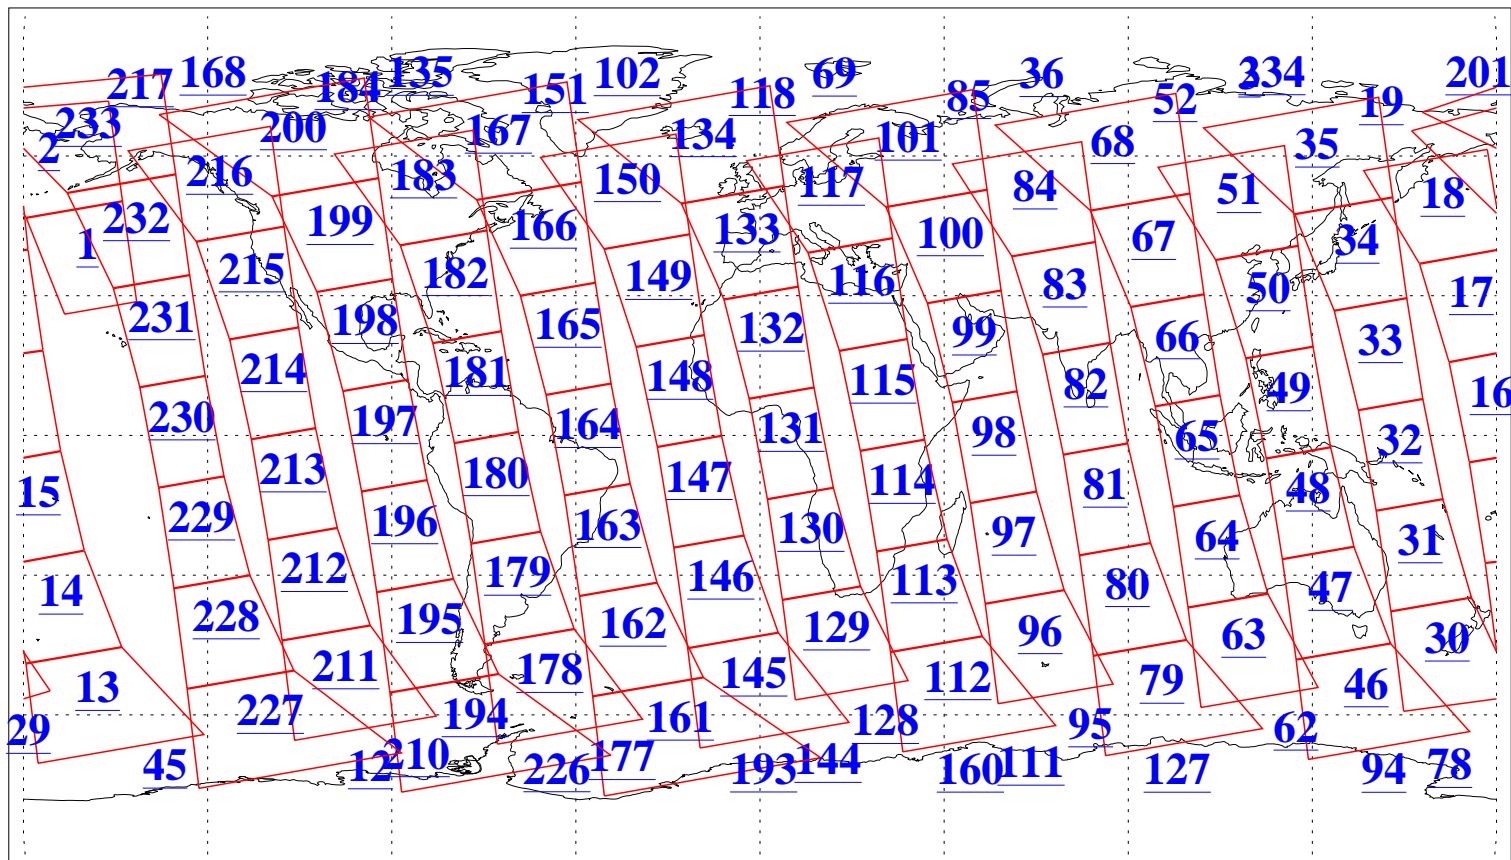

L1B Availability
AMSU Granules: 240
HSB Granules: 0
AIRS Granules: 240

12 Nov 2008
DoY 317
Aqua Day 2384
Granules: 1 to 120

Granules: 121 to 240

Legend: AMSU Available, HSB Available, AIRS Available

L1B Availability
AMSU Granules: 240
HSB Granules: 0
AIRS Granules: 240

12 Nov 2008
DoY 317
Aqua Day 2384
Ascending Granules

Descending Granules

Legend: AMSU Available, HSB Available, AIRS Available

L1B Availability
AMSU Granules: 240
HSB Granules: 0
AIRS Granules: 240

12 Nov 2008
DoY 317
Aqua Day 2384

Northern Hemisphere Granules

Southern Hemisphere Granules

Legend: AMSU Available, HSB Available, AIRS Available