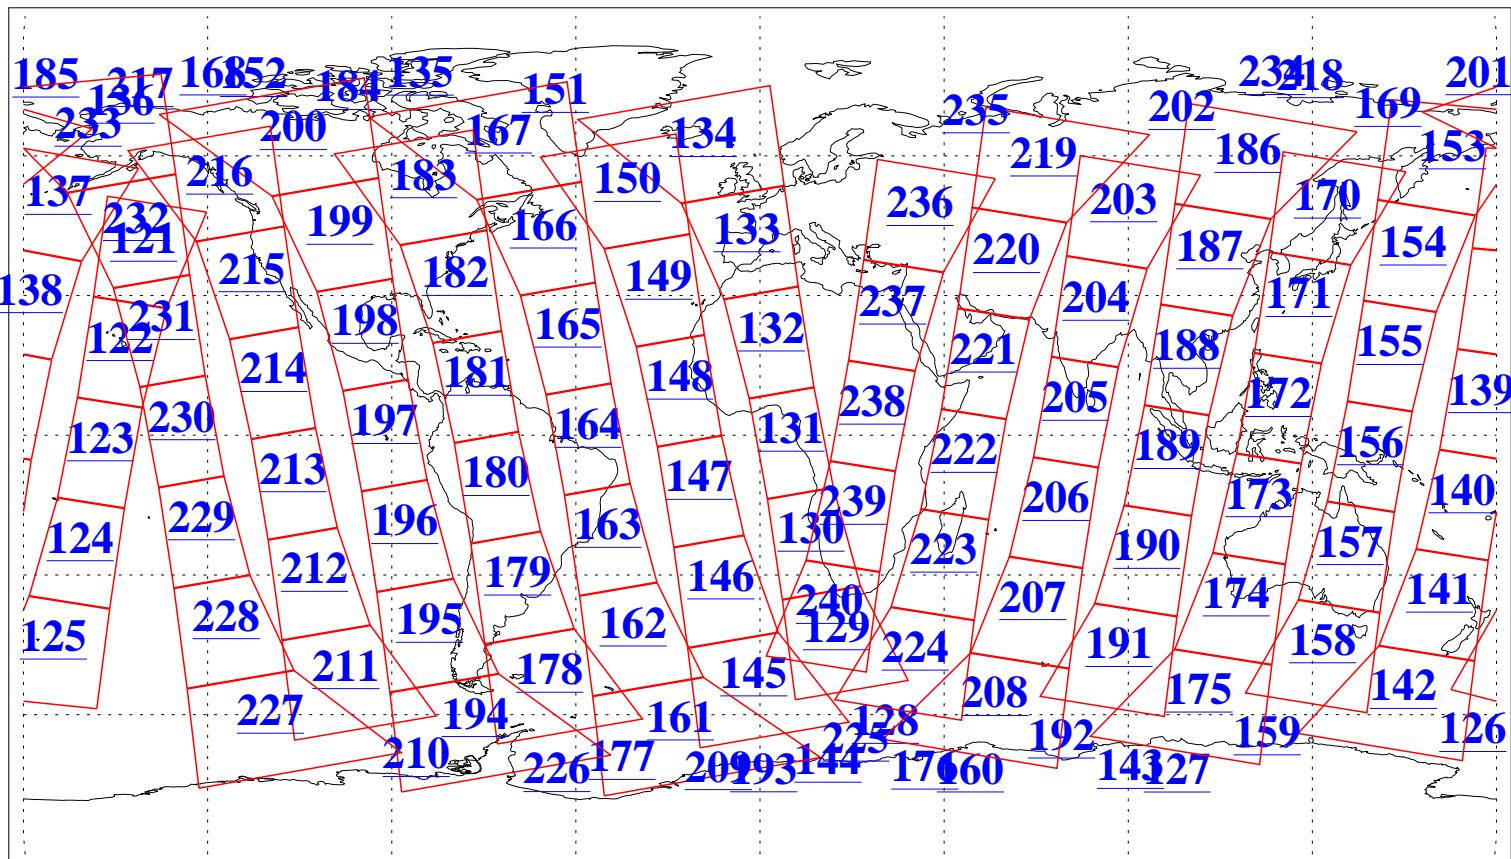

L1B Availability
AMSU Granules: 240
HSB Granules: 0
AIRS Granules: 240

12 Nov 2008
DoY 317
Aqua Day 2384
Granules: 1 to 120

Granules: 121 to 240

Legend: AMSU Available, HSB Available, AIRS Available

L1B Availability
AMSU Granules: 240
HSB Granules: 0
AIRS Granules: 240

12 Nov 2008
DoY 317
Aqua Day 2384
Ascending Granules

Descending Granules

Legend: AMSU Available, HSB Available, AIRS Available

L1B Availability
AMSU Granules: 240
HSB Granules: 0
AIRS Granules: 240

12 Nov 2008
DoY 317
Aqua Day 2384