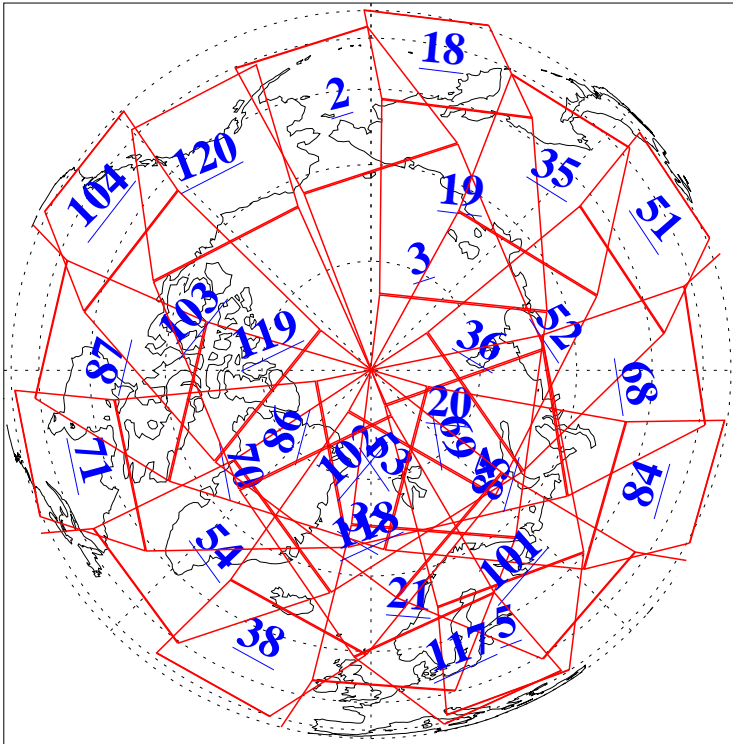

L1B Availability
AMSU Granules: 240
HSB Granules: 0
AIRS Granules: 240

12 Nov 2008
DoY 317
Aqua Day 2384
Granules: 1 to 120

Granules: 121 to 240

Legend: AMSU Available, HSB Available, AIRS Available

L1B Availability
AMSU Granules: 240
HSB Granules: 0
AIRS Granules: 240

12 Nov 2008
DoY 317
Aqua Day 2384
Ascending Granules

Descending Granules

Legend: AMSU Available, HSB Available, AIRS Available

L1B Availability
AMSU Granules: 240
HSB Granules: 0
AIRS Granules: 240

12 Nov 2008
DoY 317
Aqua Day 2384

Northern Hemisphere Granules

Southern Hemisphere Granules

Legend: AMSU Available, HSB Available, AIRS Available