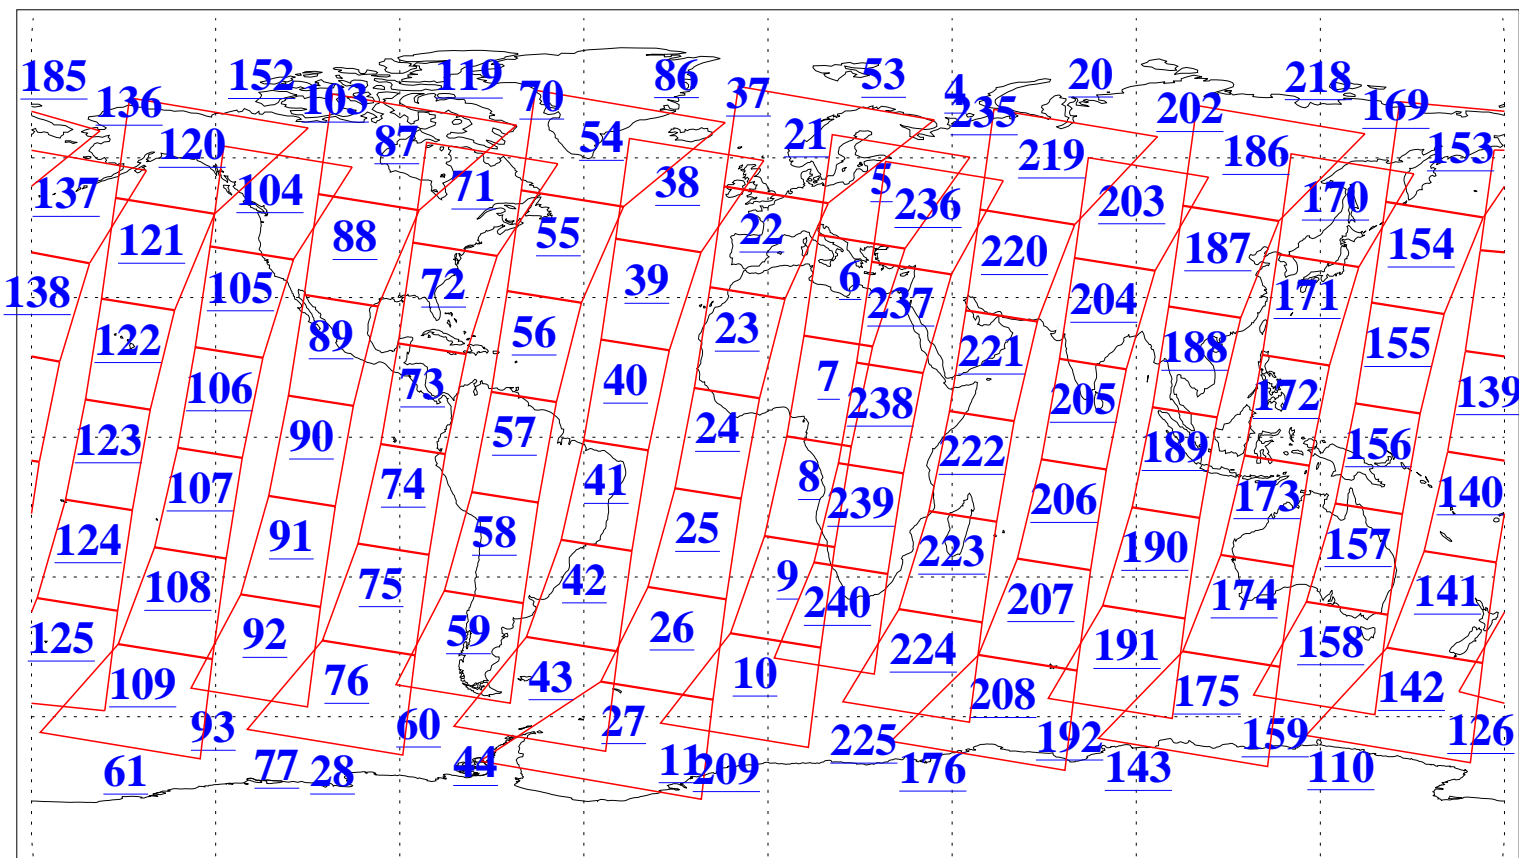

L1B Availability
AMSU Granules: 240
HSB Granules: 0
AIRS Granules: 240

12 Nov 2008
DoY 317
Aqua Day 2384
Granules: 1 to 120

Granules: 121 to 240

Legend: AMSU Available, HSB Available, AIRS Available

L1B Availability
AMSU Granules: 240
HSB Granules: 0
AIRS Granules: 240

12 Nov 2008
DoY 317
Aqua Day 2384
Ascending Granules

Descending Granules

Legend: AMSU Available, HSB Available, AIRS Available

L1B Availability
AMSU Granules: 240
HSB Granules: 0
AIRS Granules: 240

12 Nov 2008
DoY 317
Aqua Day 2384

Northern Hemisphere Granules

Southern Hemisphere Granules

Legend: AMSU Available, HSB Available, AIRS Available