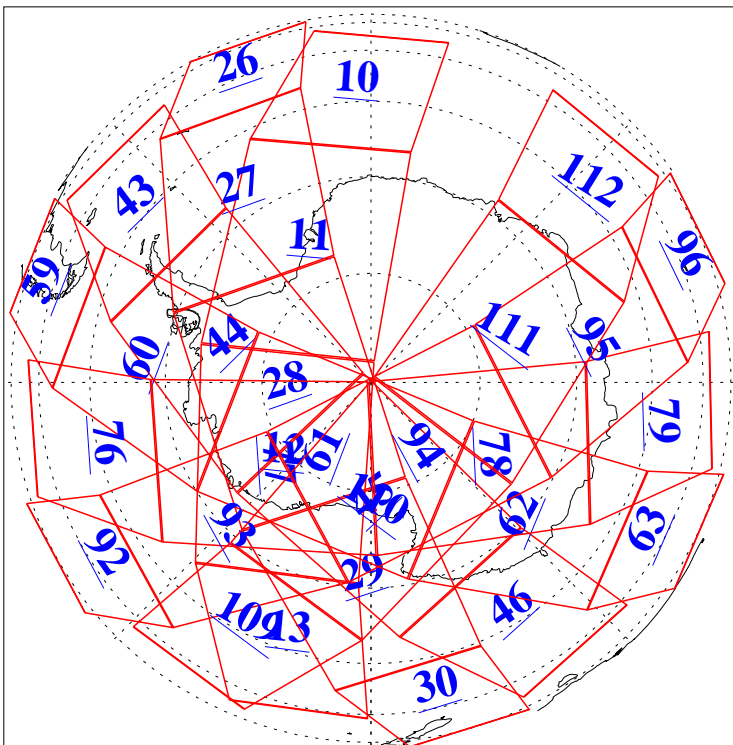

L1B Availability
AMSU Granules: 240
HSB Granules: 0
AIRS Granules: 240

12 Nov 2008
DoY 317
Aqua Day 2384
Granules: 1 to 120

Granules: 121 to 240

Legend: AMSU Available, HSB Available, AIRS Available

L1B Availability
AMSU Granules: 240
HSB Granules: 0
AIRS Granules: 240

12 Nov 2008
DoY 317
Aqua Day 2384
Ascending Granules

Descending Granules

Legend: AMSU Available, HSB Available, AIRS Available

L1B Availability
AMSU Granules: 240
HSB Granules: 0
AIRS Granules: 240

12 Nov 2008
DoY 317
Aqua Day 2384

Northern Hemisphere Granules

Southern Hemisphere Granules

Legend: AMSU Available, HSB Available, AIRS Available