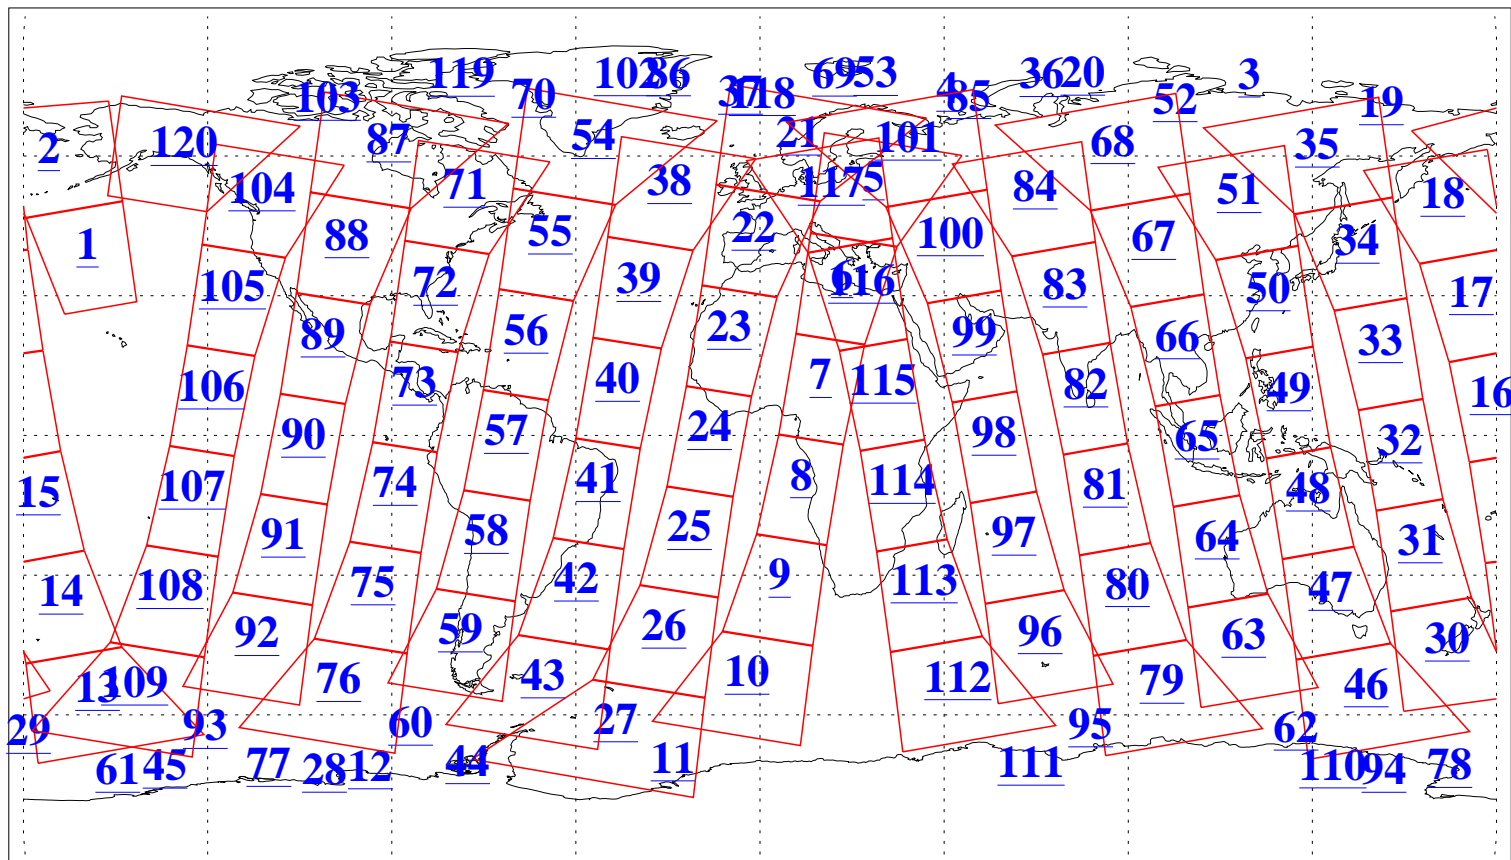

L1B Availability
AMSU Granules: 240
HSB Granules: 0
AIRS Granules: 240

12 Nov 2008
DoY 317
Aqua Day 2384
Granules: 1 to 120

Granules: 121 to 240

Legend: AMSU Available, HSB Available, AIRS Available

L1B Availability
AMSU Granules: 240
HSB Granules: 0
AIRS Granules: 240

12 Nov 2008
DoY 317
Aqua Day 2384
Ascending Granules

Descending Granules

Legend: AMSU Available, HSB Available, AIRS Available

L1B Availability
AMSU Granules: 240
HSB Granules: 0
AIRS Granules: 240

12 Nov 2008
DoY 317
Aqua Day 2384

Northern Hemisphere Granules

Southern Hemisphere Granules

Legend: AMSU Available, HSB Available, AIRS Available