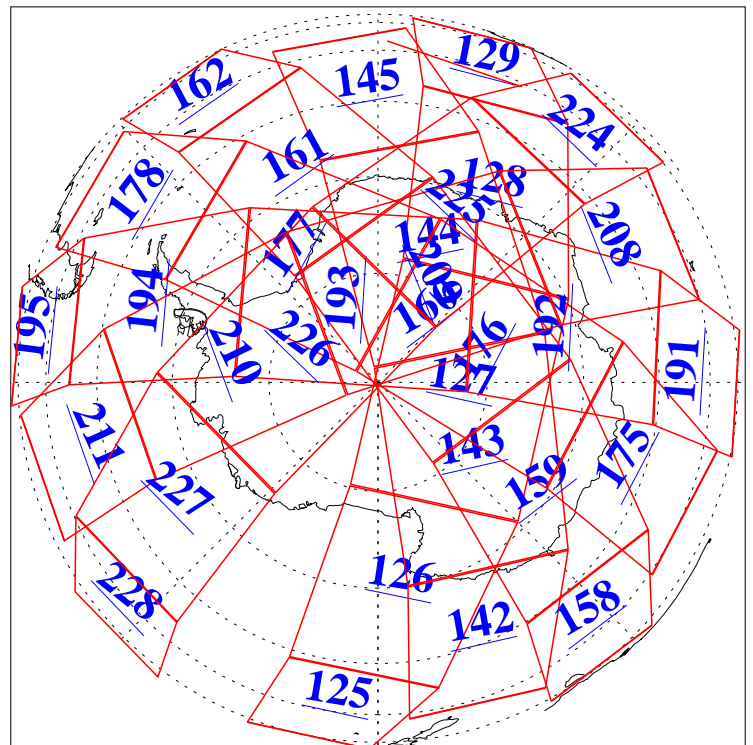

L1B Availability
AMSU Granules: 240
HSB Granules: 0
AIRS Granules: 240

12 Nov 2008
DoY 317
Aqua Day 2384
Granules: 1 to 120

Granules: 121 to 240

Legend: AMSU Available, HSB Available, AIRS Available

L1B Availability
AMSU Granules: 240
HSB Granules: 0
AIRS Granules: 240

12 Nov 2008
DoY 317
Aqua Day 2384
Ascending Granules

Descending Granules

Legend: AMSU Available, HSB Available, AIRS Available

L1B Availability
AMSU Granules: 240
HSB Granules: 0
AIRS Granules: 240

12 Nov 2008
DoY 317
Aqua Day 2384

Northern Hemisphere Granules

Southern Hemisphere Granules

Legend: AMSU Available, HSB Available, AIRS Available