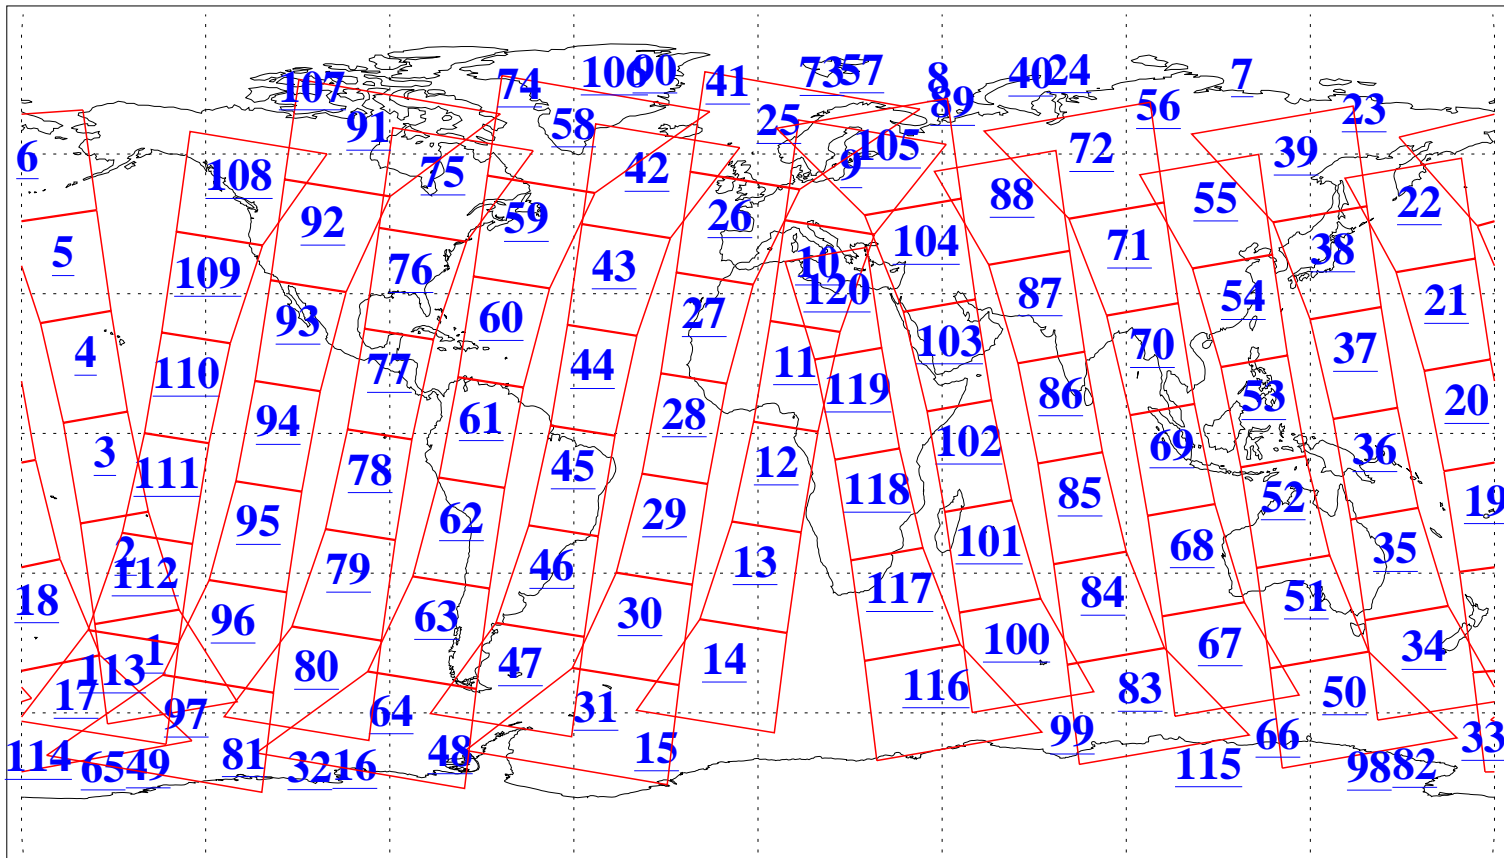

L1B Availability
AMSU Granules: 240
HSB Granules: 0
AIRS Granules: 240

8 Nov 2008
DoY 313
Aqua Day 2380
Granules: 1 to 120

Granules: 121 to 240

Legend: AMSU Available, HSB Available, AIRS Available

L1B Availability
AMSU Granules: 240
HSB Granules: 0
AIRS Granules: 240

8 Nov 2008
DoY 313
Aqua Day 2380

Ascending Granules

Descending Granules

Legend: AMSU Available, HSB Available, AIRS Available

L1B Availability
 AMSU Granules: 240
 HSB Granules: 0
 AIRS Granules: 240

8 Nov 2008
 DoY 313
 Aqua Day 2380

Northern Hemisphere Granules

Southern Hemisphere Granules

Legend: AMSU Available, HSB Available, AIRS Available