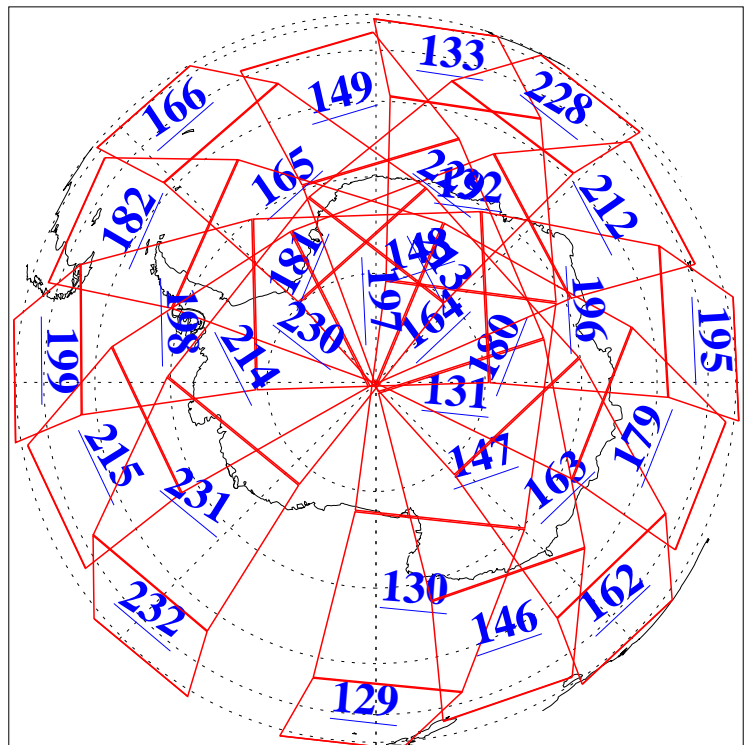

L1B Availability
AMSU Granules: 240
HSB Granules: 0
AIRS Granules: 240

8 Nov 2008
DoY 313
Aqua Day 2380
Granules: 1 to 120

Granules: 121 to 240

Legend: AMSU Available, HSB Available, AIRS Available

L1B Availability
AMSU Granules: 240
HSB Granules: 0
AIRS Granules: 240

8 Nov 2008
DoY 313
Aqua Day 2380

Ascending Granules

Descending Granules

Legend: AMSU Available, HSB Available, AIRS Available

L1B Availability
 AMSU Granules: 240
 HSB Granules: 0
 AIRS Granules: 240

8 Nov 2008
 DoY 313
 Aqua Day 2380

Northern Hemisphere Granules

Southern Hemisphere Granules

Legend: AMSU Available, HSB Available, AIRS Available