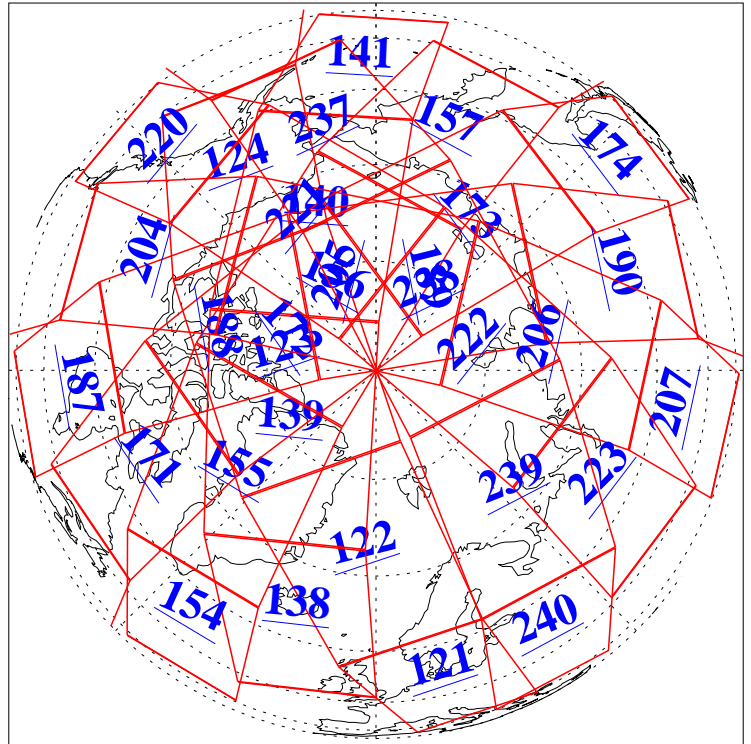

L1B Availability
AMSU Granules: 240
HSB Granules: 0
AIRS Granules: 240

8 Nov 2008
DoY 313
Aqua Day 2380
Granules: 1 to 120

Granules: 121 to 240

Legend: AMSU Available, HSB Available, AIRS Available

L1B Availability
AMSU Granules: 240
HSB Granules: 0
AIRS Granules: 240

8 Nov 2008
DoY 313
Aqua Day 2380

Ascending Granules

Descending Granules

Legend: AMSU Available, HSB Available, AIRS Available

L1B Availability
 AMSU Granules: 240
 HSB Granules: 0
 AIRS Granules: 240

8 Nov 2008
 DoY 313
 Aqua Day 2380

Northern Hemisphere Granules

Southern Hemisphere Granules

Legend: AMSU Available, HSB Available, AIRS Available