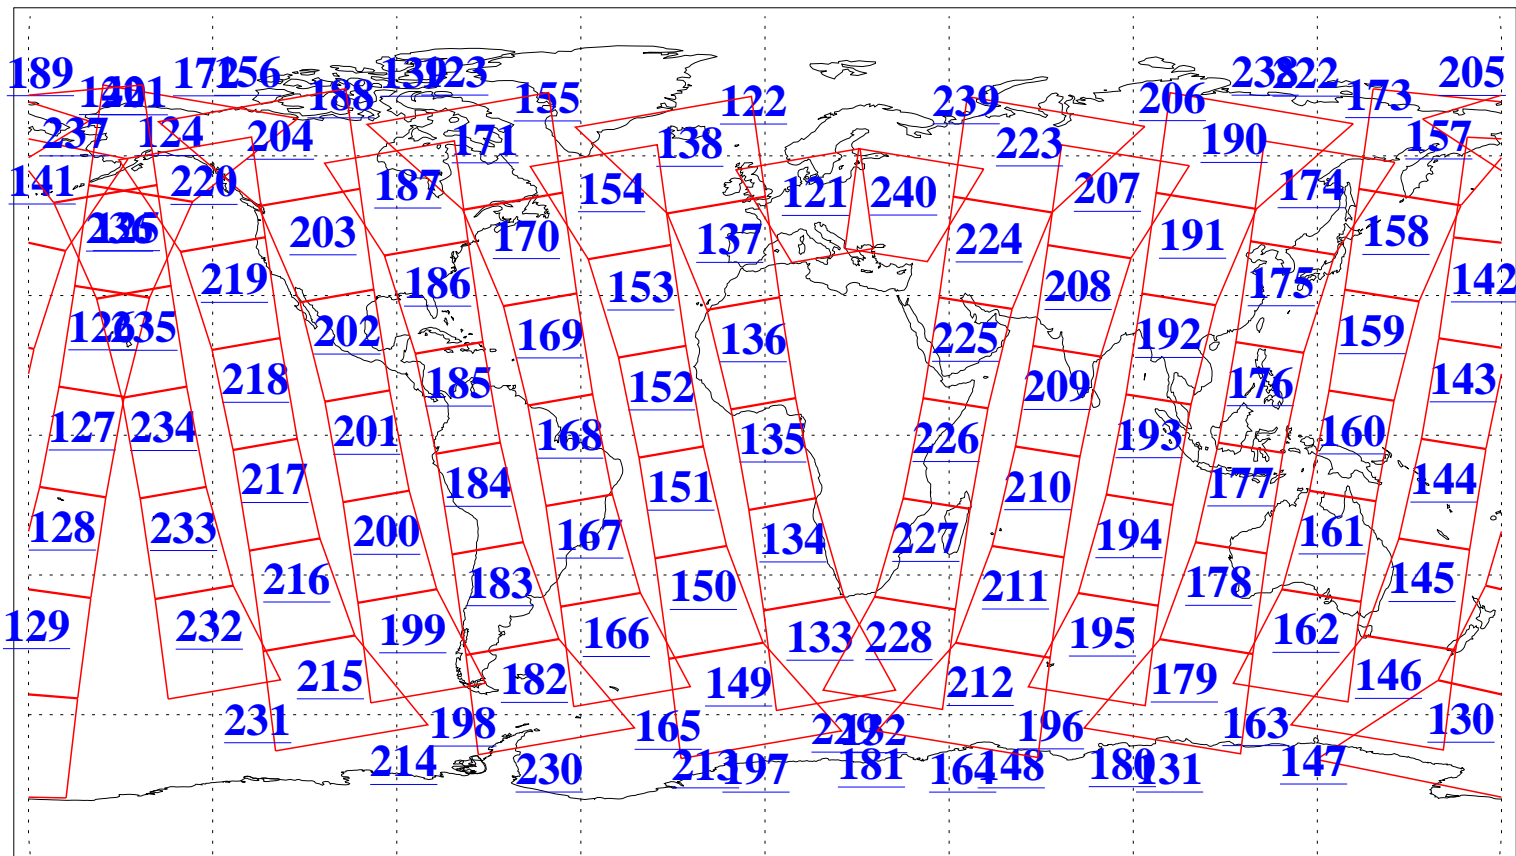

L1B Availability
AMSU Granules: 240
HSB Granules: 0
AIRS Granules: 240

8 Nov 2008
DoY 313
Aqua Day 2380
Granules: 1 to 120

Granules: 121 to 240

Legend: AMSU Available, HSB Available, AIRS Available

L1B Availability
AMSU Granules: 240
HSB Granules: 0
AIRS Granules: 240

8 Nov 2008
DoY 313
Aqua Day 2380

Ascending Granules

Descending Granules

Legend: AMSU Available, HSB Available, AIRS Available

L1B Availability
 AMSU Granules: 240
 HSB Granules: 0
 AIRS Granules: 240

8 Nov 2008
 DoY 313
 Aqua Day 2380

Northern Hemisphere Granules

Southern Hemisphere Granules

Legend: AMSU Available, HSB Available, AIRS Available