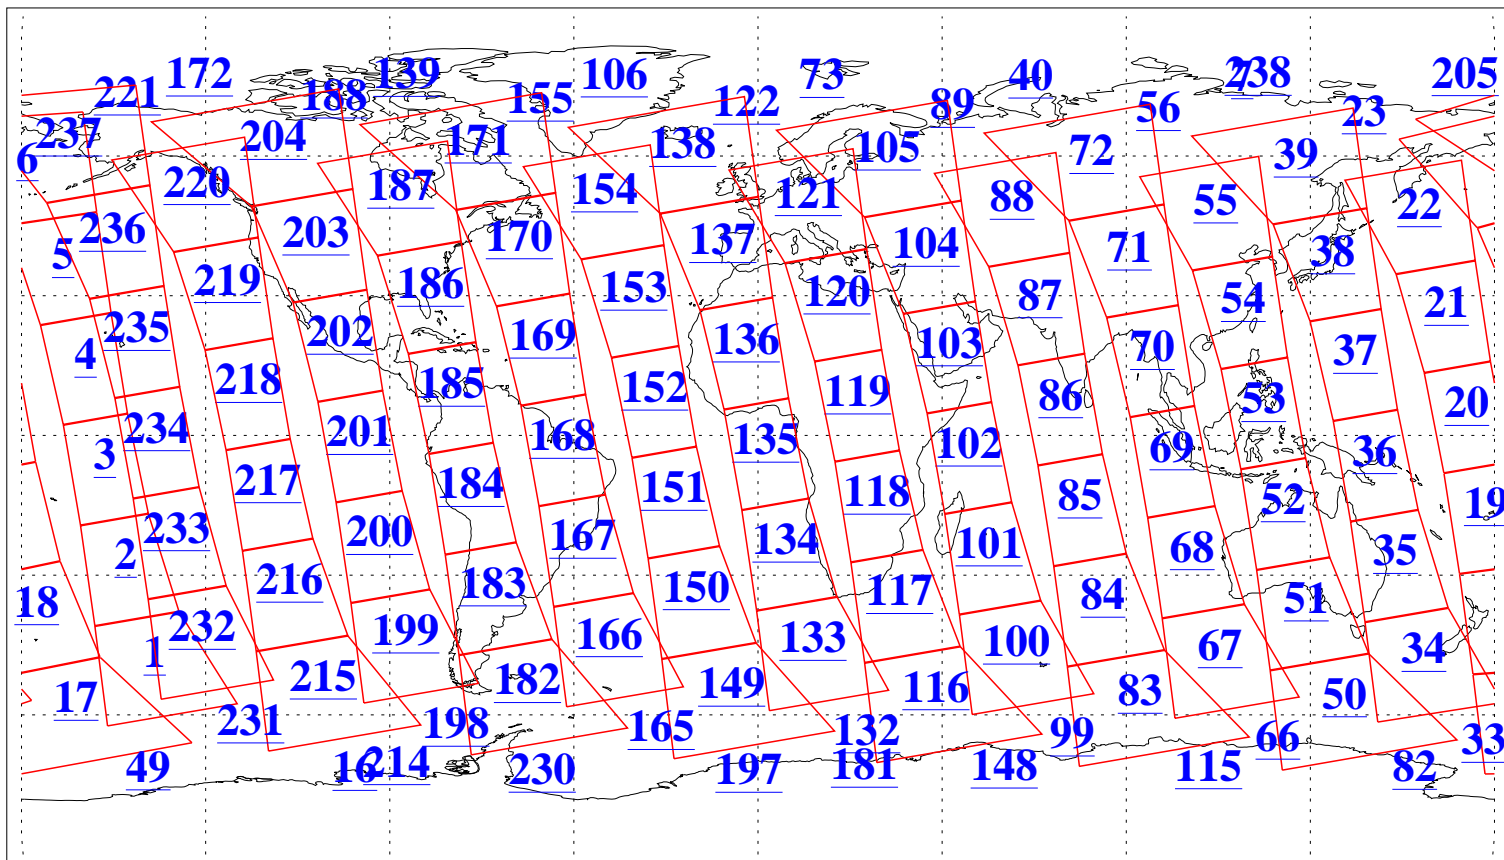

L1B Availability
AMSU Granules: 240
HSB Granules: 0
AIRS Granules: 240

8 Nov 2008
DoY 313
Aqua Day 2380
Granules: 1 to 120

Granules: 121 to 240

Legend: AMSU Available, HSB Available, AIRS Available

L1B Availability
AMSU Granules: 240
HSB Granules: 0
AIRS Granules: 240

8 Nov 2008
DoY 313
Aqua Day 2380

Ascending Granules

Descending Granules

Legend: AMSU Available, HSB Available, AIRS Available

L1B Availability
 AMSU Granules: 240
 HSB Granules: 0
 AIRS Granules: 240

8 Nov 2008
 DoY 313
 Aqua Day 2380

Northern Hemisphere Granules

Southern Hemisphere Granules

Legend: AMSU Available, HSB Available, AIRS Available