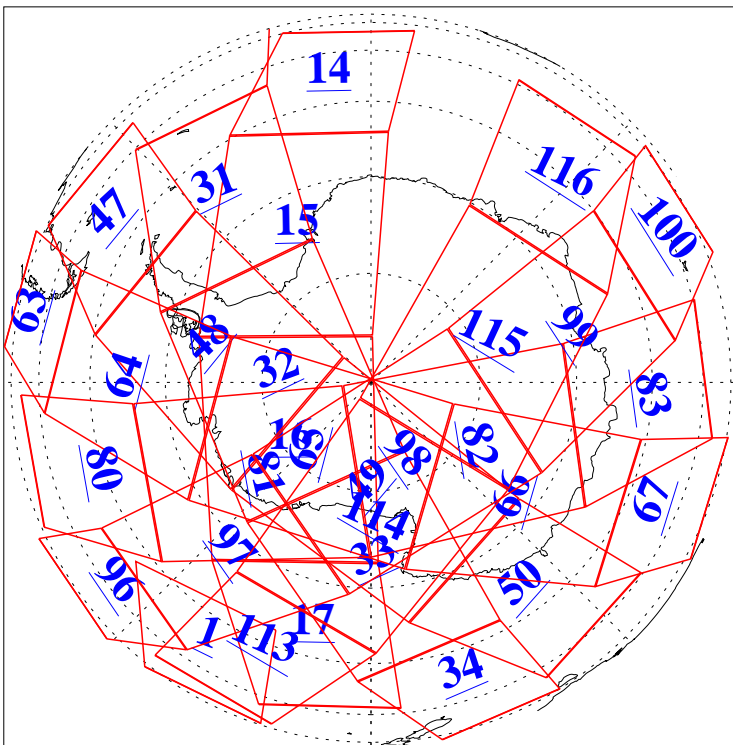

L1B Availability
AMSU Granules: 240
HSB Granules: 0
AIRS Granules: 240

8 Nov 2008
DoY 313
Aqua Day 2380
Granules: 1 to 120

Granules: 121 to 240

Legend: AMSU Available, HSB Available, AIRS Available

L1B Availability
AMSU Granules: 240
HSB Granules: 0
AIRS Granules: 240

8 Nov 2008
DoY 313
Aqua Day 2380

Ascending Granules

Descending Granules

Legend: AMSU Available, HSB Available, AIRS Available

L1B Availability
 AMSU Granules: 240
 HSB Granules: 0
 AIRS Granules: 240

8 Nov 2008
 DoY 313
 Aqua Day 2380

Northern Hemisphere Granules

Southern Hemisphere Granules

Legend: AMSU Available, HSB Available, AIRS Available