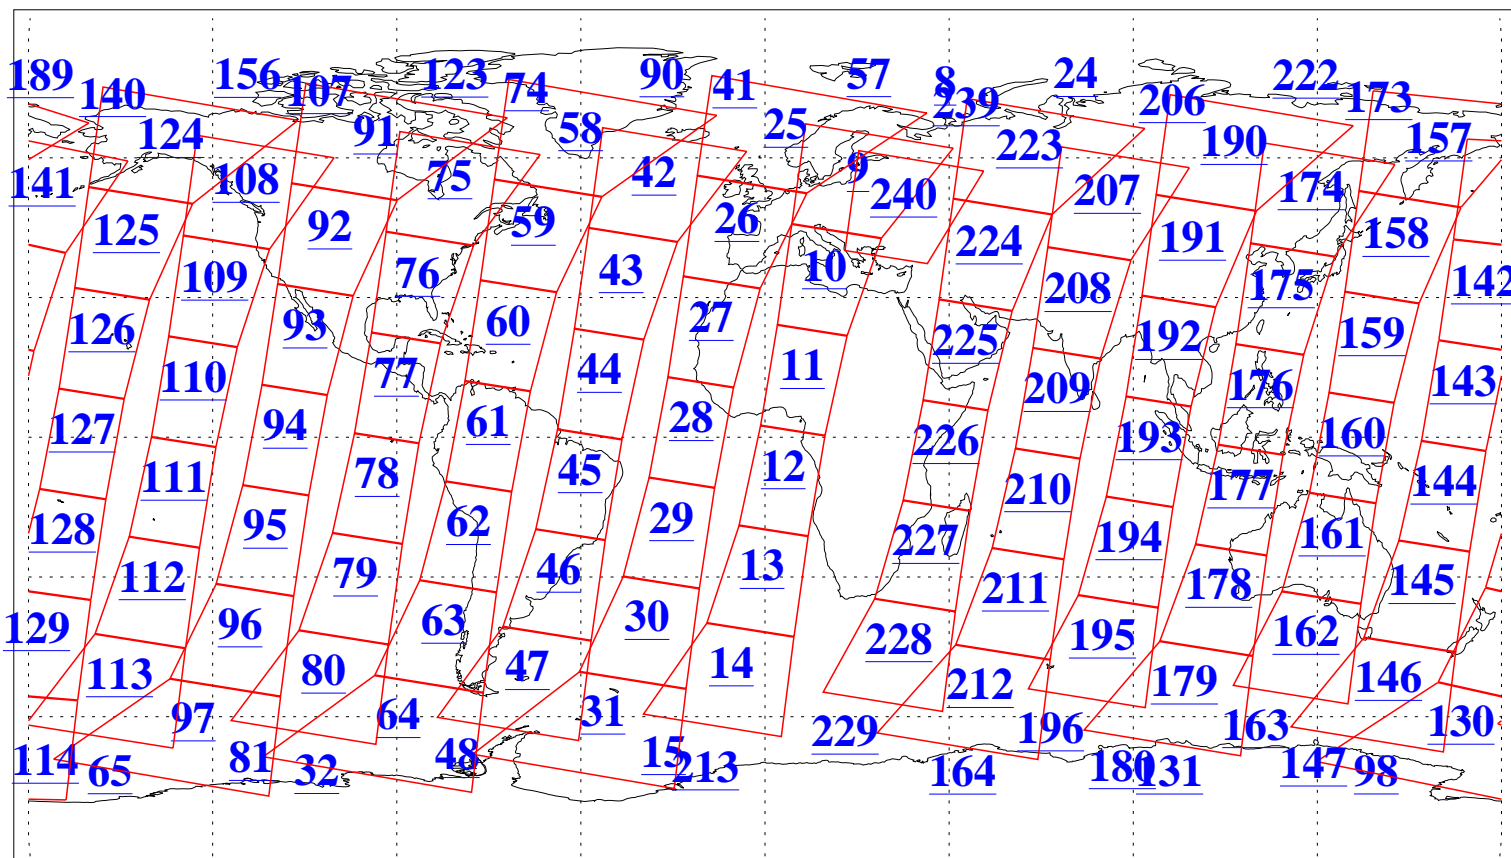

L1B Availability
AMSU Granules: 240
HSB Granules: 0
AIRS Granules: 240

8 Nov 2008
DoY 313
Aqua Day 2380
Granules: 1 to 120

Granules: 121 to 240

Legend: AMSU Available, HSB Available, AIRS Available

L1B Availability
AMSU Granules: 240
HSB Granules: 0
AIRS Granules: 240

8 Nov 2008
DoY 313
Aqua Day 2380

Ascending Granules

Descending Granules

Legend: AMSU Available, HSB Available, AIRS Available

L1B Availability
 AMSU Granules: 240
 HSB Granules: 0
 AIRS Granules: 240

8 Nov 2008
 DoY 313
 Aqua Day 2380

Northern Hemisphere Granules

Southern Hemisphere Granules

Legend: AMSU Available, HSB Available, AIRS Available