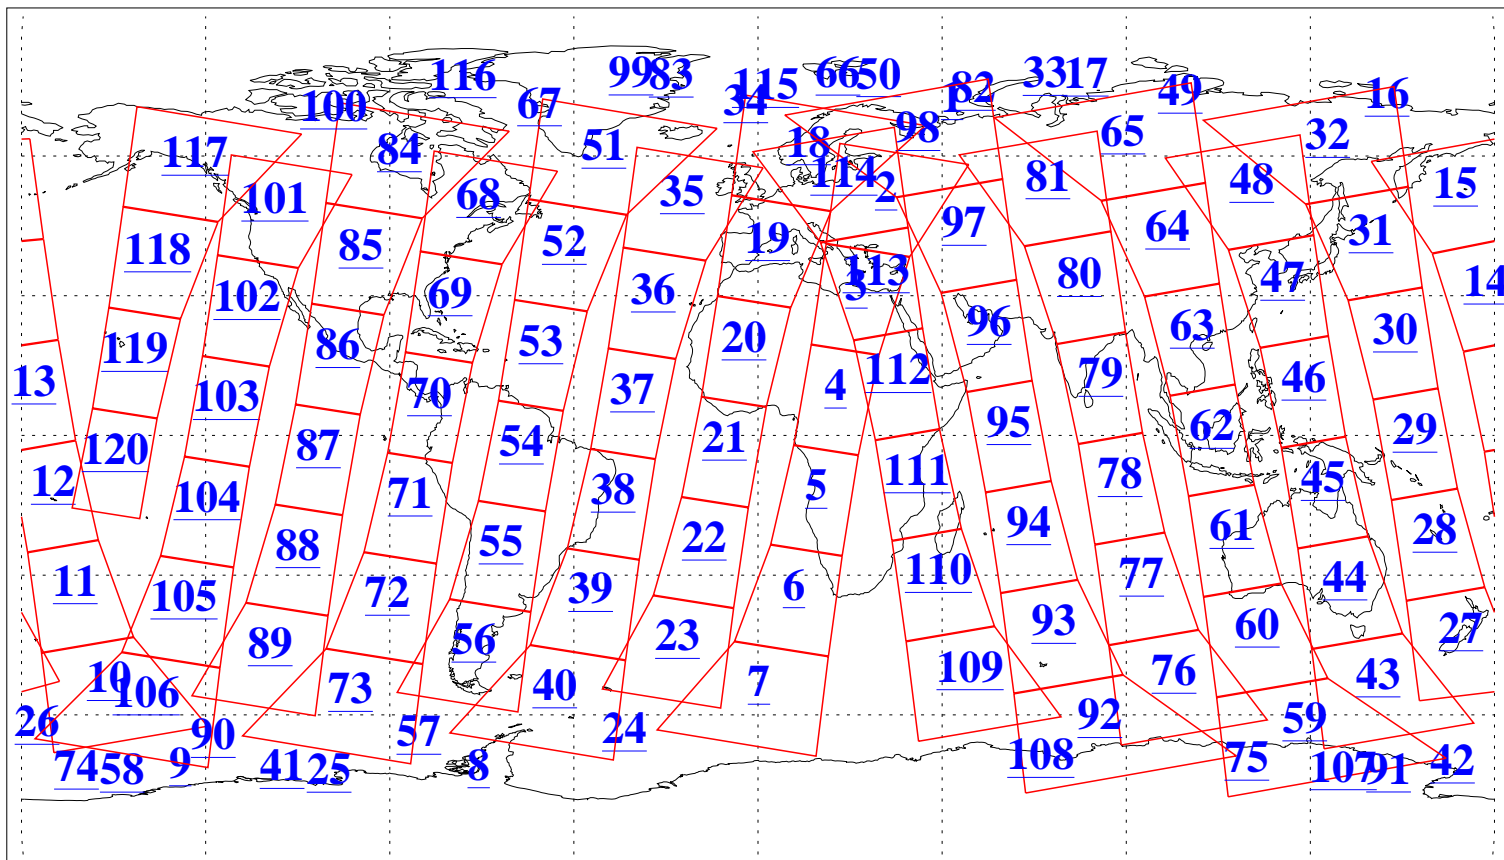

L1B Availability
AMSU Granules: 240
HSB Granules: 0
AIRS Granules: 240

7 Nov 2008
DoY 312
Aqua Day 2379
Granules: 1 to 120

Granules: 121 to 240

Legend: AMSU Available, HSB Available, AIRS Available

L1B Availability
AMSU Granules: 240
HSB Granules: 0
AIRS Granules: 240

7 Nov 2008
DoY 312
Aqua Day 2379
Ascending Granules

Descending Granules

Legend: AMSU Available, HSB Available, AIRS Available

L1B Availability
AMSU Granules: 240
HSB Granules: 0
AIRS Granules: 240

7 Nov 2008
DoY 312
Aqua Day 2379

Northern Hemisphere Granules

Southern Hemisphere Granules

Legend: AMSU Available, HSB Available, AIRS Available