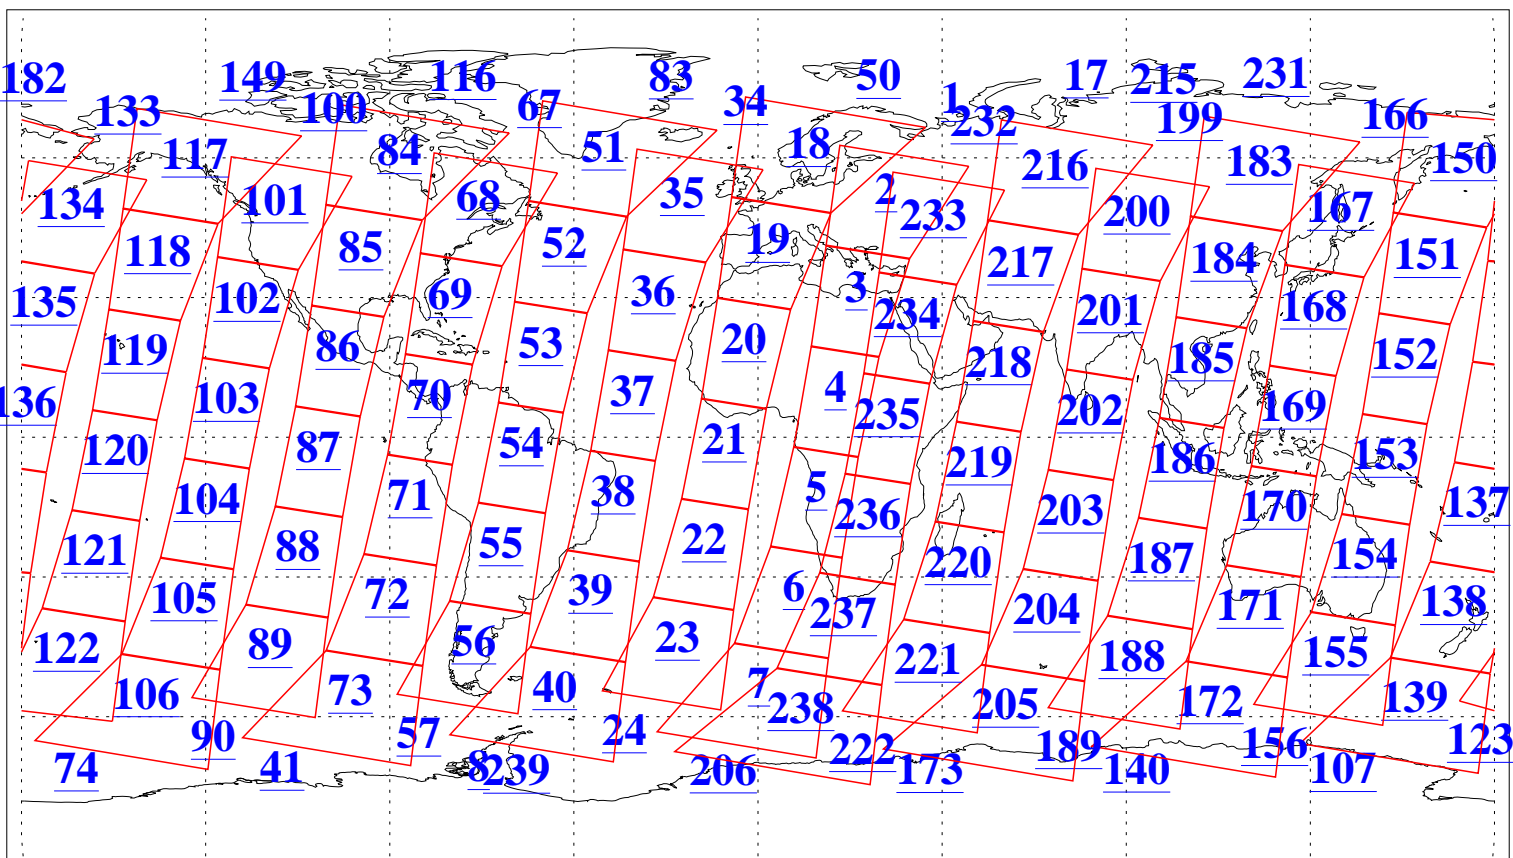

L1B Availability
AMSU Granules: 240
HSB Granules: 0
AIRS Granules: 240

7 Nov 2008
DoY 312
Aqua Day 2379
Granules: 1 to 120

Granules: 121 to 240

Legend: AMSU Available, HSB Available, AIRS Available

L1B Availability
AMSU Granules: 240
HSB Granules: 0
AIRS Granules: 240

7 Nov 2008
DoY 312
Aqua Day 2379
Ascending Granules

Descending Granules

Legend: AMSU Available, HSB Available, AIRS Available

L1B Availability
AMSU Granules: 240
HSB Granules: 0
AIRS Granules: 240

7 Nov 2008
DoY 312
Aqua Day 2379

Northern Hemisphere Granules

Southern Hemisphere Granules

Legend: AMSU Available, HSB Available, AIRS Available