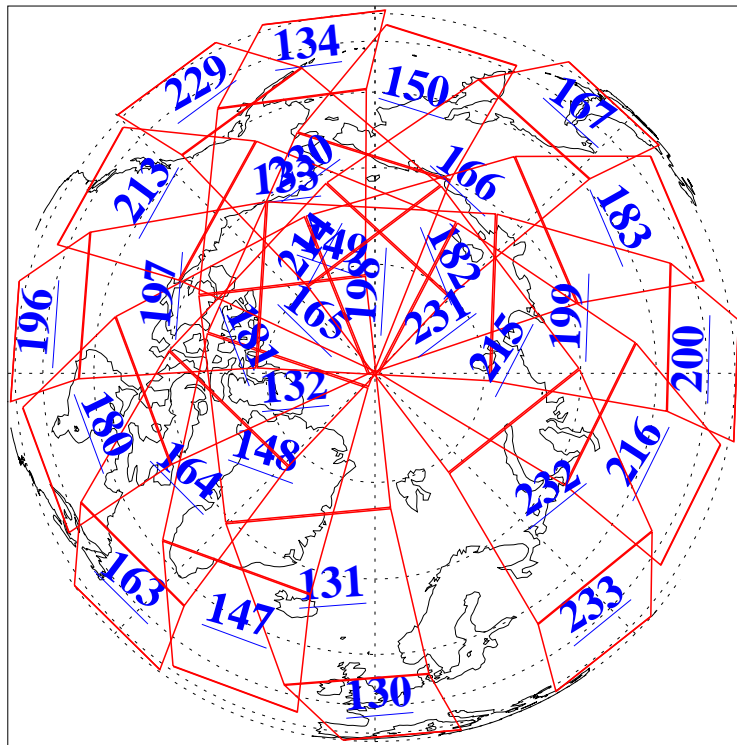

7 Nov 2008
DoY 312
Aqua Day 2379
Ascending Granules

Descending Granules

Legend: AMSU Available, HSB Available, AIRS Available

L1B Availability
AMSU Granules: 240
HSB Granules: 0
AIRS Granules: 240

7 Nov 2008
DoY 312
Aqua Day 2379

Northern Hemisphere Granules

Southern Hemisphere Granules

Legend: AMSU Available, HSB Available, AIRS Available