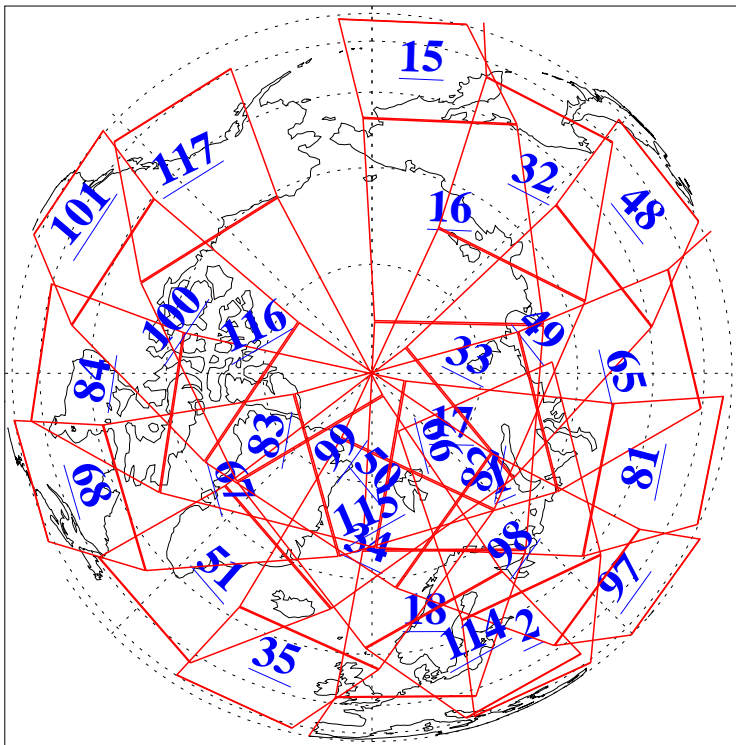

L1B Availability
AMSU Granules: 240
HSB Granules: 0
AIRS Granules: 240

7 Nov 2008
DoY 312
Aqua Day 2379
Granules: 1 to 120

Granules: 121 to 240

Legend: AMSU Available, HSB Available, AIRS Available

L1B Availability
AMSU Granules: 240
HSB Granules: 0
AIRS Granules: 240

7 Nov 2008
DoY 312
Aqua Day 2379
Ascending Granules

Descending Granules

Legend: AMSU Available, HSB Available, AIRS Available

L1B Availability
AMSU Granules: 240
HSB Granules: 0
AIRS Granules: 240

7 Nov 2008
DoY 312
Aqua Day 2379

Northern Hemisphere Granules

Southern Hemisphere Granules

Legend: AMSU Available, HSB Available, AIRS Available