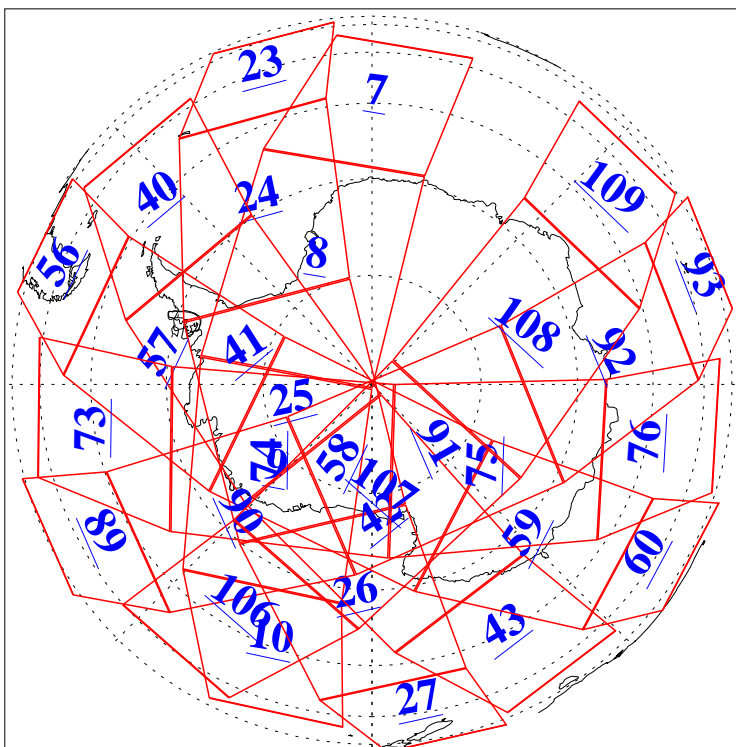

L1B Availability
AMSU Granules: 240
HSB Granules: 0
AIRS Granules: 240

7 Nov 2008
DoY 312
Aqua Day 2379
Granules: 1 to 120

Granules: 121 to 240

Legend: AMSU Available, HSB Available, AIRS Available

L1B Availability
AMSU Granules: 240
HSB Granules: 0
AIRS Granules: 240

7 Nov 2008
DoY 312
Aqua Day 2379
Ascending Granules

Descending Granules

Legend: AMSU Available, HSB Available, AIRS Available

L1B Availability
AMSU Granules: 240
HSB Granules: 0
AIRS Granules: 240

7 Nov 2008
DoY 312
Aqua Day 2379

Northern Hemisphere Granules

Southern Hemisphere Granules

Legend: AMSU Available, HSB Available, AIRS Available