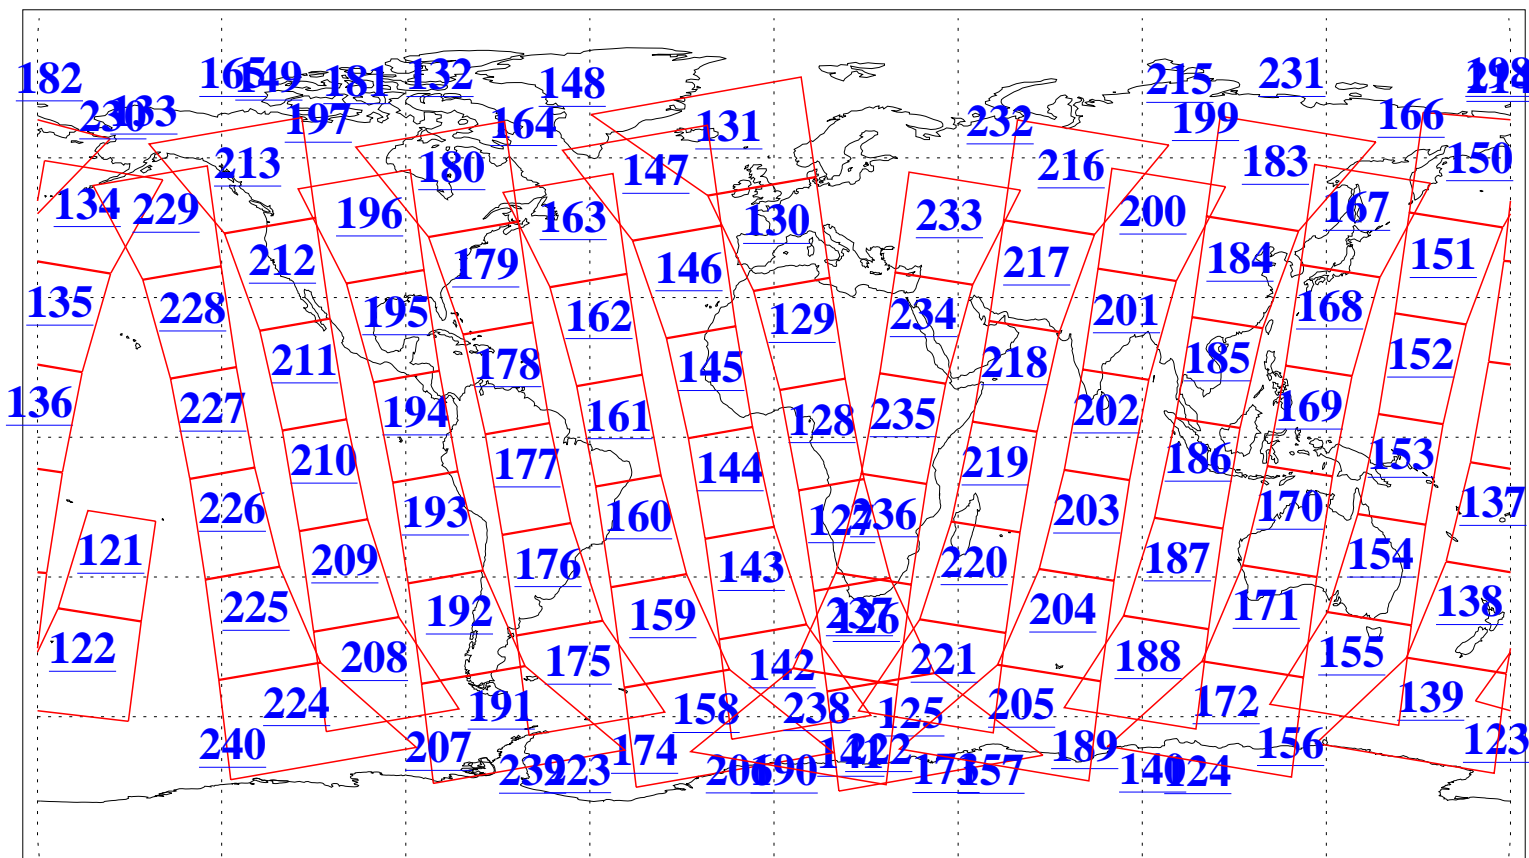

L1B Availability
AMSU Granules: 240
HSB Granules: 0
AIRS Granules: 240

7 Nov 2008
DoY 312
Aqua Day 2379
Granules: 1 to 120

Granules: 121 to 240

Legend: AMSU Available, HSB Available, AIRS Available

L1B Availability
AMSU Granules: 240
HSB Granules: 0
AIRS Granules: 240

7 Nov 2008
DoY 312
Aqua Day 2379
Ascending Granules

Descending Granules

Legend: AMSU Available, HSB Available, AIRS Available

L1B Availability
AMSU Granules: 240
HSB Granules: 0
AIRS Granules: 240

7 Nov 2008
DoY 312
Aqua Day 2379

Northern Hemisphere Granules

Southern Hemisphere Granules

Legend: AMSU Available, HSB Available, AIRS Available