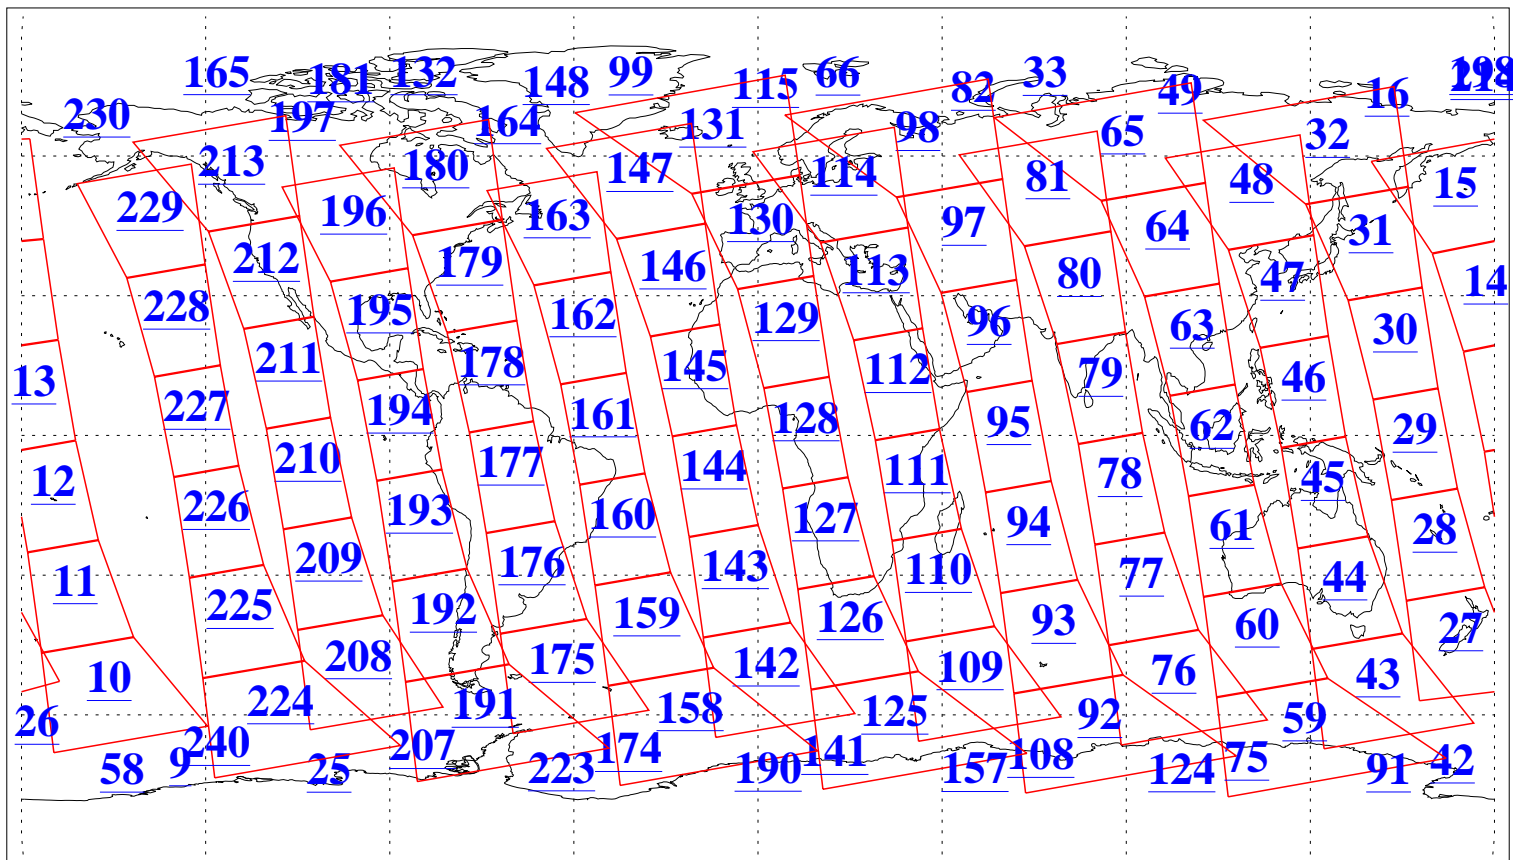

L1B Availability
AMSU Granules: 240
HSB Granules: 0
AIRS Granules: 240

7 Nov 2008
DoY 312
Aqua Day 2379
Granules: 1 to 120

Granules: 121 to 240

Legend: AMSU Available, HSB Available, AIRS Available

L1B Availability
AMSU Granules: 240
HSB Granules: 0
AIRS Granules: 240

7 Nov 2008
DoY 312
Aqua Day 2379
Ascending Granules

Descending Granules

Legend: AMSU Available, HSB Available, AIRS Available

L1B Availability
AMSU Granules: 240
HSB Granules: 0
AIRS Granules: 240

7 Nov 2008
DoY 312
Aqua Day 2379

Northern Hemisphere Granules

Southern Hemisphere Granules

Legend: AMSU Available, HSB Available, AIRS Available