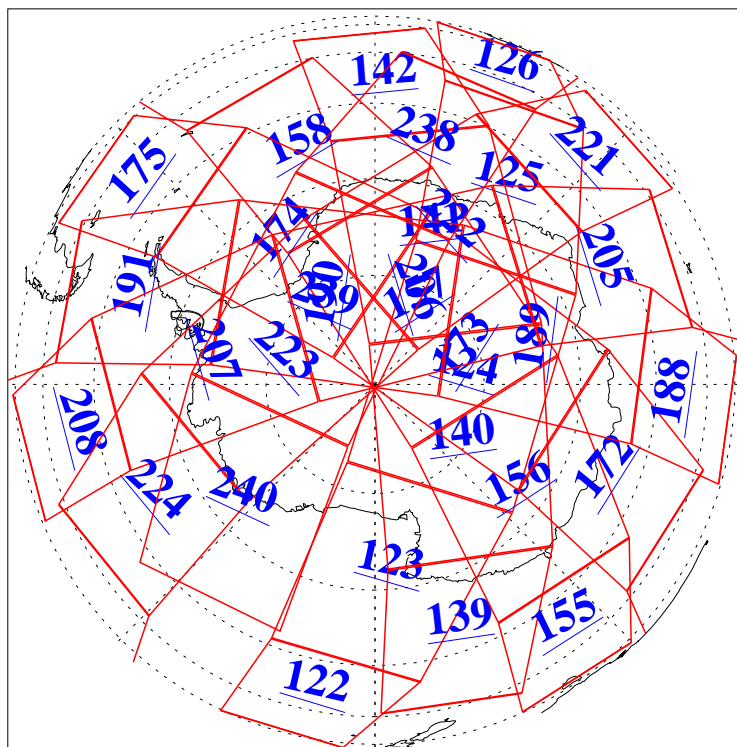

L1B Availability
AMSU Granules: 240
HSB Granules: 0
AIRS Granules: 240

7 Nov 2008
DoY 312
Aqua Day 2379
Granules: 1 to 120

Granules: 121 to 240

Legend: AMSU Available, HSB Available, AIRS Available

L1B Availability
AMSU Granules: 240
HSB Granules: 0
AIRS Granules: 240

7 Nov 2008
DoY 312
Aqua Day 2379
Ascending Granules

Descending Granules

Legend: AMSU Available, HSB Available, AIRS Available

L1B Availability
AMSU Granules: 240
HSB Granules: 0
AIRS Granules: 240

7 Nov 2008
DoY 312
Aqua Day 2379

Northern Hemisphere Granules

Southern Hemisphere Granules

Legend: AMSU Available, HSB Available, AIRS Available