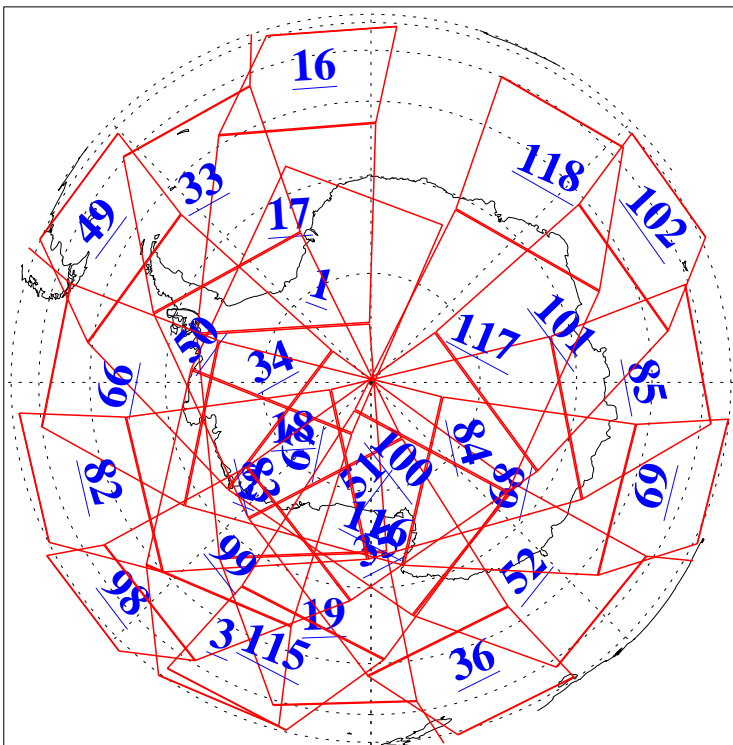

L1B Availability
AMSU Granules: 240
HSB Granules: 0
AIRS Granules: 240

6 Nov 2008
DoY 311
Aqua Day 2378
Granules: 1 to 120

Granules: 121 to 240

Legend: AMSU Available, HSB Available, AIRS Available

L1B Availability
AMSU Granules: 240
HSB Granules: 0
AIRS Granules: 240

6 Nov 2008
DoY 311
Aqua Day 2378

Ascending Granules

Descending Granules

Legend: AMSU Available, HSB Available, AIRS Available

L1B Availability
 AMSU Granules: 240
 HSB Granules: 0
 AIRS Granules: 240

6 Nov 2008
 DoY 311
 Aqua Day 2378

Northern Hemisphere Granules

Southern Hemisphere Granules

Legend: AMSU Available, HSB Available, AIRS Available