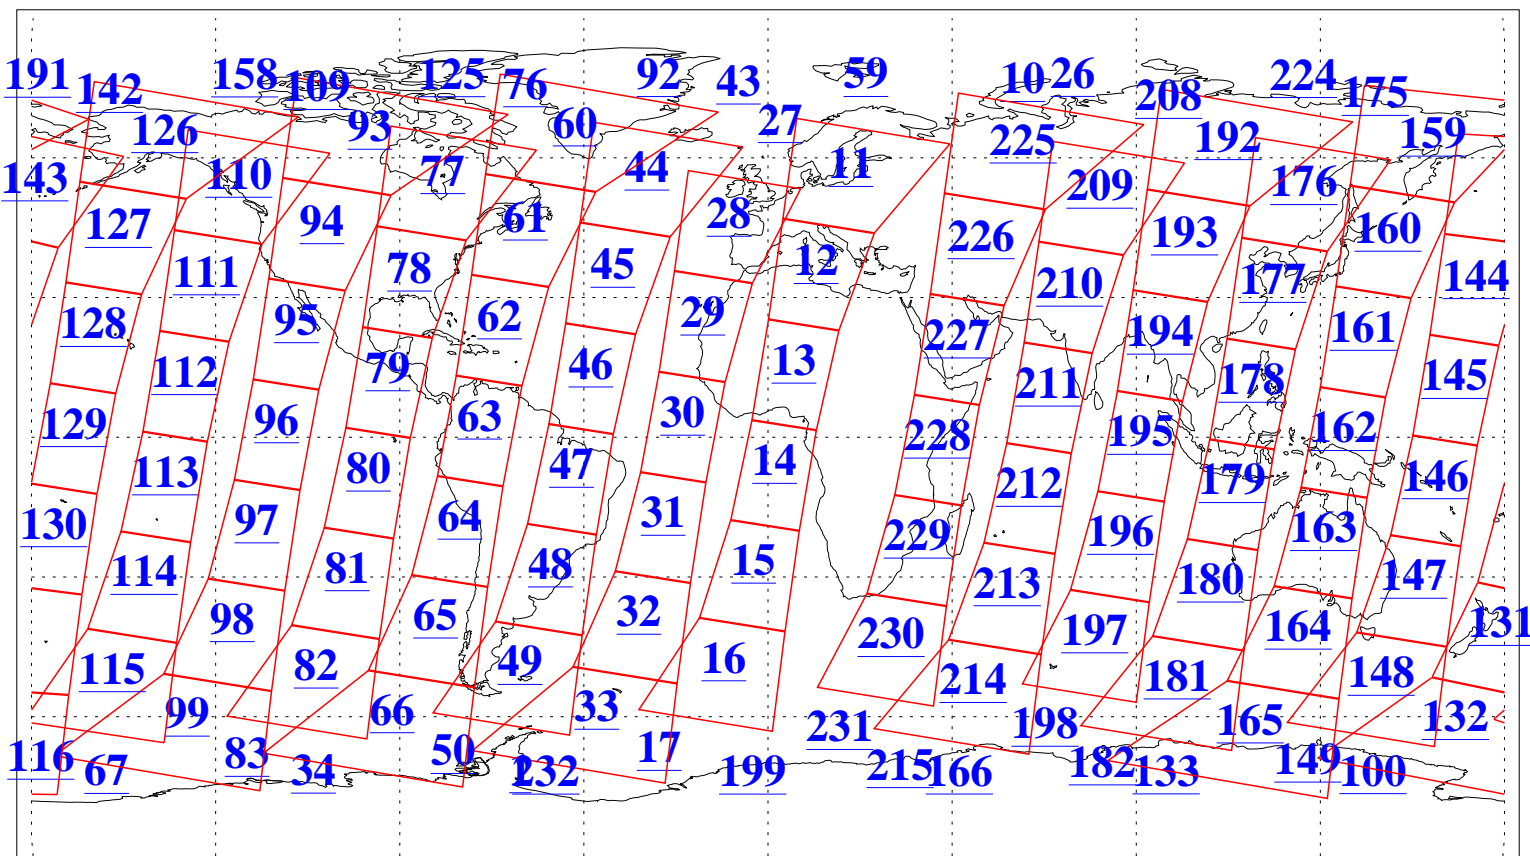

L1B Availability
AMSU Granules: 240
HSB Granules: 0
AIRS Granules: 240

6 Nov 2008
DoY 311
Aqua Day 2378
Granules: 1 to 120

Granules: 121 to 240

Legend: AMSU Available, HSB Available, AIRS Available

L1B Availability
AMSU Granules: 240
HSB Granules: 0
AIRS Granules: 240

6 Nov 2008
DoY 311
Aqua Day 2378

Ascending Granules

Descending Granules

Legend: AMSU Available, HSB Available, AIRS Available

L1B Availability
 AMSU Granules: 240
 HSB Granules: 0
 AIRS Granules: 240

6 Nov 2008
 DoY 311
 Aqua Day 2378

Northern Hemisphere Granules

Southern Hemisphere Granules

Legend: AMSU Available, HSB Available, AIRS Available