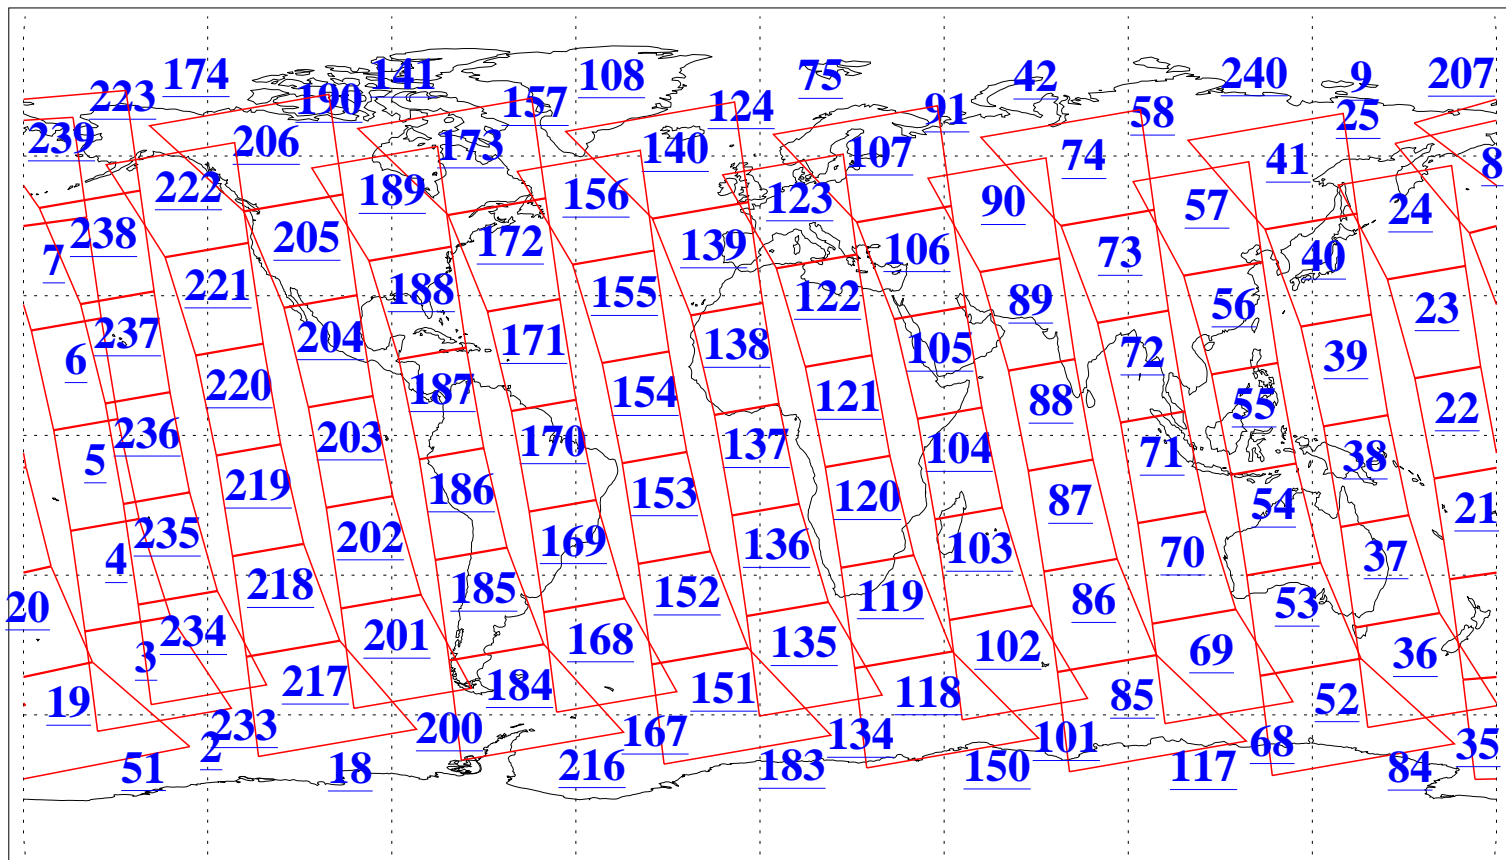

L1B Availability
AMSU Granules: 240
HSB Granules: 0
AIRS Granules: 240

6 Nov 2008
DoY 311
Aqua Day 2378
Granules: 1 to 120

Granules: 121 to 240

Legend: AMSU Available, HSB Available, AIRS Available

L1B Availability
AMSU Granules: 240
HSB Granules: 0
AIRS Granules: 240

6 Nov 2008
DoY 311
Aqua Day 2378

Ascending Granules

Descending Granules

Legend: AMSU Available, HSB Available, AIRS Available

L1B Availability
 AMSU Granules: 240
 HSB Granules: 0
 AIRS Granules: 240

6 Nov 2008
 DoY 311
 Aqua Day 2378

Northern Hemisphere Granules

Southern Hemisphere Granules

Legend: AMSU Available, HSB Available, AIRS Available