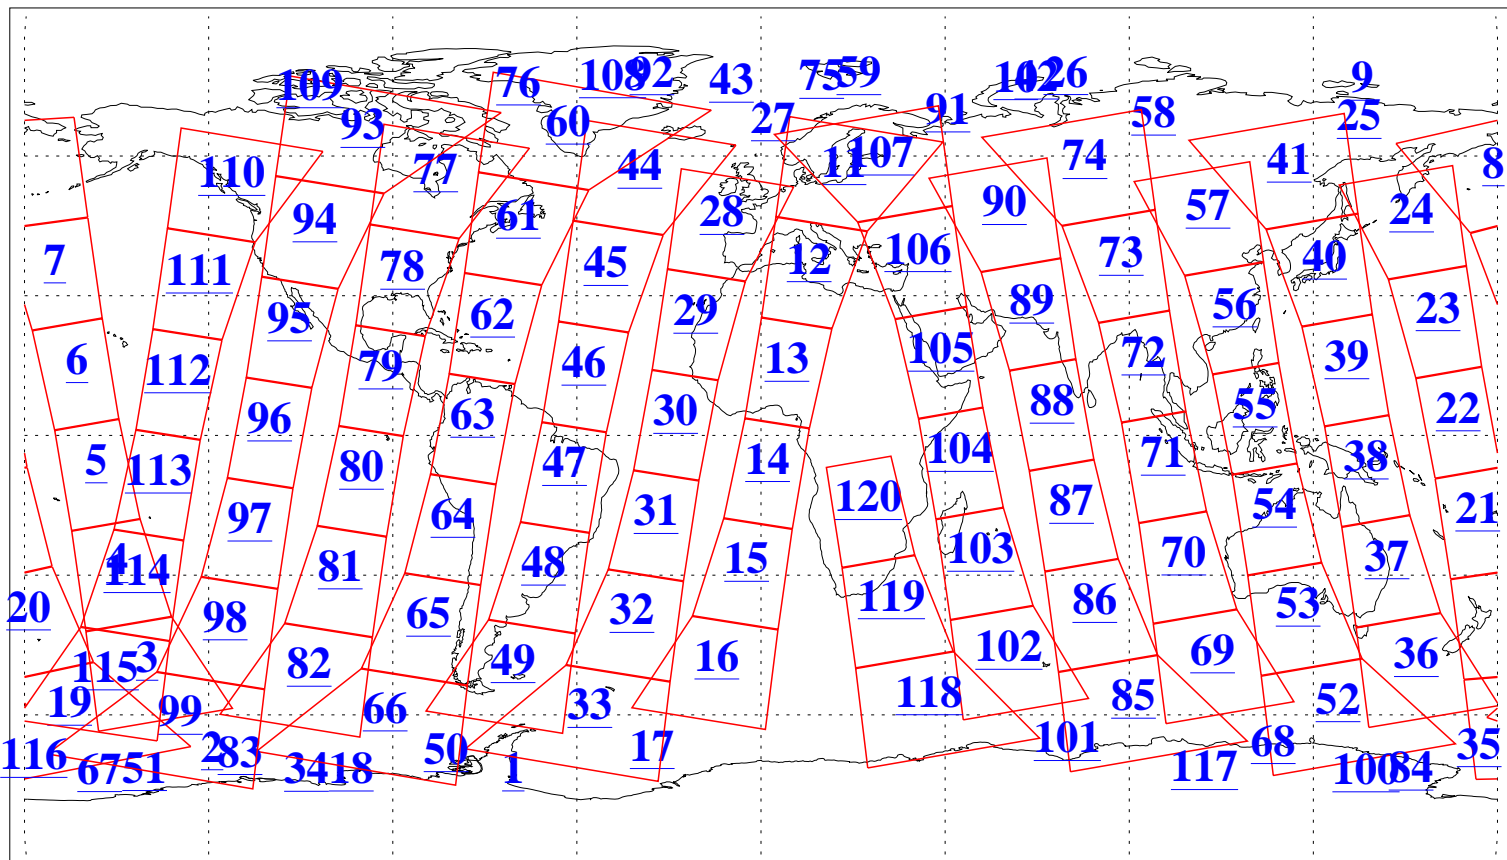

L1B Availability
AMSU Granules: 240
HSB Granules: 0
AIRS Granules: 240

6 Nov 2008
DoY 311
Aqua Day 2378
Granules: 1 to 120

Granules: 121 to 240

Legend: AMSU Available, HSB Available, AIRS Available

L1B Availability
AMSU Granules: 240
HSB Granules: 0
AIRS Granules: 240

6 Nov 2008
DoY 311
Aqua Day 2378

Ascending Granules

Descending Granules

Legend: AMSU Available, HSB Available, AIRS Available

L1B Availability
 AMSU Granules: 240
 HSB Granules: 0
 AIRS Granules: 240

6 Nov 2008
 DoY 311
 Aqua Day 2378

Northern Hemisphere Granules

Southern Hemisphere Granules

Legend: AMSU Available, HSB Available, AIRS Available