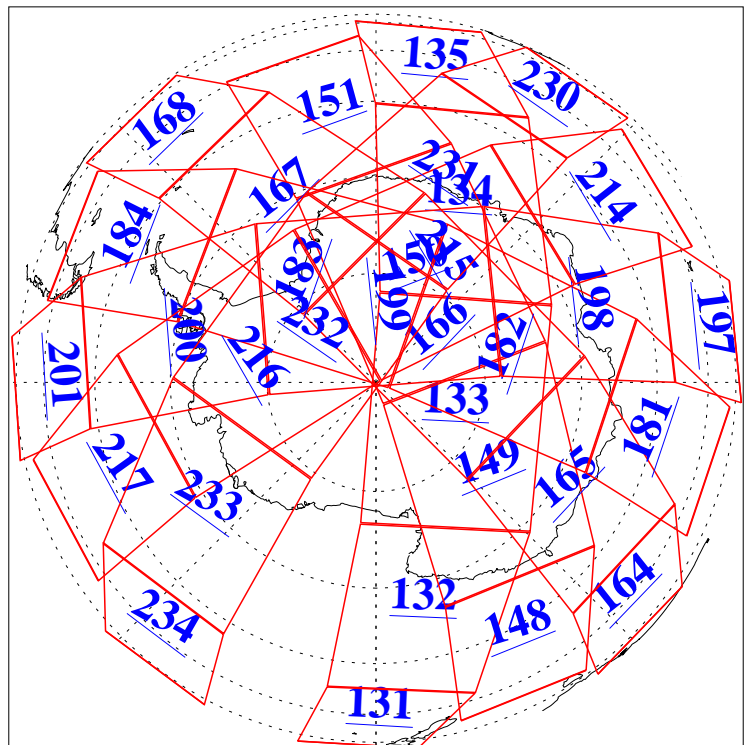

L1B Availability
AMSU Granules: 240
HSB Granules: 0
AIRS Granules: 240

6 Nov 2008
DoY 311
Aqua Day 2378
Granules: 1 to 120

Granules: 121 to 240

Legend: AMSU Available, HSB Available, AIRS Available

L1B Availability
AMSU Granules: 240
HSB Granules: 0
AIRS Granules: 240

6 Nov 2008
DoY 311
Aqua Day 2378

Ascending Granules

Descending Granules

Legend: AMSU Available, HSB Available, AIRS Available

L1B Availability
 AMSU Granules: 240
 HSB Granules: 0
 AIRS Granules: 240

6 Nov 2008
 DoY 311
 Aqua Day 2378

Northern Hemisphere Granules

Southern Hemisphere Granules

Legend: AMSU Available, HSB Available, AIRS Available