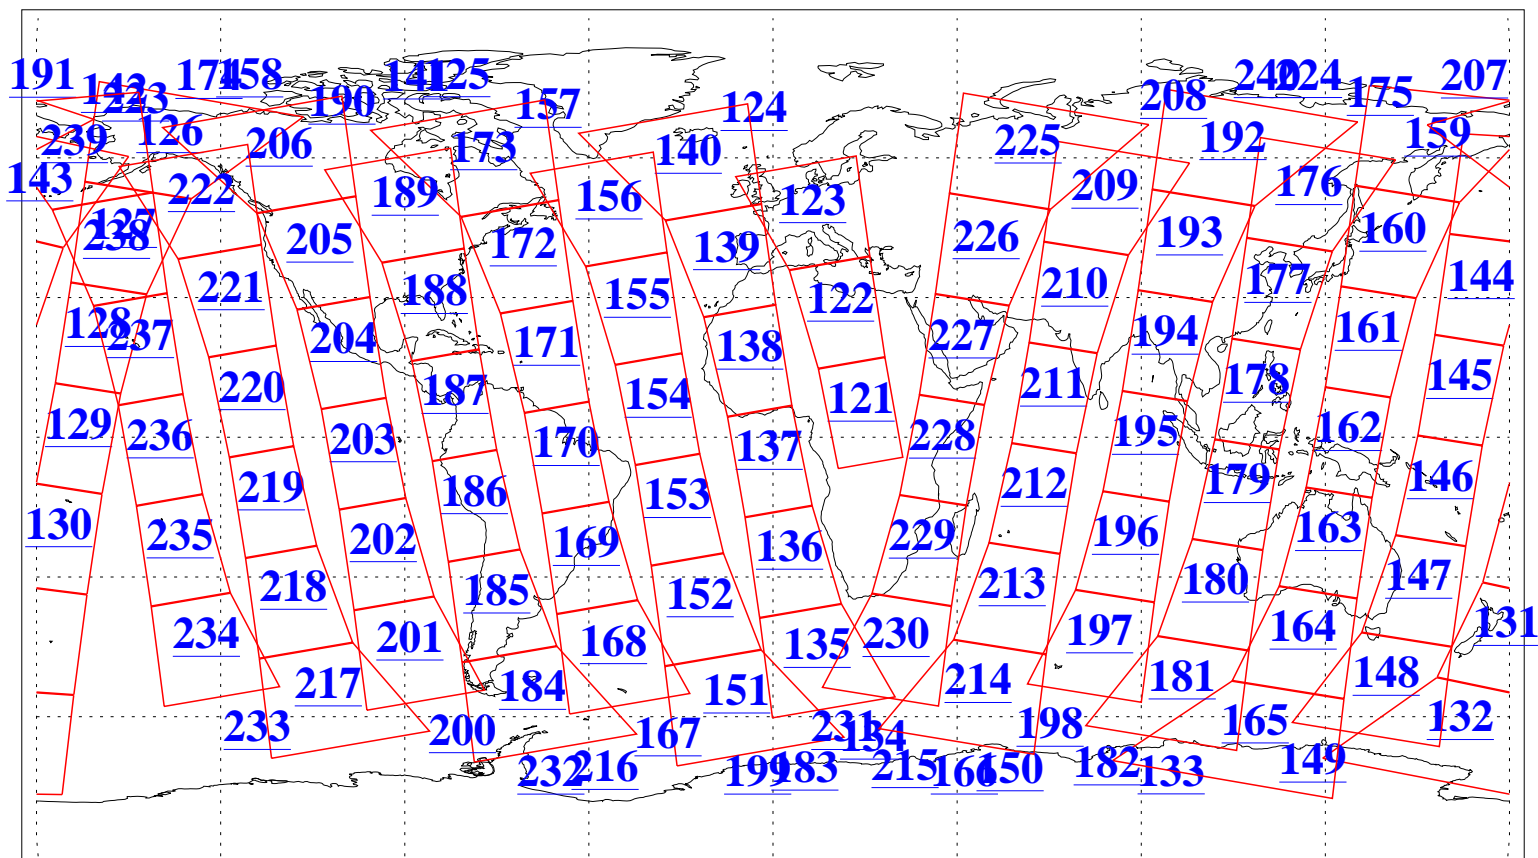

L1B Availability
AMSU Granules: 240
HSB Granules: 0
AIRS Granules: 240

6 Nov 2008
DoY 311
Aqua Day 2378
Granules: 1 to 120

Granules: 121 to 240

Legend: AMSU Available, HSB Available, AIRS Available

L1B Availability
AMSU Granules: 240
HSB Granules: 0
AIRS Granules: 240

6 Nov 2008
DoY 311
Aqua Day 2378

Ascending Granules

Descending Granules

Legend: AMSU Available, HSB Available, AIRS Available

L1B Availability
 AMSU Granules: 240
 HSB Granules: 0
 AIRS Granules: 240

6 Nov 2008
 DoY 311
 Aqua Day 2378

Northern Hemisphere Granules

Southern Hemisphere Granules

Legend: AMSU Available, HSB Available, AIRS Available