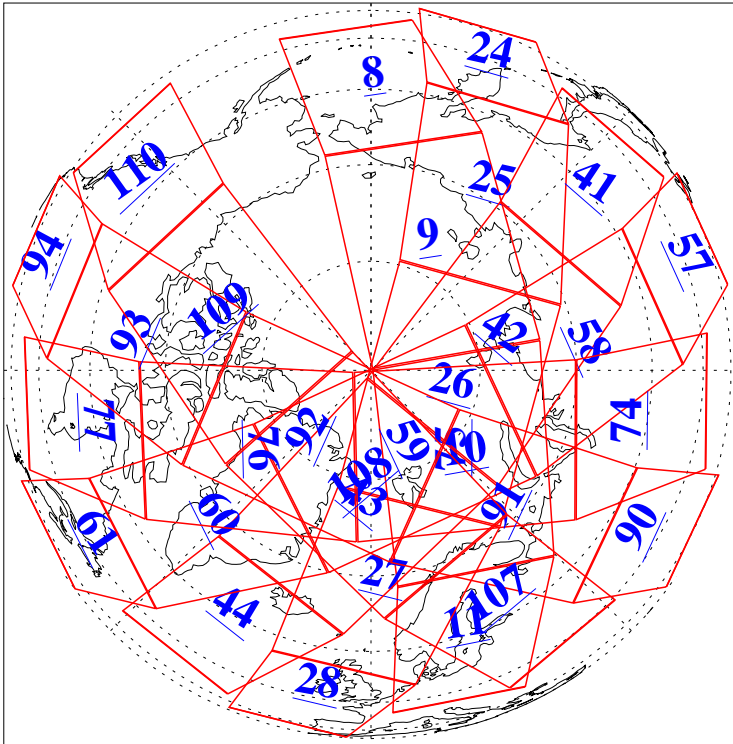

L1B Availability
AMSU Granules: 240
HSB Granules: 0
AIRS Granules: 240

6 Nov 2008
DoY 311
Aqua Day 2378
Granules: 1 to 120

Granules: 121 to 240

Legend: AMSU Available, HSB Available, AIRS Available

L1B Availability
AMSU Granules: 240
HSB Granules: 0
AIRS Granules: 240

6 Nov 2008
DoY 311
Aqua Day 2378

Ascending Granules

Descending Granules

Legend: AMSU Available, HSB Available, AIRS Available

L1B Availability
 AMSU Granules: 240
 HSB Granules: 0
 AIRS Granules: 240

6 Nov 2008
 DoY 311
 Aqua Day 2378

Northern Hemisphere Granules

Southern Hemisphere Granules

Legend: AMSU Available, HSB Available, AIRS Available