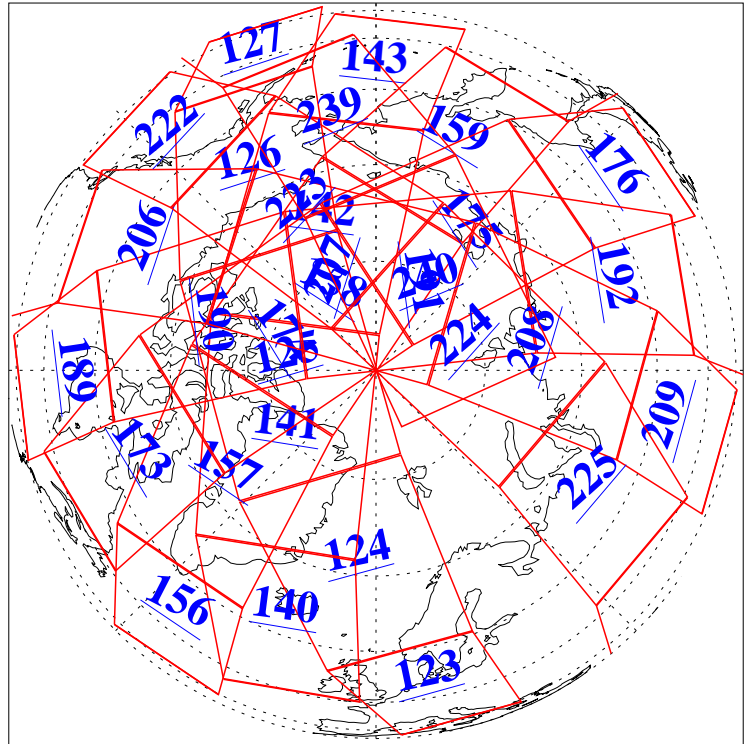

L1B Availability
AMSU Granules: 240
HSB Granules: 0
AIRS Granules: 240

6 Nov 2008
DoY 311
Aqua Day 2378
Granules: 1 to 120

Granules: 121 to 240

Legend: AMSU Available, HSB Available, AIRS Available

L1B Availability
AMSU Granules: 240
HSB Granules: 0
AIRS Granules: 240

6 Nov 2008
DoY 311
Aqua Day 2378

Ascending Granules

Descending Granules

Legend: AMSU Available, HSB Available, AIRS Available

L1B Availability
 AMSU Granules: 240
 HSB Granules: 0
 AIRS Granules: 240

6 Nov 2008
 DoY 311
 Aqua Day 2378

Northern Hemisphere Granules

Southern Hemisphere Granules

Legend: AMSU Available, HSB Available, AIRS Available