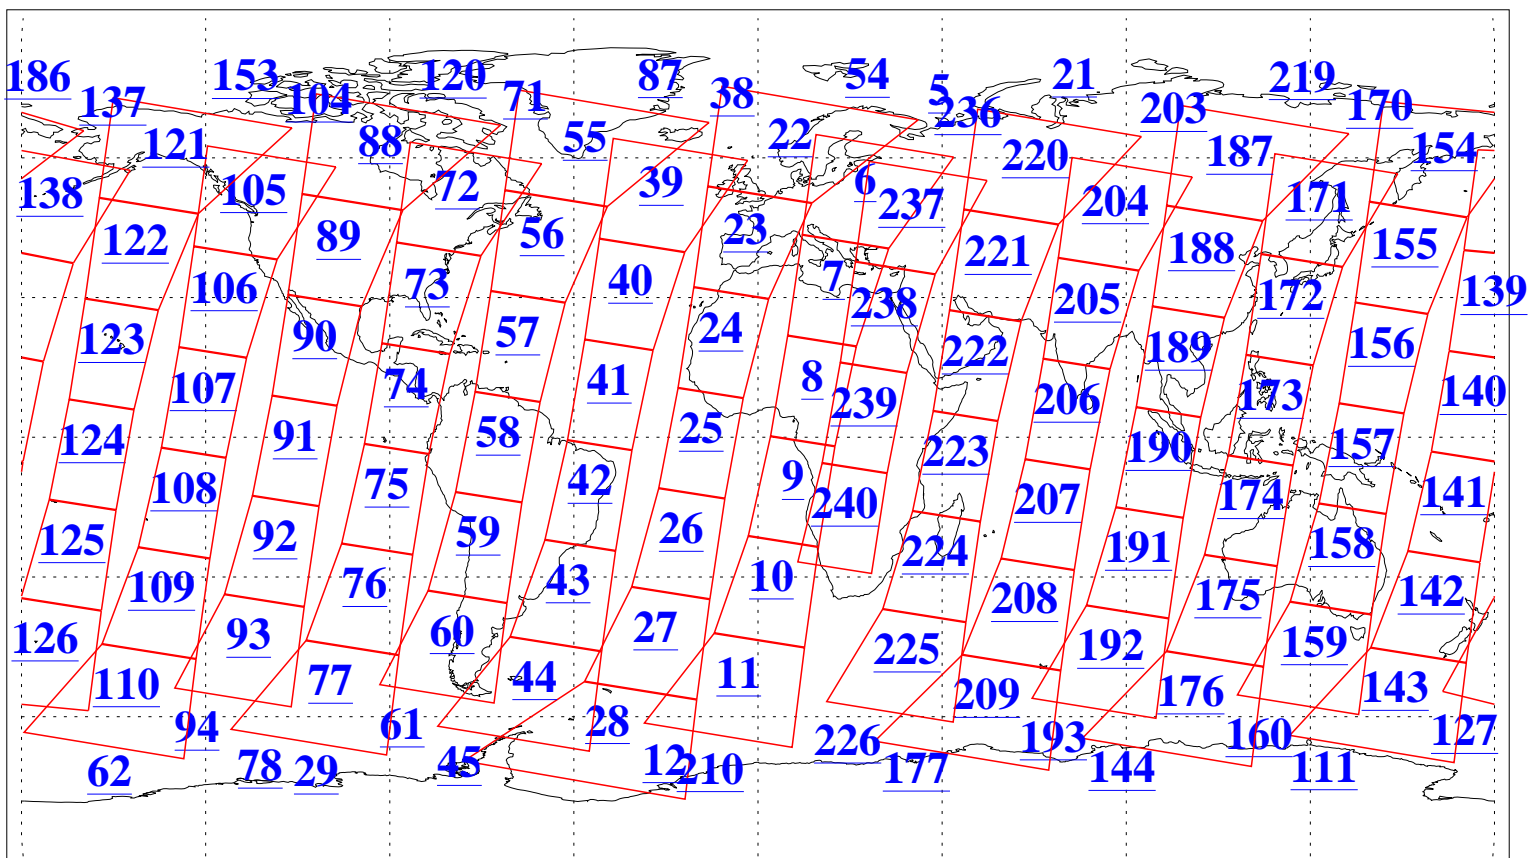

L1B Availability  
AMSU Granules: 240  
HSB Granules: 0  
AIRS Granules: 240

3 Nov 2008  
DoY 308  
Aqua Day 2375  
Granules: 1 to 120

Granules: 121 to 240

Legend: AMSU Available, HSB Available, AIRS Available

L1B Availability  
AMSU Granules: 240  
HSB Granules: 0  
AIRS Granules: 240

3 Nov 2008  
DoY 308  
Aqua Day 2375

Ascending Granules

Descending Granules

Legend: AMSU Available, HSB Available, AIRS Available