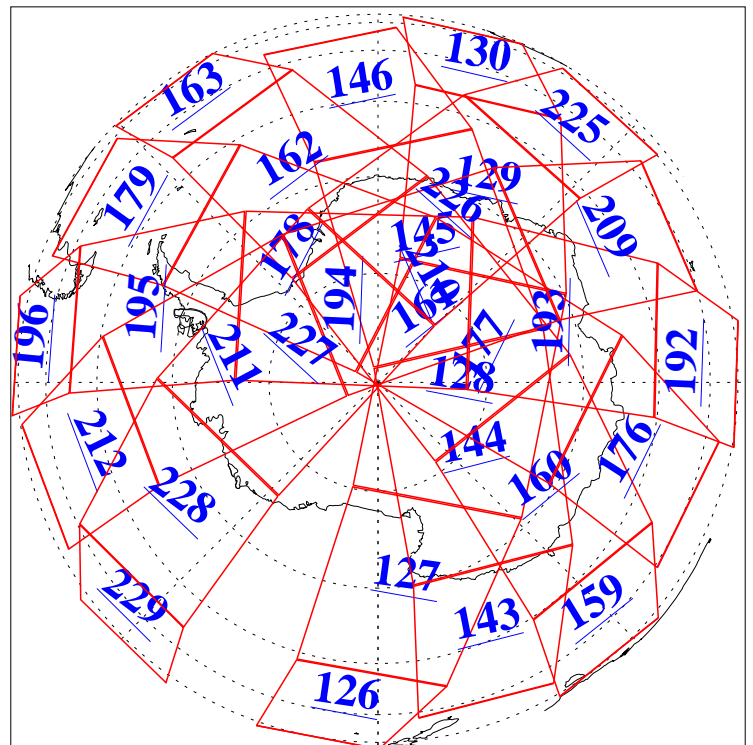

Legend: AMSU Available, ~~HSB Available~~, AIRS Available