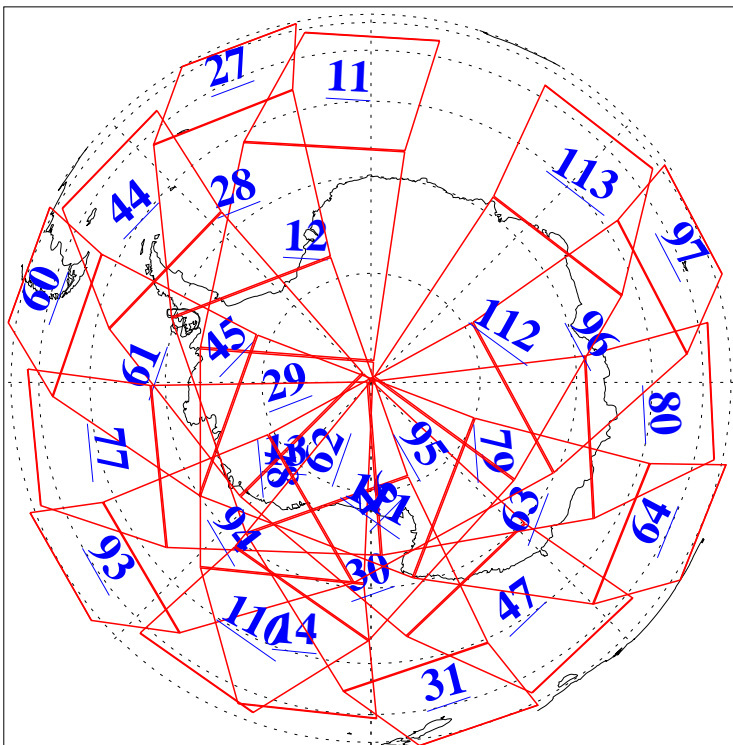

Legend: AMSU Available, ~~HSB Available~~, AIRS Available