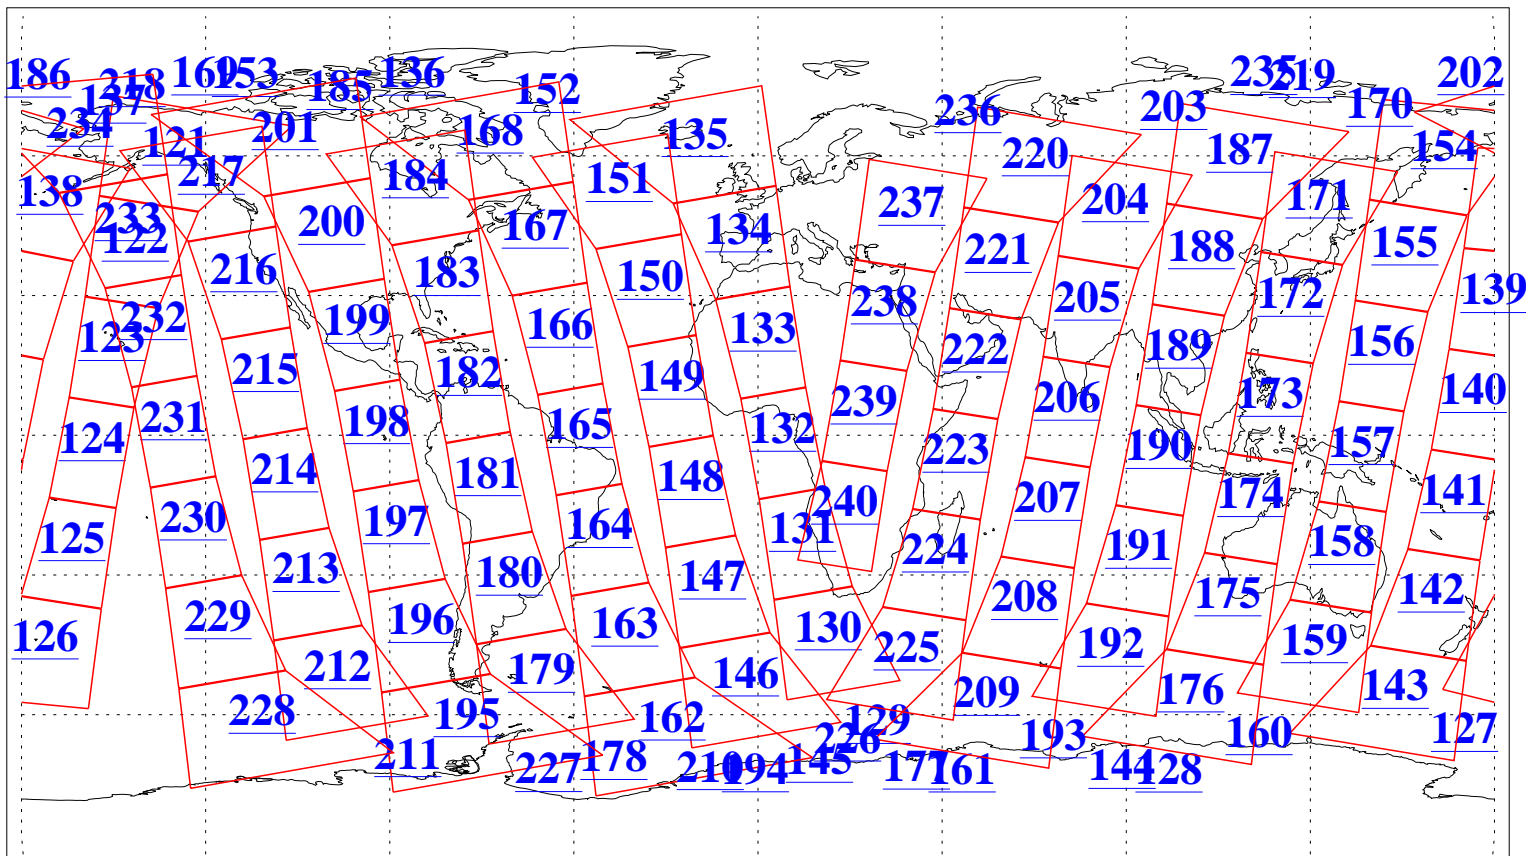

L1B Availability  
AMSU Granules: 240  
HSB Granules: 0  
AIRS Granules: 240

3 Nov 2008  
DoY 308  
Aqua Day 2375  
Granules: 1 to 120

Granules: 121 to 240

Legend: AMSU Available, HSB Available, AIRS Available

L1B Availability  
AMSU Granules: 240  
HSB Granules: 0  
AIRS Granules: 240

3 Nov 2008  
DoY 308  
Aqua Day 2375

Ascending Granules

Descending Granules

Legend: AMSU Available, HSB Available, AIRS Available