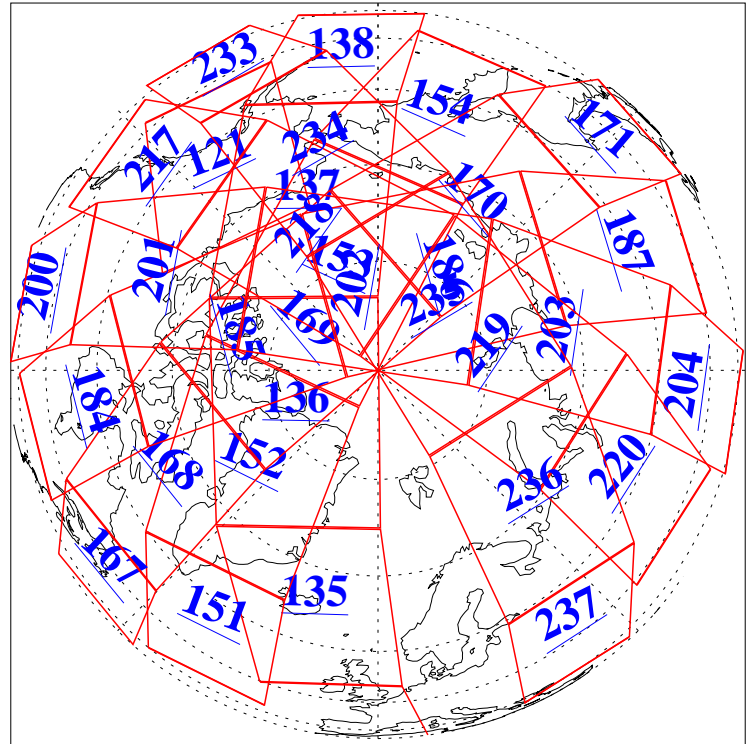

L1B Availability  
AMSU Granules: 240  
HSB Granules: 0  
AIRS Granules: 240

3 Nov 2008  
DoY 308  
Aqua Day 2375  
Granules: 1 to 120

Granules: 121 to 240

Legend: AMSU Available, HSB Available, AIRS Available

L1B Availability  
AMSU Granules: 240  
HSB Granules: 0  
AIRS Granules: 240

3 Nov 2008  
DoY 308  
Aqua Day 2375

Ascending Granules

Descending Granules

Legend: AMSU Available, HSB Available, AIRS Available

### Northern Hemisphere Granules