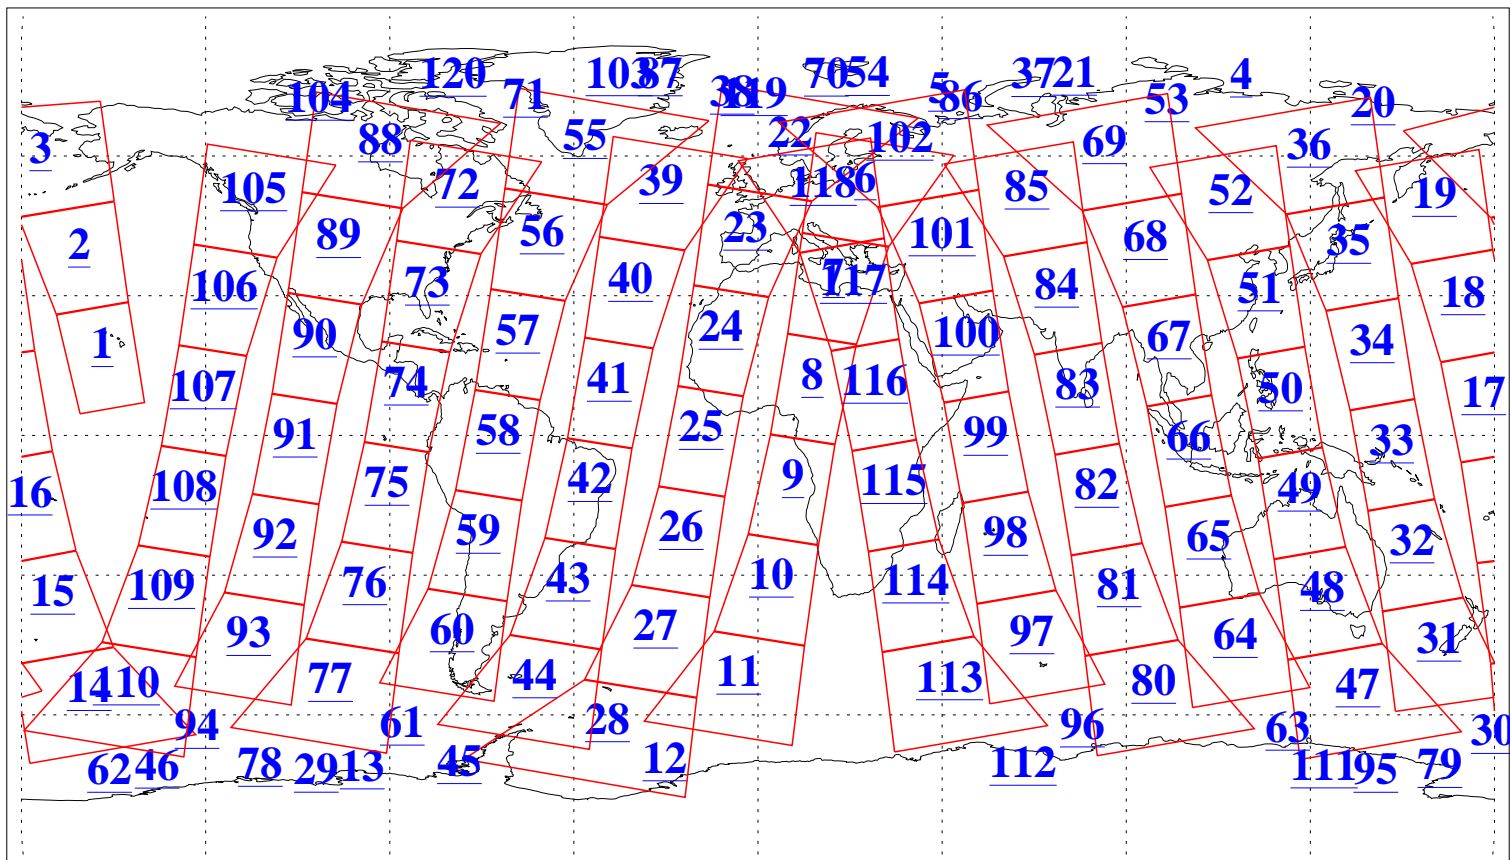

L1B Availability  
AMSU Granules: 240  
HSB Granules: 0  
AIRS Granules: 240

3 Nov 2008  
DoY 308  
Aqua Day 2375  
Granules: 1 to 120

Granules: 121 to 240

Legend: AMSU Available, HSB Available, AIRS Available

L1B Availability  
AMSU Granules: 240  
HSB Granules: 0  
AIRS Granules: 240

3 Nov 2008  
DoY 308  
Aqua Day 2375

Ascending Granules

Descending Granules

Legend: AMSU Available, HSB Available, AIRS Available

### Northern Hemisphere Granules