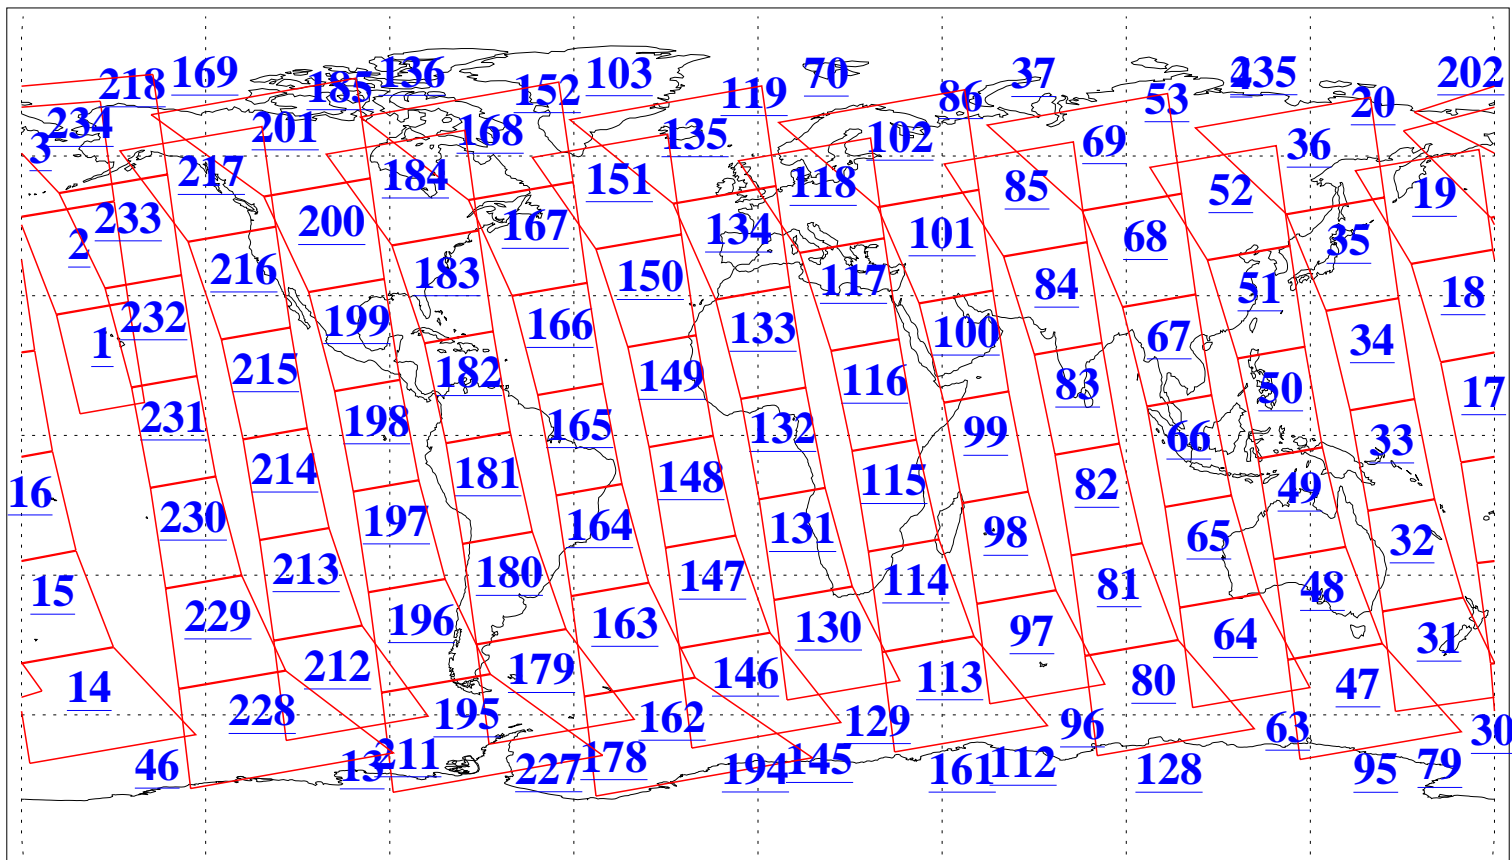

L1B Availability  
AMSU Granules: 240  
HSB Granules: 0  
AIRS Granules: 240

3 Nov 2008  
DoY 308  
Aqua Day 2375  
Granules: 1 to 120

Granules: 121 to 240

Legend: AMSU Available, HSB Available, AIRS Available

L1B Availability  
AMSU Granules: 240  
HSB Granules: 0  
AIRS Granules: 240

3 Nov 2008  
DoY 308  
Aqua Day 2375

Ascending Granules

Descending Granules

Legend: AMSU Available, HSB Available, AIRS Available