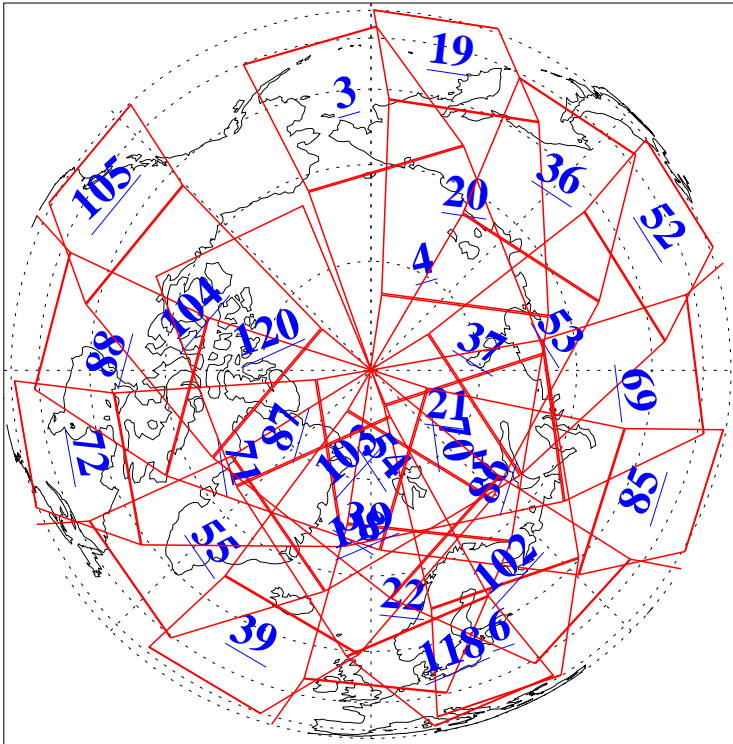

L1B Availability  
AMSU Granules: 240  
HSB Granules: 0  
AIRS Granules: 240

3 Nov 2008  
DoY 308  
Aqua Day 2375  
Granules: 1 to 120

Granules: 121 to 240

Legend: AMSU Available, HSB Available, AIRS Available

L1B Availability  
AMSU Granules: 240  
HSB Granules: 0  
AIRS Granules: 240

3 Nov 2008  
DoY 308  
Aqua Day 2375

Ascending Granules

Descending Granules

Legend: AMSU Available, HSB Available, AIRS Available

L1B Availability  
AMSU Granules: 240  
HSB Granules: 0  
AIRS Granules: 240

3 Nov 2008  
DoY 308  
Aqua Day 2375

### Northern Hemisphere Granules