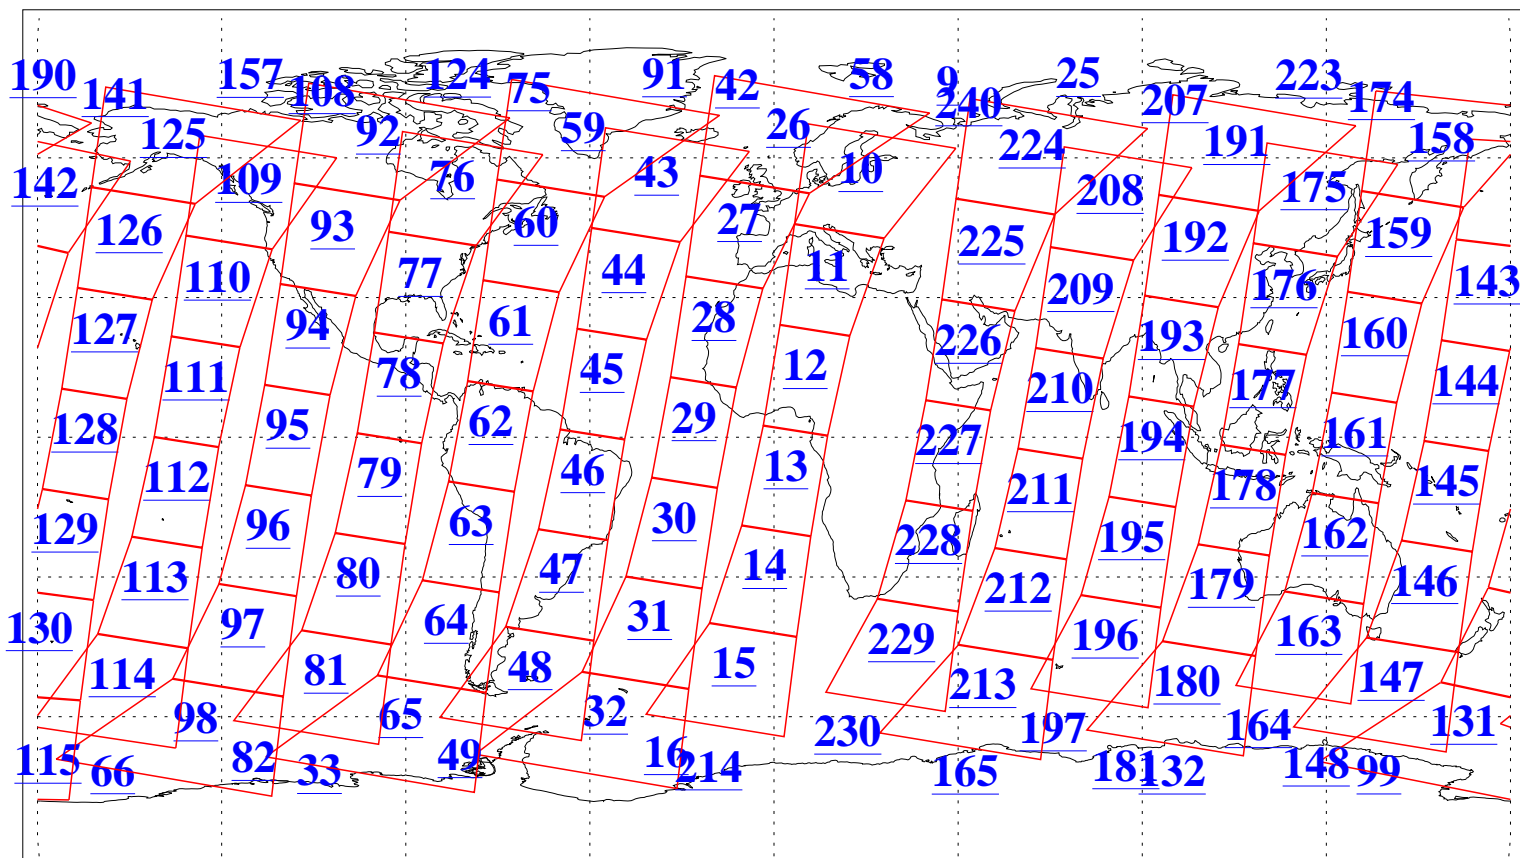

L1B Availability  
AMSU Granules: 240  
HSB Granules: 0  
AIRS Granules: 240

30 Oct 2008  
DoY 304  
Aqua Day 2371  
Granules: 1 to 120

Granules: 121 to 240

Legend: AMSU Available, HSB Available, AIRS Available

L1B Availability  
AMSU Granules: 240  
HSB Granules: 0  
AIRS Granules: 240

30 Oct 2008  
DoY 304  
Aqua Day 2371

Ascending Granules

Descending Granules

Legend: AMSU Available, HSB Available, AIRS Available

L1B Availability  
 AMSU Granules: 240  
 HSB Granules: 0  
 AIRS Granules: 240

30 Oct 2008  
 DoY 304  
 Aqua Day 2371

Northern Hemisphere Granules

Southern Hemisphere Granules

Legend: AMSU Available, HSB Available, AIRS Available