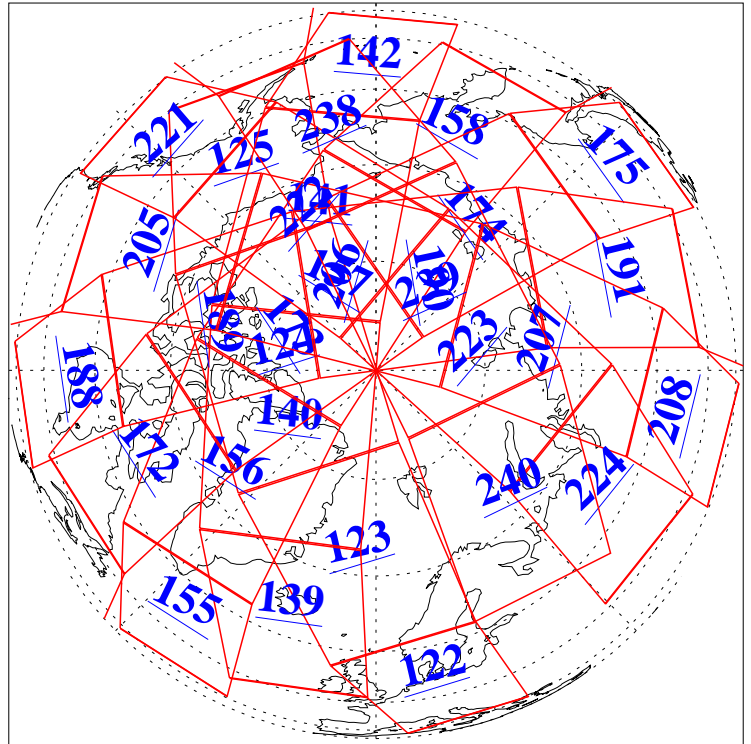

L1B Availability  
AMSU Granules: 240  
HSB Granules: 0  
AIRS Granules: 240

30 Oct 2008  
DoY 304  
Aqua Day 2371  
Granules: 1 to 120

Granules: 121 to 240

Legend: AMSU Available, HSB Available, AIRS Available

L1B Availability  
AMSU Granules: 240  
HSB Granules: 0  
AIRS Granules: 240

30 Oct 2008  
DoY 304  
Aqua Day 2371

Ascending Granules

Descending Granules

Legend: AMSU Available, HSB Available, AIRS Available

L1B Availability  
 AMSU Granules: 240  
 HSB Granules: 0  
 AIRS Granules: 240

30 Oct 2008  
 DoY 304  
 Aqua Day 2371

Northern Hemisphere Granules

Southern Hemisphere Granules

Legend: AMSU Available, HSB Available, AIRS Available