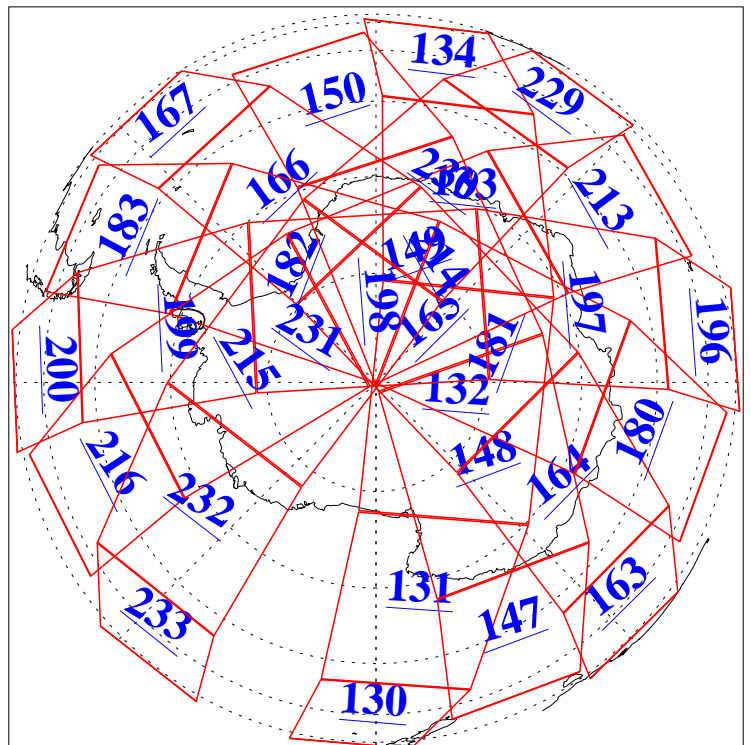

L1B Availability  
AMSU Granules: 240  
HSB Granules: 0  
AIRS Granules: 240

30 Oct 2008  
DoY 304  
Aqua Day 2371  
Granules: 1 to 120

Granules: 121 to 240

Legend: AMSU Available, HSB Available, AIRS Available

L1B Availability  
AMSU Granules: 240  
HSB Granules: 0  
AIRS Granules: 240

30 Oct 2008  
DoY 304  
Aqua Day 2371

Ascending Granules

Descending Granules

Legend: AMSU Available, HSB Available, AIRS Available

L1B Availability  
 AMSU Granules: 240  
 HSB Granules: 0  
 AIRS Granules: 240

30 Oct 2008  
 DoY 304  
 Aqua Day 2371

Northern Hemisphere Granules

Southern Hemisphere Granules

Legend: AMSU Available, HSB Available, AIRS Available