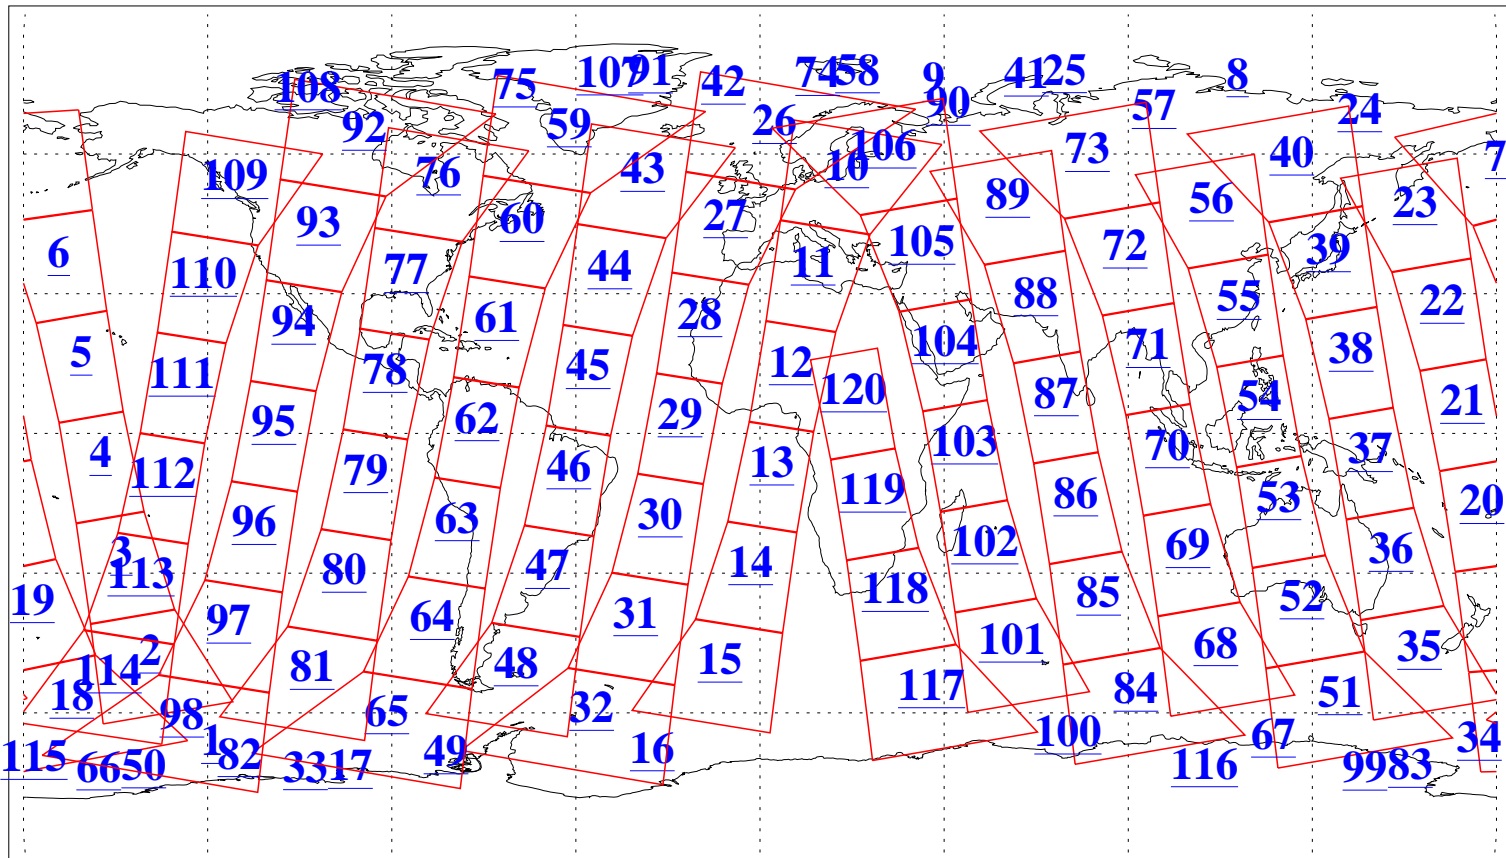

L1B Availability  
AMSU Granules: 240  
HSB Granules: 0  
AIRS Granules: 240

30 Oct 2008  
DoY 304  
Aqua Day 2371  
Granules: 1 to 120

Granules: 121 to 240

Legend: AMSU Available, HSB Available, AIRS Available

L1B Availability  
AMSU Granules: 240  
HSB Granules: 0  
AIRS Granules: 240

30 Oct 2008  
DoY 304  
Aqua Day 2371

Ascending Granules

Descending Granules

Legend: AMSU Available, HSB Available, AIRS Available

L1B Availability  
 AMSU Granules: 240  
 HSB Granules: 0  
 AIRS Granules: 240

30 Oct 2008  
 DoY 304  
 Aqua Day 2371

Northern Hemisphere Granules

Southern Hemisphere Granules

Legend: AMSU Available, HSB Available, AIRS Available