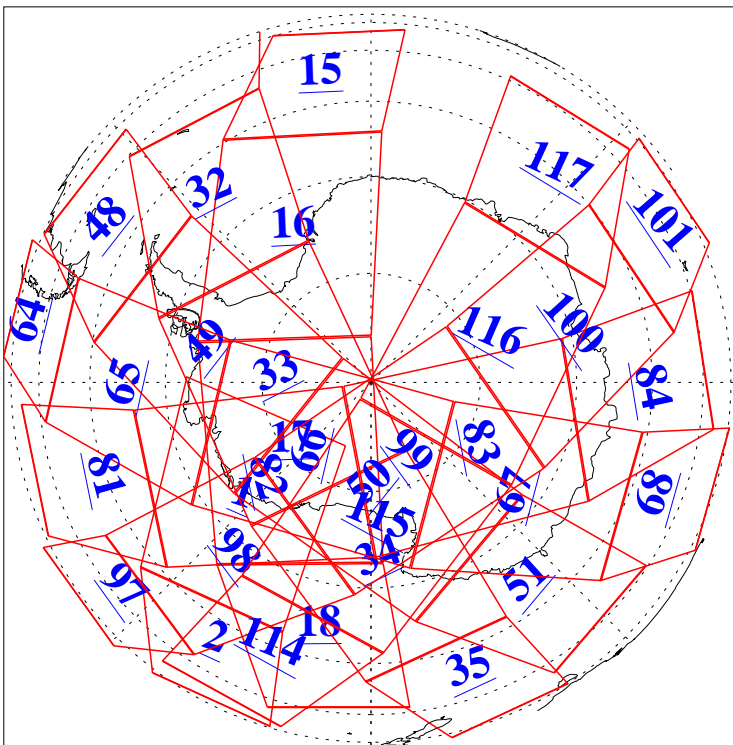

L1B Availability  
AMSU Granules: 240  
HSB Granules: 0  
AIRS Granules: 240

30 Oct 2008  
DoY 304  
Aqua Day 2371  
Granules: 1 to 120

Granules: 121 to 240

Legend: AMSU Available, HSB Available, AIRS Available

L1B Availability  
AMSU Granules: 240  
HSB Granules: 0  
AIRS Granules: 240

30 Oct 2008  
DoY 304  
Aqua Day 2371

Ascending Granules

Descending Granules

Legend: AMSU Available, HSB Available, AIRS Available

L1B Availability  
 AMSU Granules: 240  
 HSB Granules: 0  
 AIRS Granules: 240

30 Oct 2008  
 DoY 304  
 Aqua Day 2371

Northern Hemisphere Granules

Southern Hemisphere Granules

Legend: AMSU Available, HSB Available, AIRS Available