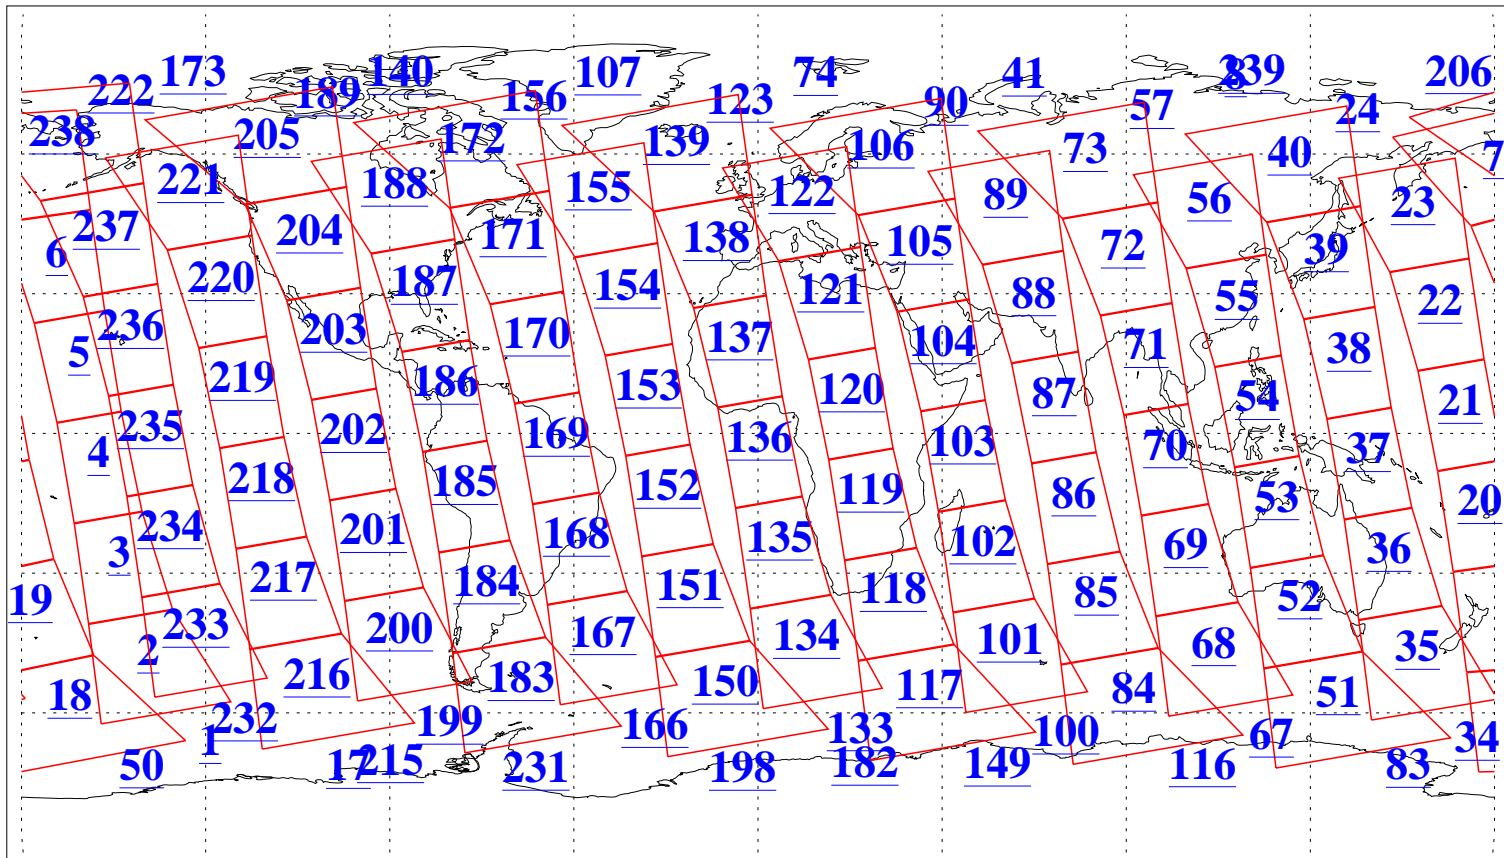

L1B Availability  
AMSU Granules: 240  
HSB Granules: 0  
AIRS Granules: 240

30 Oct 2008  
DoY 304  
Aqua Day 2371  
Granules: 1 to 120

Granules: 121 to 240

Legend: AMSU Available, HSB Available, AIRS Available

L1B Availability  
AMSU Granules: 240  
HSB Granules: 0  
AIRS Granules: 240

30 Oct 2008  
DoY 304  
Aqua Day 2371

Ascending Granules

Descending Granules

Legend: AMSU Available, HSB Available, AIRS Available

L1B Availability  
 AMSU Granules: 240  
 HSB Granules: 0  
 AIRS Granules: 240

30 Oct 2008  
 DoY 304  
 Aqua Day 2371

Northern Hemisphere Granules

Southern Hemisphere Granules

Legend: AMSU Available, HSB Available, AIRS Available