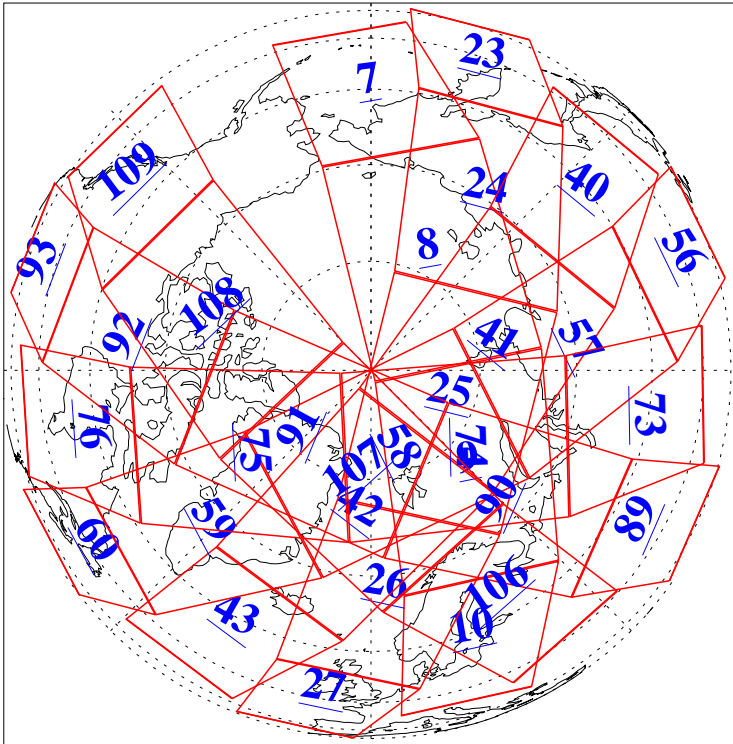

L1B Availability  
AMSU Granules: 240  
HSB Granules: 0  
AIRS Granules: 240

30 Oct 2008  
DoY 304  
Aqua Day 2371  
Granules: 1 to 120

Granules: 121 to 240

Legend: AMSU Available, HSB Available, AIRS Available

L1B Availability  
AMSU Granules: 240  
HSB Granules: 0  
AIRS Granules: 240

30 Oct 2008  
DoY 304  
Aqua Day 2371

Ascending Granules

Descending Granules

Legend: AMSU Available, HSB Available, AIRS Available

L1B Availability  
 AMSU Granules: 240  
 HSB Granules: 0  
 AIRS Granules: 240

30 Oct 2008  
 DoY 304  
 Aqua Day 2371

Northern Hemisphere Granules

Southern Hemisphere Granules

Legend: AMSU Available, HSB Available, AIRS Available