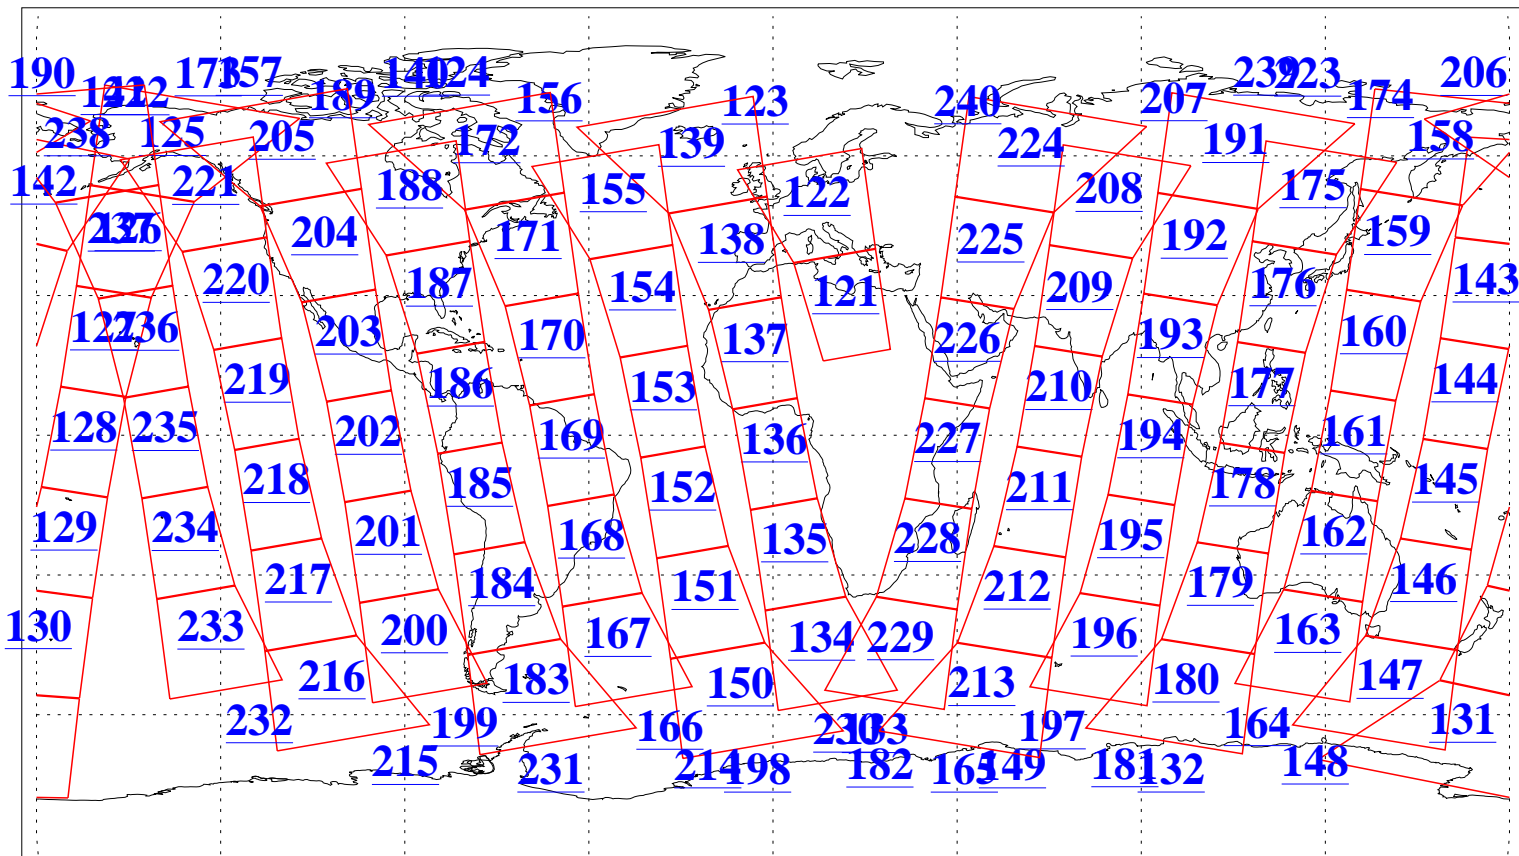

L1B Availability  
AMSU Granules: 240  
HSB Granules: 0  
AIRS Granules: 240

30 Oct 2008  
DoY 304  
Aqua Day 2371  
Granules: 1 to 120

Granules: 121 to 240

Legend: AMSU Available, HSB Available, AIRS Available

L1B Availability  
AMSU Granules: 240  
HSB Granules: 0  
AIRS Granules: 240

30 Oct 2008  
DoY 304  
Aqua Day 2371

Ascending Granules

Descending Granules

Legend: AMSU Available, HSB Available, AIRS Available

L1B Availability  
 AMSU Granules: 240  
 HSB Granules: 0  
 AIRS Granules: 240

30 Oct 2008  
 DoY 304  
 Aqua Day 2371

Northern Hemisphere Granules

Southern Hemisphere Granules

Legend: AMSU Available, HSB Available, AIRS Available