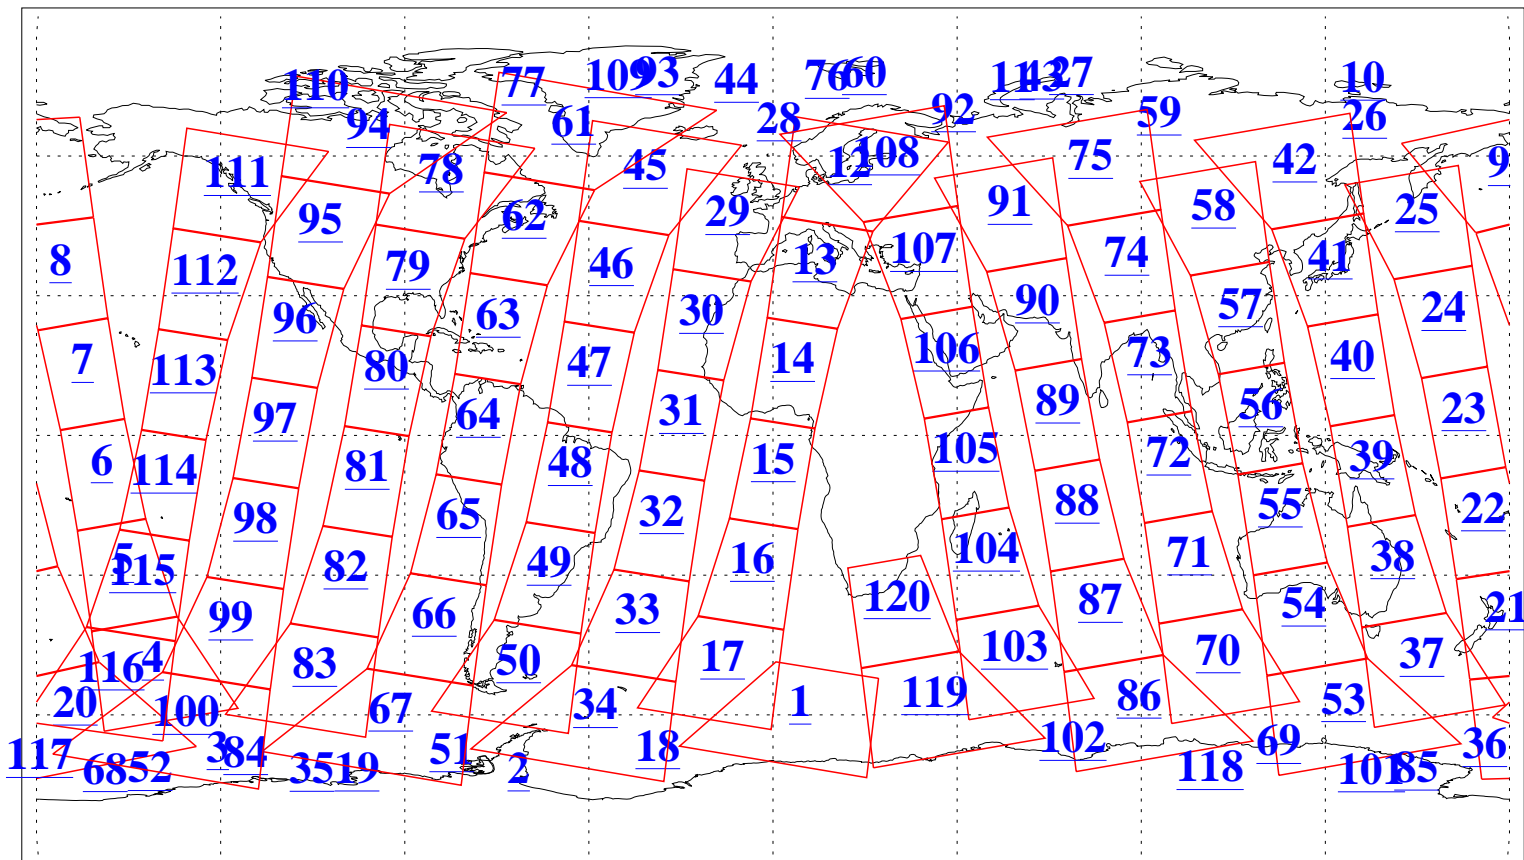

L1B Availability  
AMSU Granules: 240  
HSB Granules: 0  
AIRS Granules: 240

28 Oct 2008  
DoY 302  
Aqua Day 2369  
Granules: 1 to 120

Granules: 121 to 240

Legend: AMSU Available, HSB Available, AIRS Available

L1B Availability  
AMSU Granules: 240  
HSB Granules: 0  
AIRS Granules: 240

28 Oct 2008  
DoY 302  
Aqua Day 2369

Ascending Granules

Descending Granules

Legend: AMSU Available, HSB Available, AIRS Available

L1B Availability  
AMSU Granules: 240  
HSB Granules: 0  
AIRS Granules: 240

28 Oct 2008  
DoY 302  
Aqua Day 2369

### Northern Hemisphere Granules