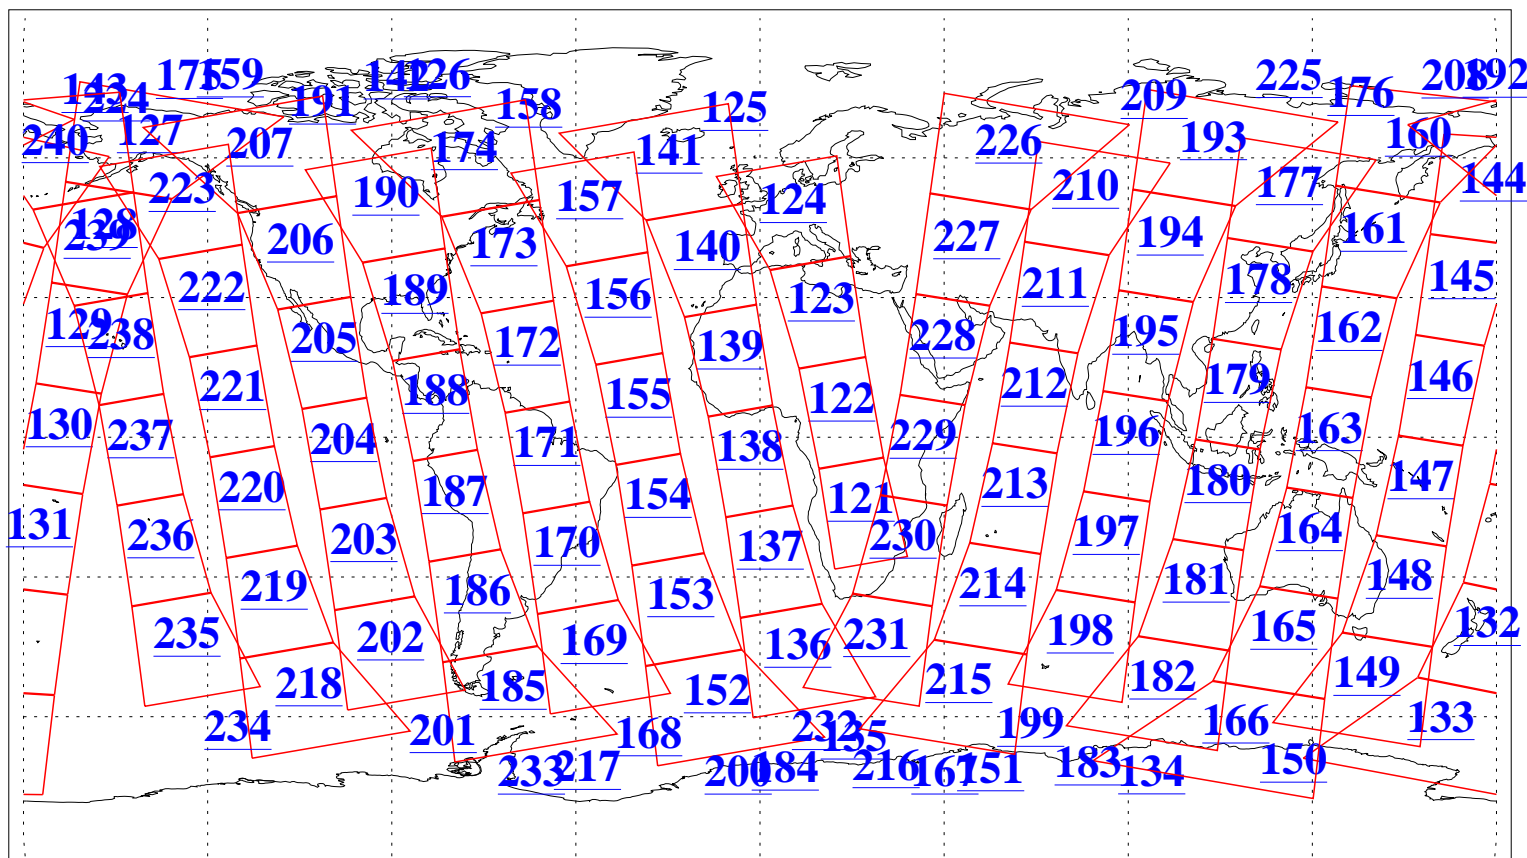

L1B Availability  
AMSU Granules: 240  
HSB Granules: 0  
AIRS Granules: 240

28 Oct 2008  
DoY 302  
Aqua Day 2369  
Granules: 1 to 120

Granules: 121 to 240

Legend: AMSU Available, HSB Available, AIRS Available

L1B Availability  
AMSU Granules: 240  
HSB Granules: 0  
AIRS Granules: 240

28 Oct 2008  
DoY 302  
Aqua Day 2369

Ascending Granules

Descending Granules

Legend: AMSU Available, HSB Available, AIRS Available