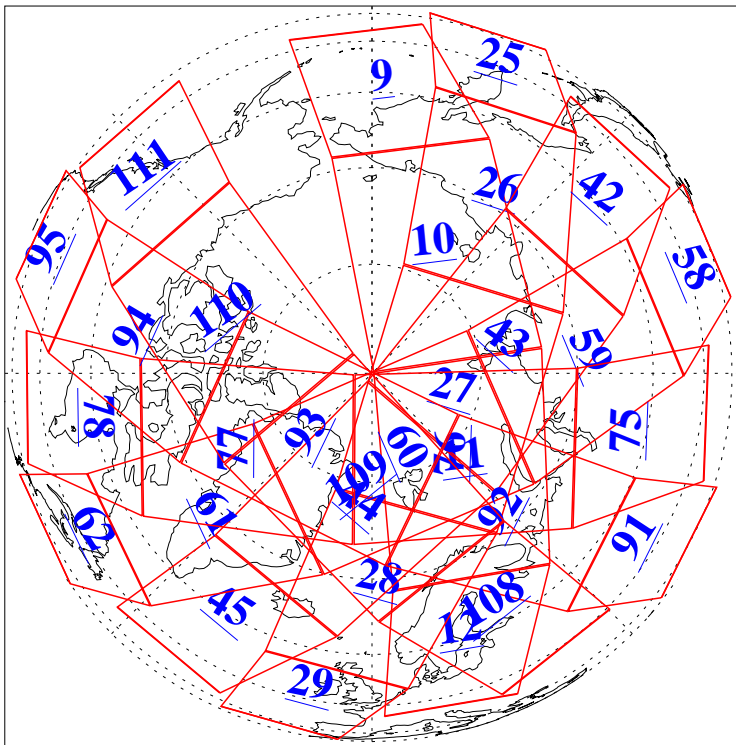

L1B Availability  
AMSU Granules: 240  
HSB Granules: 0  
AIRS Granules: 240

28 Oct 2008  
DoY 302  
Aqua Day 2369  
Granules: 1 to 120

Granules: 121 to 240

Legend: AMSU Available, HSB Available, AIRS Available

L1B Availability  
AMSU Granules: 240  
HSB Granules: 0  
AIRS Granules: 240

28 Oct 2008  
DoY 302  
Aqua Day 2369

Ascending Granules

Descending Granules

Legend: AMSU Available, HSB Available, AIRS Available

### Northern Hemisphere Granules