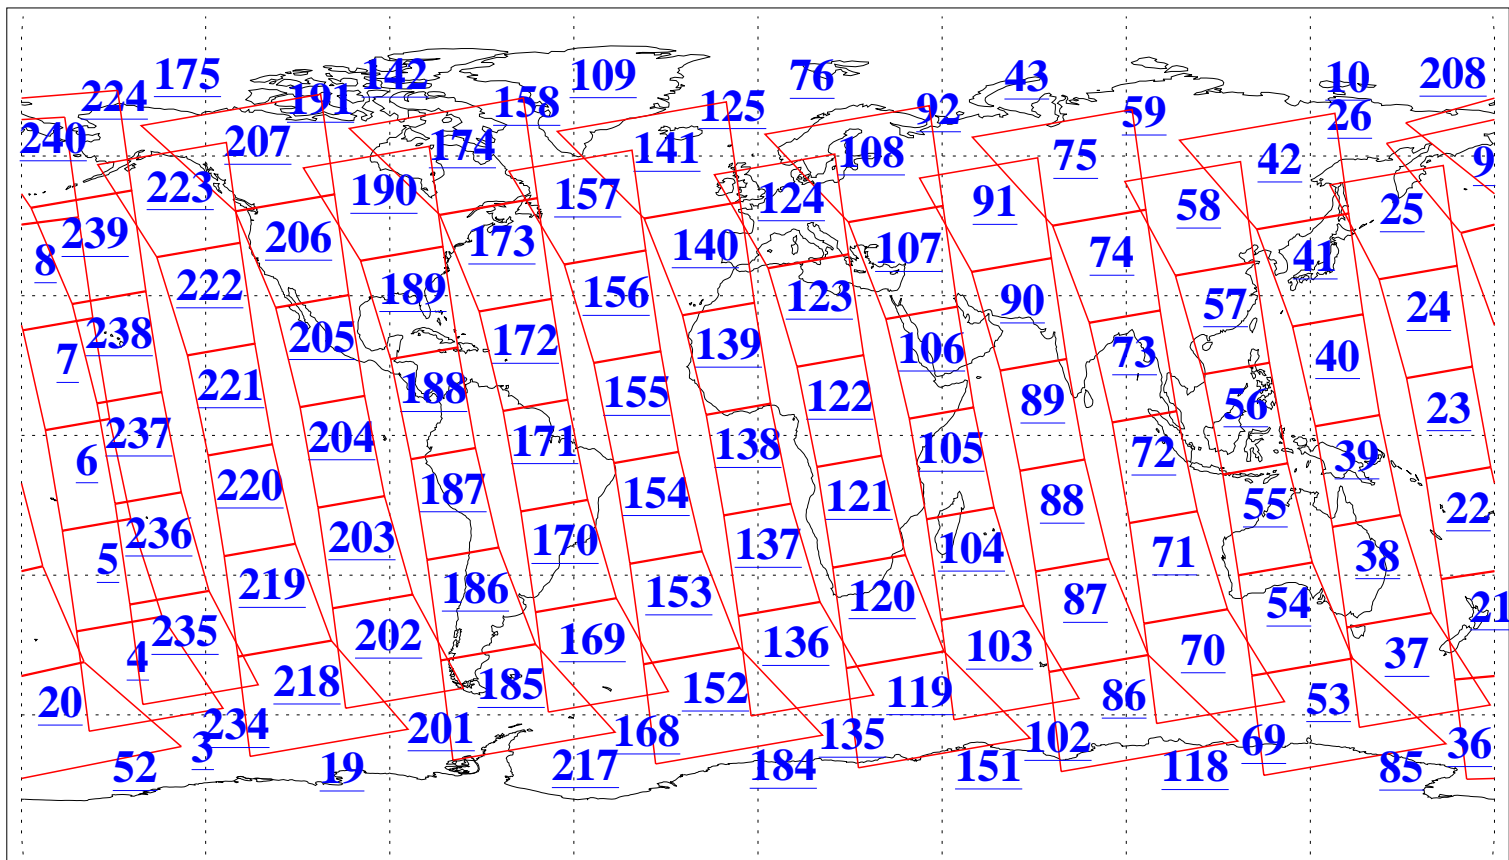

L1B Availability  
AMSU Granules: 240  
HSB Granules: 0  
AIRS Granules: 240

28 Oct 2008  
DoY 302  
Aqua Day 2369  
Granules: 1 to 120

Granules: 121 to 240

Legend: AMSU Available, HSB Available, AIRS Available

L1B Availability  
AMSU Granules: 240  
HSB Granules: 0  
AIRS Granules: 240

28 Oct 2008  
DoY 302  
Aqua Day 2369

Ascending Granules

Descending Granules

Legend: AMSU Available, HSB Available, AIRS Available