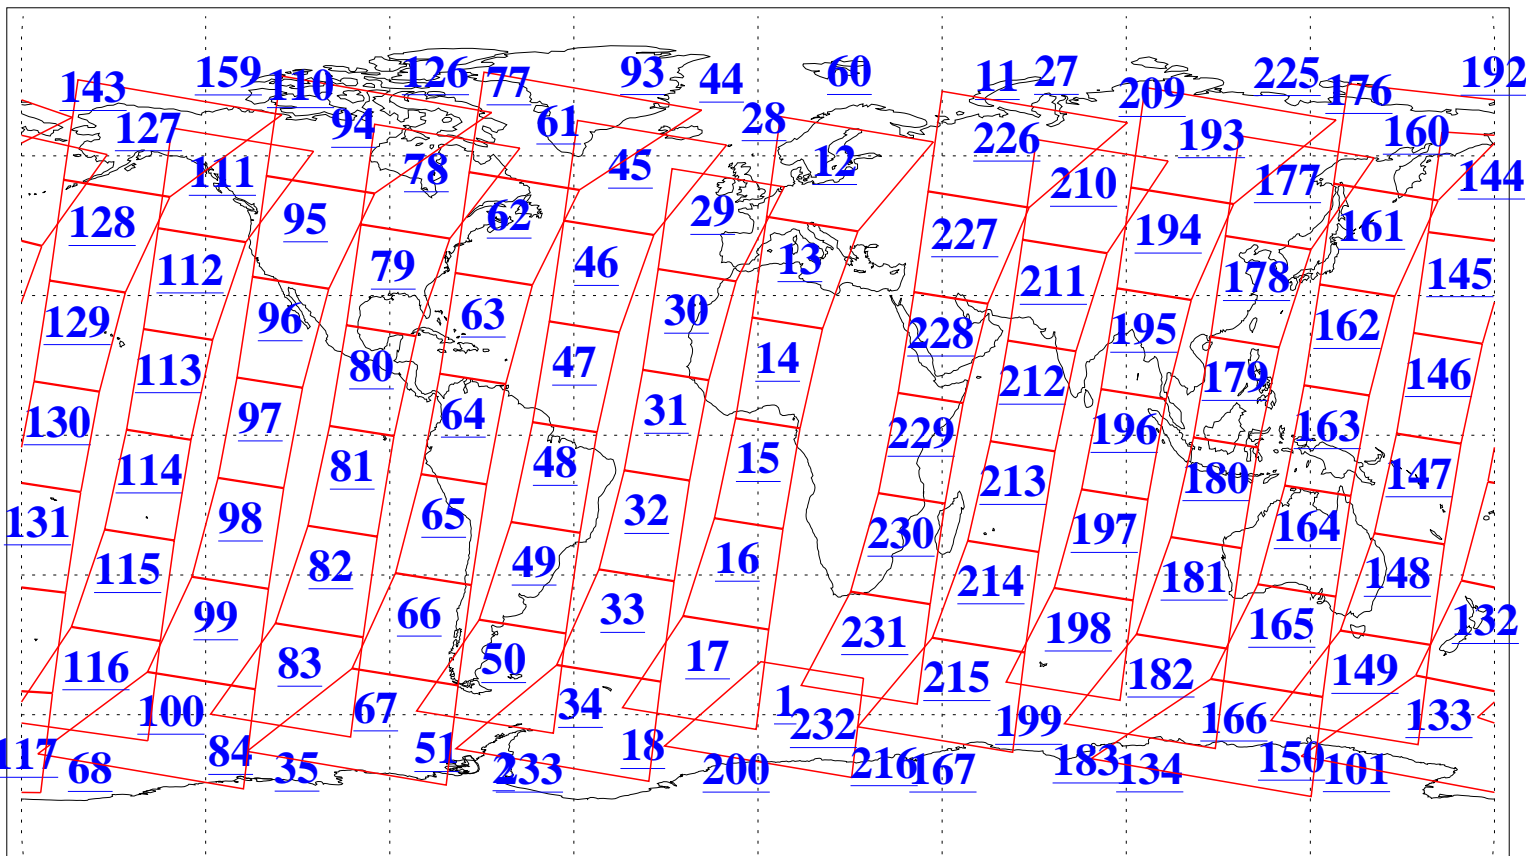

L1B Availability  
AMSU Granules: 240  
HSB Granules: 0  
AIRS Granules: 240

28 Oct 2008  
DoY 302  
Aqua Day 2369  
Granules: 1 to 120

Granules: 121 to 240

Legend: AMSU Available, HSB Available, AIRS Available

L1B Availability  
AMSU Granules: 240  
HSB Granules: 0  
AIRS Granules: 240

28 Oct 2008  
DoY 302  
Aqua Day 2369

Ascending Granules

Descending Granules

Legend: AMSU Available, HSB Available, AIRS Available