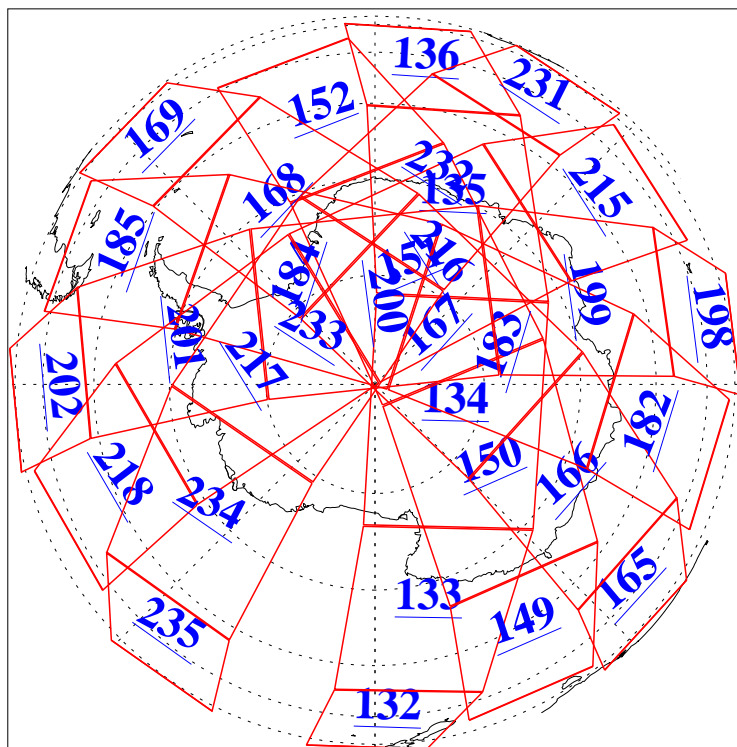

Legend: AMSU Available, HSB Available, AIRS Available