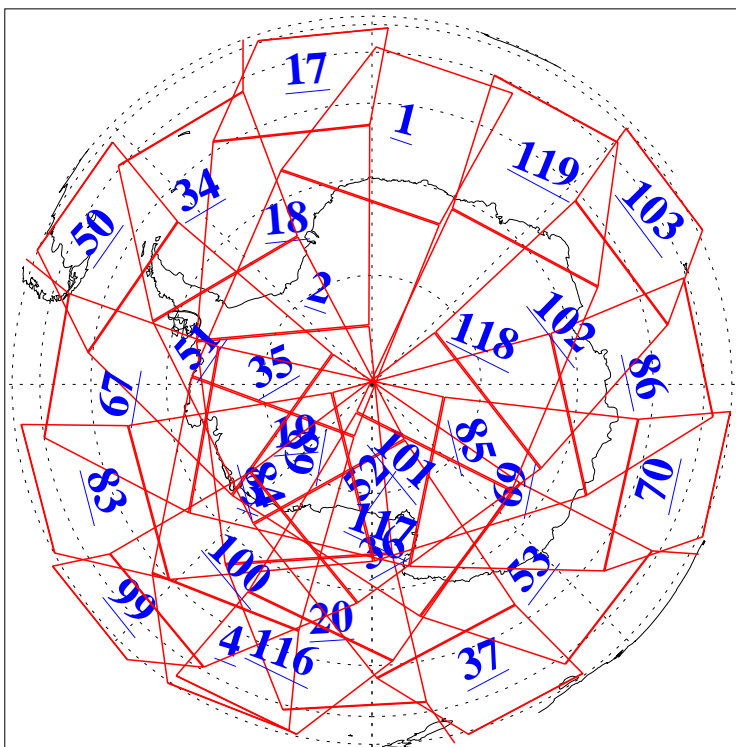

Legend: AMSU Available, HSB Available, AIRS Available