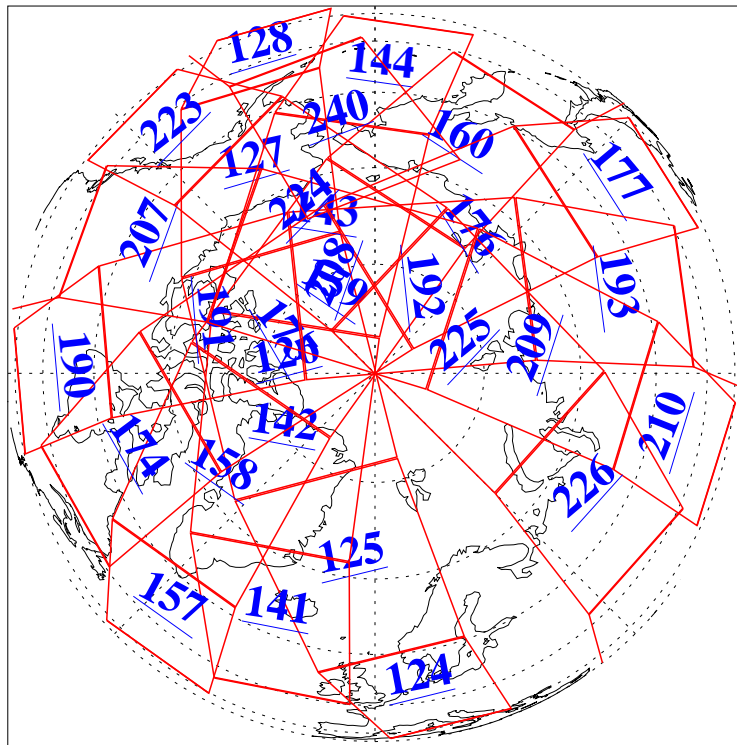

L1B Availability  
AMSU Granules: 240  
HSB Granules: 0  
AIRS Granules: 240

28 Oct 2008  
DoY 302  
Aqua Day 2369  
Granules: 1 to 120

Granules: 121 to 240

Legend: AMSU Available, HSB Available, AIRS Available

L1B Availability  
AMSU Granules: 240  
HSB Granules: 0  
AIRS Granules: 240

28 Oct 2008  
DoY 302  
Aqua Day 2369

Ascending Granules

Descending Granules

Legend: AMSU Available, HSB Available, AIRS Available

### Northern Hemisphere Granules