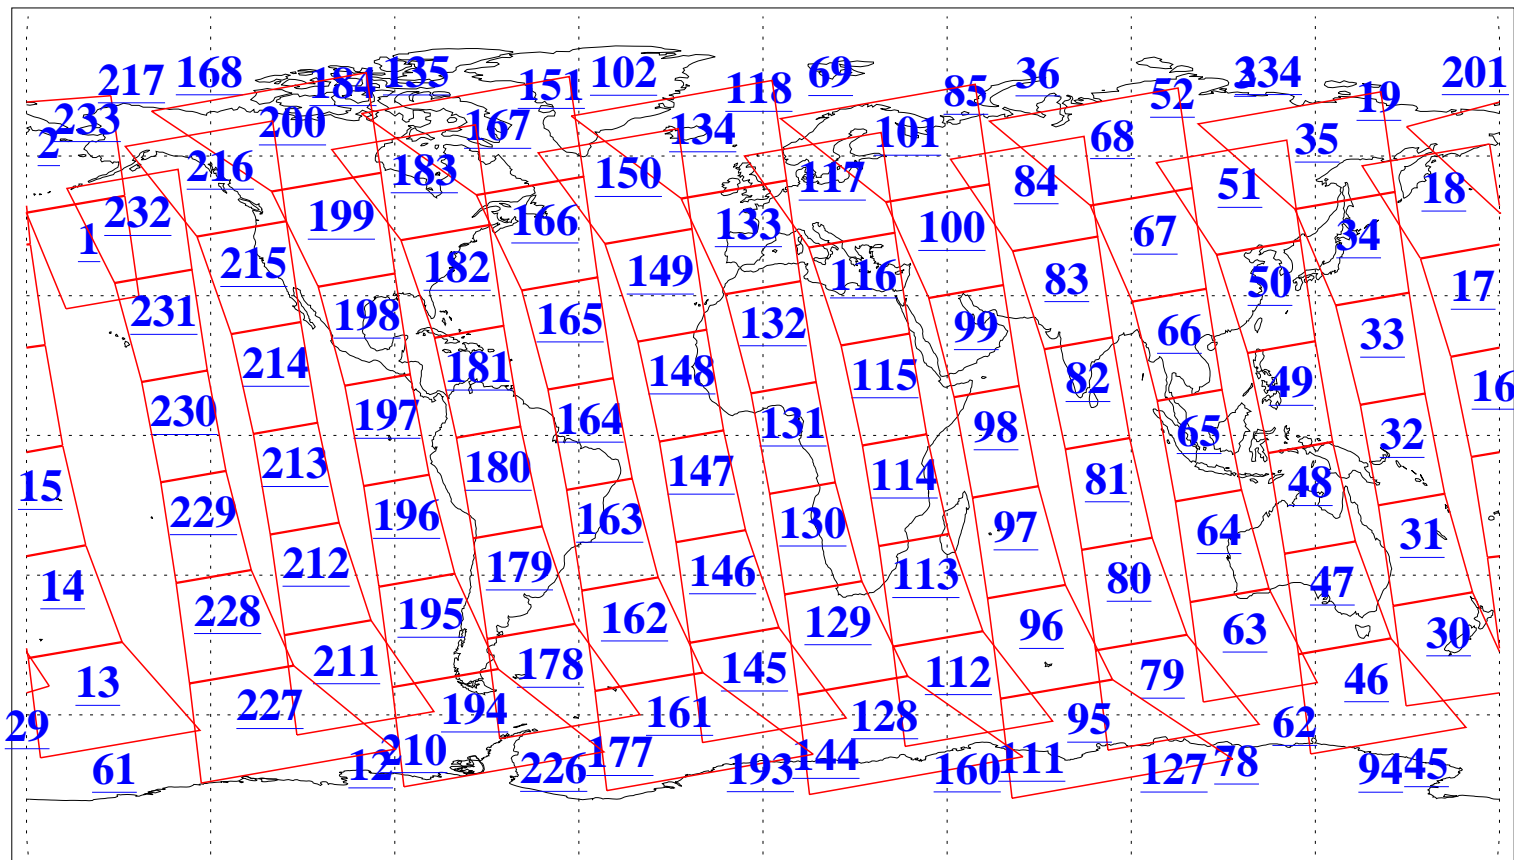

L1B Availability  
AMSU Granules: 240  
HSB Granules: 0  
AIRS Granules: 240

27 Oct 2008  
DoY 301  
Aqua Day 2368  
Granules: 1 to 120

Granules: 121 to 240

Legend: AMSU Available, HSB Available, AIRS Available

L1B Availability  
AMSU Granules: 240  
HSB Granules: 0  
AIRS Granules: 240

27 Oct 2008  
DoY 301  
Aqua Day 2368

Ascending Granules

Descending Granules

Legend: AMSU Available, HSB Available, AIRS Available

L1B Availability  
 AMSU Granules: 240  
 HSB Granules: 0  
 AIRS Granules: 240

27 Oct 2008  
 DoY 301  
 Aqua Day 2368

Northern Hemisphere Granules

Southern Hemisphere Granules

Legend: AMSU Available, HSB Available, AIRS Available