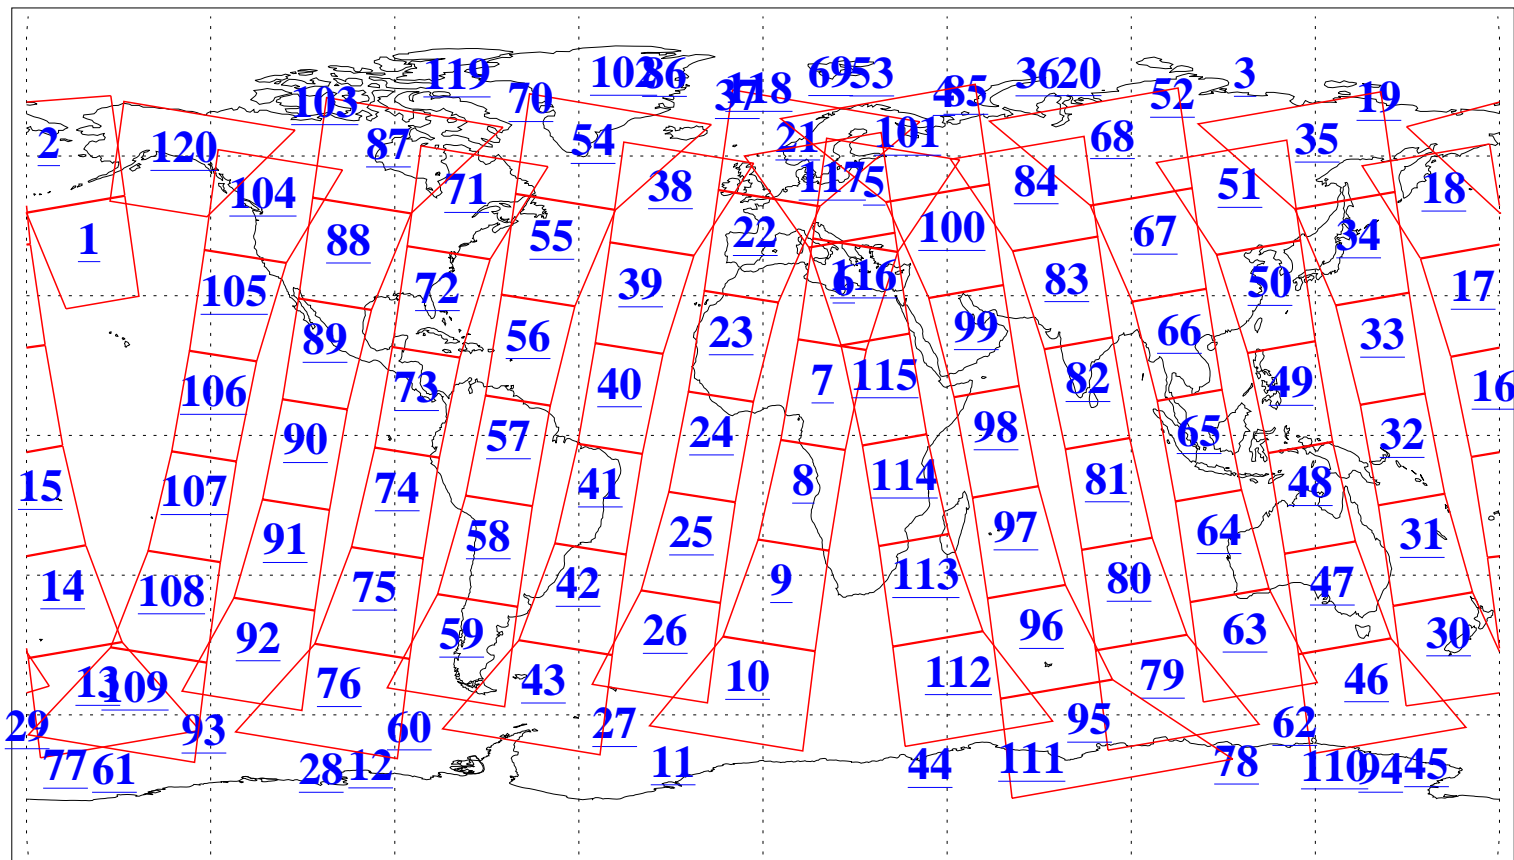

L1B Availability  
AMSU Granules: 240  
HSB Granules: 0  
AIRS Granules: 240

27 Oct 2008  
DoY 301  
Aqua Day 2368  
Granules: 1 to 120

Granules: 121 to 240

Legend: AMSU Available, HSB Available, AIRS Available

L1B Availability  
AMSU Granules: 240  
HSB Granules: 0  
AIRS Granules: 240

27 Oct 2008  
DoY 301  
Aqua Day 2368

Ascending Granules

Descending Granules

Legend: AMSU Available, HSB Available, AIRS Available

L1B Availability  
 AMSU Granules: 240  
 HSB Granules: 0  
 AIRS Granules: 240

27 Oct 2008  
 DoY 301  
 Aqua Day 2368

Northern Hemisphere Granules

Southern Hemisphere Granules

Legend: AMSU Available, HSB Available, AIRS Available