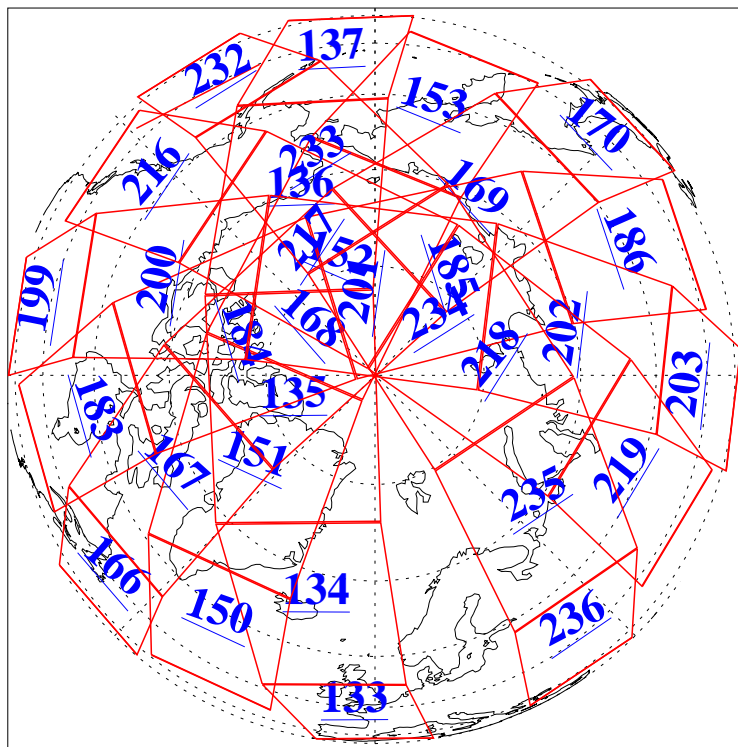

L1B Availability  
AMSU Granules: 240  
HSB Granules: 0  
AIRS Granules: 240

27 Oct 2008  
DoY 301  
Aqua Day 2368  
Granules: 1 to 120

Granules: 121 to 240

Legend: AMSU Available, HSB Available, AIRS Available

L1B Availability  
AMSU Granules: 240  
HSB Granules: 0  
AIRS Granules: 240

27 Oct 2008  
DoY 301  
Aqua Day 2368

Ascending Granules

Descending Granules

Legend: AMSU Available, HSB Available, AIRS Available

L1B Availability  
 AMSU Granules: 240  
 HSB Granules: 0  
 AIRS Granules: 240

27 Oct 2008  
 DoY 301  
 Aqua Day 2368

Northern Hemisphere Granules

Southern Hemisphere Granules

Legend: AMSU Available, HSB Available, AIRS Available