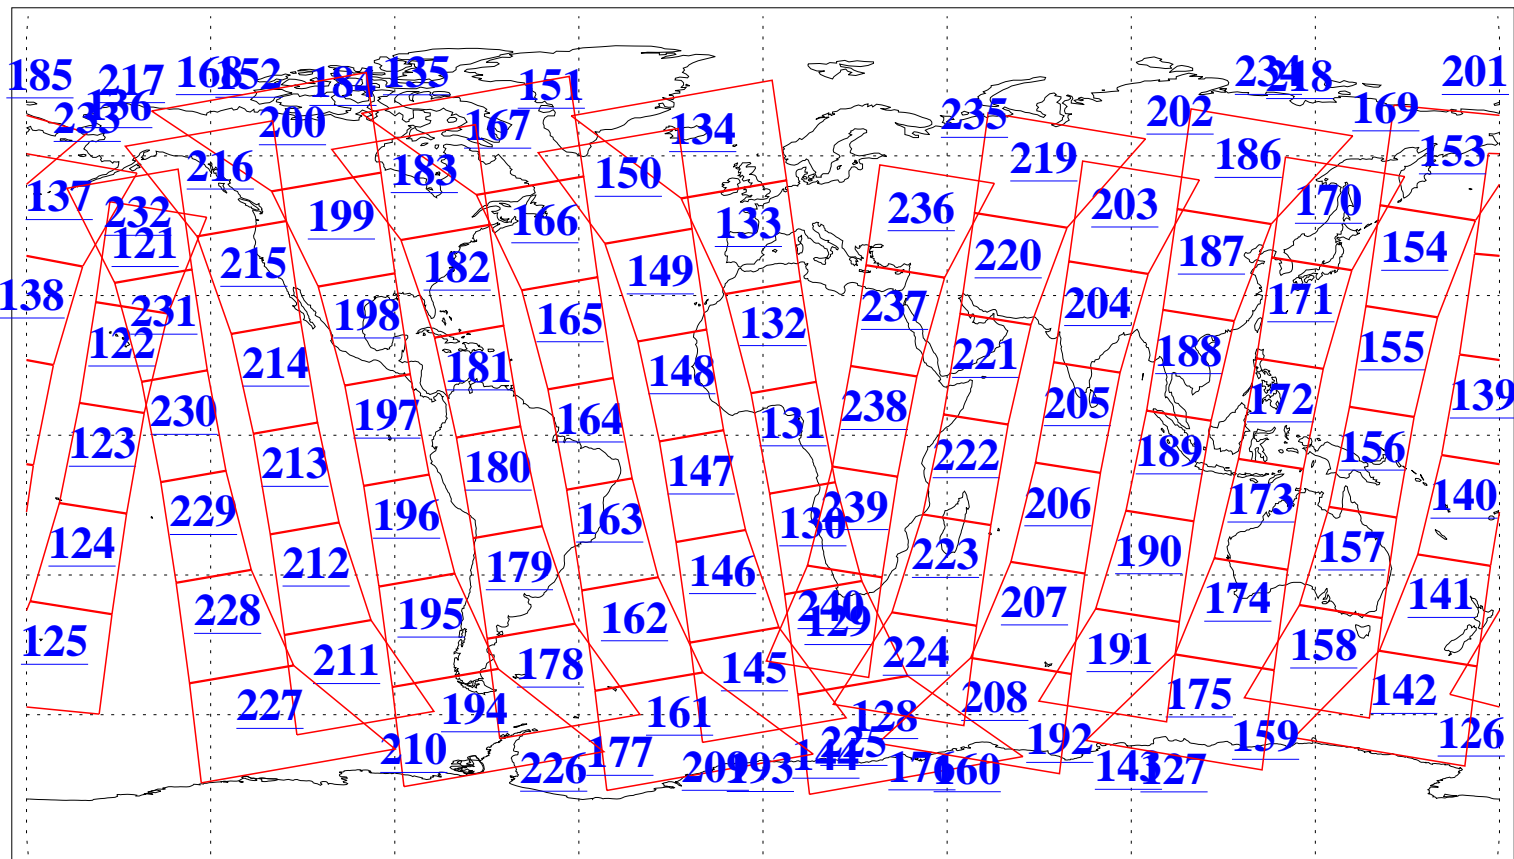

L1B Availability  
AMSU Granules: 240  
HSB Granules: 0  
AIRS Granules: 240

27 Oct 2008  
DoY 301  
Aqua Day 2368  
Granules: 1 to 120

Granules: 121 to 240

Legend: AMSU Available, HSB Available, AIRS Available

L1B Availability  
AMSU Granules: 240  
HSB Granules: 0  
AIRS Granules: 240

27 Oct 2008  
DoY 301  
Aqua Day 2368

Ascending Granules

Descending Granules

Legend: AMSU Available, HSB Available, AIRS Available

L1B Availability  
 AMSU Granules: 240  
 HSB Granules: 0  
 AIRS Granules: 240

27 Oct 2008  
 DoY 301  
 Aqua Day 2368

Northern Hemisphere Granules

Southern Hemisphere Granules

Legend: AMSU Available, HSB Available, AIRS Available