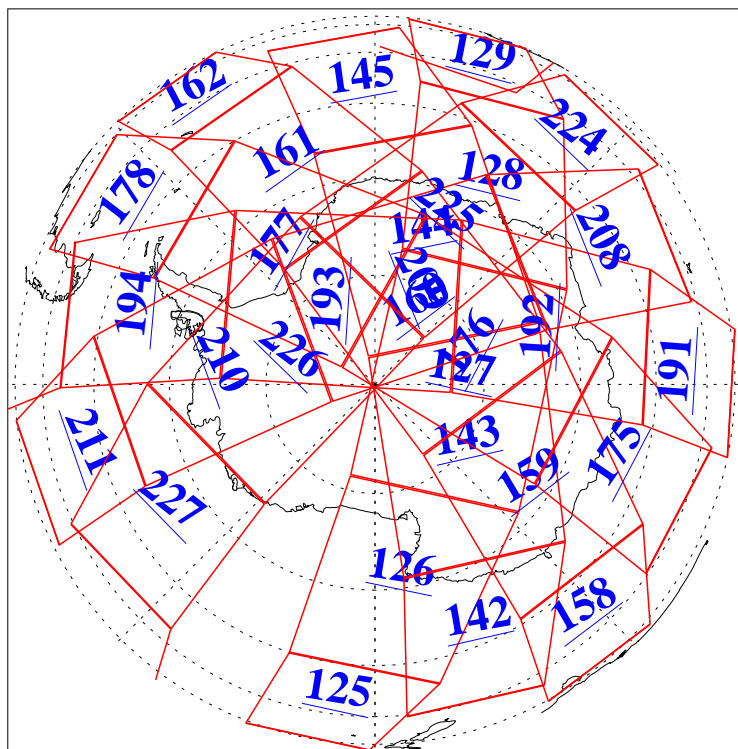

L1B Availability  
AMSU Granules: 240  
HSB Granules: 0  
AIRS Granules: 240

27 Oct 2008  
DoY 301  
Aqua Day 2368  
Granules: 1 to 120

Granules: 121 to 240

Legend: AMSU Available, HSB Available, AIRS Available

L1B Availability  
AMSU Granules: 240  
HSB Granules: 0  
AIRS Granules: 240

27 Oct 2008  
DoY 301  
Aqua Day 2368

Ascending Granules

Descending Granules

Legend: AMSU Available, HSB Available, AIRS Available

L1B Availability  
 AMSU Granules: 240  
 HSB Granules: 0  
 AIRS Granules: 240

27 Oct 2008  
 DoY 301  
 Aqua Day 2368

Northern Hemisphere Granules

Southern Hemisphere Granules

Legend: AMSU Available, HSB Available, AIRS Available