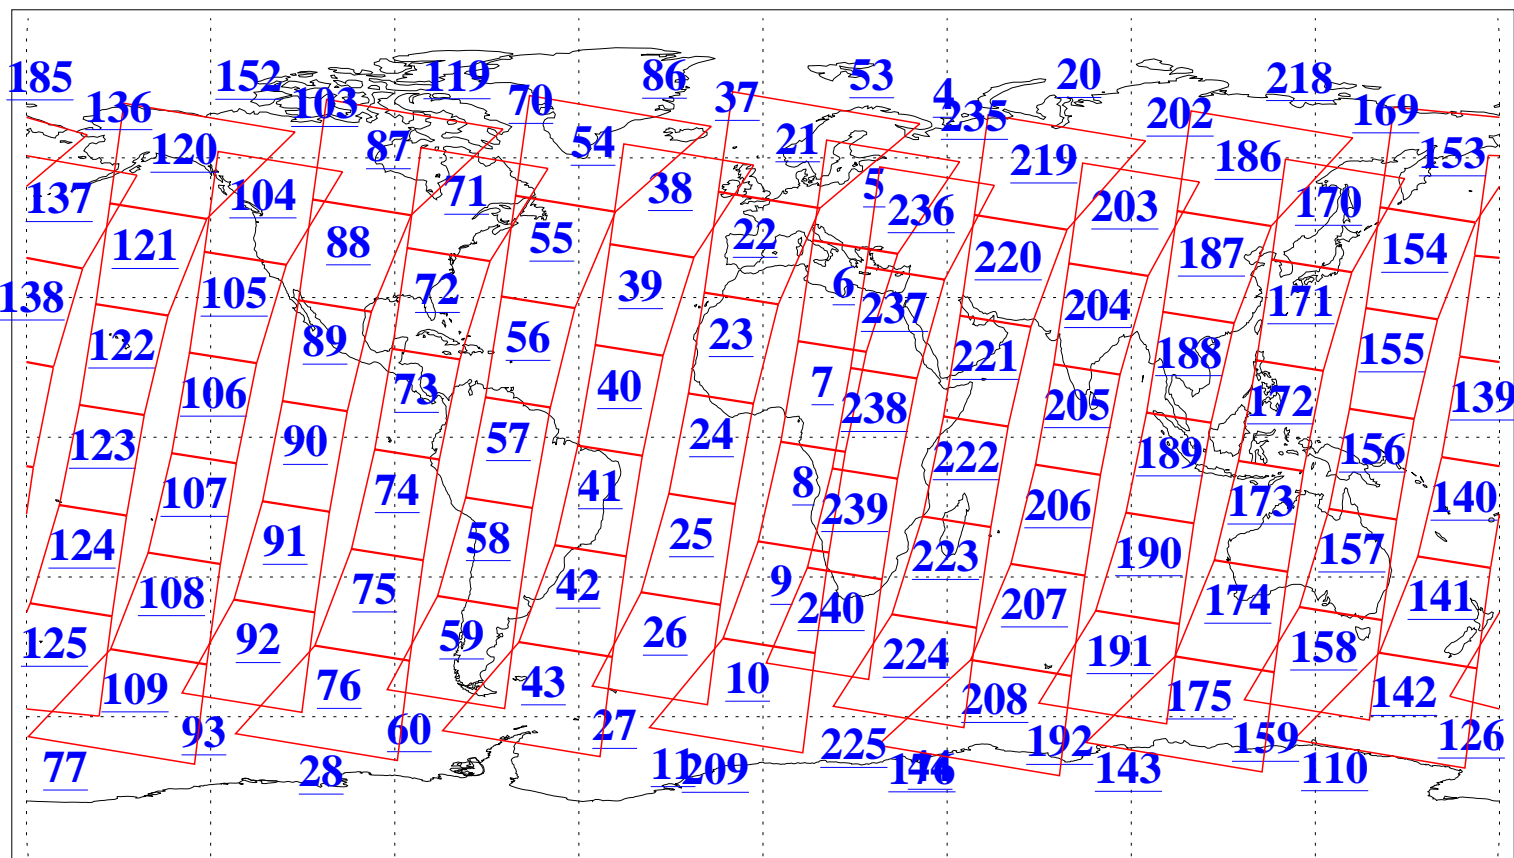

L1B Availability  
AMSU Granules: 240  
HSB Granules: 0  
AIRS Granules: 240

27 Oct 2008  
DoY 301  
Aqua Day 2368  
Granules: 1 to 120

Granules: 121 to 240

Legend: AMSU Available, HSB Available, AIRS Available

L1B Availability  
AMSU Granules: 240  
HSB Granules: 0  
AIRS Granules: 240

27 Oct 2008  
DoY 301  
Aqua Day 2368

Ascending Granules

Descending Granules

Legend: AMSU Available, HSB Available, AIRS Available

L1B Availability  
 AMSU Granules: 240  
 HSB Granules: 0  
 AIRS Granules: 240

27 Oct 2008  
 DoY 301  
 Aqua Day 2368

Northern Hemisphere Granules

Southern Hemisphere Granules

Legend: AMSU Available, HSB Available, AIRS Available