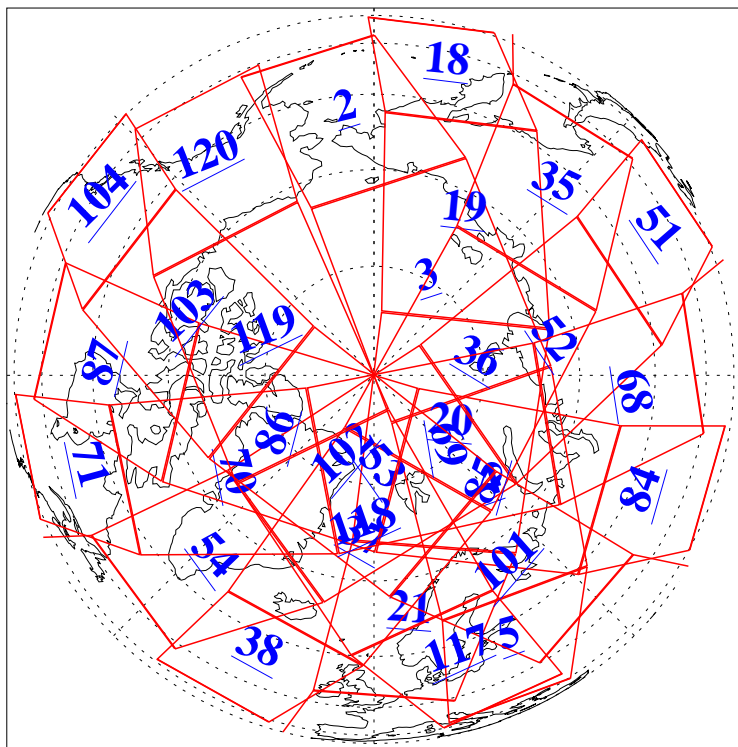

L1B Availability  
AMSU Granules: 240  
HSB Granules: 0  
AIRS Granules: 240

27 Oct 2008  
DoY 301  
Aqua Day 2368  
Granules: 1 to 120

Granules: 121 to 240

Legend: AMSU Available, HSB Available, AIRS Available

L1B Availability  
AMSU Granules: 240  
HSB Granules: 0  
AIRS Granules: 240

27 Oct 2008  
DoY 301  
Aqua Day 2368

Ascending Granules

Descending Granules

Legend: AMSU Available, HSB Available, AIRS Available

L1B Availability  
 AMSU Granules: 240  
 HSB Granules: 0  
 AIRS Granules: 240

27 Oct 2008  
 DoY 301  
 Aqua Day 2368

Northern Hemisphere Granules

Southern Hemisphere Granules

Legend: AMSU Available, HSB Available, AIRS Available