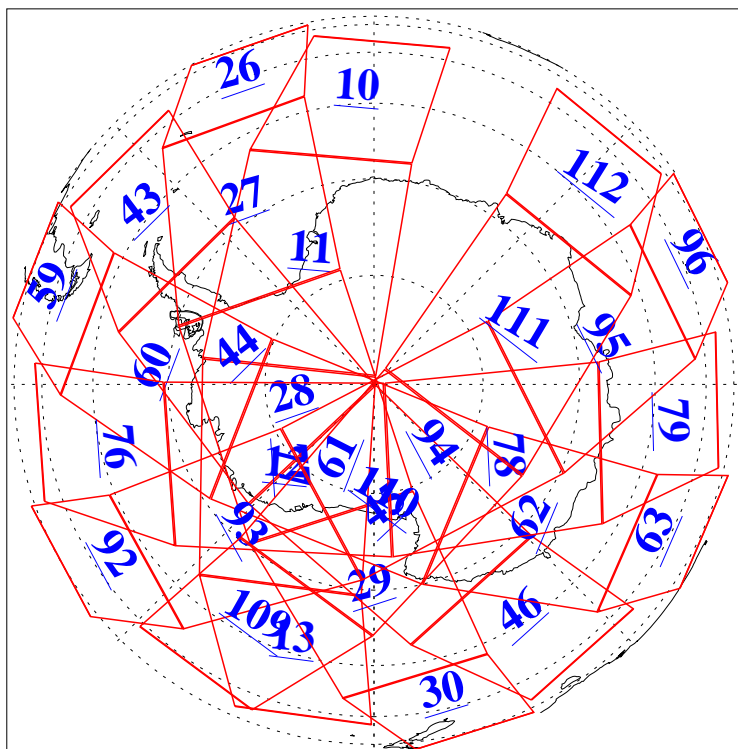

L1B Availability  
AMSU Granules: 240  
HSB Granules: 0  
AIRS Granules: 240

27 Oct 2008  
DoY 301  
Aqua Day 2368  
Granules: 1 to 120

Granules: 121 to 240

Legend: AMSU Available, HSB Available, AIRS Available

L1B Availability  
AMSU Granules: 240  
HSB Granules: 0  
AIRS Granules: 240

27 Oct 2008  
DoY 301  
Aqua Day 2368

Ascending Granules

Descending Granules

Legend: AMSU Available, HSB Available, AIRS Available

L1B Availability  
 AMSU Granules: 240  
 HSB Granules: 0  
 AIRS Granules: 240

27 Oct 2008  
 DoY 301  
 Aqua Day 2368

Northern Hemisphere Granules

Southern Hemisphere Granules

Legend: AMSU Available, HSB Available, AIRS Available