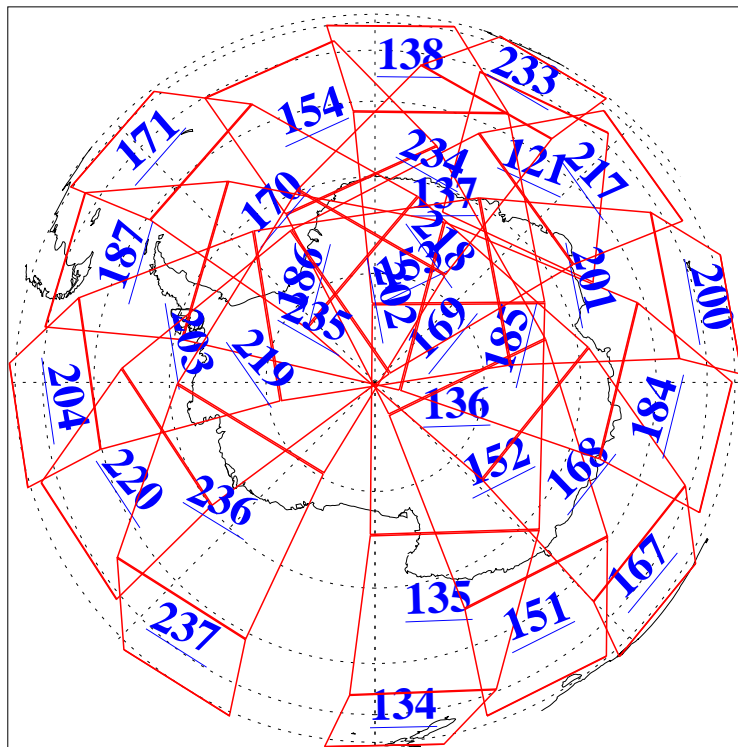

L1B Availability
AMSU Granules: 240
HSB Granules: 0
AIRS Granules: 240

26 Oct 2008
DoY 300
Aqua Day 2367
Granules: 1 to 120

Granules: 121 to 240

Legend: AMSU Available, HSB Available, AIRS Available

L1B Availability
AMSU Granules: 240
HSB Granules: 0
AIRS Granules: 240

26 Oct 2008
DoY 300
Aqua Day 2367
Ascending Granules

Descending Granules

Legend: AMSU Available, HSB Available, AIRS Available

L1B Availability
 AMSU Granules: 240
 HSB Granules: 0
 AIRS Granules: 240

26 Oct 2008
 DoY 300
 Aqua Day 2367

Northern Hemisphere Granules

Southern Hemisphere Granules

Legend: AMSU Available, HSB Available, AIRS Available