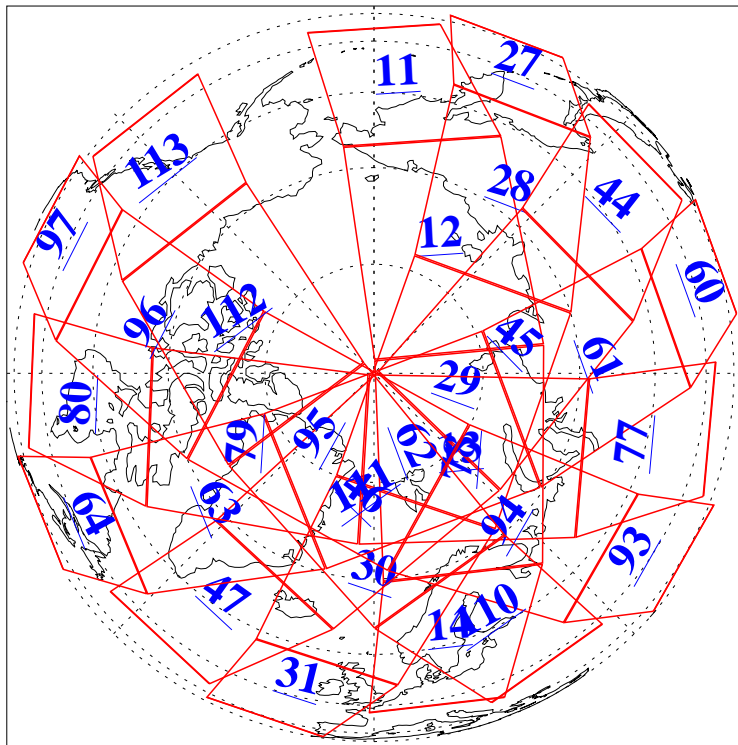

L1B Availability
AMSU Granules: 240
HSB Granules: 0
AIRS Granules: 240

26 Oct 2008
DoY 300
Aqua Day 2367
Granules: 1 to 120

Granules: 121 to 240

Legend: AMSU Available, HSB Available, AIRS Available

L1B Availability
AMSU Granules: 240
HSB Granules: 0
AIRS Granules: 240

26 Oct 2008
DoY 300
Aqua Day 2367
Ascending Granules

Descending Granules

Legend: AMSU Available, HSB Available, AIRS Available

L1B Availability
 AMSU Granules: 240
 HSB Granules: 0
 AIRS Granules: 240

26 Oct 2008
 DoY 300
 Aqua Day 2367

Northern Hemisphere Granules

Southern Hemisphere Granules

Legend: AMSU Available, HSB Available, AIRS Available