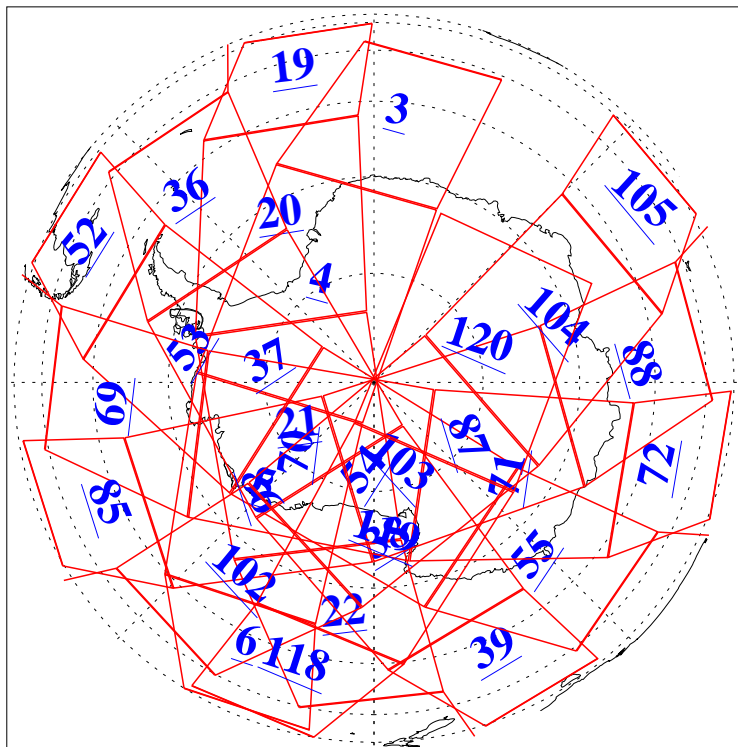

L1B Availability
AMSU Granules: 240
HSB Granules: 0
AIRS Granules: 240

26 Oct 2008
DoY 300
Aqua Day 2367
Granules: 1 to 120

Granules: 121 to 240

Legend: AMSU Available, HSB Available, AIRS Available

L1B Availability
AMSU Granules: 240
HSB Granules: 0
AIRS Granules: 240

26 Oct 2008
DoY 300
Aqua Day 2367
Ascending Granules

Descending Granules

Legend: AMSU Available, HSB Available, AIRS Available

L1B Availability
 AMSU Granules: 240
 HSB Granules: 0
 AIRS Granules: 240

26 Oct 2008
 DoY 300
 Aqua Day 2367

Northern Hemisphere Granules

Southern Hemisphere Granules

Legend: AMSU Available, HSB Available, AIRS Available