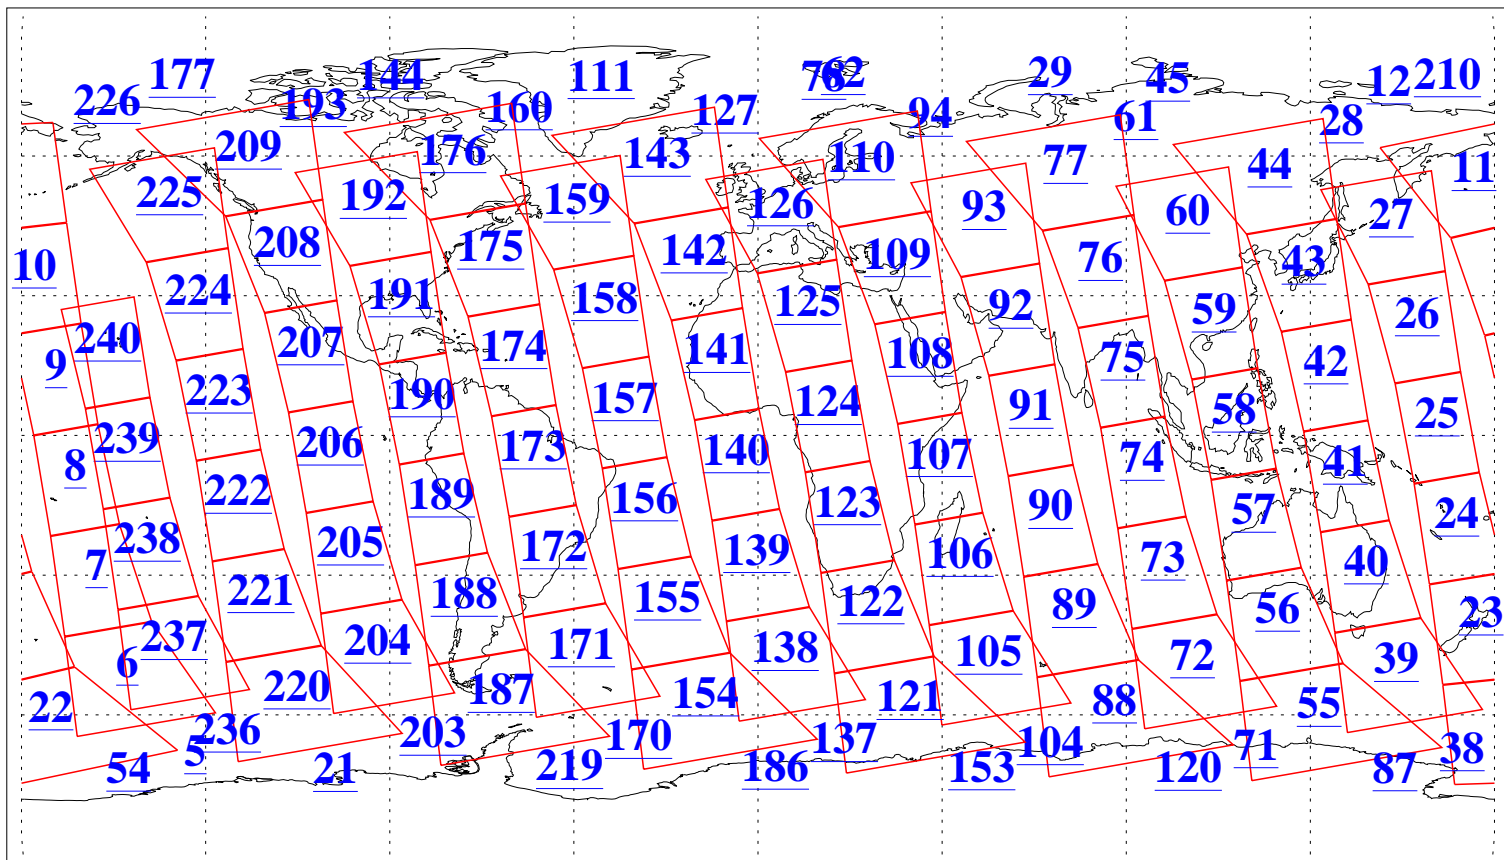

L1B Availability
AMSU Granules: 240
HSB Granules: 0
AIRS Granules: 240

26 Oct 2008
DoY 300
Aqua Day 2367
Granules: 1 to 120

Granules: 121 to 240

Legend: AMSU Available, HSB Available, AIRS Available

L1B Availability
AMSU Granules: 240
HSB Granules: 0
AIRS Granules: 240

26 Oct 2008
DoY 300
Aqua Day 2367
Ascending Granules

Descending Granules

Legend: AMSU Available, HSB Available, AIRS Available

L1B Availability
 AMSU Granules: 240
 HSB Granules: 0
 AIRS Granules: 240

26 Oct 2008
 DoY 300
 Aqua Day 2367

Northern Hemisphere Granules

Southern Hemisphere Granules

Legend: AMSU Available, HSB Available, AIRS Available