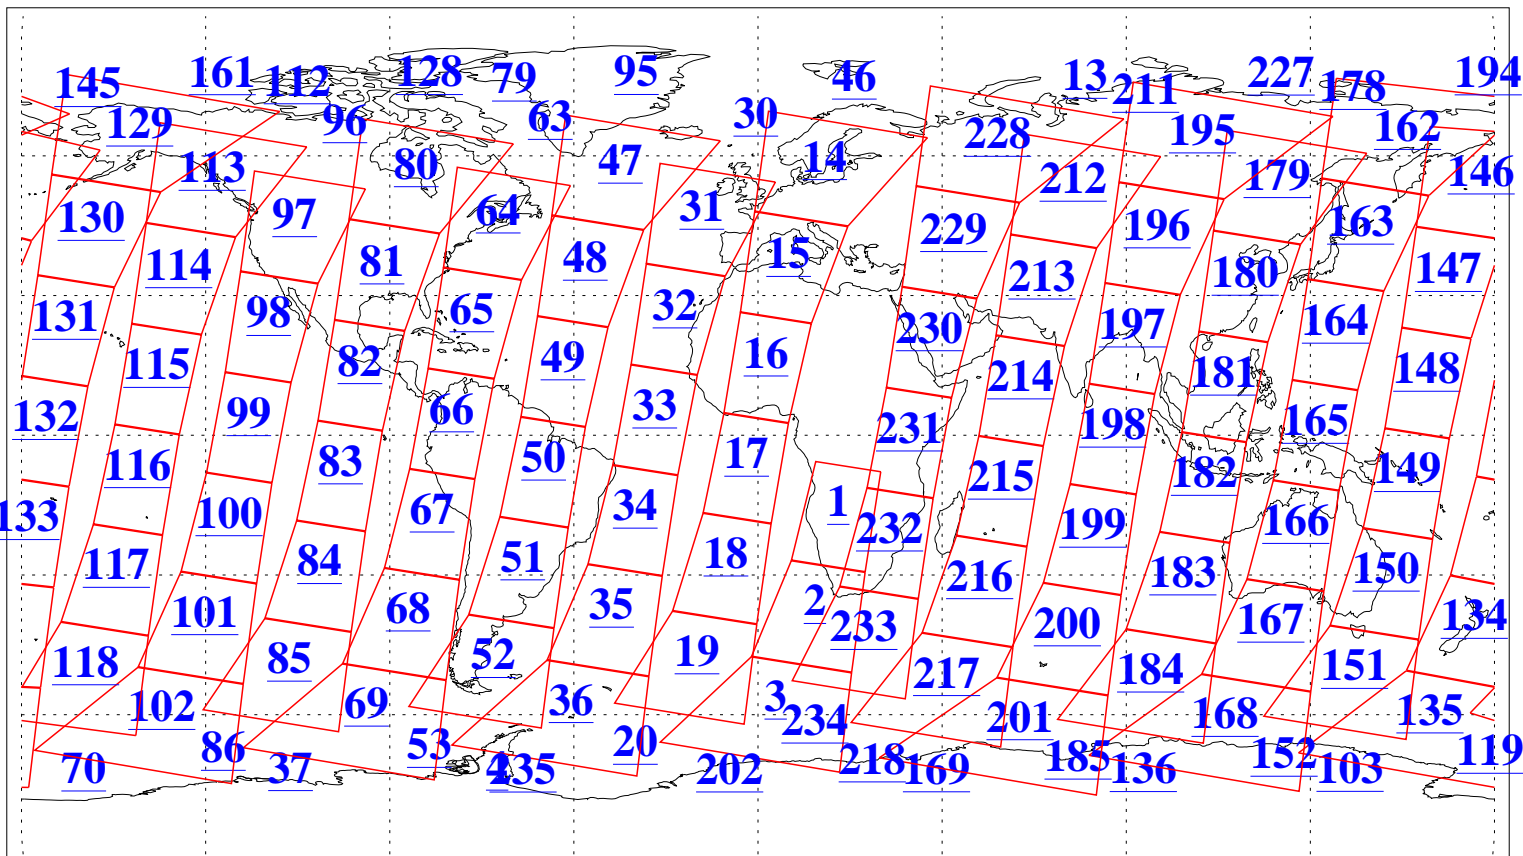

L1B Availability
AMSU Granules: 240
HSB Granules: 0
AIRS Granules: 240

26 Oct 2008
DoY 300
Aqua Day 2367
Granules: 1 to 120

Granules: 121 to 240

Legend: AMSU Available, HSB Available, AIRS Available

L1B Availability
AMSU Granules: 240
HSB Granules: 0
AIRS Granules: 240

26 Oct 2008
DoY 300
Aqua Day 2367
Ascending Granules

Descending Granules

Legend: AMSU Available, HSB Available, AIRS Available

L1B Availability
 AMSU Granules: 240
 HSB Granules: 0
 AIRS Granules: 240

26 Oct 2008
 DoY 300
 Aqua Day 2367

Northern Hemisphere Granules

Southern Hemisphere Granules

Legend: AMSU Available, HSB Available, AIRS Available