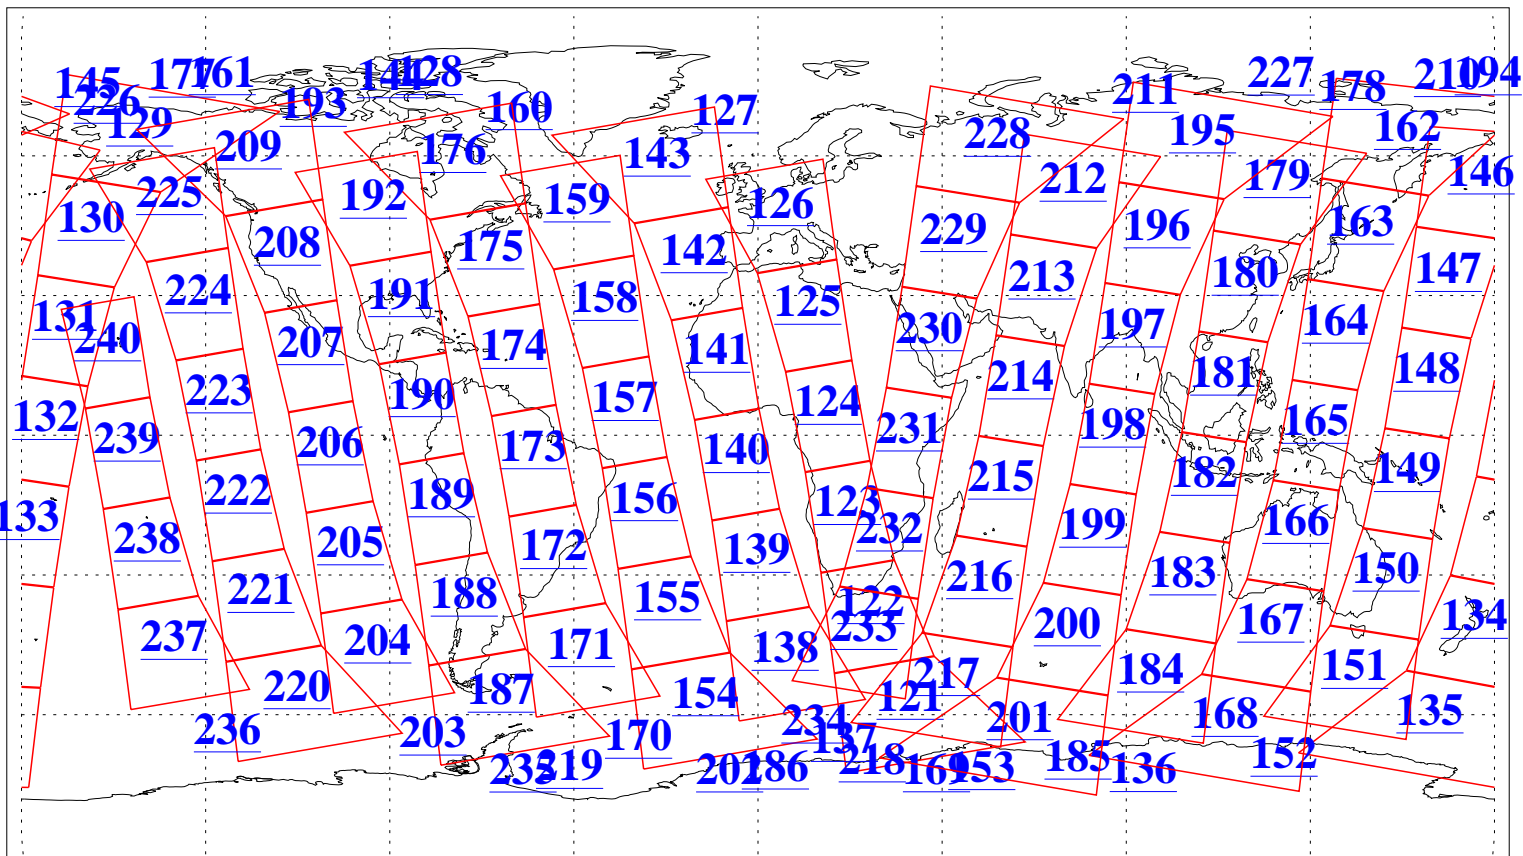

L1B Availability
AMSU Granules: 240
HSB Granules: 0
AIRS Granules: 240

26 Oct 2008
DoY 300
Aqua Day 2367
Granules: 1 to 120

Granules: 121 to 240

Legend: AMSU Available, HSB Available, AIRS Available

L1B Availability
AMSU Granules: 240
HSB Granules: 0
AIRS Granules: 240

26 Oct 2008
DoY 300
Aqua Day 2367
Ascending Granules

Descending Granules

Legend: AMSU Available, HSB Available, AIRS Available

L1B Availability
 AMSU Granules: 240
 HSB Granules: 0
 AIRS Granules: 240

26 Oct 2008
 DoY 300
 Aqua Day 2367

Northern Hemisphere Granules

Southern Hemisphere Granules

Legend: AMSU Available, HSB Available, AIRS Available