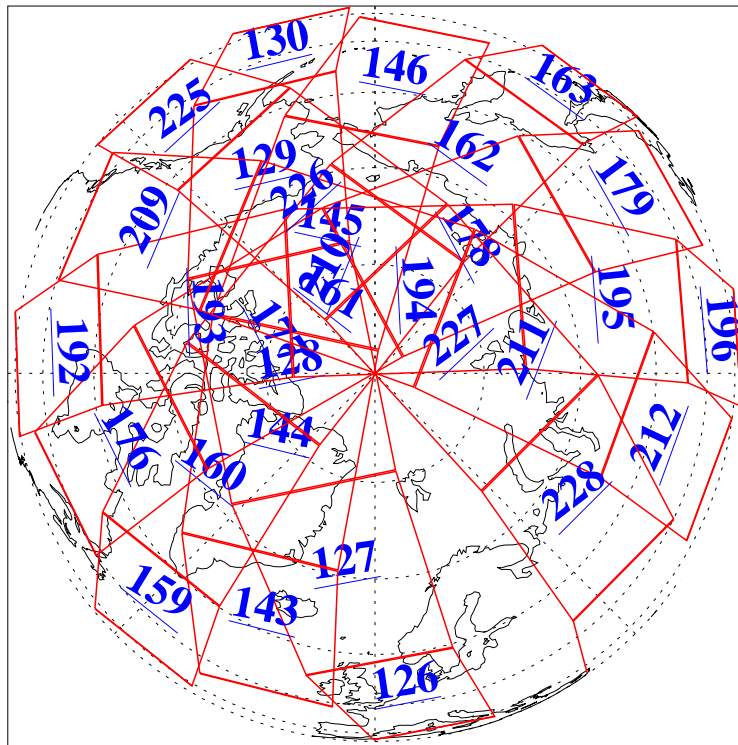

L1B Availability
AMSU Granules: 240
HSB Granules: 0
AIRS Granules: 240

26 Oct 2008
DoY 300
Aqua Day 2367
Granules: 1 to 120

Granules: 121 to 240

Legend: AMSU Available, HSB Available, AIRS Available

L1B Availability
AMSU Granules: 240
HSB Granules: 0
AIRS Granules: 240

26 Oct 2008
DoY 300
Aqua Day 2367
Ascending Granules

Descending Granules

Legend: AMSU Available, HSB Available, AIRS Available

L1B Availability
 AMSU Granules: 240
 HSB Granules: 0
 AIRS Granules: 240

26 Oct 2008
 DoY 300
 Aqua Day 2367

Northern Hemisphere Granules

Southern Hemisphere Granules

Legend: AMSU Available, HSB Available, AIRS Available