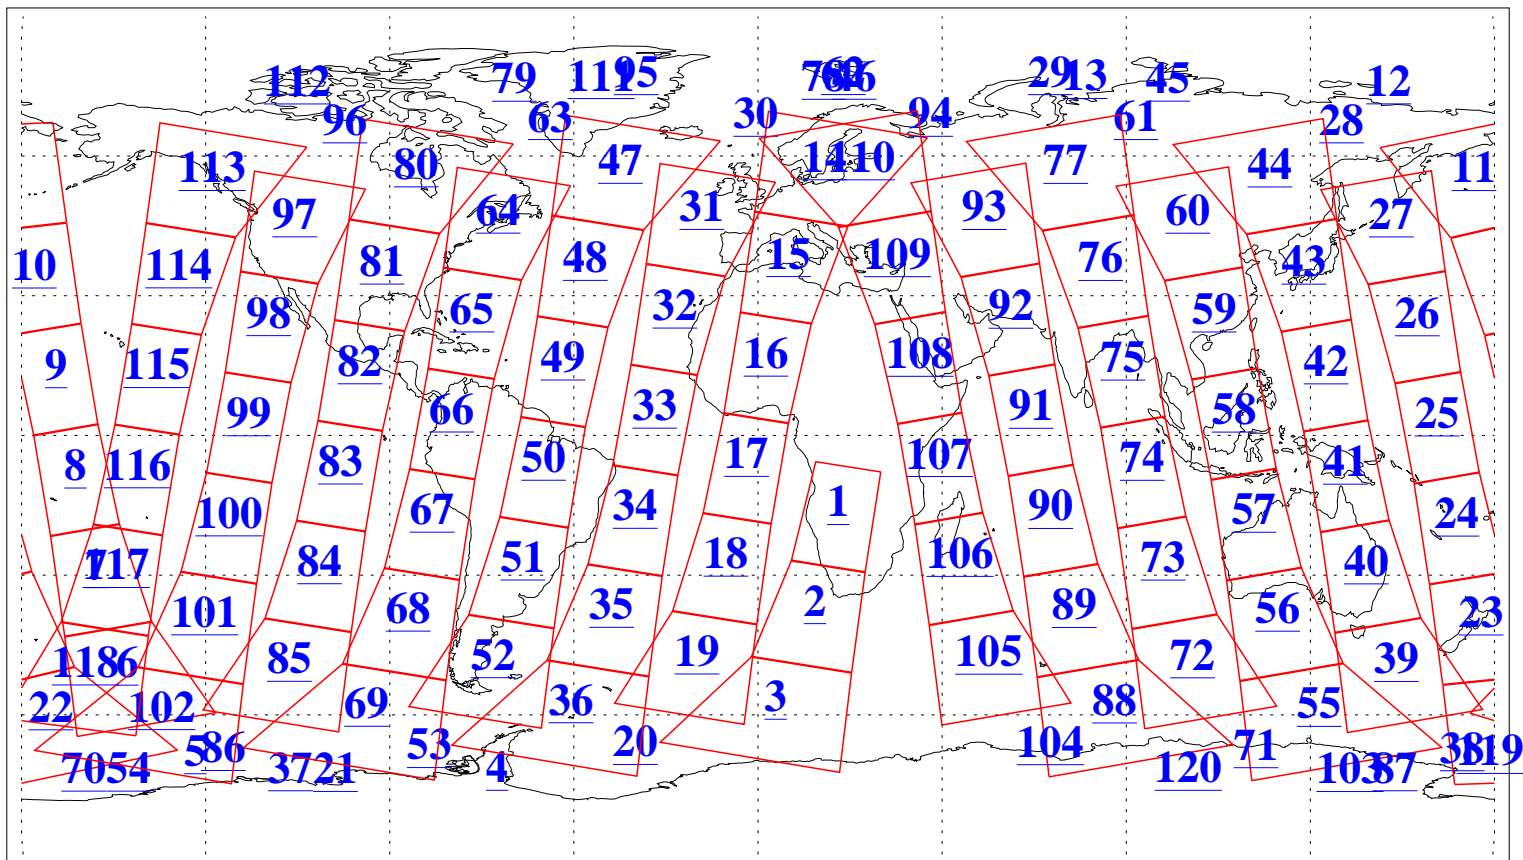

L1B Availability
AMSU Granules: 240
HSB Granules: 0
AIRS Granules: 240

26 Oct 2008
DoY 300
Aqua Day 2367
Granules: 1 to 120

Granules: 121 to 240

Legend: AMSU Available, HSB Available, AIRS Available

L1B Availability
AMSU Granules: 240
HSB Granules: 0
AIRS Granules: 240

26 Oct 2008
DoY 300
Aqua Day 2367
Ascending Granules

Descending Granules

Legend: AMSU Available, HSB Available, AIRS Available

L1B Availability
 AMSU Granules: 240
 HSB Granules: 0
 AIRS Granules: 240

26 Oct 2008
 DoY 300
 Aqua Day 2367

Northern Hemisphere Granules

Southern Hemisphere Granules

Legend: AMSU Available, HSB Available, AIRS Available