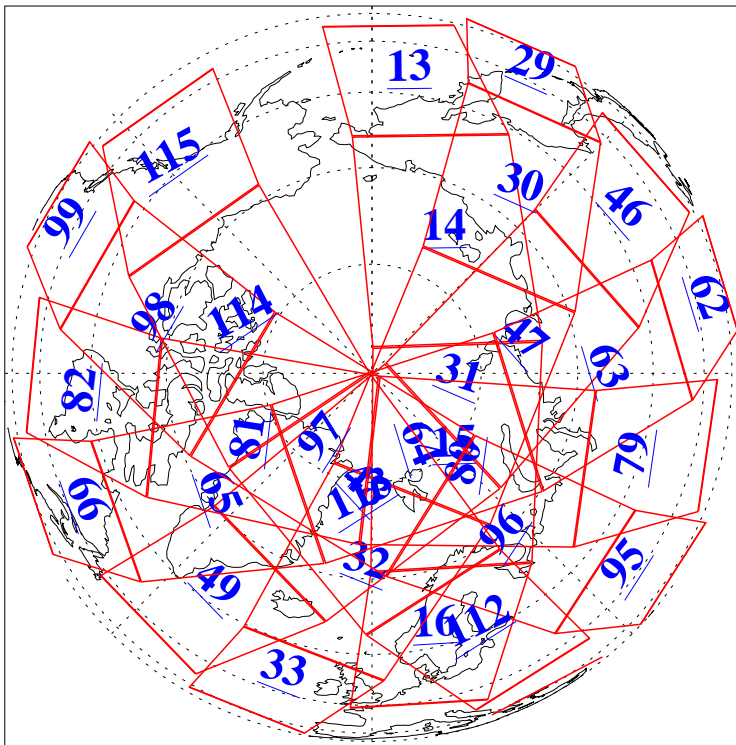

L1B Availability
AMSU Granules: 240
HSB Granules: 0
AIRS Granules: 240

24 Oct 2008
DoY 298
Aqua Day 2365
Granules: 1 to 120

Granules: 121 to 240

Legend: AMSU Available, HSB Available, AIRS Available

L1B Availability
AMSU Granules: 240
HSB Granules: 0
AIRS Granules: 240

24 Oct 2008
DoY 298
Aqua Day 2365
Ascending Granules

Descending Granules

Legend: AMSU Available, HSB Available, AIRS Available

L1B Availability
AMSU Granules: 240
HSB Granules: 0
AIRS Granules: 240

24 Oct 2008
DoY 298
Aqua Day 2365

Northern Hemisphere Granules

Southern Hemisphere Granules

Legend: AMSU Available, HSB Available, AIRS Available