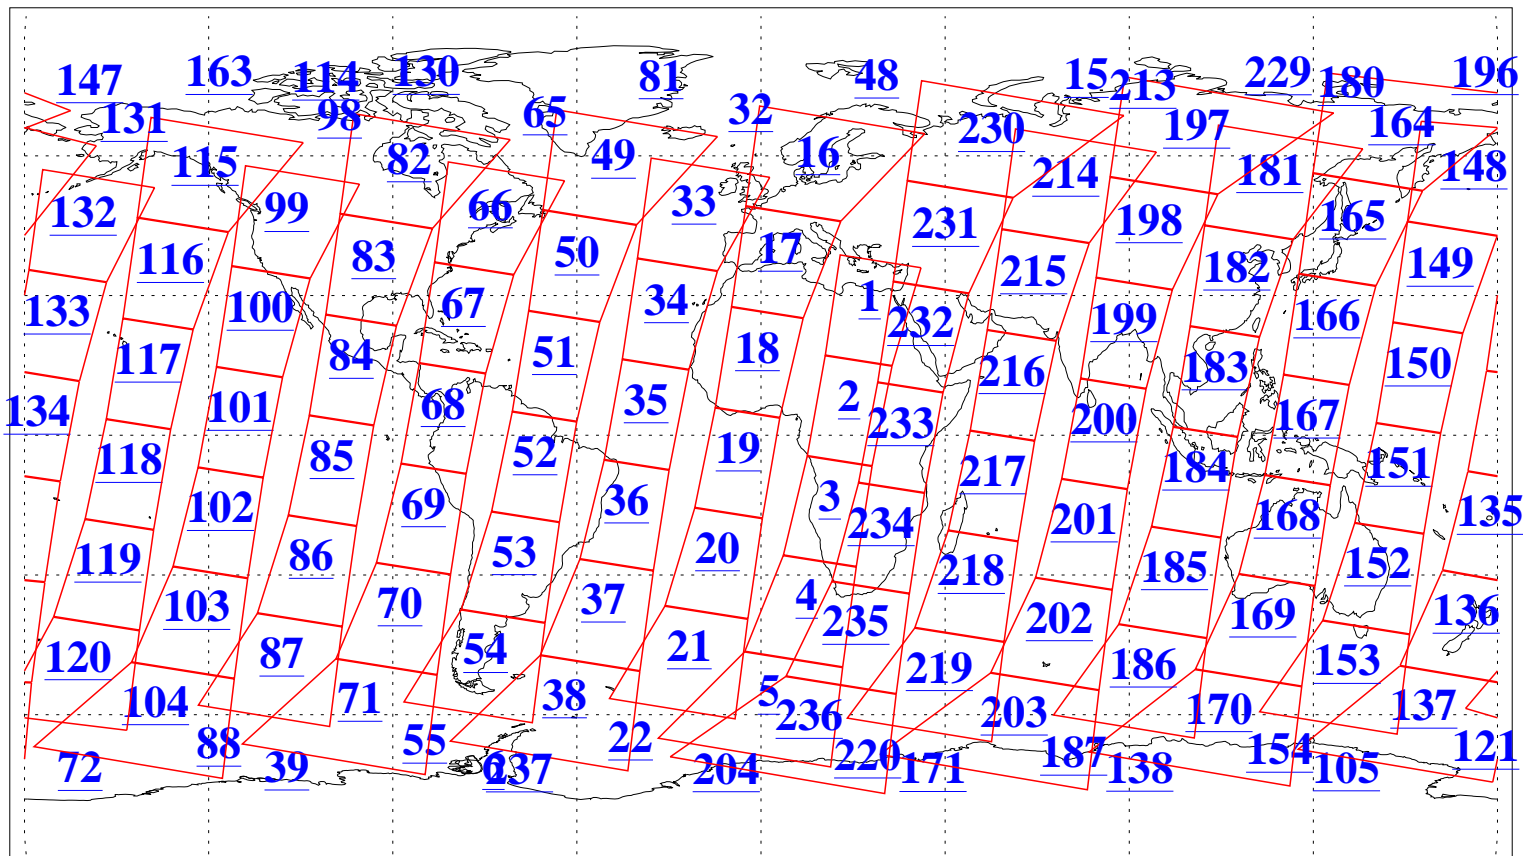

L1B Availability
AMSU Granules: 240
HSB Granules: 0
AIRS Granules: 240

24 Oct 2008
DoY 298
Aqua Day 2365
Granules: 1 to 120

Granules: 121 to 240

Legend: AMSU Available, HSB Available, AIRS Available

L1B Availability
AMSU Granules: 240
HSB Granules: 0
AIRS Granules: 240

24 Oct 2008
DoY 298
Aqua Day 2365
Ascending Granules

Descending Granules

Legend: AMSU Available, HSB Available, AIRS Available

L1B Availability
AMSU Granules: 240
HSB Granules: 0
AIRS Granules: 240

24 Oct 2008
DoY 298
Aqua Day 2365

Northern Hemisphere Granules

Southern Hemisphere Granules

Legend: AMSU Available, HSB Available, AIRS Available