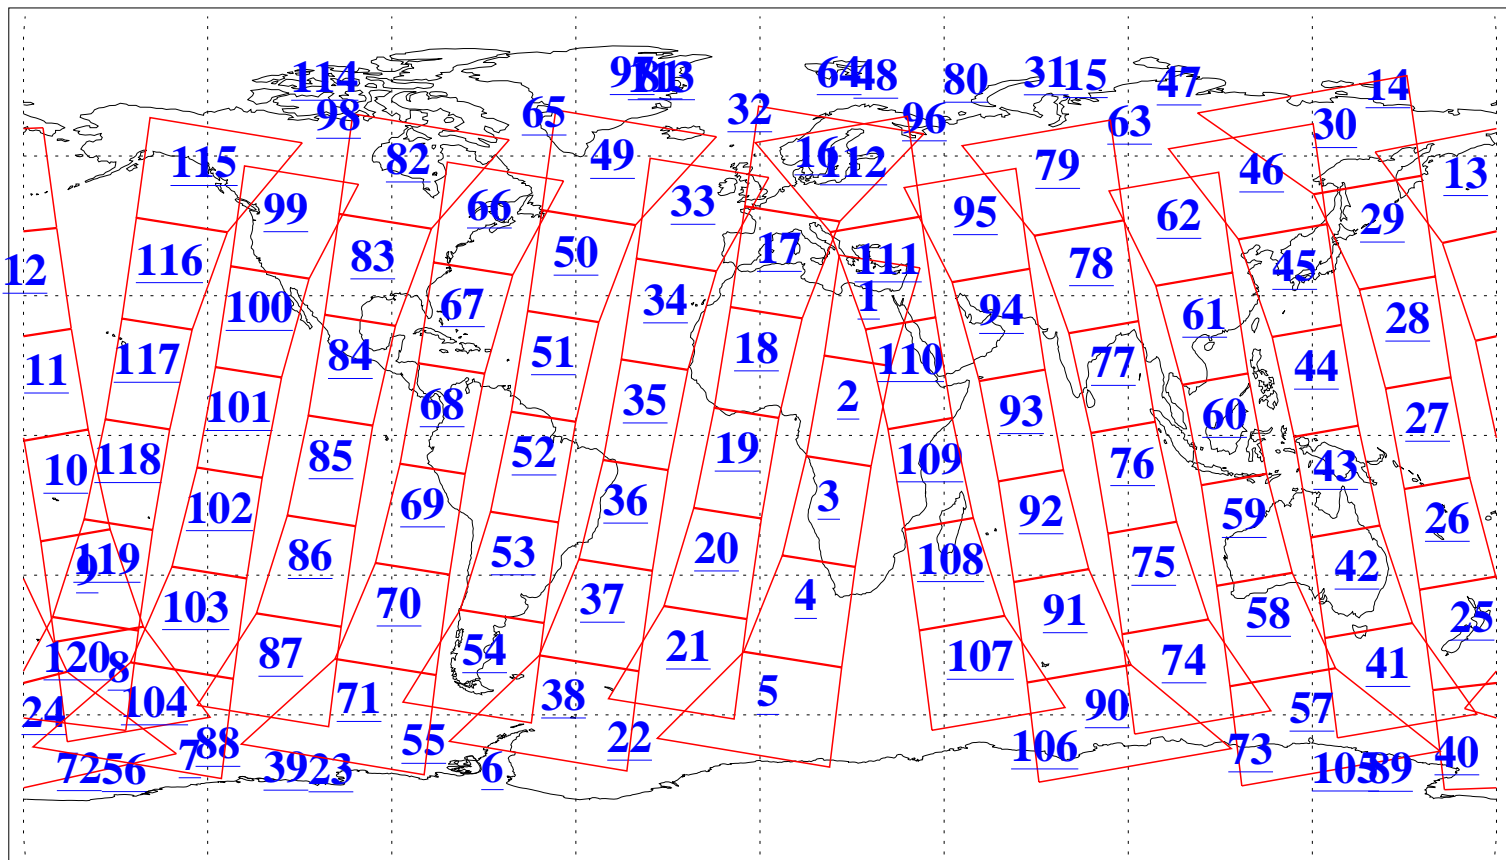

L1B Availability
AMSU Granules: 240
HSB Granules: 0
AIRS Granules: 240

24 Oct 2008
DoY 298
Aqua Day 2365
Granules: 1 to 120

Granules: 121 to 240

Legend: AMSU Available, HSB Available, AIRS Available

L1B Availability
AMSU Granules: 240
HSB Granules: 0
AIRS Granules: 240

24 Oct 2008
DoY 298
Aqua Day 2365
Ascending Granules

Descending Granules

Legend: AMSU Available, HSB Available, AIRS Available

L1B Availability
AMSU Granules: 240
HSB Granules: 0
AIRS Granules: 240

24 Oct 2008
DoY 298
Aqua Day 2365

Northern Hemisphere Granules

Southern Hemisphere Granules

Legend: AMSU Available, HSB Available, AIRS Available