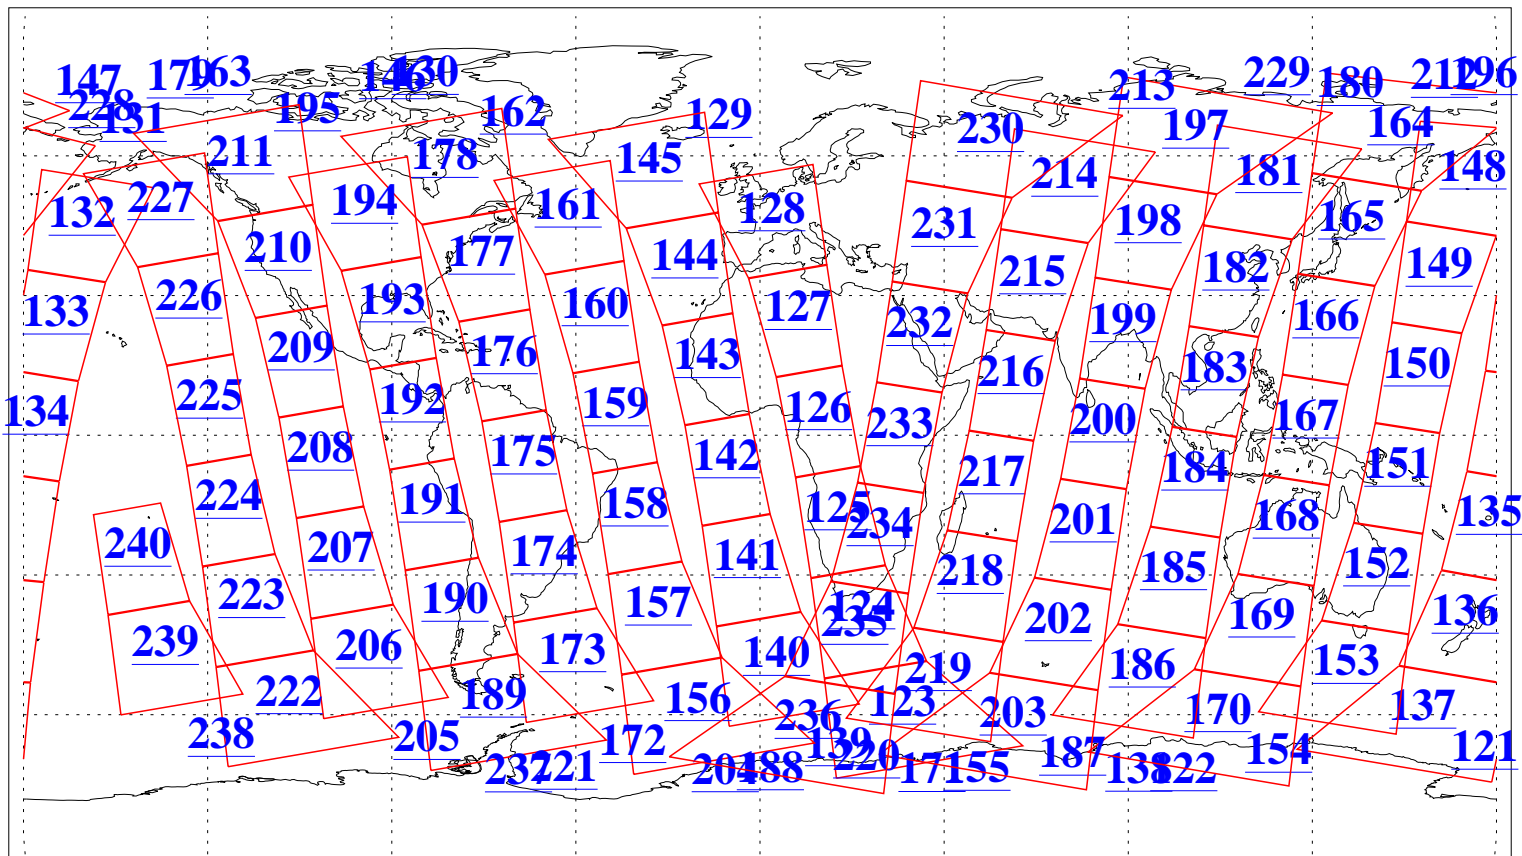

L1B Availability
AMSU Granules: 240
HSB Granules: 0
AIRS Granules: 240

24 Oct 2008
DoY 298
Aqua Day 2365
Granules: 1 to 120

Granules: 121 to 240

Legend: AMSU Available, HSB Available, AIRS Available

L1B Availability
AMSU Granules: 240
HSB Granules: 0
AIRS Granules: 240

24 Oct 2008
DoY 298
Aqua Day 2365
Ascending Granules

Descending Granules

Legend: AMSU Available, HSB Available, AIRS Available

L1B Availability
AMSU Granules: 240
HSB Granules: 0
AIRS Granules: 240

24 Oct 2008
DoY 298
Aqua Day 2365

Northern Hemisphere Granules

Southern Hemisphere Granules

Legend: AMSU Available, HSB Available, AIRS Available