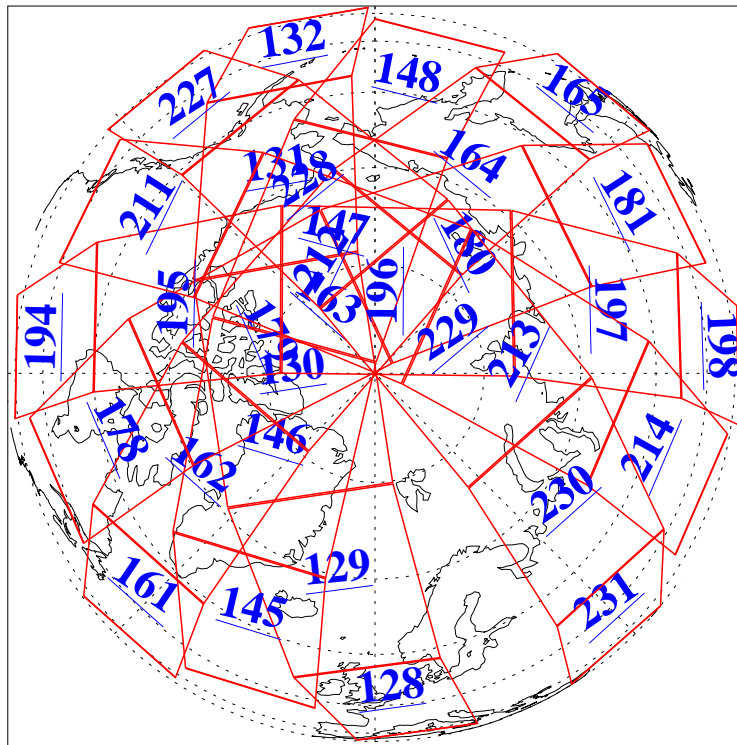

L1B Availability
AMSU Granules: 240
HSB Granules: 0
AIRS Granules: 240

24 Oct 2008
DoY 298
Aqua Day 2365
Granules: 1 to 120

Granules: 121 to 240

Legend: AMSU Available, HSB Available, AIRS Available

L1B Availability
AMSU Granules: 240
HSB Granules: 0
AIRS Granules: 240

24 Oct 2008
DoY 298
Aqua Day 2365
Ascending Granules

Descending Granules

Legend: AMSU Available, HSB Available, AIRS Available

L1B Availability
AMSU Granules: 240
HSB Granules: 0
AIRS Granules: 240

24 Oct 2008
DoY 298
Aqua Day 2365

Northern Hemisphere Granules

Southern Hemisphere Granules

Legend: AMSU Available, HSB Available, AIRS Available