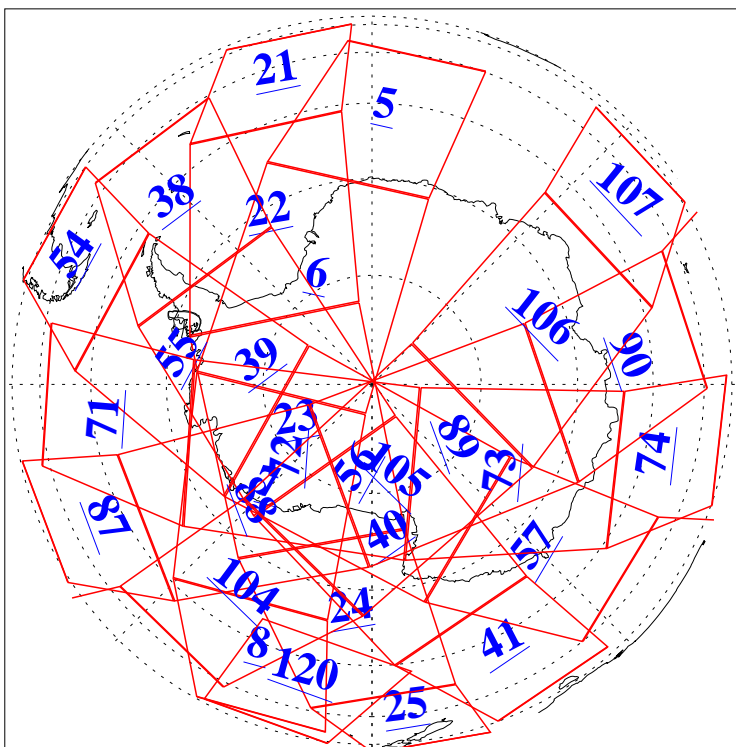

L1B Availability
AMSU Granules: 240
HSB Granules: 0
AIRS Granules: 240

24 Oct 2008
DoY 298
Aqua Day 2365
Granules: 1 to 120

Granules: 121 to 240

Legend: AMSU Available, HSB Available, AIRS Available

L1B Availability
AMSU Granules: 240
HSB Granules: 0
AIRS Granules: 240

24 Oct 2008
DoY 298
Aqua Day 2365
Ascending Granules

Descending Granules

Legend: AMSU Available, HSB Available, AIRS Available

L1B Availability
AMSU Granules: 240
HSB Granules: 0
AIRS Granules: 240

24 Oct 2008
DoY 298
Aqua Day 2365

Northern Hemisphere Granules

Southern Hemisphere Granules

Legend: AMSU Available, HSB Available, AIRS Available