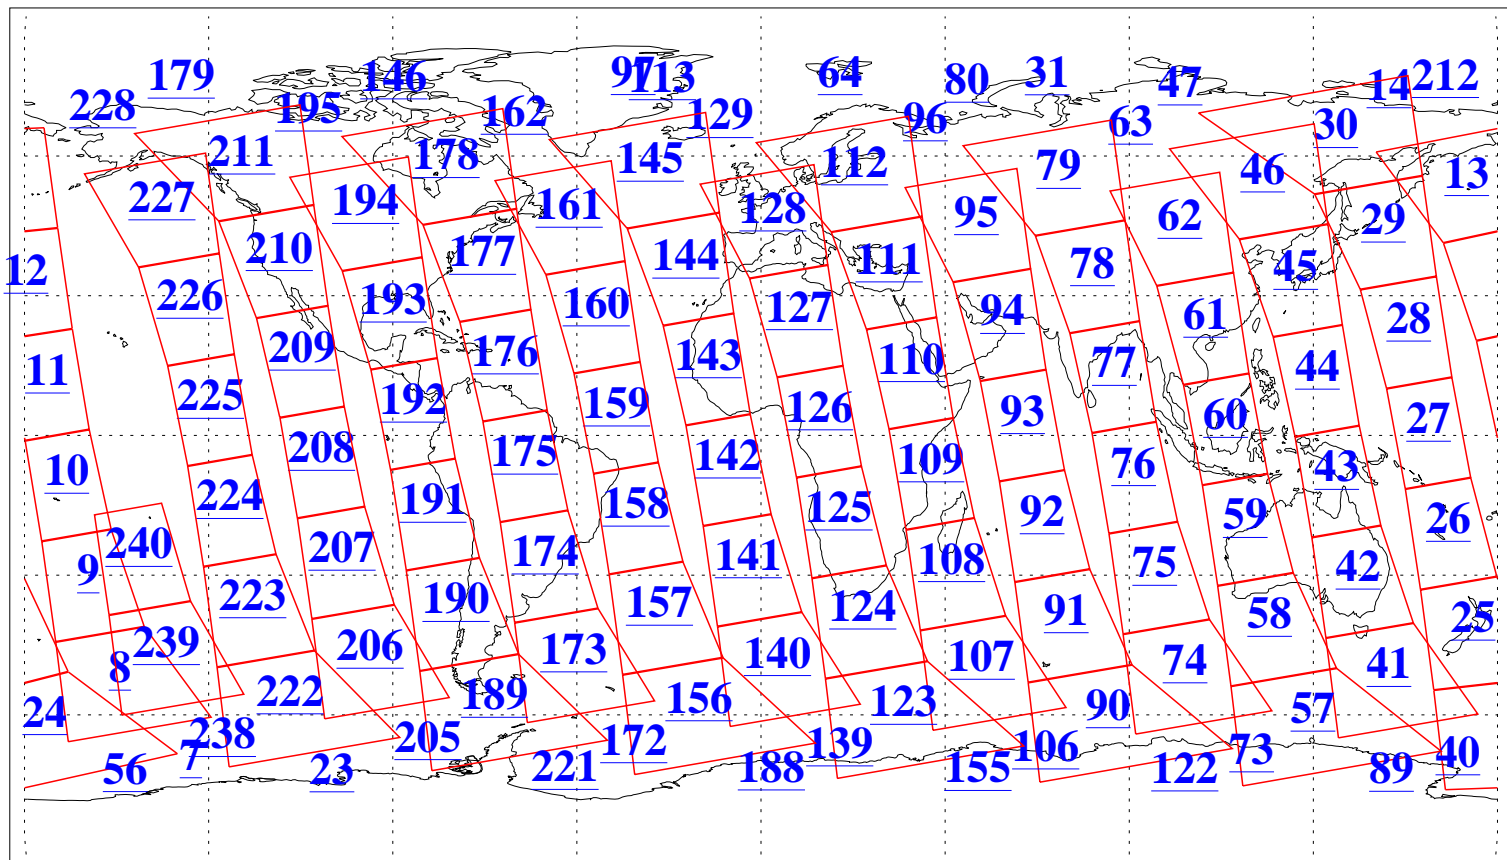

L1B Availability
AMSU Granules: 240
HSB Granules: 0
AIRS Granules: 240

24 Oct 2008
DoY 298
Aqua Day 2365
Granules: 1 to 120

Granules: 121 to 240

Legend: AMSU Available, HSB Available, AIRS Available

L1B Availability
AMSU Granules: 240
HSB Granules: 0
AIRS Granules: 240

24 Oct 2008
DoY 298
Aqua Day 2365
Ascending Granules

Descending Granules

Legend: AMSU Available, HSB Available, AIRS Available

L1B Availability
AMSU Granules: 240
HSB Granules: 0
AIRS Granules: 240

24 Oct 2008
DoY 298
Aqua Day 2365

Northern Hemisphere Granules

Southern Hemisphere Granules

Legend: AMSU Available, HSB Available, AIRS Available