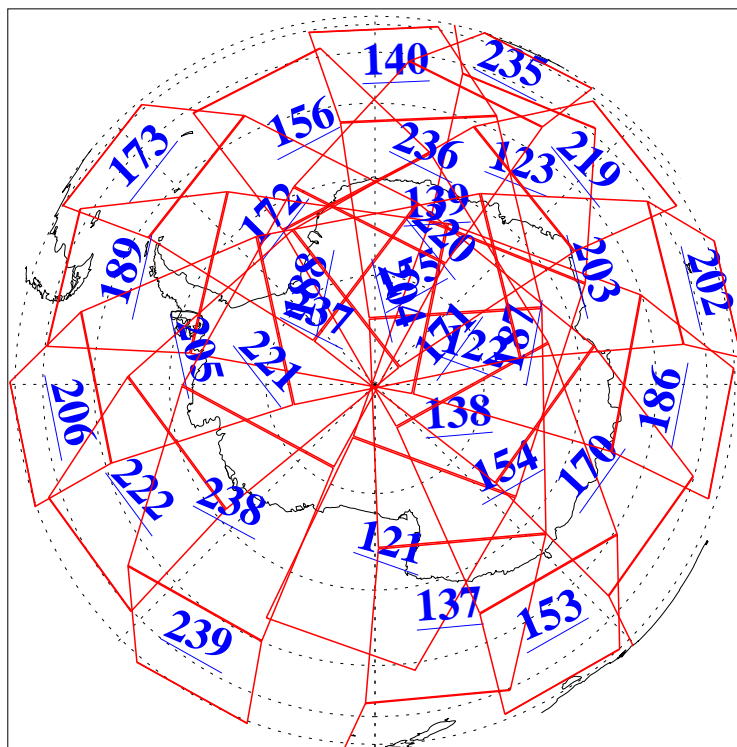

L1B Availability
AMSU Granules: 240
HSB Granules: 0
AIRS Granules: 240

24 Oct 2008
DoY 298
Aqua Day 2365
Granules: 1 to 120

Granules: 121 to 240

Legend: AMSU Available, HSB Available, AIRS Available

L1B Availability
AMSU Granules: 240
HSB Granules: 0
AIRS Granules: 240

24 Oct 2008
DoY 298
Aqua Day 2365
Ascending Granules

Descending Granules

Legend: AMSU Available, HSB Available, AIRS Available

L1B Availability
AMSU Granules: 240
HSB Granules: 0
AIRS Granules: 240

24 Oct 2008
DoY 298
Aqua Day 2365

Northern Hemisphere Granules

Southern Hemisphere Granules

Legend: AMSU Available, HSB Available, AIRS Available