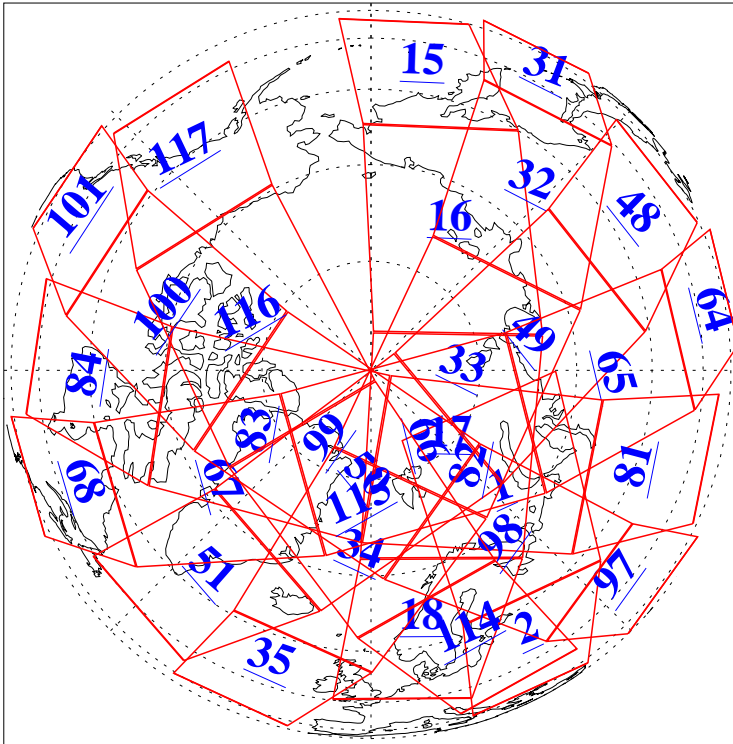

L1B Availability  
AMSU Granules: 240  
HSB Granules: 0  
AIRS Granules: 240

22 Oct 2008  
DoY 296  
Aqua Day 2363  
Granules: 1 to 120

Granules: 121 to 240

Legend: AMSU Available, HSB Available, AIRS Available

L1B Availability  
AMSU Granules: 240  
HSB Granules: 0  
AIRS Granules: 240

22 Oct 2008  
DoY 296  
Aqua Day 2363

Ascending Granules

Descending Granules

Legend: AMSU Available, HSB Available, AIRS Available

### Northern Hemisphere Granules