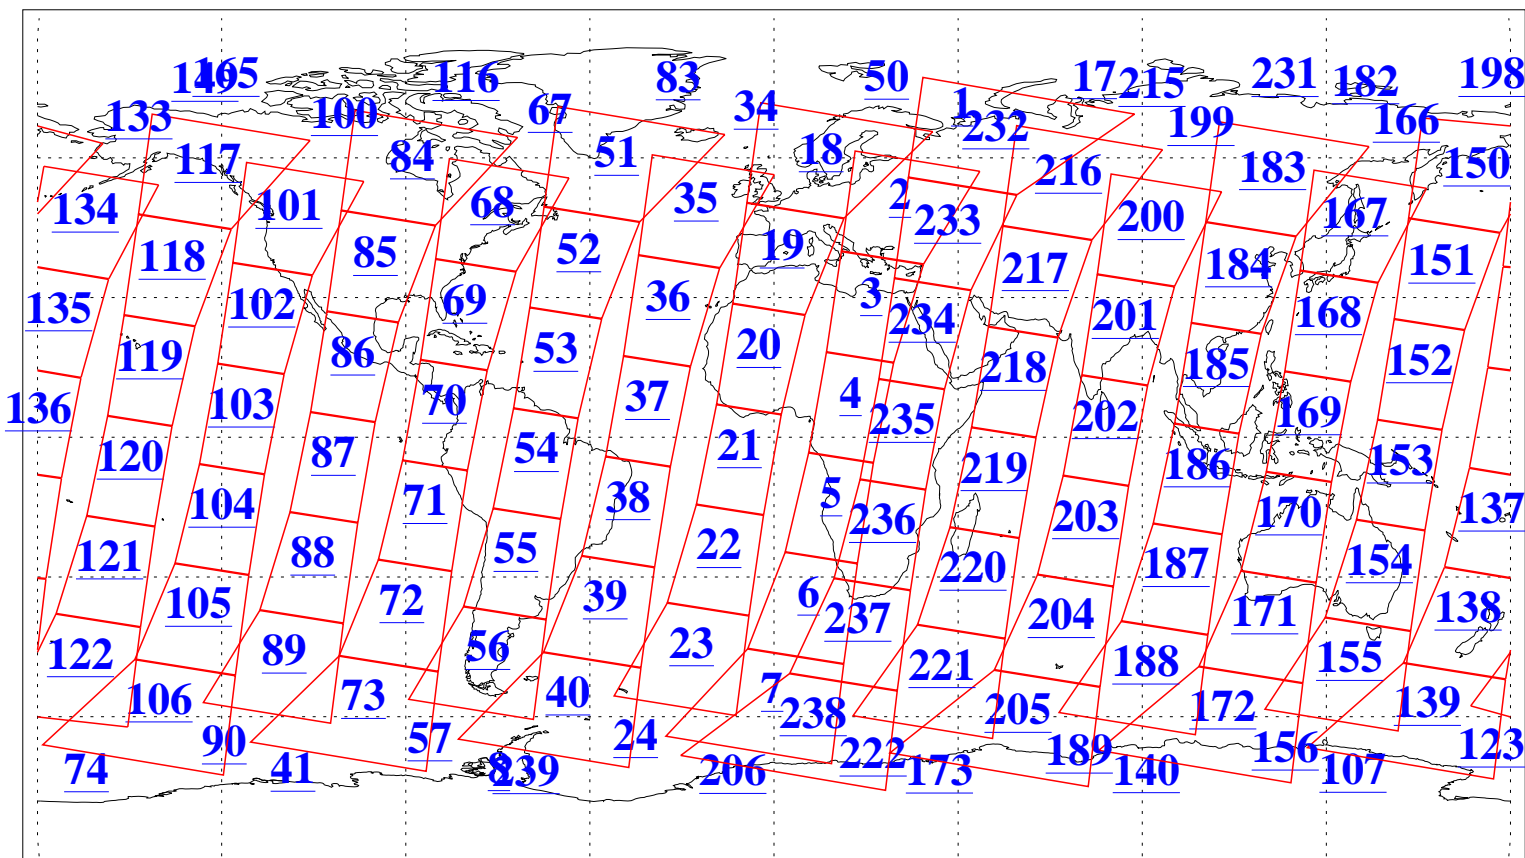

L1B Availability  
AMSU Granules: 240  
HSB Granules: 0  
AIRS Granules: 240

22 Oct 2008  
DoY 296  
Aqua Day 2363  
Granules: 1 to 120

Granules: 121 to 240

Legend: AMSU Available, HSB Available, AIRS Available

L1B Availability  
AMSU Granules: 240  
HSB Granules: 0  
AIRS Granules: 240

22 Oct 2008  
DoY 296  
Aqua Day 2363

Ascending Granules

Descending Granules

Legend: AMSU Available, HSB Available, AIRS Available