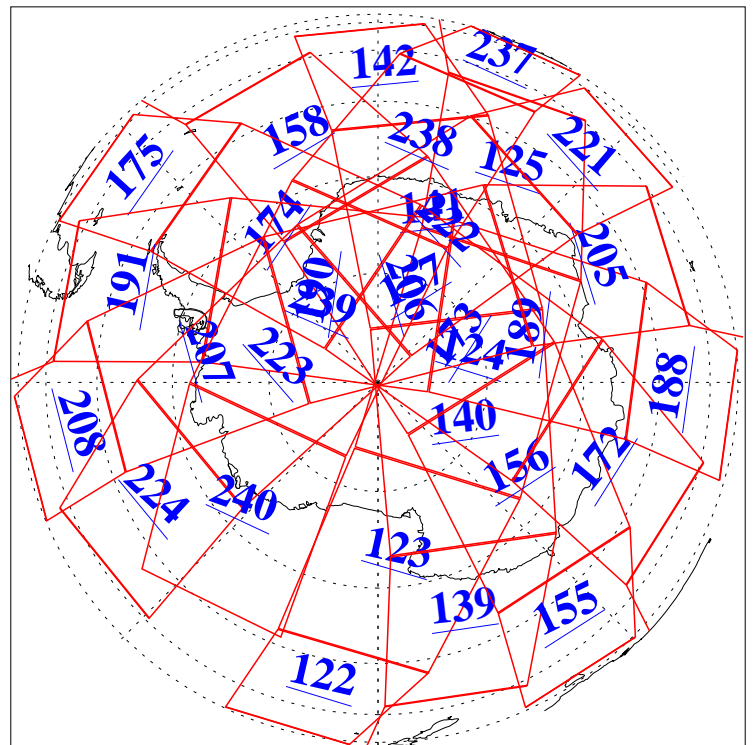

Legend: AMSU Available, HSB Available, AIRS Available