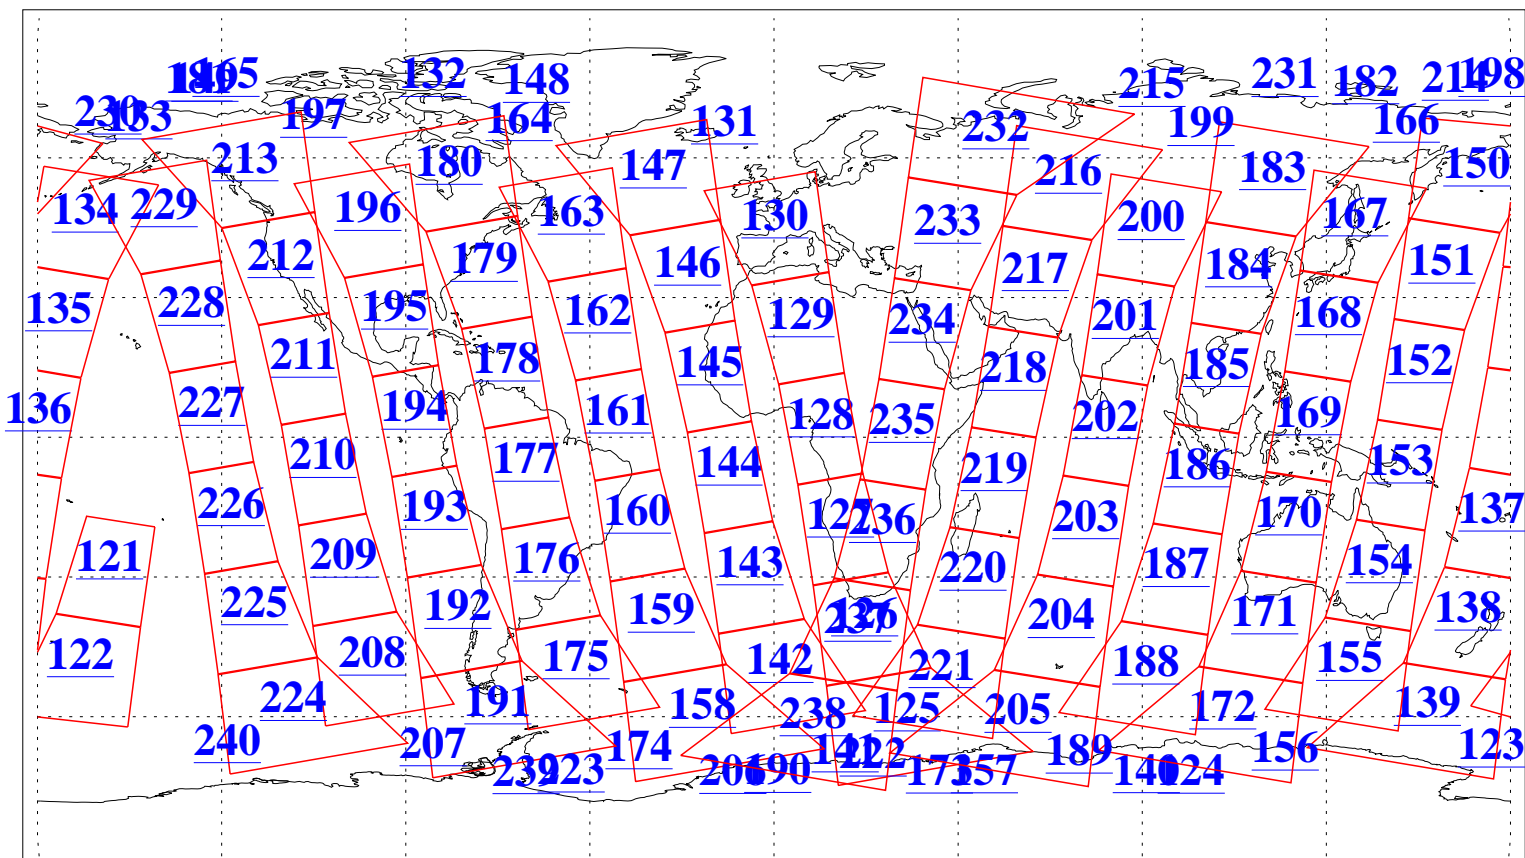

L1B Availability  
AMSU Granules: 240  
HSB Granules: 0  
AIRS Granules: 240

22 Oct 2008  
DoY 296  
Aqua Day 2363  
Granules: 1 to 120

Granules: 121 to 240

Legend: AMSU Available, HSB Available, AIRS Available

L1B Availability  
AMSU Granules: 240  
HSB Granules: 0  
AIRS Granules: 240

22 Oct 2008  
DoY 296  
Aqua Day 2363

Ascending Granules

Descending Granules

Legend: AMSU Available, HSB Available, AIRS Available