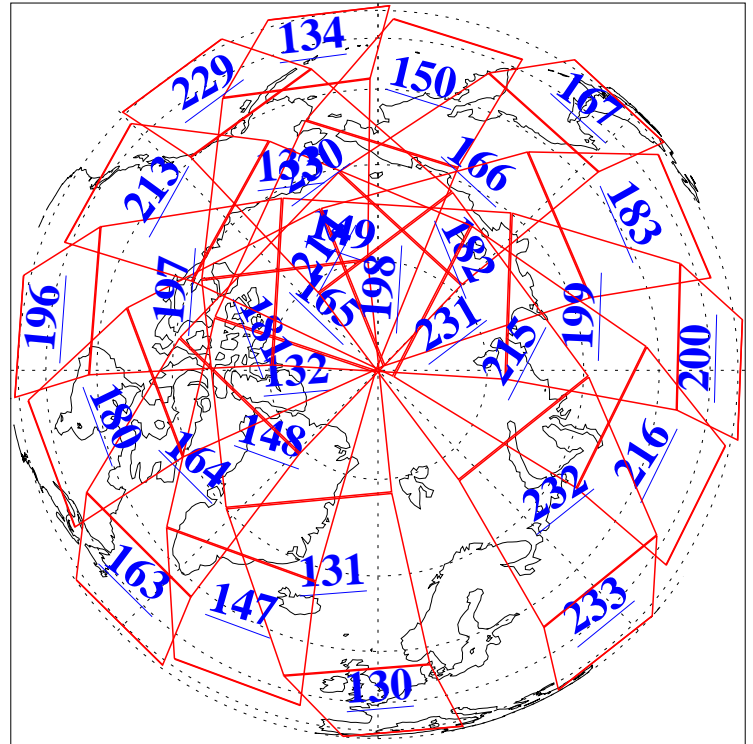

L1B Availability  
AMSU Granules: 240  
HSB Granules: 0  
AIRS Granules: 240

22 Oct 2008  
DoY 296  
Aqua Day 2363  
Granules: 1 to 120

Granules: 121 to 240

Legend: AMSU Available, HSB Available, AIRS Available

L1B Availability  
AMSU Granules: 240  
HSB Granules: 0  
AIRS Granules: 240

22 Oct 2008  
DoY 296  
Aqua Day 2363

Ascending Granules

Descending Granules

Legend: AMSU Available, HSB Available, AIRS Available

### Northern Hemisphere Granules