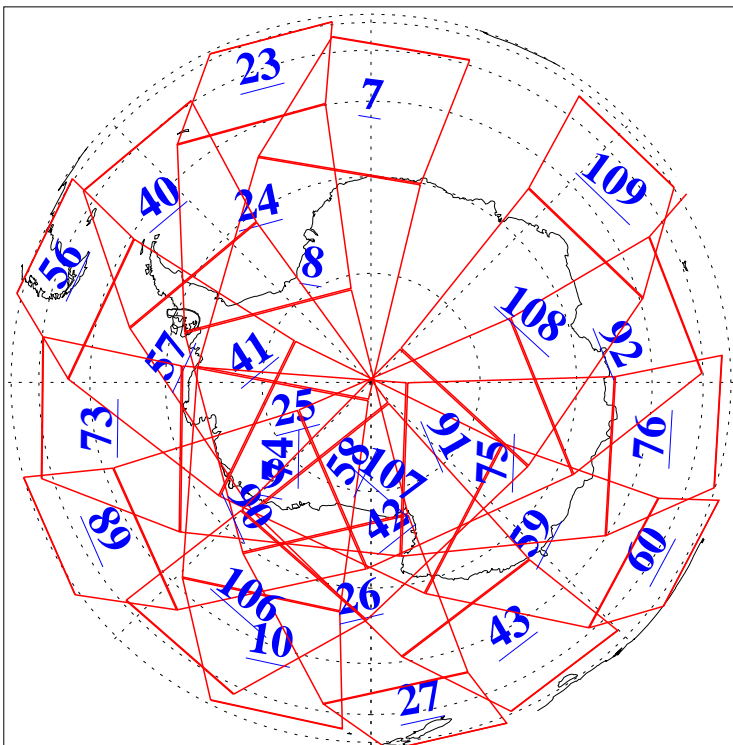

Legend: AMSU Available, HSB Available, AIRS Available