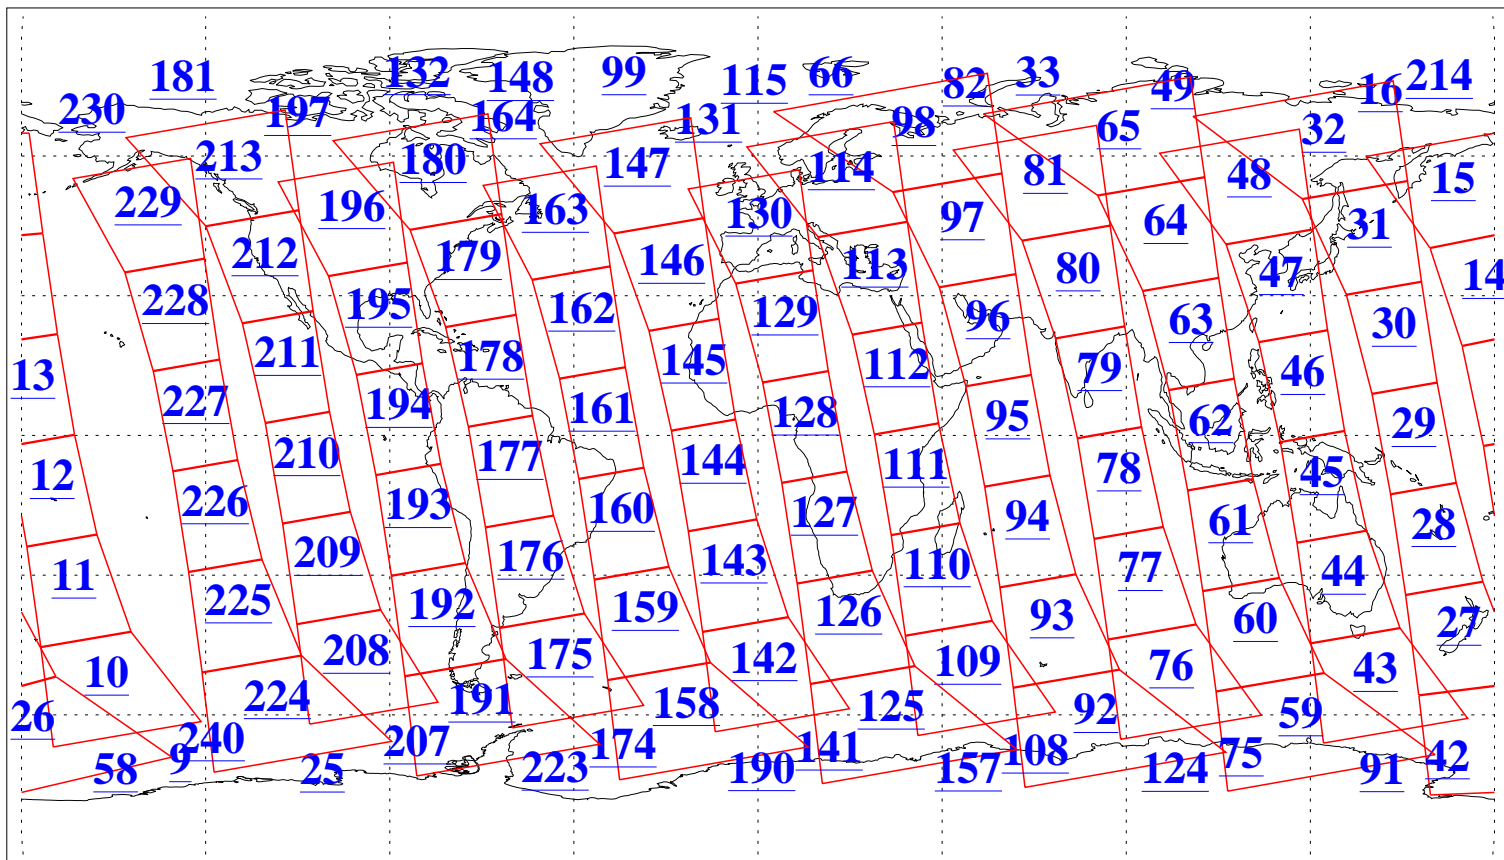

L1B Availability  
AMSU Granules: 240  
HSB Granules: 0  
AIRS Granules: 240

22 Oct 2008  
DoY 296  
Aqua Day 2363  
Granules: 1 to 120

Granules: 121 to 240

Legend: AMSU Available, HSB Available, AIRS Available

L1B Availability  
AMSU Granules: 240  
HSB Granules: 0  
AIRS Granules: 240

22 Oct 2008  
DoY 296  
Aqua Day 2363

Ascending Granules

Descending Granules

Legend: AMSU Available, HSB Available, AIRS Available