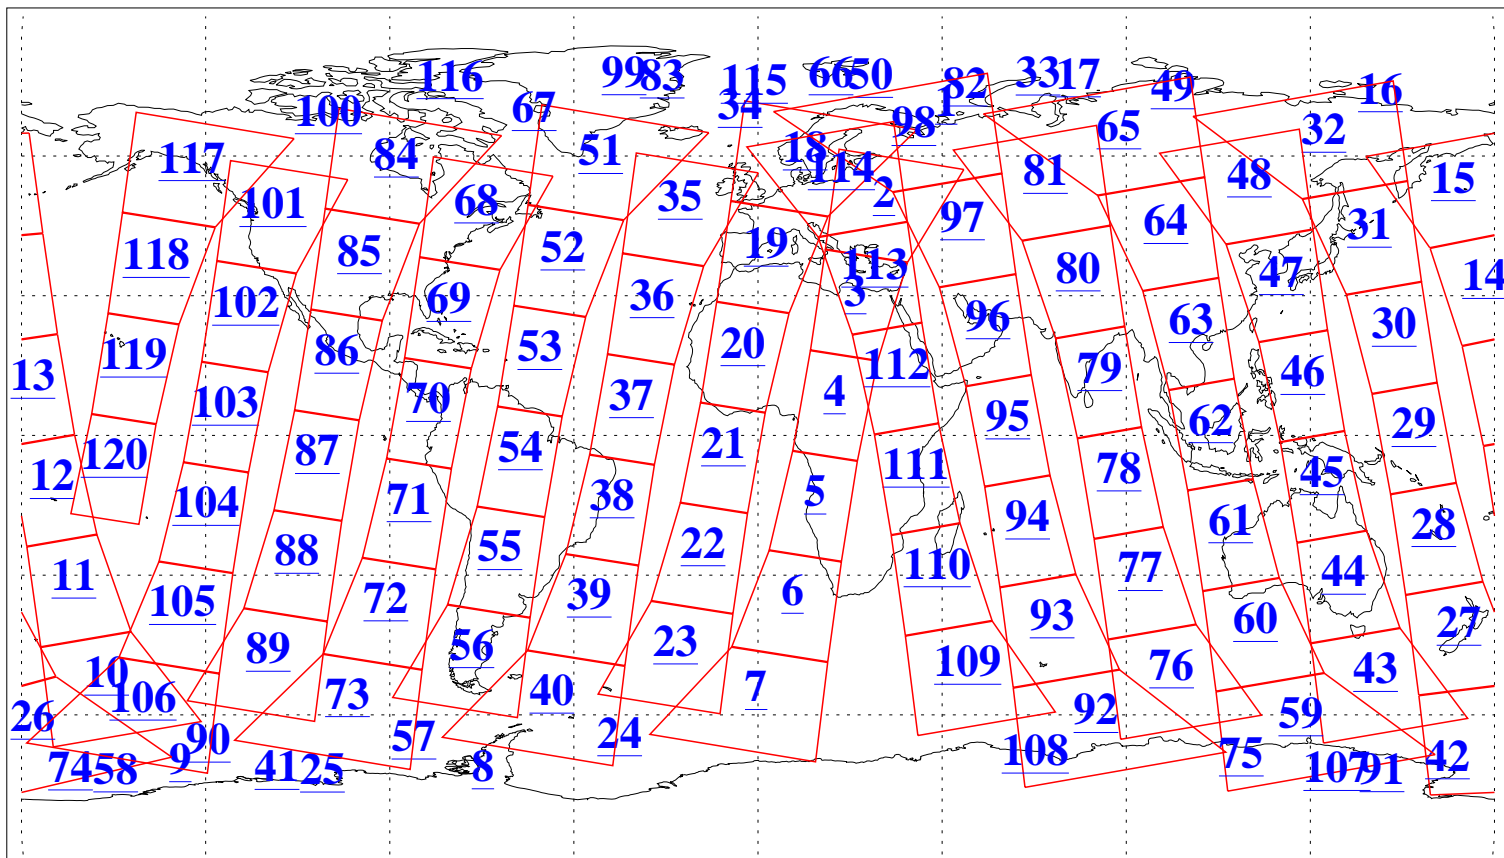

L1B Availability  
AMSU Granules: 240  
HSB Granules: 0  
AIRS Granules: 240

22 Oct 2008  
DoY 296  
Aqua Day 2363  
Granules: 1 to 120

Granules: 121 to 240

Legend: AMSU Available, HSB Available, AIRS Available

L1B Availability  
AMSU Granules: 240  
HSB Granules: 0  
AIRS Granules: 240

22 Oct 2008  
DoY 296  
Aqua Day 2363

Ascending Granules

Descending Granules

Legend: AMSU Available, HSB Available, AIRS Available

### Northern Hemisphere Granules