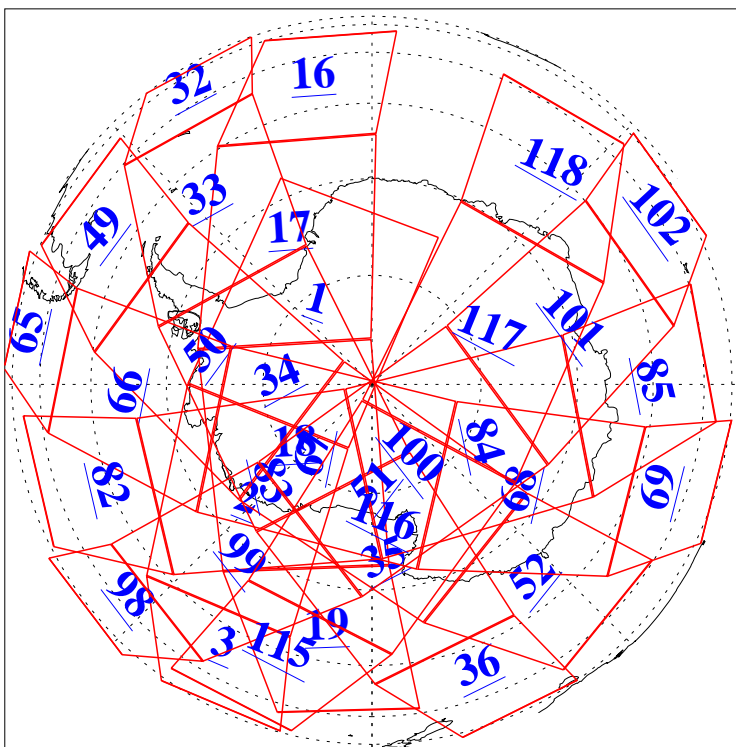

L1B Availability
AMSU Granules: 240
HSB Granules: 0
AIRS Granules: 240

21 Oct 2008
DoY 295
Aqua Day 2362
Granules: 1 to 120

Granules: 121 to 240

Legend: AMSU Available, HSB Available, AIRS Available

L1B Availability
 AMSU Granules: 240
 HSB Granules: 0
 AIRS Granules: 240

21 Oct 2008
 DoY 295
 Aqua Day 2362

Ascending Granules

Descending Granules

Legend: AMSU Available, HSB Available, AIRS Available

L1B Availability
 AMSU Granules: 240
 HSB Granules: 0
 AIRS Granules: 240

21 Oct 2008
 DoY 295
 Aqua Day 2362

Northern Hemisphere Granules

Southern Hemisphere Granules

Legend: AMSU Available, HSB Available, AIRS Available