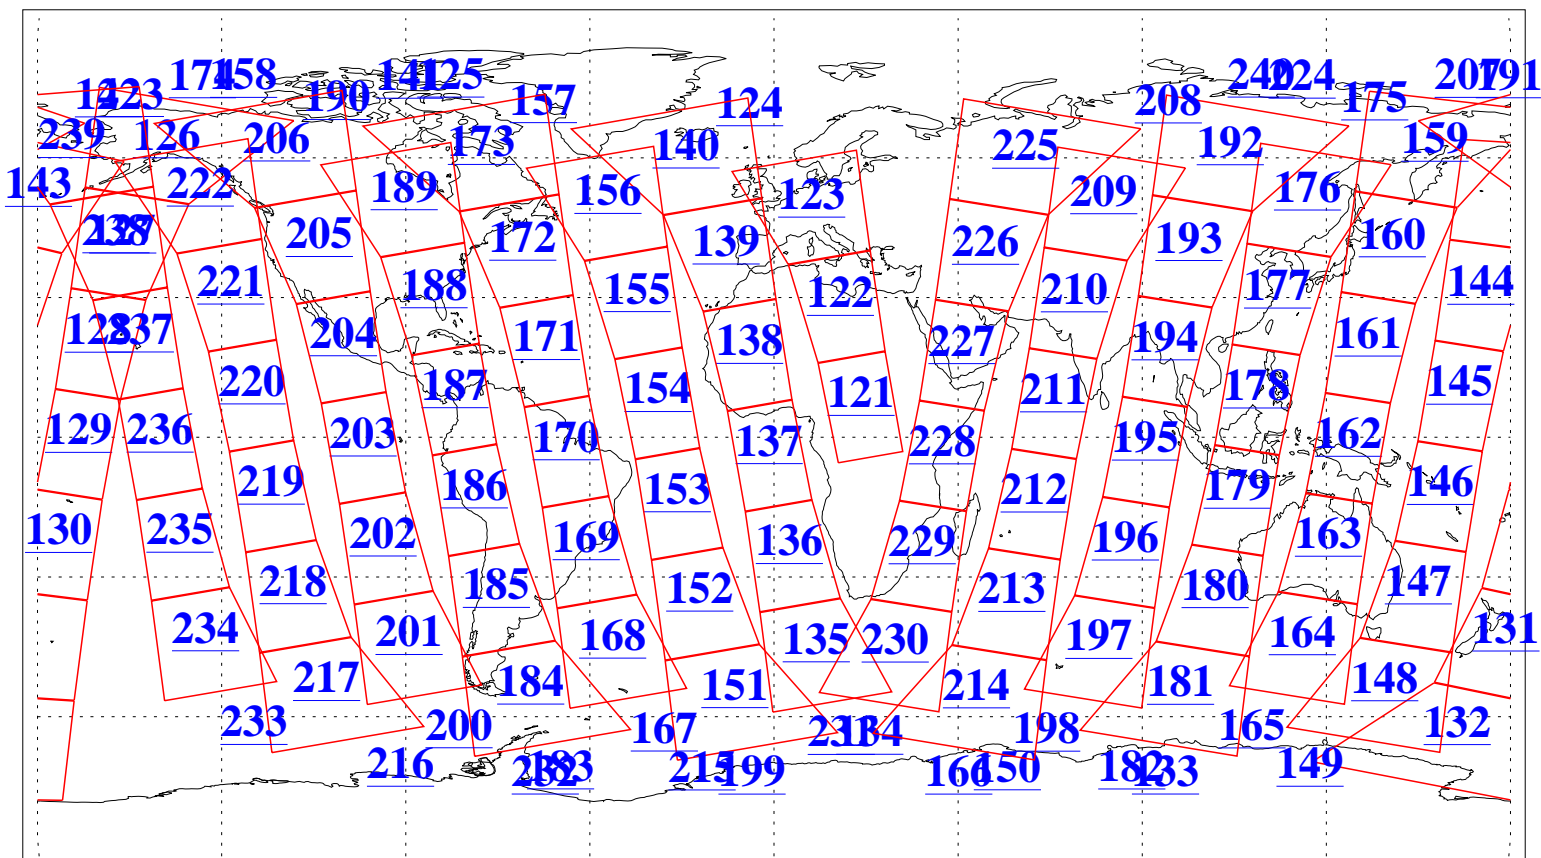

L1B Availability
AMSU Granules: 240
HSB Granules: 0
AIRS Granules: 240

21 Oct 2008
DoY 295
Aqua Day 2362
Granules: 1 to 120

Granules: 121 to 240

Legend: AMSU Available, HSB Available, AIRS Available

L1B Availability
 AMSU Granules: 240
 HSB Granules: 0
 AIRS Granules: 240

21 Oct 2008
 DoY 295
 Aqua Day 2362

Ascending Granules

Descending Granules

Legend: AMSU Available, HSB Available, AIRS Available

L1B Availability
 AMSU Granules: 240
 HSB Granules: 0
 AIRS Granules: 240

21 Oct 2008
 DoY 295
 Aqua Day 2362

Northern Hemisphere Granules

Southern Hemisphere Granules

Legend: AMSU Available, HSB Available, AIRS Available