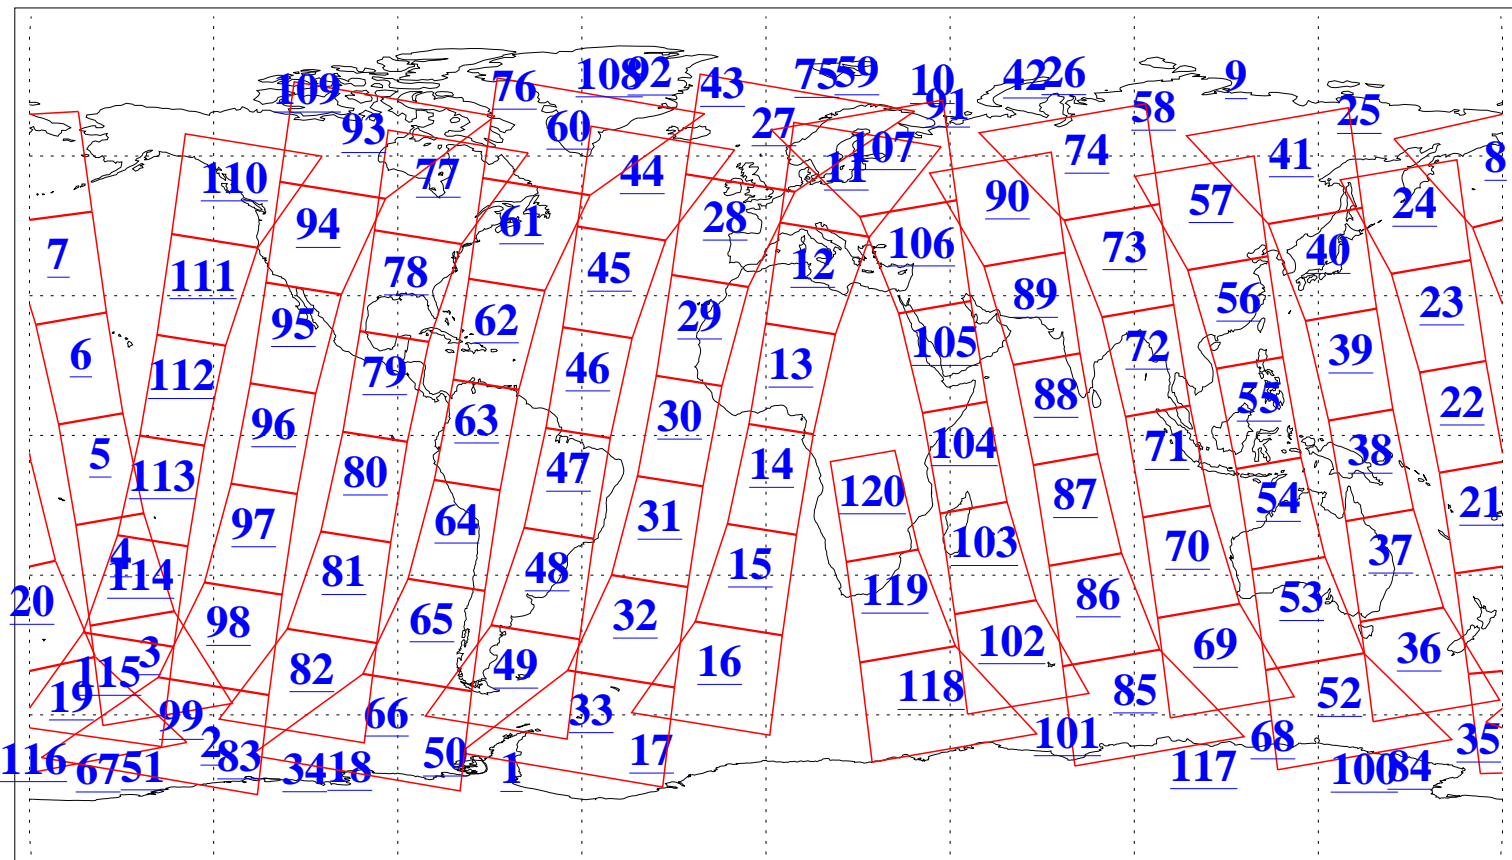

L1B Availability
AMSU Granules: 240
HSB Granules: 0
AIRS Granules: 240

21 Oct 2008
DoY 295
Aqua Day 2362
Granules: 1 to 120

Granules: 121 to 240

Legend: AMSU Available, HSB Available, AIRS Available

L1B Availability
 AMSU Granules: 240
 HSB Granules: 0
 AIRS Granules: 240

21 Oct 2008
 DoY 295
 Aqua Day 2362

Ascending Granules

Descending Granules

Legend: AMSU Available, HSB Available, AIRS Available

L1B Availability
 AMSU Granules: 240
 HSB Granules: 0
 AIRS Granules: 240

21 Oct 2008
 DoY 295
 Aqua Day 2362

Northern Hemisphere Granules

Southern Hemisphere Granules

Legend: AMSU Available, HSB Available, AIRS Available