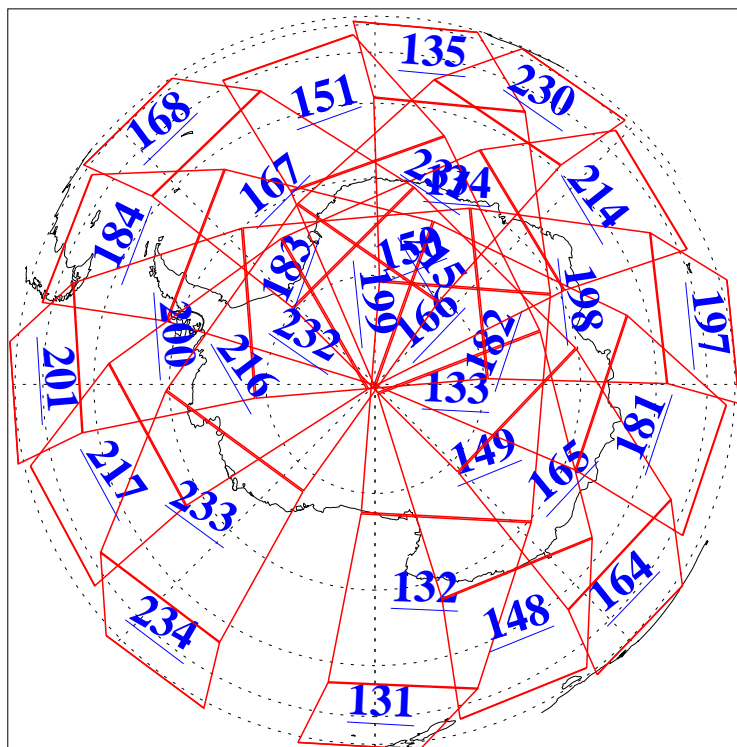

L1B Availability
AMSU Granules: 240
HSB Granules: 0
AIRS Granules: 240

21 Oct 2008
DoY 295
Aqua Day 2362
Granules: 1 to 120

Granules: 121 to 240

Legend: AMSU Available, HSB Available, AIRS Available

L1B Availability
 AMSU Granules: 240
 HSB Granules: 0
 AIRS Granules: 240

21 Oct 2008
 DoY 295
 Aqua Day 2362

Ascending Granules

Descending Granules

Legend: AMSU Available, HSB Available, AIRS Available

L1B Availability
 AMSU Granules: 240
 HSB Granules: 0
 AIRS Granules: 240

21 Oct 2008
 DoY 295
 Aqua Day 2362

Northern Hemisphere Granules

Southern Hemisphere Granules

Legend: AMSU Available, HSB Available, AIRS Available