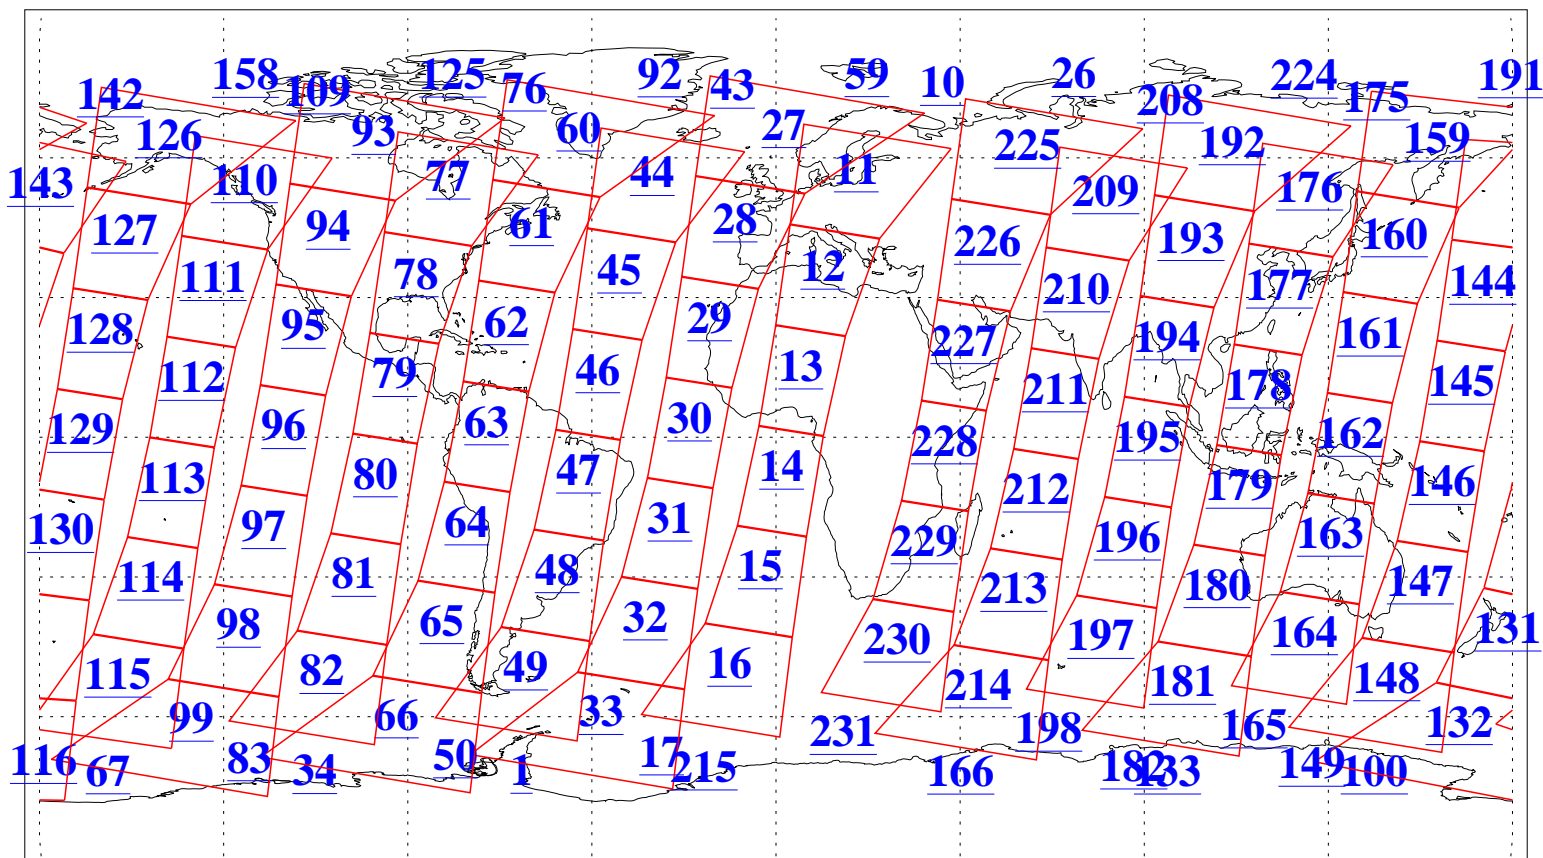

L1B Availability
AMSU Granules: 240
HSB Granules: 0
AIRS Granules: 240

21 Oct 2008
DoY 295
Aqua Day 2362
Granules: 1 to 120

Granules: 121 to 240

Legend: AMSU Available, HSB Available, AIRS Available

L1B Availability
 AMSU Granules: 240
 HSB Granules: 0
 AIRS Granules: 240

21 Oct 2008
 DoY 295
 Aqua Day 2362

Ascending Granules

Descending Granules

Legend: AMSU Available, HSB Available, AIRS Available

L1B Availability
 AMSU Granules: 240
 HSB Granules: 0
 AIRS Granules: 240

21 Oct 2008
 DoY 295
 Aqua Day 2362

Northern Hemisphere Granules

Southern Hemisphere Granules

Legend: AMSU Available, HSB Available, AIRS Available