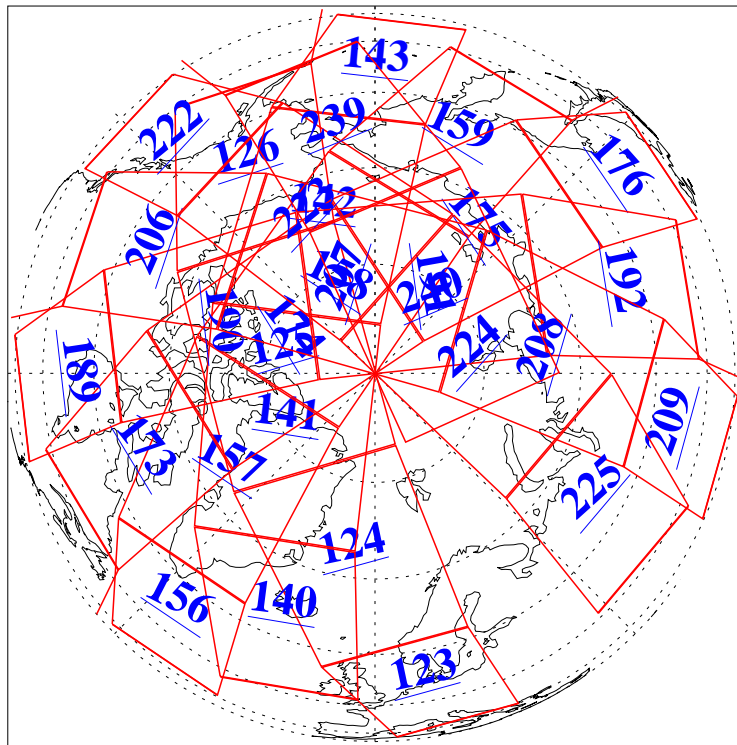

L1B Availability
AMSU Granules: 240
HSB Granules: 0
AIRS Granules: 240

21 Oct 2008
DoY 295
Aqua Day 2362
Granules: 1 to 120

Granules: 121 to 240

Legend: AMSU Available, HSB Available, AIRS Available

L1B Availability
 AMSU Granules: 240
 HSB Granules: 0
 AIRS Granules: 240

21 Oct 2008
 DoY 295
 Aqua Day 2362

Ascending Granules

Descending Granules

Legend: AMSU Available, HSB Available, AIRS Available

L1B Availability
 AMSU Granules: 240
 HSB Granules: 0
 AIRS Granules: 240

21 Oct 2008
 DoY 295
 Aqua Day 2362

Northern Hemisphere Granules

Southern Hemisphere Granules

Legend: AMSU Available, HSB Available, AIRS Available