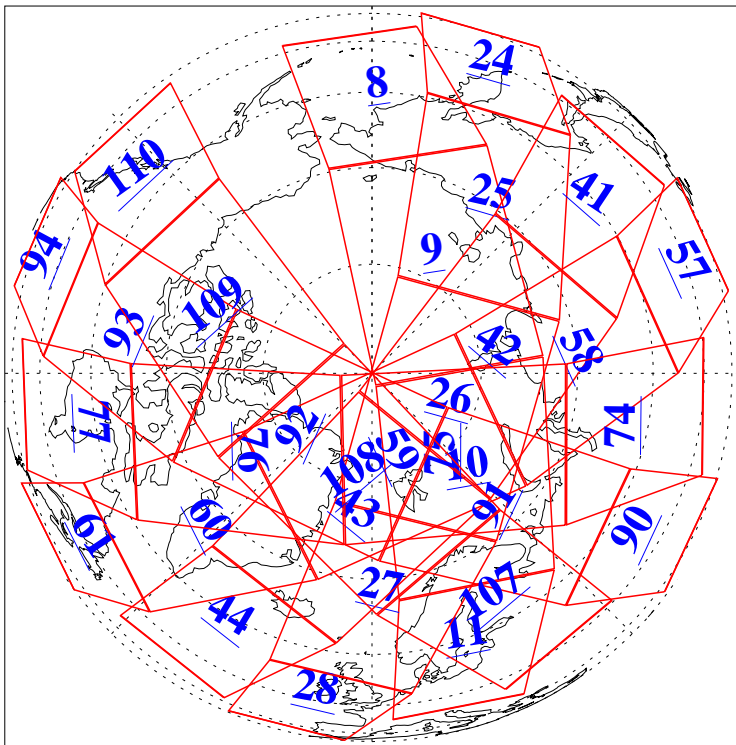

L1B Availability
AMSU Granules: 240
HSB Granules: 0
AIRS Granules: 240

21 Oct 2008
DoY 295
Aqua Day 2362
Granules: 1 to 120

Granules: 121 to 240

Legend: AMSU Available, HSB Available, AIRS Available

L1B Availability
 AMSU Granules: 240
 HSB Granules: 0
 AIRS Granules: 240

21 Oct 2008
 DoY 295
 Aqua Day 2362

Ascending Granules

Descending Granules

Legend: AMSU Available, HSB Available, AIRS Available

L1B Availability
 AMSU Granules: 240
 HSB Granules: 0
 AIRS Granules: 240

21 Oct 2008
 DoY 295
 Aqua Day 2362

Northern Hemisphere Granules

Southern Hemisphere Granules

Legend: AMSU Available, HSB Available, AIRS Available