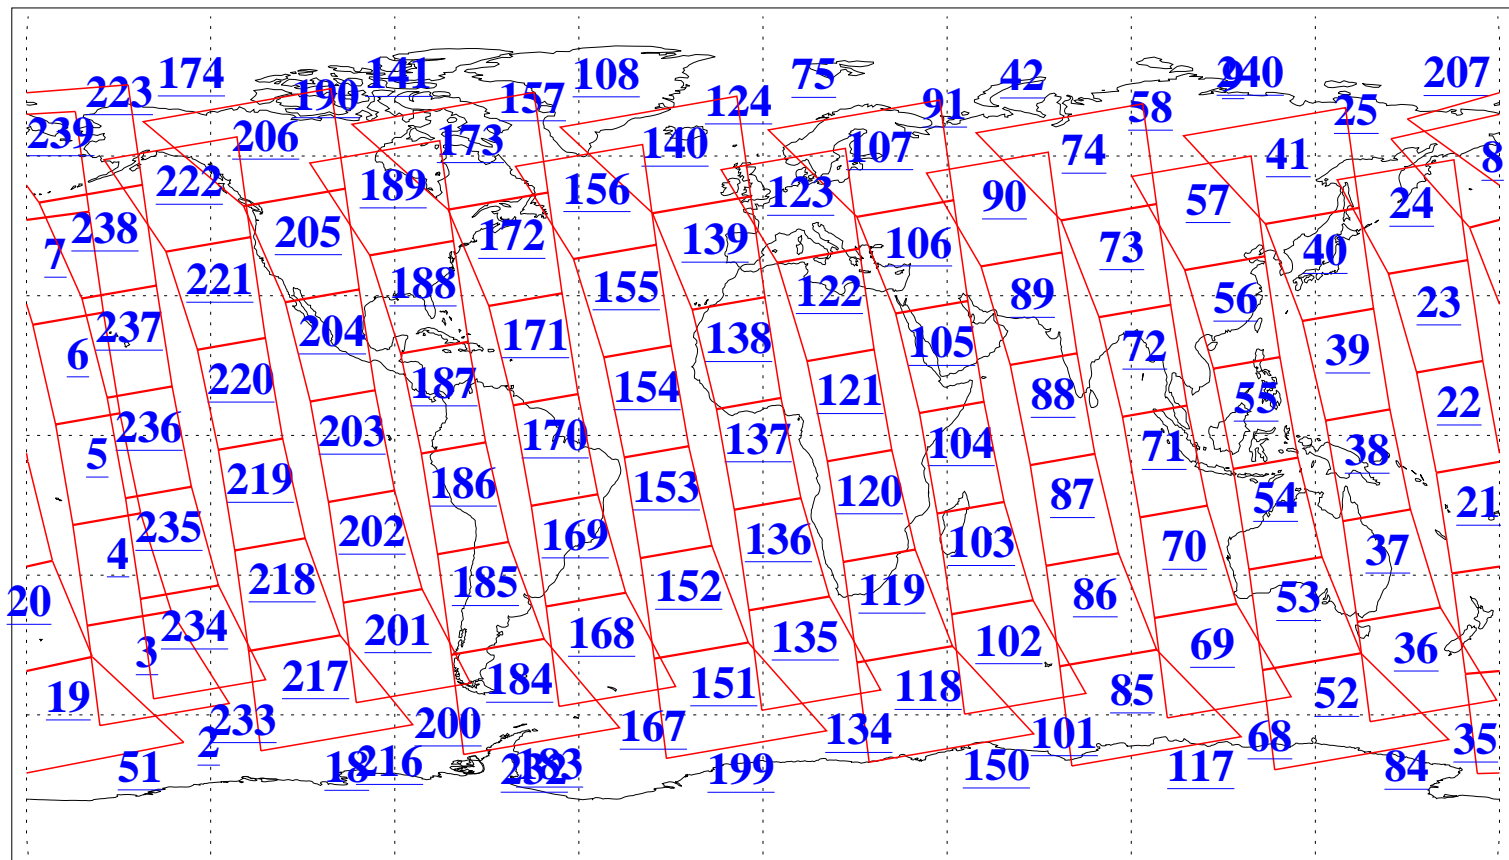

L1B Availability
AMSU Granules: 240
HSB Granules: 0
AIRS Granules: 240

21 Oct 2008
DoY 295
Aqua Day 2362
Granules: 1 to 120

Granules: 121 to 240

Legend: AMSU Available, HSB Available, AIRS Available

L1B Availability
 AMSU Granules: 240
 HSB Granules: 0
 AIRS Granules: 240

21 Oct 2008
 DoY 295
 Aqua Day 2362

Ascending Granules

Descending Granules

Legend: AMSU Available, HSB Available, AIRS Available

L1B Availability
 AMSU Granules: 240
 HSB Granules: 0
 AIRS Granules: 240

21 Oct 2008
 DoY 295
 Aqua Day 2362

Northern Hemisphere Granules

Southern Hemisphere Granules

Legend: AMSU Available, HSB Available, AIRS Available