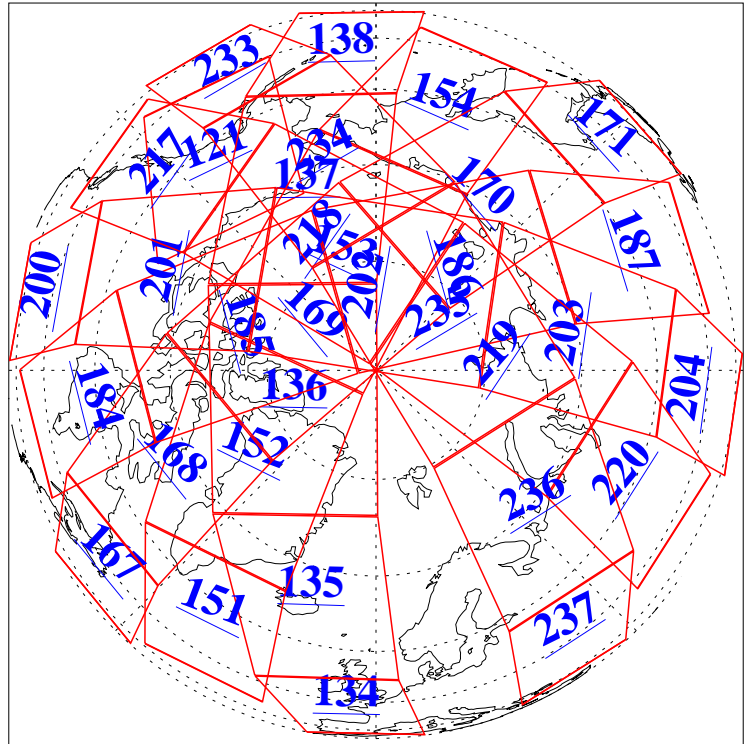

18 Oct 2008
DoY 292
Aqua Day 2359

Ascending Granules

Descending Granules

Legend: AMSU Available, HSB Available, AIRS Available

L1B Availability
 AMSU Granules: 240
 HSB Granules: 0
 AIRS Granules: 240

18 Oct 2008
 DoY 292
 Aqua Day 2359

Northern Hemisphere Granules

Southern Hemisphere Granules

Legend: AMSU Available, ~~HSB Available~~, AIRS Available