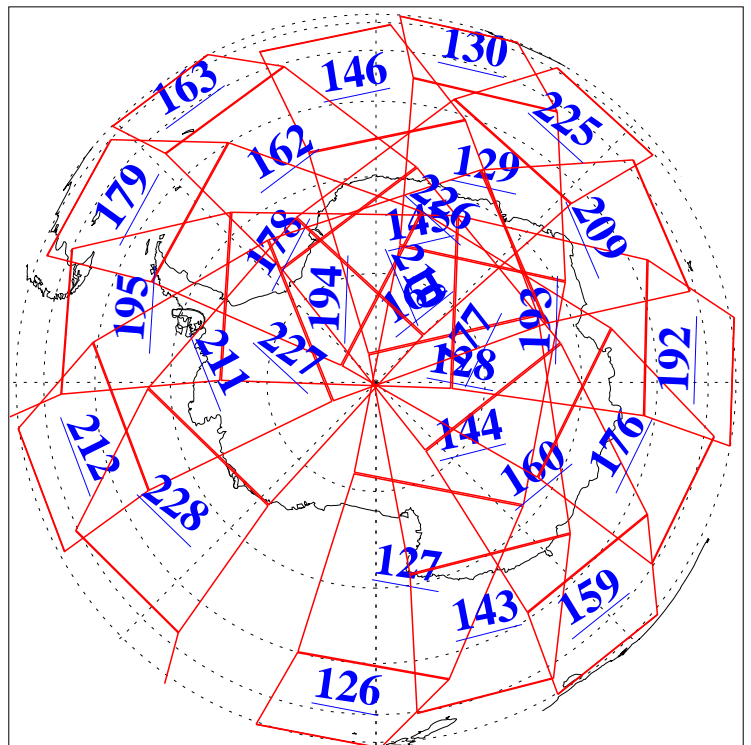

L1B Availability
AMSU Granules: 240
HSB Granules: 0
AIRS Granules: 240

18 Oct 2008
DoY 292
Aqua Day 2359
Granules: 1 to 120

Granules: 121 to 240

Legend: AMSU Available, HSB Available, AIRS Available

L1B Availability
AMSU Granules: 240
HSB Granules: 0
AIRS Granules: 240

18 Oct 2008
DoY 292
Aqua Day 2359

Ascending Granules

Descending Granules

Legend: AMSU Available, HSB Available, AIRS Available

L1B Availability
 AMSU Granules: 240
 HSB Granules: 0
 AIRS Granules: 240

18 Oct 2008
 DoY 292
 Aqua Day 2359

Northern Hemisphere Granules

Southern Hemisphere Granules

Legend: AMSU Available, ~~HSB Available~~, AIRS Available