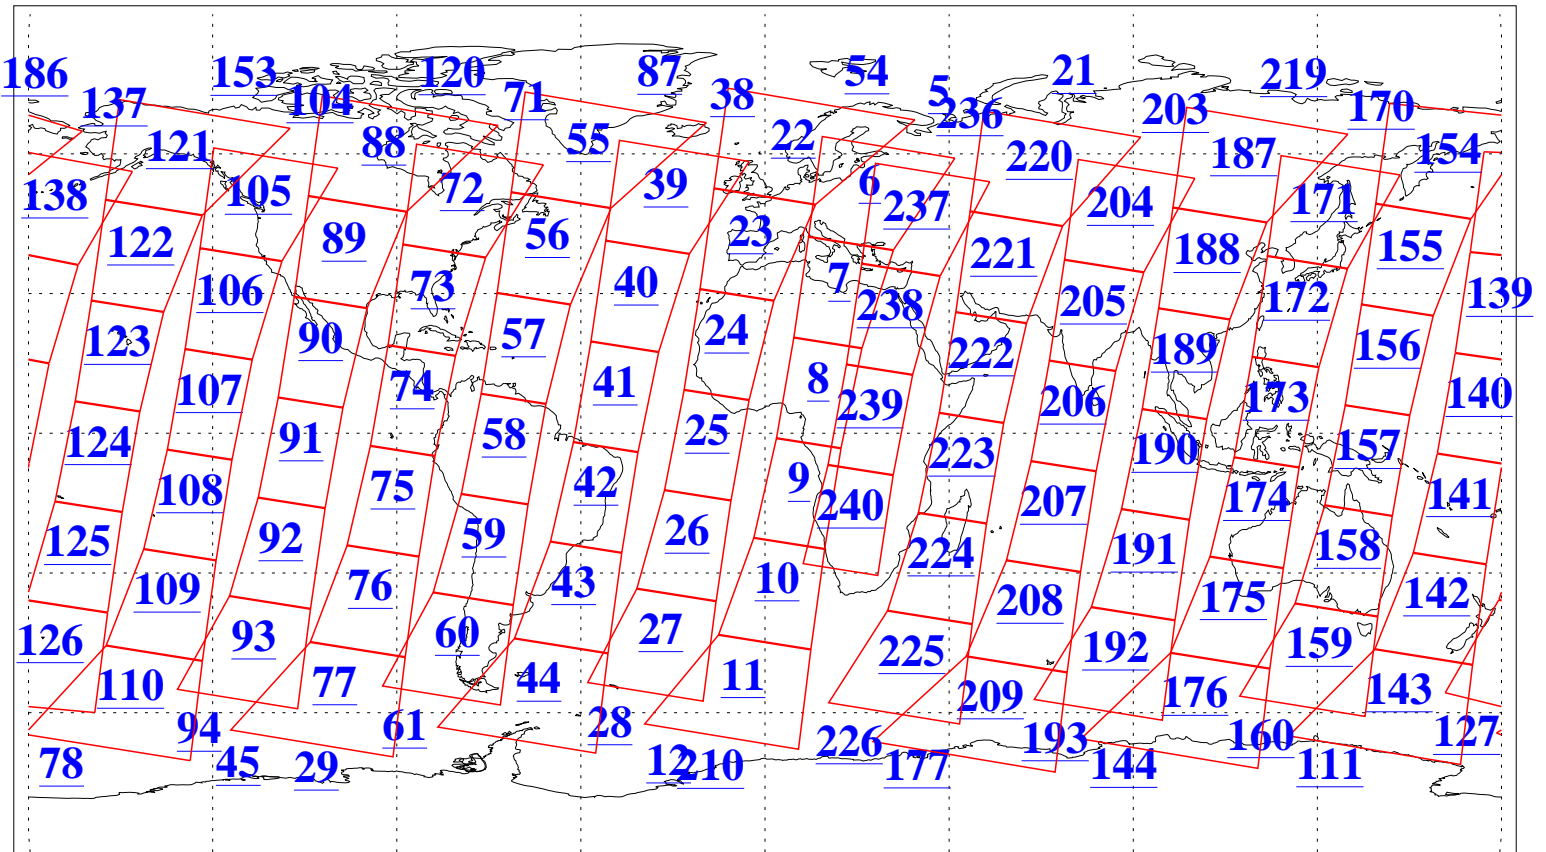

L1B Availability
AMSU Granules: 240
HSB Granules: 0
AIRS Granules: 240

18 Oct 2008
DoY 292
Aqua Day 2359
Granules: 1 to 120

Granules: 121 to 240

Legend: AMSU Available, HSB Available, AIRS Available

L1B Availability
AMSU Granules: 240
HSB Granules: 0
AIRS Granules: 240

18 Oct 2008
DoY 292
Aqua Day 2359

Ascending Granules

Descending Granules

Legend: AMSU Available, HSB Available, AIRS Available

L1B Availability
 AMSU Granules: 240
 HSB Granules: 0
 AIRS Granules: 240

18 Oct 2008
 DoY 292
 Aqua Day 2359

Northern Hemisphere Granules

Southern Hemisphere Granules

Legend: AMSU Available, ~~HSB Available~~, AIRS Available