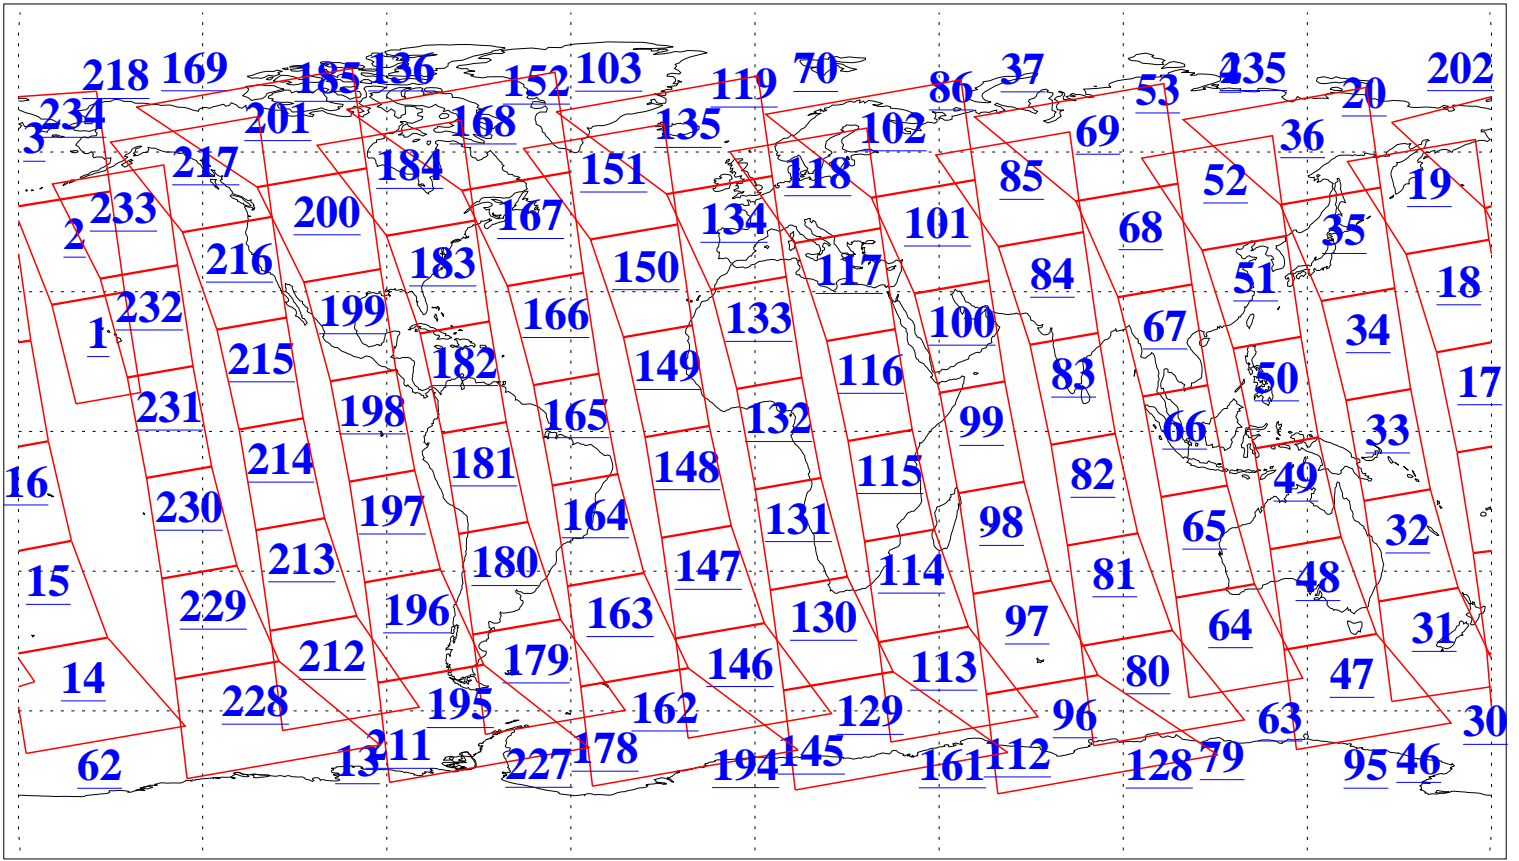

L1B Availability
AMSU Granules: 240
HSB Granules: 0
AIRS Granules: 240

18 Oct 2008
DoY 292
Aqua Day 2359
Granules: 1 to 120

Granules: 121 to 240

Legend: AMSU Available, HSB Available, AIRS Available

L1B Availability
AMSU Granules: 240
HSB Granules: 0
AIRS Granules: 240

18 Oct 2008
DoY 292
Aqua Day 2359

Ascending Granules

Descending Granules

Legend: AMSU Available, HSB Available, AIRS Available

L1B Availability
 AMSU Granules: 240
 HSB Granules: 0
 AIRS Granules: 240

18 Oct 2008
 DoY 292
 Aqua Day 2359

Northern Hemisphere Granules

Southern Hemisphere Granules

Legend: AMSU Available, ~~HSB Available~~, AIRS Available