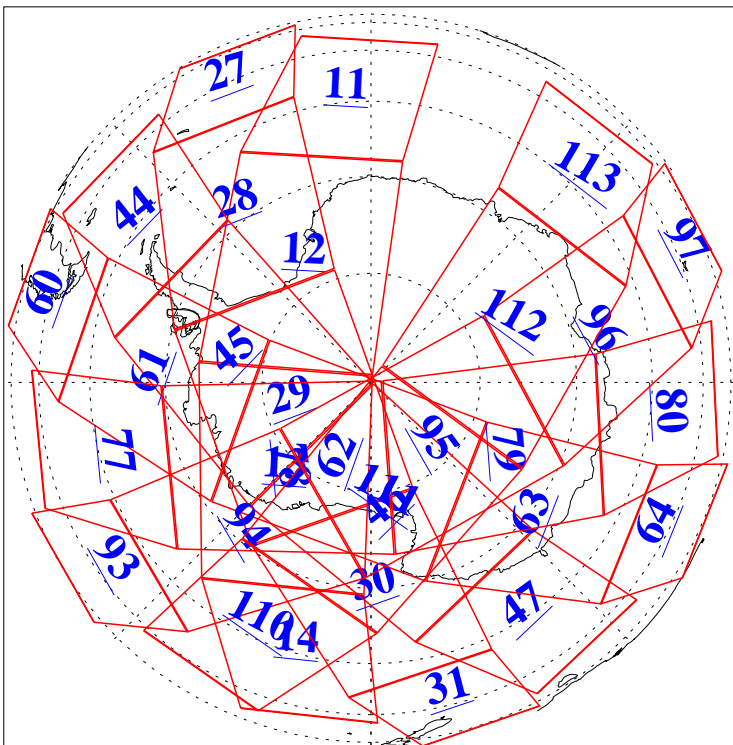

L1B Availability
AMSU Granules: 240
HSB Granules: 0
AIRS Granules: 240

18 Oct 2008
DoY 292
Aqua Day 2359
Granules: 1 to 120

Granules: 121 to 240

Legend: AMSU Available, HSB Available, AIRS Available

L1B Availability
AMSU Granules: 240
HSB Granules: 0
AIRS Granules: 240

18 Oct 2008
DoY 292
Aqua Day 2359

Ascending Granules

Descending Granules

Legend: AMSU Available, HSB Available, AIRS Available

L1B Availability
 AMSU Granules: 240
 HSB Granules: 0
 AIRS Granules: 240

18 Oct 2008
 DoY 292
 Aqua Day 2359

Northern Hemisphere Granules

Southern Hemisphere Granules

Legend: AMSU Available, ~~HSB Available~~, AIRS Available