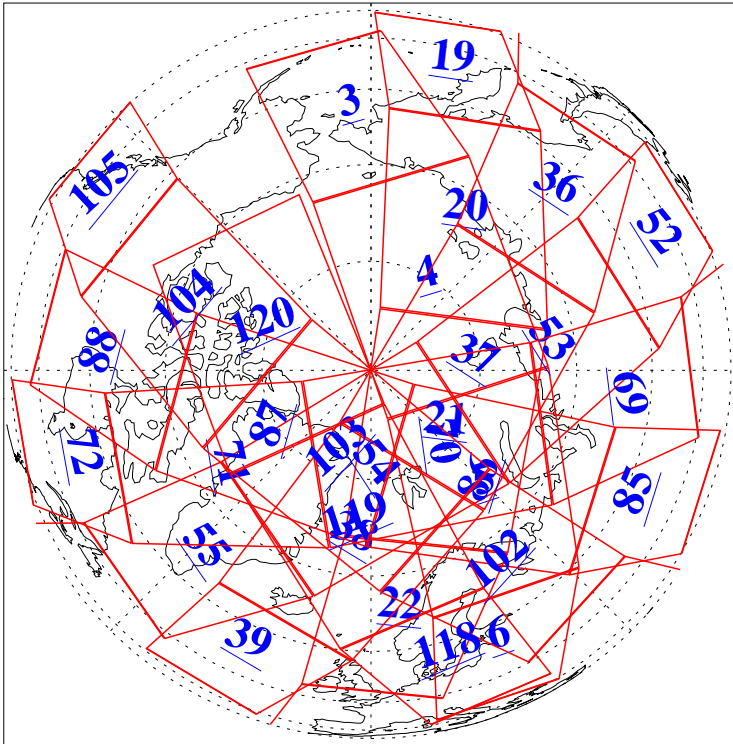

L1B Availability
AMSU Granules: 240
HSB Granules: 0
AIRS Granules: 240

18 Oct 2008
DoY 292
Aqua Day 2359
Granules: 1 to 120

Granules: 121 to 240

Legend: AMSU Available, HSB Available, AIRS Available

L1B Availability
AMSU Granules: 240
HSB Granules: 0
AIRS Granules: 240

18 Oct 2008
DoY 292
Aqua Day 2359

Ascending Granules

Descending Granules

Legend: AMSU Available, HSB Available, AIRS Available

L1B Availability
 AMSU Granules: 240
 HSB Granules: 0
 AIRS Granules: 240

18 Oct 2008
 DoY 292
 Aqua Day 2359

Northern Hemisphere Granules

Southern Hemisphere Granules

Legend: AMSU Available, ~~HSB Available~~, AIRS Available