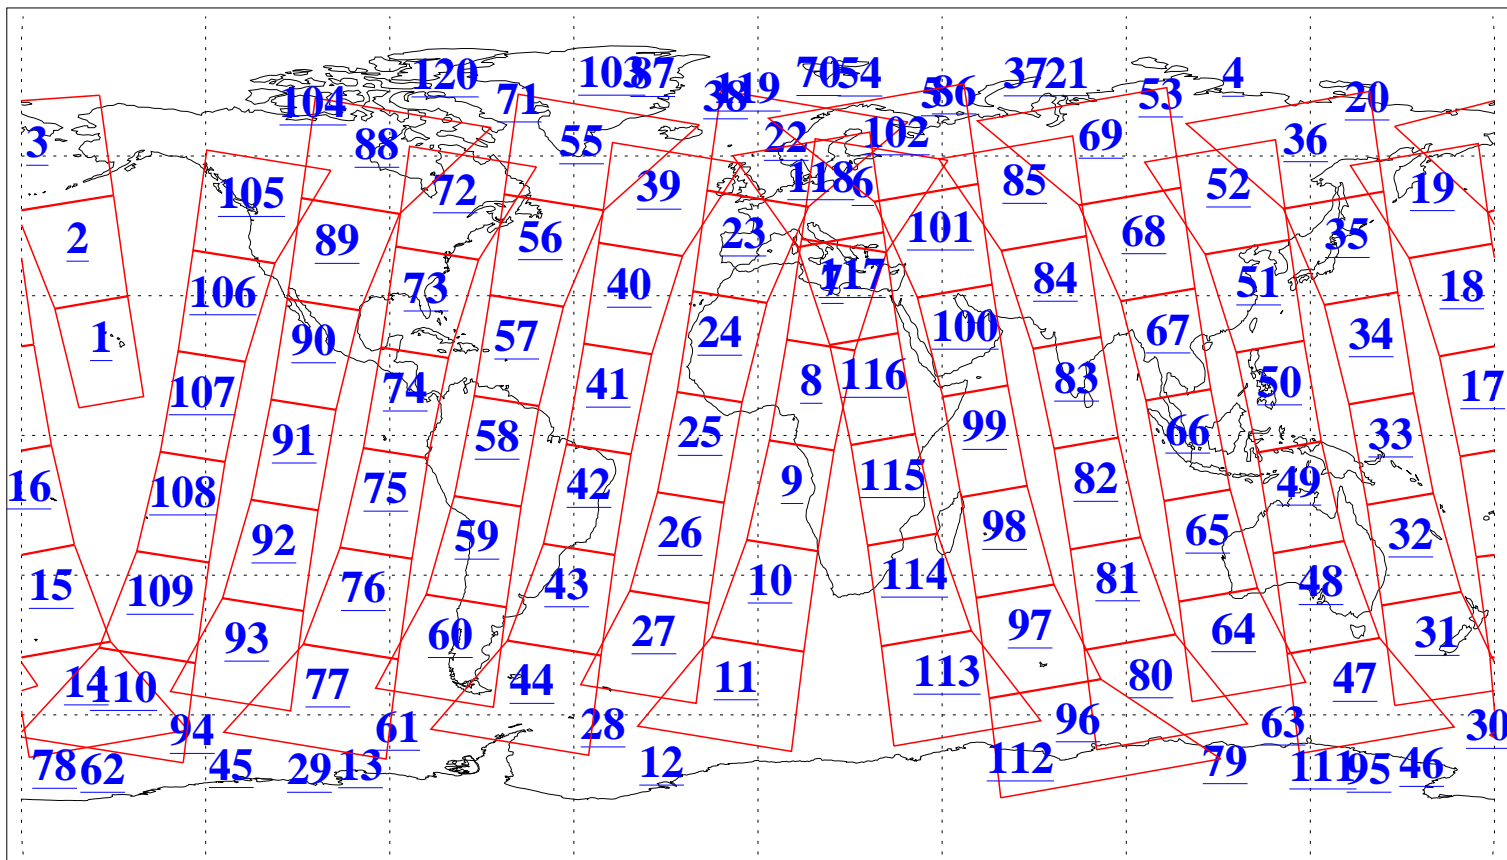

L1B Availability
AMSU Granules: 240
HSB Granules: 0
AIRS Granules: 240

18 Oct 2008
DoY 292
Aqua Day 2359
Granules: 1 to 120

Granules: 121 to 240

Legend: AMSU Available, HSB Available, AIRS Available

L1B Availability
AMSU Granules: 240
HSB Granules: 0
AIRS Granules: 240

18 Oct 2008
DoY 292
Aqua Day 2359

Ascending Granules

Descending Granules

Legend: AMSU Available, HSB Available, AIRS Available

L1B Availability
 AMSU Granules: 240
 HSB Granules: 0
 AIRS Granules: 240

18 Oct 2008
 DoY 292
 Aqua Day 2359

Northern Hemisphere Granules

Southern Hemisphere Granules

Legend: AMSU Available, ~~HSB Available~~, AIRS Available