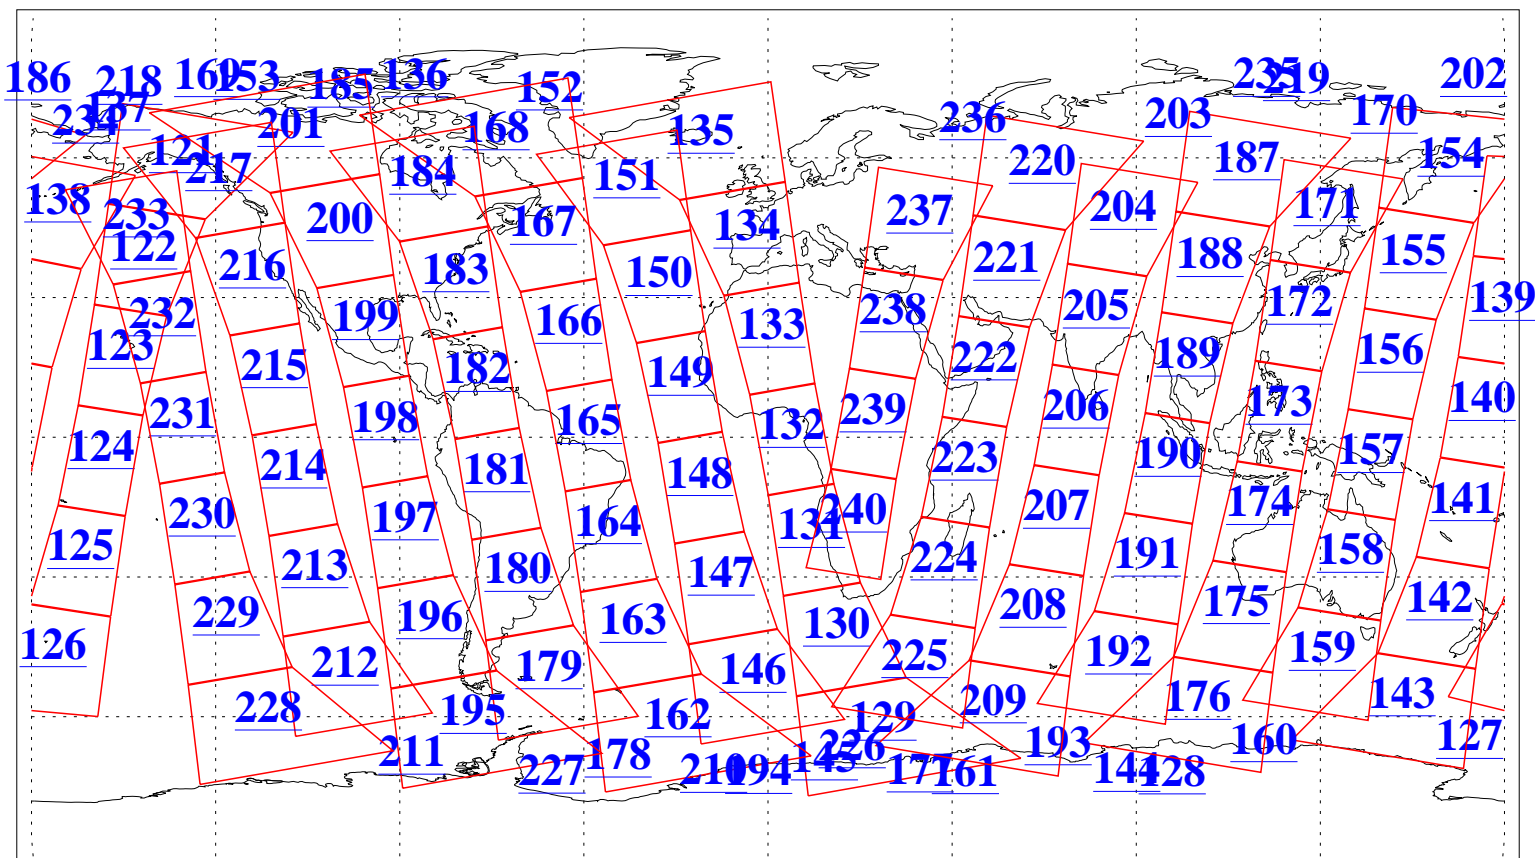

L1B Availability
AMSU Granules: 240
HSB Granules: 0
AIRS Granules: 240

18 Oct 2008
DoY 292
Aqua Day 2359
Granules: 1 to 120

Granules: 121 to 240

Legend: AMSU Available, HSB Available, AIRS Available

L1B Availability
AMSU Granules: 240
HSB Granules: 0
AIRS Granules: 240

18 Oct 2008
DoY 292
Aqua Day 2359

Ascending Granules

Descending Granules

Legend: AMSU Available, HSB Available, AIRS Available

L1B Availability
 AMSU Granules: 240
 HSB Granules: 0
 AIRS Granules: 240

18 Oct 2008
 DoY 292
 Aqua Day 2359