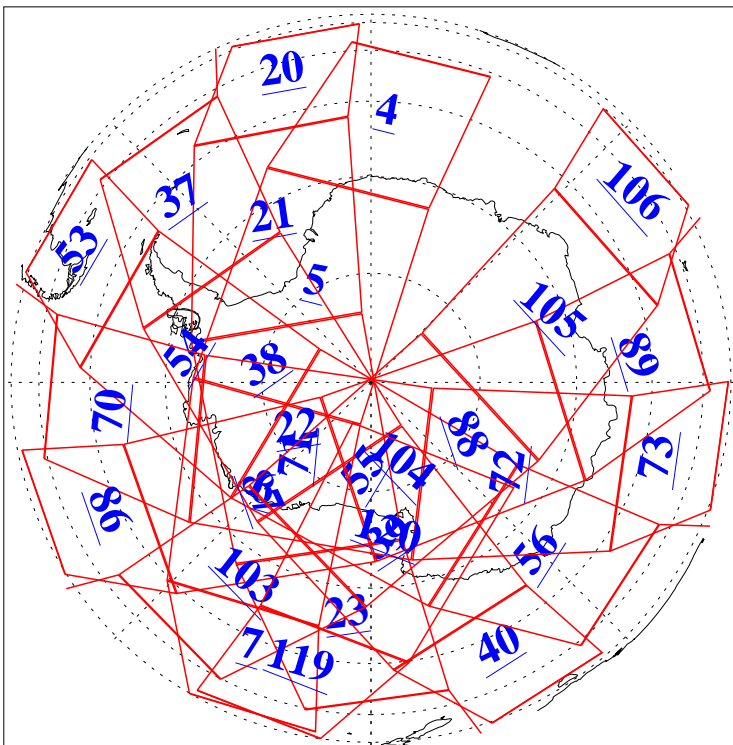

L1B Availability
AMSU Granules: 240
HSB Granules: 0
AIRS Granules: 240

17 Oct 2008
DoY 291
Aqua Day 2358
Granules: 1 to 120

Granules: 121 to 240

Legend: AMSU Available, HSB Available, AIRS Available

L1B Availability
AMSU Granules: 240
HSB Granules: 0
AIRS Granules: 240

17 Oct 2008
DoY 291
Aqua Day 2358
Ascending Granules

Descending Granules

Legend: AMSU Available, HSB Available, AIRS Available

L1B Availability
 AMSU Granules: 240
 HSB Granules: 0
 AIRS Granules: 240

17 Oct 2008
 DoY 291
 Aqua Day 2358

Northern Hemisphere Granules

Southern Hemisphere Granules

Legend: AMSU Available, HSB Available, AIRS Available