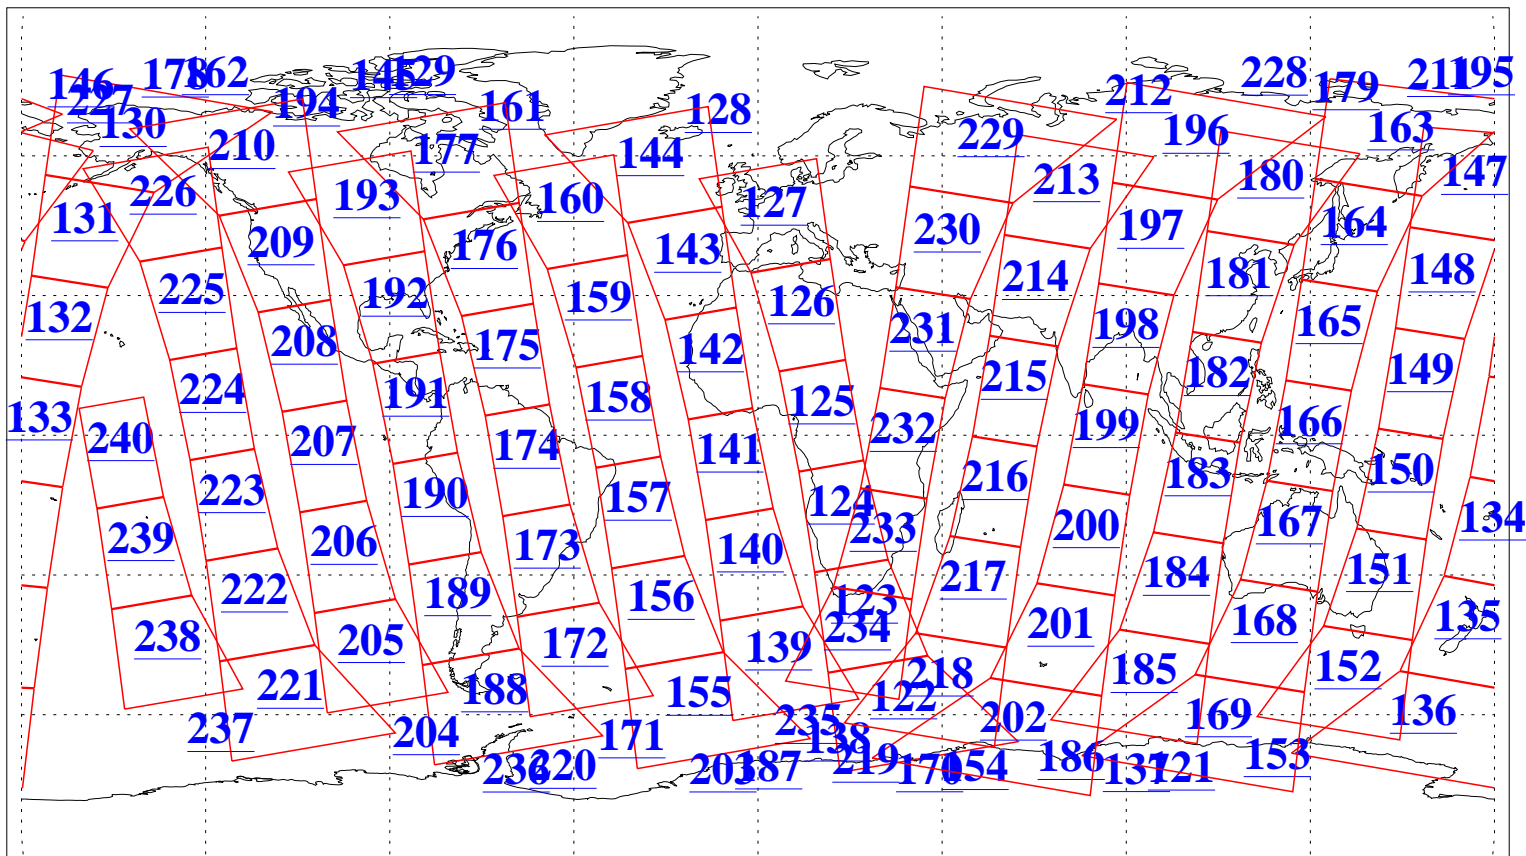

L1B Availability
AMSU Granules: 240
HSB Granules: 0
AIRS Granules: 240

17 Oct 2008
DoY 291
Aqua Day 2358
Granules: 1 to 120

Granules: 121 to 240

Legend: AMSU Available, HSB Available, AIRS Available

L1B Availability
AMSU Granules: 240
HSB Granules: 0
AIRS Granules: 240

17 Oct 2008
DoY 291
Aqua Day 2358
Ascending Granules

Descending Granules

Legend: AMSU Available, HSB Available, AIRS Available

L1B Availability
 AMSU Granules: 240
 HSB Granules: 0
 AIRS Granules: 240

17 Oct 2008
 DoY 291
 Aqua Day 2358

Northern Hemisphere Granules

Southern Hemisphere Granules

Legend: AMSU Available, HSB Available, AIRS Available