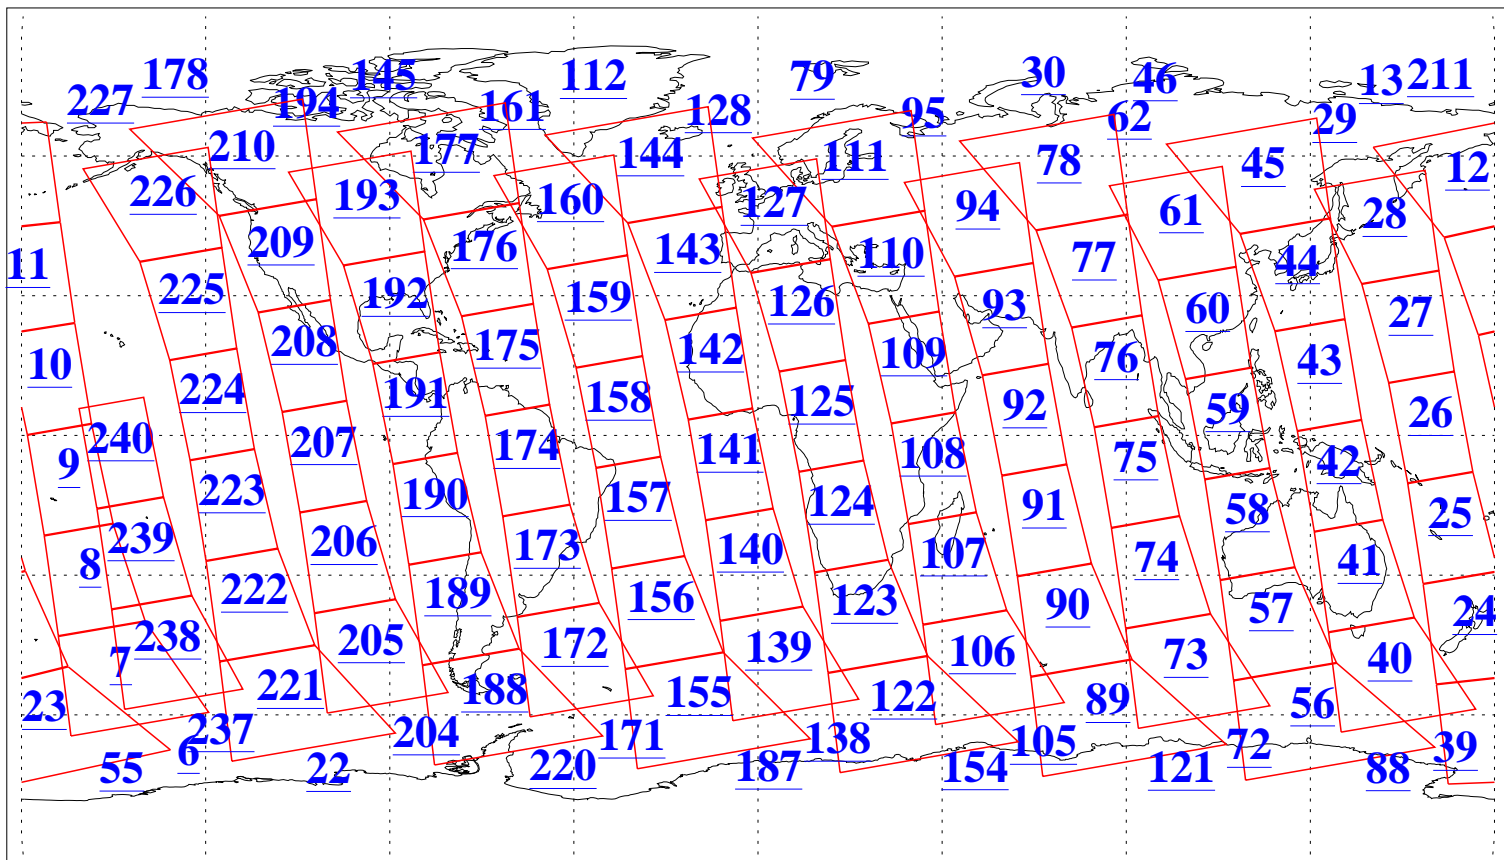

L1B Availability
AMSU Granules: 240
HSB Granules: 0
AIRS Granules: 240

17 Oct 2008
DoY 291
Aqua Day 2358
Granules: 1 to 120

Granules: 121 to 240

Legend: AMSU Available, HSB Available, AIRS Available

L1B Availability
AMSU Granules: 240
HSB Granules: 0
AIRS Granules: 240

17 Oct 2008
DoY 291
Aqua Day 2358
Ascending Granules

Descending Granules

Legend: AMSU Available, HSB Available, AIRS Available

L1B Availability
 AMSU Granules: 240
 HSB Granules: 0
 AIRS Granules: 240

17 Oct 2008
 DoY 291
 Aqua Day 2358

Northern Hemisphere Granules

Southern Hemisphere Granules

Legend: AMSU Available, HSB Available, AIRS Available