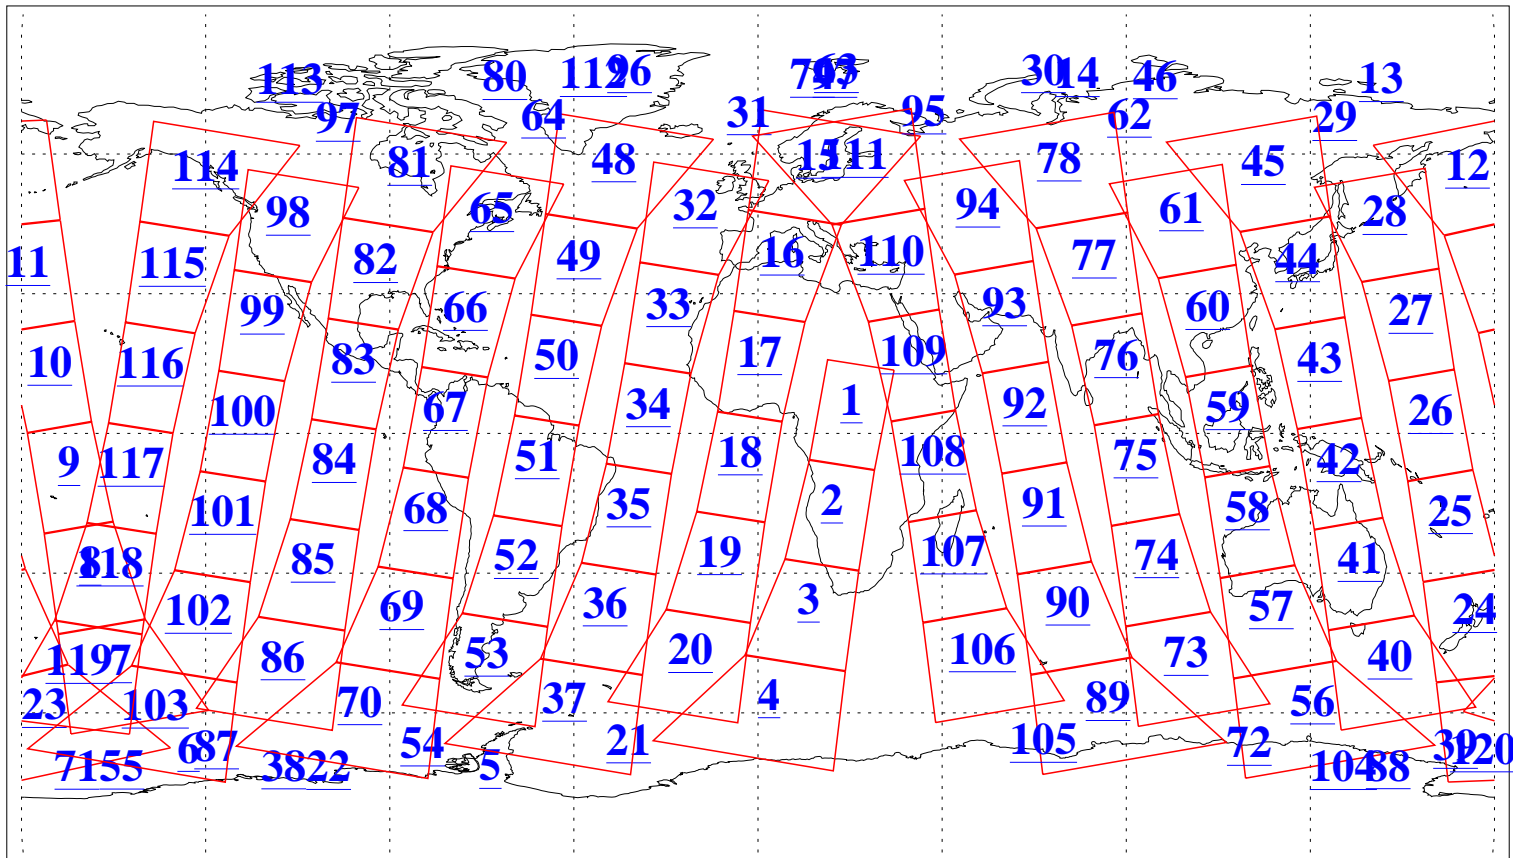

L1B Availability
AMSU Granules: 240
HSB Granules: 0
AIRS Granules: 240

17 Oct 2008
DoY 291
Aqua Day 2358
Granules: 1 to 120

Granules: 121 to 240

Legend: AMSU Available, HSB Available, AIRS Available

L1B Availability
AMSU Granules: 240
HSB Granules: 0
AIRS Granules: 240

17 Oct 2008
DoY 291
Aqua Day 2358
Ascending Granules

Descending Granules

Legend: AMSU Available, HSB Available, AIRS Available

L1B Availability
 AMSU Granules: 240
 HSB Granules: 0
 AIRS Granules: 240

17 Oct 2008
 DoY 291
 Aqua Day 2358

Northern Hemisphere Granules

Southern Hemisphere Granules

Legend: AMSU Available, HSB Available, AIRS Available