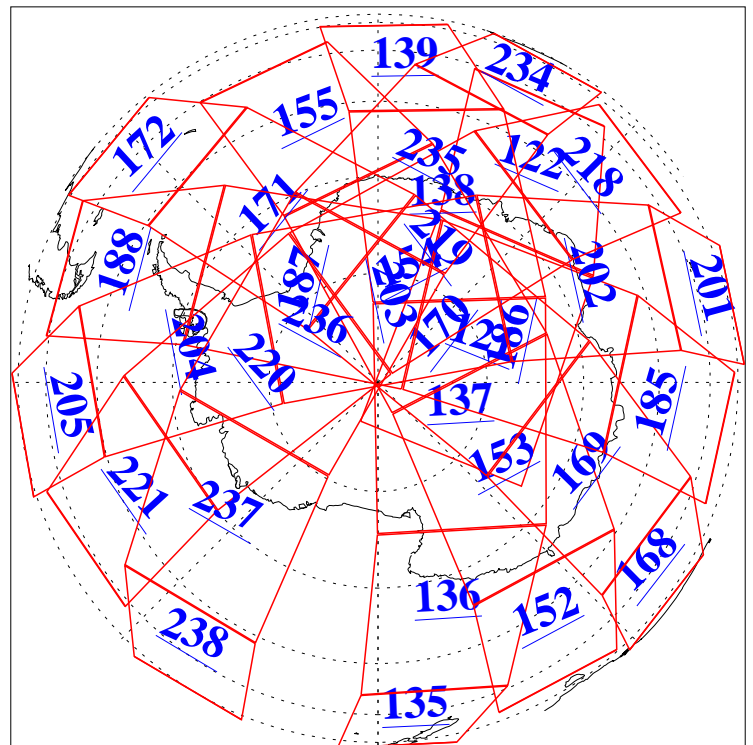

L1B Availability
AMSU Granules: 240
HSB Granules: 0
AIRS Granules: 240

17 Oct 2008
DoY 291
Aqua Day 2358
Granules: 1 to 120

Granules: 121 to 240

Legend: AMSU Available, HSB Available, AIRS Available

L1B Availability
AMSU Granules: 240
HSB Granules: 0
AIRS Granules: 240

17 Oct 2008
DoY 291
Aqua Day 2358
Ascending Granules

Descending Granules

Legend: AMSU Available, HSB Available, AIRS Available

L1B Availability
 AMSU Granules: 240
 HSB Granules: 0
 AIRS Granules: 240

17 Oct 2008
 DoY 291
 Aqua Day 2358

Northern Hemisphere Granules

Southern Hemisphere Granules

Legend: AMSU Available, HSB Available, AIRS Available