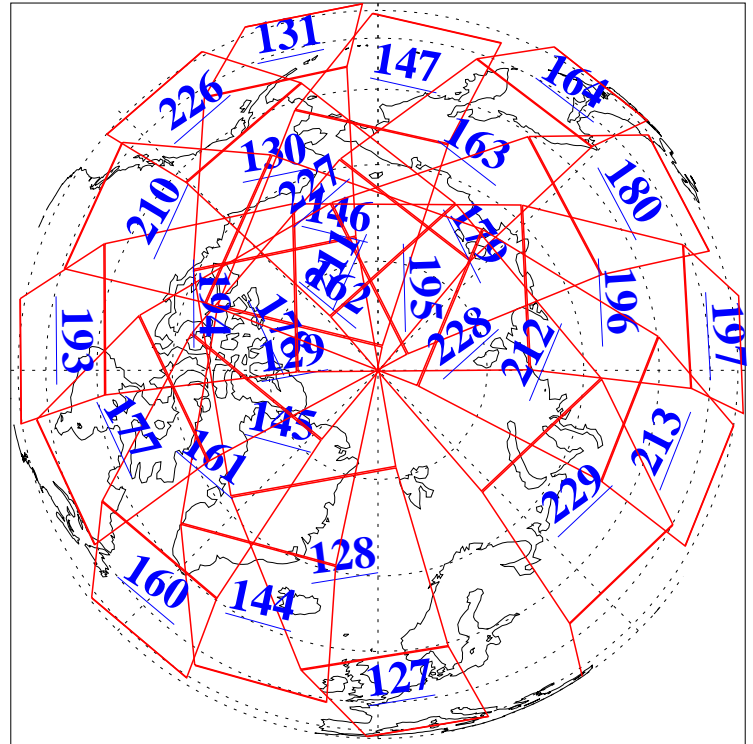

L1B Availability
AMSU Granules: 240
HSB Granules: 0
AIRS Granules: 240

17 Oct 2008
DoY 291
Aqua Day 2358
Granules: 1 to 120

Granules: 121 to 240

Legend: AMSU Available, HSB Available, AIRS Available

L1B Availability
AMSU Granules: 240
HSB Granules: 0
AIRS Granules: 240

17 Oct 2008
DoY 291
Aqua Day 2358
Ascending Granules

Descending Granules

Legend: AMSU Available, HSB Available, AIRS Available

L1B Availability
 AMSU Granules: 240
 HSB Granules: 0
 AIRS Granules: 240

17 Oct 2008
 DoY 291
 Aqua Day 2358

Northern Hemisphere Granules

Southern Hemisphere Granules

Legend: AMSU Available, HSB Available, AIRS Available