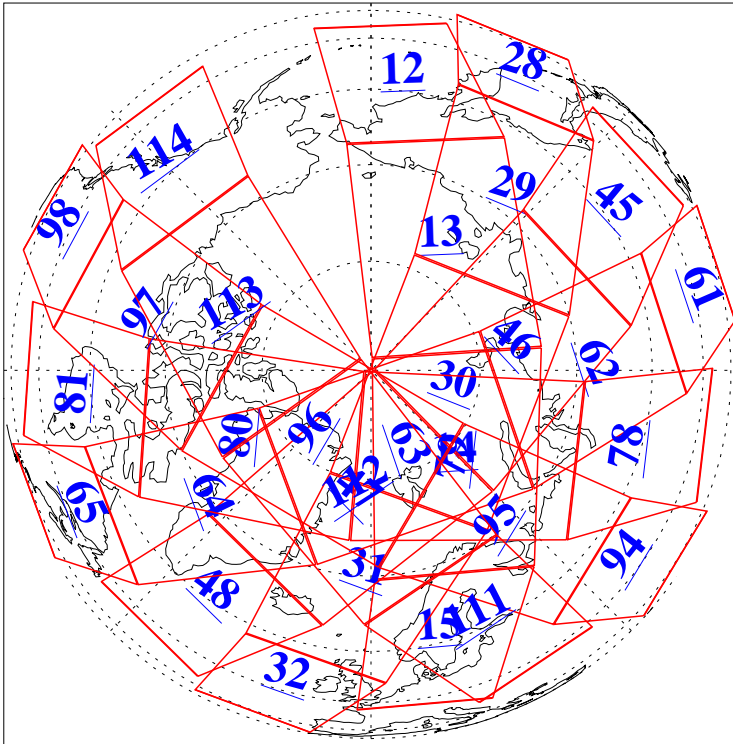

L1B Availability
AMSU Granules: 240
HSB Granules: 0
AIRS Granules: 240

17 Oct 2008
DoY 291
Aqua Day 2358
Granules: 1 to 120

Granules: 121 to 240

Legend: AMSU Available, HSB Available, AIRS Available

L1B Availability
AMSU Granules: 240
HSB Granules: 0
AIRS Granules: 240

17 Oct 2008
DoY 291
Aqua Day 2358
Ascending Granules

Descending Granules

Legend: AMSU Available, HSB Available, AIRS Available

L1B Availability
 AMSU Granules: 240
 HSB Granules: 0
 AIRS Granules: 240

17 Oct 2008
 DoY 291
 Aqua Day 2358

Northern Hemisphere Granules

Southern Hemisphere Granules

Legend: AMSU Available, HSB Available, AIRS Available