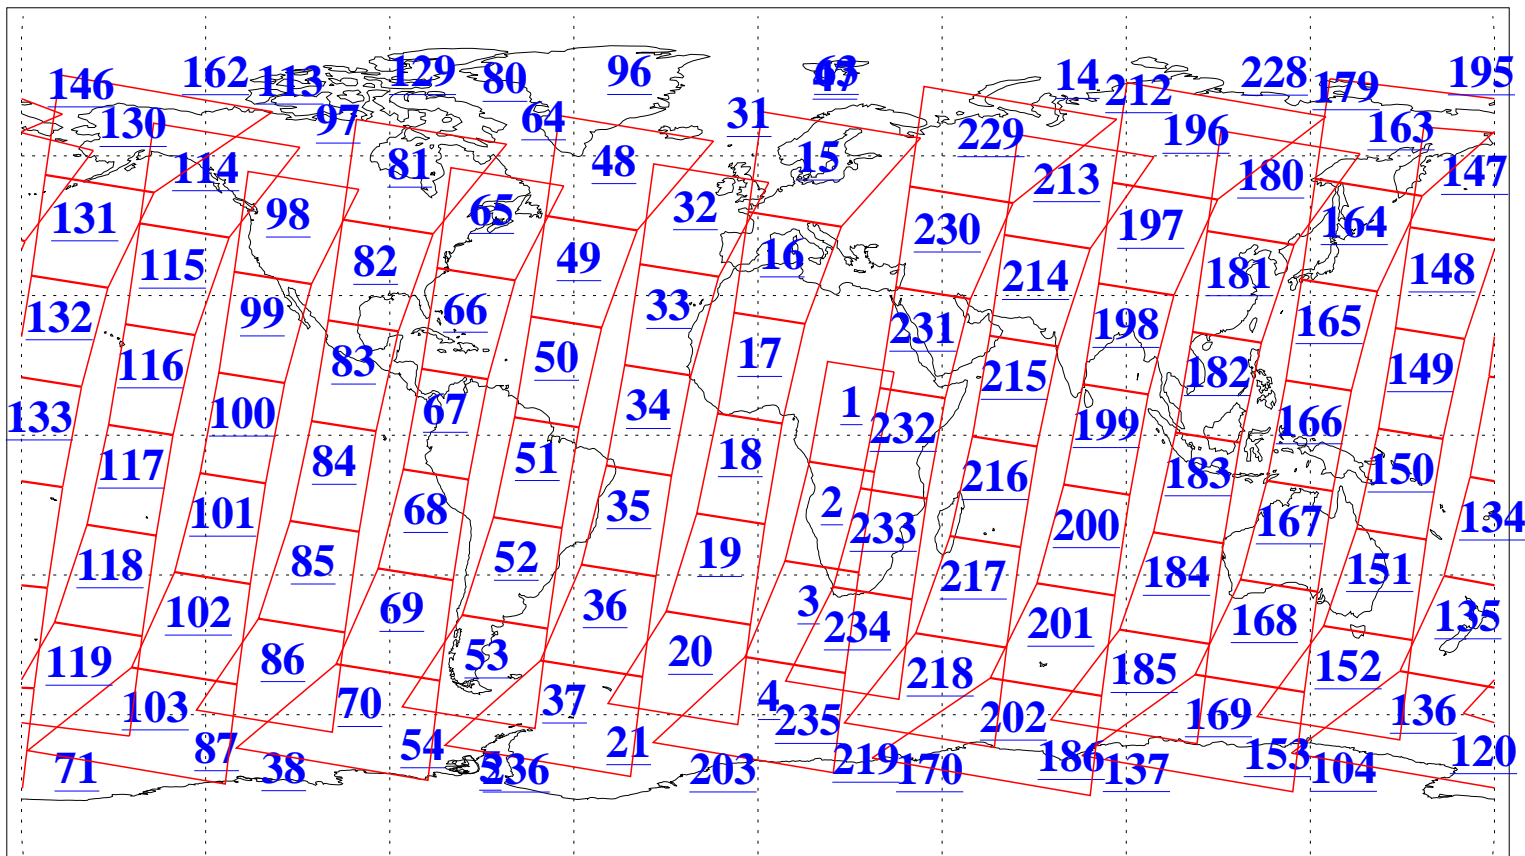

L1B Availability
AMSU Granules: 240
HSB Granules: 0
AIRS Granules: 240

17 Oct 2008
DoY 291
Aqua Day 2358
Granules: 1 to 120

Granules: 121 to 240

Legend: AMSU Available, HSB Available, AIRS Available

L1B Availability
AMSU Granules: 240
HSB Granules: 0
AIRS Granules: 240

17 Oct 2008
DoY 291
Aqua Day 2358
Ascending Granules

Descending Granules

Legend: AMSU Available, HSB Available, AIRS Available

L1B Availability
 AMSU Granules: 240
 HSB Granules: 0
 AIRS Granules: 240

17 Oct 2008
 DoY 291
 Aqua Day 2358

Northern Hemisphere Granules

Southern Hemisphere Granules

Legend: AMSU Available, HSB Available, AIRS Available