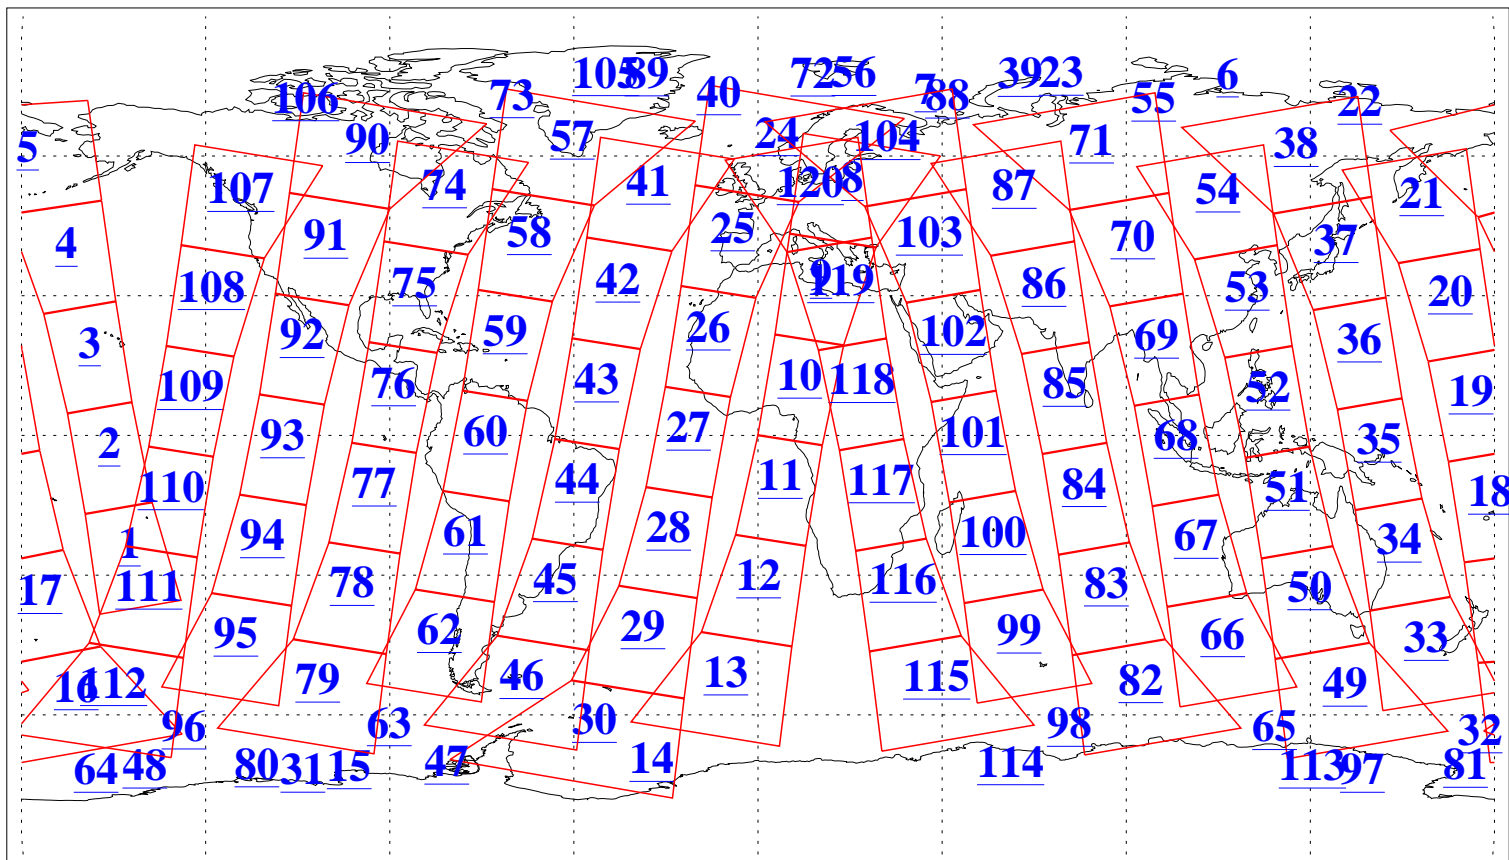

L1B Availability
AMSU Granules: 240
HSB Granules: 0
AIRS Granules: 240

16 Oct 2008
DoY 290
Aqua Day 2357
Granules: 1 to 120

Granules: 121 to 240

Legend: AMSU Available, HSB Available, AIRS Available

L1B Availability
AMSU Granules: 240
HSB Granules: 0
AIRS Granules: 240

16 Oct 2008
DoY 290
Aqua Day 2357

Ascending Granules

Descending Granules

Legend: AMSU Available, HSB Available, AIRS Available

L1B Availability
 AMSU Granules: 240
 HSB Granules: 0
 AIRS Granules: 240

16 Oct 2008
 DoY 290
 Aqua Day 2357

Northern Hemisphere Granules

Southern Hemisphere Granules

Legend: AMSU Available, HSB Available, AIRS Available