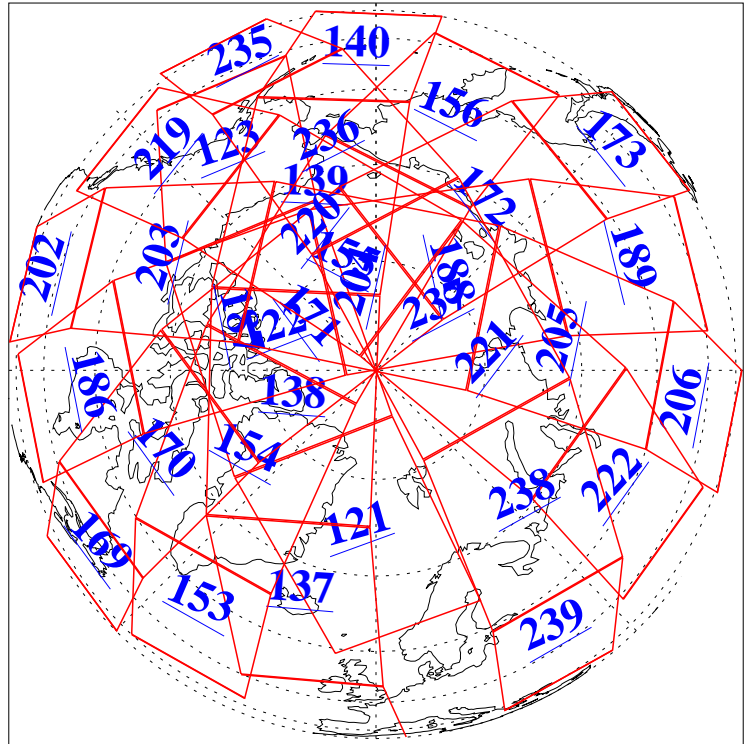

L1B Availability
AMSU Granules: 240
HSB Granules: 0
AIRS Granules: 240

16 Oct 2008
DoY 290
Aqua Day 2357
Granules: 1 to 120

Granules: 121 to 240

Legend: AMSU Available, HSB Available, AIRS Available

L1B Availability
AMSU Granules: 240
HSB Granules: 0
AIRS Granules: 240

16 Oct 2008
DoY 290
Aqua Day 2357

Ascending Granules

Descending Granules

Legend: AMSU Available, HSB Available, AIRS Available

L1B Availability
 AMSU Granules: 240
 HSB Granules: 0
 AIRS Granules: 240

16 Oct 2008
 DoY 290
 Aqua Day 2357

Northern Hemisphere Granules

Southern Hemisphere Granules

Legend: AMSU Available, HSB Available, AIRS Available