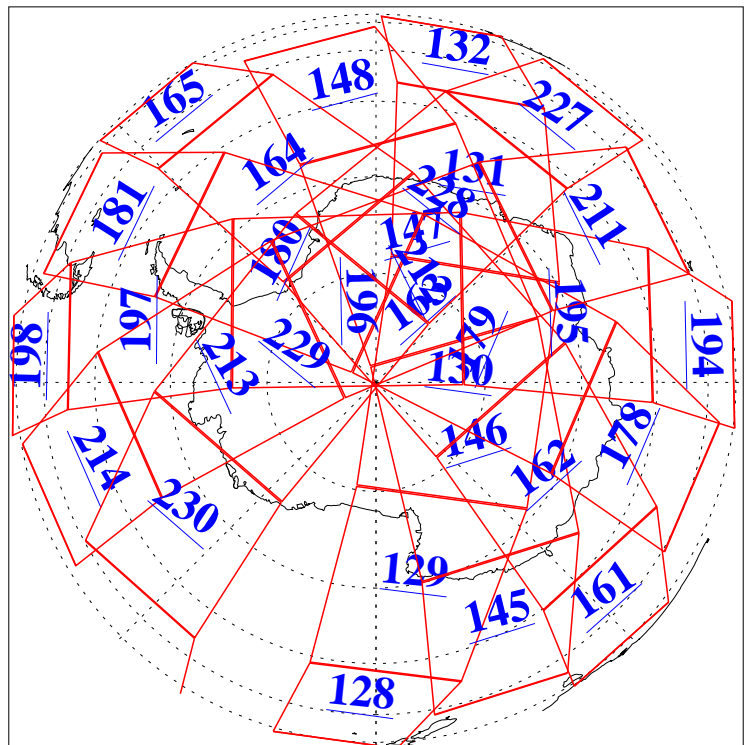

L1B Availability
AMSU Granules: 240
HSB Granules: 0
AIRS Granules: 240

16 Oct 2008
DoY 290
Aqua Day 2357
Granules: 1 to 120

Granules: 121 to 240

Legend: AMSU Available, HSB Available, AIRS Available

L1B Availability
AMSU Granules: 240
HSB Granules: 0
AIRS Granules: 240

16 Oct 2008
DoY 290
Aqua Day 2357

Ascending Granules

Descending Granules

Legend: AMSU Available, HSB Available, AIRS Available

L1B Availability
 AMSU Granules: 240
 HSB Granules: 0
 AIRS Granules: 240

16 Oct 2008
 DoY 290
 Aqua Day 2357

Northern Hemisphere Granules

Southern Hemisphere Granules

Legend: AMSU Available, HSB Available, AIRS Available