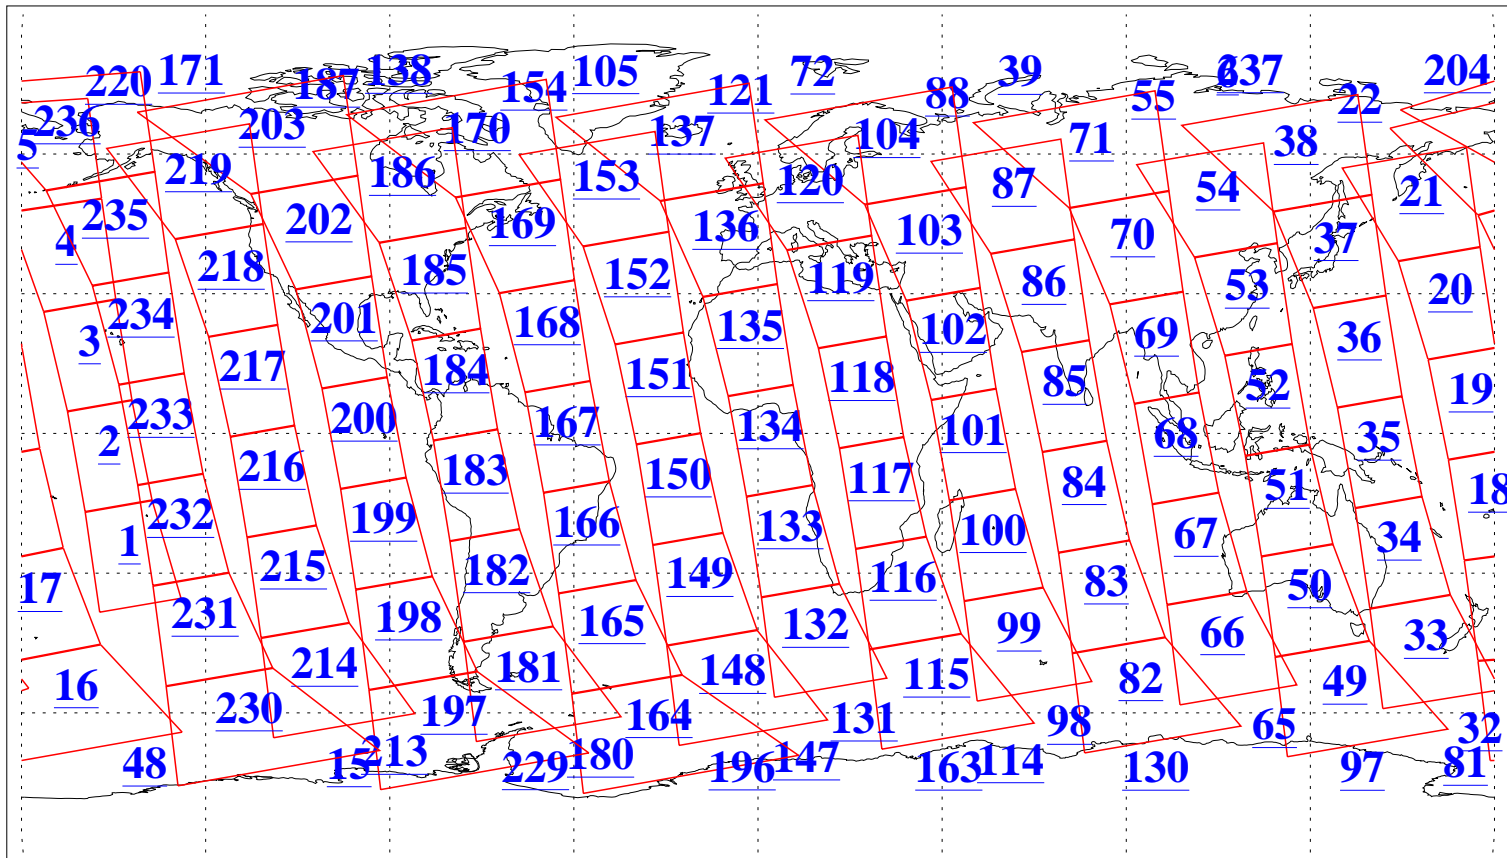

L1B Availability
AMSU Granules: 240
HSB Granules: 0
AIRS Granules: 240

16 Oct 2008
DoY 290
Aqua Day 2357
Granules: 1 to 120

Granules: 121 to 240

Legend: AMSU Available, HSB Available, AIRS Available

L1B Availability
AMSU Granules: 240
HSB Granules: 0
AIRS Granules: 240

16 Oct 2008
DoY 290
Aqua Day 2357

Ascending Granules

Descending Granules

Legend: AMSU Available, HSB Available, AIRS Available

L1B Availability
 AMSU Granules: 240
 HSB Granules: 0
 AIRS Granules: 240

16 Oct 2008
 DoY 290
 Aqua Day 2357

Northern Hemisphere Granules

Southern Hemisphere Granules

Legend: AMSU Available, HSB Available, AIRS Available