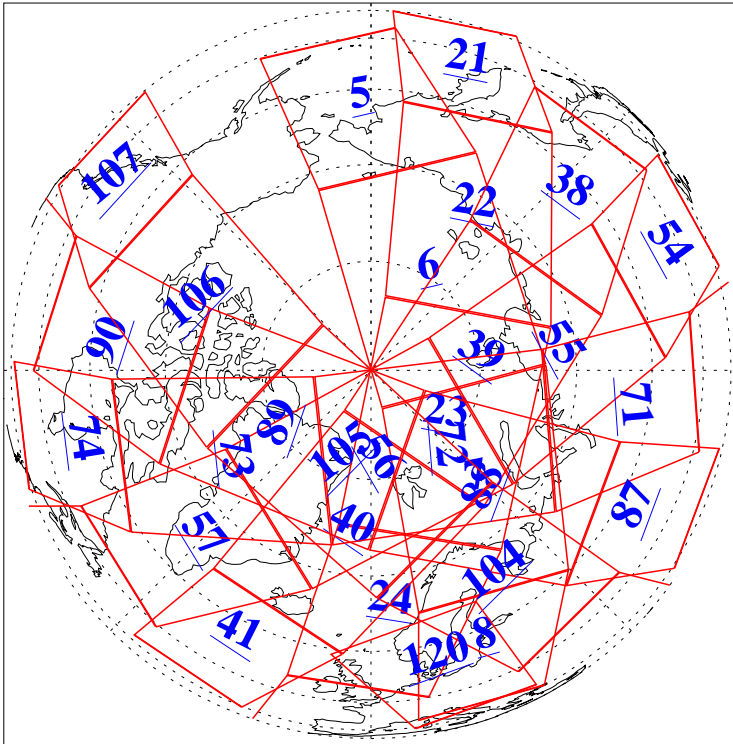

L1B Availability
AMSU Granules: 240
HSB Granules: 0
AIRS Granules: 240

16 Oct 2008
DoY 290
Aqua Day 2357
Granules: 1 to 120

Granules: 121 to 240

Legend: AMSU Available, HSB Available, AIRS Available

L1B Availability
AMSU Granules: 240
HSB Granules: 0
AIRS Granules: 240

16 Oct 2008
DoY 290
Aqua Day 2357

Ascending Granules

Descending Granules

Legend: AMSU Available, HSB Available, AIRS Available

L1B Availability
 AMSU Granules: 240
 HSB Granules: 0
 AIRS Granules: 240

16 Oct 2008
 DoY 290
 Aqua Day 2357

Northern Hemisphere Granules

Southern Hemisphere Granules

Legend: AMSU Available, HSB Available, AIRS Available