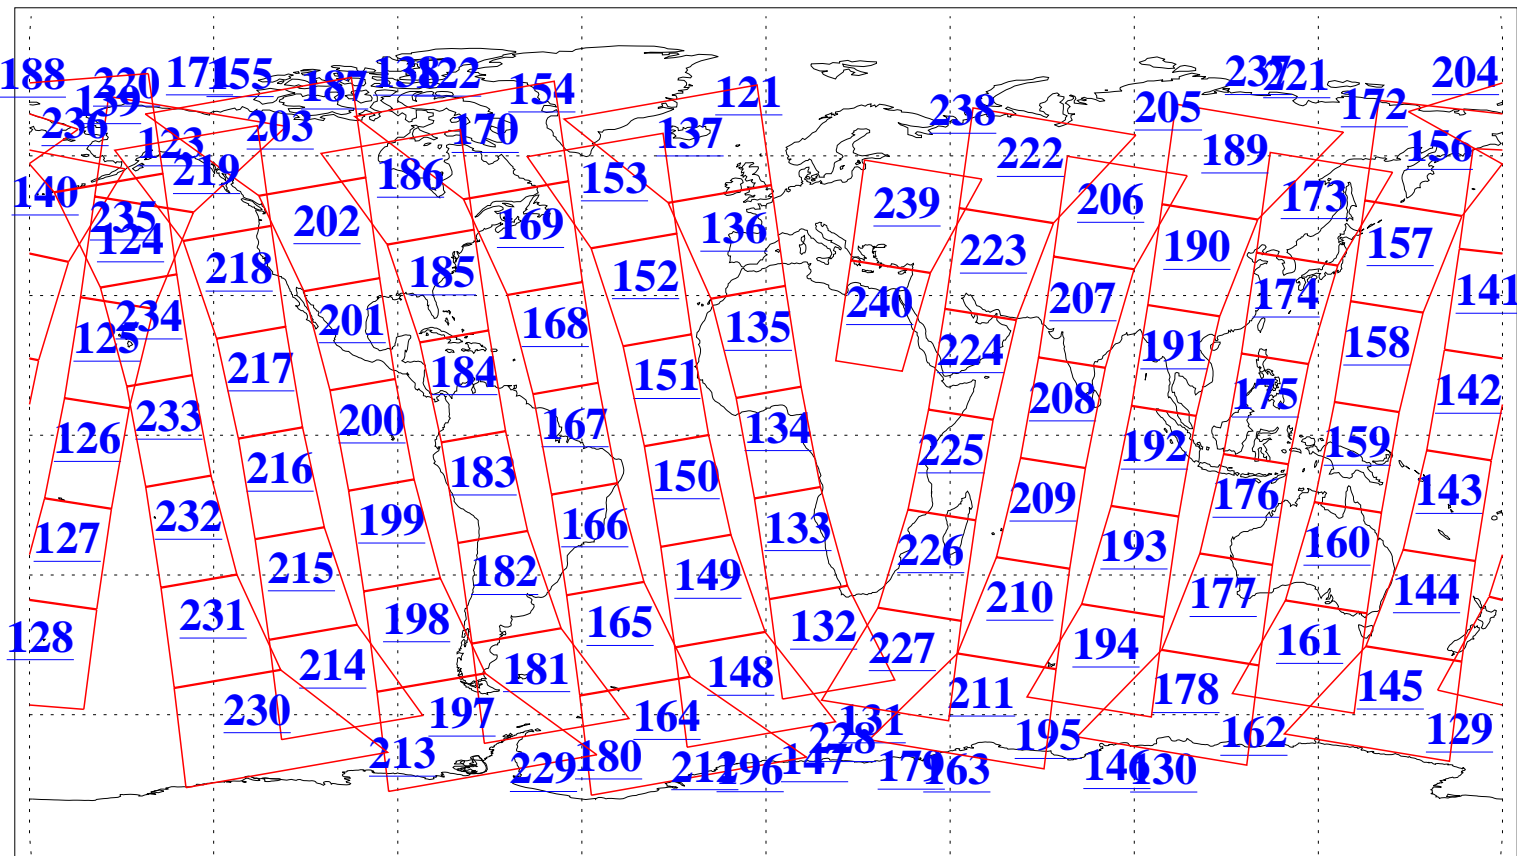

L1B Availability
AMSU Granules: 240
HSB Granules: 0
AIRS Granules: 240

16 Oct 2008
DoY 290
Aqua Day 2357
Granules: 1 to 120

Granules: 121 to 240

Legend: AMSU Available, HSB Available, AIRS Available

L1B Availability
AMSU Granules: 240
HSB Granules: 0
AIRS Granules: 240

16 Oct 2008
DoY 290
Aqua Day 2357

Ascending Granules

Descending Granules

Legend: AMSU Available, HSB Available, AIRS Available

L1B Availability
 AMSU Granules: 240
 HSB Granules: 0
 AIRS Granules: 240

16 Oct 2008
 DoY 290
 Aqua Day 2357