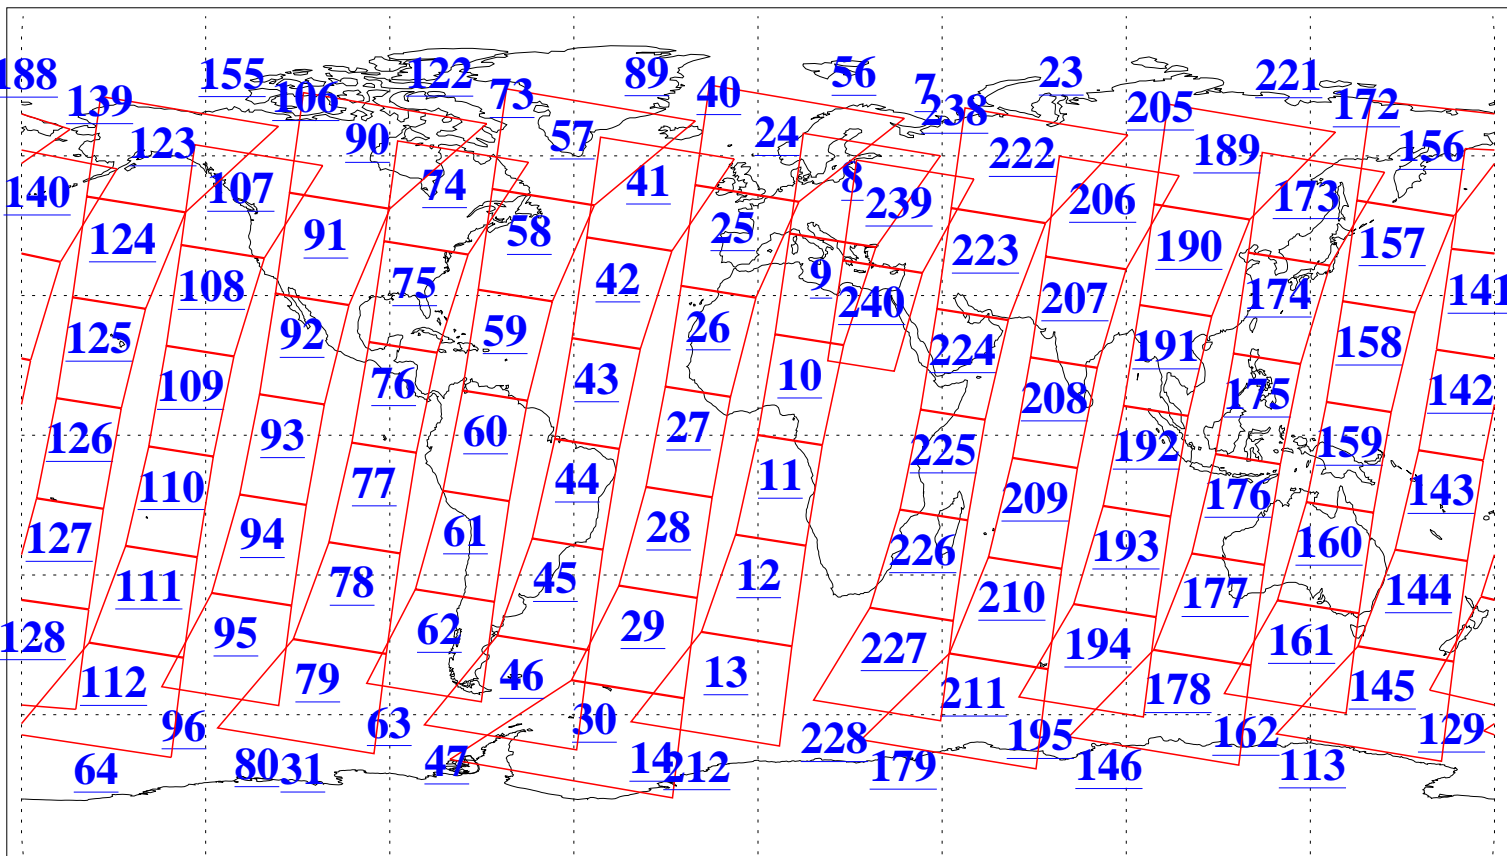

L1B Availability
AMSU Granules: 240
HSB Granules: 0
AIRS Granules: 240

16 Oct 2008
DoY 290
Aqua Day 2357
Granules: 1 to 120

Granules: 121 to 240

Legend: AMSU Available, HSB Available, AIRS Available

L1B Availability
AMSU Granules: 240
HSB Granules: 0
AIRS Granules: 240

16 Oct 2008
DoY 290
Aqua Day 2357

Ascending Granules

Descending Granules

Legend: AMSU Available, HSB Available, AIRS Available

L1B Availability
 AMSU Granules: 240
 HSB Granules: 0
 AIRS Granules: 240

16 Oct 2008
 DoY 290
 Aqua Day 2357

Northern Hemisphere Granules

Southern Hemisphere Granules

Legend: AMSU Available, HSB Available, AIRS Available