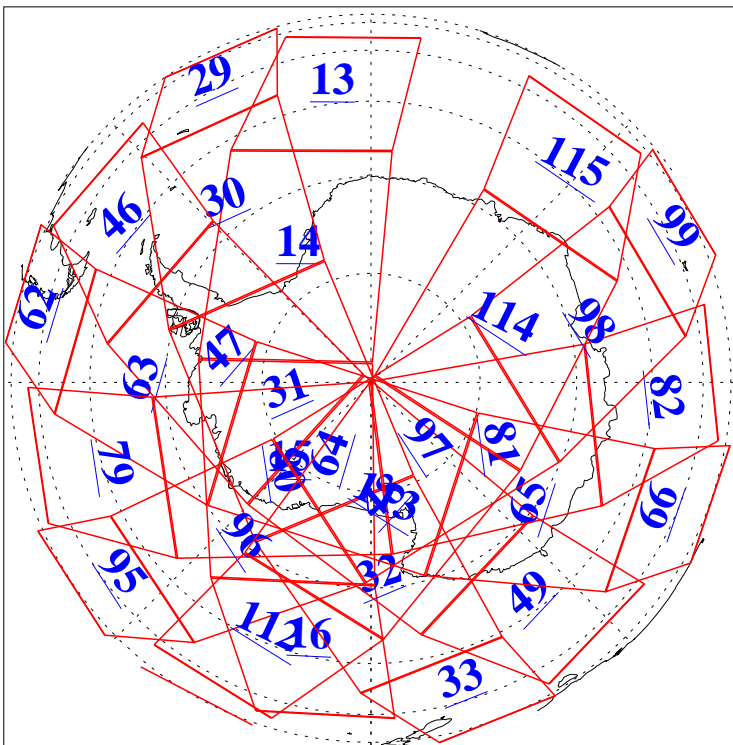

L1B Availability
AMSU Granules: 240
HSB Granules: 0
AIRS Granules: 240

16 Oct 2008
DoY 290
Aqua Day 2357
Granules: 1 to 120

Granules: 121 to 240

Legend: AMSU Available, HSB Available, AIRS Available

L1B Availability
AMSU Granules: 240
HSB Granules: 0
AIRS Granules: 240

16 Oct 2008
DoY 290
Aqua Day 2357

Ascending Granules

Descending Granules

Legend: AMSU Available, HSB Available, AIRS Available

L1B Availability
 AMSU Granules: 240
 HSB Granules: 0
 AIRS Granules: 240

16 Oct 2008
 DoY 290
 Aqua Day 2357

Northern Hemisphere Granules

Southern Hemisphere Granules

Legend: AMSU Available, HSB Available, AIRS Available