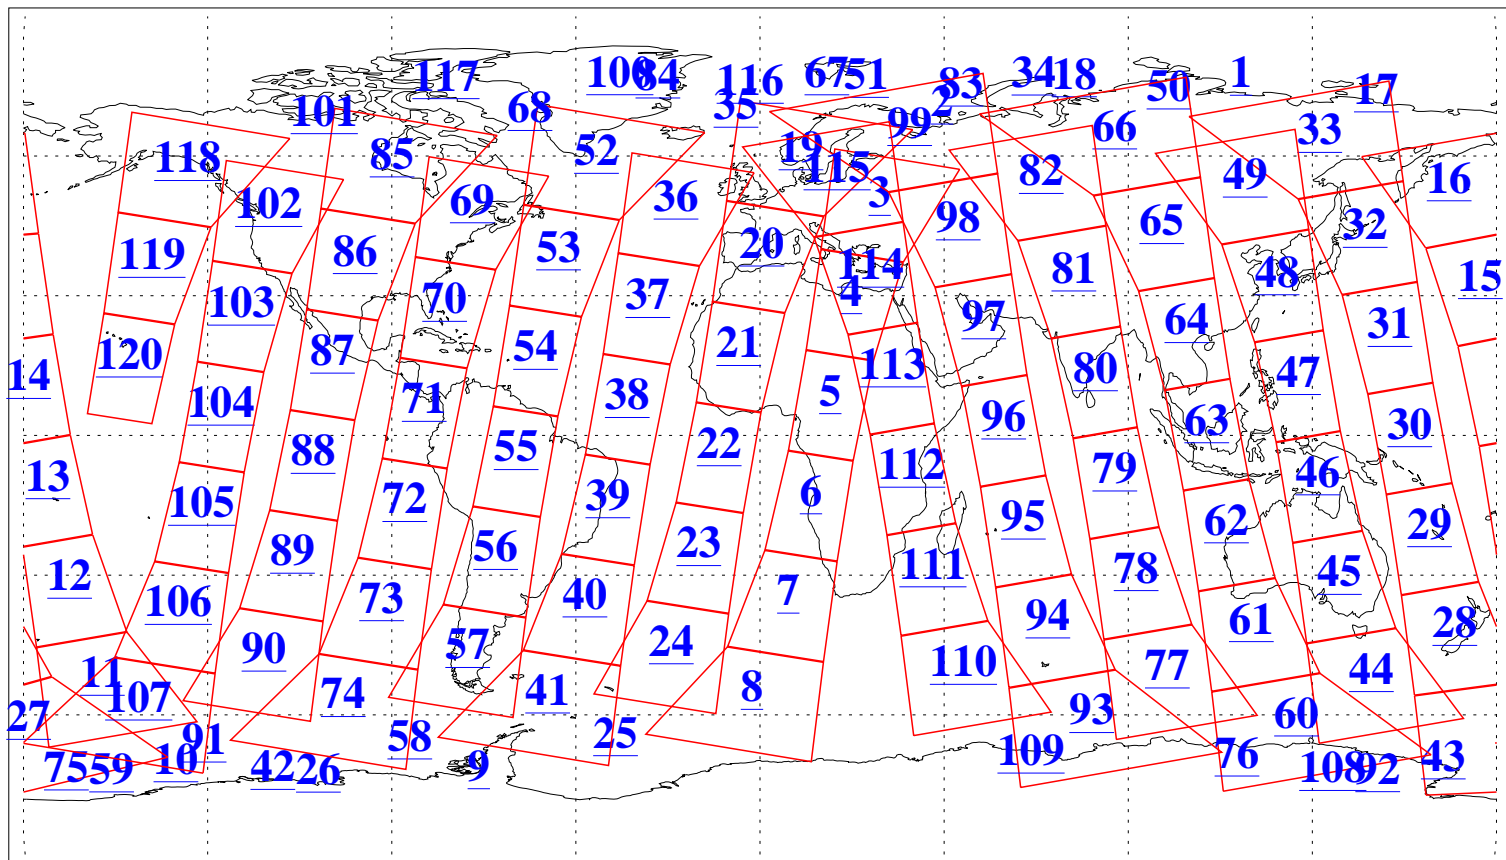

L1B Availability
AMSU Granules: 240
HSB Granules: 0
AIRS Granules: 240

13 Oct 2008
DoY 287
Aqua Day 2354
Granules: 1 to 120

Granules: 121 to 240

Legend: AMSU Available, HSB Available, AIRS Available

L1B Availability
AMSU Granules: 240
HSB Granules: 0
AIRS Granules: 240

13 Oct 2008
DoY 287
Aqua Day 2354

Ascending Granules

Descending Granules

Legend: AMSU Available, HSB Available, AIRS Available

L1B Availability
AMSU Granules: 240
HSB Granules: 0
AIRS Granules: 240

13 Oct 2008
DoY 287
Aqua Day 2354

Northern Hemisphere Granules

Southern Hemisphere Granules

Legend: AMSU Available, HSB Available, AIRS Available