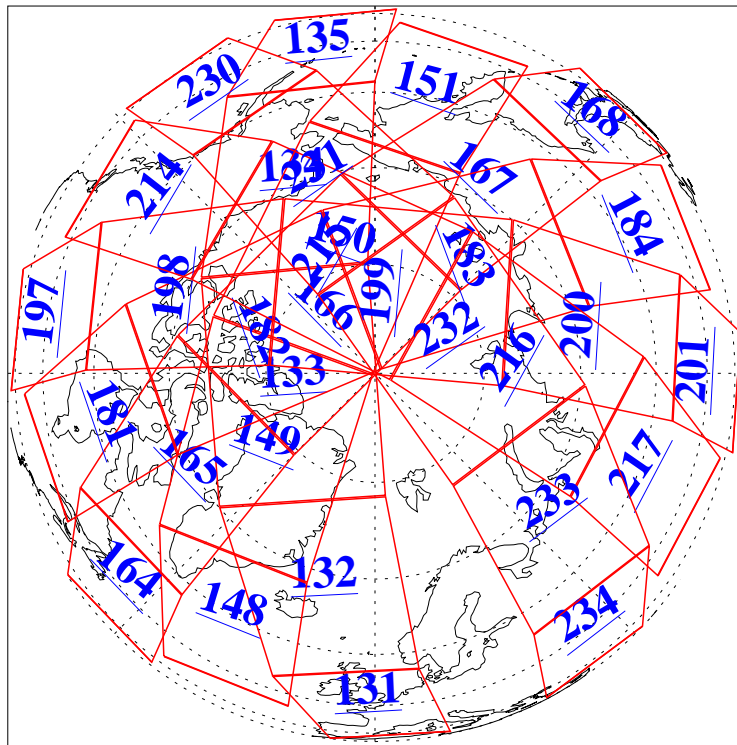

L1B Availability
AMSU Granules: 240
HSB Granules: 0
AIRS Granules: 240

13 Oct 2008
DoY 287
Aqua Day 2354
Granules: 1 to 120

Granules: 121 to 240

Legend: AMSU Available, HSB Available, AIRS Available

L1B Availability
AMSU Granules: 240
HSB Granules: 0
AIRS Granules: 240

13 Oct 2008
DoY 287
Aqua Day 2354

Ascending Granules

Descending Granules

Legend: AMSU Available, HSB Available, AIRS Available

L1B Availability
AMSU Granules: 240
HSB Granules: 0
AIRS Granules: 240

13 Oct 2008
DoY 287
Aqua Day 2354

Northern Hemisphere Granules

Southern Hemisphere Granules

Legend: AMSU Available, HSB Available, AIRS Available