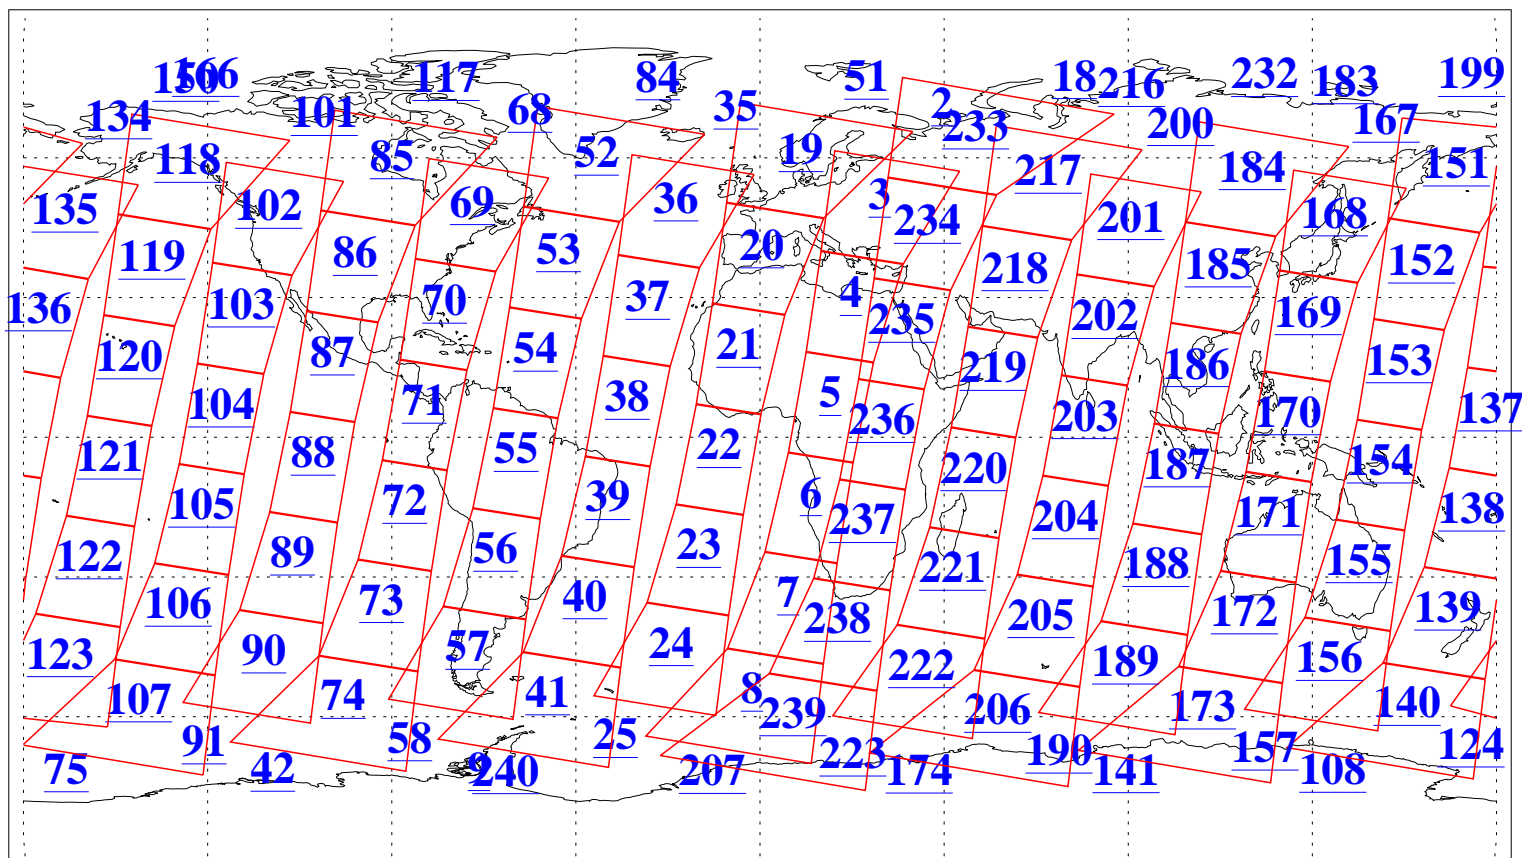

L1B Availability
AMSU Granules: 240
HSB Granules: 0
AIRS Granules: 240

13 Oct 2008
DoY 287
Aqua Day 2354
Granules: 1 to 120

Granules: 121 to 240

Legend: AMSU Available, HSB Available, AIRS Available

L1B Availability
AMSU Granules: 240
HSB Granules: 0
AIRS Granules: 240

13 Oct 2008
DoY 287
Aqua Day 2354

Ascending Granules

Descending Granules

Legend: AMSU Available, HSB Available, AIRS Available

L1B Availability
AMSU Granules: 240
HSB Granules: 0
AIRS Granules: 240

13 Oct 2008
DoY 287
Aqua Day 2354

Northern Hemisphere Granules

Southern Hemisphere Granules

Legend: AMSU Available, HSB Available, AIRS Available