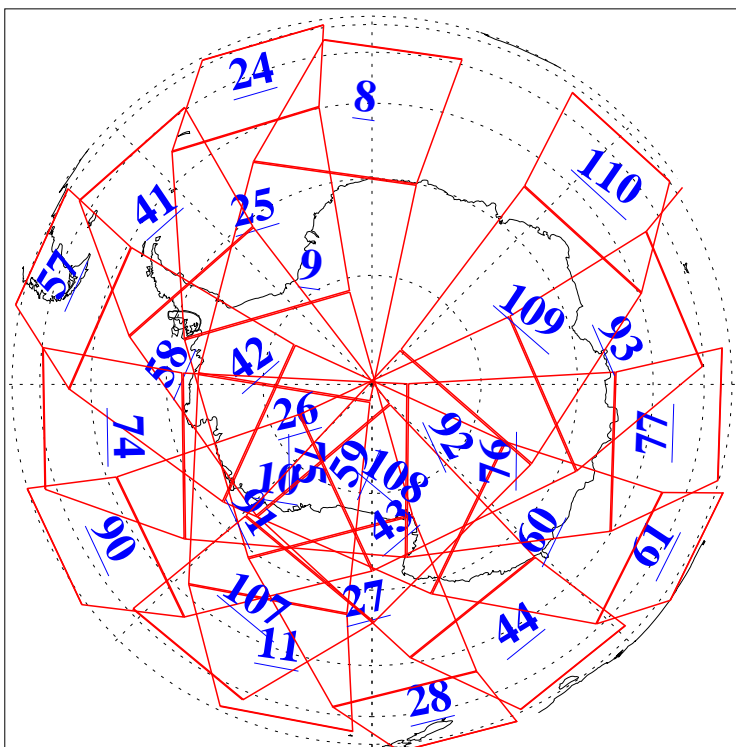

L1B Availability
AMSU Granules: 240
HSB Granules: 0
AIRS Granules: 240

13 Oct 2008
DoY 287
Aqua Day 2354
Granules: 1 to 120

Granules: 121 to 240

Legend: AMSU Available, HSB Available, AIRS Available

L1B Availability
AMSU Granules: 240
HSB Granules: 0
AIRS Granules: 240

13 Oct 2008
DoY 287
Aqua Day 2354

Ascending Granules

Descending Granules

Legend: AMSU Available, HSB Available, AIRS Available

L1B Availability
AMSU Granules: 240
HSB Granules: 0
AIRS Granules: 240

13 Oct 2008
DoY 287
Aqua Day 2354

Northern Hemisphere Granules

Southern Hemisphere Granules

Legend: AMSU Available, HSB Available, AIRS Available