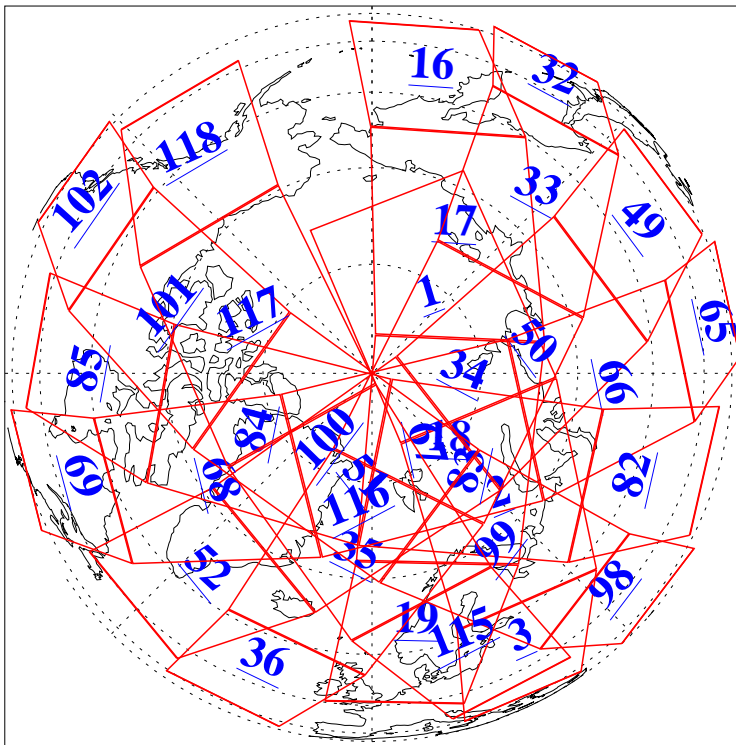

L1B Availability
AMSU Granules: 240
HSB Granules: 0
AIRS Granules: 240

13 Oct 2008
DoY 287
Aqua Day 2354
Granules: 1 to 120

Granules: 121 to 240

Legend: AMSU Available, HSB Available, AIRS Available

L1B Availability
AMSU Granules: 240
HSB Granules: 0
AIRS Granules: 240

13 Oct 2008
DoY 287
Aqua Day 2354

Ascending Granules

Descending Granules

Legend: AMSU Available, HSB Available, AIRS Available

L1B Availability
AMSU Granules: 240
HSB Granules: 0
AIRS Granules: 240

13 Oct 2008
DoY 287
Aqua Day 2354

Northern Hemisphere Granules

Southern Hemisphere Granules

Legend: AMSU Available, HSB Available, AIRS Available