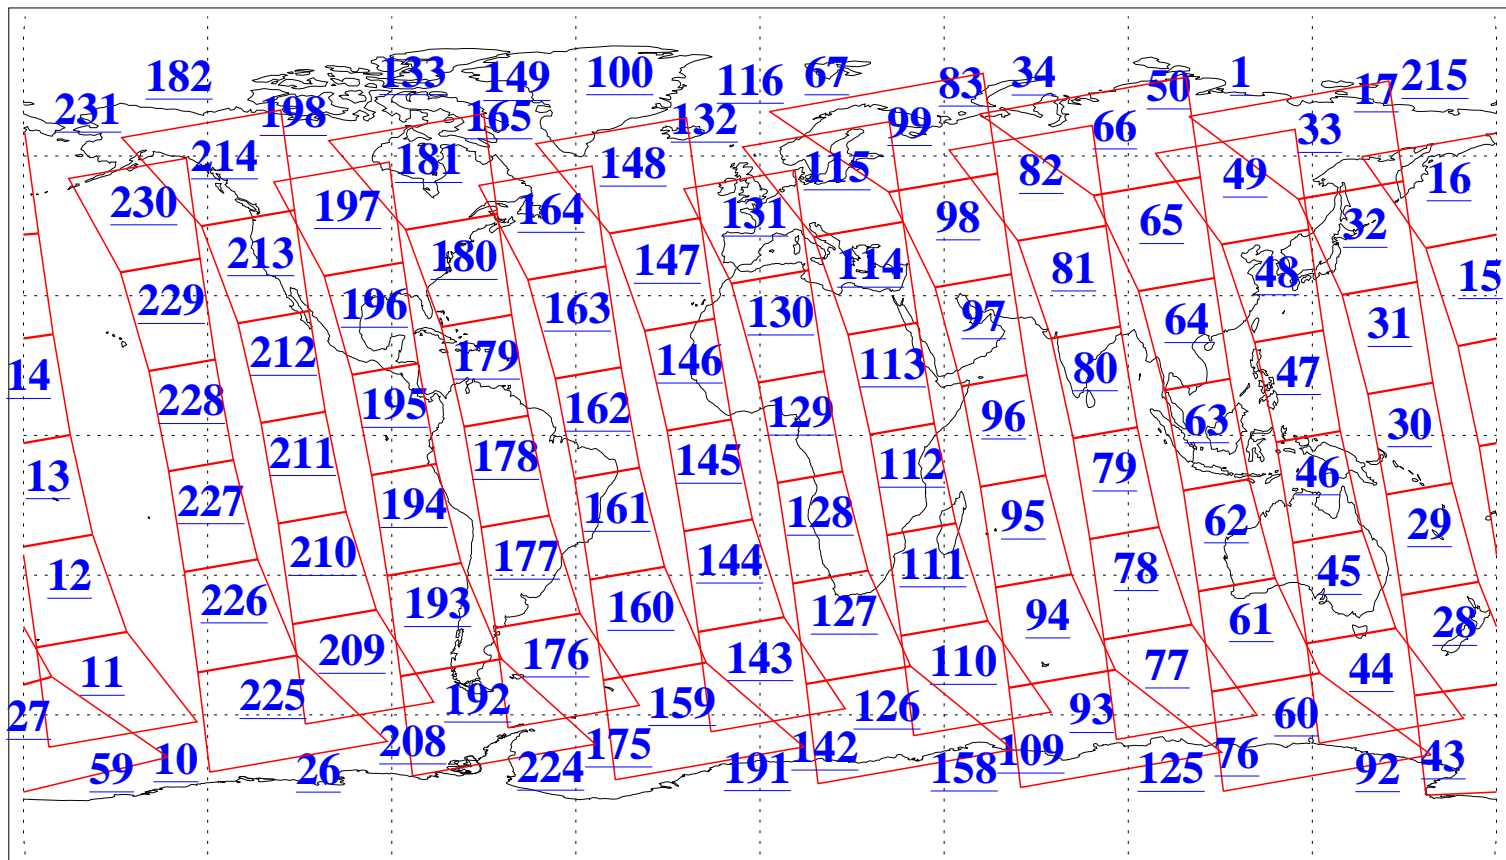

L1B Availability
AMSU Granules: 240
HSB Granules: 0
AIRS Granules: 240

13 Oct 2008
DoY 287
Aqua Day 2354
Granules: 1 to 120

Granules: 121 to 240

Legend: AMSU Available, HSB Available, AIRS Available

L1B Availability
AMSU Granules: 240
HSB Granules: 0
AIRS Granules: 240

13 Oct 2008
DoY 287
Aqua Day 2354

Ascending Granules

Descending Granules

Legend: AMSU Available, HSB Available, AIRS Available

L1B Availability
AMSU Granules: 240
HSB Granules: 0
AIRS Granules: 240

13 Oct 2008
DoY 287
Aqua Day 2354

Northern Hemisphere Granules

Southern Hemisphere Granules

Legend: AMSU Available, HSB Available, AIRS Available