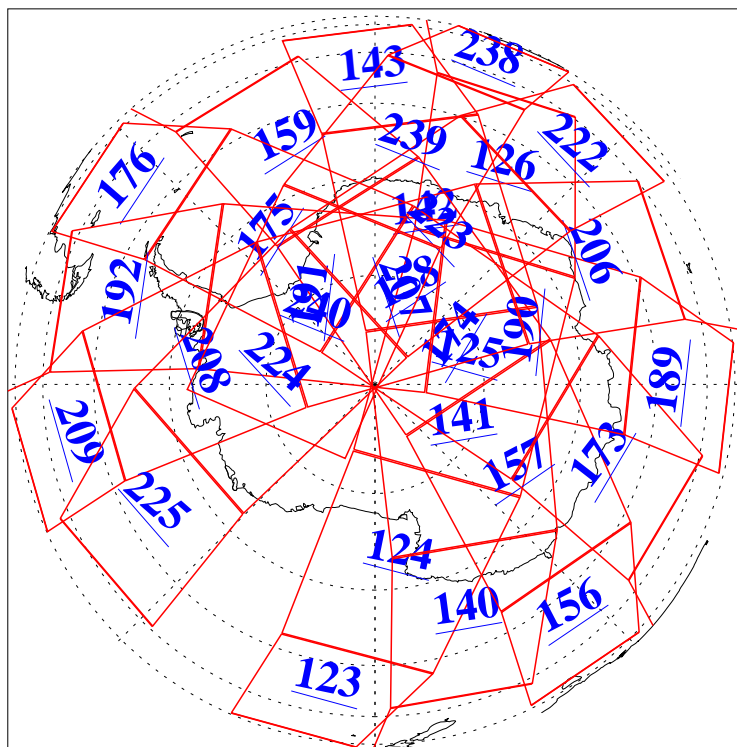

L1B Availability
AMSU Granules: 240
HSB Granules: 0
AIRS Granules: 240

13 Oct 2008
DoY 287
Aqua Day 2354
Granules: 1 to 120

Granules: 121 to 240

Legend: AMSU Available, HSB Available, AIRS Available

L1B Availability
AMSU Granules: 240
HSB Granules: 0
AIRS Granules: 240

13 Oct 2008
DoY 287
Aqua Day 2354

Ascending Granules

Descending Granules

Legend: AMSU Available, HSB Available, AIRS Available

L1B Availability
AMSU Granules: 240
HSB Granules: 0
AIRS Granules: 240

13 Oct 2008
DoY 287
Aqua Day 2354

Northern Hemisphere Granules

Southern Hemisphere Granules

Legend: AMSU Available, HSB Available, AIRS Available