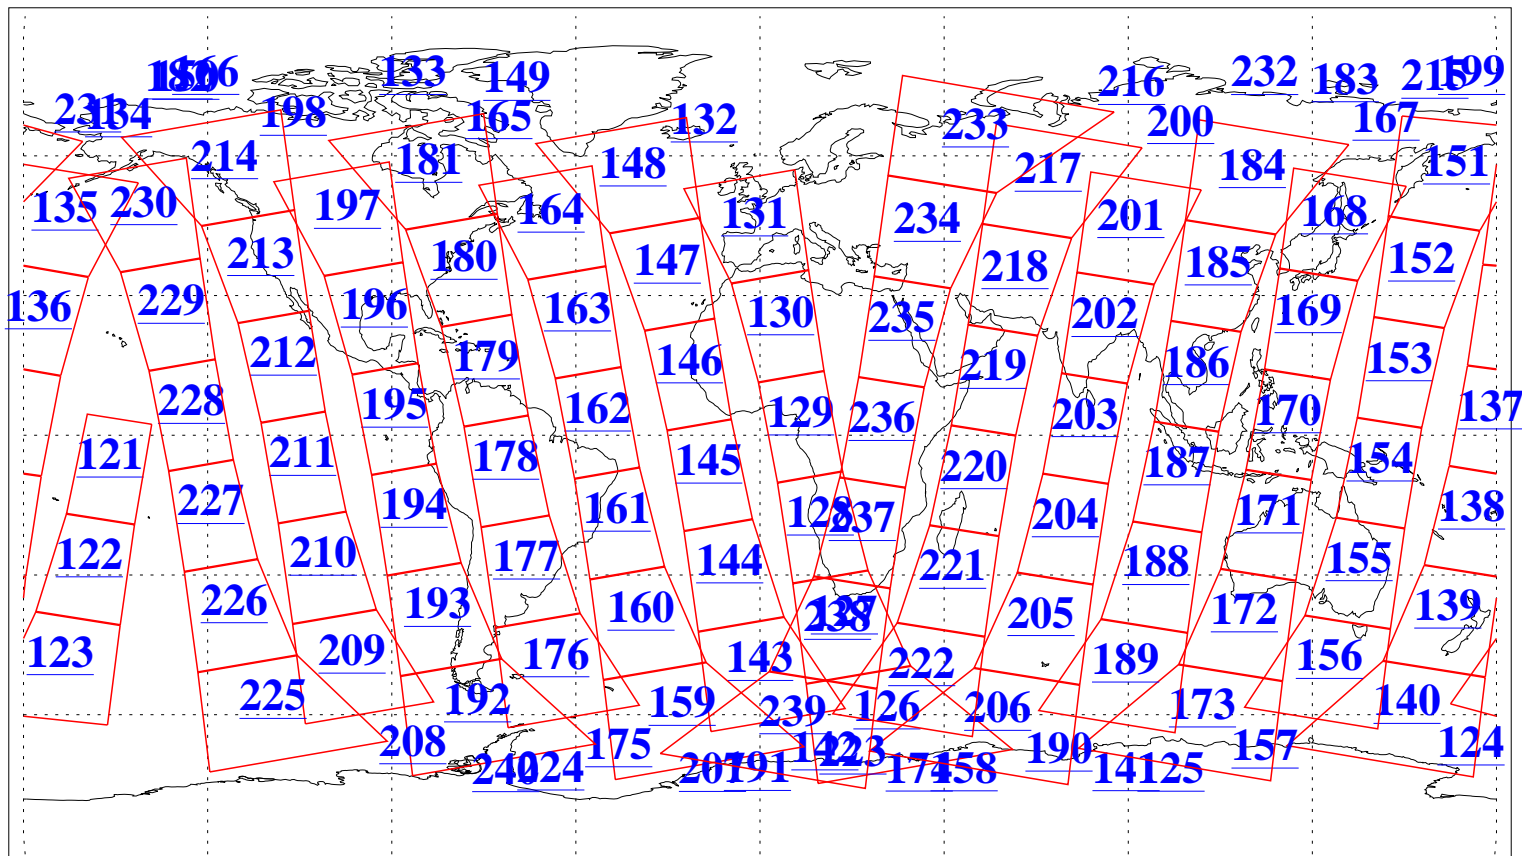

L1B Availability
AMSU Granules: 240
HSB Granules: 0
AIRS Granules: 240

13 Oct 2008
DoY 287
Aqua Day 2354
Granules: 1 to 120

Granules: 121 to 240

Legend: AMSU Available, HSB Available, AIRS Available

L1B Availability
AMSU Granules: 240
HSB Granules: 0
AIRS Granules: 240

13 Oct 2008
DoY 287
Aqua Day 2354

Ascending Granules

Descending Granules

Legend: AMSU Available, HSB Available, AIRS Available

L1B Availability
AMSU Granules: 240
HSB Granules: 0
AIRS Granules: 240

13 Oct 2008
DoY 287
Aqua Day 2354