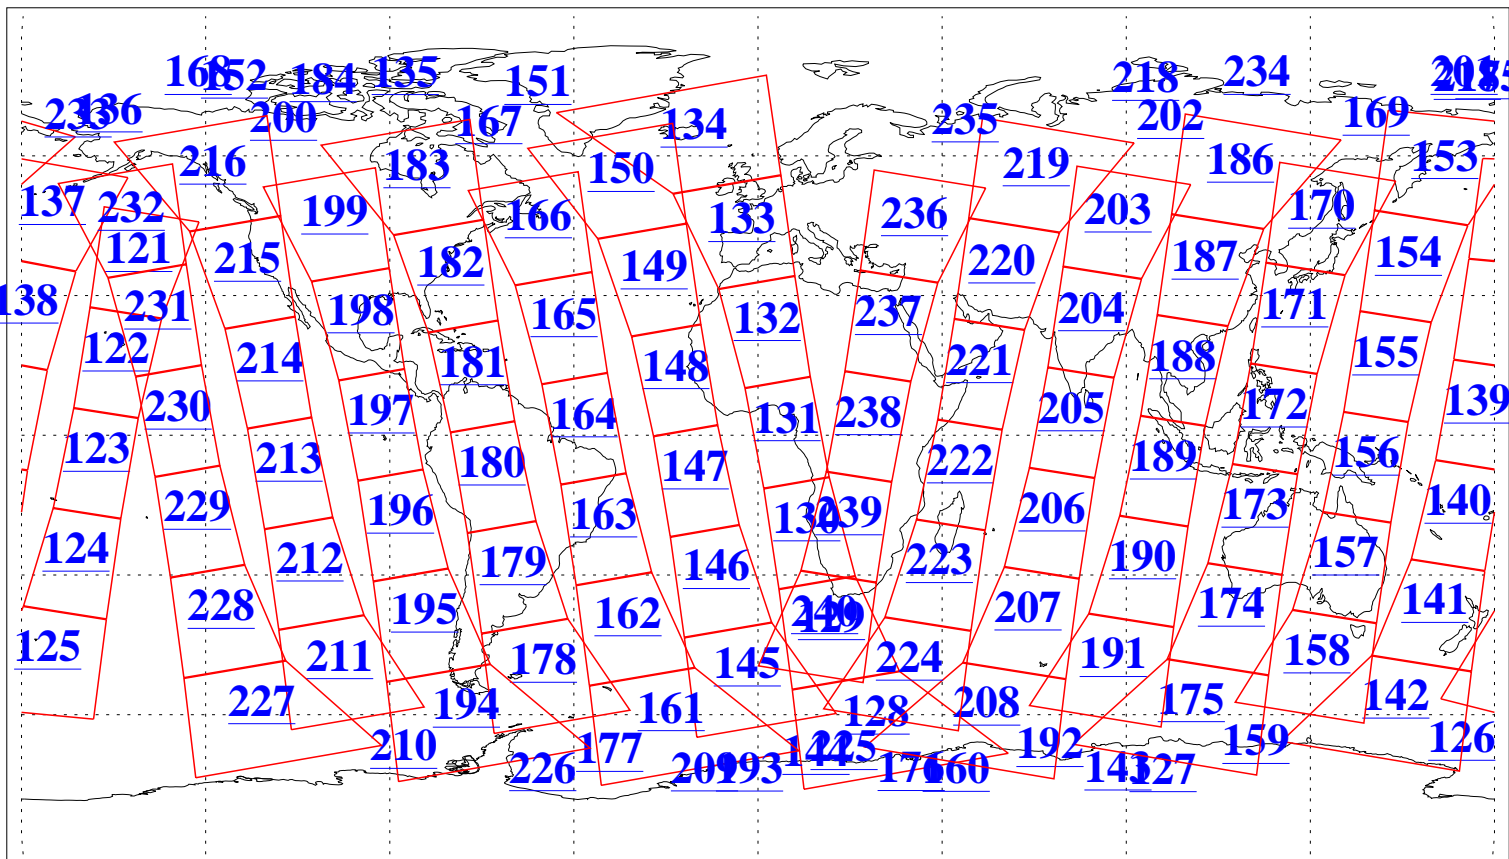

L1B Availability
AMSU Granules: 240
HSB Granules: 0
AIRS Granules: 240

11 Oct 2008
DoY 285
Aqua Day 2352
Granules: 1 to 120

Granules: 121 to 240

Legend: AMSU Available, HSB Available, AIRS Available

L1B Availability
AMSU Granules: 240
HSB Granules: 0
AIRS Granules: 240

11 Oct 2008
DoY 285
Aqua Day 2352

Ascending Granules

Descending Granules

Legend: AMSU Available, HSB Available, AIRS Available

L1B Availability
 AMSU Granules: 240
 HSB Granules: 0
 AIRS Granules: 240

11 Oct 2008
 DoY 285
 Aqua Day 2352

Northern Hemisphere Granules

Southern Hemisphere Granules

Legend: AMSU Available, HSB Available, AIRS Available