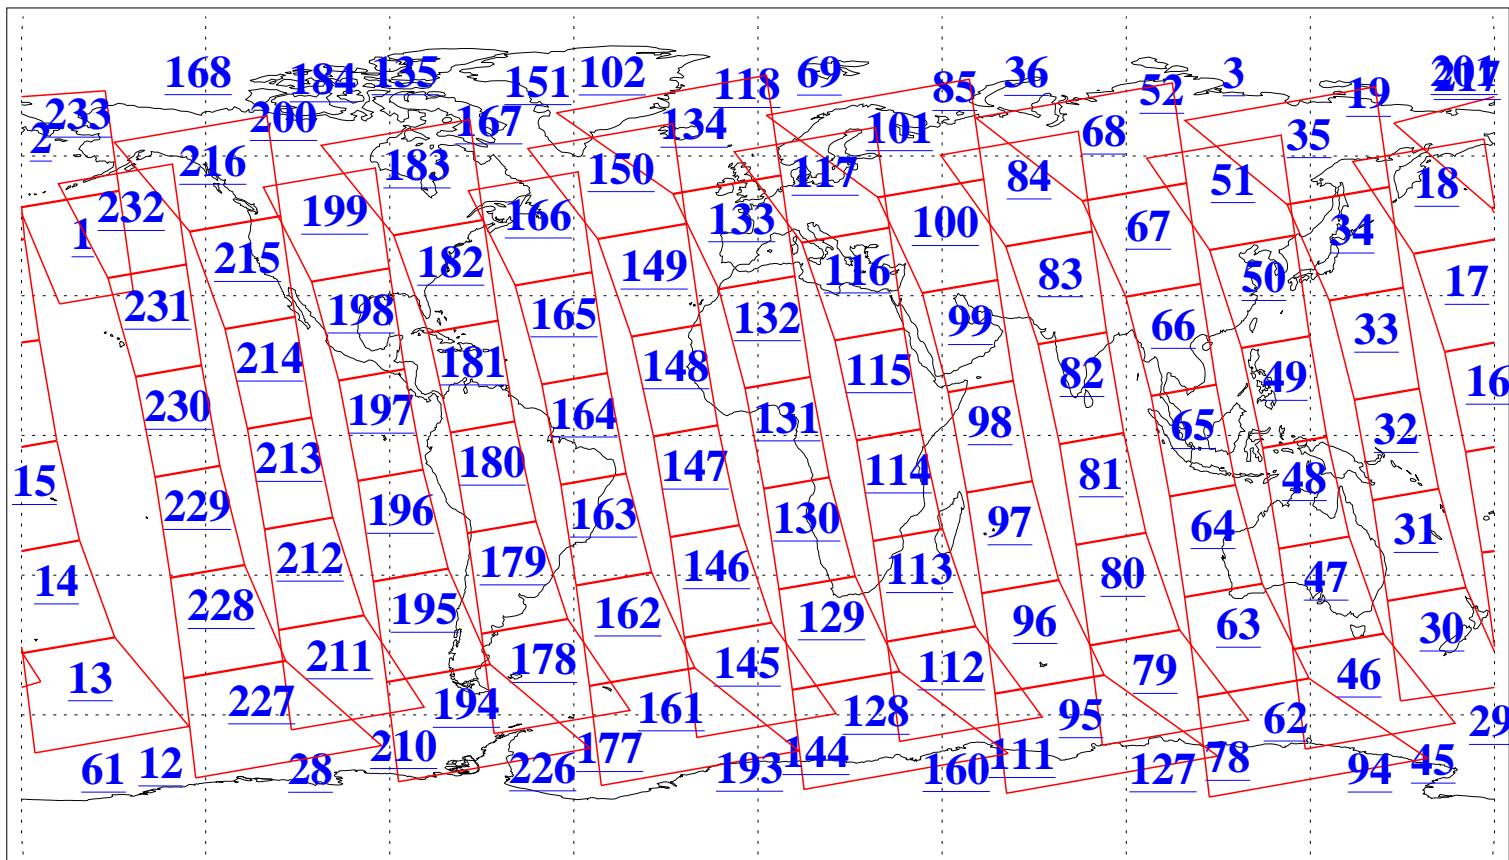

L1B Availability
AMSU Granules: 240
HSB Granules: 0
AIRS Granules: 240

11 Oct 2008
DoY 285
Aqua Day 2352
Granules: 1 to 120

Granules: 121 to 240

Legend: AMSU Available, HSB Available, AIRS Available

L1B Availability
AMSU Granules: 240
HSB Granules: 0
AIRS Granules: 240

11 Oct 2008
DoY 285
Aqua Day 2352

Ascending Granules

Descending Granules

Legend: AMSU Available, HSB Available, AIRS Available

L1B Availability
 AMSU Granules: 240
 HSB Granules: 0
 AIRS Granules: 240

11 Oct 2008
 DoY 285
 Aqua Day 2352

Northern Hemisphere Granules

Southern Hemisphere Granules

Legend: AMSU Available, HSB Available, AIRS Available