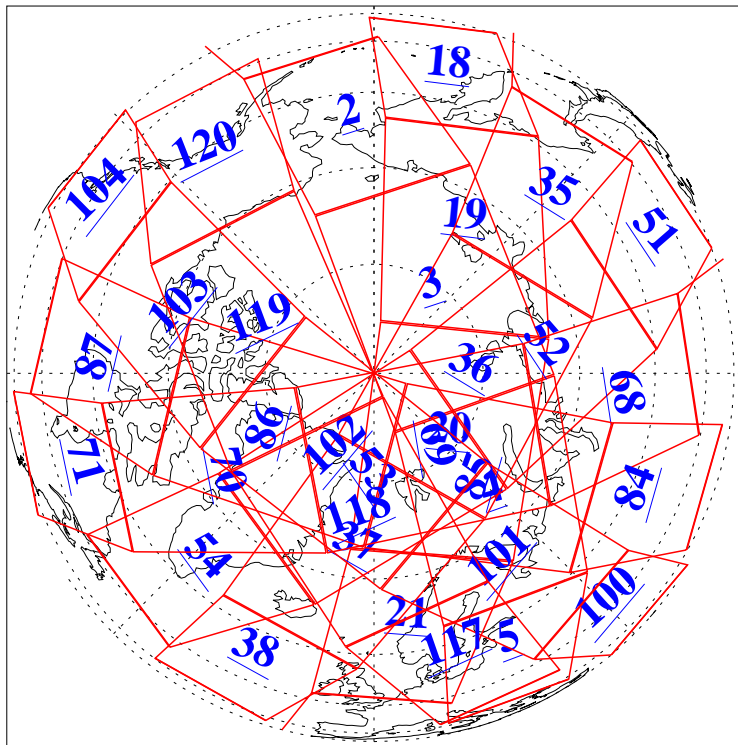

L1B Availability
AMSU Granules: 240
HSB Granules: 0
AIRS Granules: 240

11 Oct 2008
DoY 285
Aqua Day 2352
Granules: 1 to 120

Granules: 121 to 240

Legend: AMSU Available, HSB Available, AIRS Available

L1B Availability
AMSU Granules: 240
HSB Granules: 0
AIRS Granules: 240

11 Oct 2008
DoY 285
Aqua Day 2352

Ascending Granules

Descending Granules

Legend: AMSU Available, HSB Available, AIRS Available

L1B Availability
 AMSU Granules: 240
 HSB Granules: 0
 AIRS Granules: 240

11 Oct 2008
 DoY 285
 Aqua Day 2352

Northern Hemisphere Granules

Southern Hemisphere Granules

Legend: AMSU Available, HSB Available, AIRS Available