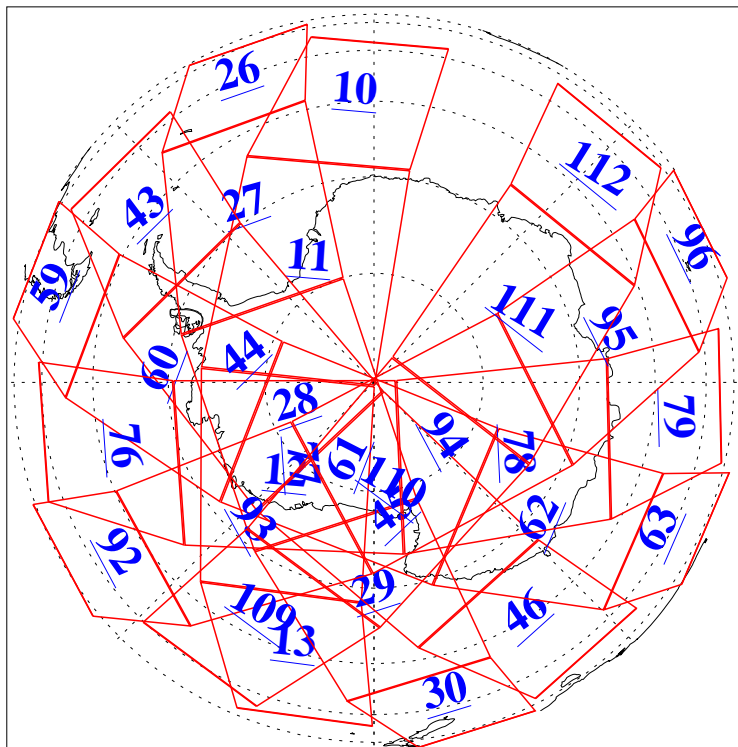

L1B Availability
AMSU Granules: 240
HSB Granules: 0
AIRS Granules: 240

11 Oct 2008
DoY 285
Aqua Day 2352
Granules: 1 to 120

Granules: 121 to 240

Legend: AMSU Available, HSB Available, AIRS Available

L1B Availability
AMSU Granules: 240
HSB Granules: 0
AIRS Granules: 240

11 Oct 2008
DoY 285
Aqua Day 2352

Ascending Granules

Descending Granules

Legend: AMSU Available, HSB Available, AIRS Available

L1B Availability
 AMSU Granules: 240
 HSB Granules: 0
 AIRS Granules: 240

11 Oct 2008
 DoY 285
 Aqua Day 2352

Northern Hemisphere Granules

Southern Hemisphere Granules

Legend: AMSU Available, HSB Available, AIRS Available