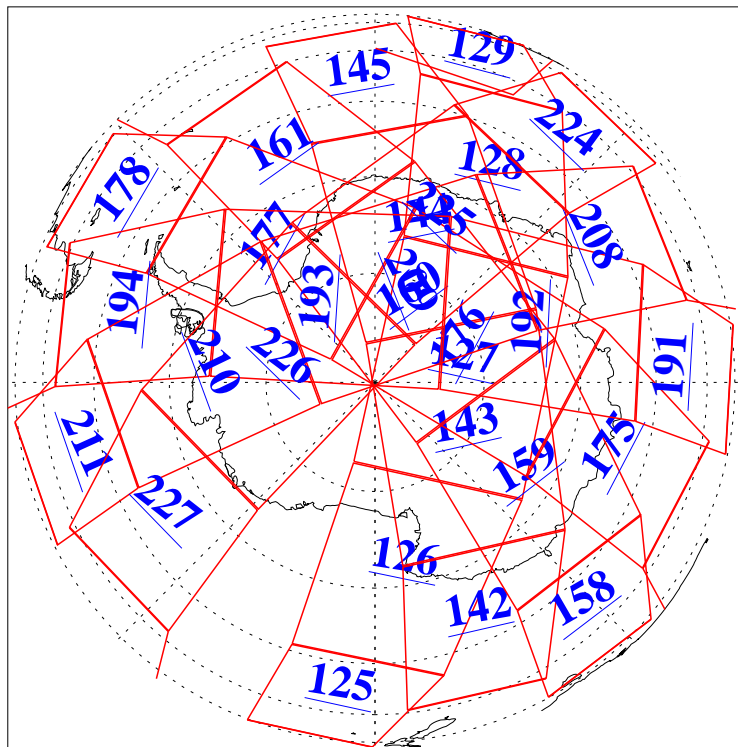

L1B Availability
AMSU Granules: 240
HSB Granules: 0
AIRS Granules: 240

11 Oct 2008
DoY 285
Aqua Day 2352
Granules: 1 to 120

Granules: 121 to 240

Legend: AMSU Available, HSB Available, AIRS Available

L1B Availability
AMSU Granules: 240
HSB Granules: 0
AIRS Granules: 240

11 Oct 2008
DoY 285
Aqua Day 2352

Ascending Granules

Descending Granules

Legend: AMSU Available, HSB Available, AIRS Available

L1B Availability
 AMSU Granules: 240
 HSB Granules: 0
 AIRS Granules: 240

11 Oct 2008
 DoY 285
 Aqua Day 2352

Northern Hemisphere Granules

Southern Hemisphere Granules

Legend: AMSU Available, HSB Available, AIRS Available