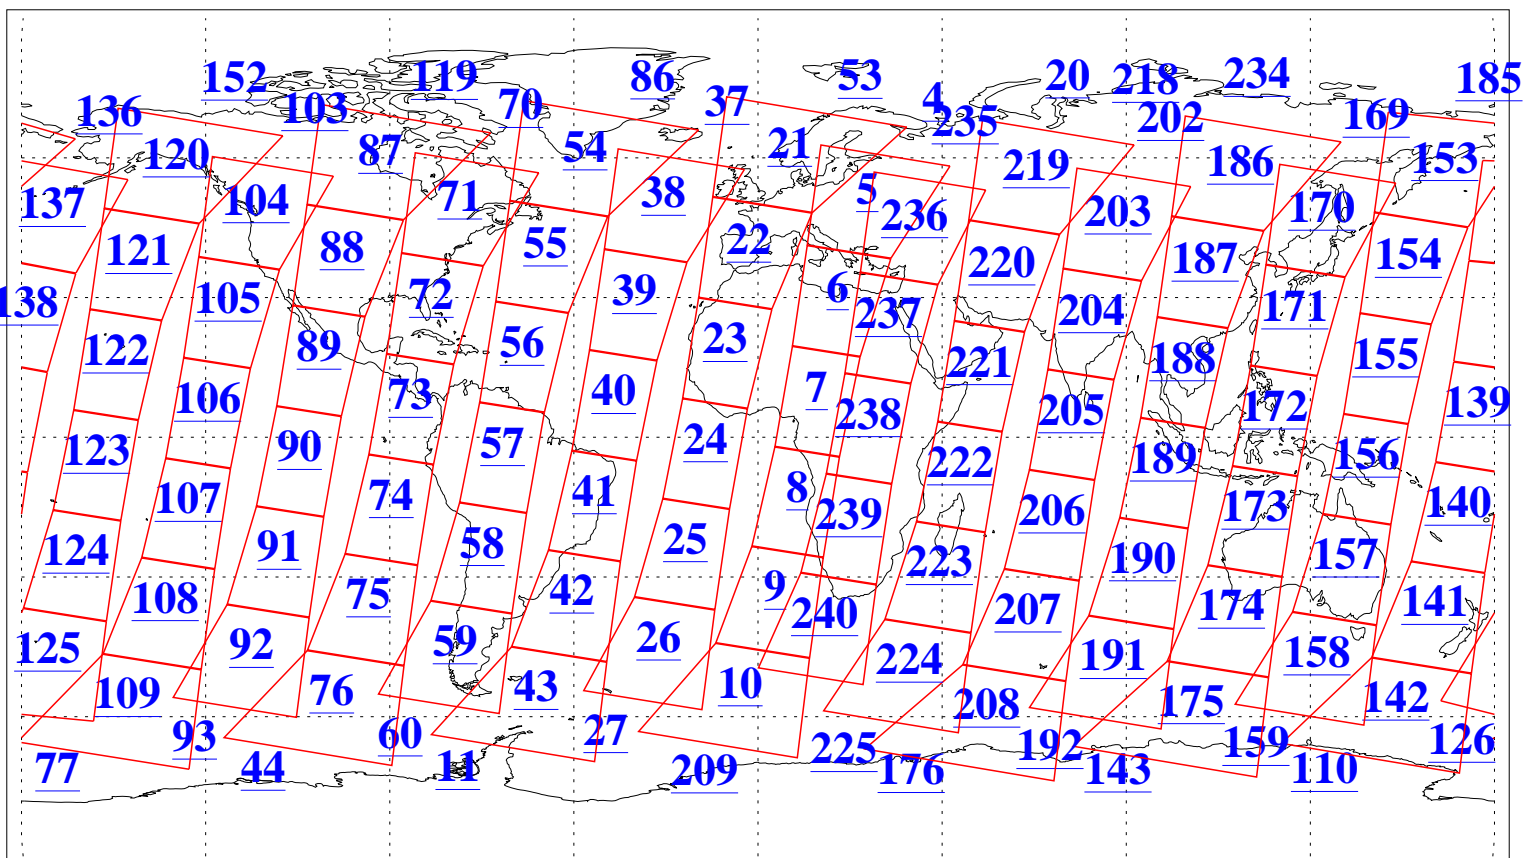

L1B Availability
AMSU Granules: 240
HSB Granules: 0
AIRS Granules: 240

11 Oct 2008
DoY 285
Aqua Day 2352
Granules: 1 to 120

Granules: 121 to 240

Legend: AMSU Available, HSB Available, AIRS Available

L1B Availability
AMSU Granules: 240
HSB Granules: 0
AIRS Granules: 240

11 Oct 2008
DoY 285
Aqua Day 2352

Ascending Granules

Descending Granules

Legend: AMSU Available, HSB Available, AIRS Available

L1B Availability
 AMSU Granules: 240
 HSB Granules: 0
 AIRS Granules: 240

11 Oct 2008
 DoY 285
 Aqua Day 2352

Northern Hemisphere Granules

Southern Hemisphere Granules

Legend: AMSU Available, HSB Available, AIRS Available