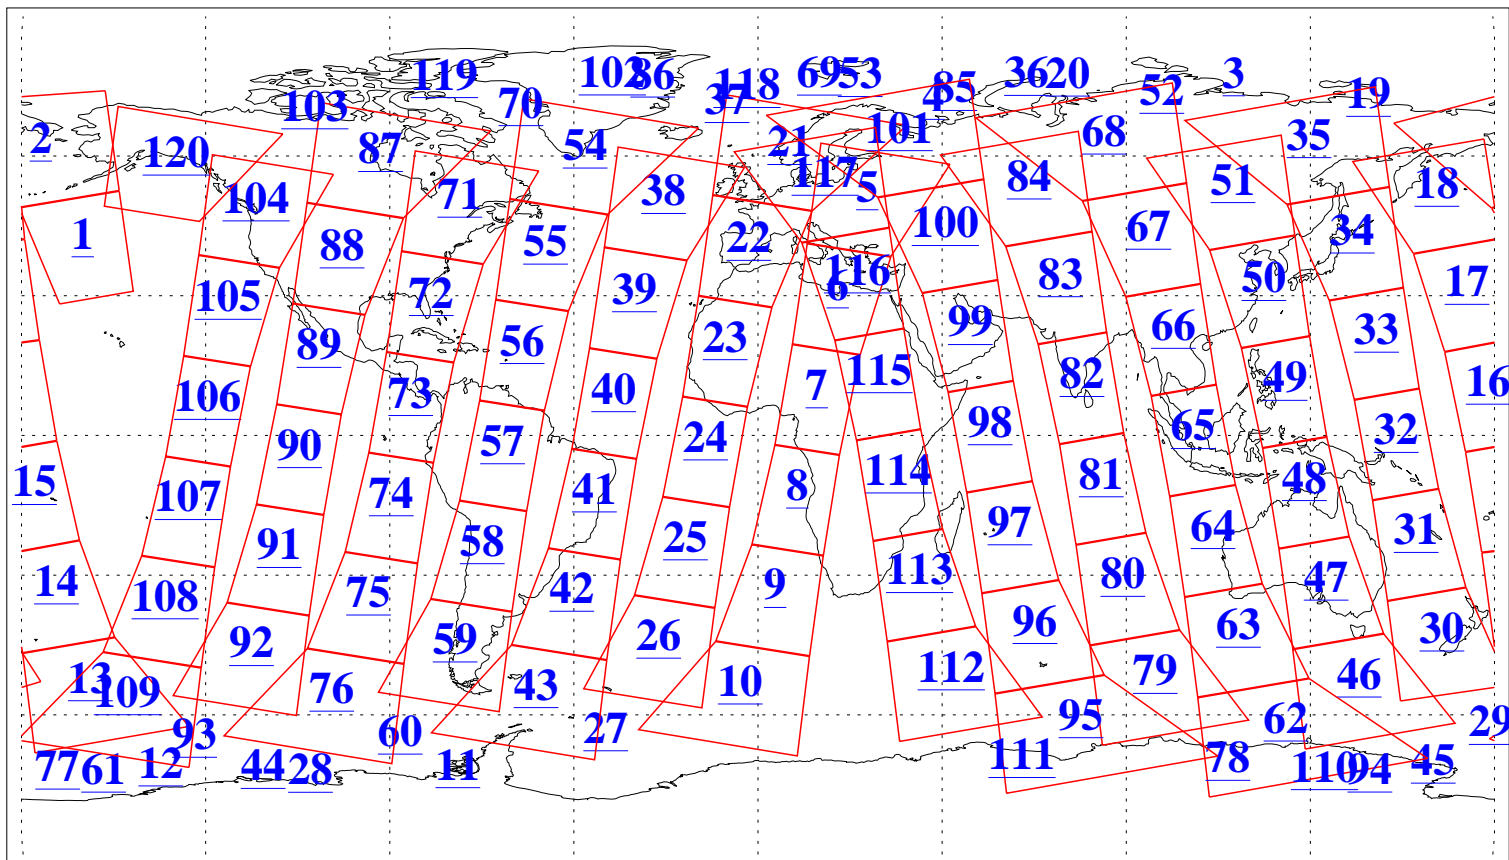

L1B Availability
AMSU Granules: 240
HSB Granules: 0
AIRS Granules: 240

11 Oct 2008
DoY 285
Aqua Day 2352
Granules: 1 to 120

Granules: 121 to 240

Legend: AMSU Available, HSB Available, AIRS Available

L1B Availability
AMSU Granules: 240
HSB Granules: 0
AIRS Granules: 240

11 Oct 2008
DoY 285
Aqua Day 2352

Ascending Granules

Descending Granules

Legend: AMSU Available, HSB Available, AIRS Available

L1B Availability
 AMSU Granules: 240
 HSB Granules: 0
 AIRS Granules: 240

11 Oct 2008
 DoY 285
 Aqua Day 2352

Northern Hemisphere Granules

Southern Hemisphere Granules

Legend: AMSU Available, HSB Available, AIRS Available