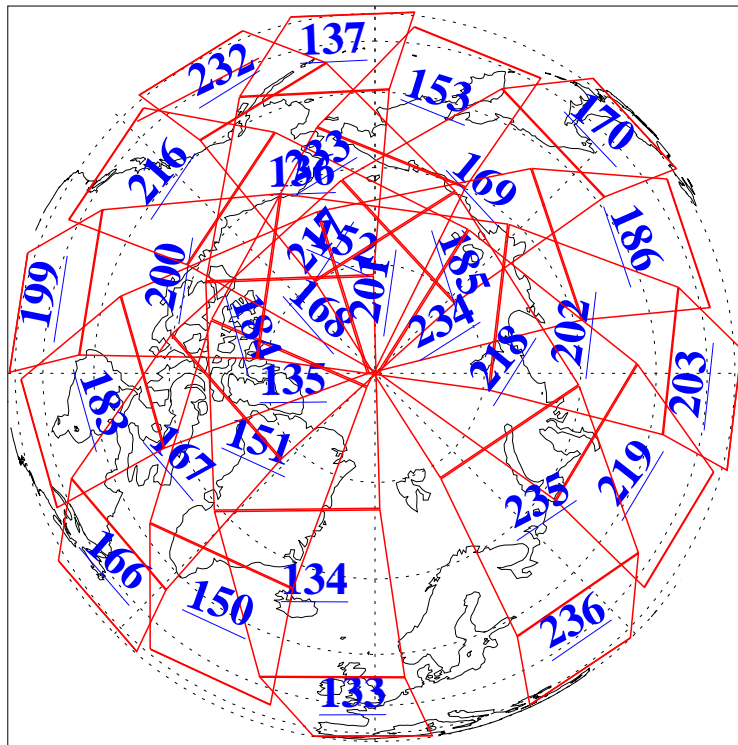

L1B Availability
AMSU Granules: 240
HSB Granules: 0
AIRS Granules: 240

11 Oct 2008
DoY 285
Aqua Day 2352
Granules: 1 to 120

Granules: 121 to 240

Legend: AMSU Available, HSB Available, AIRS Available

L1B Availability
AMSU Granules: 240
HSB Granules: 0
AIRS Granules: 240

11 Oct 2008
DoY 285
Aqua Day 2352

Ascending Granules

Descending Granules

Legend: AMSU Available, HSB Available, AIRS Available

L1B Availability
 AMSU Granules: 240
 HSB Granules: 0
 AIRS Granules: 240

11 Oct 2008
 DoY 285
 Aqua Day 2352

Northern Hemisphere Granules

Southern Hemisphere Granules

Legend: AMSU Available, HSB Available, AIRS Available