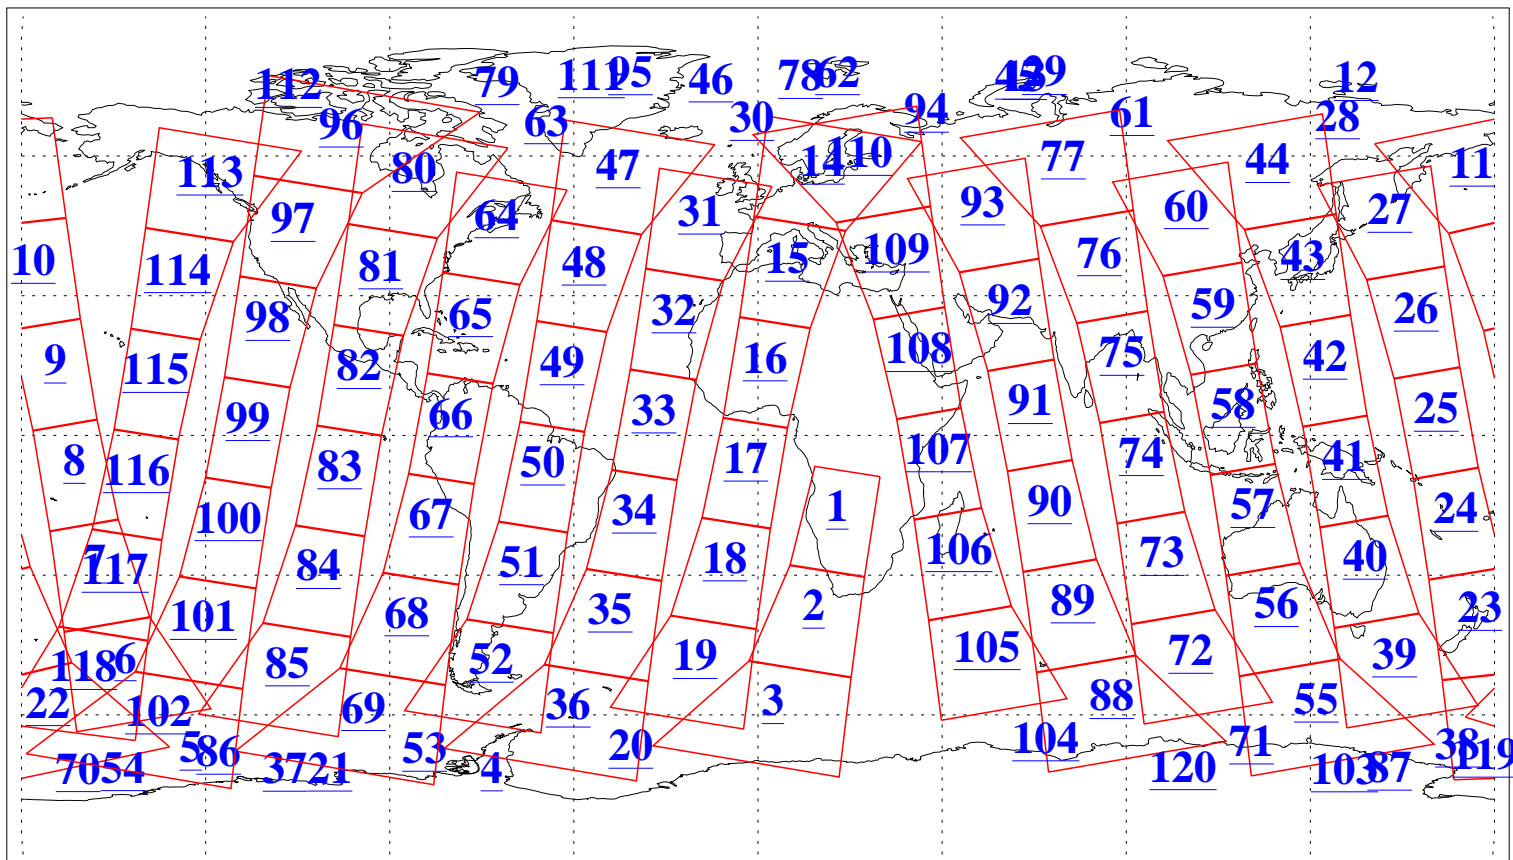

L1B Availability
AMSU Granules: 240
HSB Granules: 0
AIRS Granules: 236

10 Oct 2008
DoY 284
Aqua Day 2351
Granules: 1 to 120

Granules: 121 to 240

Legend: AMSU Available, HSB Available, AIRS Available

L1B Availability
AMSU Granules: 240
HSB Granules: 0
AIRS Granules: 236

10 Oct 2008
DoY 284
Aqua Day 2351
Ascending Granules

Descending Granules

Legend: AMSU Available, HSB Available, AIRS Available

L1B Availability
 AMSU Granules: 240
 HSB Granules: 0
 AIRS Granules: 236

10 Oct 2008
 DoY 284
 Aqua Day 2351

Northern Hemisphere Granules

Southern Hemisphere Granules

Legend: AMSU Available, HSB Available, AIRS Available