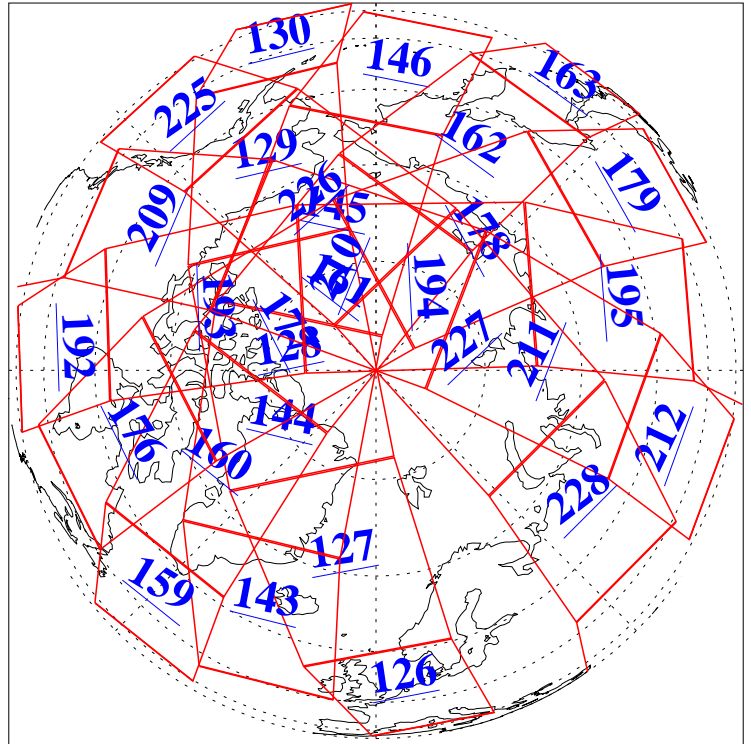

10 Oct 2008
DoY 284
Aqua Day 2351
Ascending Granules

Descending Granules

Legend: AMSU Available, HSB Available, AIRS Available

L1B Availability
 AMSU Granules: 240
 HSB Granules: 0
 AIRS Granules: 236

10 Oct 2008
 DoY 284
 Aqua Day 2351

Northern Hemisphere Granules

Southern Hemisphere Granules

Legend: AMSU Available, HSB Available, AIRS Available