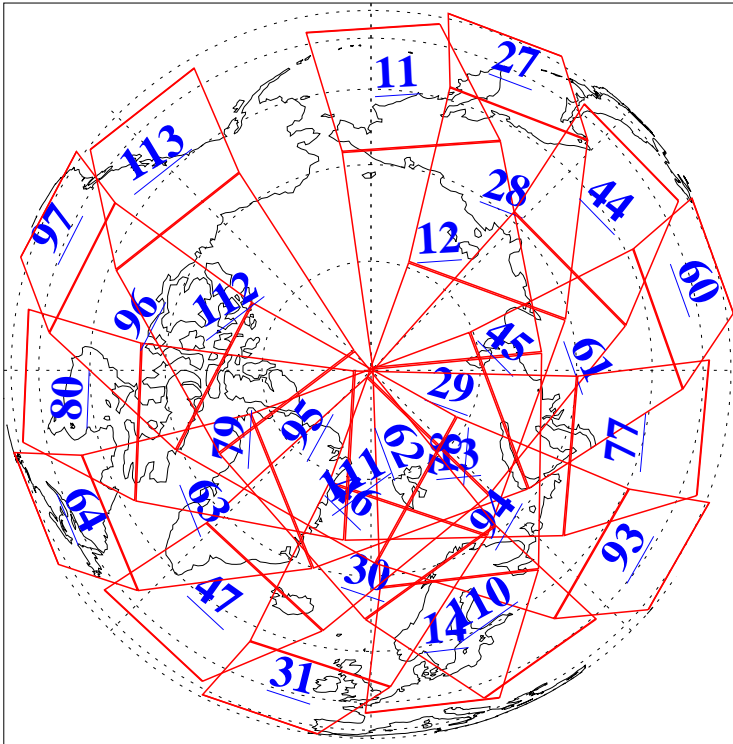

L1B Availability
AMSU Granules: 240
HSB Granules: 0
AIRS Granules: 236

10 Oct 2008
DoY 284
Aqua Day 2351
Granules: 1 to 120

Granules: 121 to 240

Legend: AMSU Available, HSB Available, AIRS Available

L1B Availability
AMSU Granules: 240
HSB Granules: 0
AIRS Granules: 236

10 Oct 2008
DoY 284
Aqua Day 2351
Ascending Granules

Descending Granules

Legend: AMSU Available, HSB Available, AIRS Available

L1B Availability
 AMSU Granules: 240
 HSB Granules: 0
 AIRS Granules: 236

10 Oct 2008
 DoY 284
 Aqua Day 2351

Northern Hemisphere Granules

Southern Hemisphere Granules

Legend: AMSU Available, HSB Available, AIRS Available