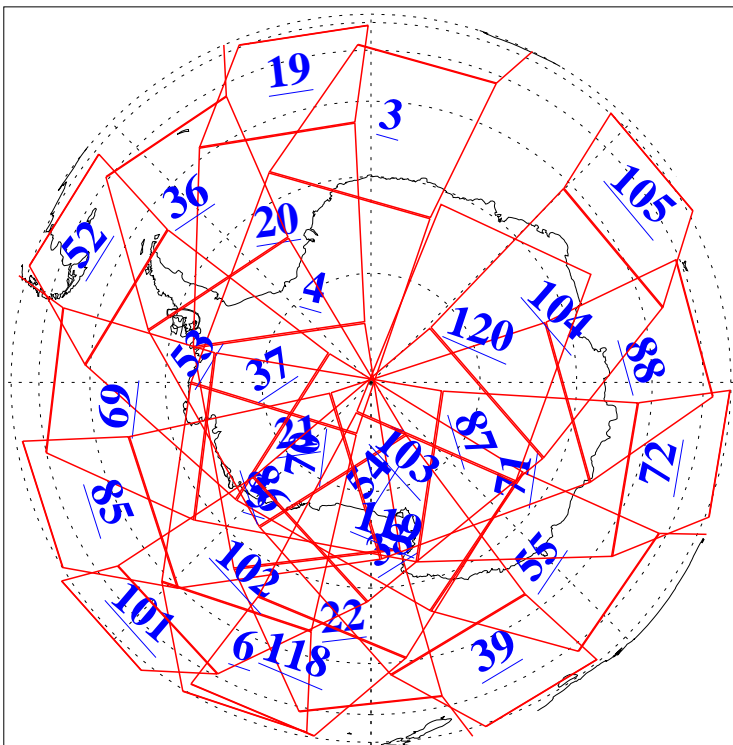

L1B Availability
AMSU Granules: 240
HSB Granules: 0
AIRS Granules: 236

10 Oct 2008
DoY 284
Aqua Day 2351
Granules: 1 to 120

Granules: 121 to 240

Legend: AMSU Available, HSB Available, AIRS Available

L1B Availability
AMSU Granules: 240
HSB Granules: 0
AIRS Granules: 236

10 Oct 2008
DoY 284
Aqua Day 2351
Ascending Granules

Descending Granules

Legend: AMSU Available, HSB Available, AIRS Available

L1B Availability
 AMSU Granules: 240
 HSB Granules: 0
 AIRS Granules: 236

10 Oct 2008
 DoY 284
 Aqua Day 2351

Northern Hemisphere Granules

Southern Hemisphere Granules

Legend: AMSU Available, HSB Available, AIRS Available