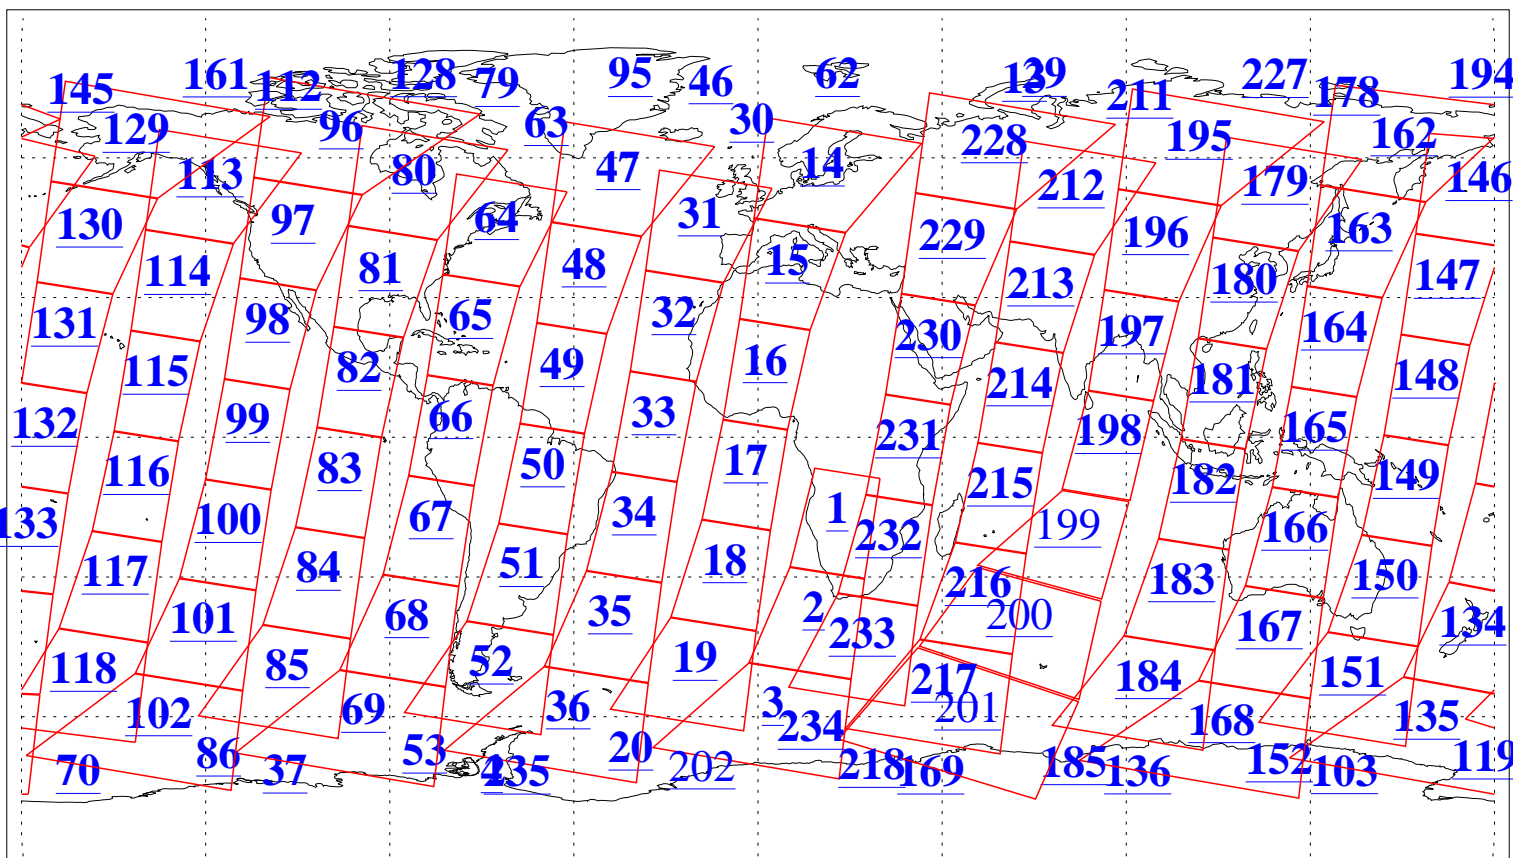

L1B Availability
AMSU Granules: 240
HSB Granules: 0
AIRS Granules: 236

10 Oct 2008
DoY 284
Aqua Day 2351
Granules: 1 to 120

Granules: 121 to 240

Legend: AMSU Available, HSB Available, AIRS Available

L1B Availability
AMSU Granules: 240
HSB Granules: 0
AIRS Granules: 236

10 Oct 2008
DoY 284
Aqua Day 2351
Ascending Granules

Descending Granules

Legend: AMSU Available, HSB Available, AIRS Available

L1B Availability
 AMSU Granules: 240
 HSB Granules: 0
 AIRS Granules: 236

10 Oct 2008
 DoY 284
 Aqua Day 2351

Northern Hemisphere Granules

Southern Hemisphere Granules

Legend: AMSU Available, HSB Available, AIRS Available