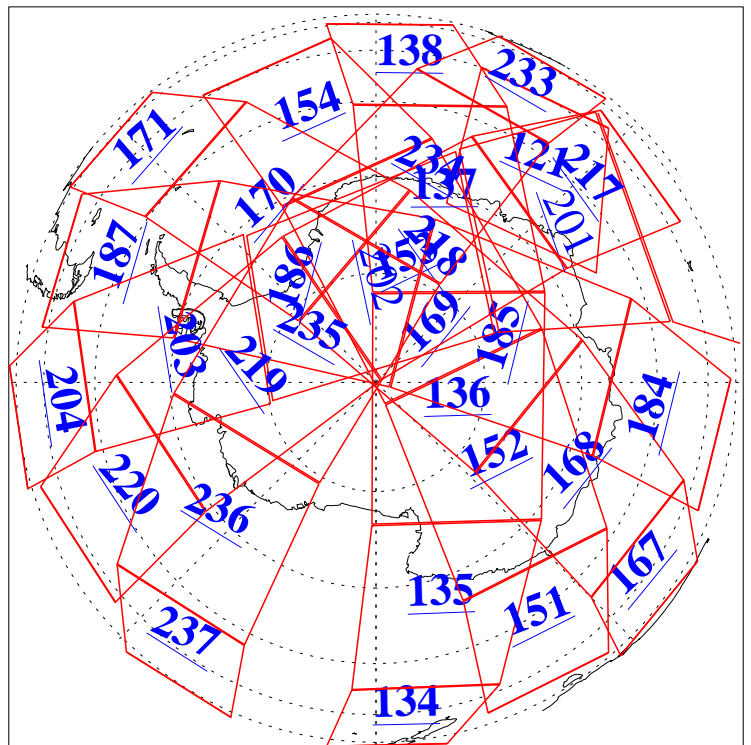

L1B Availability
AMSU Granules: 240
HSB Granules: 0
AIRS Granules: 236

10 Oct 2008
DoY 284
Aqua Day 2351
Granules: 1 to 120

Granules: 121 to 240

Legend: AMSU Available, HSB Available, AIRS Available

L1B Availability
AMSU Granules: 240
HSB Granules: 0
AIRS Granules: 236

10 Oct 2008
DoY 284
Aqua Day 2351
Ascending Granules

Descending Granules

Legend: AMSU Available, HSB Available, AIRS Available

L1B Availability
 AMSU Granules: 240
 HSB Granules: 0
 AIRS Granules: 236

10 Oct 2008
 DoY 284
 Aqua Day 2351

Northern Hemisphere Granules

Southern Hemisphere Granules

Legend: AMSU Available, HSB Available, AIRS Available