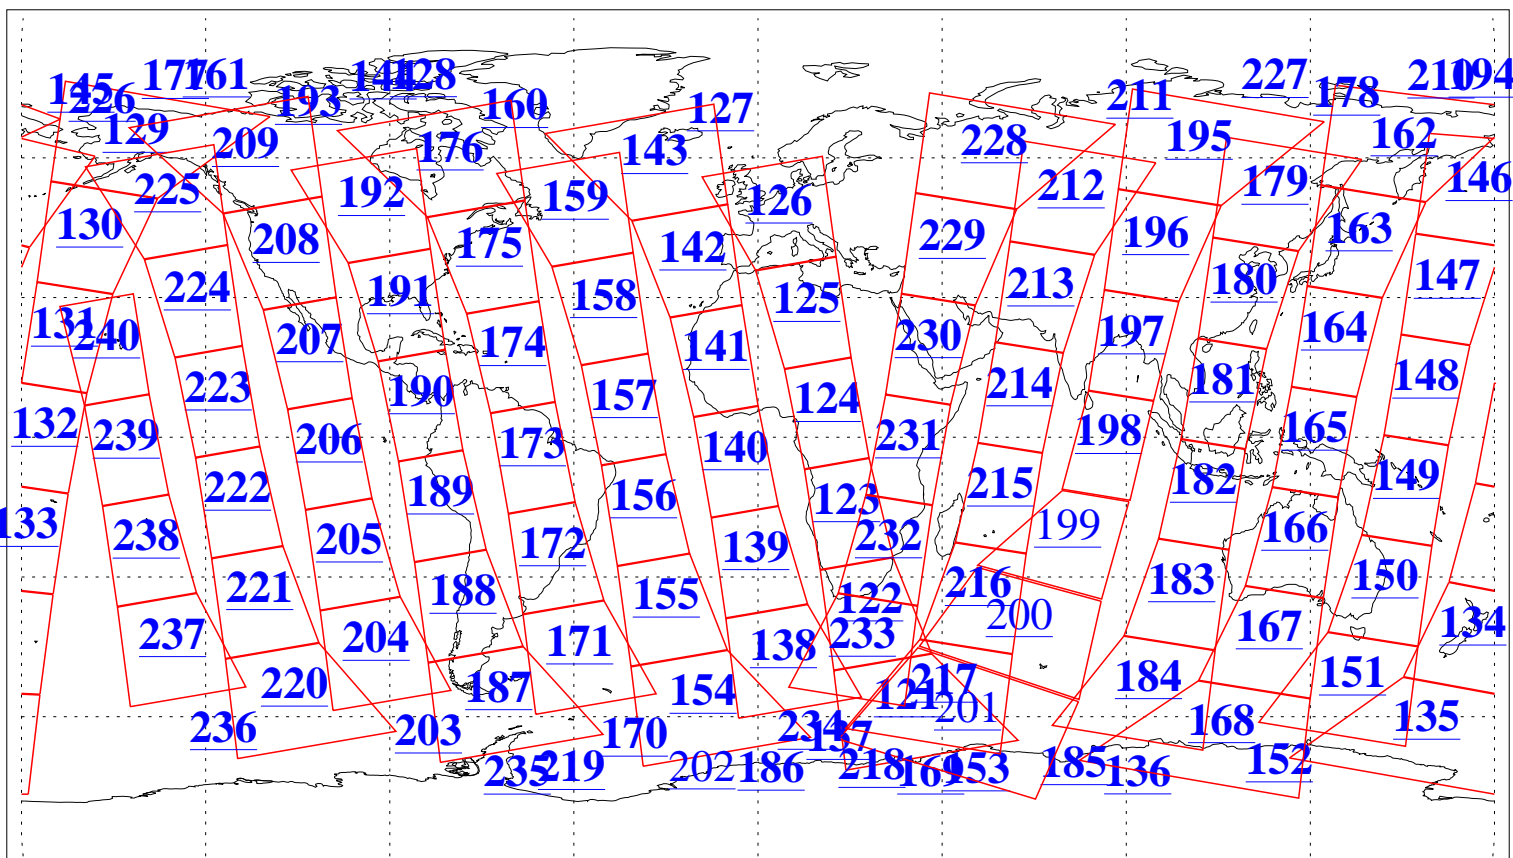

L1B Availability
AMSU Granules: 240
HSB Granules: 0
AIRS Granules: 236

10 Oct 2008
DoY 284
Aqua Day 2351
Granules: 1 to 120

Granules: 121 to 240

Legend: AMSU Available, HSB Available, AIRS Available

L1B Availability
AMSU Granules: 240
HSB Granules: 0
AIRS Granules: 236

10 Oct 2008
DoY 284
Aqua Day 2351
Ascending Granules

Descending Granules

Legend: AMSU Available, HSB Available, AIRS Available

L1B Availability
 AMSU Granules: 240
 HSB Granules: 0
 AIRS Granules: 236

10 Oct 2008
 DoY 284
 Aqua Day 2351

Northern Hemisphere Granules

Southern Hemisphere Granules

Legend: AMSU Available, HSB Available, AIRS Available