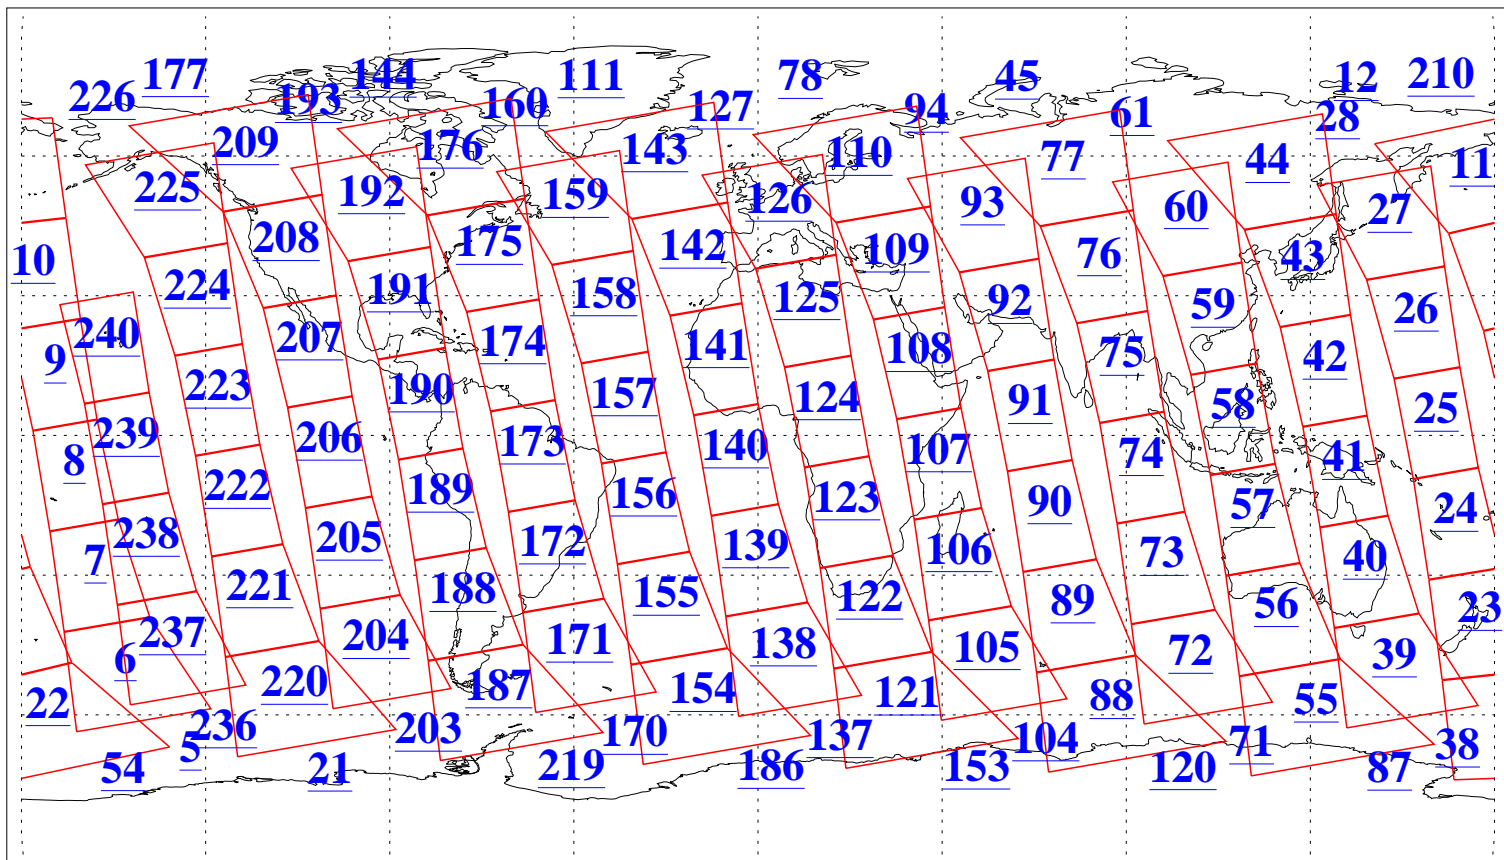

L1B Availability
AMSU Granules: 240
HSB Granules: 0
AIRS Granules: 236

10 Oct 2008
DoY 284
Aqua Day 2351
Granules: 1 to 120

Granules: 121 to 240

Legend: AMSU Available, HSB Available, AIRS Available

L1B Availability
AMSU Granules: 240
HSB Granules: 0
AIRS Granules: 236

10 Oct 2008
DoY 284
Aqua Day 2351
Ascending Granules

Descending Granules

Legend: AMSU Available, HSB Available, AIRS Available

L1B Availability
 AMSU Granules: 240
 HSB Granules: 0
 AIRS Granules: 236

10 Oct 2008
 DoY 284
 Aqua Day 2351

Northern Hemisphere Granules

Southern Hemisphere Granules

Legend: AMSU Available, HSB Available, AIRS Available