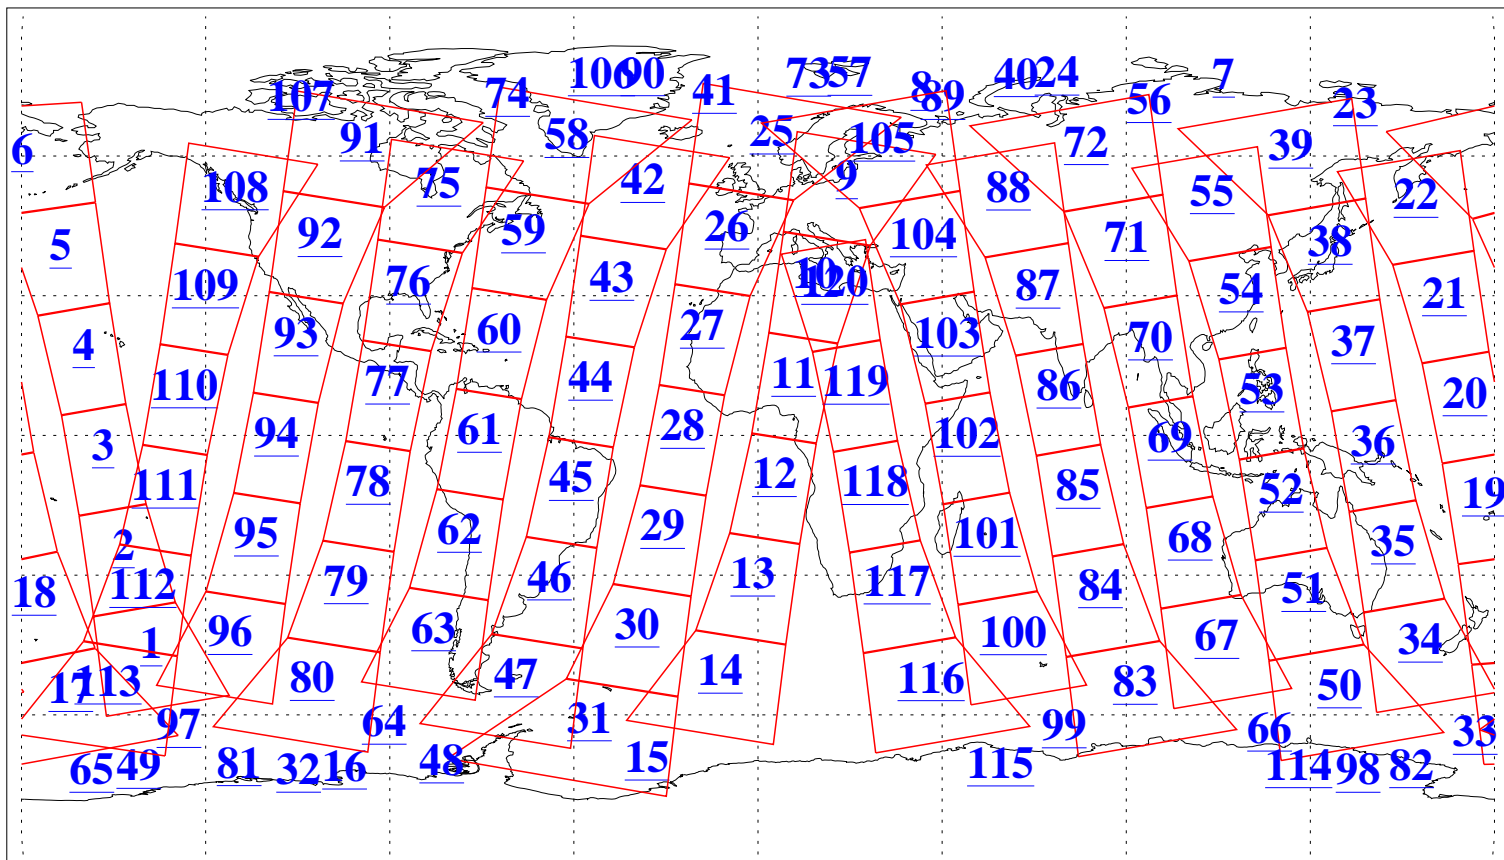

L1B Availability  
AMSU Granules: 240  
HSB Granules: 0  
AIRS Granules: 240

7 Oct 2008  
DoY 281  
Aqua Day 2348  
Granules: 1 to 120

Granules: 121 to 240

Legend: AMSU Available, HSB Available, AIRS Available

L1B Availability  
AMSU Granules: 240  
HSB Granules: 0  
AIRS Granules: 240

7 Oct 2008  
DoY 281  
Aqua Day 2348

Ascending Granules

Descending Granules

Legend: AMSU Available, HSB Available, AIRS Available

L1B Availability  
 AMSU Granules: 240  
 HSB Granules: 0  
 AIRS Granules: 240

7 Oct 2008  
 DoY 281  
 Aqua Day 2348

Northern Hemisphere Granules

Southern Hemisphere Granules

Legend: AMSU Available, HSB Available, AIRS Available