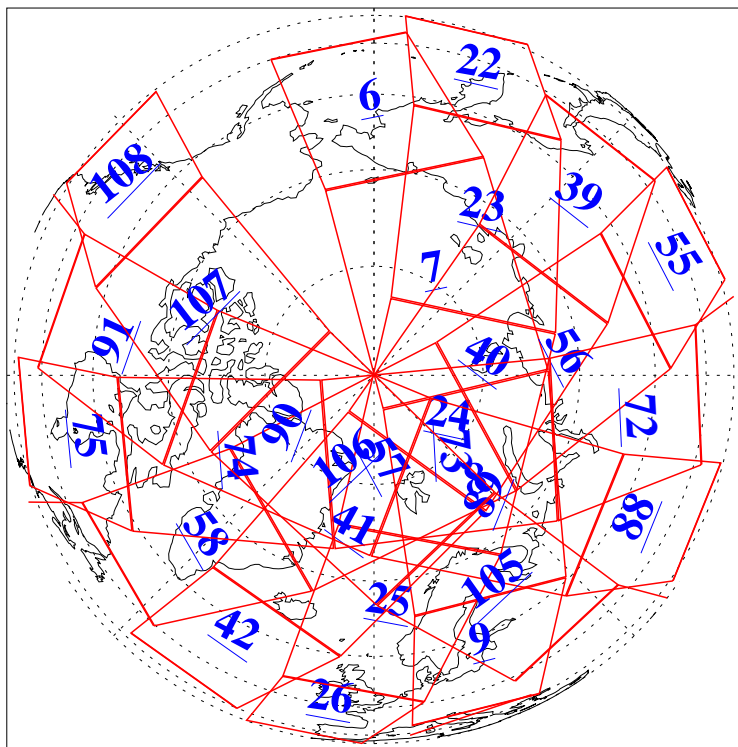

L1B Availability  
AMSU Granules: 240  
HSB Granules: 0  
AIRS Granules: 240

7 Oct 2008  
DoY 281  
Aqua Day 2348  
Granules: 1 to 120

Granules: 121 to 240

Legend: AMSU Available, HSB Available, AIRS Available

L1B Availability  
AMSU Granules: 240  
HSB Granules: 0  
AIRS Granules: 240

7 Oct 2008  
DoY 281  
Aqua Day 2348

Ascending Granules

Descending Granules

Legend: AMSU Available, HSB Available, AIRS Available

L1B Availability  
 AMSU Granules: 240  
 HSB Granules: 0  
 AIRS Granules: 240

7 Oct 2008  
 DoY 281  
 Aqua Day 2348

Northern Hemisphere Granules

Southern Hemisphere Granules

Legend: AMSU Available, HSB Available, AIRS Available