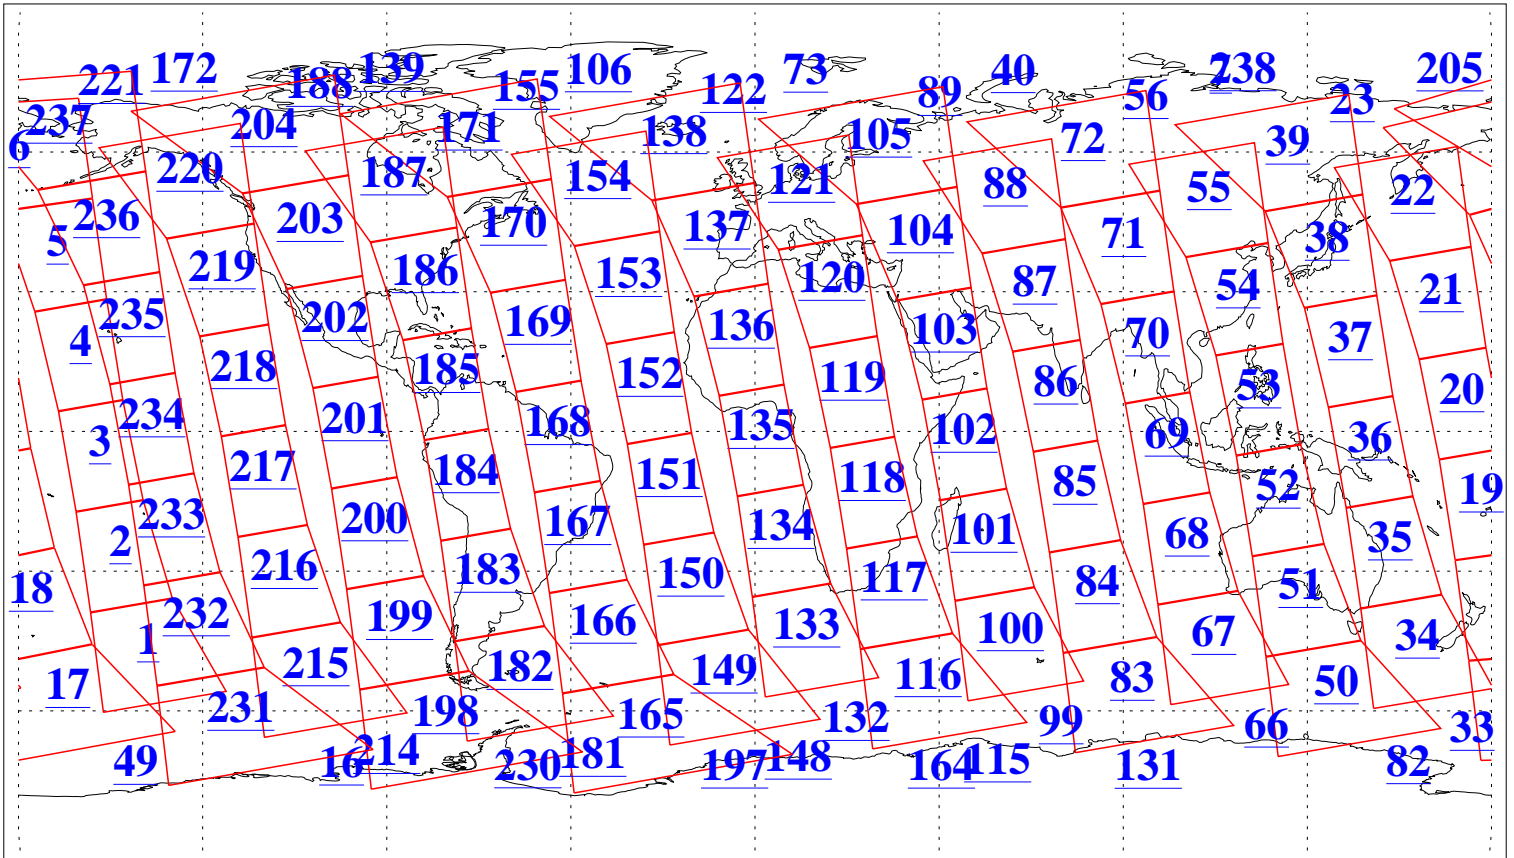

L1B Availability  
AMSU Granules: 240  
HSB Granules: 0  
AIRS Granules: 240

7 Oct 2008  
DoY 281  
Aqua Day 2348  
Granules: 1 to 120

Granules: 121 to 240

Legend: AMSU Available, HSB Available, AIRS Available

L1B Availability  
AMSU Granules: 240  
HSB Granules: 0  
AIRS Granules: 240

7 Oct 2008  
DoY 281  
Aqua Day 2348

Ascending Granules

Descending Granules

Legend: AMSU Available, HSB Available, AIRS Available

L1B Availability  
 AMSU Granules: 240  
 HSB Granules: 0  
 AIRS Granules: 240

7 Oct 2008  
 DoY 281  
 Aqua Day 2348

Northern Hemisphere Granules

Southern Hemisphere Granules

Legend: AMSU Available, HSB Available, AIRS Available