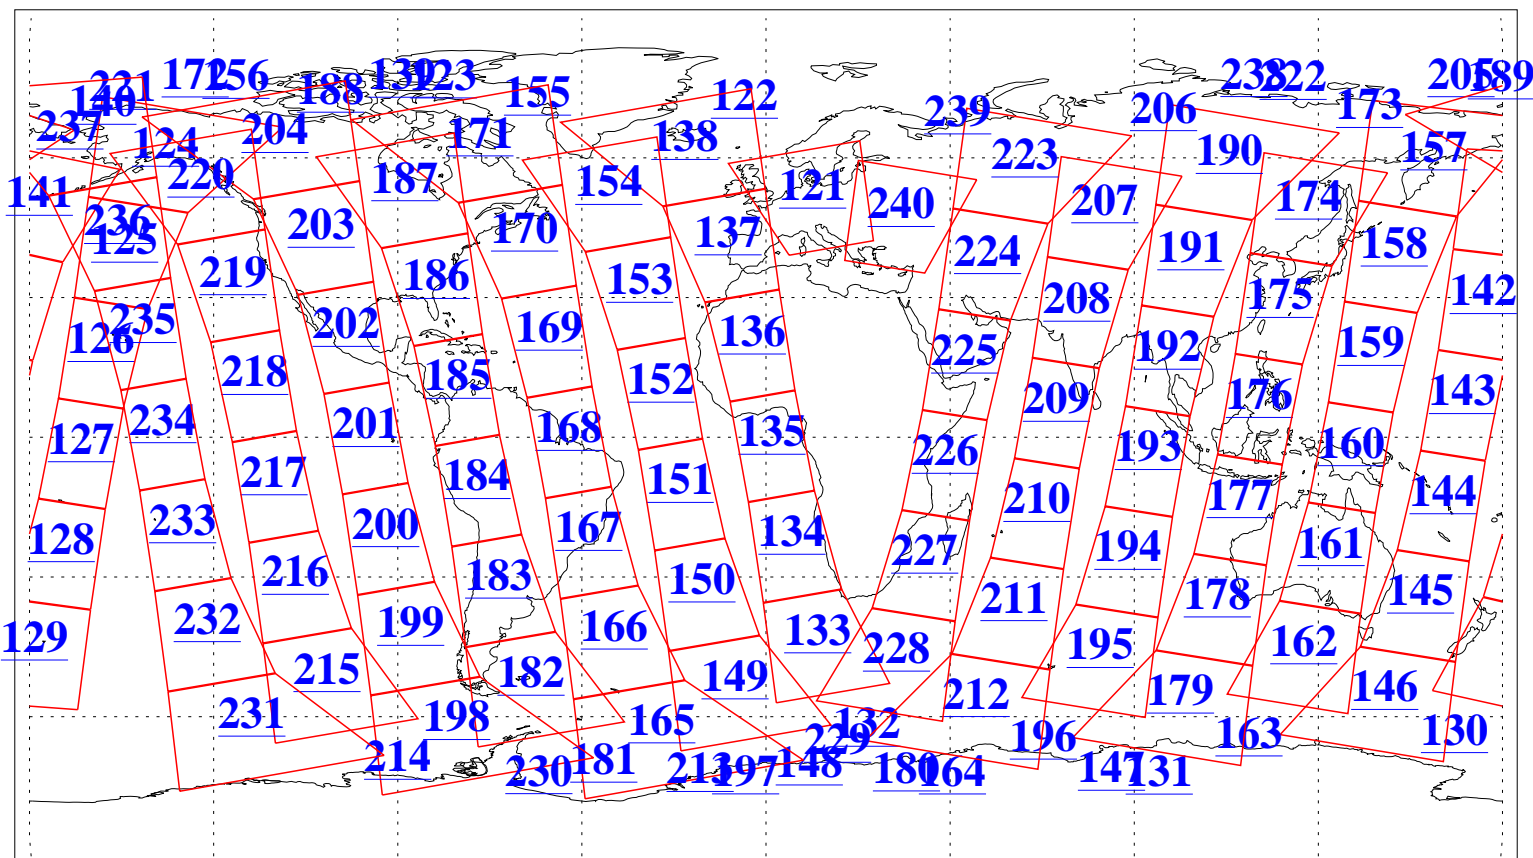

L1B Availability  
AMSU Granules: 240  
HSB Granules: 0  
AIRS Granules: 240

7 Oct 2008  
DoY 281  
Aqua Day 2348  
Granules: 1 to 120

Granules: 121 to 240

Legend: AMSU Available, HSB Available, AIRS Available

L1B Availability  
AMSU Granules: 240  
HSB Granules: 0  
AIRS Granules: 240

7 Oct 2008  
DoY 281  
Aqua Day 2348

Ascending Granules

Descending Granules

Legend: AMSU Available, HSB Available, AIRS Available

L1B Availability  
 AMSU Granules: 240  
 HSB Granules: 0  
 AIRS Granules: 240

7 Oct 2008  
 DoY 281  
 Aqua Day 2348

Northern Hemisphere Granules

Southern Hemisphere Granules

Legend: AMSU Available, HSB Available, AIRS Available