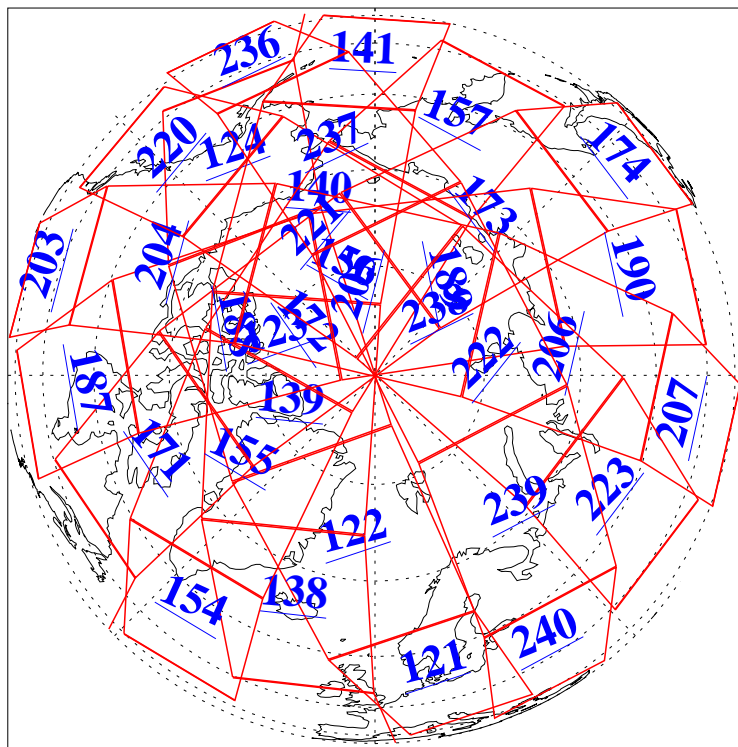

L1B Availability  
AMSU Granules: 240  
HSB Granules: 0  
AIRS Granules: 240

7 Oct 2008  
DoY 281  
Aqua Day 2348  
Granules: 1 to 120

Granules: 121 to 240

Legend: AMSU Available, HSB Available, AIRS Available

L1B Availability  
AMSU Granules: 240  
HSB Granules: 0  
AIRS Granules: 240

7 Oct 2008  
DoY 281  
Aqua Day 2348

Ascending Granules

Descending Granules

Legend: AMSU Available, HSB Available, AIRS Available

L1B Availability  
 AMSU Granules: 240  
 HSB Granules: 0  
 AIRS Granules: 240

7 Oct 2008  
 DoY 281  
 Aqua Day 2348

Northern Hemisphere Granules

Southern Hemisphere Granules

Legend: AMSU Available, HSB Available, AIRS Available