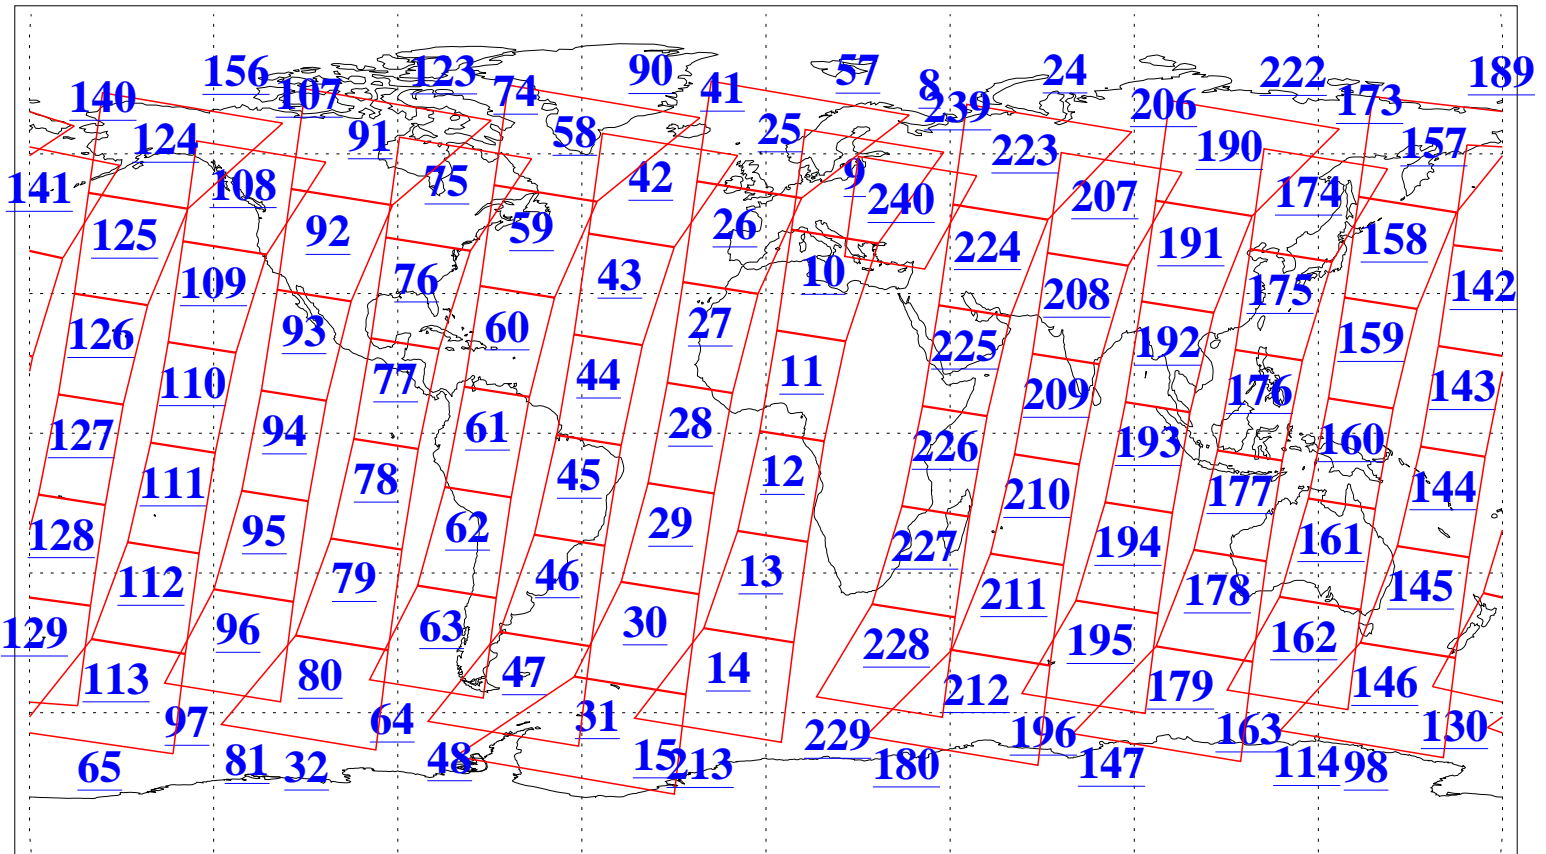

L1B Availability  
AMSU Granules: 240  
HSB Granules: 0  
AIRS Granules: 240

7 Oct 2008  
DoY 281  
Aqua Day 2348  
Granules: 1 to 120

Granules: 121 to 240

Legend: AMSU Available, HSB Available, AIRS Available

L1B Availability  
AMSU Granules: 240  
HSB Granules: 0  
AIRS Granules: 240

7 Oct 2008  
DoY 281  
Aqua Day 2348

Ascending Granules

Descending Granules

Legend: AMSU Available, HSB Available, AIRS Available

L1B Availability  
 AMSU Granules: 240  
 HSB Granules: 0  
 AIRS Granules: 240

7 Oct 2008  
 DoY 281  
 Aqua Day 2348

Northern Hemisphere Granules

Southern Hemisphere Granules

Legend: AMSU Available, HSB Available, AIRS Available