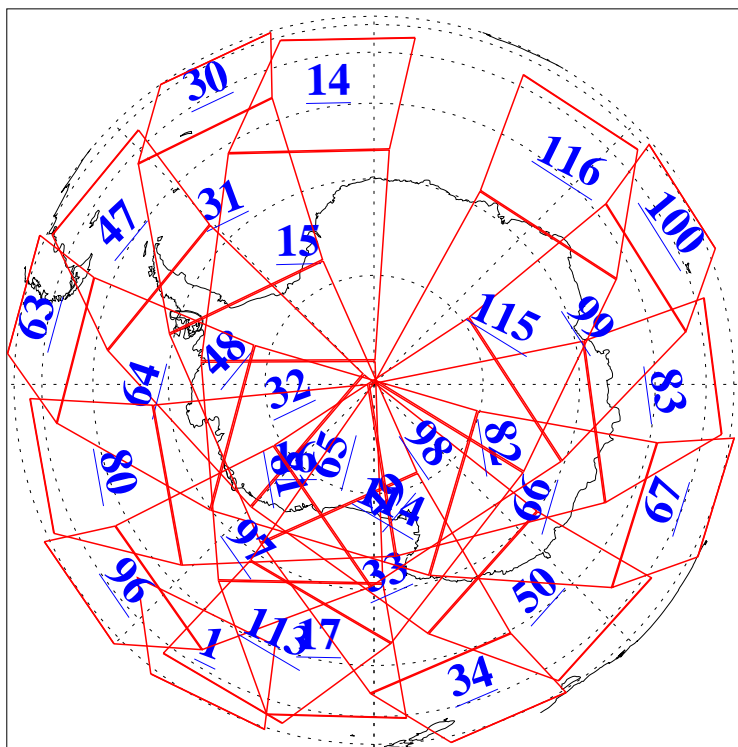

L1B Availability  
AMSU Granules: 240  
HSB Granules: 0  
AIRS Granules: 240

7 Oct 2008  
DoY 281  
Aqua Day 2348  
Granules: 1 to 120

Granules: 121 to 240

Legend: AMSU Available, HSB Available, AIRS Available

L1B Availability  
AMSU Granules: 240  
HSB Granules: 0  
AIRS Granules: 240

7 Oct 2008  
DoY 281  
Aqua Day 2348

Ascending Granules

Descending Granules

Legend: AMSU Available, HSB Available, AIRS Available

L1B Availability  
 AMSU Granules: 240  
 HSB Granules: 0  
 AIRS Granules: 240

7 Oct 2008  
 DoY 281  
 Aqua Day 2348

Northern Hemisphere Granules

Southern Hemisphere Granules

Legend: AMSU Available, HSB Available, AIRS Available