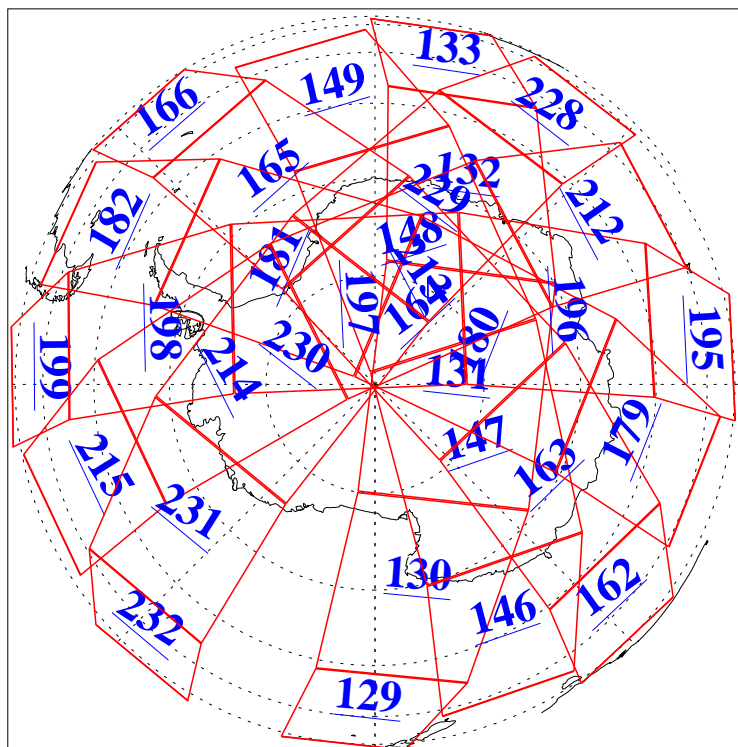

L1B Availability  
AMSU Granules: 240  
HSB Granules: 0  
AIRS Granules: 240

7 Oct 2008  
DoY 281  
Aqua Day 2348  
Granules: 1 to 120

Granules: 121 to 240

Legend: AMSU Available, HSB Available, AIRS Available

L1B Availability  
AMSU Granules: 240  
HSB Granules: 0  
AIRS Granules: 240

7 Oct 2008  
DoY 281  
Aqua Day 2348

Ascending Granules

Descending Granules

Legend: AMSU Available, HSB Available, AIRS Available

L1B Availability  
 AMSU Granules: 240  
 HSB Granules: 0  
 AIRS Granules: 240

7 Oct 2008  
 DoY 281  
 Aqua Day 2348

Northern Hemisphere Granules

Southern Hemisphere Granules

Legend: AMSU Available, HSB Available, AIRS Available