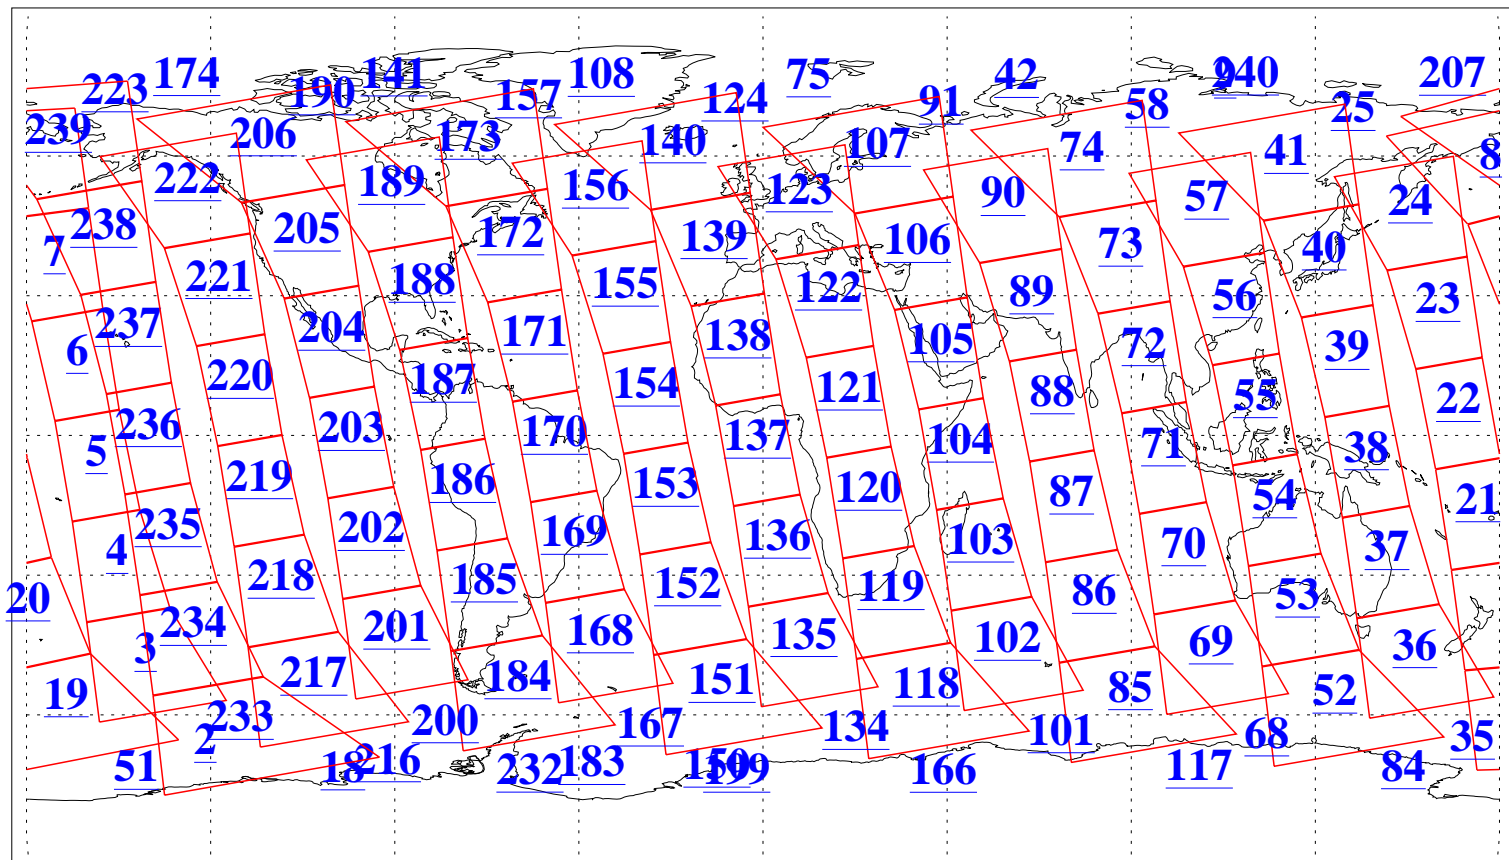

L1B Availability
AMSU Granules: 240
HSB Granules: 0
AIRS Granules: 240

5 Oct 2008
DoY 279
Aqua Day 2346
Granules: 1 to 120

Granules: 121 to 240

Legend: AMSU Available, HSB Available, AIRS Available

L1B Availability
AMSU Granules: 240
HSB Granules: 0
AIRS Granules: 240

5 Oct 2008
DoY 279
Aqua Day 2346

Ascending Granules

Descending Granules

Legend: AMSU Available, HSB Available, AIRS Available

L1B Availability
 AMSU Granules: 240
 HSB Granules: 0
 AIRS Granules: 240

5 Oct 2008
 DoY 279
 Aqua Day 2346

Northern Hemisphere Granules

Southern Hemisphere Granules

Legend: AMSU Available, HSB Available, AIRS Available