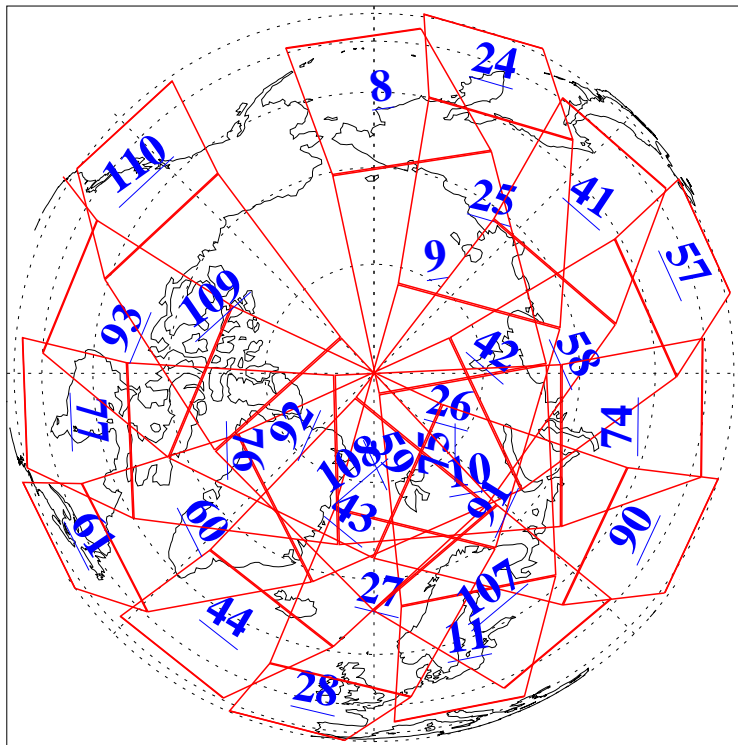

L1B Availability
AMSU Granules: 240
HSB Granules: 0
AIRS Granules: 240

5 Oct 2008
DoY 279
Aqua Day 2346
Granules: 1 to 120

Granules: 121 to 240

Legend: AMSU Available, HSB Available, AIRS Available

L1B Availability
AMSU Granules: 240
HSB Granules: 0
AIRS Granules: 240

5 Oct 2008
DoY 279
Aqua Day 2346

Ascending Granules

Descending Granules

Legend: AMSU Available, HSB Available, AIRS Available

L1B Availability
 AMSU Granules: 240
 HSB Granules: 0
 AIRS Granules: 240

5 Oct 2008
 DoY 279
 Aqua Day 2346

Northern Hemisphere Granules

Southern Hemisphere Granules

Legend: AMSU Available, HSB Available, AIRS Available