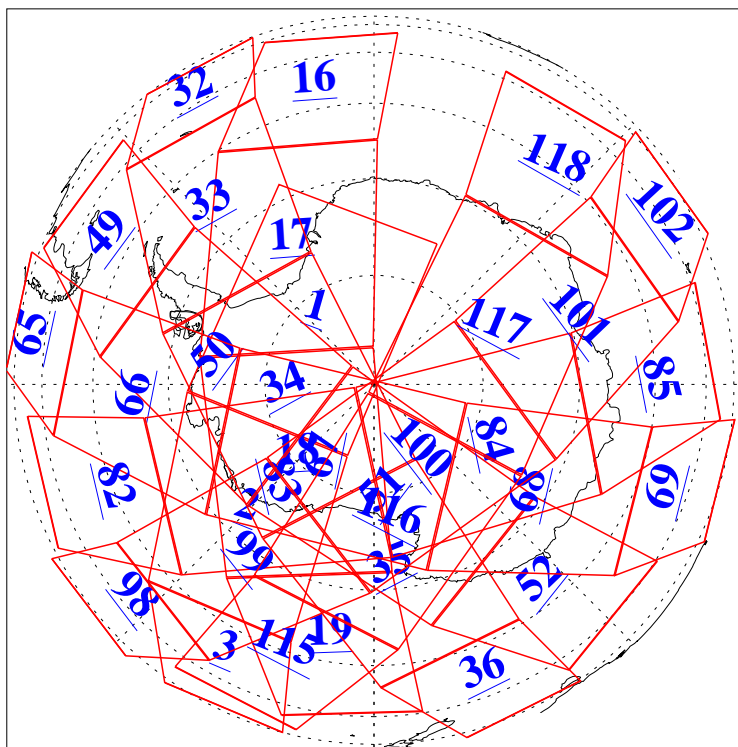

L1B Availability
AMSU Granules: 240
HSB Granules: 0
AIRS Granules: 240

5 Oct 2008
DoY 279
Aqua Day 2346
Granules: 1 to 120

Granules: 121 to 240

Legend: AMSU Available, HSB Available, AIRS Available

L1B Availability
AMSU Granules: 240
HSB Granules: 0
AIRS Granules: 240

5 Oct 2008
DoY 279
Aqua Day 2346

Ascending Granules

Descending Granules

Legend: AMSU Available, HSB Available, AIRS Available

L1B Availability
 AMSU Granules: 240
 HSB Granules: 0
 AIRS Granules: 240

5 Oct 2008
 DoY 279
 Aqua Day 2346

Northern Hemisphere Granules

Southern Hemisphere Granules

Legend: AMSU Available, HSB Available, AIRS Available