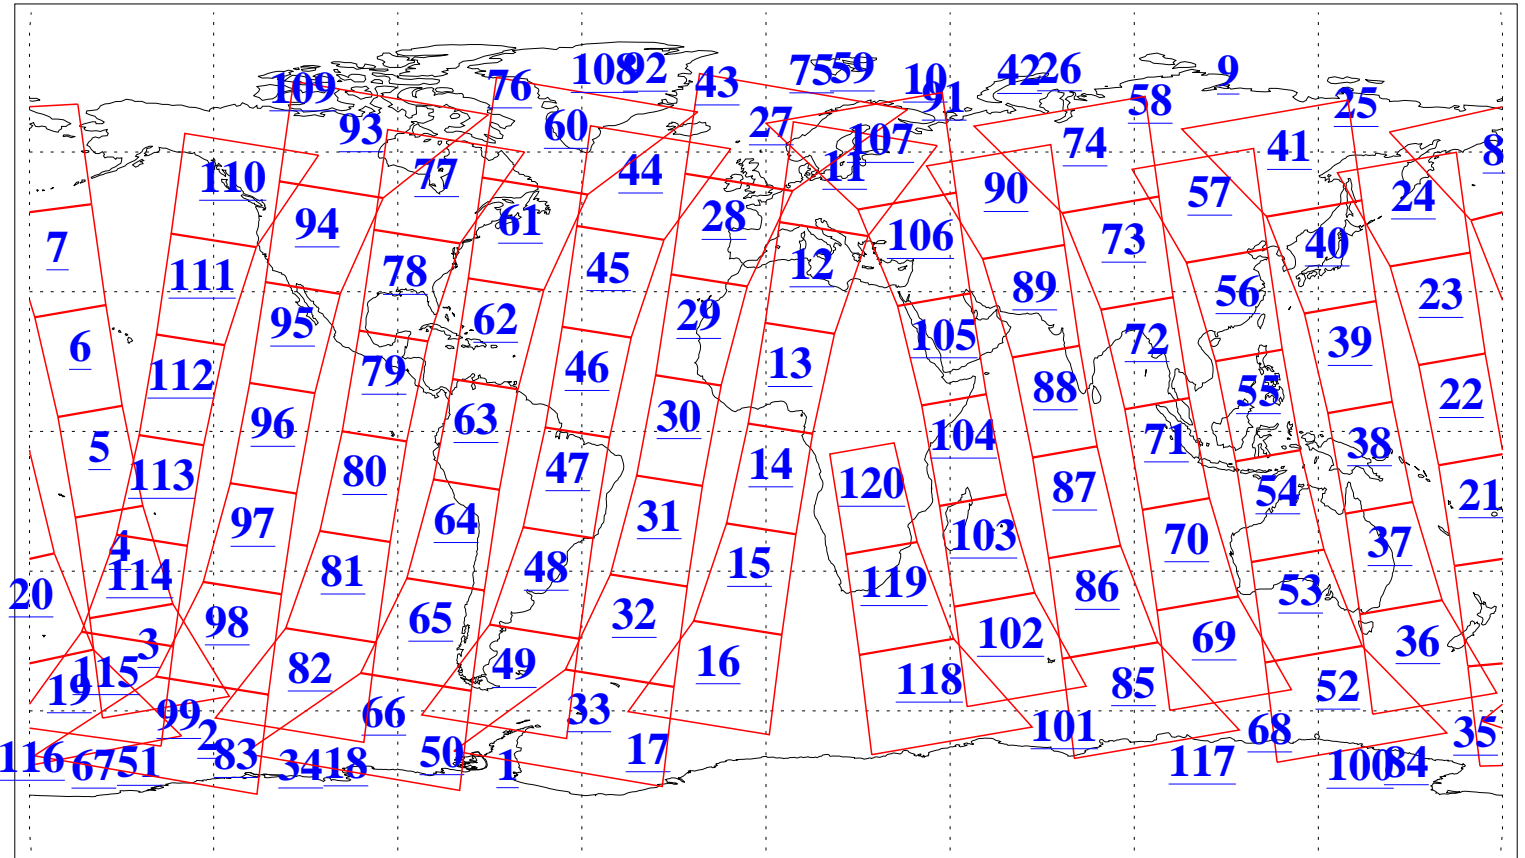

L1B Availability
AMSU Granules: 240
HSB Granules: 0
AIRS Granules: 240

5 Oct 2008
DoY 279
Aqua Day 2346
Granules: 1 to 120

Granules: 121 to 240

Legend: AMSU Available, HSB Available, AIRS Available

L1B Availability
AMSU Granules: 240
HSB Granules: 0
AIRS Granules: 240

5 Oct 2008
DoY 279
Aqua Day 2346

Ascending Granules

Descending Granules

Legend: AMSU Available, HSB Available, AIRS Available

L1B Availability
 AMSU Granules: 240
 HSB Granules: 0
 AIRS Granules: 240

5 Oct 2008
 DoY 279
 Aqua Day 2346

Northern Hemisphere Granules

Southern Hemisphere Granules

Legend: AMSU Available, HSB Available, AIRS Available