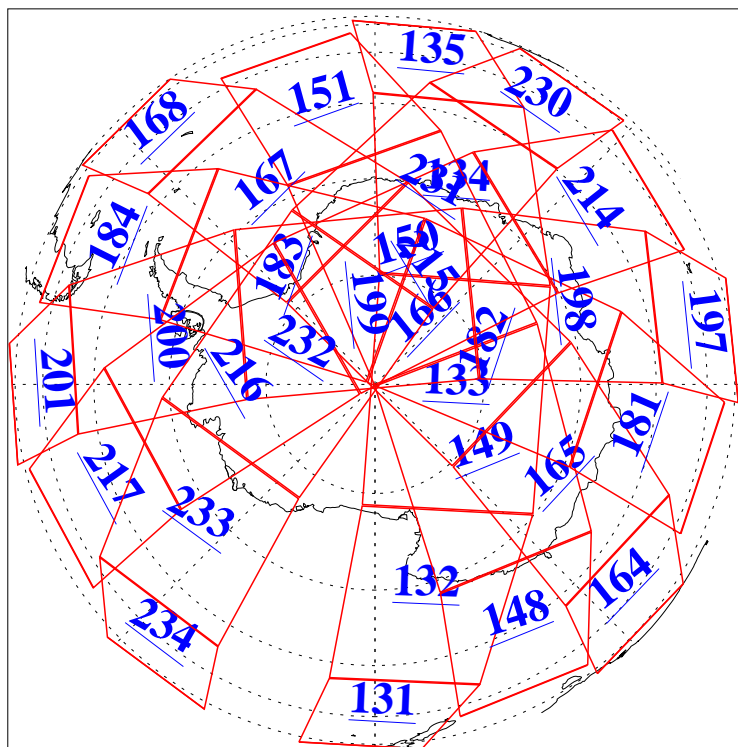

L1B Availability
AMSU Granules: 240
HSB Granules: 0
AIRS Granules: 240

5 Oct 2008
DoY 279
Aqua Day 2346
Granules: 1 to 120

Granules: 121 to 240

Legend: AMSU Available, HSB Available, AIRS Available

L1B Availability
AMSU Granules: 240
HSB Granules: 0
AIRS Granules: 240

5 Oct 2008
DoY 279
Aqua Day 2346

Ascending Granules

Descending Granules

Legend: AMSU Available, HSB Available, AIRS Available

L1B Availability
 AMSU Granules: 240
 HSB Granules: 0
 AIRS Granules: 240

5 Oct 2008
 DoY 279
 Aqua Day 2346

Northern Hemisphere Granules

Southern Hemisphere Granules

Legend: AMSU Available, HSB Available, AIRS Available