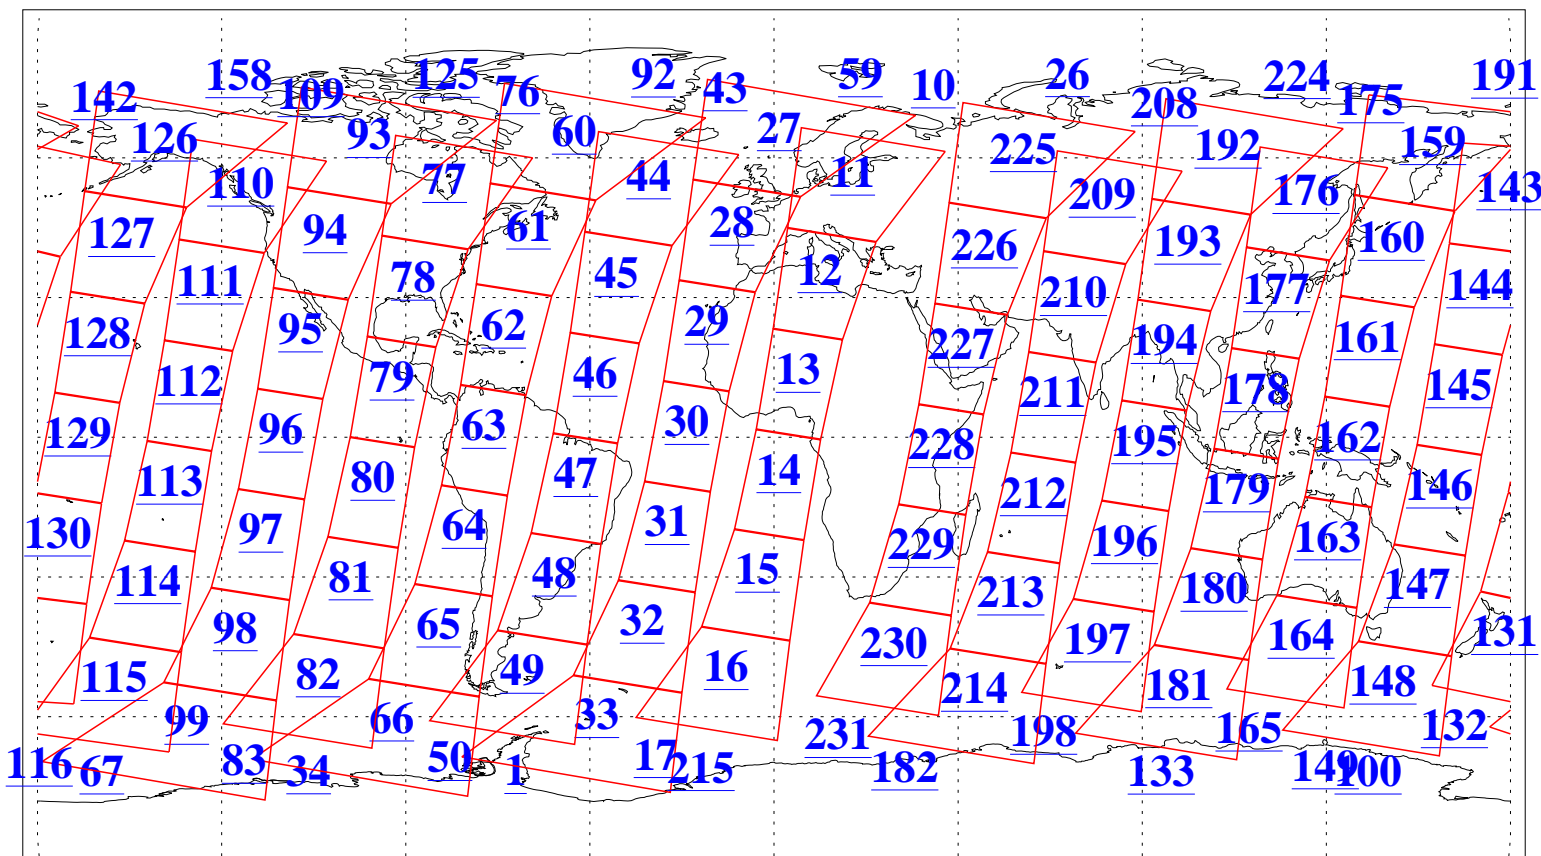

L1B Availability
AMSU Granules: 240
HSB Granules: 0
AIRS Granules: 240

5 Oct 2008
DoY 279
Aqua Day 2346
Granules: 1 to 120

Granules: 121 to 240

Legend: AMSU Available, HSB Available, AIRS Available

L1B Availability
AMSU Granules: 240
HSB Granules: 0
AIRS Granules: 240

5 Oct 2008
DoY 279
Aqua Day 2346

Ascending Granules

Descending Granules

Legend: AMSU Available, HSB Available, AIRS Available

L1B Availability
 AMSU Granules: 240
 HSB Granules: 0
 AIRS Granules: 240

5 Oct 2008
 DoY 279
 Aqua Day 2346

Northern Hemisphere Granules

Southern Hemisphere Granules

Legend: AMSU Available, HSB Available, AIRS Available