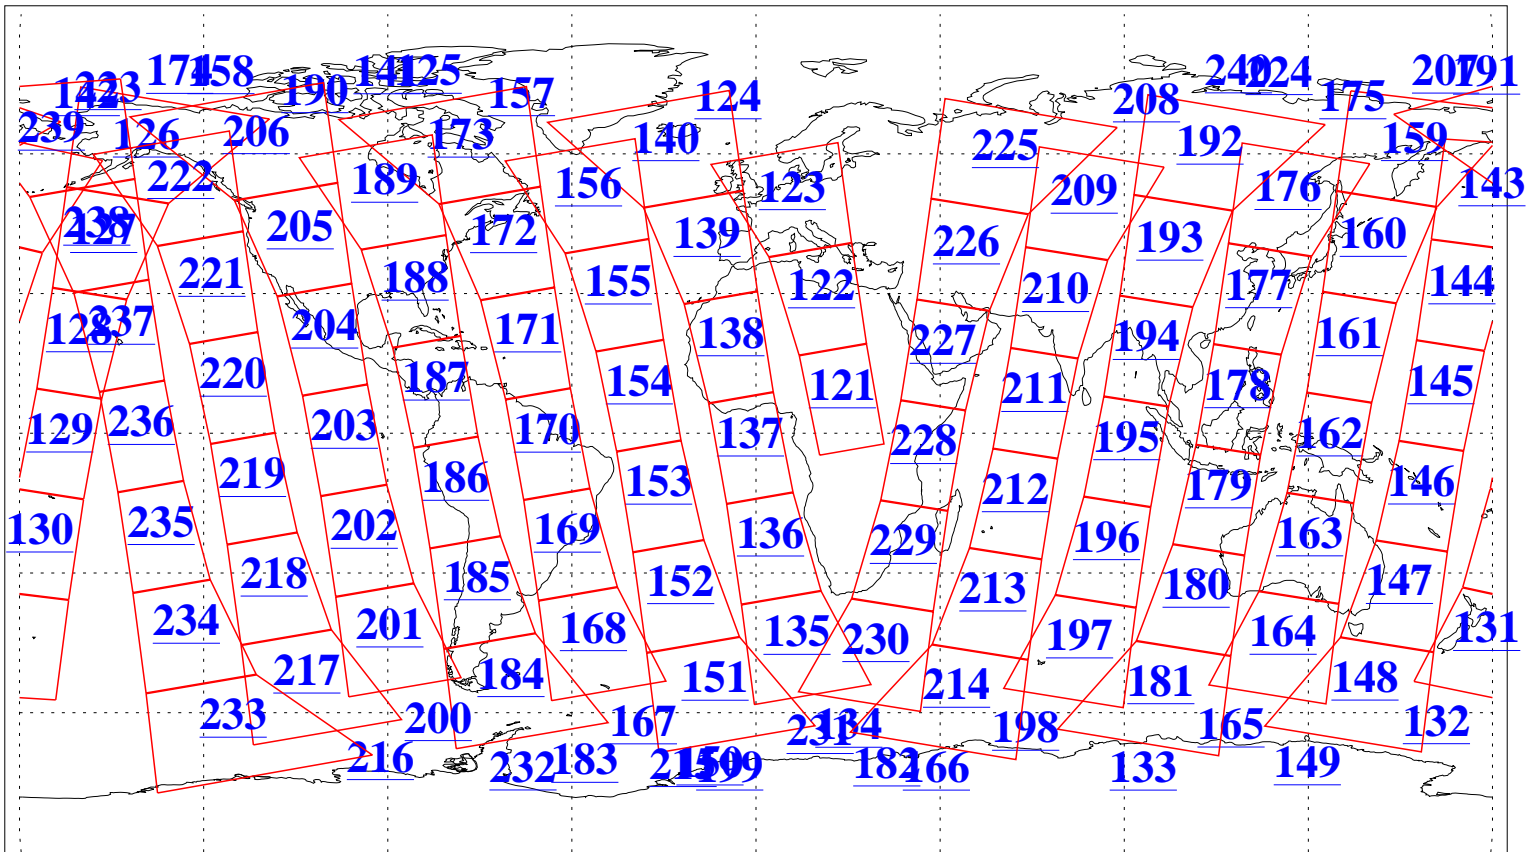

L1B Availability
AMSU Granules: 240
HSB Granules: 0
AIRS Granules: 240

5 Oct 2008
DoY 279
Aqua Day 2346
Granules: 1 to 120

Granules: 121 to 240

Legend: AMSU Available, HSB Available, AIRS Available

L1B Availability
AMSU Granules: 240
HSB Granules: 0
AIRS Granules: 240

5 Oct 2008
DoY 279
Aqua Day 2346

Ascending Granules

Descending Granules

Legend: AMSU Available, HSB Available, AIRS Available

L1B Availability
 AMSU Granules: 240
 HSB Granules: 0
 AIRS Granules: 240

5 Oct 2008
 DoY 279
 Aqua Day 2346

Northern Hemisphere Granules

Southern Hemisphere Granules

Legend: AMSU Available, HSB Available, AIRS Available