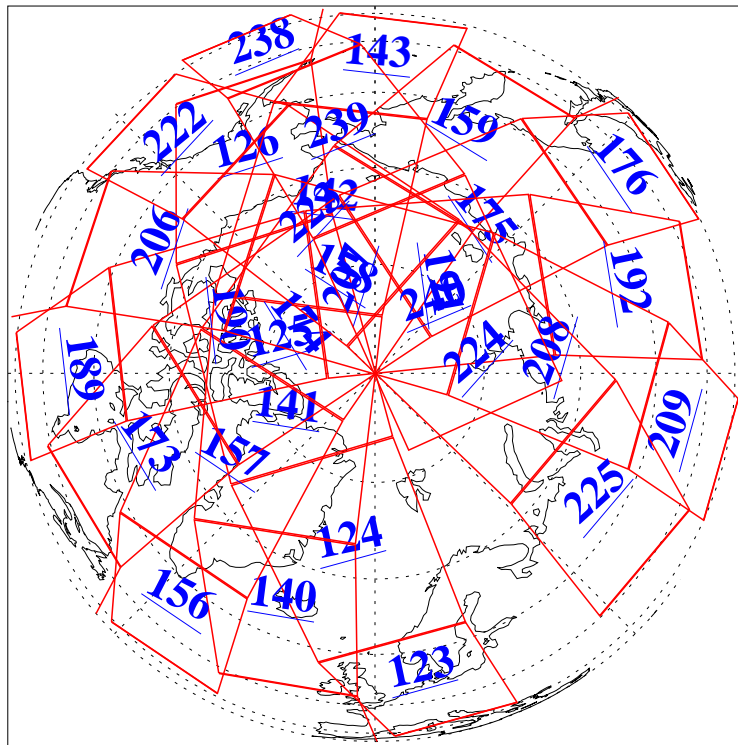

L1B Availability
AMSU Granules: 240
HSB Granules: 0
AIRS Granules: 240

5 Oct 2008
DoY 279
Aqua Day 2346
Granules: 1 to 120

Granules: 121 to 240

Legend: AMSU Available, HSB Available, AIRS Available

L1B Availability
AMSU Granules: 240
HSB Granules: 0
AIRS Granules: 240

5 Oct 2008
DoY 279
Aqua Day 2346

Ascending Granules

Descending Granules

Legend: AMSU Available, HSB Available, AIRS Available

L1B Availability
 AMSU Granules: 240
 HSB Granules: 0
 AIRS Granules: 240

5 Oct 2008
 DoY 279
 Aqua Day 2346

Northern Hemisphere Granules

Southern Hemisphere Granules

Legend: AMSU Available, HSB Available, AIRS Available