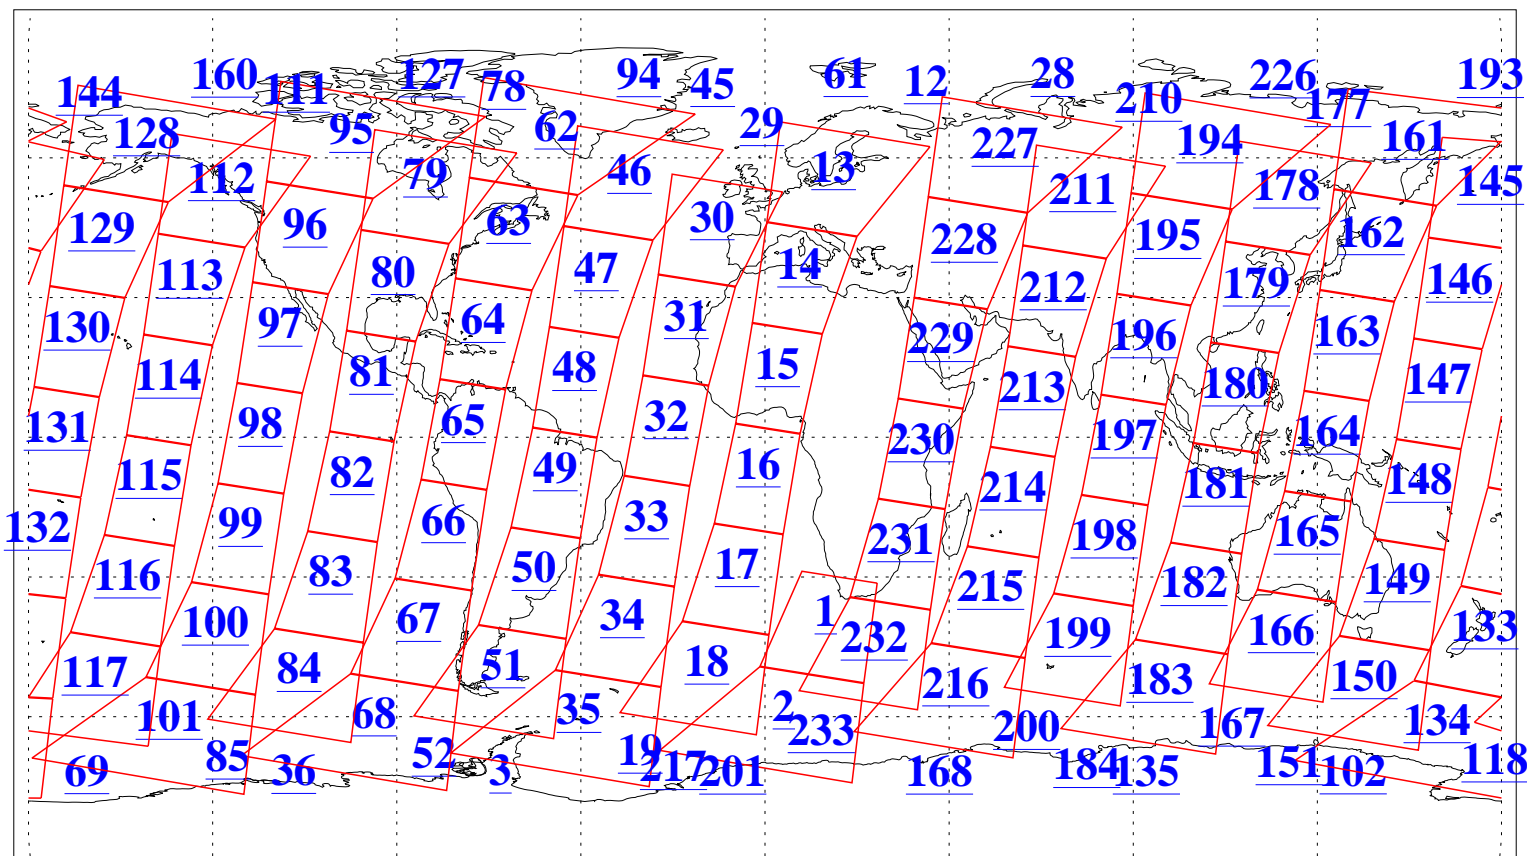

L1B Availability
AMSU Granules: 240
HSB Granules: 0
AIRS Granules: 240

3 Oct 2008
DoY 277
Aqua Day 2344
Granules: 1 to 120

Granules: 121 to 240

Legend: AMSU Available, HSB Available, AIRS Available

L1B Availability
AMSU Granules: 240
HSB Granules: 0
AIRS Granules: 240

3 Oct 2008
DoY 277
Aqua Day 2344

Ascending Granules

Descending Granules

Legend: AMSU Available, HSB Available, AIRS Available

L1B Availability
 AMSU Granules: 240
 HSB Granules: 0
 AIRS Granules: 240

3 Oct 2008
 DoY 277
 Aqua Day 2344

Northern Hemisphere Granules

Southern Hemisphere Granules

Legend: AMSU Available, HSB Available, AIRS Available