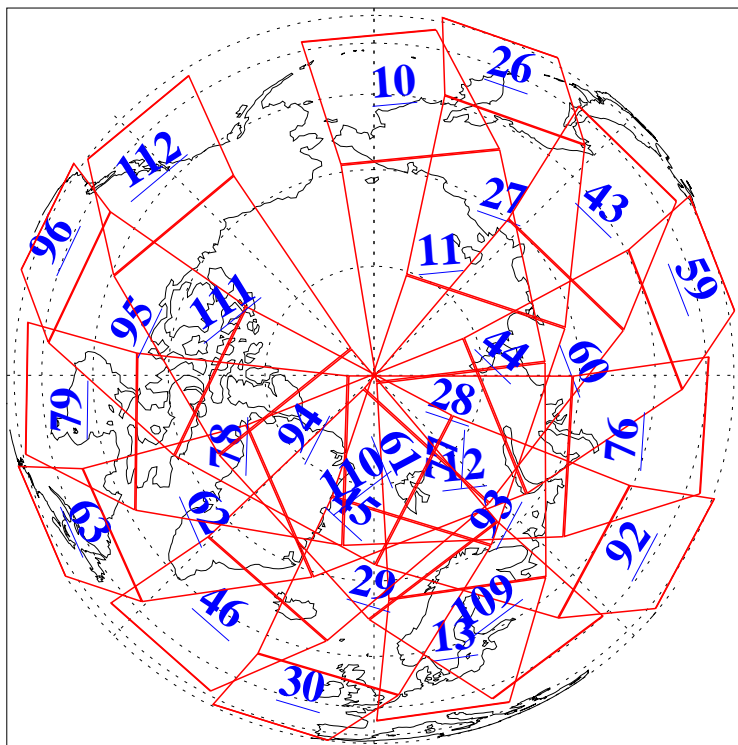

L1B Availability
AMSU Granules: 240
HSB Granules: 0
AIRS Granules: 240

3 Oct 2008
DoY 277
Aqua Day 2344
Granules: 1 to 120

Granules: 121 to 240

Legend: AMSU Available, HSB Available, AIRS Available

L1B Availability
AMSU Granules: 240
HSB Granules: 0
AIRS Granules: 240

3 Oct 2008
DoY 277
Aqua Day 2344

Ascending Granules

Descending Granules

Legend: AMSU Available, HSB Available, AIRS Available

L1B Availability
 AMSU Granules: 240
 HSB Granules: 0
 AIRS Granules: 240

3 Oct 2008
 DoY 277
 Aqua Day 2344

Northern Hemisphere Granules

Southern Hemisphere Granules

Legend: AMSU Available, HSB Available, AIRS Available