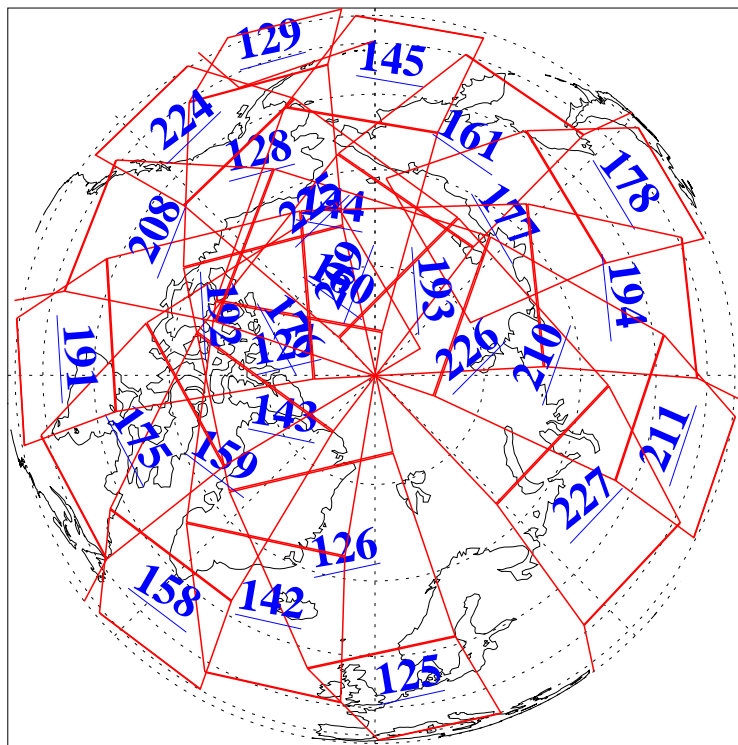

L1B Availability
AMSU Granules: 240
HSB Granules: 0
AIRS Granules: 240

3 Oct 2008
DoY 277
Aqua Day 2344
Granules: 1 to 120

Granules: 121 to 240

Legend: AMSU Available, HSB Available, AIRS Available

L1B Availability
AMSU Granules: 240
HSB Granules: 0
AIRS Granules: 240

3 Oct 2008
DoY 277
Aqua Day 2344

Ascending Granules

Descending Granules

Legend: AMSU Available, HSB Available, AIRS Available

L1B Availability
 AMSU Granules: 240
 HSB Granules: 0
 AIRS Granules: 240

3 Oct 2008
 DoY 277
 Aqua Day 2344

Northern Hemisphere Granules

Southern Hemisphere Granules

Legend: AMSU Available, HSB Available, AIRS Available