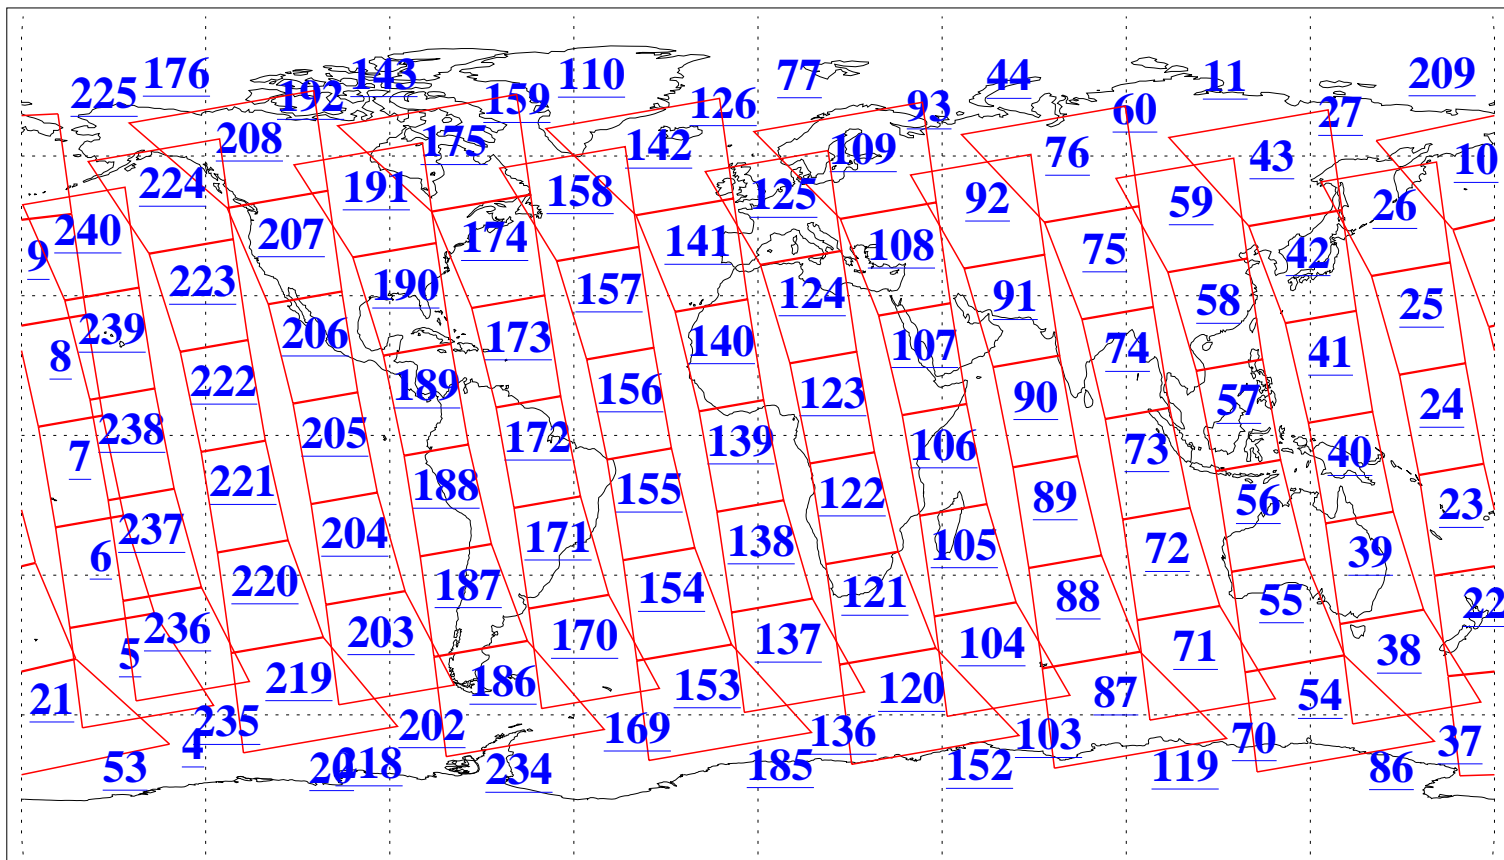

L1B Availability
AMSU Granules: 240
HSB Granules: 0
AIRS Granules: 240

3 Oct 2008
DoY 277
Aqua Day 2344
Granules: 1 to 120

Granules: 121 to 240

Legend: AMSU Available, HSB Available, AIRS Available

L1B Availability
AMSU Granules: 240
HSB Granules: 0
AIRS Granules: 240

3 Oct 2008
DoY 277
Aqua Day 2344

Ascending Granules

Descending Granules

Legend: AMSU Available, HSB Available, AIRS Available

L1B Availability
 AMSU Granules: 240
 HSB Granules: 0
 AIRS Granules: 240

3 Oct 2008
 DoY 277
 Aqua Day 2344

Northern Hemisphere Granules

Southern Hemisphere Granules

Legend: AMSU Available, HSB Available, AIRS Available