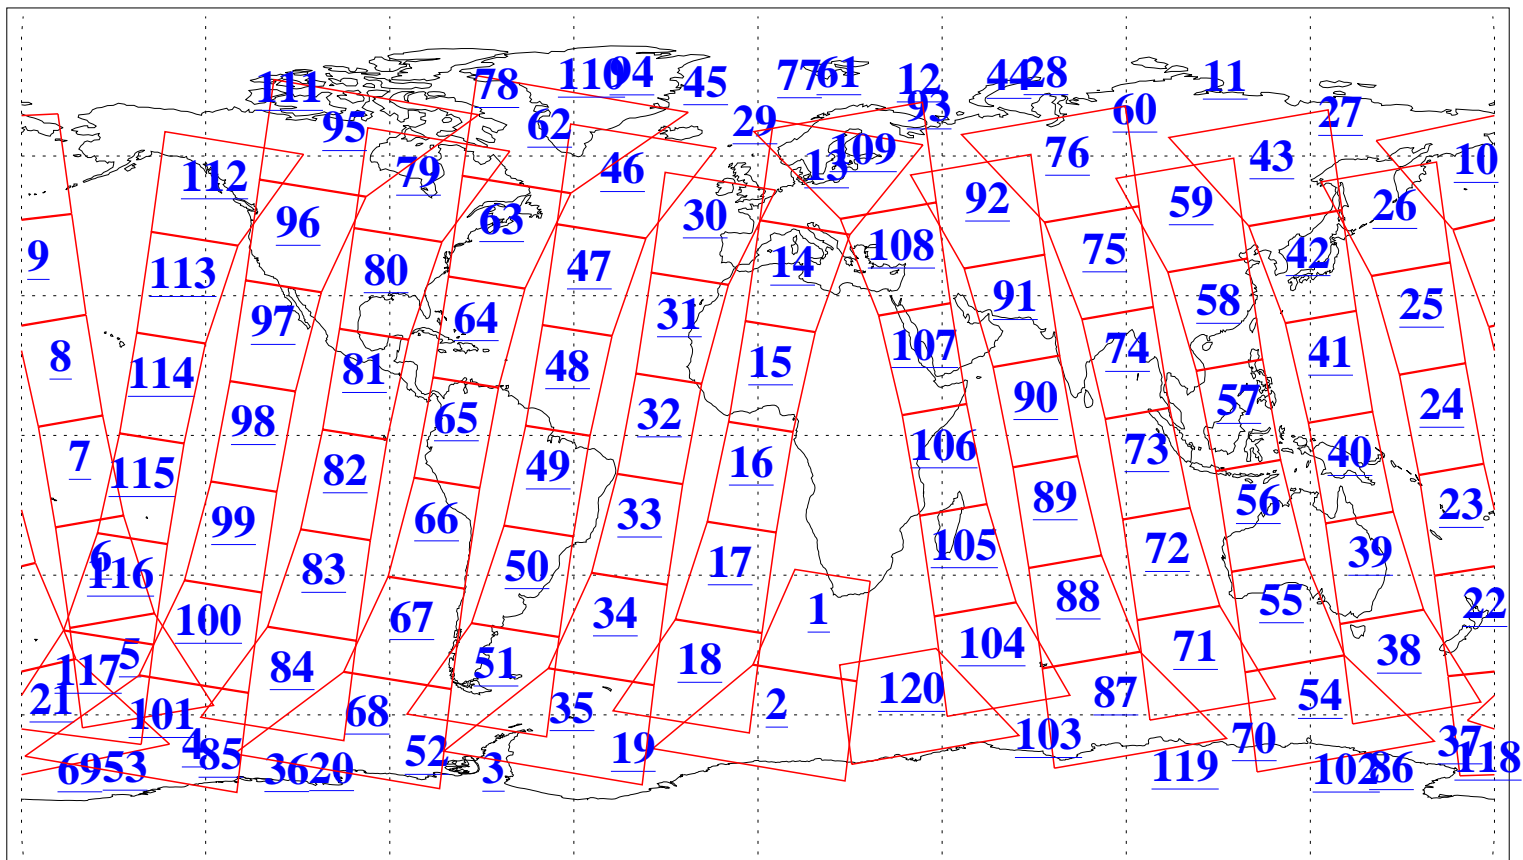

L1B Availability
AMSU Granules: 240
HSB Granules: 0
AIRS Granules: 240

3 Oct 2008
DoY 277
Aqua Day 2344
Granules: 1 to 120

Granules: 121 to 240

Legend: AMSU Available, HSB Available, AIRS Available

L1B Availability
AMSU Granules: 240
HSB Granules: 0
AIRS Granules: 240

3 Oct 2008
DoY 277
Aqua Day 2344

Ascending Granules

Descending Granules

Legend: AMSU Available, HSB Available, AIRS Available

L1B Availability
 AMSU Granules: 240
 HSB Granules: 0
 AIRS Granules: 240

3 Oct 2008
 DoY 277
 Aqua Day 2344

Northern Hemisphere Granules

Southern Hemisphere Granules

Legend: AMSU Available, HSB Available, AIRS Available