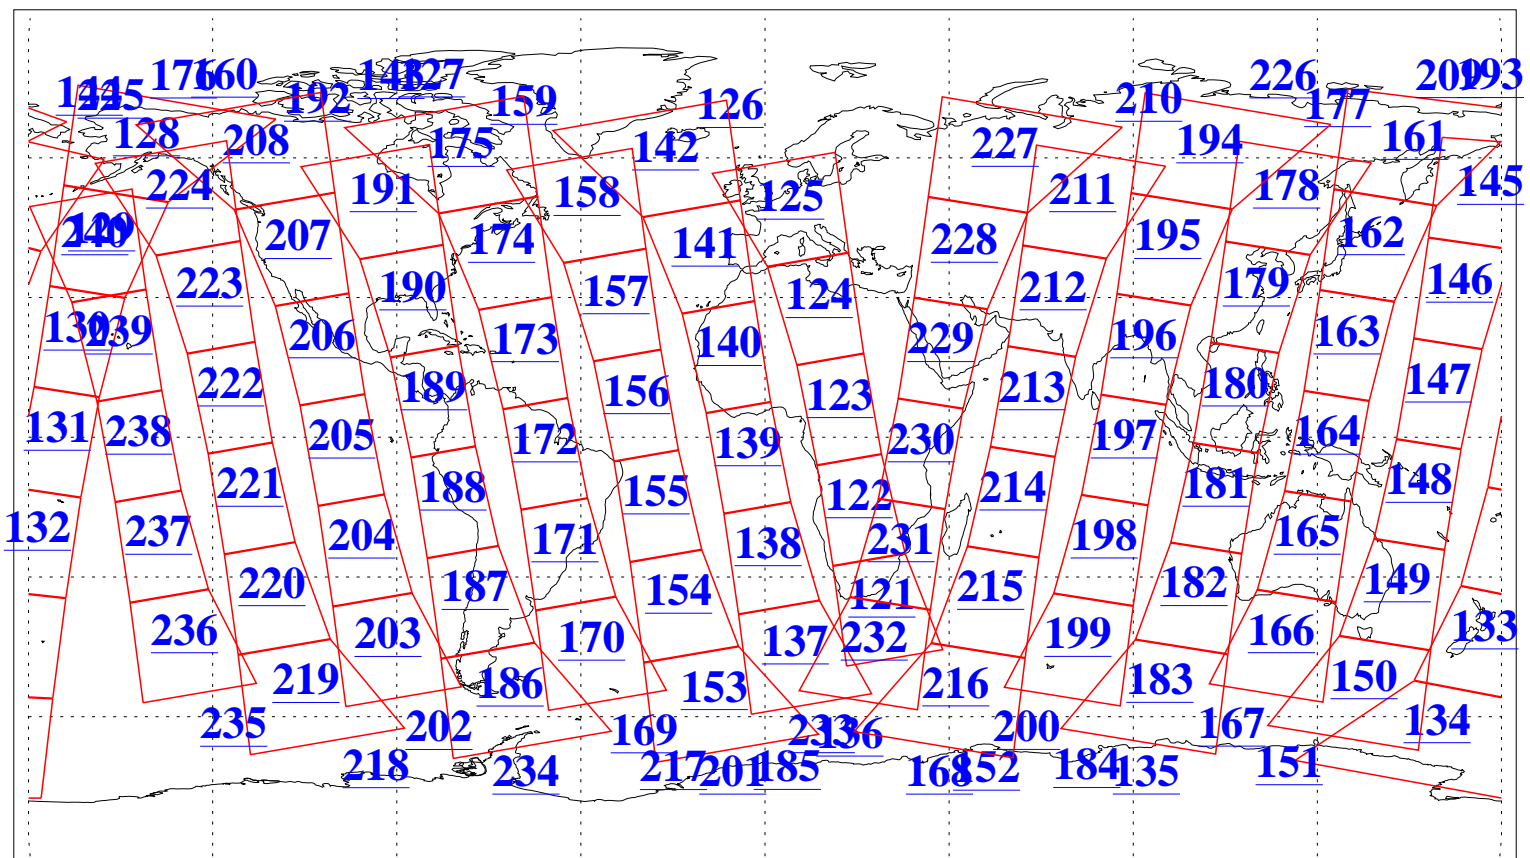

L1B Availability
AMSU Granules: 240
HSB Granules: 0
AIRS Granules: 240

3 Oct 2008
DoY 277
Aqua Day 2344
Granules: 1 to 120

Granules: 121 to 240

Legend: AMSU Available, HSB Available, AIRS Available

L1B Availability
AMSU Granules: 240
HSB Granules: 0
AIRS Granules: 240

3 Oct 2008
DoY 277
Aqua Day 2344

Ascending Granules

Descending Granules

Legend: AMSU Available, HSB Available, AIRS Available

L1B Availability
 AMSU Granules: 240
 HSB Granules: 0
 AIRS Granules: 240

3 Oct 2008
 DoY 277
 Aqua Day 2344

Northern Hemisphere Granules

Southern Hemisphere Granules

Legend: AMSU Available, HSB Available, AIRS Available