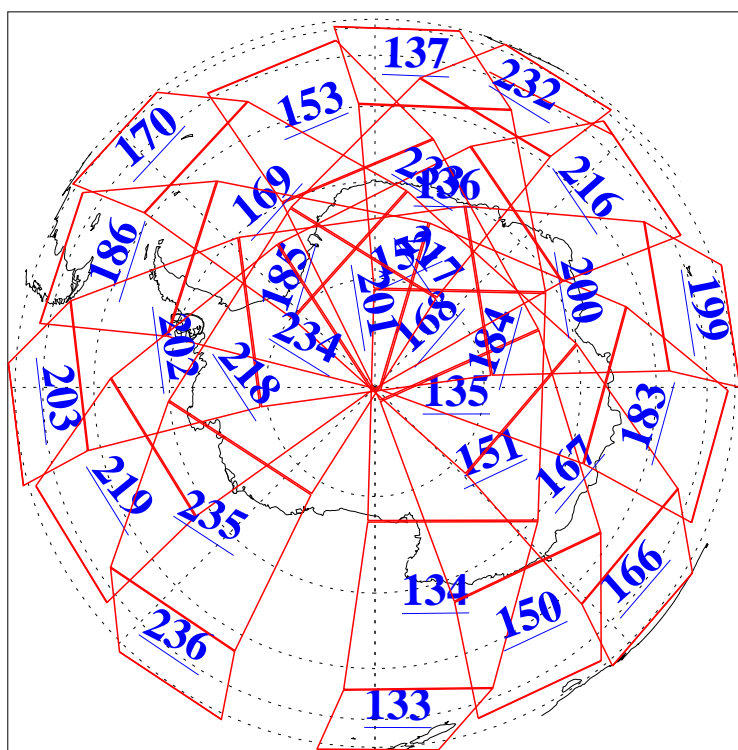

L1B Availability
AMSU Granules: 240
HSB Granules: 0
AIRS Granules: 240

3 Oct 2008
DoY 277
Aqua Day 2344
Granules: 1 to 120

Granules: 121 to 240

Legend: AMSU Available, HSB Available, AIRS Available

L1B Availability
AMSU Granules: 240
HSB Granules: 0
AIRS Granules: 240

3 Oct 2008
DoY 277
Aqua Day 2344

Ascending Granules

Descending Granules

Legend: AMSU Available, HSB Available, AIRS Available

L1B Availability
 AMSU Granules: 240
 HSB Granules: 0
 AIRS Granules: 240

3 Oct 2008
 DoY 277
 Aqua Day 2344

Northern Hemisphere Granules

Southern Hemisphere Granules

Legend: AMSU Available, HSB Available, AIRS Available