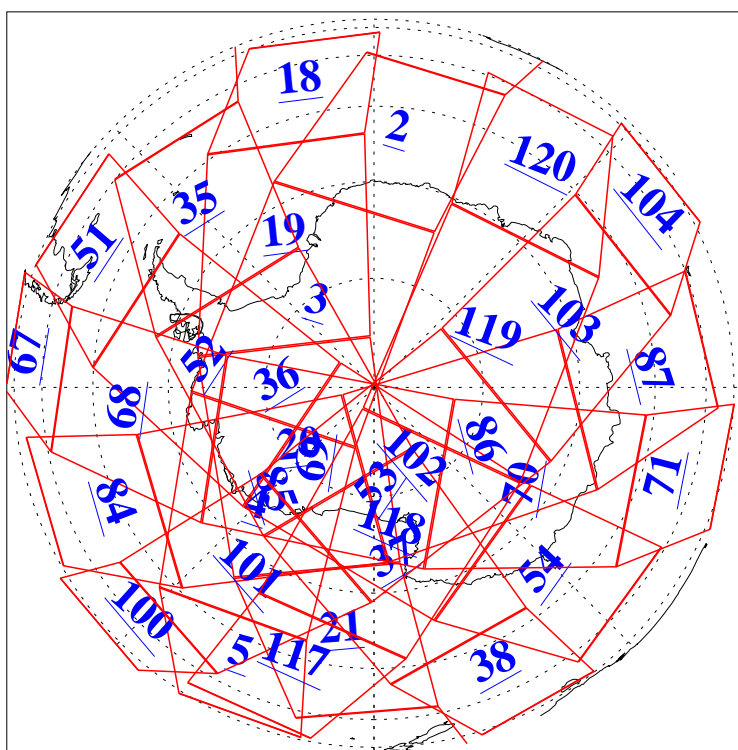

L1B Availability
AMSU Granules: 240
HSB Granules: 0
AIRS Granules: 240

3 Oct 2008
DoY 277
Aqua Day 2344
Granules: 1 to 120

Granules: 121 to 240

Legend: AMSU Available, HSB Available, AIRS Available

L1B Availability
AMSU Granules: 240
HSB Granules: 0
AIRS Granules: 240

3 Oct 2008
DoY 277
Aqua Day 2344

Ascending Granules

Descending Granules

Legend: AMSU Available, HSB Available, AIRS Available

L1B Availability
 AMSU Granules: 240
 HSB Granules: 0
 AIRS Granules: 240

3 Oct 2008
 DoY 277
 Aqua Day 2344

Northern Hemisphere Granules

Southern Hemisphere Granules

Legend: AMSU Available, HSB Available, AIRS Available