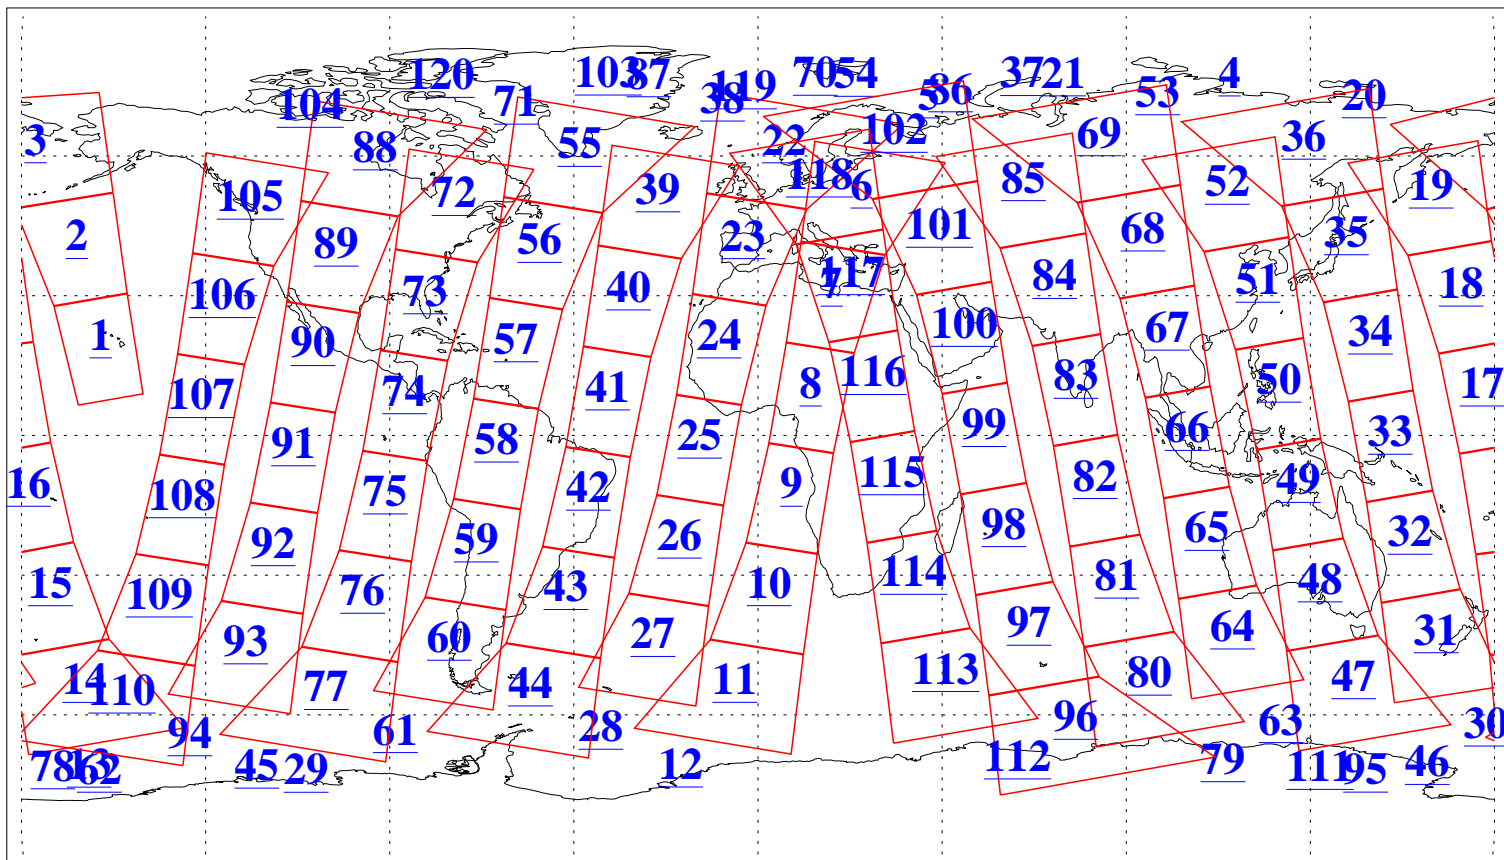

L1B Availability
AMSU Granules: 240
HSB Granules: 0
AIRS Granules: 240

2 Oct 2008
DoY 276
Aqua Day 2343
Granules: 1 to 120

Granules: 121 to 240

Legend: AMSU Available, HSB Available, AIRS Available

L1B Availability
AMSU Granules: 240
HSB Granules: 0
AIRS Granules: 240

2 Oct 2008
DoY 276
Aqua Day 2343

Ascending Granules

Descending Granules

Legend: AMSU Available, HSB Available, AIRS Available

L1B Availability
AMSU Granules: 240
HSB Granules: 0
AIRS Granules: 240

2 Oct 2008
DoY 276
Aqua Day 2343

Northern Hemisphere Granules

Southern Hemisphere Granules

Legend: AMSU Available, HSB Available, AIRS Available