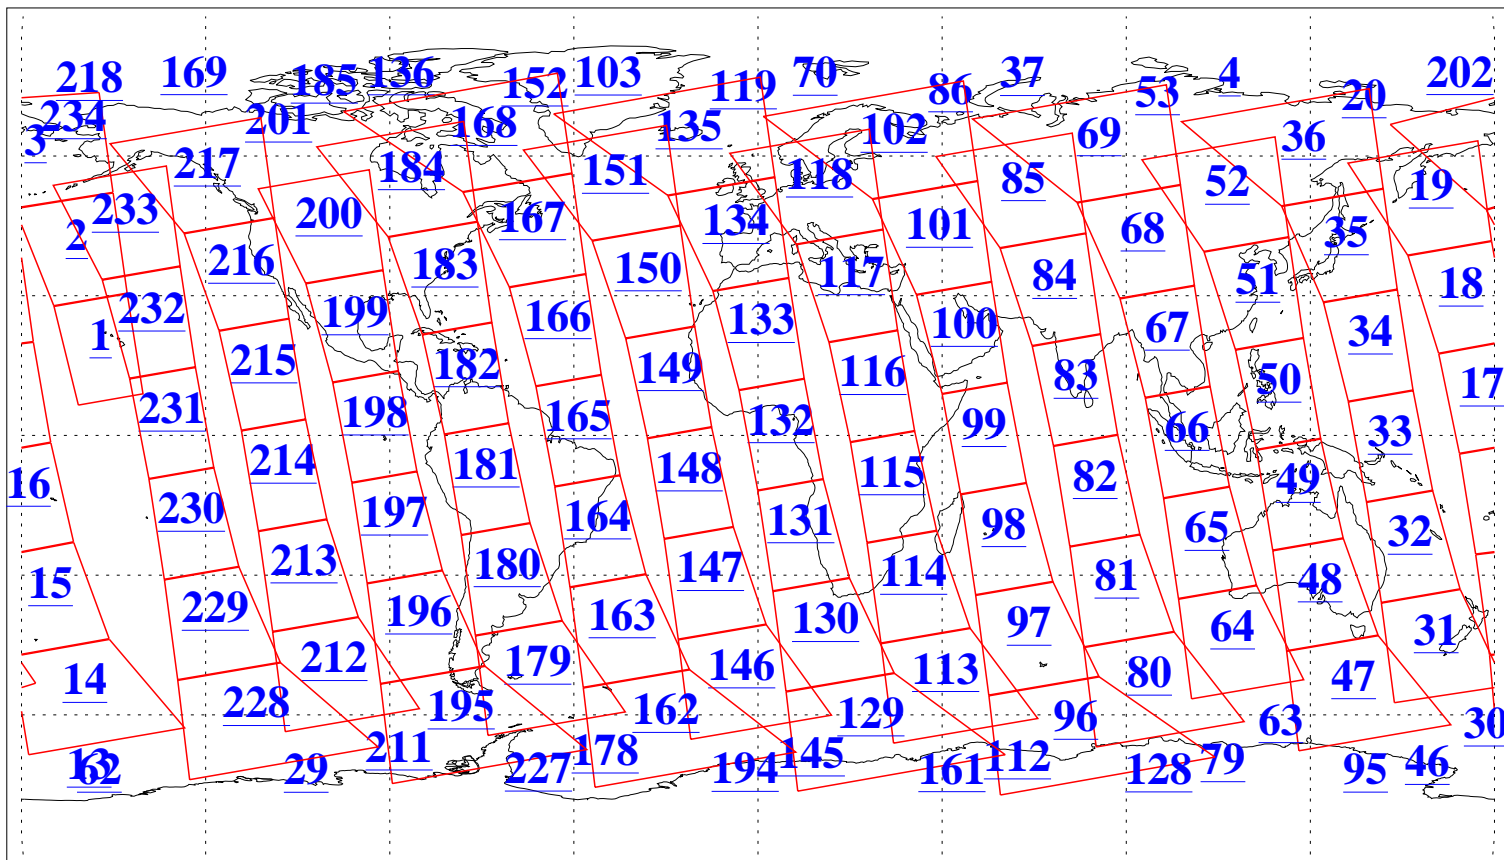

L1B Availability
AMSU Granules: 240
HSB Granules: 0
AIRS Granules: 240

2 Oct 2008
DoY 276
Aqua Day 2343
Granules: 1 to 120

Granules: 121 to 240

Legend: AMSU Available, HSB Available, AIRS Available

L1B Availability
AMSU Granules: 240
HSB Granules: 0
AIRS Granules: 240

2 Oct 2008
DoY 276
Aqua Day 2343

Ascending Granules

Descending Granules

Legend: AMSU Available, HSB Available, AIRS Available

L1B Availability
AMSU Granules: 240
HSB Granules: 0
AIRS Granules: 240

2 Oct 2008
DoY 276
Aqua Day 2343

Northern Hemisphere Granules

Southern Hemisphere Granules

Legend: AMSU Available, HSB Available, AIRS Available