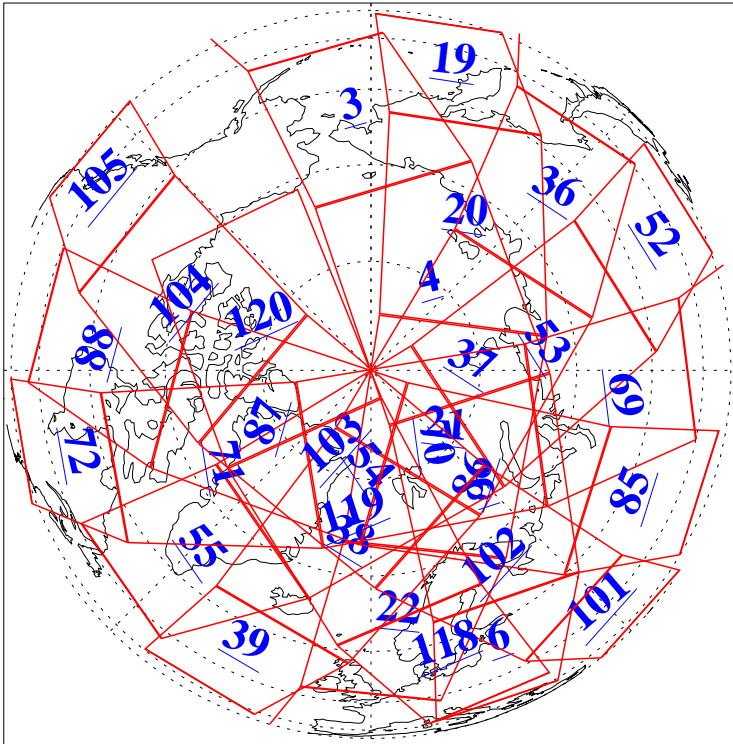

L1B Availability
AMSU Granules: 240
HSB Granules: 0
AIRS Granules: 240

2 Oct 2008
DoY 276
Aqua Day 2343
Granules: 1 to 120

Granules: 121 to 240

Legend: AMSU Available, HSB Available, AIRS Available

L1B Availability
AMSU Granules: 240
HSB Granules: 0
AIRS Granules: 240

2 Oct 2008
DoY 276
Aqua Day 2343

Ascending Granules

Descending Granules

Legend: AMSU Available, HSB Available, AIRS Available

L1B Availability
AMSU Granules: 240
HSB Granules: 0
AIRS Granules: 240

2 Oct 2008
DoY 276
Aqua Day 2343

Northern Hemisphere Granules

Southern Hemisphere Granules

Legend: AMSU Available, HSB Available, AIRS Available