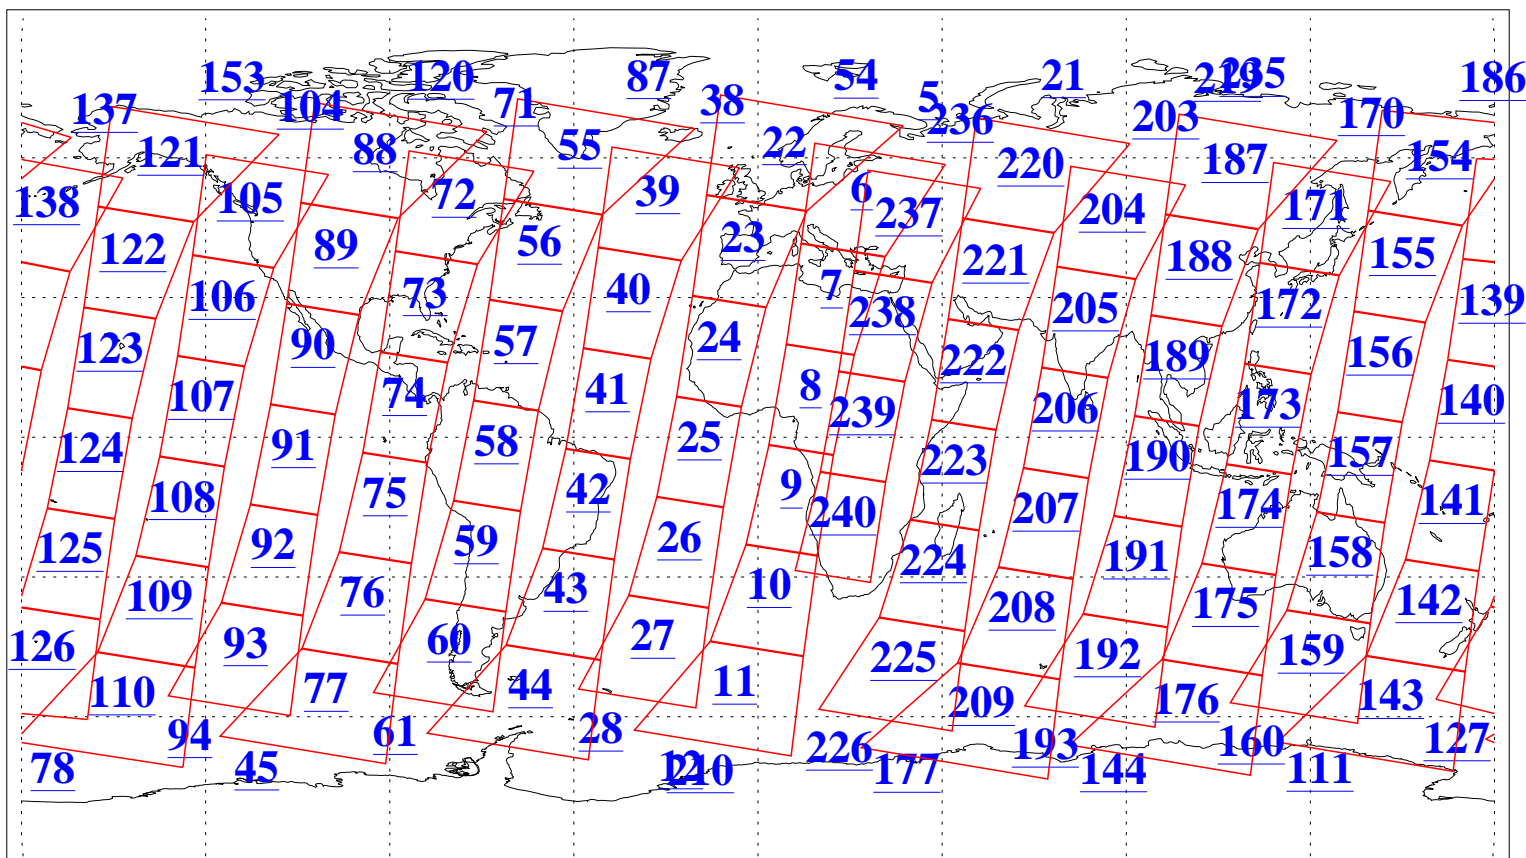

L1B Availability
AMSU Granules: 240
HSB Granules: 0
AIRS Granules: 240

2 Oct 2008
DoY 276
Aqua Day 2343
Granules: 1 to 120

Granules: 121 to 240

Legend: AMSU Available, HSB Available, AIRS Available

L1B Availability
AMSU Granules: 240
HSB Granules: 0
AIRS Granules: 240

2 Oct 2008
DoY 276
Aqua Day 2343

Ascending Granules

Descending Granules

Legend: AMSU Available, HSB Available, AIRS Available

L1B Availability
AMSU Granules: 240
HSB Granules: 0
AIRS Granules: 240

2 Oct 2008
DoY 276
Aqua Day 2343

Northern Hemisphere Granules

Southern Hemisphere Granules

Legend: AMSU Available, HSB Available, AIRS Available