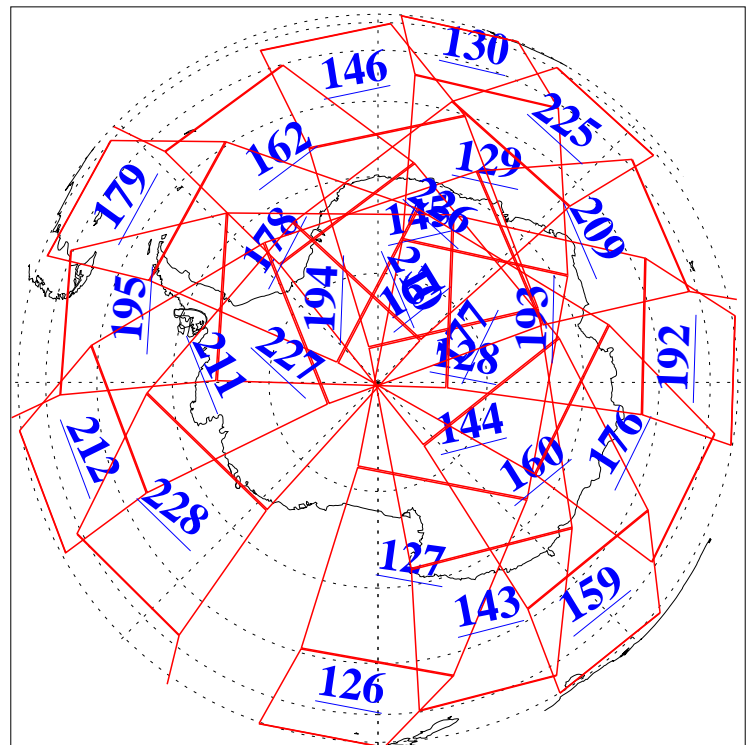

L1B Availability
AMSU Granules: 240
HSB Granules: 0
AIRS Granules: 240

2 Oct 2008
DoY 276
Aqua Day 2343
Granules: 1 to 120

Granules: 121 to 240

Legend: AMSU Available, HSB Available, AIRS Available

L1B Availability
AMSU Granules: 240
HSB Granules: 0
AIRS Granules: 240

2 Oct 2008
DoY 276
Aqua Day 2343

Ascending Granules

Descending Granules

Legend: AMSU Available, HSB Available, AIRS Available

L1B Availability
AMSU Granules: 240
HSB Granules: 0
AIRS Granules: 240

2 Oct 2008
DoY 276
Aqua Day 2343

Northern Hemisphere Granules

Southern Hemisphere Granules

Legend: AMSU Available, HSB Available, AIRS Available