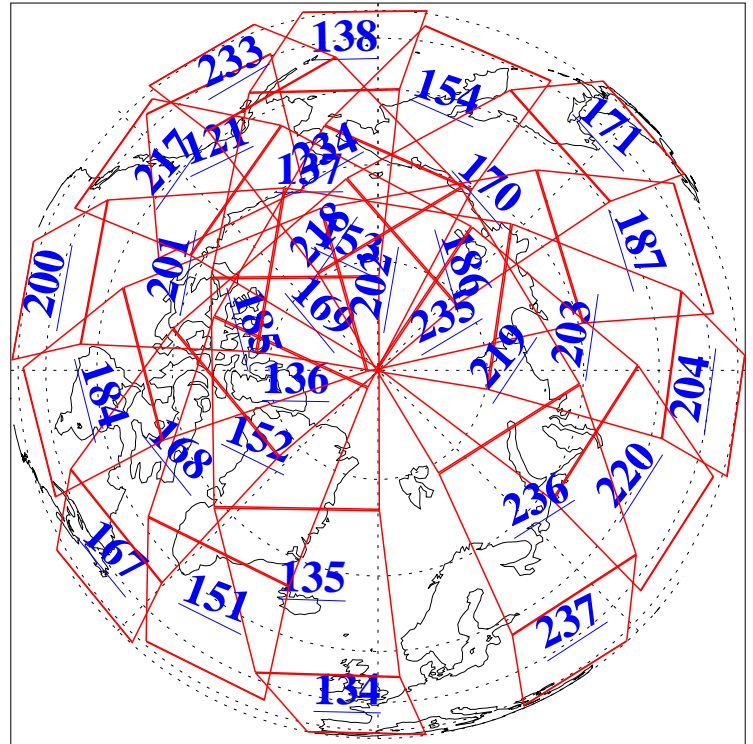

L1B Availability
AMSU Granules: 240
HSB Granules: 0
AIRS Granules: 240

2 Oct 2008
DoY 276
Aqua Day 2343
Granules: 1 to 120

Granules: 121 to 240

Legend: AMSU Available, HSB Available, AIRS Available

L1B Availability
AMSU Granules: 240
HSB Granules: 0
AIRS Granules: 240

2 Oct 2008
DoY 276
Aqua Day 2343

Ascending Granules

Descending Granules

Legend: AMSU Available, HSB Available, AIRS Available

L1B Availability
AMSU Granules: 240
HSB Granules: 0
AIRS Granules: 240

2 Oct 2008
DoY 276
Aqua Day 2343

Northern Hemisphere Granules

Southern Hemisphere Granules

Legend: AMSU Available, HSB Available, AIRS Available