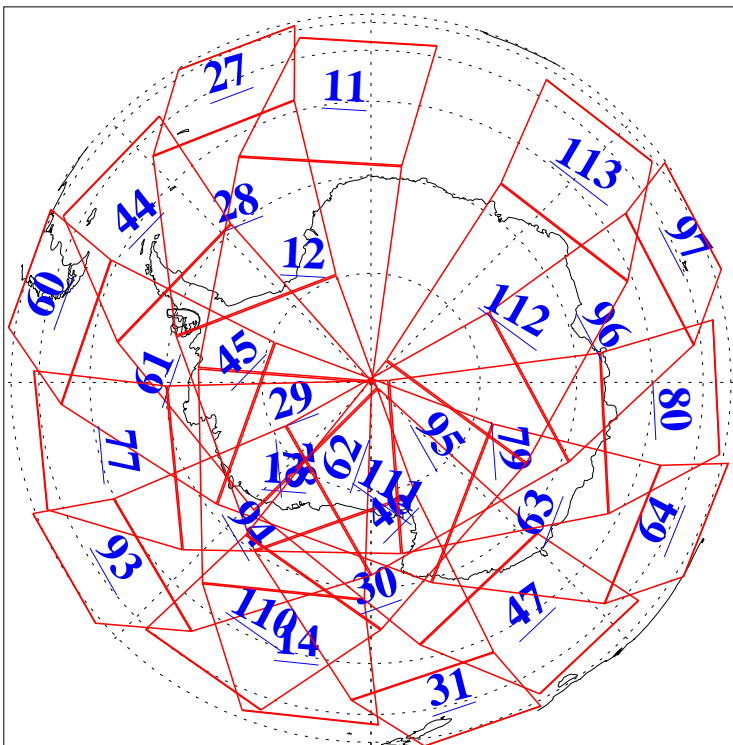

L1B Availability
AMSU Granules: 240
HSB Granules: 0
AIRS Granules: 240

2 Oct 2008
DoY 276
Aqua Day 2343
Granules: 1 to 120

Granules: 121 to 240

Legend: AMSU Available, HSB Available, AIRS Available

L1B Availability
AMSU Granules: 240
HSB Granules: 0
AIRS Granules: 240

2 Oct 2008
DoY 276
Aqua Day 2343

Ascending Granules

Descending Granules

Legend: AMSU Available, HSB Available, AIRS Available

L1B Availability
AMSU Granules: 240
HSB Granules: 0
AIRS Granules: 240

2 Oct 2008
DoY 276
Aqua Day 2343

Northern Hemisphere Granules

Southern Hemisphere Granules

Legend: AMSU Available, HSB Available, AIRS Available