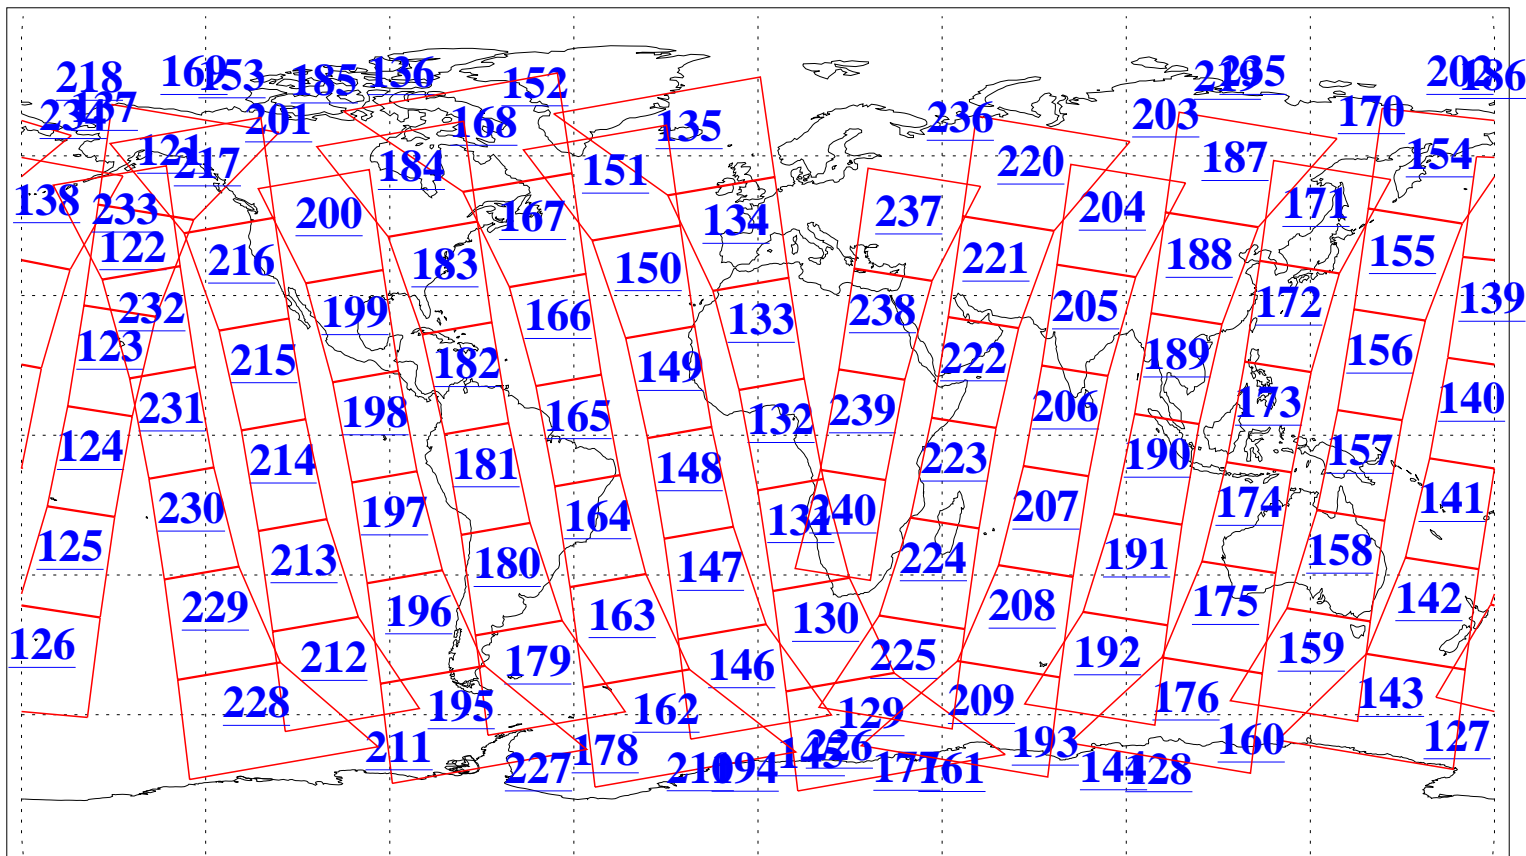

L1B Availability
AMSU Granules: 240
HSB Granules: 0
AIRS Granules: 240

2 Oct 2008
DoY 276
Aqua Day 2343
Granules: 1 to 120

Granules: 121 to 240

Legend: AMSU Available, HSB Available, AIRS Available

L1B Availability
AMSU Granules: 240
HSB Granules: 0
AIRS Granules: 240

2 Oct 2008
DoY 276
Aqua Day 2343

Ascending Granules

Descending Granules

Legend: AMSU Available, HSB Available, AIRS Available

L1B Availability
AMSU Granules: 240
HSB Granules: 0
AIRS Granules: 240

2 Oct 2008
DoY 276
Aqua Day 2343

Northern Hemisphere Granules

Southern Hemisphere Granules

Legend: AMSU Available, HSB Available, AIRS Available