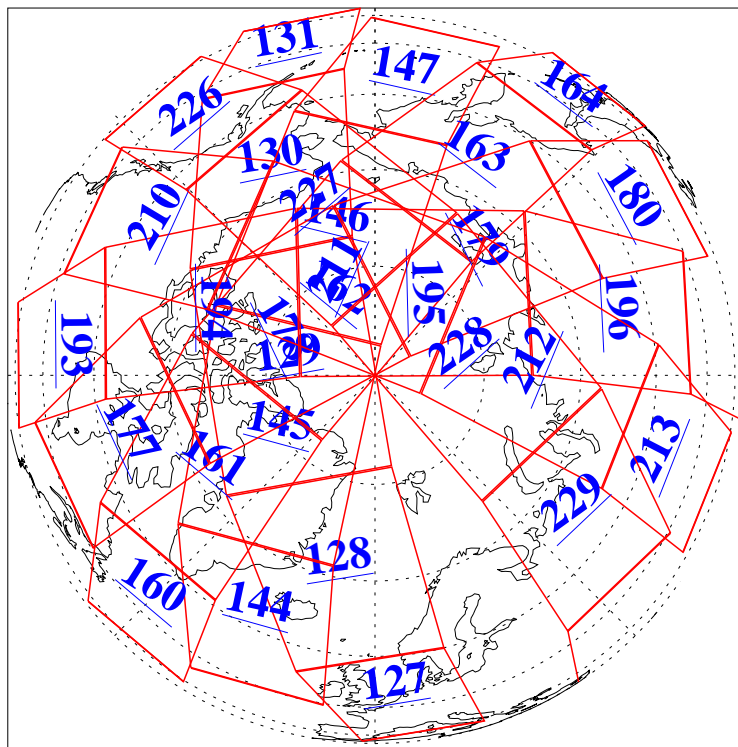

L1B Availability
AMSU Granules: 240
HSB Granules: 0
AIRS Granules: 240

1 Oct 2008
DoY 275
Aqua Day 2342
Granules: 1 to 120

Granules: 121 to 240

Legend: AMSU Available, HSB Available, AIRS Available

L1B Availability
AMSU Granules: 240
HSB Granules: 0
AIRS Granules: 240

1 Oct 2008
DoY 275
Aqua Day 2342

Ascending Granules

Descending Granules

Legend: AMSU Available, HSB Available, AIRS Available

L1B Availability
 AMSU Granules: 240
 HSB Granules: 0
 AIRS Granules: 240

1 Oct 2008
 DoY 275
 Aqua Day 2342

Northern Hemisphere Granules

Southern Hemisphere Granules

Legend: AMSU Available, HSB Available, AIRS Available