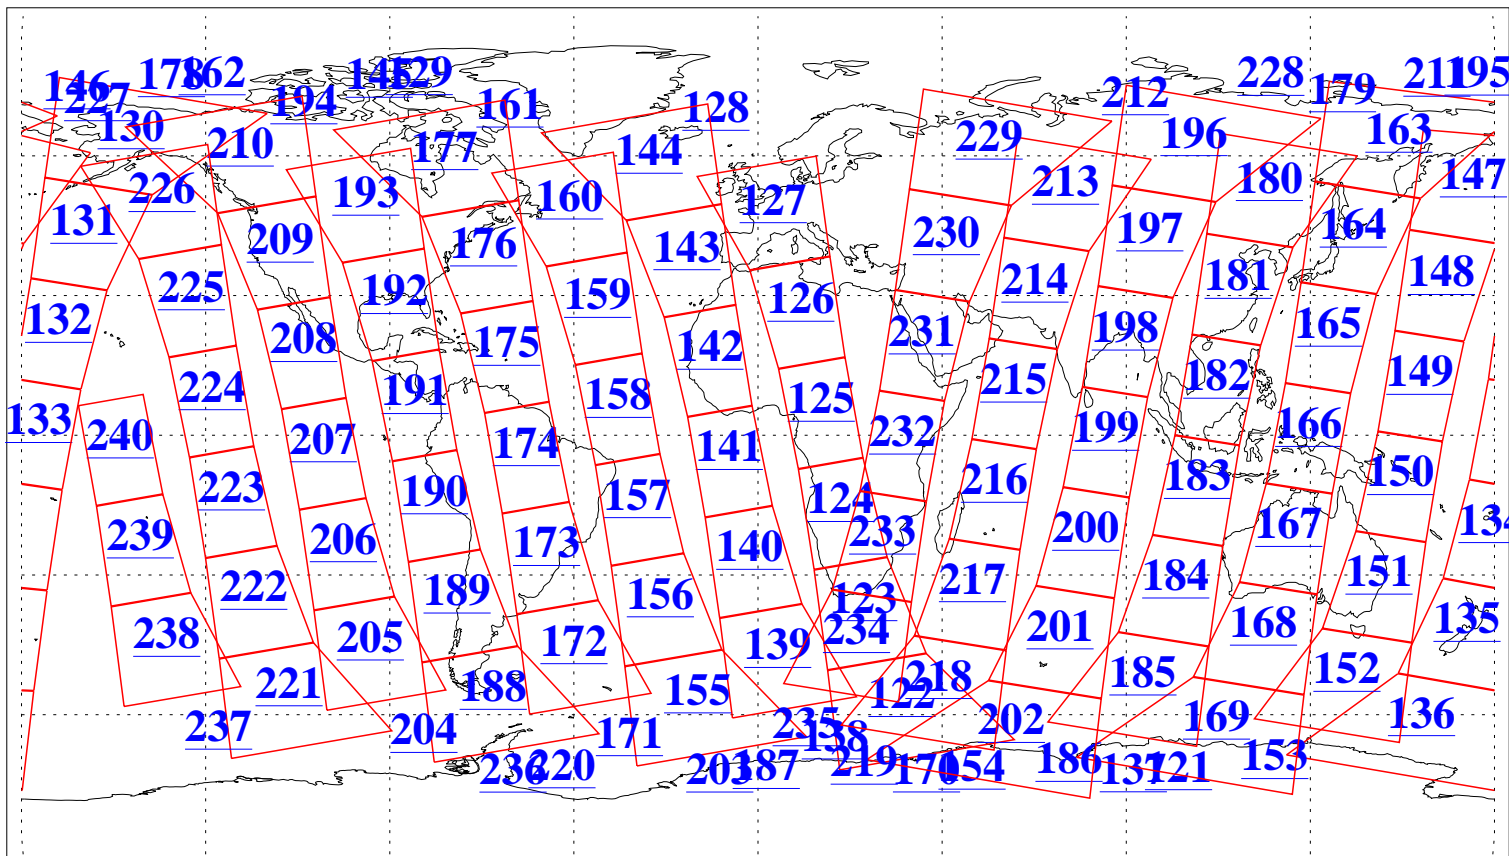

L1B Availability
AMSU Granules: 240
HSB Granules: 0
AIRS Granules: 240

1 Oct 2008
DoY 275
Aqua Day 2342
Granules: 1 to 120

Granules: 121 to 240

Legend: AMSU Available, HSB Available, AIRS Available

L1B Availability
AMSU Granules: 240
HSB Granules: 0
AIRS Granules: 240

1 Oct 2008
DoY 275
Aqua Day 2342

Ascending Granules

Descending Granules

Legend: AMSU Available, HSB Available, AIRS Available

L1B Availability
 AMSU Granules: 240
 HSB Granules: 0
 AIRS Granules: 240

1 Oct 2008
 DoY 275
 Aqua Day 2342

Northern Hemisphere Granules

Southern Hemisphere Granules

Legend: AMSU Available, HSB Available, AIRS Available