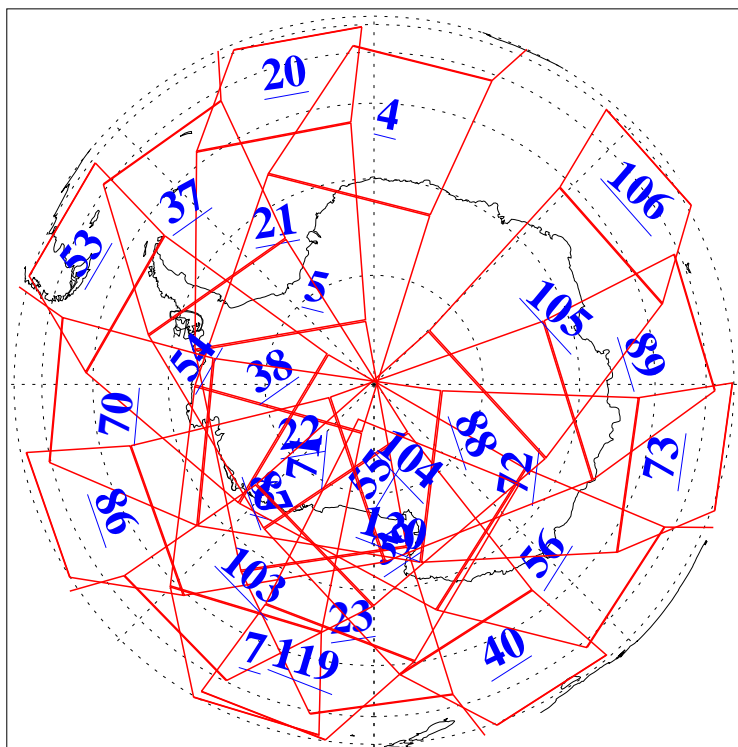

L1B Availability
AMSU Granules: 240
HSB Granules: 0
AIRS Granules: 240

1 Oct 2008
DoY 275
Aqua Day 2342
Granules: 1 to 120

Granules: 121 to 240

Legend: AMSU Available, HSB Available, AIRS Available

L1B Availability
AMSU Granules: 240
HSB Granules: 0
AIRS Granules: 240

1 Oct 2008
DoY 275
Aqua Day 2342

Ascending Granules

Descending Granules

Legend: AMSU Available, HSB Available, AIRS Available

L1B Availability
 AMSU Granules: 240
 HSB Granules: 0
 AIRS Granules: 240

1 Oct 2008
 DoY 275
 Aqua Day 2342

Northern Hemisphere Granules

Southern Hemisphere Granules

Legend: AMSU Available, HSB Available, AIRS Available