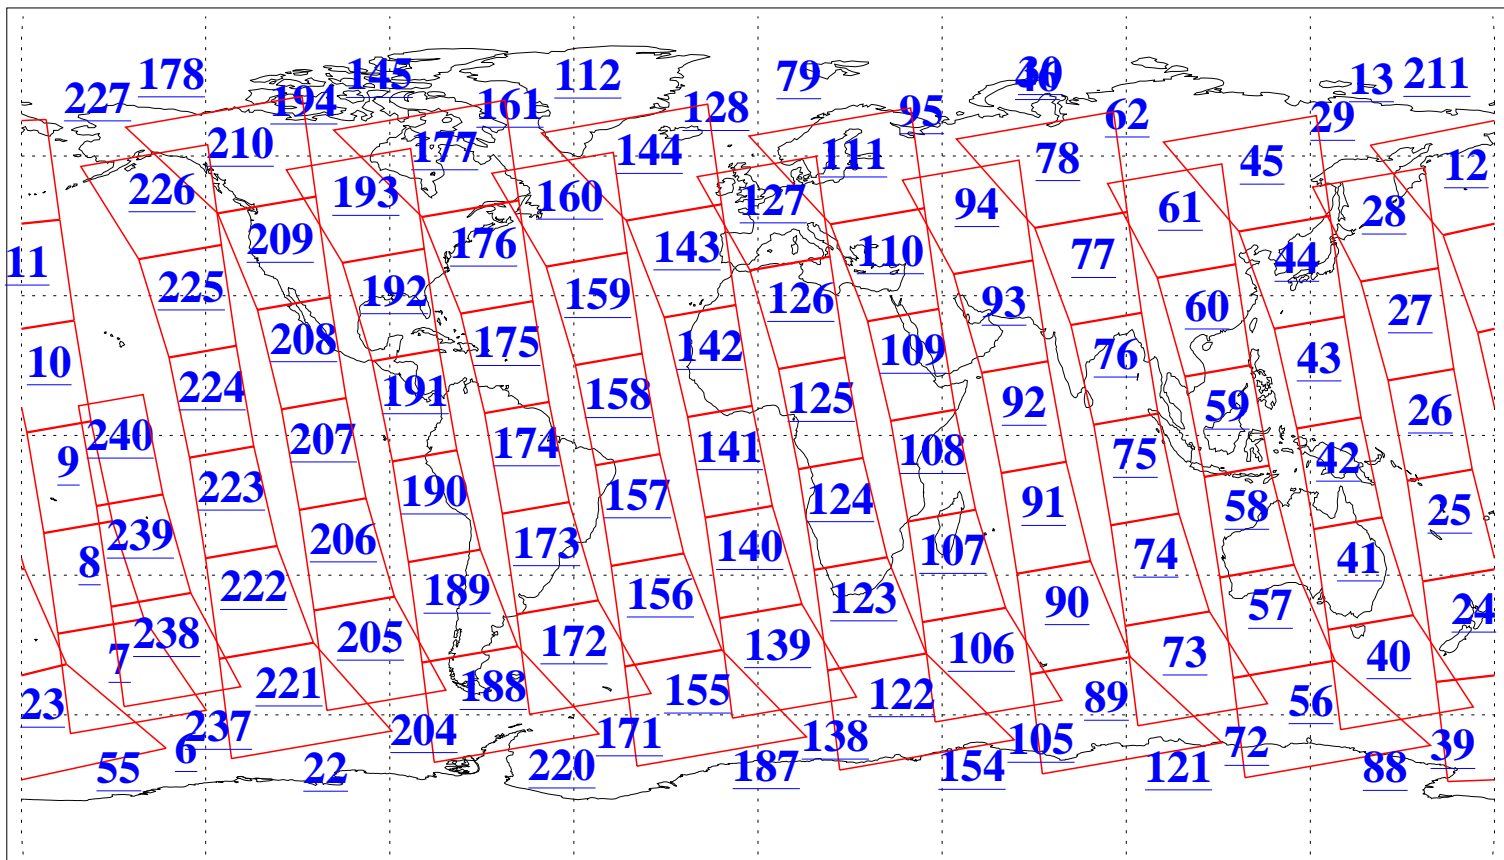

L1B Availability
AMSU Granules: 240
HSB Granules: 0
AIRS Granules: 240

1 Oct 2008
DoY 275
Aqua Day 2342
Granules: 1 to 120

Granules: 121 to 240

Legend: AMSU Available, HSB Available, AIRS Available

L1B Availability
AMSU Granules: 240
HSB Granules: 0
AIRS Granules: 240

1 Oct 2008
DoY 275
Aqua Day 2342

Ascending Granules

Descending Granules

Legend: AMSU Available, HSB Available, AIRS Available

L1B Availability
 AMSU Granules: 240
 HSB Granules: 0
 AIRS Granules: 240

1 Oct 2008
 DoY 275
 Aqua Day 2342

Northern Hemisphere Granules

Southern Hemisphere Granules

Legend: AMSU Available, HSB Available, AIRS Available