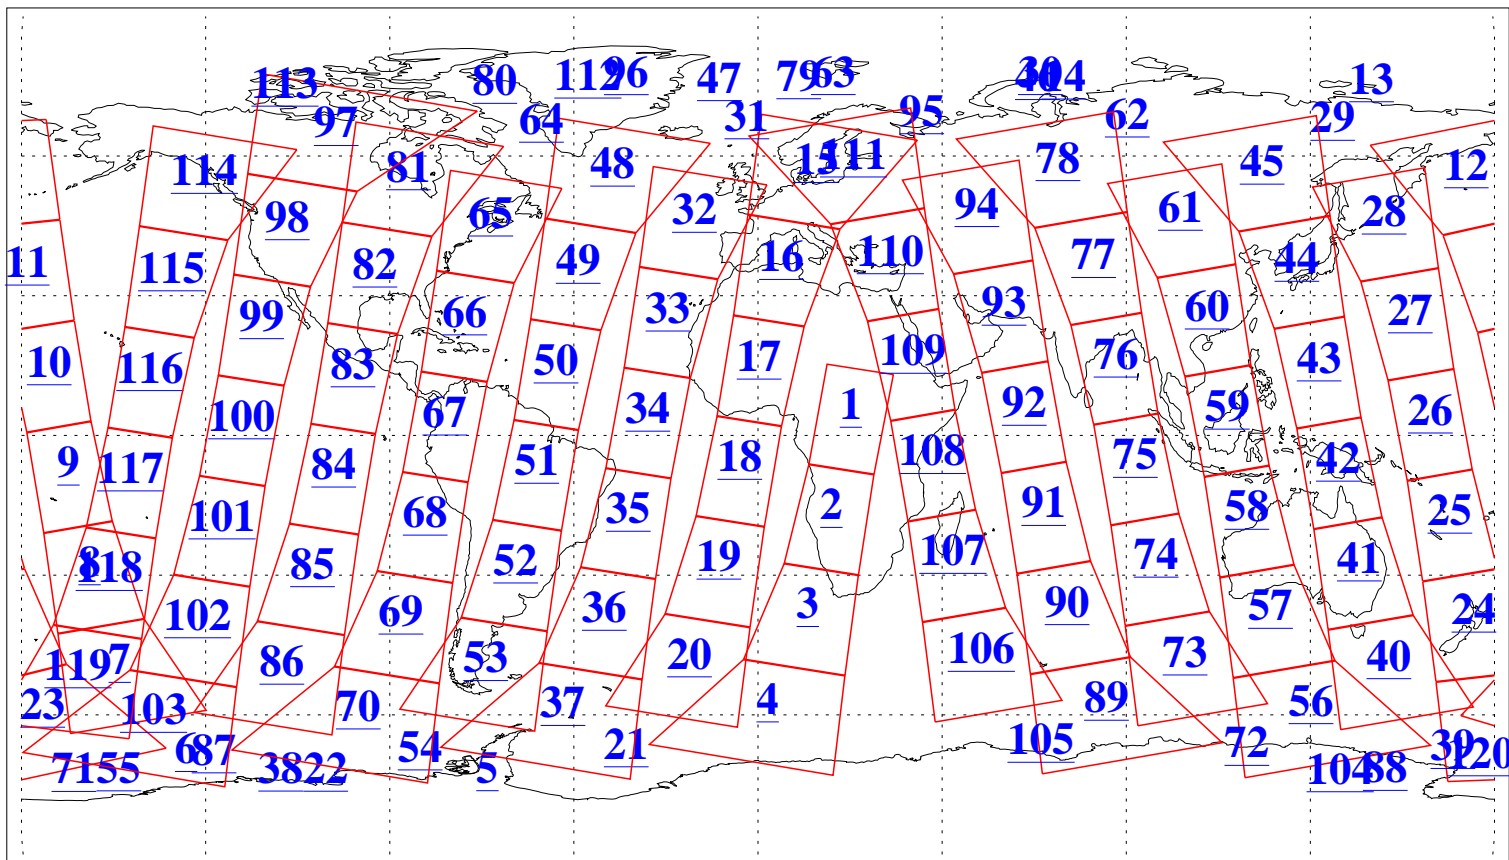

L1B Availability
AMSU Granules: 240
HSB Granules: 0
AIRS Granules: 240

1 Oct 2008
DoY 275
Aqua Day 2342
Granules: 1 to 120

Granules: 121 to 240

Legend: AMSU Available, HSB Available, AIRS Available

L1B Availability
AMSU Granules: 240
HSB Granules: 0
AIRS Granules: 240

1 Oct 2008
DoY 275
Aqua Day 2342

Ascending Granules

Descending Granules

Legend: AMSU Available, HSB Available, AIRS Available

L1B Availability
 AMSU Granules: 240
 HSB Granules: 0
 AIRS Granules: 240

1 Oct 2008
 DoY 275
 Aqua Day 2342

Northern Hemisphere Granules

Southern Hemisphere Granules

Legend: AMSU Available, HSB Available, AIRS Available