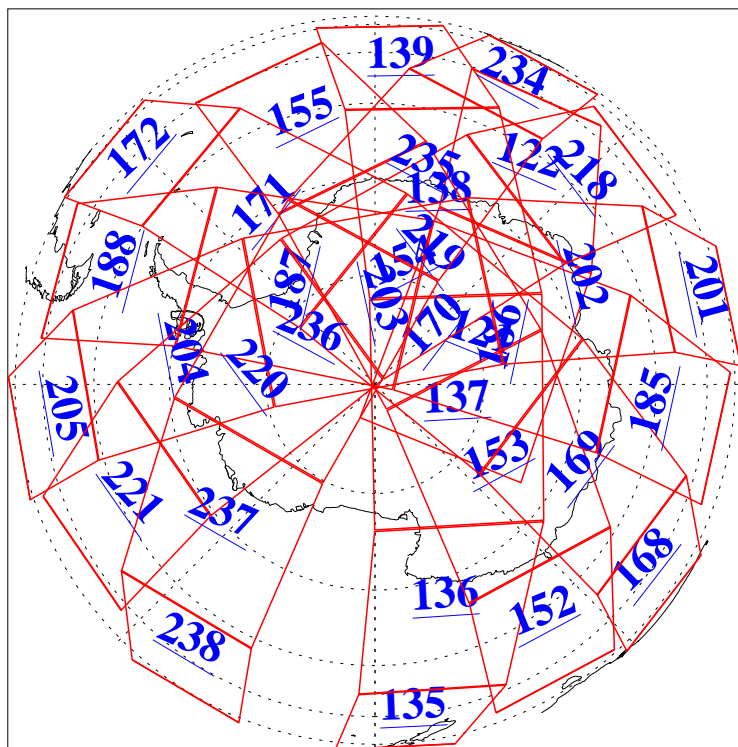

L1B Availability
AMSU Granules: 240
HSB Granules: 0
AIRS Granules: 240

1 Oct 2008
DoY 275
Aqua Day 2342
Granules: 1 to 120

Granules: 121 to 240

Legend: AMSU Available, HSB Available, AIRS Available

L1B Availability
AMSU Granules: 240
HSB Granules: 0
AIRS Granules: 240

1 Oct 2008
DoY 275
Aqua Day 2342

Ascending Granules

Descending Granules

Legend: AMSU Available, HSB Available, AIRS Available

L1B Availability
 AMSU Granules: 240
 HSB Granules: 0
 AIRS Granules: 240

1 Oct 2008
 DoY 275
 Aqua Day 2342

Northern Hemisphere Granules

Southern Hemisphere Granules

Legend: AMSU Available, HSB Available, AIRS Available