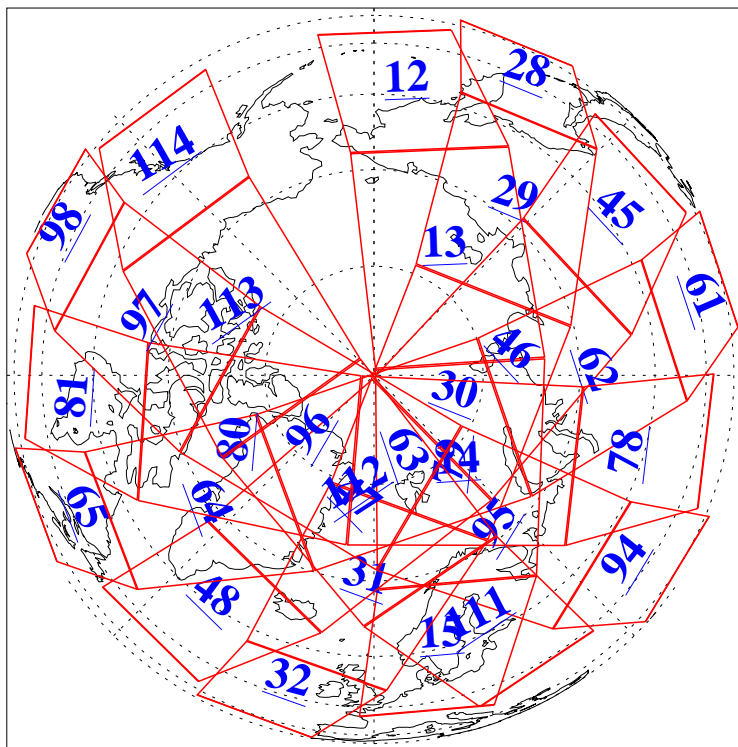

L1B Availability
AMSU Granules: 240
HSB Granules: 0
AIRS Granules: 240

1 Oct 2008
DoY 275
Aqua Day 2342
Granules: 1 to 120

Granules: 121 to 240

Legend: AMSU Available, HSB Available, AIRS Available

L1B Availability
AMSU Granules: 240
HSB Granules: 0
AIRS Granules: 240

1 Oct 2008
DoY 275
Aqua Day 2342

Ascending Granules

Descending Granules

Legend: AMSU Available, HSB Available, AIRS Available

L1B Availability
 AMSU Granules: 240
 HSB Granules: 0
 AIRS Granules: 240

1 Oct 2008
 DoY 275
 Aqua Day 2342

Northern Hemisphere Granules

Southern Hemisphere Granules

Legend: AMSU Available, HSB Available, AIRS Available