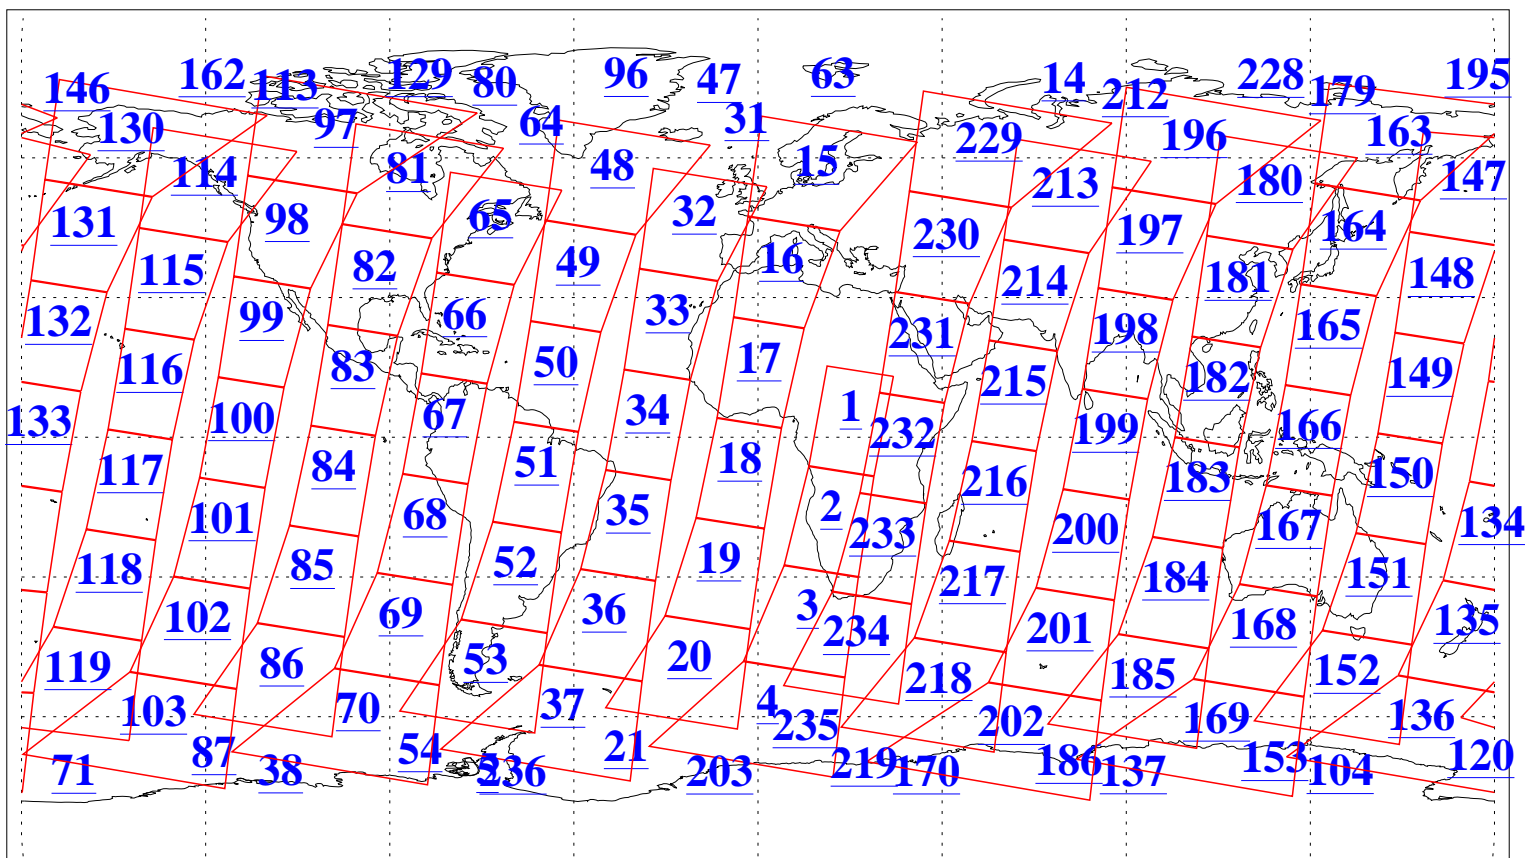

L1B Availability
AMSU Granules: 240
HSB Granules: 0
AIRS Granules: 240

1 Oct 2008
DoY 275
Aqua Day 2342
Granules: 1 to 120

Granules: 121 to 240

Legend: AMSU Available, HSB Available, AIRS Available

L1B Availability
AMSU Granules: 240
HSB Granules: 0
AIRS Granules: 240

1 Oct 2008
DoY 275
Aqua Day 2342

Ascending Granules

Descending Granules

Legend: AMSU Available, HSB Available, AIRS Available

L1B Availability
 AMSU Granules: 240
 HSB Granules: 0
 AIRS Granules: 240

1 Oct 2008
 DoY 275
 Aqua Day 2342

Northern Hemisphere Granules

Southern Hemisphere Granules

Legend: AMSU Available, HSB Available, AIRS Available