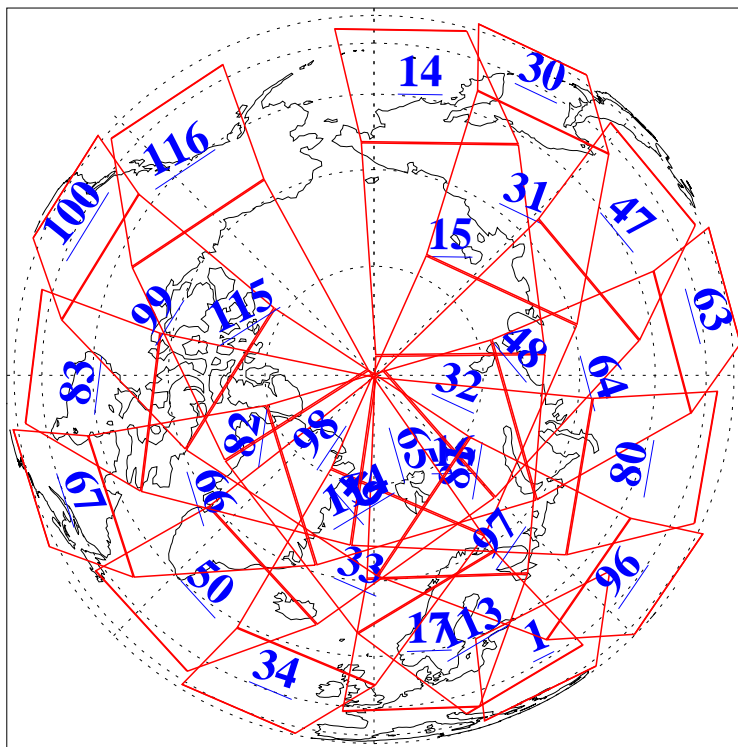

L1B Availability
AMSU Granules: 240
HSB Granules: 0
AIRS Granules: 240

29 Sep 2008
DoY 273
Aqua Day 2340
Granules: 1 to 120

Granules: 121 to 240

Legend: AMSU Available, HSB Available, AIRS Available

L1B Availability
AMSU Granules: 240
HSB Granules: 0
AIRS Granules: 240

29 Sep 2008
DoY 273
Aqua Day 2340
Ascending Granules

Descending Granules

Legend: AMSU Available, HSB Available, AIRS Available

L1B Availability
 AMSU Granules: 240
 HSB Granules: 0
 AIRS Granules: 240

29 Sep 2008
 DoY 273
 Aqua Day 2340

Northern Hemisphere Granules

Southern Hemisphere Granules

Legend: AMSU Available, *HSB Available*, **AIRS Available**