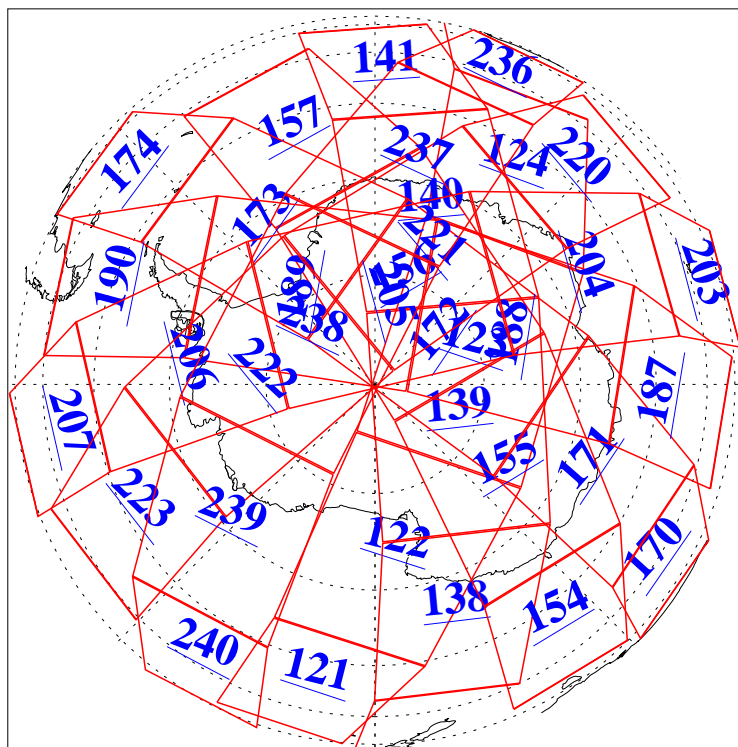

L1B Availability
AMSU Granules: 240
HSB Granules: 0
AIRS Granules: 240

29 Sep 2008
DoY 273
Aqua Day 2340
Granules: 1 to 120

Granules: 121 to 240

Legend: AMSU Available, HSB Available, AIRS Available

L1B Availability
AMSU Granules: 240
HSB Granules: 0
AIRS Granules: 240

29 Sep 2008
DoY 273
Aqua Day 2340
Ascending Granules

Descending Granules

Legend: AMSU Available, HSB Available, AIRS Available

L1B Availability
 AMSU Granules: 240
 HSB Granules: 0
 AIRS Granules: 240

29 Sep 2008
 DoY 273
 Aqua Day 2340

Northern Hemisphere Granules

Southern Hemisphere Granules

Legend: AMSU Available, *HSB Available*, **AIRS Available**