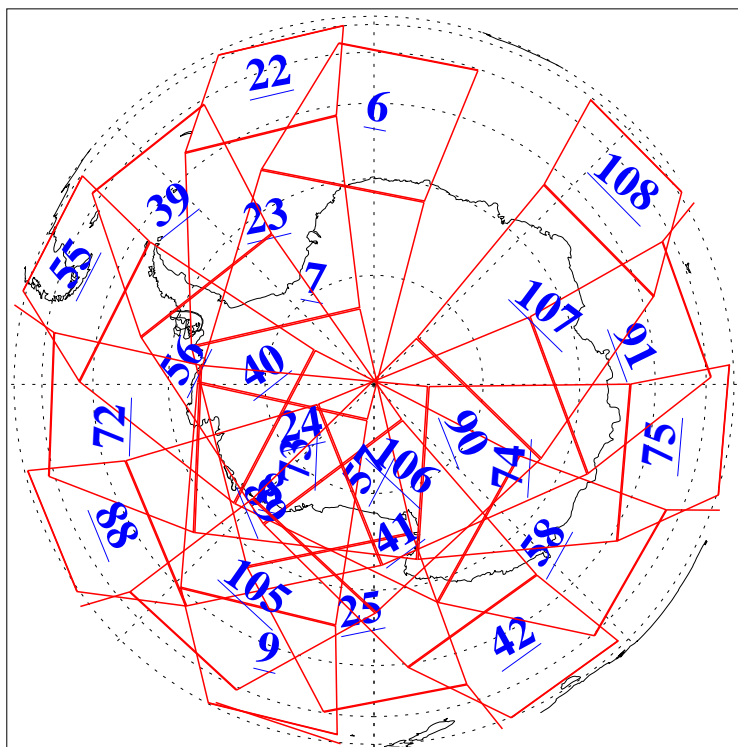

L1B Availability
AMSU Granules: 240
HSB Granules: 0
AIRS Granules: 240

29 Sep 2008
DoY 273
Aqua Day 2340
Granules: 1 to 120

Granules: 121 to 240

Legend: AMSU Available, HSB Available, AIRS Available

L1B Availability
AMSU Granules: 240
HSB Granules: 0
AIRS Granules: 240

29 Sep 2008
DoY 273
Aqua Day 2340
Ascending Granules

Descending Granules

Legend: AMSU Available, HSB Available, AIRS Available

L1B Availability
 AMSU Granules: 240
 HSB Granules: 0
 AIRS Granules: 240

29 Sep 2008
 DoY 273
 Aqua Day 2340

Northern Hemisphere Granules

Southern Hemisphere Granules

Legend: AMSU Available, *HSB Available*, **AIRS Available**