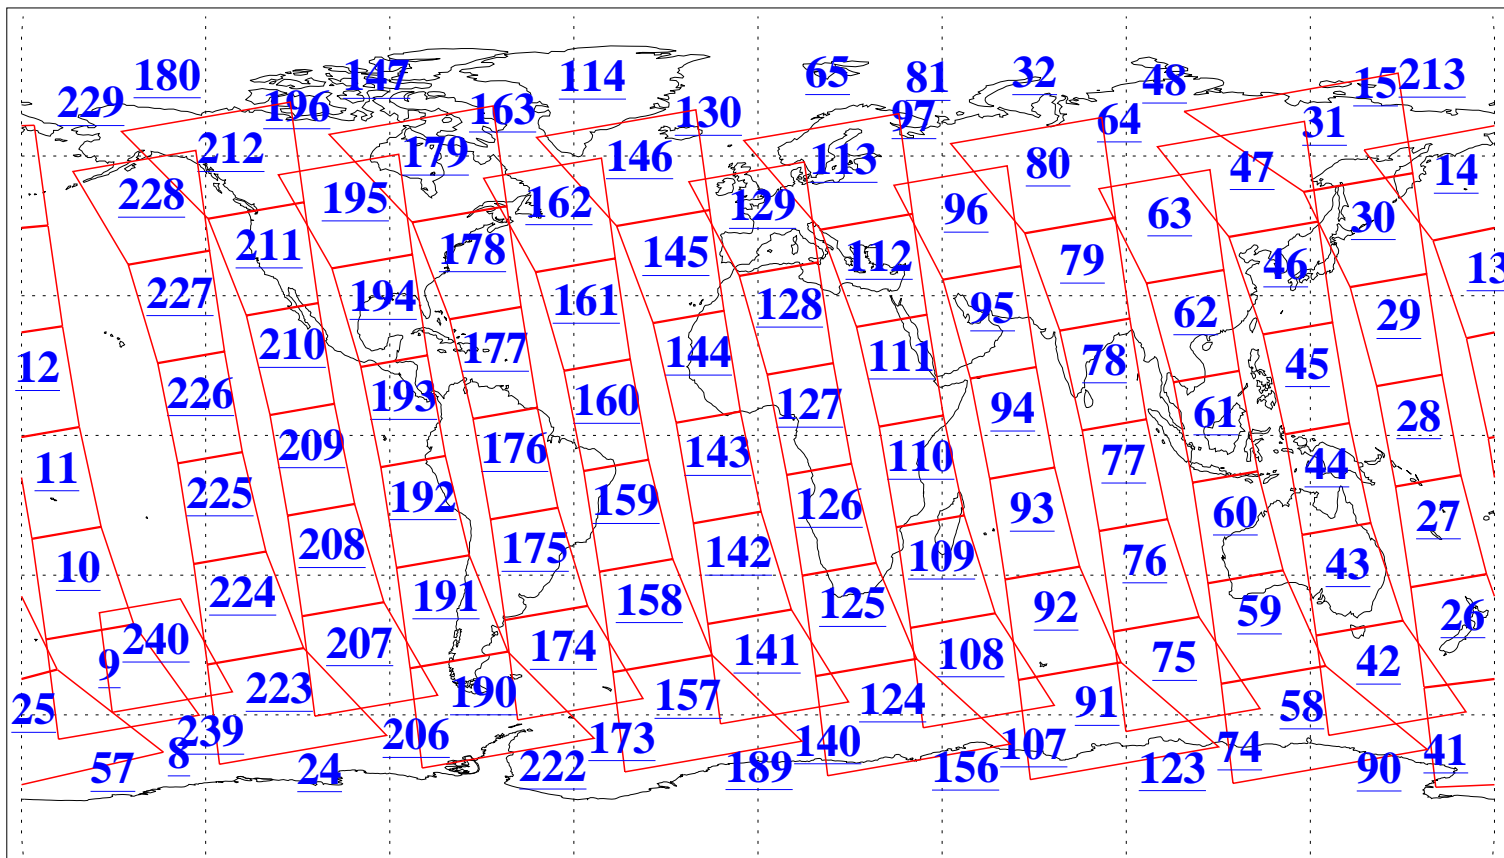

L1B Availability
AMSU Granules: 240
HSB Granules: 0
AIRS Granules: 240

29 Sep 2008
DoY 273
Aqua Day 2340
Granules: 1 to 120

Granules: 121 to 240

Legend: AMSU Available, HSB Available, AIRS Available

L1B Availability
AMSU Granules: 240
HSB Granules: 0
AIRS Granules: 240

29 Sep 2008
DoY 273
Aqua Day 2340
Ascending Granules

Descending Granules

Legend: AMSU Available, HSB Available, AIRS Available

L1B Availability
 AMSU Granules: 240
 HSB Granules: 0
 AIRS Granules: 240

29 Sep 2008
 DoY 273
 Aqua Day 2340

Northern Hemisphere Granules

Southern Hemisphere Granules

Legend: AMSU Available, *HSB Available*, **AIRS Available**