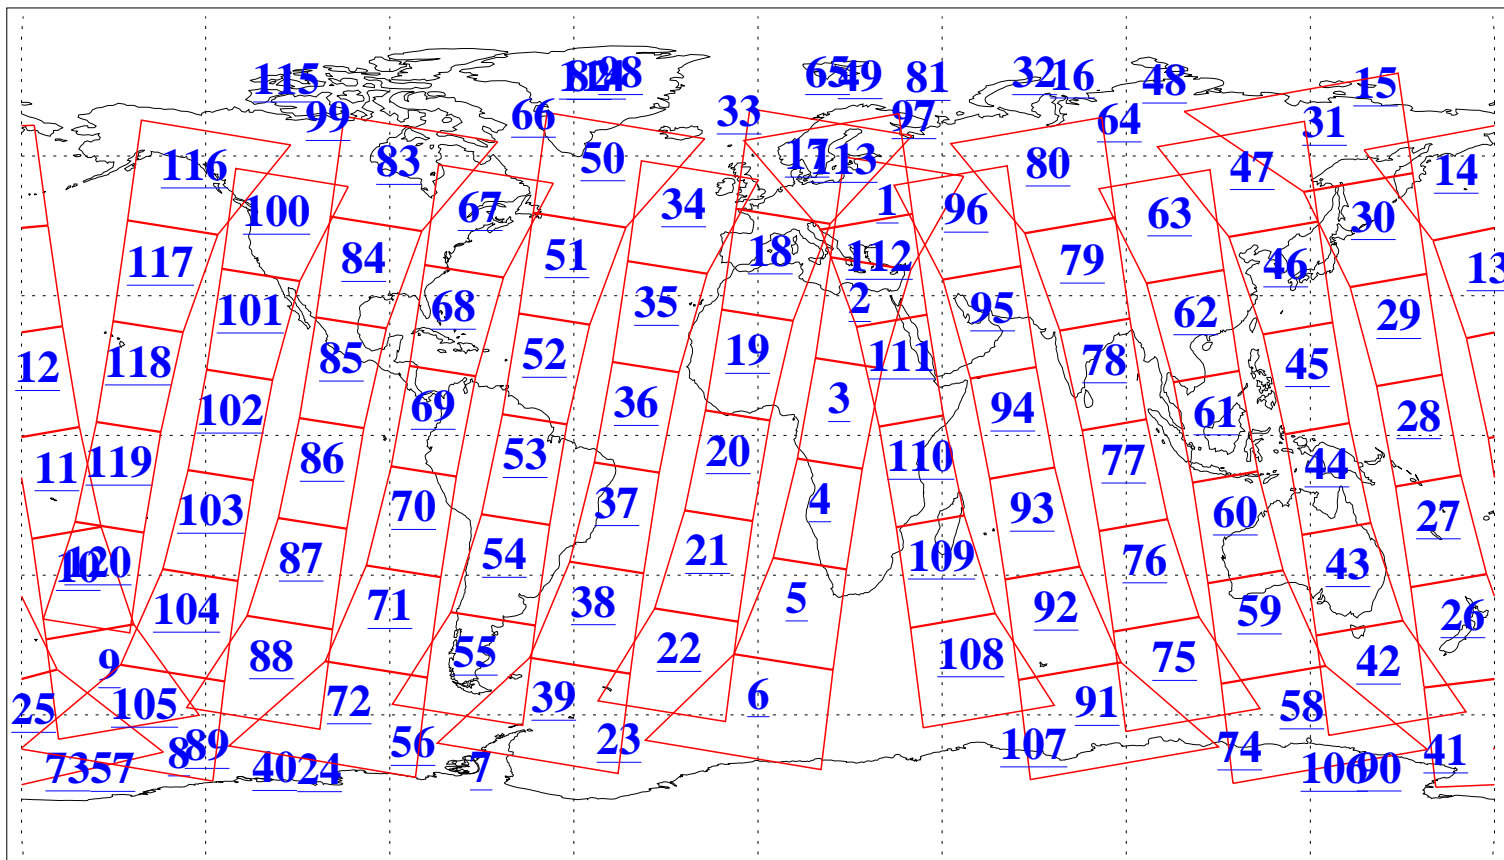

L1B Availability
AMSU Granules: 240
HSB Granules: 0
AIRS Granules: 240

29 Sep 2008
DoY 273
Aqua Day 2340
Granules: 1 to 120

Granules: 121 to 240

Legend: AMSU Available, HSB Available, AIRS Available

L1B Availability
AMSU Granules: 240
HSB Granules: 0
AIRS Granules: 240

29 Sep 2008
DoY 273
Aqua Day 2340
Ascending Granules

Descending Granules

Legend: AMSU Available, HSB Available, AIRS Available

L1B Availability
 AMSU Granules: 240
 HSB Granules: 0
 AIRS Granules: 240

29 Sep 2008
 DoY 273
 Aqua Day 2340

Northern Hemisphere Granules

Southern Hemisphere Granules

Legend: AMSU Available, *HSB Available*, **AIRS Available**