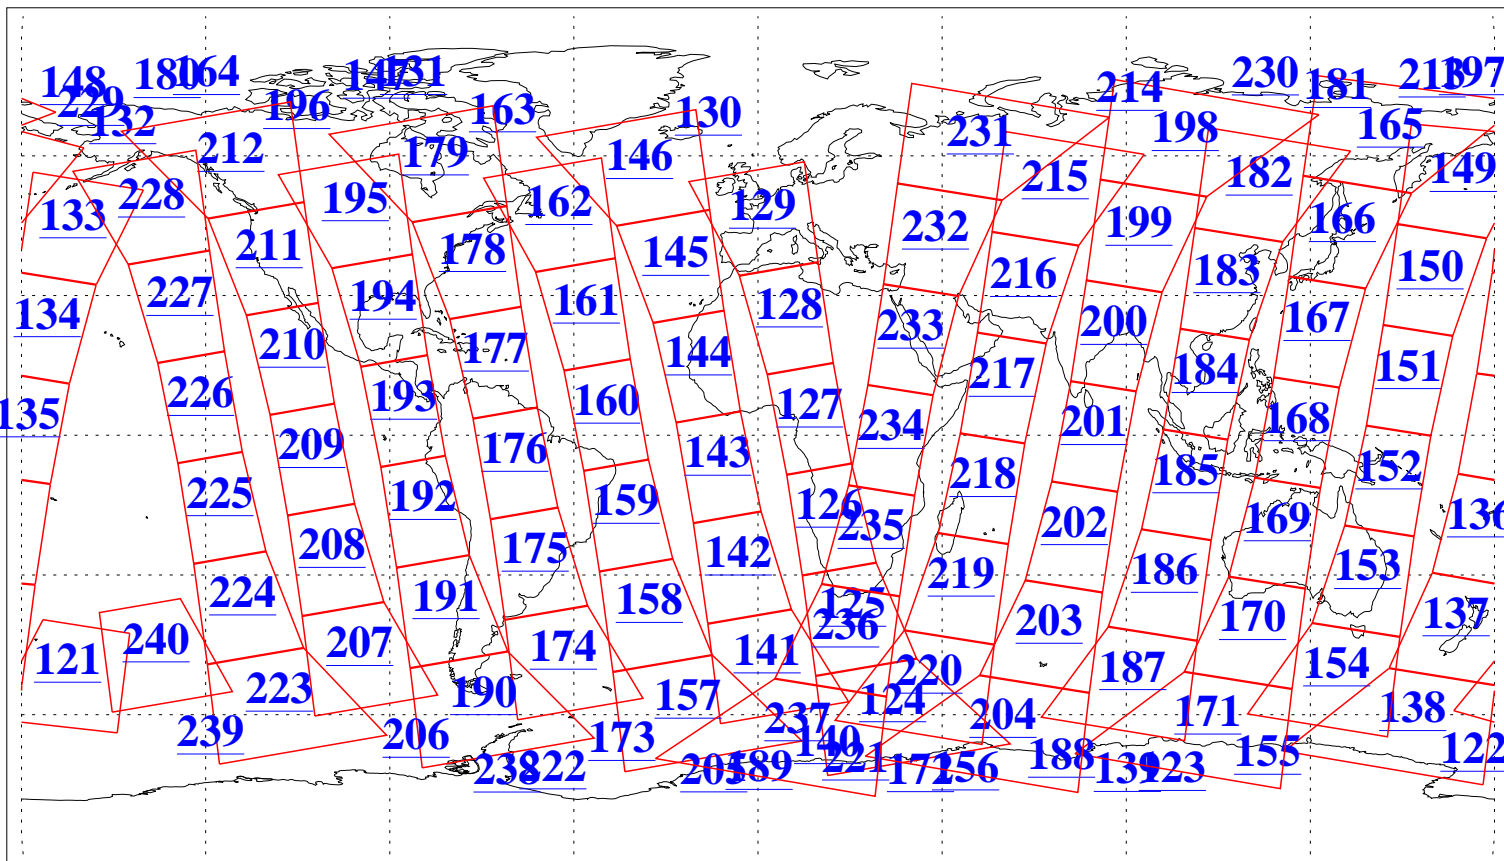

L1B Availability
AMSU Granules: 240
HSB Granules: 0
AIRS Granules: 240

29 Sep 2008
DoY 273
Aqua Day 2340
Granules: 1 to 120

Granules: 121 to 240

Legend: AMSU Available, HSB Available, AIRS Available

L1B Availability
AMSU Granules: 240
HSB Granules: 0
AIRS Granules: 240

29 Sep 2008
DoY 273
Aqua Day 2340
Ascending Granules

Descending Granules

Legend: AMSU Available, HSB Available, AIRS Available

L1B Availability
 AMSU Granules: 240
 HSB Granules: 0
 AIRS Granules: 240

29 Sep 2008
 DoY 273
 Aqua Day 2340

Northern Hemisphere Granules

Southern Hemisphere Granules

Legend: AMSU Available, *HSB Available*, **AIRS Available**