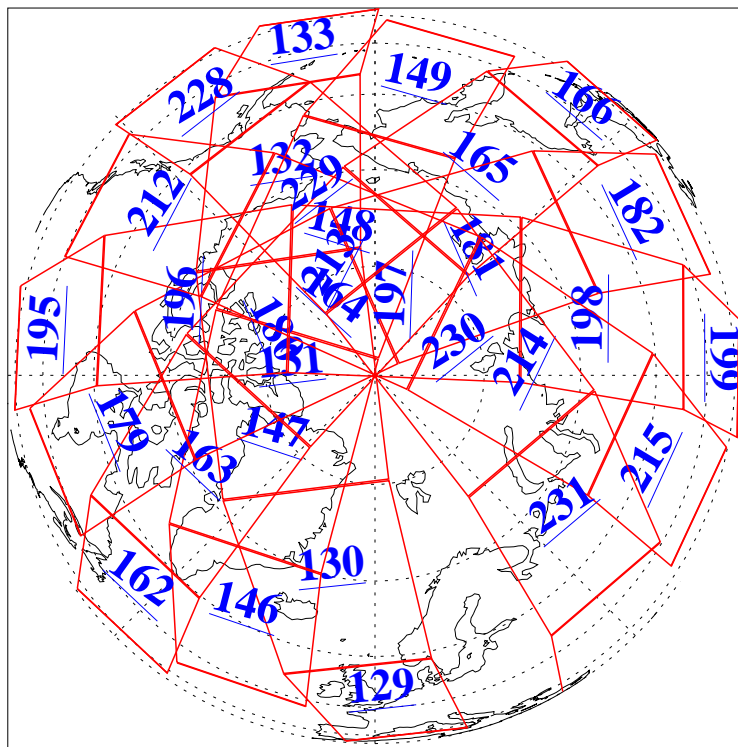

L1B Availability
AMSU Granules: 240
HSB Granules: 0
AIRS Granules: 240

29 Sep 2008
DoY 273
Aqua Day 2340
Granules: 1 to 120

Granules: 121 to 240

Legend: AMSU Available, HSB Available, AIRS Available

L1B Availability
AMSU Granules: 240
HSB Granules: 0
AIRS Granules: 240

29 Sep 2008
DoY 273
Aqua Day 2340
Ascending Granules

Descending Granules

Legend: AMSU Available, HSB Available, AIRS Available

L1B Availability
 AMSU Granules: 240
 HSB Granules: 0
 AIRS Granules: 240

29 Sep 2008
 DoY 273
 Aqua Day 2340

Northern Hemisphere Granules

Southern Hemisphere Granules

Legend: AMSU Available, *HSB Available*, **AIRS Available**