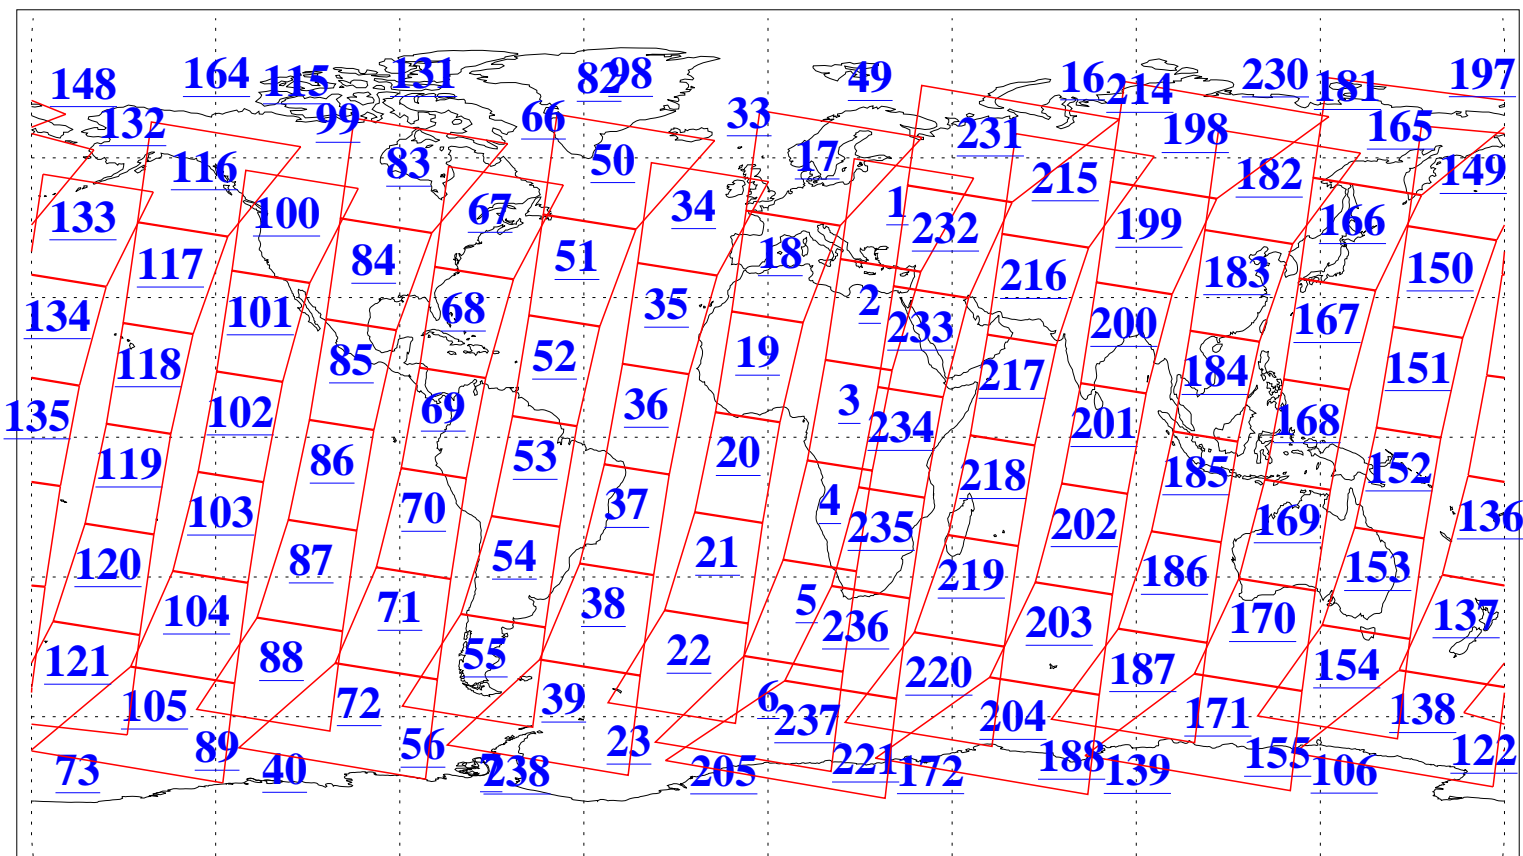

L1B Availability
AMSU Granules: 240
HSB Granules: 0
AIRS Granules: 240

29 Sep 2008
DoY 273
Aqua Day 2340
Granules: 1 to 120

Granules: 121 to 240

Legend: AMSU Available, HSB Available, AIRS Available

L1B Availability
AMSU Granules: 240
HSB Granules: 0
AIRS Granules: 240

29 Sep 2008
DoY 273
Aqua Day 2340
Ascending Granules

Descending Granules

Legend: AMSU Available, HSB Available, AIRS Available

L1B Availability
 AMSU Granules: 240
 HSB Granules: 0
 AIRS Granules: 240

29 Sep 2008
 DoY 273
 Aqua Day 2340

Northern Hemisphere Granules

Southern Hemisphere Granules

Legend: AMSU Available, *HSB Available*, **AIRS Available**