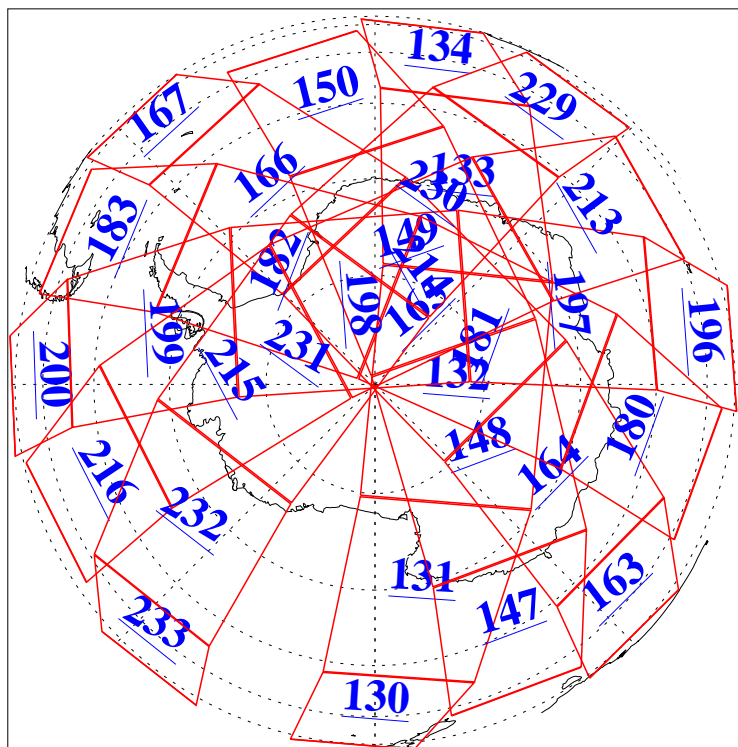

L1B Availability
AMSU Granules: 240
HSB Granules: 0
AIRS Granules: 240

28 Sep 2008
DoY 272
Aqua Day 2339
Granules: 1 to 120

Granules: 121 to 240

Legend: AMSU Available, HSB Available, AIRS Available

L1B Availability
AMSU Granules: 240
HSB Granules: 0
AIRS Granules: 240

28 Sep 2008
DoY 272
Aqua Day 2339

Ascending Granules

Descending Granules

Legend: AMSU Available, HSB Available, AIRS Available

L1B Availability
AMSU Granules: 240
HSB Granules: 0
AIRS Granules: 240

28 Sep 2008
DoY 272
Aqua Day 2339

Northern Hemisphere Granules

Southern Hemisphere Granules

Legend: AMSU Available, HSB Available, AIRS Available