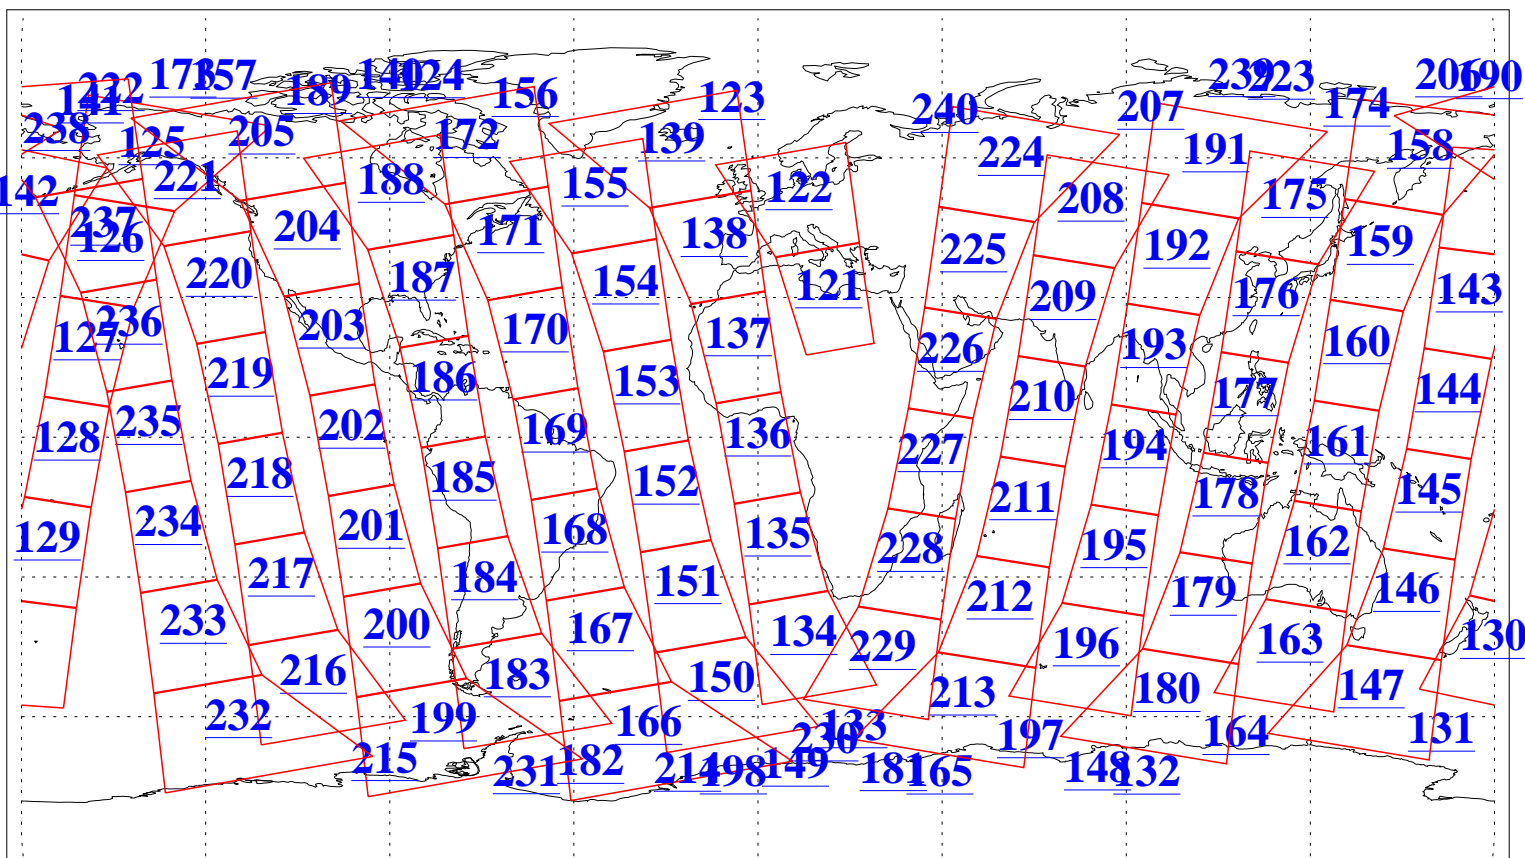

L1B Availability
AMSU Granules: 240
HSB Granules: 0
AIRS Granules: 240

28 Sep 2008
DoY 272
Aqua Day 2339
Granules: 1 to 120

Granules: 121 to 240

Legend: AMSU Available, HSB Available, AIRS Available

L1B Availability
AMSU Granules: 240
HSB Granules: 0
AIRS Granules: 240

28 Sep 2008
DoY 272
Aqua Day 2339

Ascending Granules

Descending Granules

Legend: AMSU Available, HSB Available, AIRS Available

L1B Availability
AMSU Granules: 240
HSB Granules: 0
AIRS Granules: 240

28 Sep 2008
DoY 272
Aqua Day 2339

Northern Hemisphere Granules

Southern Hemisphere Granules

Legend: AMSU Available, HSB Available, AIRS Available