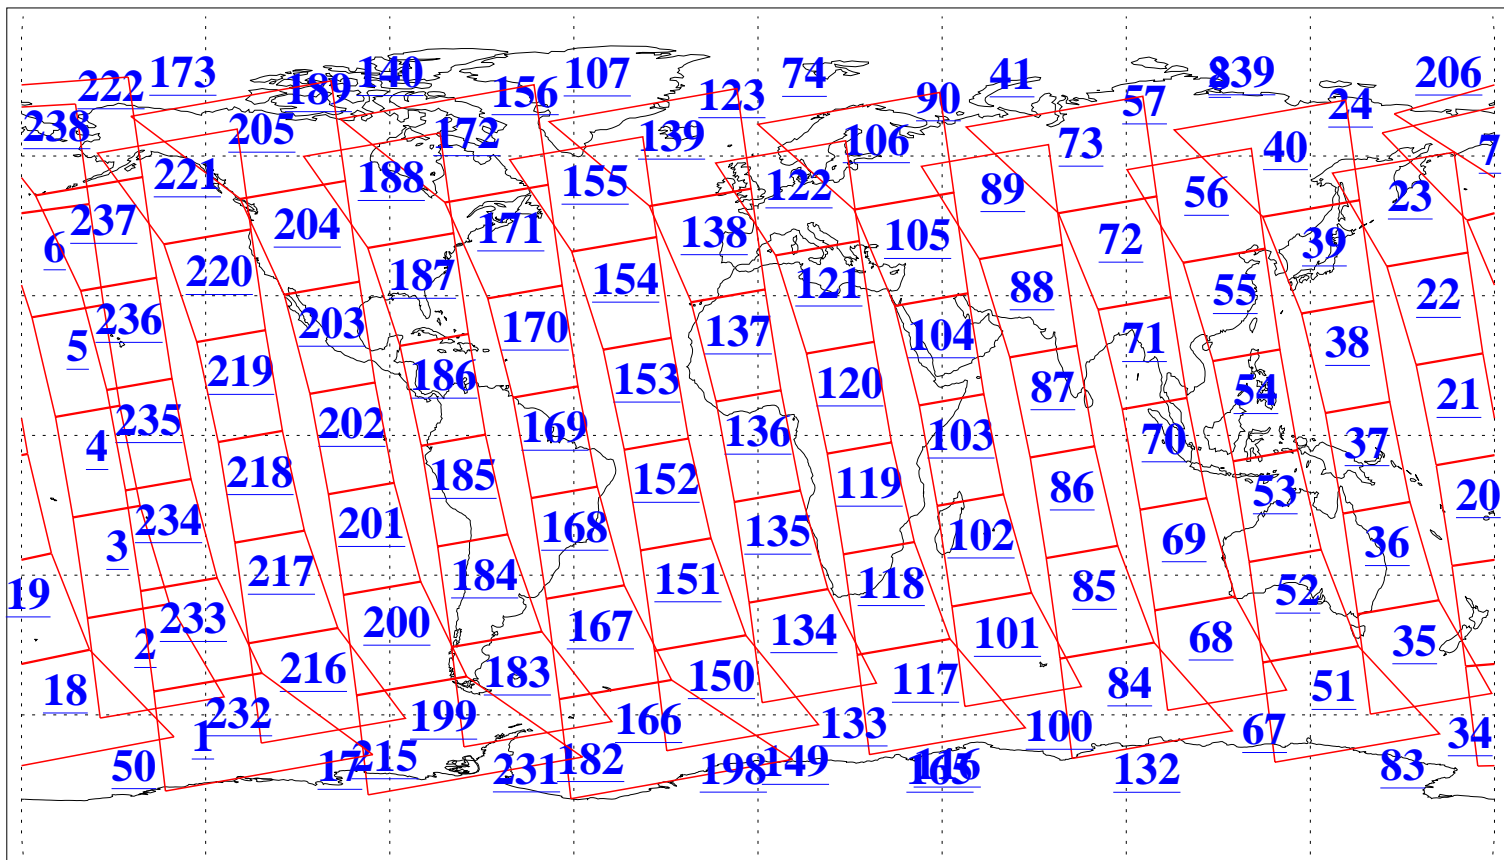

L1B Availability
AMSU Granules: 240
HSB Granules: 0
AIRS Granules: 240

28 Sep 2008
DoY 272
Aqua Day 2339
Granules: 1 to 120

Granules: 121 to 240

Legend: AMSU Available, HSB Available, AIRS Available

L1B Availability
AMSU Granules: 240
HSB Granules: 0
AIRS Granules: 240

28 Sep 2008
DoY 272
Aqua Day 2339

Ascending Granules

Descending Granules

Legend: AMSU Available, HSB Available, AIRS Available

L1B Availability
AMSU Granules: 240
HSB Granules: 0
AIRS Granules: 240

28 Sep 2008
DoY 272
Aqua Day 2339

Northern Hemisphere Granules

Southern Hemisphere Granules

Legend: AMSU Available, HSB Available, AIRS Available