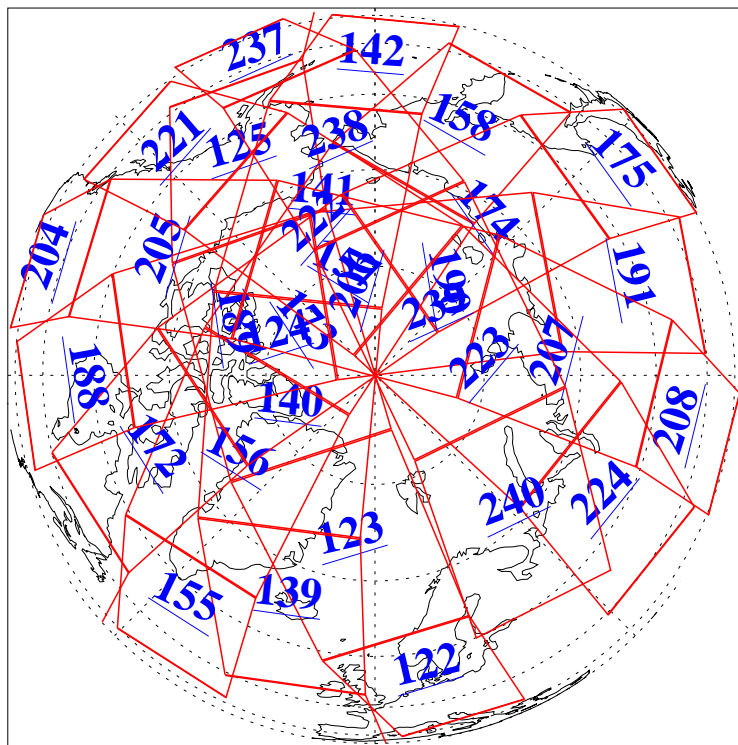

L1B Availability
AMSU Granules: 240
HSB Granules: 0
AIRS Granules: 240

28 Sep 2008
DoY 272
Aqua Day 2339
Granules: 1 to 120

Granules: 121 to 240

Legend: AMSU Available, HSB Available, AIRS Available

L1B Availability
AMSU Granules: 240
HSB Granules: 0
AIRS Granules: 240

28 Sep 2008
DoY 272
Aqua Day 2339

Ascending Granules

Descending Granules

Legend: AMSU Available, HSB Available, AIRS Available

L1B Availability
AMSU Granules: 240
HSB Granules: 0
AIRS Granules: 240

28 Sep 2008
DoY 272
Aqua Day 2339

Northern Hemisphere Granules

Southern Hemisphere Granules

Legend: AMSU Available, HSB Available, AIRS Available