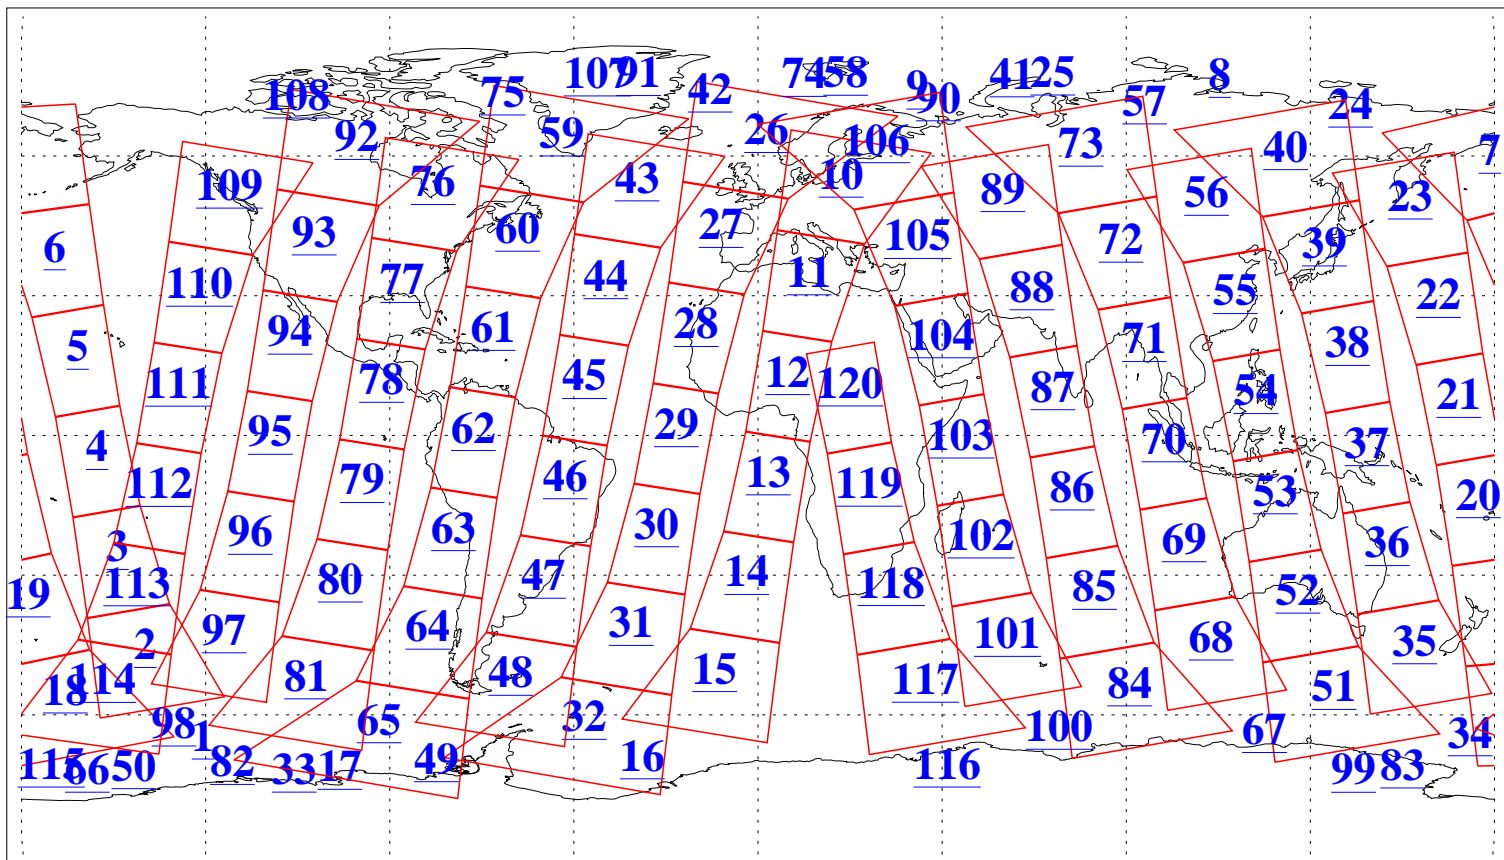

L1B Availability
AMSU Granules: 240
HSB Granules: 0
AIRS Granules: 240

28 Sep 2008
DoY 272
Aqua Day 2339
Granules: 1 to 120

Granules: 121 to 240

Legend: AMSU Available, HSB Available, AIRS Available

L1B Availability
AMSU Granules: 240
HSB Granules: 0
AIRS Granules: 240

28 Sep 2008
DoY 272
Aqua Day 2339

Ascending Granules

Descending Granules

Legend: AMSU Available, HSB Available, AIRS Available

L1B Availability
AMSU Granules: 240
HSB Granules: 0
AIRS Granules: 240

28 Sep 2008
DoY 272
Aqua Day 2339

Northern Hemisphere Granules

Southern Hemisphere Granules

Legend: AMSU Available, HSB Available, AIRS Available