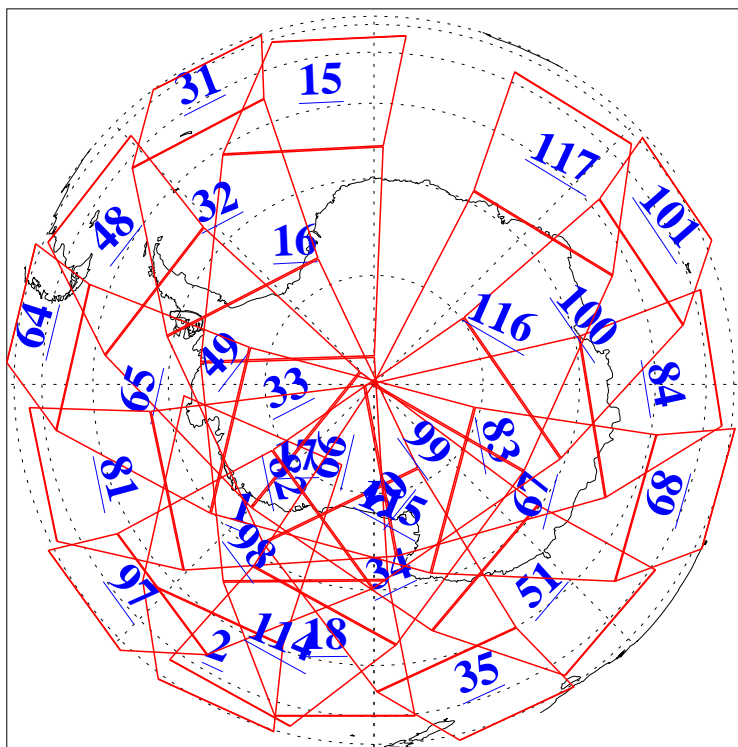

L1B Availability
AMSU Granules: 240
HSB Granules: 0
AIRS Granules: 240

28 Sep 2008
DoY 272
Aqua Day 2339
Granules: 1 to 120

Granules: 121 to 240

Legend: AMSU Available, HSB Available, AIRS Available

L1B Availability
AMSU Granules: 240
HSB Granules: 0
AIRS Granules: 240

28 Sep 2008
DoY 272
Aqua Day 2339

Ascending Granules

Descending Granules

Legend: AMSU Available, HSB Available, AIRS Available

L1B Availability
AMSU Granules: 240
HSB Granules: 0
AIRS Granules: 240

28 Sep 2008
DoY 272
Aqua Day 2339

Northern Hemisphere Granules

Southern Hemisphere Granules

Legend: AMSU Available, HSB Available, AIRS Available