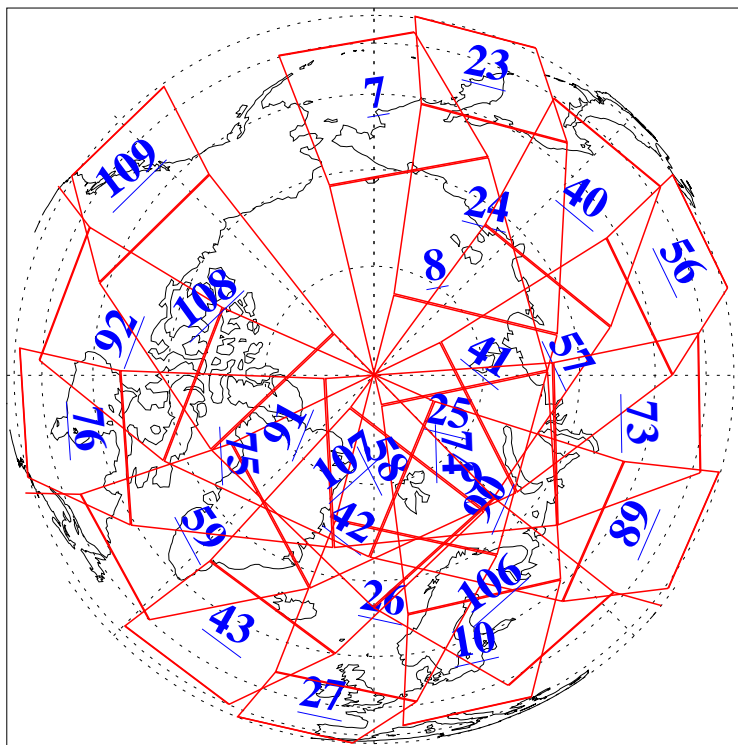

L1B Availability
AMSU Granules: 240
HSB Granules: 0
AIRS Granules: 240

28 Sep 2008
DoY 272
Aqua Day 2339
Granules: 1 to 120

Granules: 121 to 240

Legend: AMSU Available, HSB Available, AIRS Available

L1B Availability
AMSU Granules: 240
HSB Granules: 0
AIRS Granules: 240

28 Sep 2008
DoY 272
Aqua Day 2339

Ascending Granules

Descending Granules

Legend: AMSU Available, HSB Available, AIRS Available

L1B Availability
AMSU Granules: 240
HSB Granules: 0
AIRS Granules: 240

28 Sep 2008
DoY 272
Aqua Day 2339

Northern Hemisphere Granules

Southern Hemisphere Granules

Legend: AMSU Available, HSB Available, AIRS Available