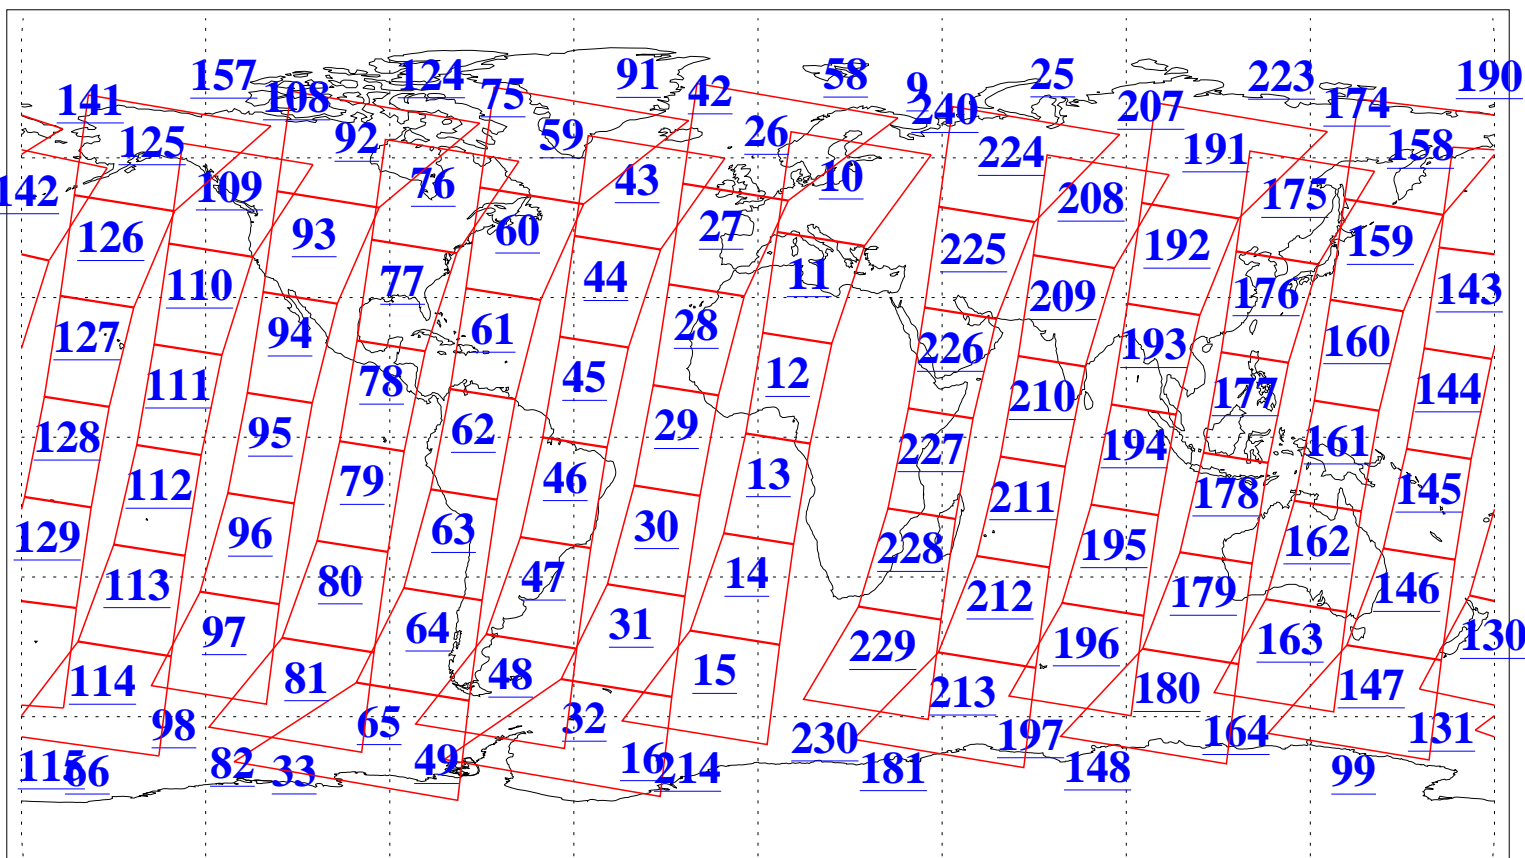

L1B Availability
AMSU Granules: 240
HSB Granules: 0
AIRS Granules: 240

28 Sep 2008
DoY 272
Aqua Day 2339
Granules: 1 to 120

Granules: 121 to 240

Legend: AMSU Available, HSB Available, AIRS Available

L1B Availability
AMSU Granules: 240
HSB Granules: 0
AIRS Granules: 240

28 Sep 2008
DoY 272
Aqua Day 2339

Ascending Granules

Descending Granules

Legend: AMSU Available, HSB Available, AIRS Available

L1B Availability
AMSU Granules: 240
HSB Granules: 0
AIRS Granules: 240

28 Sep 2008
DoY 272
Aqua Day 2339

Northern Hemisphere Granules

Southern Hemisphere Granules

Legend: AMSU Available, HSB Available, AIRS Available