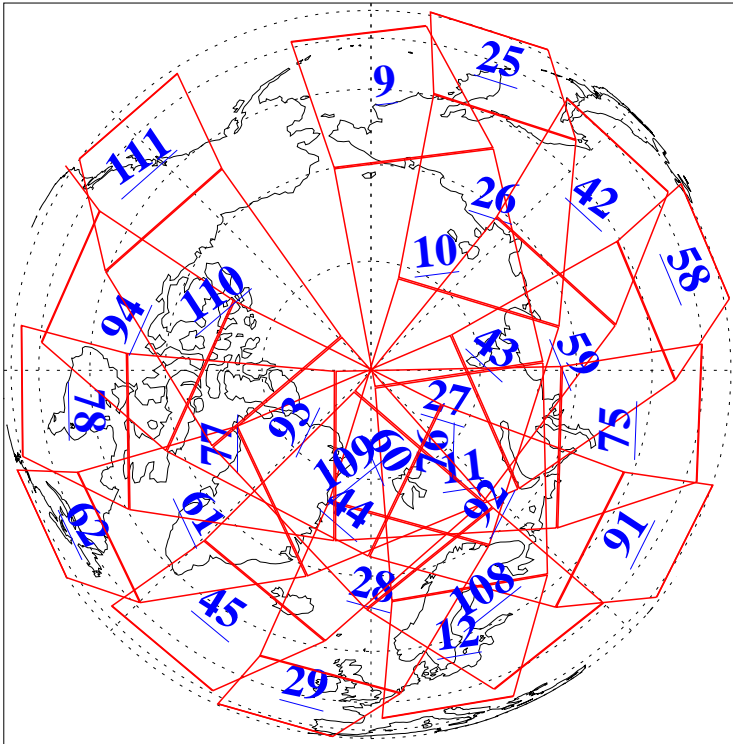

L1B Availability
AMSU Granules: 240
HSB Granules: 0
AIRS Granules: 240

26 Sep 2008
DoY 270
Aqua Day 2337
Granules: 1 to 120

Granules: 121 to 240

Legend: AMSU Available, HSB Available, AIRS Available

L1B Availability
AMSU Granules: 240
HSB Granules: 0
AIRS Granules: 240

26 Sep 2008
DoY 270
Aqua Day 2337

Ascending Granules

Descending Granules

Legend: AMSU Available, HSB Available, AIRS Available

L1B Availability
 AMSU Granules: 240
 HSB Granules: 0
 AIRS Granules: 240

26 Sep 2008
 DoY 270
 Aqua Day 2337

Northern Hemisphere Granules

Southern Hemisphere Granules

Legend: AMSU Available, HSB Available, AIRS Available