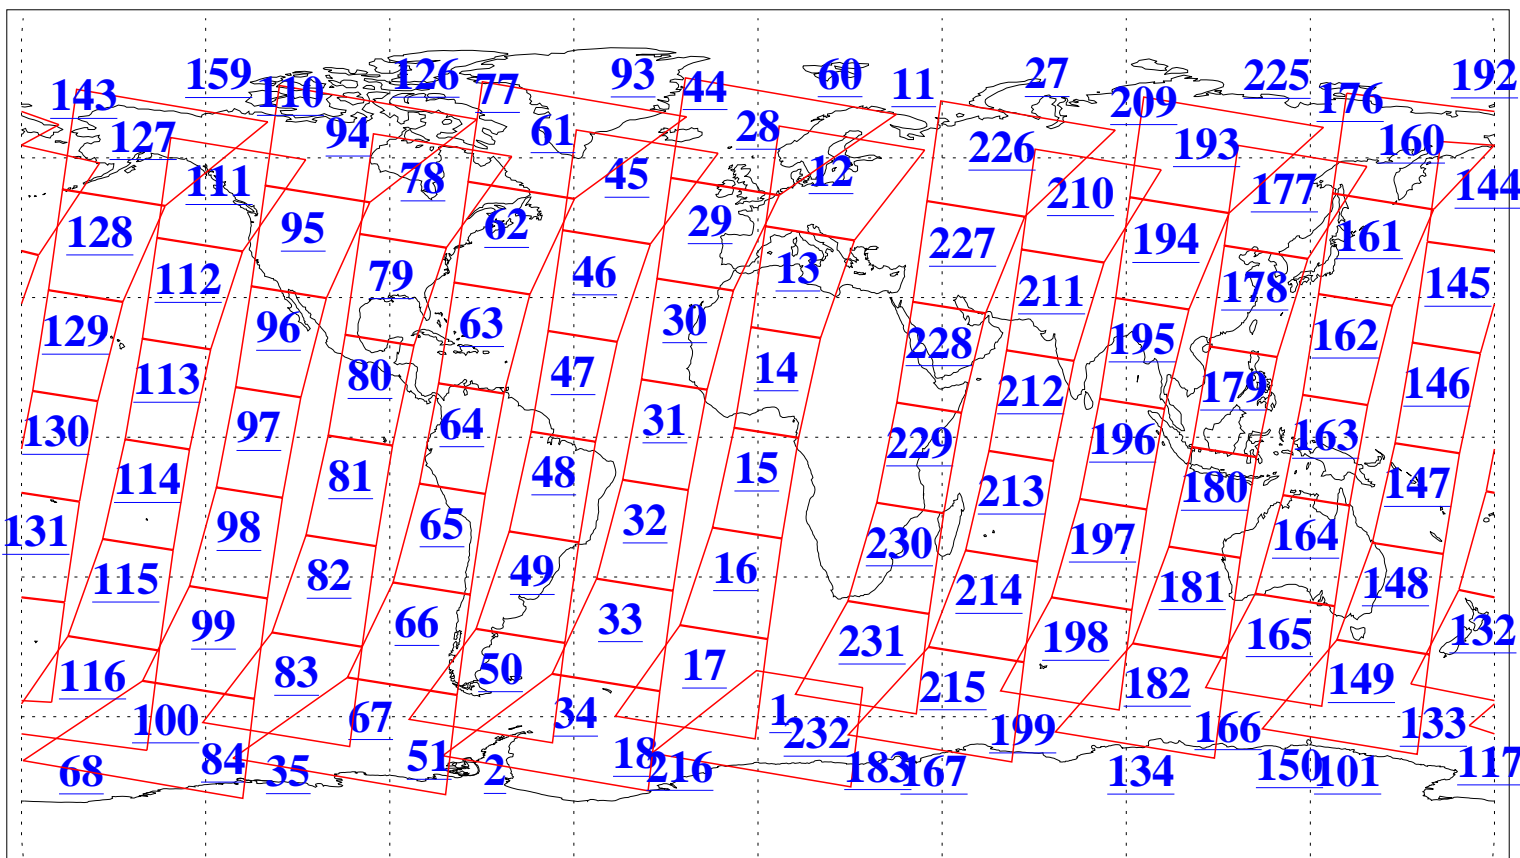

L1B Availability
AMSU Granules: 240
HSB Granules: 0
AIRS Granules: 240

26 Sep 2008
DoY 270
Aqua Day 2337
Granules: 1 to 120

Granules: 121 to 240

Legend: AMSU Available, HSB Available, AIRS Available

L1B Availability
AMSU Granules: 240
HSB Granules: 0
AIRS Granules: 240

26 Sep 2008
DoY 270
Aqua Day 2337

Ascending Granules

Descending Granules

Legend: AMSU Available, HSB Available, AIRS Available

L1B Availability
 AMSU Granules: 240
 HSB Granules: 0
 AIRS Granules: 240

26 Sep 2008
 DoY 270
 Aqua Day 2337

Northern Hemisphere Granules

Southern Hemisphere Granules

Legend: AMSU Available, HSB Available, AIRS Available