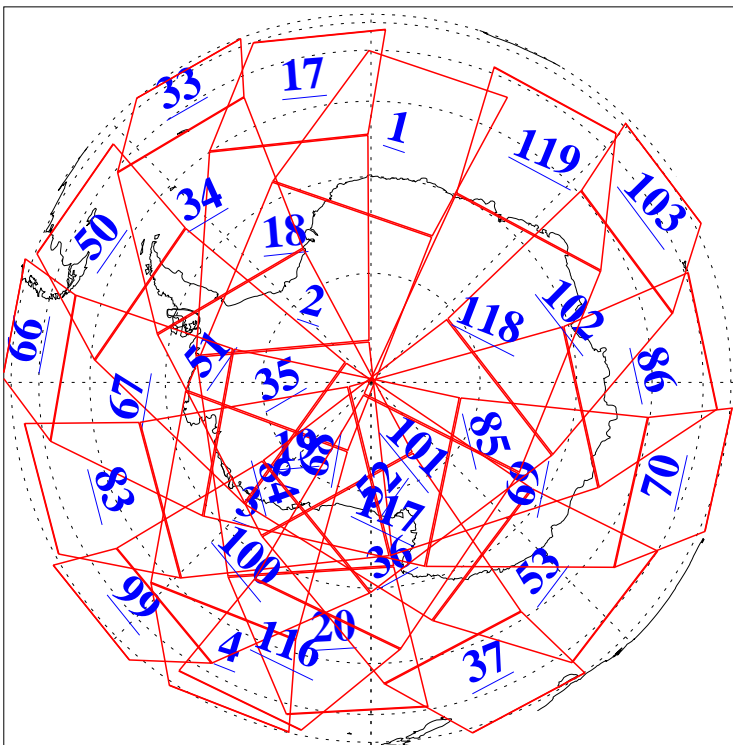

L1B Availability
AMSU Granules: 240
HSB Granules: 0
AIRS Granules: 240

26 Sep 2008
DoY 270
Aqua Day 2337
Granules: 1 to 120

Granules: 121 to 240

Legend: AMSU Available, HSB Available, AIRS Available

L1B Availability
AMSU Granules: 240
HSB Granules: 0
AIRS Granules: 240

26 Sep 2008
DoY 270
Aqua Day 2337

Ascending Granules

Descending Granules

Legend: AMSU Available, HSB Available, AIRS Available

L1B Availability
 AMSU Granules: 240
 HSB Granules: 0
 AIRS Granules: 240

26 Sep 2008
 DoY 270
 Aqua Day 2337

Northern Hemisphere Granules

Southern Hemisphere Granules

Legend: AMSU Available, HSB Available, AIRS Available