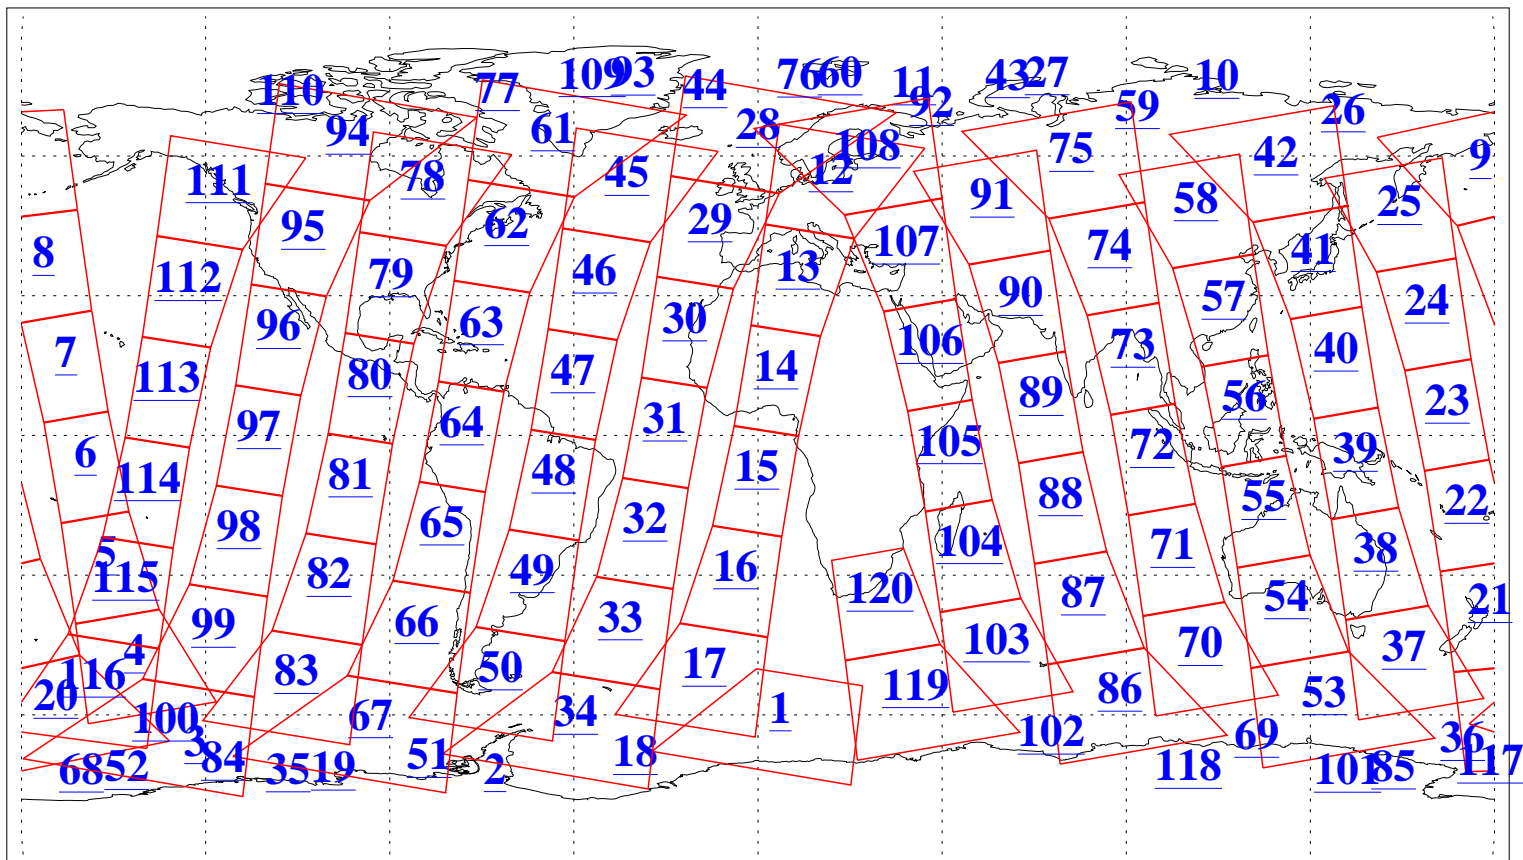

L1B Availability
AMSU Granules: 240
HSB Granules: 0
AIRS Granules: 240

26 Sep 2008
DoY 270
Aqua Day 2337
Granules: 1 to 120

Granules: 121 to 240

Legend: AMSU Available, HSB Available, AIRS Available

L1B Availability
AMSU Granules: 240
HSB Granules: 0
AIRS Granules: 240

26 Sep 2008
DoY 270
Aqua Day 2337

Ascending Granules

Descending Granules

Legend: AMSU Available, HSB Available, AIRS Available

L1B Availability
 AMSU Granules: 240
 HSB Granules: 0
 AIRS Granules: 240

26 Sep 2008
 DoY 270
 Aqua Day 2337

Northern Hemisphere Granules

Southern Hemisphere Granules

Legend: AMSU Available, HSB Available, AIRS Available