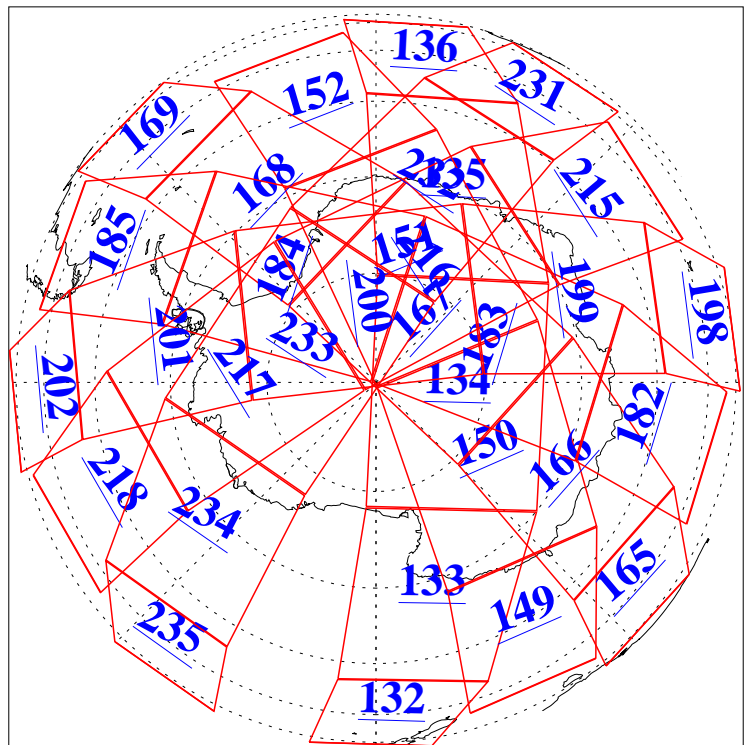

L1B Availability
AMSU Granules: 240
HSB Granules: 0
AIRS Granules: 240

26 Sep 2008
DoY 270
Aqua Day 2337
Granules: 1 to 120

Granules: 121 to 240

Legend: AMSU Available, HSB Available, AIRS Available

L1B Availability
AMSU Granules: 240
HSB Granules: 0
AIRS Granules: 240

26 Sep 2008
DoY 270
Aqua Day 2337

Ascending Granules

Descending Granules

Legend: AMSU Available, HSB Available, AIRS Available

L1B Availability
 AMSU Granules: 240
 HSB Granules: 0
 AIRS Granules: 240

26 Sep 2008
 DoY 270
 Aqua Day 2337

Northern Hemisphere Granules

Southern Hemisphere Granules

Legend: AMSU Available, HSB Available, AIRS Available