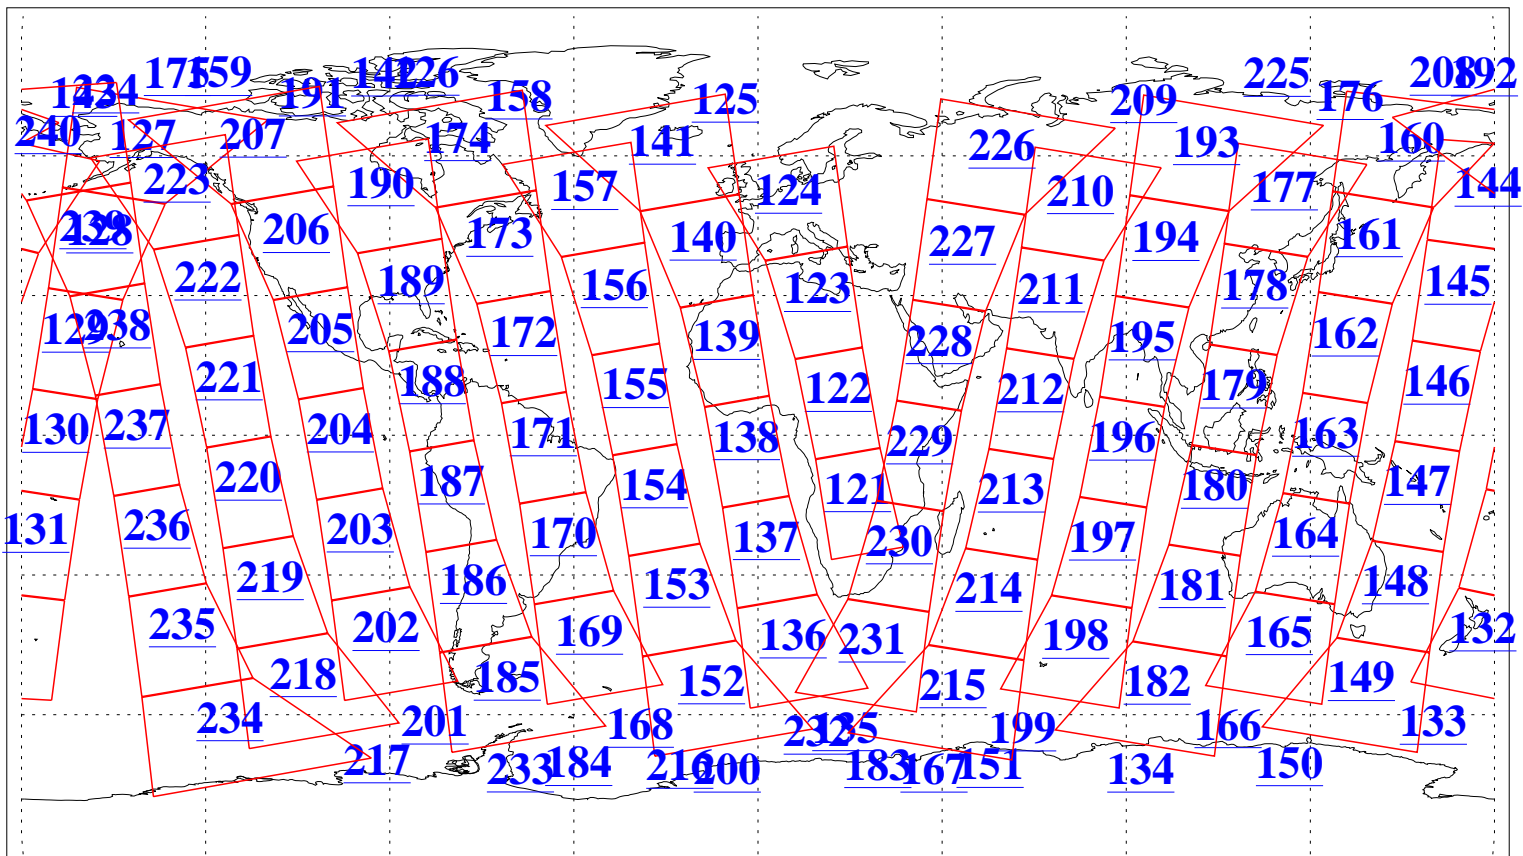

L1B Availability
AMSU Granules: 240
HSB Granules: 0
AIRS Granules: 240

26 Sep 2008
DoY 270
Aqua Day 2337
Granules: 1 to 120

Granules: 121 to 240

Legend: AMSU Available, HSB Available, AIRS Available

L1B Availability
AMSU Granules: 240
HSB Granules: 0
AIRS Granules: 240

26 Sep 2008
DoY 270
Aqua Day 2337

Ascending Granules

Descending Granules

Legend: AMSU Available, HSB Available, AIRS Available

L1B Availability
 AMSU Granules: 240
 HSB Granules: 0
 AIRS Granules: 240

26 Sep 2008
 DoY 270
 Aqua Day 2337

Northern Hemisphere Granules

Southern Hemisphere Granules

Legend: AMSU Available, HSB Available, AIRS Available