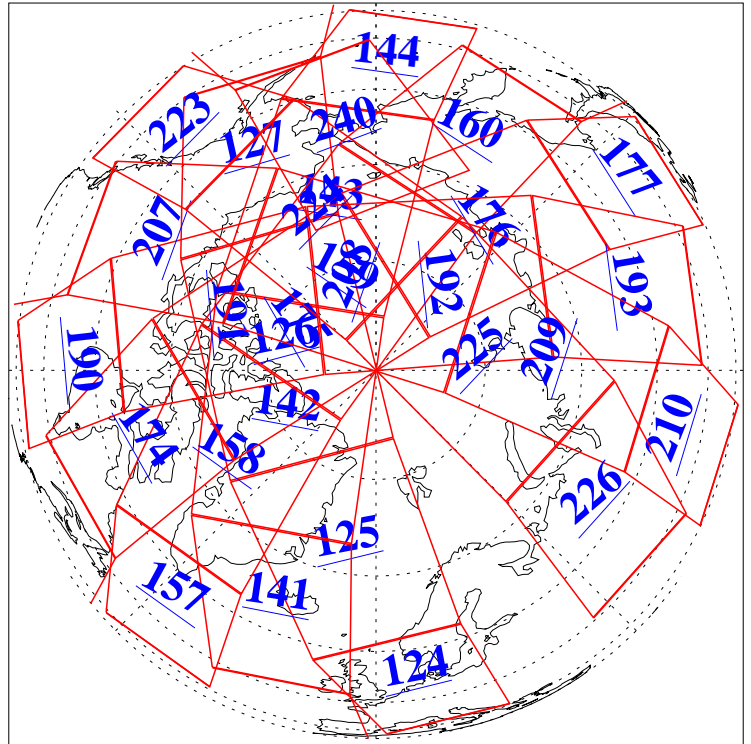

L1B Availability
AMSU Granules: 240
HSB Granules: 0
AIRS Granules: 240

26 Sep 2008
DoY 270
Aqua Day 2337
Granules: 1 to 120

Granules: 121 to 240

Legend: AMSU Available, HSB Available, AIRS Available

L1B Availability
AMSU Granules: 240
HSB Granules: 0
AIRS Granules: 240

26 Sep 2008
DoY 270
Aqua Day 2337

Ascending Granules

Descending Granules

Legend: AMSU Available, HSB Available, AIRS Available

L1B Availability
 AMSU Granules: 240
 HSB Granules: 0
 AIRS Granules: 240

26 Sep 2008
 DoY 270
 Aqua Day 2337

Northern Hemisphere Granules

Southern Hemisphere Granules

Legend: AMSU Available, HSB Available, AIRS Available