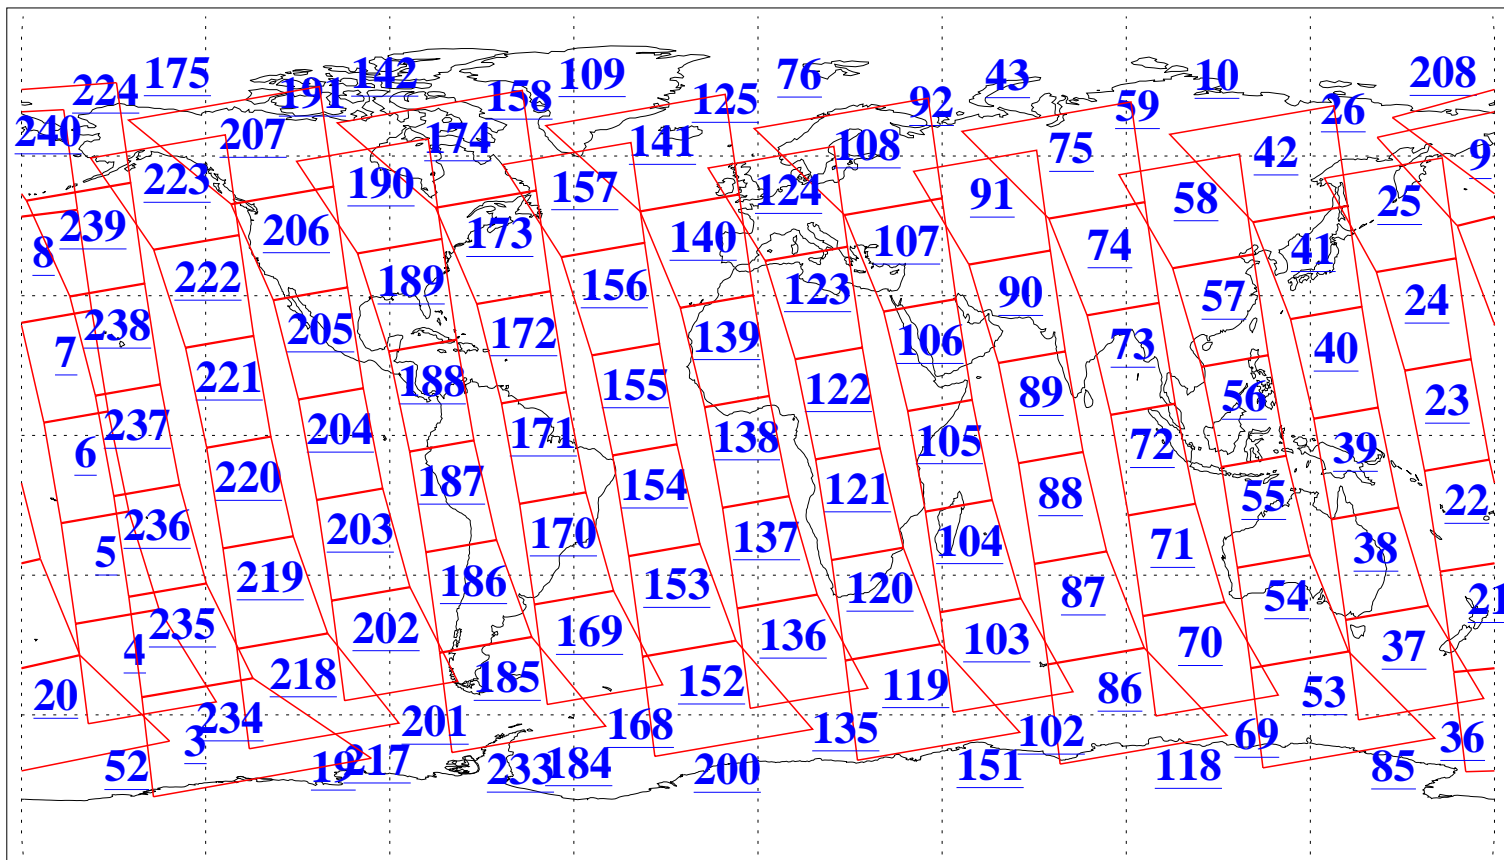

L1B Availability
AMSU Granules: 240
HSB Granules: 0
AIRS Granules: 240

26 Sep 2008
DoY 270
Aqua Day 2337
Granules: 1 to 120

Granules: 121 to 240

Legend: AMSU Available, HSB Available, AIRS Available

L1B Availability
AMSU Granules: 240
HSB Granules: 0
AIRS Granules: 240

26 Sep 2008
DoY 270
Aqua Day 2337

Ascending Granules

Descending Granules

Legend: AMSU Available, HSB Available, AIRS Available

L1B Availability
 AMSU Granules: 240
 HSB Granules: 0
 AIRS Granules: 240

26 Sep 2008
 DoY 270
 Aqua Day 2337

Northern Hemisphere Granules

Southern Hemisphere Granules

Legend: AMSU Available, HSB Available, AIRS Available