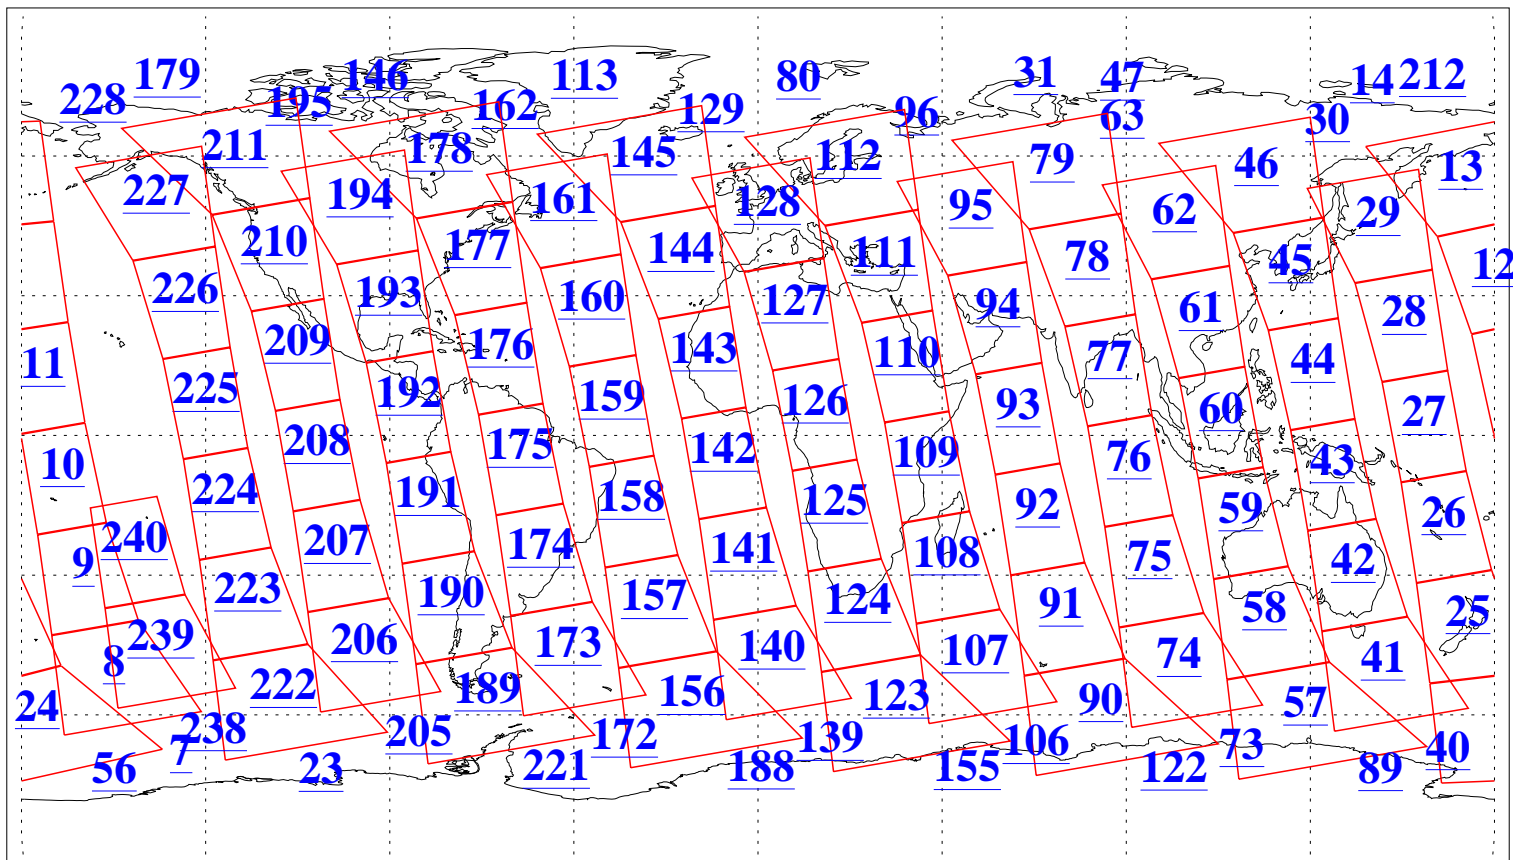

L1B Availability
AMSU Granules: 240
HSB Granules: 0
AIRS Granules: 240

22 Sep 2008
DoY 266
Aqua Day 2333
Granules: 1 to 120

Granules: 121 to 240

Legend: AMSU Available, HSB Available, AIRS Available

L1B Availability
AMSU Granules: 240
HSB Granules: 0
AIRS Granules: 240

22 Sep 2008
DoY 266
Aqua Day 2333
Ascending Granules

Descending Granules

Legend: AMSU Available, HSB Available, AIRS Available

L1B Availability
AMSU Granules: 240
HSB Granules: 0
AIRS Granules: 240

22 Sep 2008
DoY 266
Aqua Day 2333

Northern Hemisphere Granules

Southern Hemisphere Granules

Legend: AMSU Available, HSB Available, AIRS Available