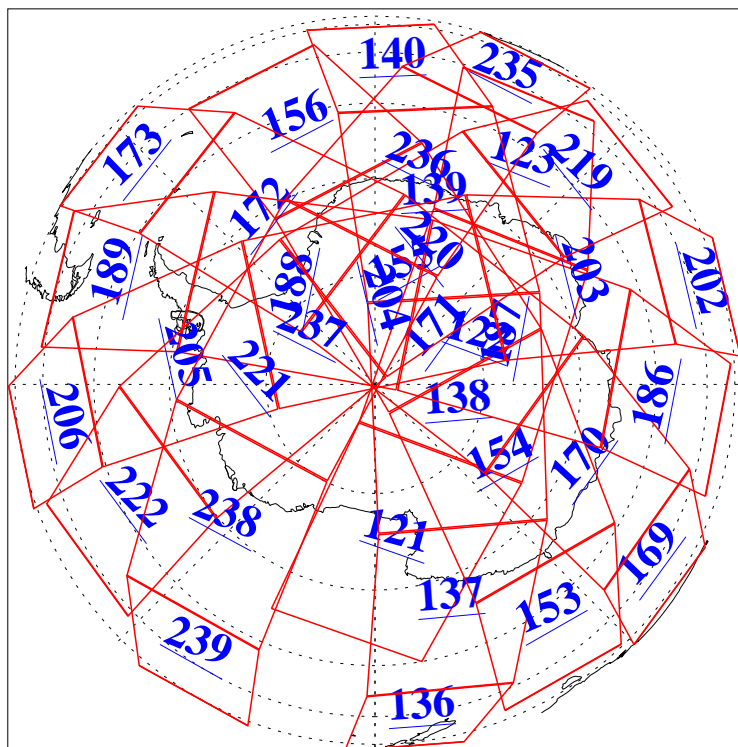

L1B Availability
AMSU Granules: 240
HSB Granules: 0
AIRS Granules: 240

22 Sep 2008
DoY 266
Aqua Day 2333
Granules: 1 to 120

Granules: 121 to 240

Legend: AMSU Available, HSB Available, AIRS Available

L1B Availability
AMSU Granules: 240
HSB Granules: 0
AIRS Granules: 240

22 Sep 2008
DoY 266
Aqua Day 2333
Ascending Granules

Descending Granules

Legend: AMSU Available, HSB Available, AIRS Available

L1B Availability
AMSU Granules: 240
HSB Granules: 0
AIRS Granules: 240

22 Sep 2008
DoY 266
Aqua Day 2333

Northern Hemisphere Granules

Southern Hemisphere Granules

Legend: AMSU Available, HSB Available, AIRS Available