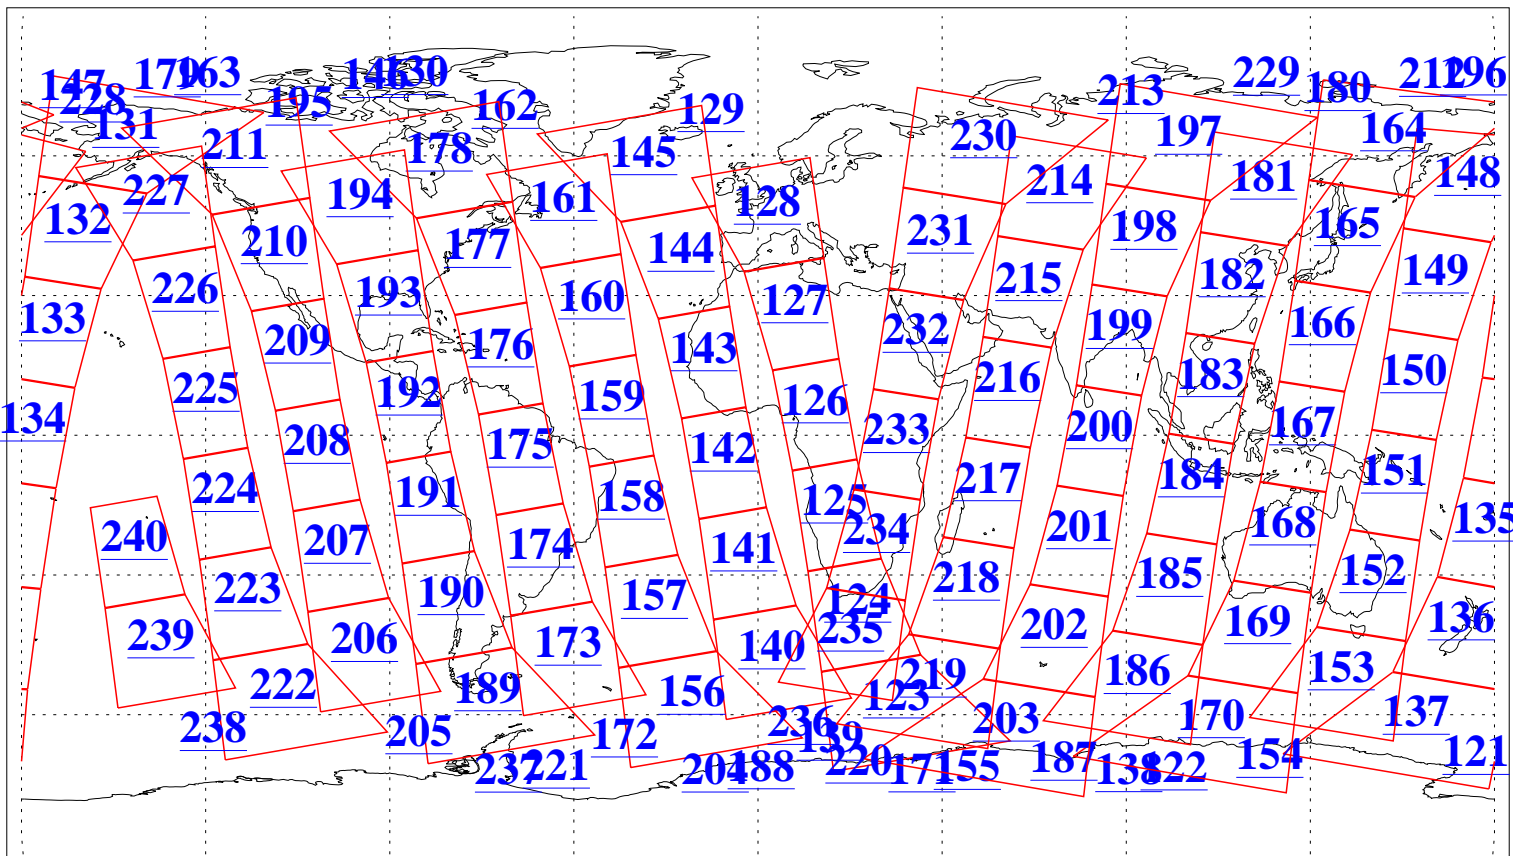

L1B Availability
AMSU Granules: 240
HSB Granules: 0
AIRS Granules: 240

22 Sep 2008
DoY 266
Aqua Day 2333
Granules: 1 to 120

Granules: 121 to 240

Legend: AMSU Available, HSB Available, AIRS Available

L1B Availability
AMSU Granules: 240
HSB Granules: 0
AIRS Granules: 240

22 Sep 2008
DoY 266
Aqua Day 2333
Ascending Granules

Descending Granules

Legend: AMSU Available, HSB Available, AIRS Available

L1B Availability
AMSU Granules: 240
HSB Granules: 0
AIRS Granules: 240

22 Sep 2008
DoY 266
Aqua Day 2333