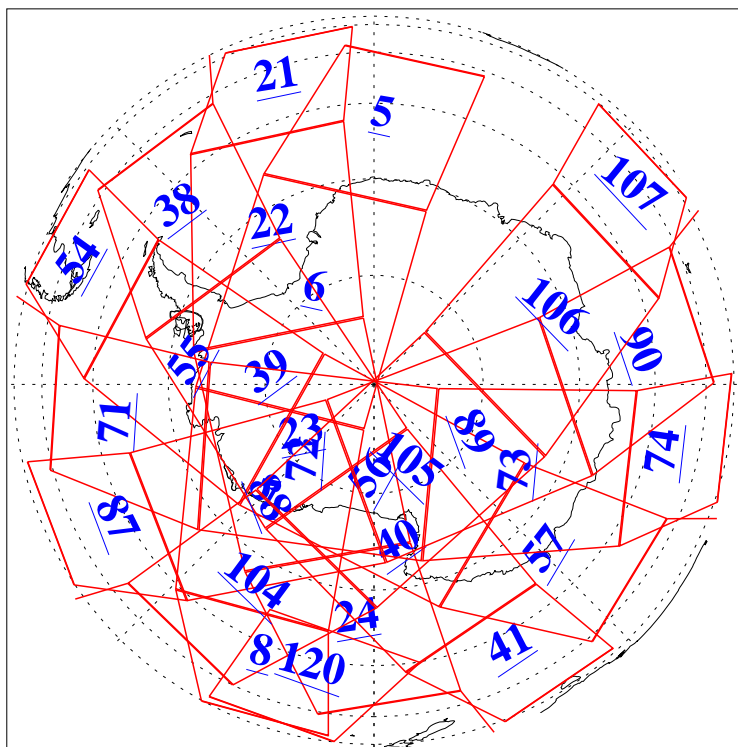

L1B Availability
AMSU Granules: 240
HSB Granules: 0
AIRS Granules: 240

22 Sep 2008
DoY 266
Aqua Day 2333
Granules: 1 to 120

Granules: 121 to 240

Legend: AMSU Available, HSB Available, AIRS Available

L1B Availability
AMSU Granules: 240
HSB Granules: 0
AIRS Granules: 240

22 Sep 2008
DoY 266
Aqua Day 2333
Ascending Granules

Descending Granules

Legend: AMSU Available, HSB Available, AIRS Available

L1B Availability
AMSU Granules: 240
HSB Granules: 0
AIRS Granules: 240

22 Sep 2008
DoY 266
Aqua Day 2333

Northern Hemisphere Granules

Southern Hemisphere Granules

Legend: AMSU Available, HSB Available, AIRS Available