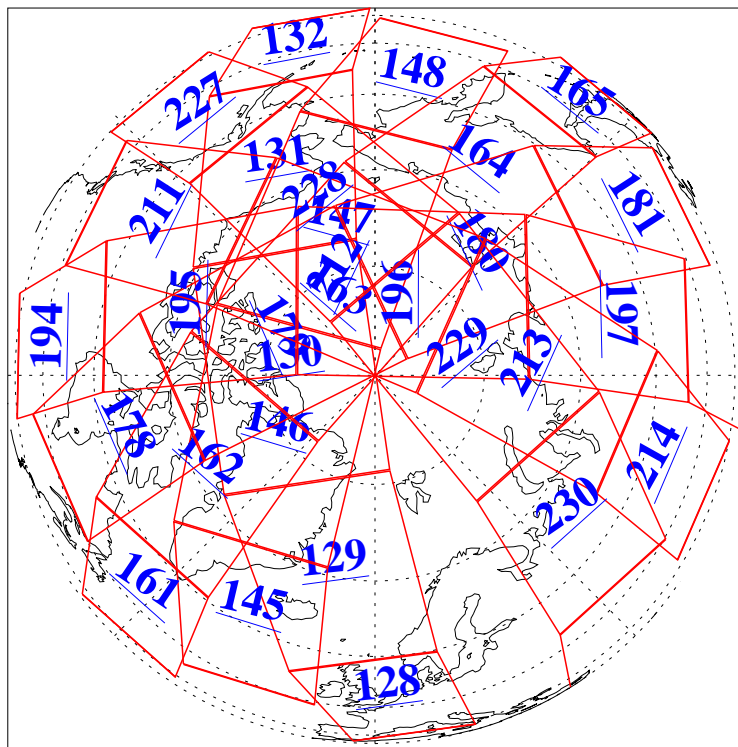

L1B Availability
AMSU Granules: 240
HSB Granules: 0
AIRS Granules: 240

22 Sep 2008
DoY 266
Aqua Day 2333
Granules: 1 to 120

Granules: 121 to 240

Legend: AMSU Available, HSB Available, AIRS Available

L1B Availability
AMSU Granules: 240
HSB Granules: 0
AIRS Granules: 240

22 Sep 2008
DoY 266
Aqua Day 2333
Ascending Granules

Descending Granules

Legend: AMSU Available, HSB Available, AIRS Available

L1B Availability
AMSU Granules: 240
HSB Granules: 0
AIRS Granules: 240

22 Sep 2008
DoY 266
Aqua Day 2333

Northern Hemisphere Granules

Southern Hemisphere Granules

Legend: AMSU Available, HSB Available, AIRS Available