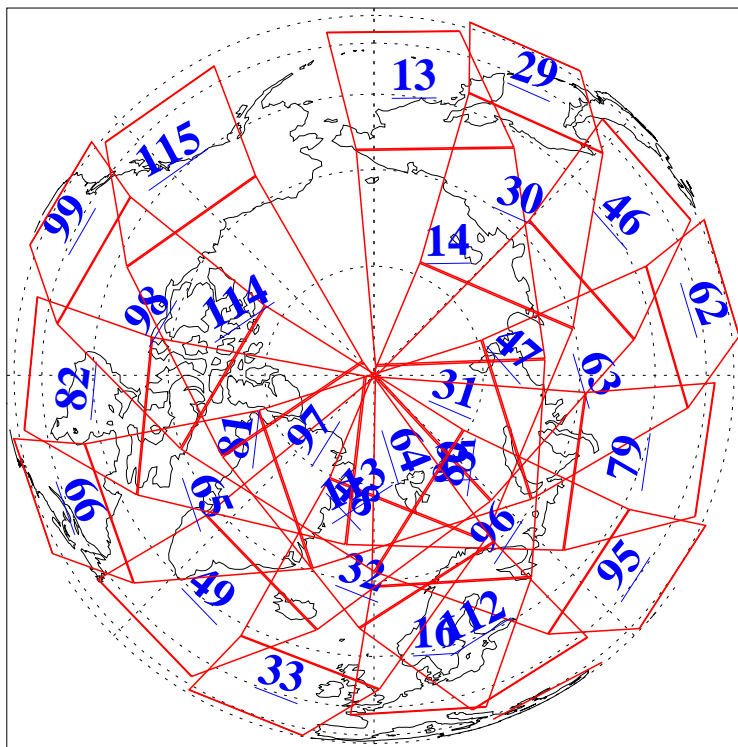

L1B Availability
AMSU Granules: 240
HSB Granules: 0
AIRS Granules: 240

22 Sep 2008
DoY 266
Aqua Day 2333
Granules: 1 to 120

Granules: 121 to 240

Legend: AMSU Available, HSB Available, AIRS Available

L1B Availability
AMSU Granules: 240
HSB Granules: 0
AIRS Granules: 240

22 Sep 2008
DoY 266
Aqua Day 2333
Ascending Granules

Descending Granules

Legend: AMSU Available, HSB Available, AIRS Available

L1B Availability
AMSU Granules: 240
HSB Granules: 0
AIRS Granules: 240

22 Sep 2008
DoY 266
Aqua Day 2333

Northern Hemisphere Granules

Southern Hemisphere Granules

Legend: AMSU Available, HSB Available, AIRS Available