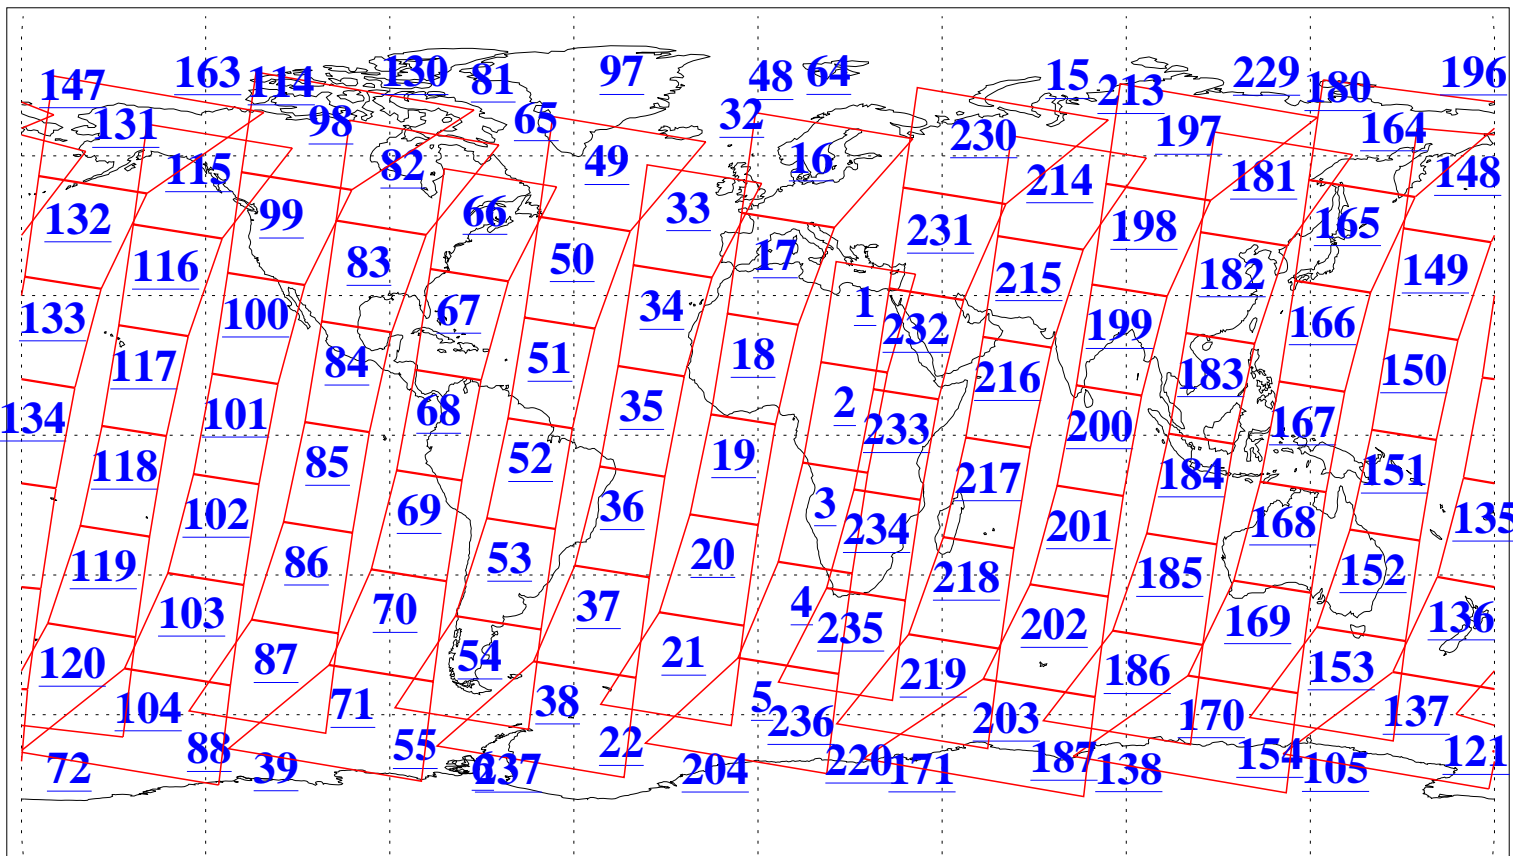

L1B Availability
AMSU Granules: 240
HSB Granules: 0
AIRS Granules: 240

22 Sep 2008
DoY 266
Aqua Day 2333
Granules: 1 to 120

Granules: 121 to 240

Legend: AMSU Available, HSB Available, AIRS Available

L1B Availability
AMSU Granules: 240
HSB Granules: 0
AIRS Granules: 240

22 Sep 2008
DoY 266
Aqua Day 2333
Ascending Granules

Descending Granules

Legend: AMSU Available, HSB Available, AIRS Available

L1B Availability
AMSU Granules: 240
HSB Granules: 0
AIRS Granules: 240

22 Sep 2008
DoY 266
Aqua Day 2333

Northern Hemisphere Granules

Southern Hemisphere Granules

Legend: AMSU Available, HSB Available, AIRS Available