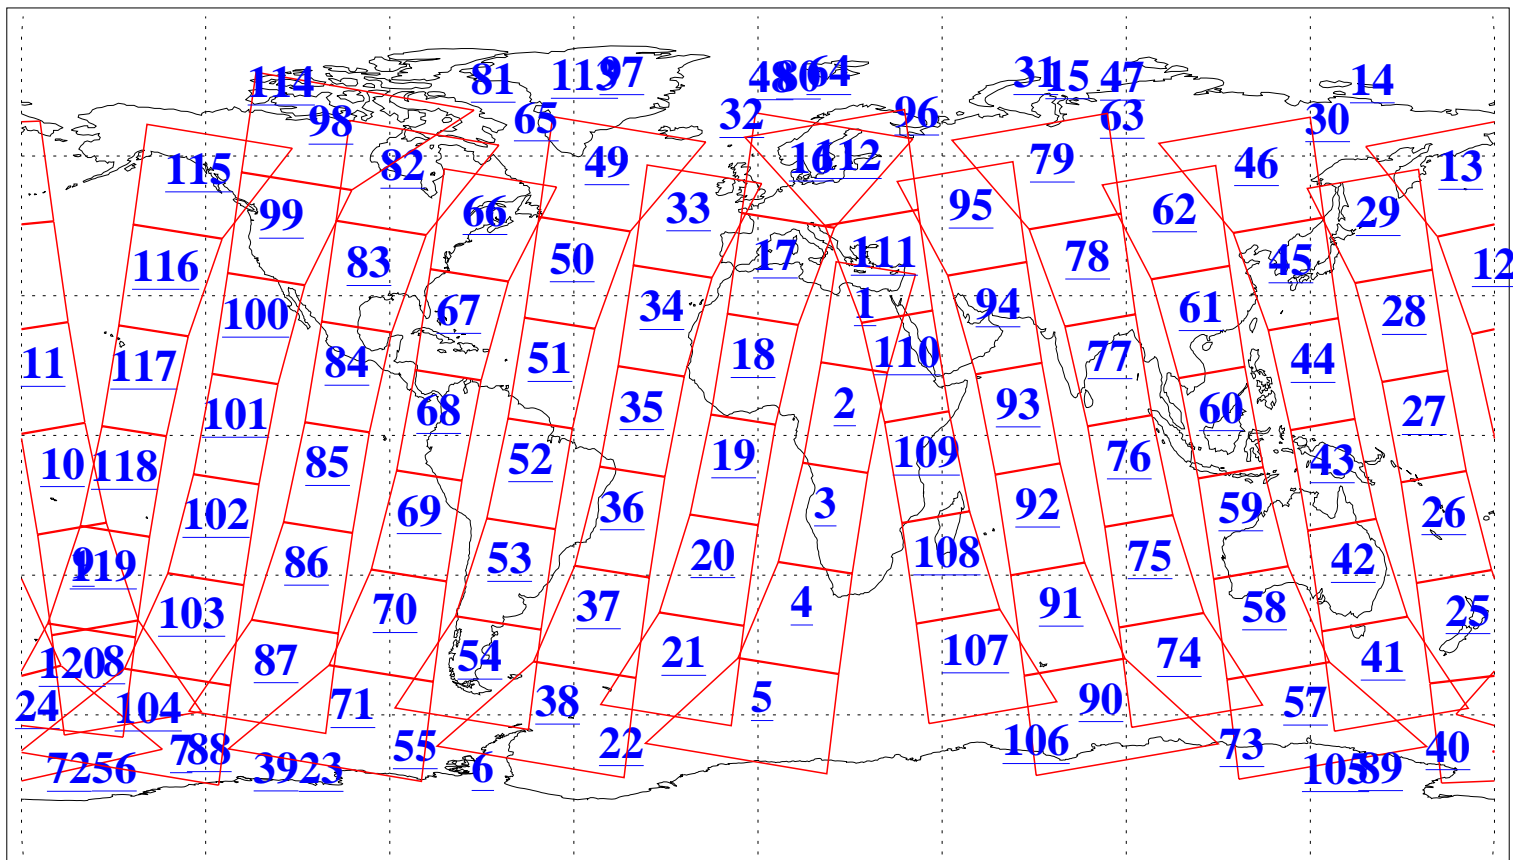

L1B Availability
AMSU Granules: 240
HSB Granules: 0
AIRS Granules: 240

22 Sep 2008
DoY 266
Aqua Day 2333
Granules: 1 to 120

Granules: 121 to 240

Legend: AMSU Available, HSB Available, AIRS Available

L1B Availability
AMSU Granules: 240
HSB Granules: 0
AIRS Granules: 240

22 Sep 2008
DoY 266
Aqua Day 2333
Ascending Granules

Descending Granules

Legend: AMSU Available, HSB Available, AIRS Available

L1B Availability
AMSU Granules: 240
HSB Granules: 0
AIRS Granules: 240

22 Sep 2008
DoY 266
Aqua Day 2333

Northern Hemisphere Granules

Southern Hemisphere Granules

Legend: AMSU Available, HSB Available, AIRS Available