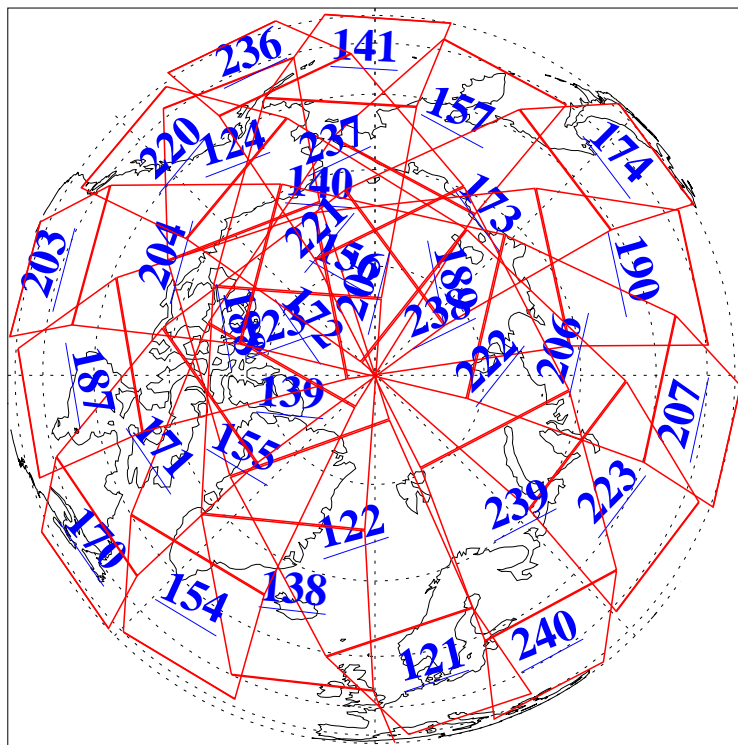

L1B Availability  
AMSU Granules: 240  
HSB Granules: 0  
AIRS Granules: 240

21 Sep 2008  
DoY 265  
Aqua Day 2332  
Granules: 1 to 120

Granules: 121 to 240

Legend: AMSU Available, HSB Available, AIRS Available

L1B Availability  
AMSU Granules: 240  
HSB Granules: 0  
AIRS Granules: 240

21 Sep 2008  
DoY 265  
Aqua Day 2332

Ascending Granules

Descending Granules

Legend: AMSU Available, HSB Available, AIRS Available

L1B Availability  
 AMSU Granules: 240  
 HSB Granules: 0  
 AIRS Granules: 240

21 Sep 2008  
 DoY 265  
 Aqua Day 2332

Northern Hemisphere Granules

Southern Hemisphere Granules

Legend: AMSU Available, HSB Available, AIRS Available