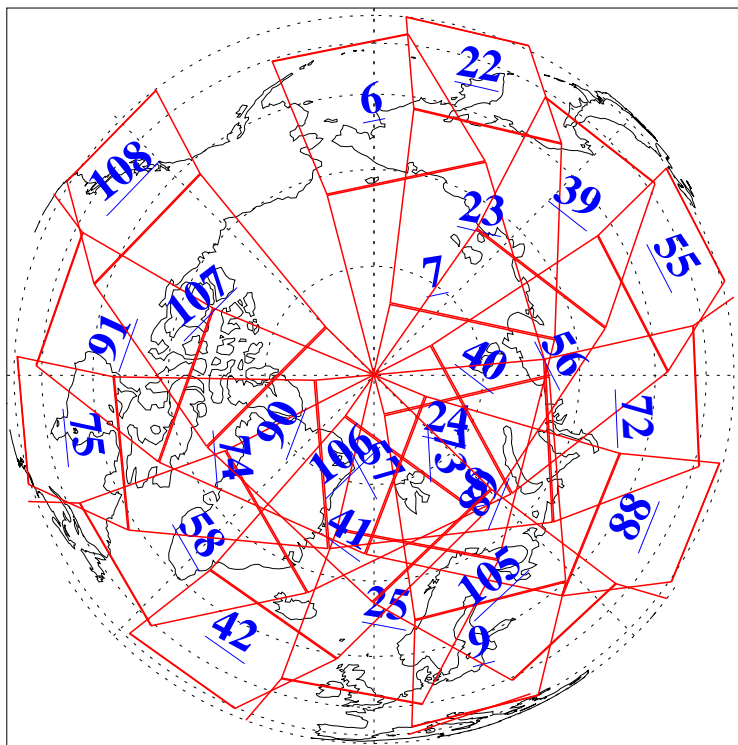

L1B Availability  
AMSU Granules: 240  
HSB Granules: 0  
AIRS Granules: 240

21 Sep 2008  
DoY 265  
Aqua Day 2332  
Granules: 1 to 120

Granules: 121 to 240

Legend: AMSU Available, HSB Available, AIRS Available

L1B Availability  
AMSU Granules: 240  
HSB Granules: 0  
AIRS Granules: 240

21 Sep 2008  
DoY 265  
Aqua Day 2332

Ascending Granules

Descending Granules

Legend: AMSU Available, HSB Available, AIRS Available

L1B Availability  
 AMSU Granules: 240  
 HSB Granules: 0  
 AIRS Granules: 240

21 Sep 2008  
 DoY 265  
 Aqua Day 2332

Northern Hemisphere Granules

Southern Hemisphere Granules

Legend: AMSU Available, HSB Available, AIRS Available