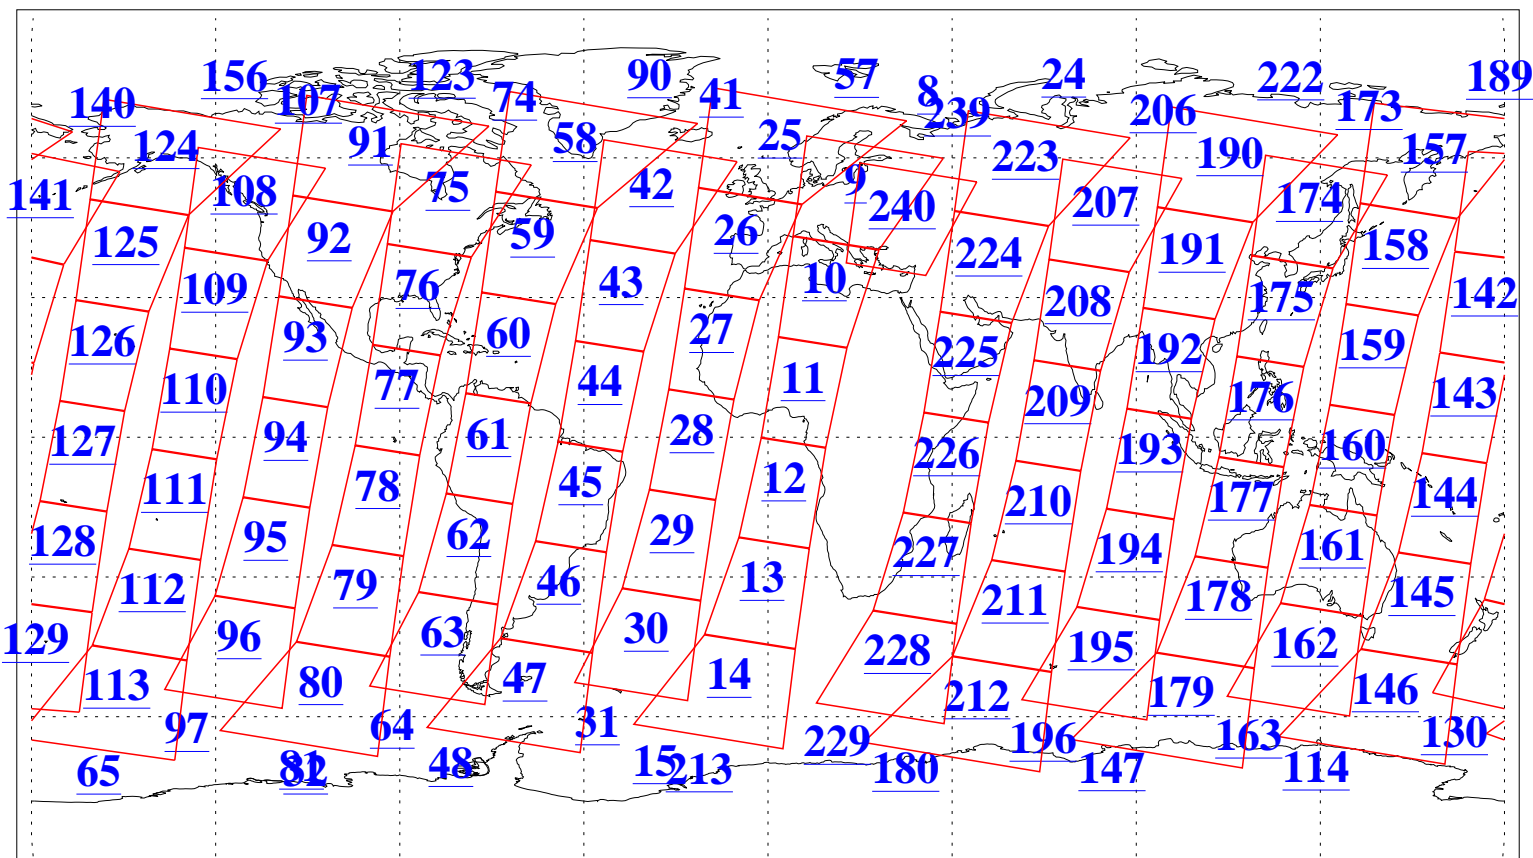

L1B Availability  
AMSU Granules: 240  
HSB Granules: 0  
AIRS Granules: 240

21 Sep 2008  
DoY 265  
Aqua Day 2332  
Granules: 1 to 120

Granules: 121 to 240

Legend: AMSU Available, HSB Available, AIRS Available

L1B Availability  
AMSU Granules: 240  
HSB Granules: 0  
AIRS Granules: 240

21 Sep 2008  
DoY 265  
Aqua Day 2332

Ascending Granules

Descending Granules

Legend: AMSU Available, HSB Available, AIRS Available

L1B Availability  
 AMSU Granules: 240  
 HSB Granules: 0  
 AIRS Granules: 240

21 Sep 2008  
 DoY 265  
 Aqua Day 2332

Northern Hemisphere Granules

Southern Hemisphere Granules

Legend: AMSU Available, HSB Available, AIRS Available