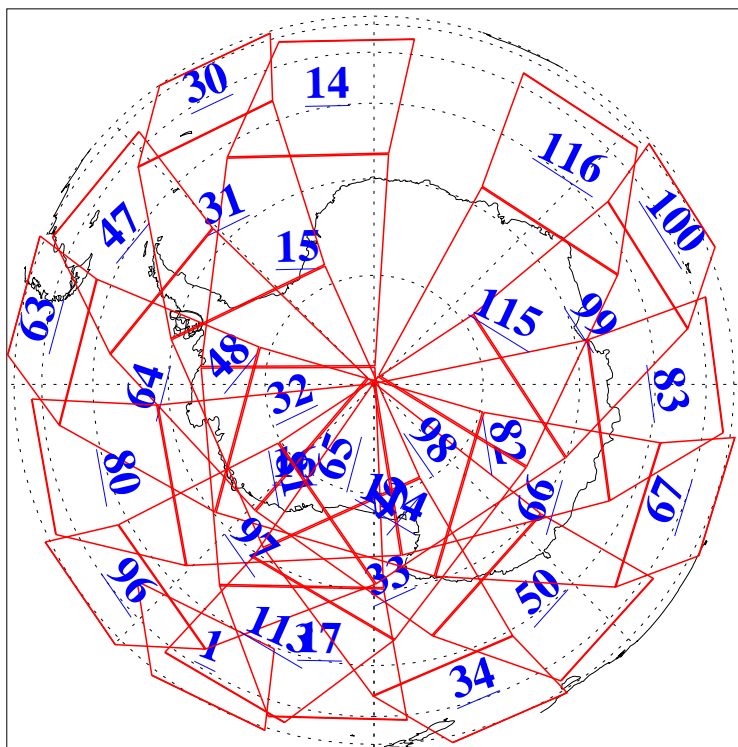

L1B Availability  
AMSU Granules: 240  
HSB Granules: 0  
AIRS Granules: 240

21 Sep 2008  
DoY 265  
Aqua Day 2332  
Granules: 1 to 120

Granules: 121 to 240

Legend: AMSU Available, HSB Available, AIRS Available

L1B Availability  
AMSU Granules: 240  
HSB Granules: 0  
AIRS Granules: 240

21 Sep 2008  
DoY 265  
Aqua Day 2332

Ascending Granules

Descending Granules

Legend: AMSU Available, HSB Available, AIRS Available

L1B Availability  
 AMSU Granules: 240  
 HSB Granules: 0  
 AIRS Granules: 240

21 Sep 2008  
 DoY 265  
 Aqua Day 2332

Northern Hemisphere Granules

Southern Hemisphere Granules

Legend: AMSU Available, HSB Available, AIRS Available