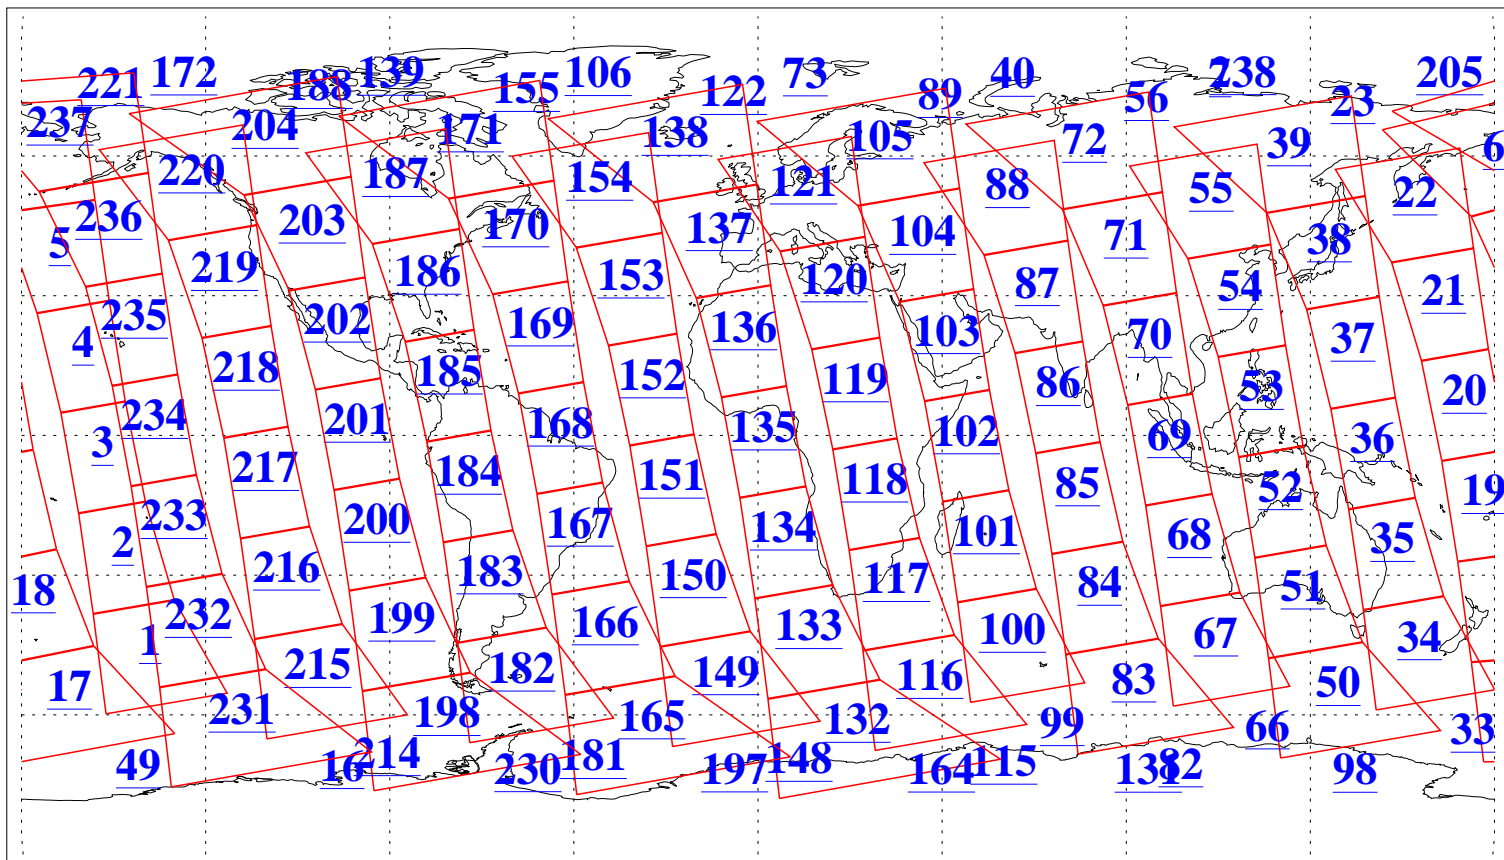

L1B Availability  
AMSU Granules: 240  
HSB Granules: 0  
AIRS Granules: 240

21 Sep 2008  
DoY 265  
Aqua Day 2332  
Granules: 1 to 120

Granules: 121 to 240

Legend: AMSU Available, HSB Available, AIRS Available

L1B Availability  
AMSU Granules: 240  
HSB Granules: 0  
AIRS Granules: 240

21 Sep 2008  
DoY 265  
Aqua Day 2332

Ascending Granules

Descending Granules

Legend: AMSU Available, HSB Available, AIRS Available

L1B Availability  
 AMSU Granules: 240  
 HSB Granules: 0  
 AIRS Granules: 240

21 Sep 2008  
 DoY 265  
 Aqua Day 2332

Northern Hemisphere Granules

Southern Hemisphere Granules

Legend: AMSU Available, HSB Available, AIRS Available