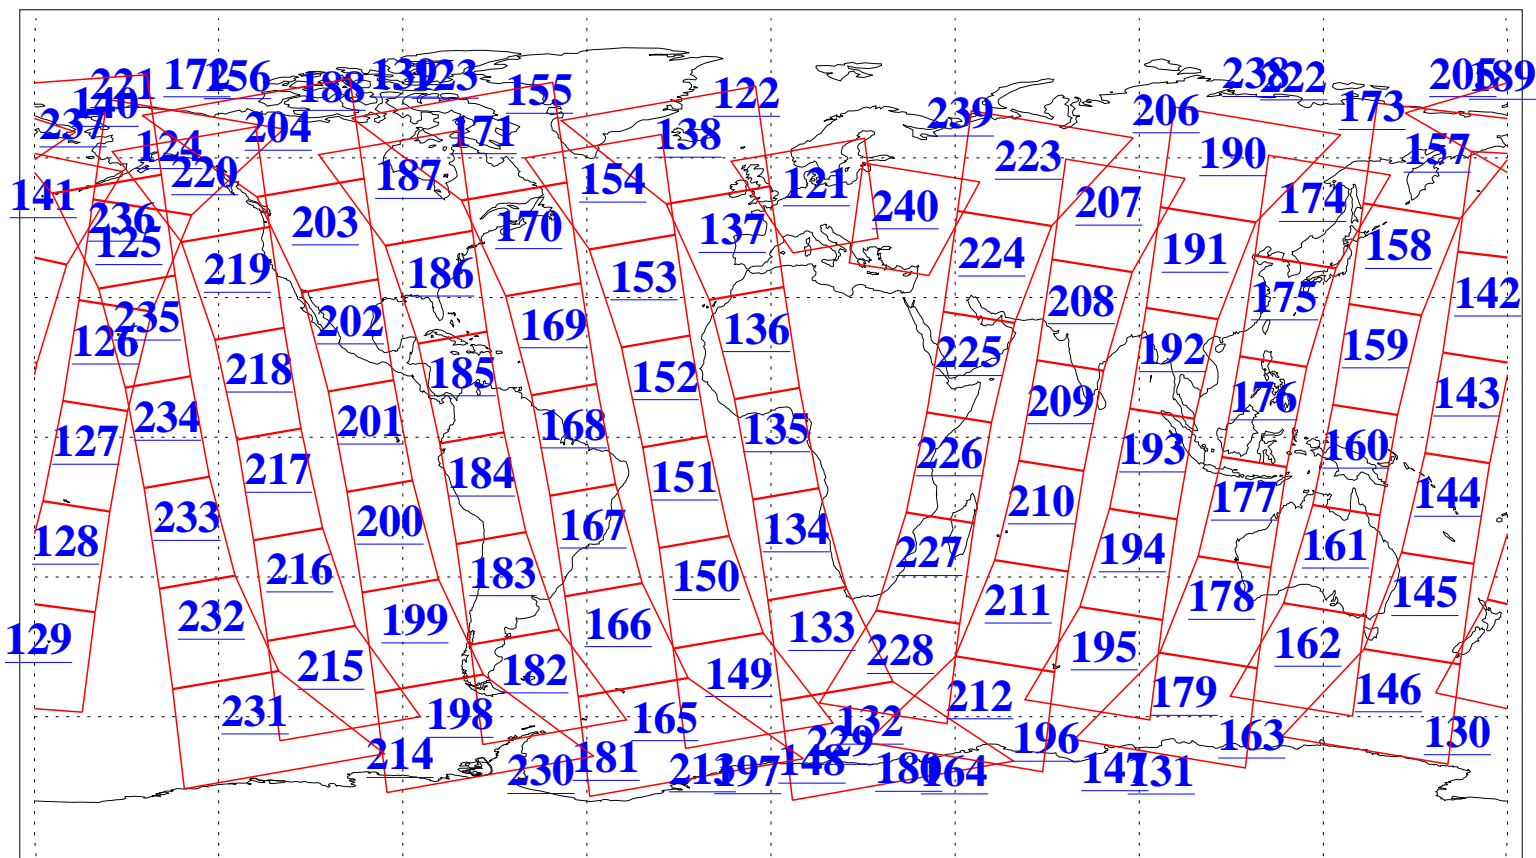

L1B Availability  
AMSU Granules: 240  
HSB Granules: 0  
AIRS Granules: 240

21 Sep 2008  
DoY 265  
Aqua Day 2332  
Granules: 1 to 120

Granules: 121 to 240

Legend: AMSU Available, HSB Available, AIRS Available

L1B Availability  
AMSU Granules: 240  
HSB Granules: 0  
AIRS Granules: 240

21 Sep 2008  
DoY 265  
Aqua Day 2332

Ascending Granules

Descending Granules

Legend: AMSU Available, HSB Available, AIRS Available

L1B Availability  
 AMSU Granules: 240  
 HSB Granules: 0  
 AIRS Granules: 240

21 Sep 2008  
 DoY 265  
 Aqua Day 2332

Northern Hemisphere Granules

Southern Hemisphere Granules

Legend: AMSU Available, HSB Available, AIRS Available