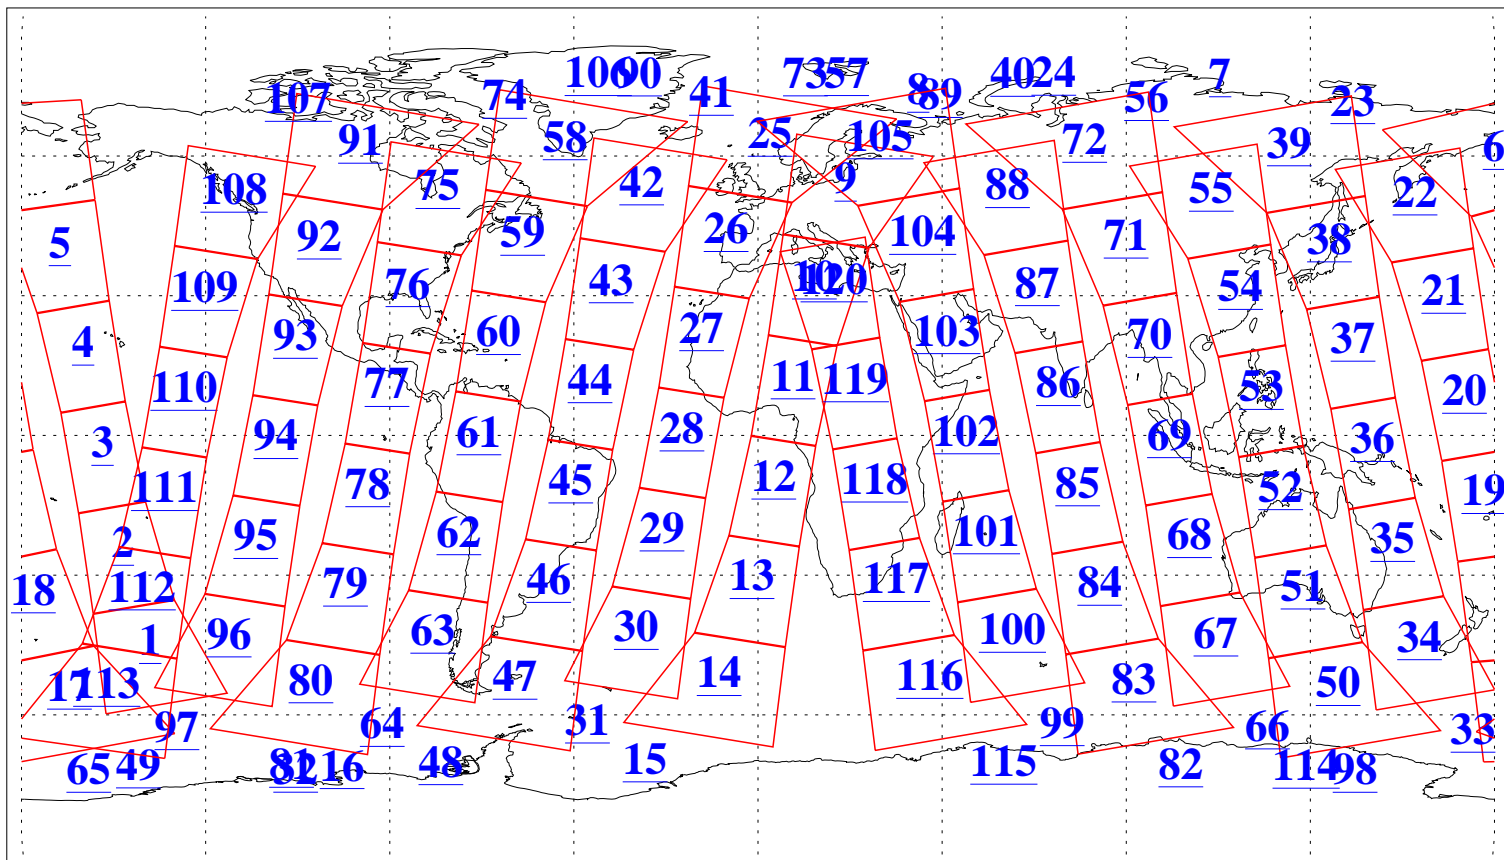

L1B Availability  
AMSU Granules: 240  
HSB Granules: 0  
AIRS Granules: 240

21 Sep 2008  
DoY 265  
Aqua Day 2332  
Granules: 1 to 120

Granules: 121 to 240

Legend: AMSU Available, HSB Available, AIRS Available

L1B Availability  
AMSU Granules: 240  
HSB Granules: 0  
AIRS Granules: 240

21 Sep 2008  
DoY 265  
Aqua Day 2332

Ascending Granules

Descending Granules

Legend: AMSU Available, HSB Available, AIRS Available

L1B Availability  
 AMSU Granules: 240  
 HSB Granules: 0  
 AIRS Granules: 240

21 Sep 2008  
 DoY 265  
 Aqua Day 2332

Northern Hemisphere Granules

Southern Hemisphere Granules

Legend: AMSU Available, HSB Available, AIRS Available