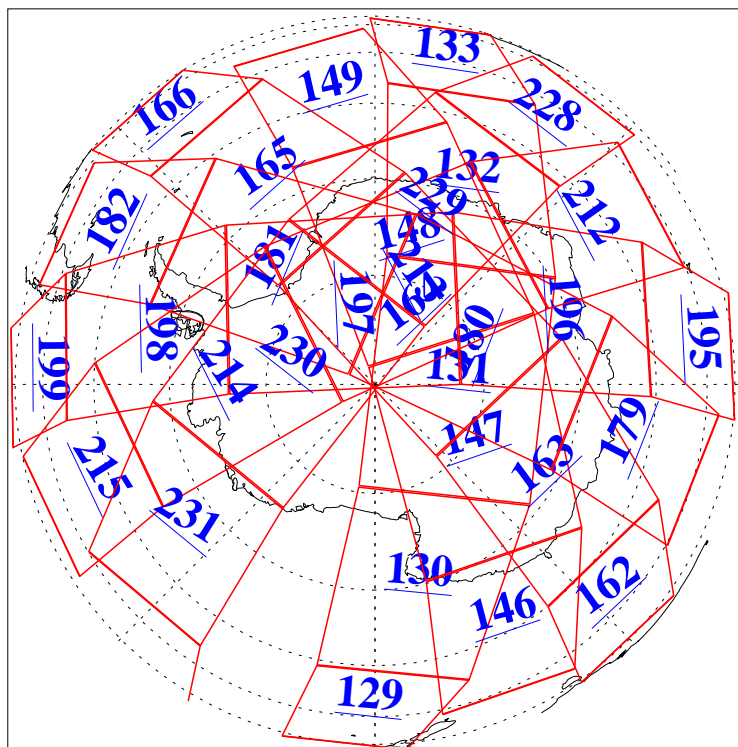

L1B Availability  
AMSU Granules: 240  
HSB Granules: 0  
AIRS Granules: 240

21 Sep 2008  
DoY 265  
Aqua Day 2332  
Granules: 1 to 120

Granules: 121 to 240

Legend: AMSU Available, HSB Available, AIRS Available

L1B Availability  
AMSU Granules: 240  
HSB Granules: 0  
AIRS Granules: 240

21 Sep 2008  
DoY 265  
Aqua Day 2332

Ascending Granules

Descending Granules

Legend: AMSU Available, HSB Available, AIRS Available

L1B Availability  
 AMSU Granules: 240  
 HSB Granules: 0  
 AIRS Granules: 240

21 Sep 2008  
 DoY 265  
 Aqua Day 2332

Northern Hemisphere Granules

Southern Hemisphere Granules

Legend: AMSU Available, HSB Available, AIRS Available