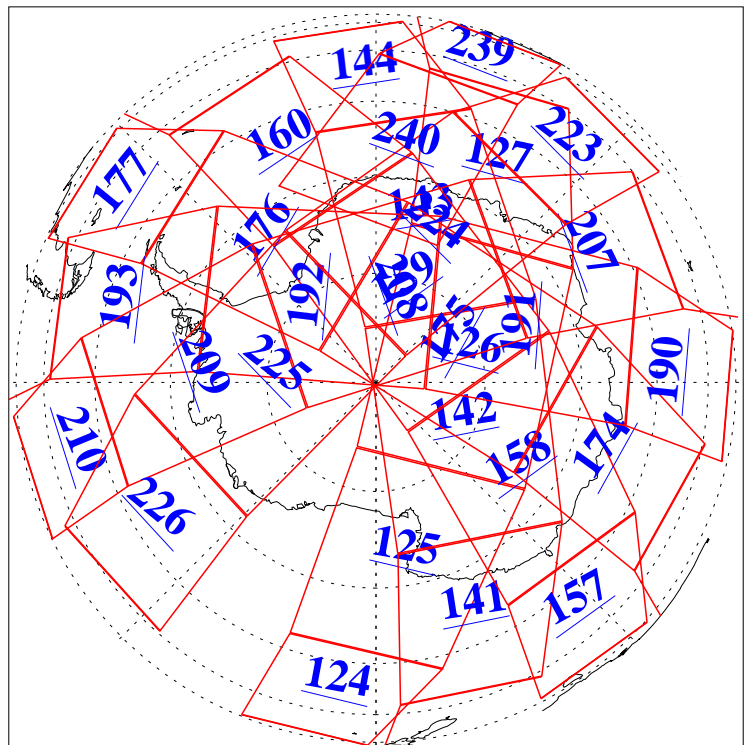

L1B Availability
AMSU Granules: 240
HSB Granules: 0
AIRS Granules: 240

18 Sep 2008
DoY 262
Aqua Day 2329
Granules: 1 to 120

Granules: 121 to 240

Legend: AMSU Available, HSB Available, AIRS Available

L1B Availability
AMSU Granules: 240
HSB Granules: 0
AIRS Granules: 240

18 Sep 2008
DoY 262
Aqua Day 2329

Ascending Granules

Descending Granules

Legend: AMSU Available, HSB Available, AIRS Available

L1B Availability
 AMSU Granules: 240
 HSB Granules: 0
 AIRS Granules: 240

18 Sep 2008
 DoY 262
 Aqua Day 2329

Northern Hemisphere Granules

Southern Hemisphere Granules

Legend: AMSU Available, HSB Available, AIRS Available