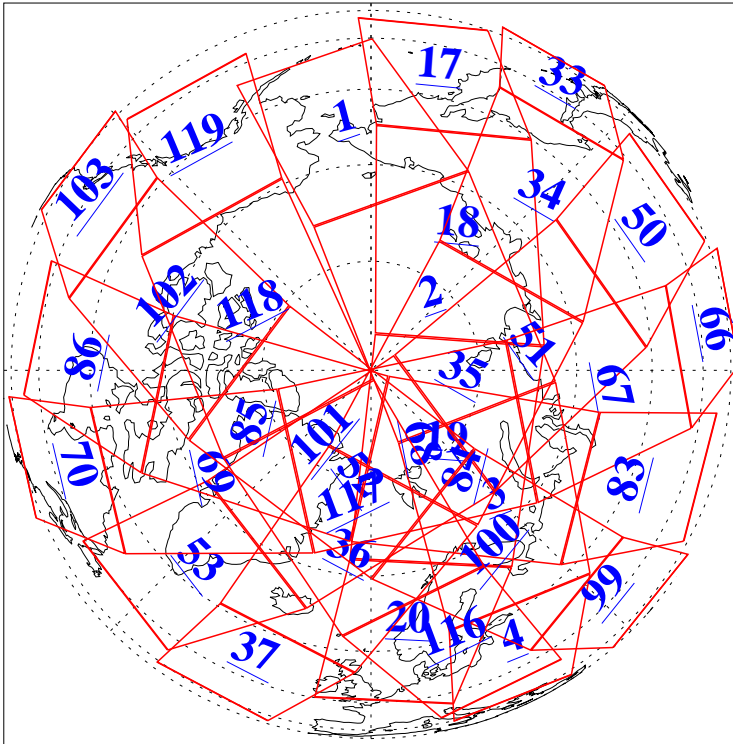

L1B Availability
AMSU Granules: 240
HSB Granules: 0
AIRS Granules: 240

18 Sep 2008
DoY 262
Aqua Day 2329
Granules: 1 to 120

Granules: 121 to 240

Legend: AMSU Available, HSB Available, AIRS Available

L1B Availability
AMSU Granules: 240
HSB Granules: 0
AIRS Granules: 240

18 Sep 2008
DoY 262
Aqua Day 2329

Ascending Granules

Descending Granules

Legend: AMSU Available, HSB Available, AIRS Available

L1B Availability
 AMSU Granules: 240
 HSB Granules: 0
 AIRS Granules: 240

18 Sep 2008
 DoY 262
 Aqua Day 2329

Northern Hemisphere Granules

Southern Hemisphere Granules

Legend: AMSU Available, HSB Available, AIRS Available