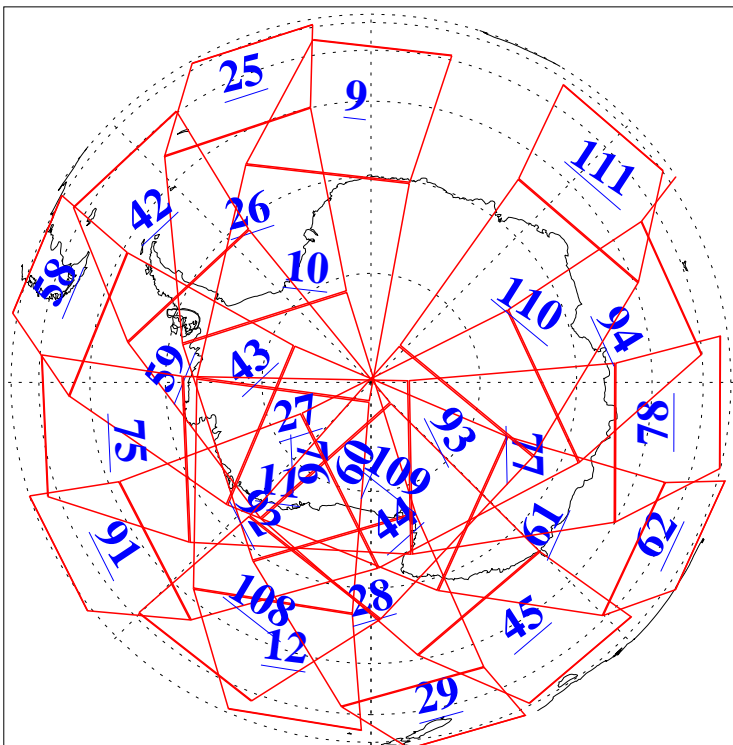

L1B Availability
AMSU Granules: 240
HSB Granules: 0
AIRS Granules: 240

18 Sep 2008
DoY 262
Aqua Day 2329
Granules: 1 to 120

Granules: 121 to 240

Legend: AMSU Available, HSB Available, AIRS Available

L1B Availability
AMSU Granules: 240
HSB Granules: 0
AIRS Granules: 240

18 Sep 2008
DoY 262
Aqua Day 2329

Ascending Granules

Descending Granules

Legend: AMSU Available, HSB Available, AIRS Available

L1B Availability
 AMSU Granules: 240
 HSB Granules: 0
 AIRS Granules: 240

18 Sep 2008
 DoY 262
 Aqua Day 2329

Northern Hemisphere Granules

Southern Hemisphere Granules

Legend: AMSU Available, HSB Available, AIRS Available