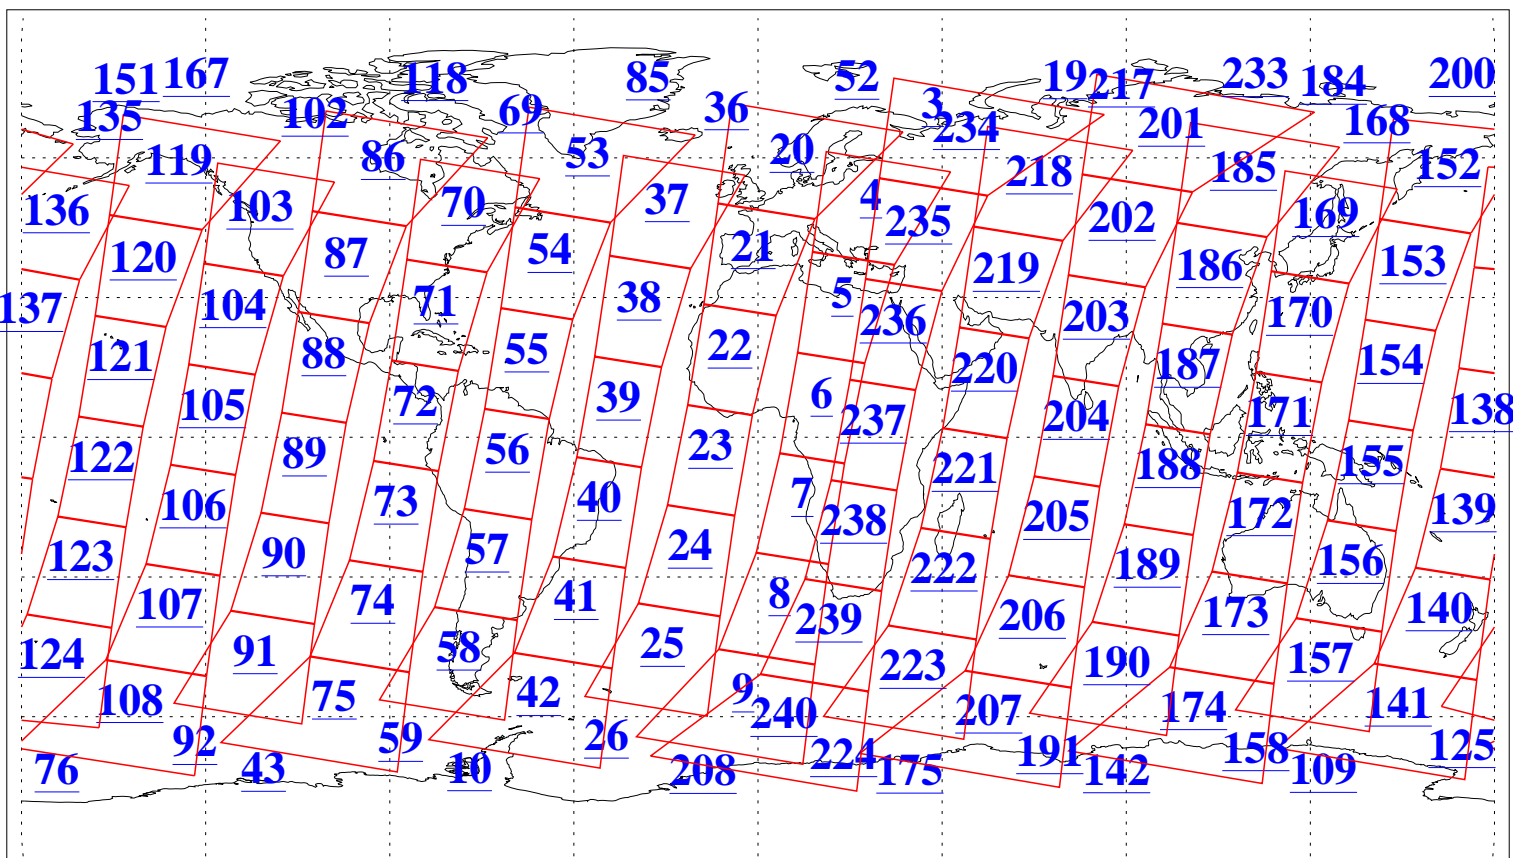

L1B Availability
AMSU Granules: 240
HSB Granules: 0
AIRS Granules: 240

18 Sep 2008
DoY 262
Aqua Day 2329
Granules: 1 to 120

Granules: 121 to 240

Legend: AMSU Available, HSB Available, AIRS Available

L1B Availability
AMSU Granules: 240
HSB Granules: 0
AIRS Granules: 240

18 Sep 2008
DoY 262
Aqua Day 2329

Ascending Granules

Descending Granules

Legend: AMSU Available, HSB Available, AIRS Available

L1B Availability
 AMSU Granules: 240
 HSB Granules: 0
 AIRS Granules: 240

18 Sep 2008
 DoY 262
 Aqua Day 2329

Northern Hemisphere Granules

Southern Hemisphere Granules

Legend: AMSU Available, HSB Available, AIRS Available