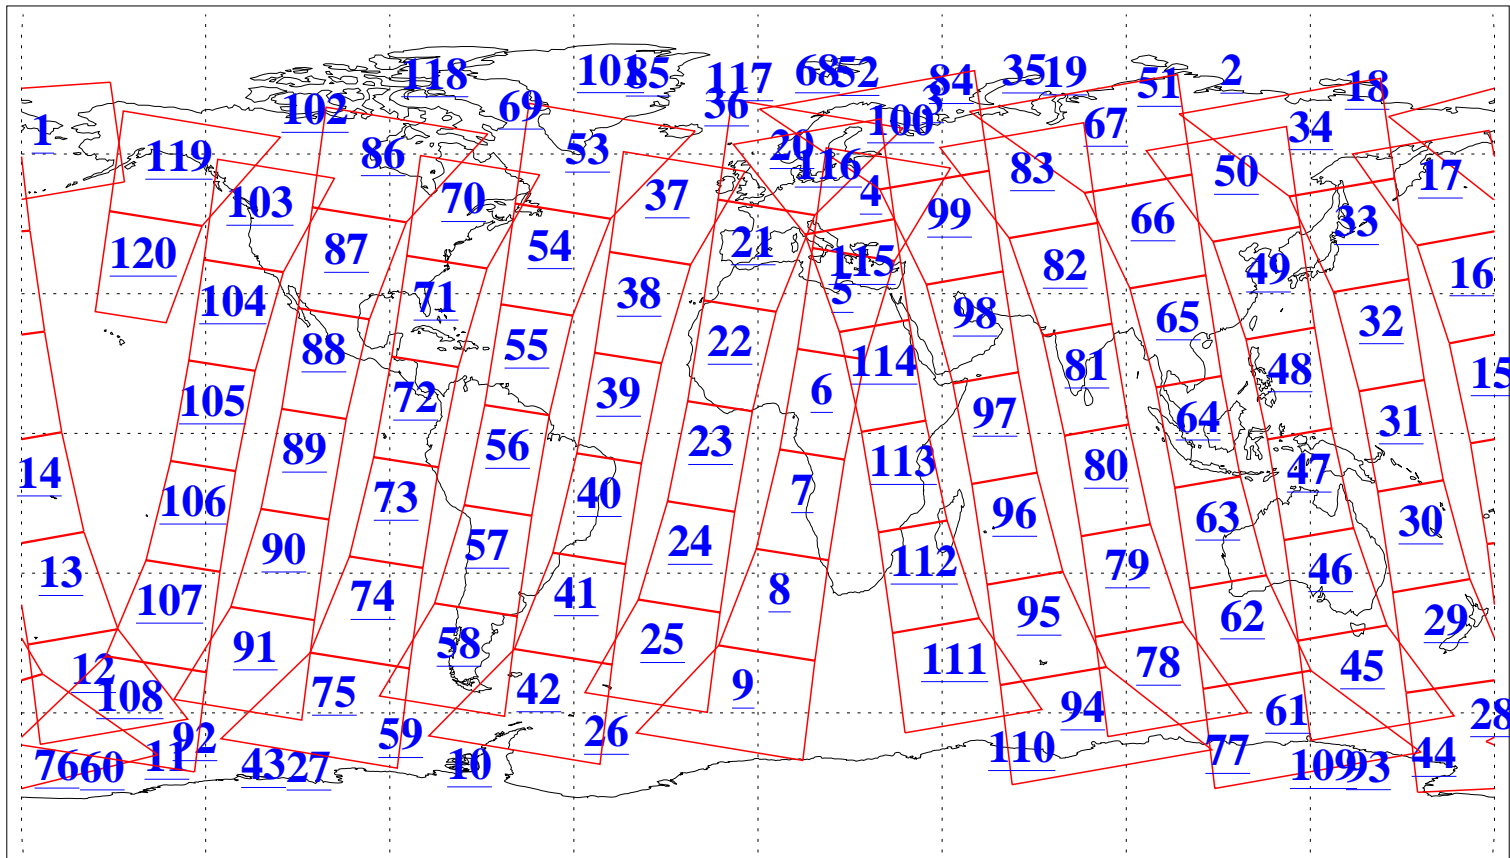

L1B Availability
AMSU Granules: 240
HSB Granules: 0
AIRS Granules: 240

18 Sep 2008
DoY 262
Aqua Day 2329
Granules: 1 to 120

Granules: 121 to 240

Legend: AMSU Available, HSB Available, AIRS Available

L1B Availability
AMSU Granules: 240
HSB Granules: 0
AIRS Granules: 240

18 Sep 2008
DoY 262
Aqua Day 2329

Ascending Granules

Descending Granules

Legend: AMSU Available, HSB Available, AIRS Available

L1B Availability
 AMSU Granules: 240
 HSB Granules: 0
 AIRS Granules: 240

18 Sep 2008
 DoY 262
 Aqua Day 2329

Northern Hemisphere Granules

Southern Hemisphere Granules

Legend: AMSU Available, HSB Available, AIRS Available