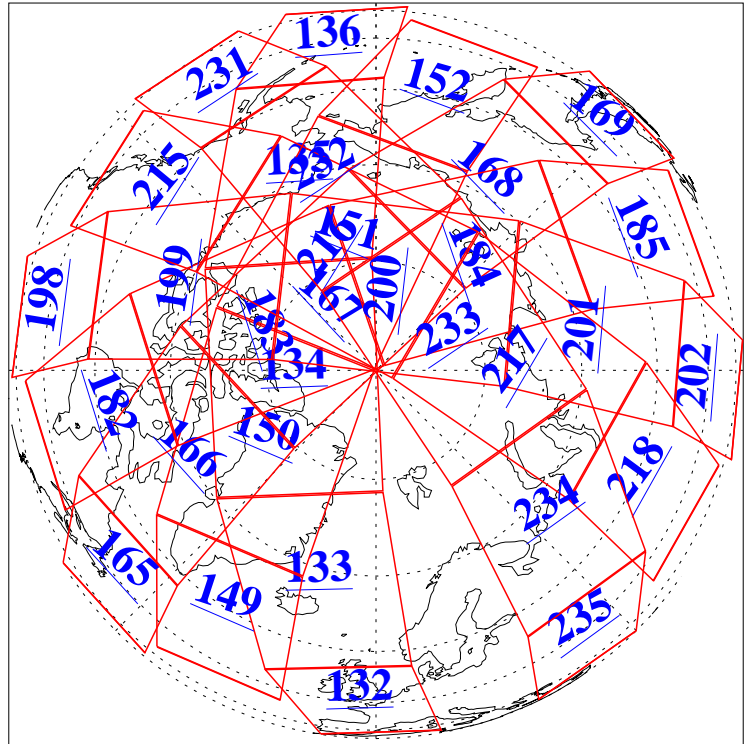

18 Sep 2008
DoY 262
Aqua Day 2329

Ascending Granules

Descending Granules

Legend: AMSU Available, HSB Available, AIRS Available

L1B Availability
 AMSU Granules: 240
 HSB Granules: 0
 AIRS Granules: 240

18 Sep 2008
 DoY 262
 Aqua Day 2329

Northern Hemisphere Granules

Southern Hemisphere Granules

Legend: AMSU Available, HSB Available, AIRS Available