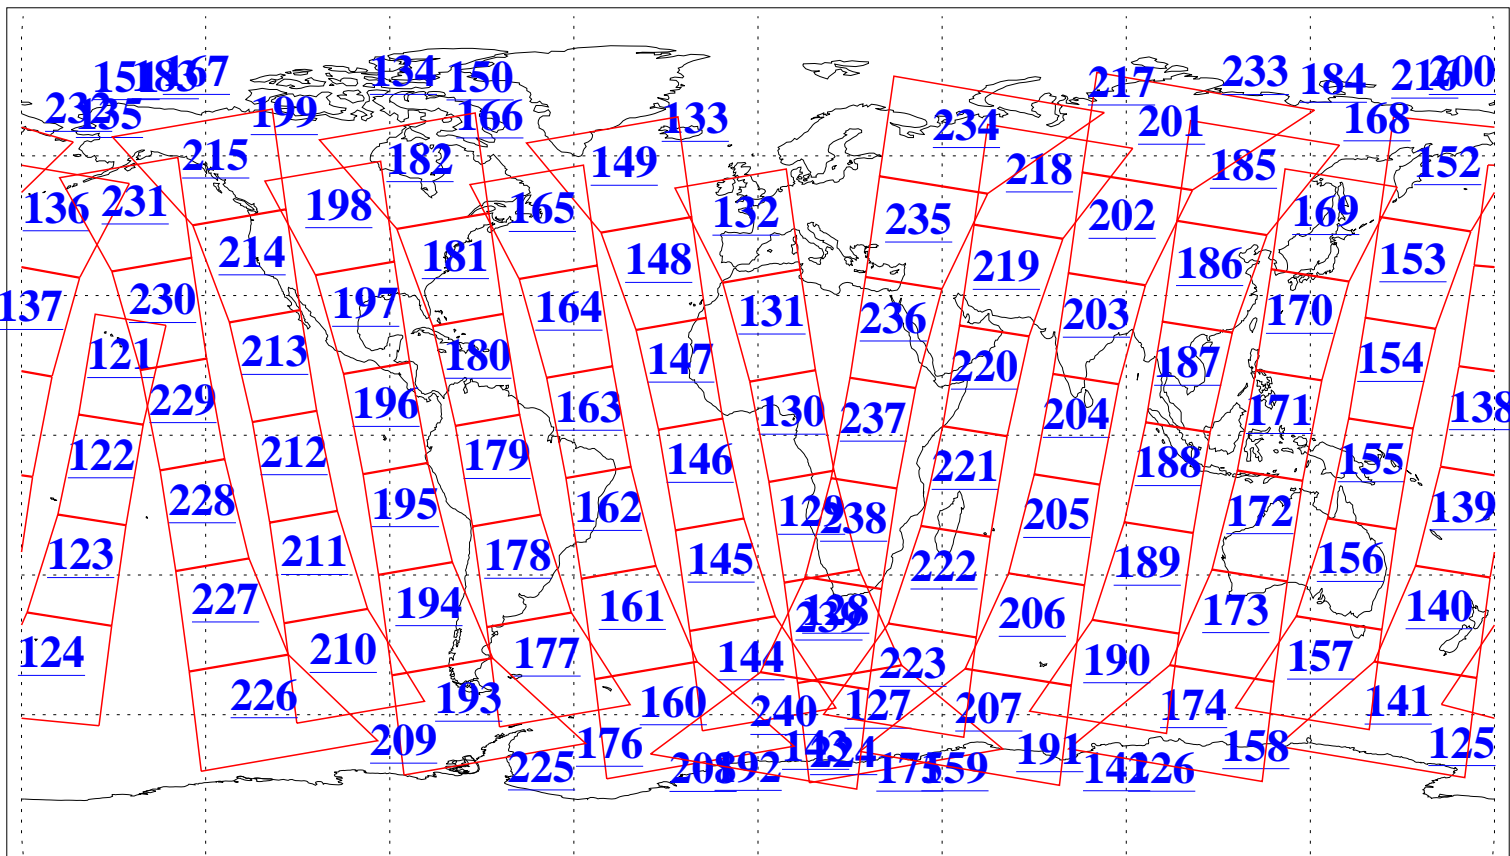

L1B Availability
AMSU Granules: 240
HSB Granules: 0
AIRS Granules: 240

18 Sep 2008
DoY 262
Aqua Day 2329
Granules: 1 to 120

Granules: 121 to 240

Legend: AMSU Available, HSB Available, AIRS Available

L1B Availability
AMSU Granules: 240
HSB Granules: 0
AIRS Granules: 240

18 Sep 2008
DoY 262
Aqua Day 2329

Ascending Granules

Descending Granules

Legend: AMSU Available, HSB Available, AIRS Available

L1B Availability
 AMSU Granules: 240
 HSB Granules: 0
 AIRS Granules: 240

18 Sep 2008
 DoY 262
 Aqua Day 2329

Northern Hemisphere Granules

Southern Hemisphere Granules

Legend: AMSU Available, HSB Available, AIRS Available