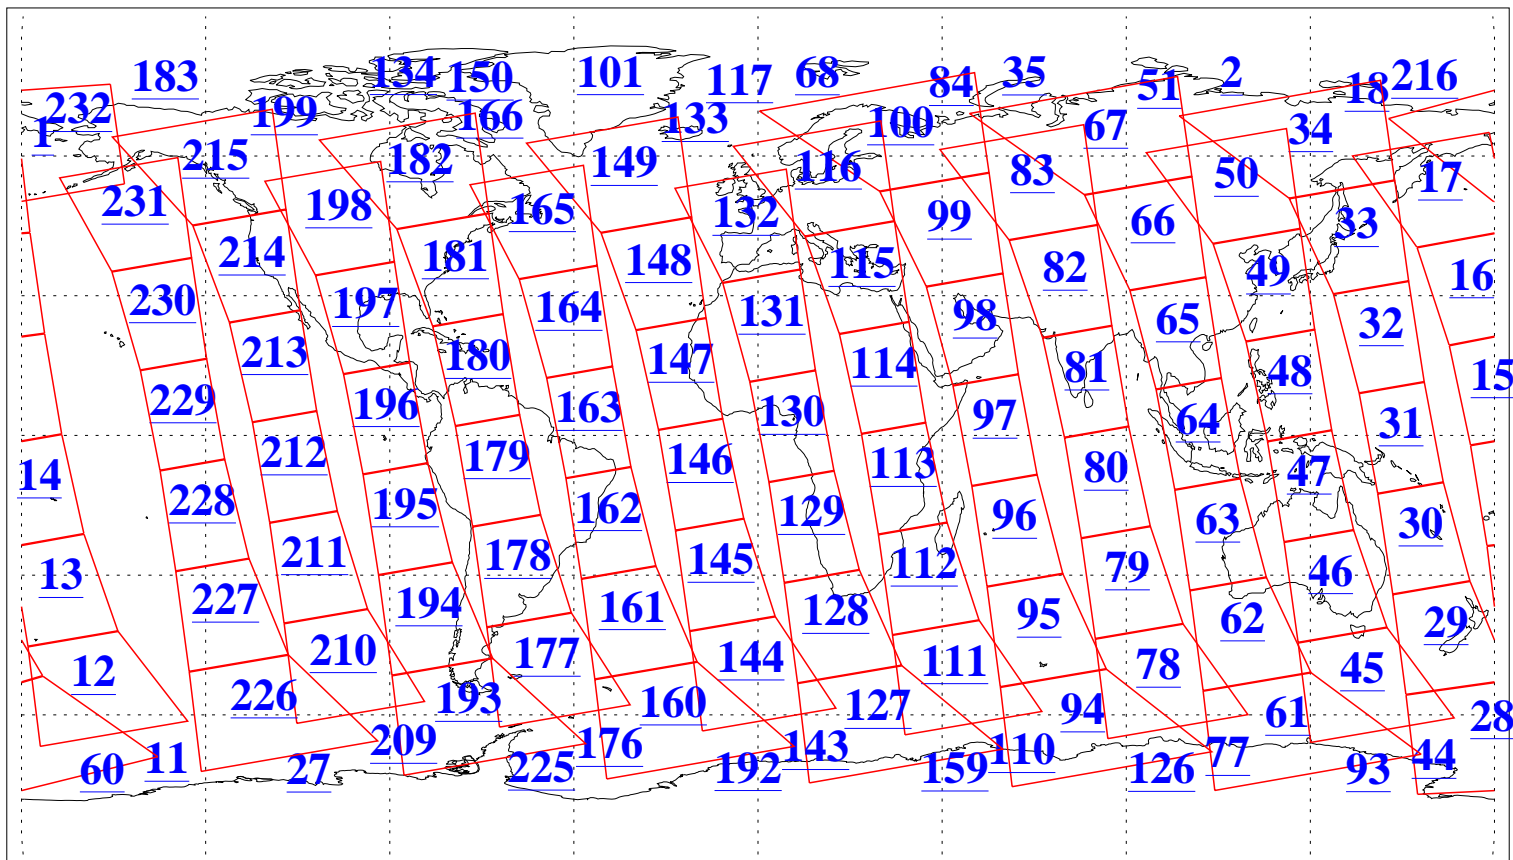

L1B Availability
AMSU Granules: 240
HSB Granules: 0
AIRS Granules: 240

18 Sep 2008
DoY 262
Aqua Day 2329
Granules: 1 to 120

Granules: 121 to 240

Legend: AMSU Available, HSB Available, AIRS Available

L1B Availability
AMSU Granules: 240
HSB Granules: 0
AIRS Granules: 240

18 Sep 2008
DoY 262
Aqua Day 2329

Ascending Granules

Descending Granules

Legend: AMSU Available, HSB Available, AIRS Available

L1B Availability
 AMSU Granules: 240
 HSB Granules: 0
 AIRS Granules: 240

18 Sep 2008
 DoY 262
 Aqua Day 2329